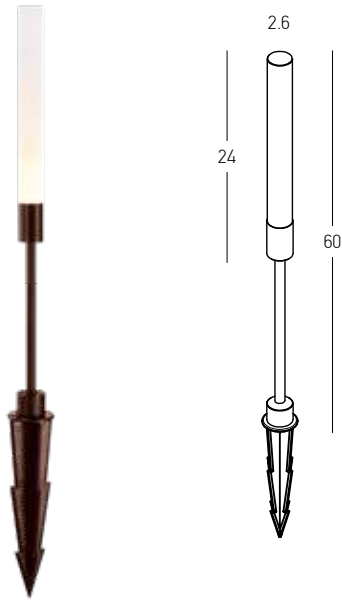

OUTDOOR LIGHTING | SPIKES

Power 3W
Input 24V
Color Temperature 3000K
Lumen 180Lm
Cri 80
IP 65
Dimensions Ø: 2.6cm H: 60cm
Base Ø: 10cm H: 2cm
Material Aluminium - Acrylic
Special Feature 30cm Cable Available
Spike & Base Included
Recommended Driver D-20-24 (Not Included)
In Parallel Connection 1-6 pcs

Color Dark Brown / **Code E372**