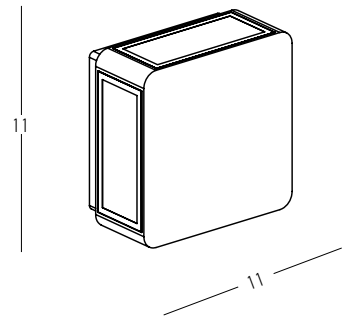

Power 8W
Input 220-240V, 50/60Hz
Color Temperature 3000K
Lumen 336Lm
Cri 80
IP 65
Dimensions L: 6cm W: 11cm H: 11cm
Material Aluminium - Tempered Glass
Color Graphite / **Code E197**