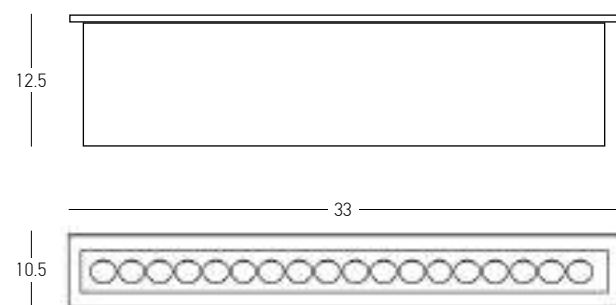

Power 9W
Input 220-240V, 50/60Hz
Color Temperature 3000K
Lumen 720Lm
Cri 80
IP 67
IK 10
Dimensions L: 50cm W: 9.2cm H: 9cm
Beam Angle 45°
Material Aluminium - Stainless Steel - Tempered Glass
Depth Required 11cm
Recessed Mounting Box Included
Special Feature 50cm Cable Available
Driver Included

Color Stainless Steel / Code E366

Power 9W
Input 220-240V, 50/60Hz
Color Temperature 3000K
Lumen 720Lm
Cri 80
IP 67
IK 10
Dimensions L: 33cm W: 10.5cm H: 12.5cm
Beam Angle 45°
Material Aluminium - Stainless Steel - Tempered Glass
Depth Required 14.5cm
Recessed Mounting Box Included
Special Feature Externally Adjustable Light on the frame
50cm Cable Available
Driver Included

Color Stainless Steel / Code E365