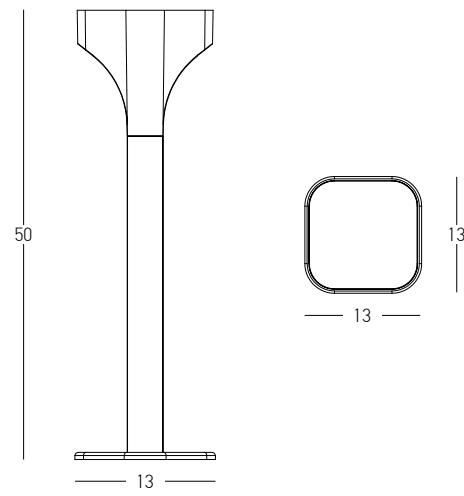

Color White / **Code E398**  
 Color Black / **Code E399**  
 Color Green / **Code E400**

Power 2W  
 Input 220-240V, 50/60Hz  
 Color Temperature 3000K  
 Lumen 142Lm  
 Cri 80  
 IP 44  
 Dimensions Ø: 11.8cm H: 10cm  
 Shade Ø: 11.8cm H: 2cm  
 3 Steps Dimming 10%, 50%, 100%  
 Material Plastic  
 Special Feature Portable Table Lamp  
 USB Cable Included

Power 30W  
 Input 220-240V, 50/60Hz  
 Color Temperature 3000K  
 Lumen 986Lm  
 Cri 80  
 IP 65  
 Dimensions L: 8m W: 16.6cm H: 60cm  
 Material Aluminium - Tempered Glass  
 Special Feature Double Sided Lighting  
 Color Graphite / **Code E368**

Power 11W  
Input 220-240V, 50/60Hz  
Color Temperature 3000K  
Lumen 993Lm  
Cri 80  
IP 65  
Dimensions L: 13cm W: 13cm H: 50cm  
Beam Angle 120°  
Material Aluminium - PC Diffuser  
Special Feature Double Sided Lighting  
Color Graphite / **Code E356**

Bulb 1x GU10  
 Power 15W MAX  
 Input 220-240V, 50/60Hz  
 IP 54  
 Dimensions L: 11.5cm W: 5.5cm H: 60cm  
 Base Ø: 11.5cm H: 3cm  
 Spot Dimensions Ø: 5.5cm L: 9.5cm  
 Material Aluminium - Tempered Glass  
 Special Feature Movable Spot  
 Honeycomb Included  
 Color Graphite / **Code E325**