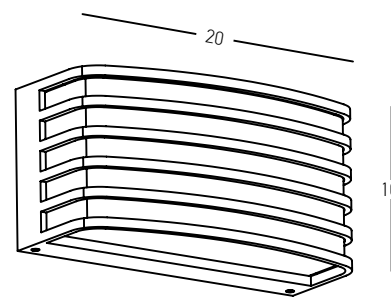

Power 10W
Input 220-240V, 50/60Hz
Color Temperature 3000K
Lumen 929Lm
Cri 80
IP 65
Dimensions L: 8cm W: 11.2cm H: 20.5cm
Material Aluminium - PC Diffuser
Color Dark Brown / **Code E341**

Bulb 1x E27
Power 20W MAX
Input 220-240V, 50/60Hz
IP 54
Dimensions L: 9cm W: 20cm H: 10cm
Material Aluminium - PC Diffuser
Color Dark Brown / **Code E275**