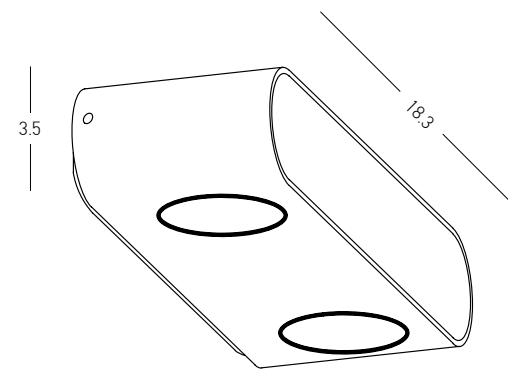

Power 10W
Input 220-240V, 50/60Hz
Color Temperature 3000K
Lumen 775Lm
Cri 90
IP 54
Dimensions L: 6.5cm W: 18.3cm H: 3.5cm
Material Aluminium - Tempered Glass
Special Feature Up - Down Lighting
Color Graphite / **Code E315**