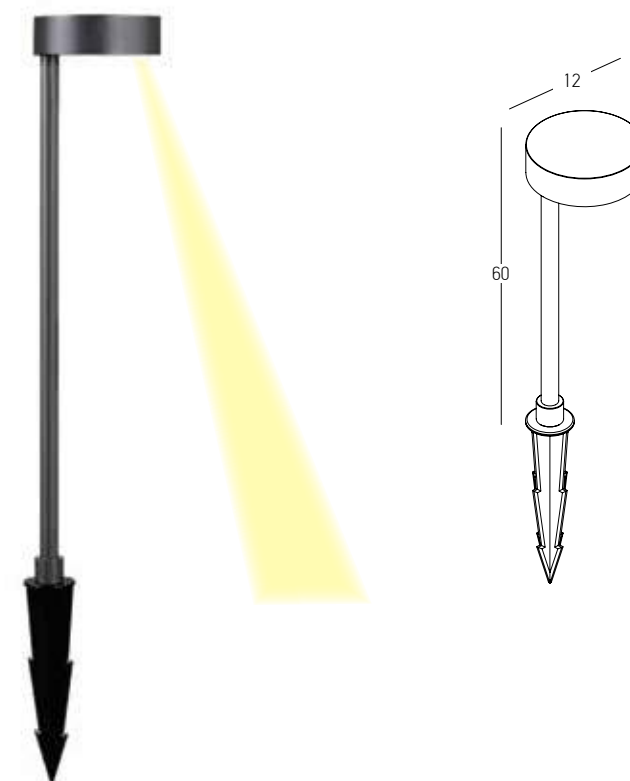

Power 6W
Input 220-240V, 50/60Hz
Color Temperature 3000K
Lumen 629Lm
Cri 90
IP 65
Dimensions Ø: 12cm H: 63.5cm
Base Ø: 10.5cm H: 1cm
Shade Dimensions Ø: 12cm H: 3.5cm
Material Aluminium - Tempered Glass
Special Feature 50cm Cable Available
Asymmetric Beam Angle
Spike & Base Included

Color Graphite / **Code E293**