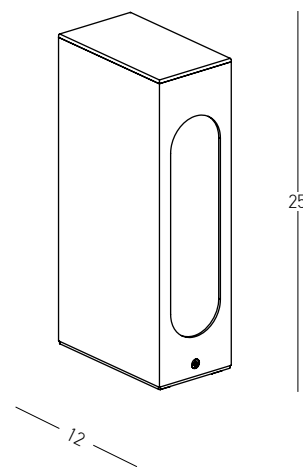

Power 6W
Input 220-240V, 50/60Hz
Color Temperature 3000K
Lumen 480Lm
Cri 80
IP 65
Dimensions L: 5cm W: 10cm H: 25
Material Aluminium - PC Diffuser
Color Rusty Brown / **Code E256**

Power 9W
Input 220-240V, 50/60Hz
Color Temperature 3000K
Lumen 720Lm
Cri 80
IP 65
Dimensions L: 5cm W: 10cm H: 25
Material Aluminium - PC Diffuser
Special Feature Double Side Lighting
Color Graphite / **Code E257**

Power 7W
Input 220-240V, 50/60Hz
Color Temperature 3000K
Lumen 560Lm
Cri 80
IP 54
Dimensions L: 12cm W: 7cm H: 25cm
Material Aluminium
Color Graphite / **Code E211**