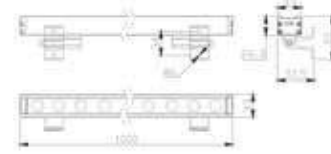

Code	IP	Kelvin	CRI	Watt	Lumen
E378	66	RGB	80	24W	MAX 560
E379	66	RGBW 4000	80	24W	MAX 960