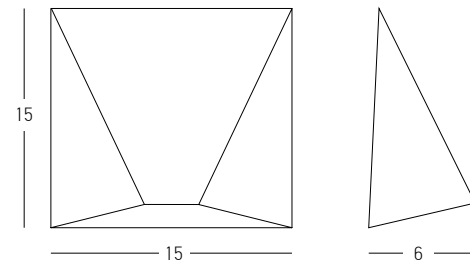

Power 7W
Input 220-240V, 50/60Hz
Color Temperature 3000K
Lumen 480Lm
Cri 80
IP 54
Dimensions L: 6cm W: 15cm H: 15cm
Material Aluminium - Glass
Color Graphite / **Code E243**