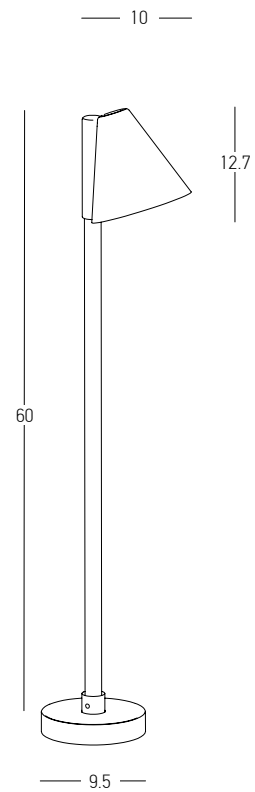

Color Graphite / **Code E282**

**Base for E281 - E282**  
 Dimensions Ø: 9.5cm H: 2cm  
 Material Aluminium

Color Graphite / **Code E282-SP**

Power 6W  
 Input 220-240V, 50/60Hz  
 Color Temperature 3000K  
 Lumen 522Lm  
 Cri 80  
 IP 65  
 Dimensions L: 10cm W: 10cm H: 60cm  
 Base Ø: 9.5cm H: 2cm  
 Beam Angle 40°  
 Material Aluminium - Tempered Glass  
 Special Feature 50cm Cable Available  
 Spike & Base Included  
 Color Graphite / **Code E283**