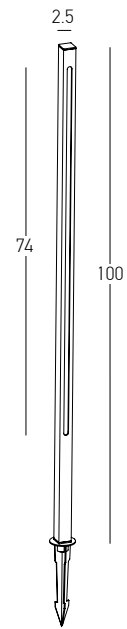

Power 15W
Input 220-240V, 50/60Hz
Color Temperature 3000K
Lumen 1550Lm
Cri 80
IP 65
Dimensions L: 2.5cm W: 2.5cm H: 100cm
Base Ø: 9.5cm H: 2cm
Material Aluminium - Opal PC Diffuser
Special Feature 40cm Cable Available
Spike & Base Included
Profile 2.5 x 2.5cm

Color Dark Brown / **Code E280**