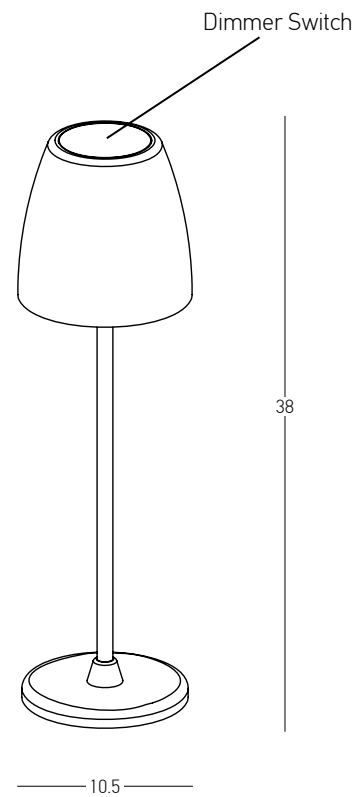

Power 2W
Input 220-240V, 50/60Hz
Color Temperature 3000K
Lumen 260Lm
Cri 80
IP 54
Dimensions Ø: 10.5cm H: 38cm
Shade Ø: 11cm H: 11cm
3 Steps Dimming 10%, 50%, 100%
Material Aluminium - PC Diffuser
Special Feature Portable Table Lamp
USB Cable & Adaptor Included

Color Sandy White / **Code E193**
Color Sandy Black / **Code E194**