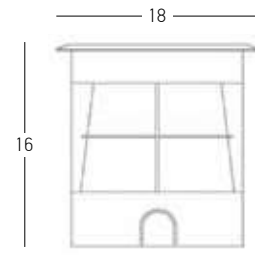

Power 15W
Input 220-240V, 50/60Hz
Color Temperature 3000K
Lumen 1200Lm
Cri 80
IP 67
IK 8
Dimensions Ø: 18cm H: 16cm
Beam Angle 45°
Material Stainless Steel - Tempered Glass
Depth Required 17cm
Recessed Mounting Box Included
Special Feature Externally Adjustable Light on the frame
50cm Cable Available
Driver Included

Color Stainless Steel / Code E361