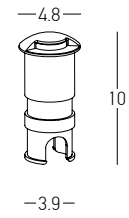

OUTDOOR LIGHTING | INGROUND

Power 3W
Input 24V
Color Temperature 3000K
Lumen 232Lm
Cri 80
IP 65
IK 8
Dimensions Ø: 4.5cm H: 9.3cm
Material Aluminium - Stainless Steel - PC Diffuser
Depth Required 12cm
Recessed Mounting Box Included
Recommended Driver D-20-24 (Not Included)
Color Aluminium / **Code E178**

Power 3W
Input 24V
Color Temperature 3000K
Lumen 150Lm
Cri 80
IP 65
IK 10
Dimensions Ø: 4.8cm H: 10cm
Material Aluminium - Stainless Steel - PC Diffuser
Depth Required 13cm
Recessed Mounting Box Included
Recommended Driver D-20-24 (Not Included)
Color Aluminium / **Code E180**

Power 3W
Input 24V
Color Temperature 3000K
Lumen 95Lm
Cri 80
IP 65
IK 10
Dimensions Ø: 4.8cm H: 10cm
Material Aluminium - Stainless Steel - PC Diffuser
Depth Required 13cm
Recessed Mounting Box Included
Recommended Driver D-20-24 (Not Included)
Color Aluminium / **Code E179**