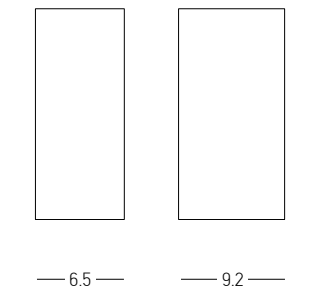

Bulb 2x GU10
Power 15W MAX
Input 220-240V, 50/60Hz
IP 54
Dimensions L: 9.2cm W: 6.5cm H: 15cm
Material Aluminium - Tempered Glass
Special Feature Up - Down Lighting
Color Graphite / **Code E122**