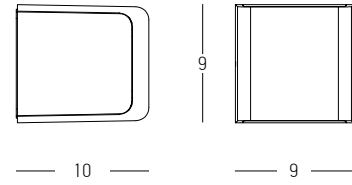

Power 13W
Input 220-240V, 50/60Hz
Color Temperature 3000K
Lumen 767Lm
Cri 80
IP 65
Dimensions L: 10cm W: 9cm H: 9cm
Material Aluminium
Special Feature Up - Down Lighting
Color Graphite / Code E352