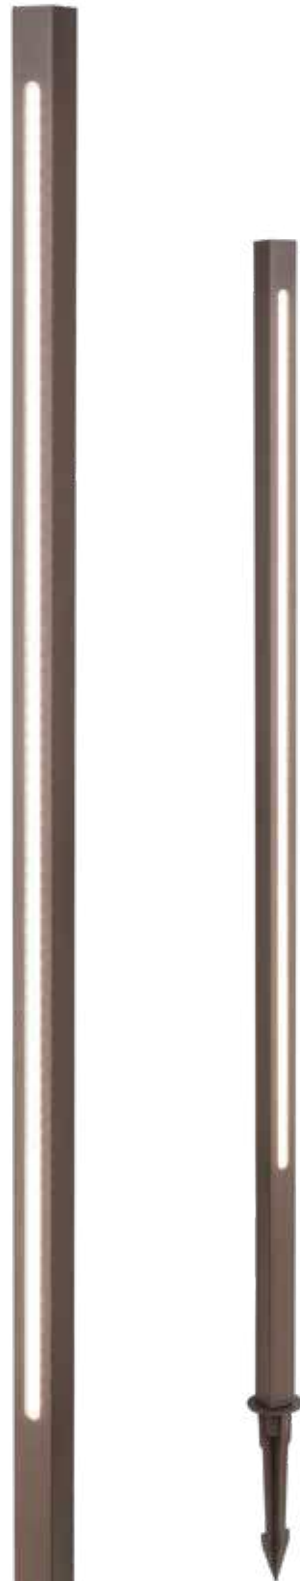

Power 15W
Input 220-240V, 50/60Hz
Color Temperature 3000K
Lumen 1550Lm
Cri 80
IP 65
Dimensions L: 2.5cm W: 2.5cm H: 100cm
Base Ø: 9.5cm H: 2cm
Material Aluminium - Opal PC Diffuser
Special Feature 40cm Cable Available
Spike & Base Included
Profile 2.5 x 2.5cm

Color Dark Brown / **Code E280**