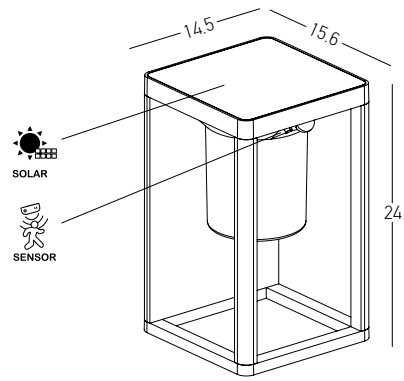

Power 2W
Input 220-240V, 50/60Hz
Color Temperature 3000K
Lumen 210Lm
Cri 80
IP 65
Dimensions L: 15.6cm W: 14.5cm H: 24cm
Material Aluminium - PC Diffuser
Special Feature Solar Panel
3 Different Ways of Lighting
Sense Distance 3 - 5m
Color Graphite / **Code E295**