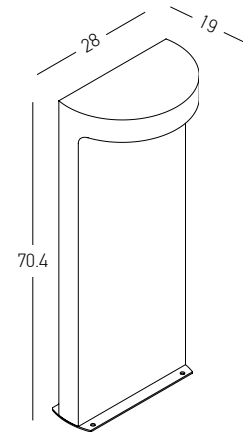

Power 8W
Input 220-240V, 50/60Hz
Color Temperature 3000K
Lumen 490Lm
Cri 80
IP 65
Dimensions L: 19cm W: 28cm H: 70.4cm
Material Concrete
Color Natural Concrete / **Code E383**