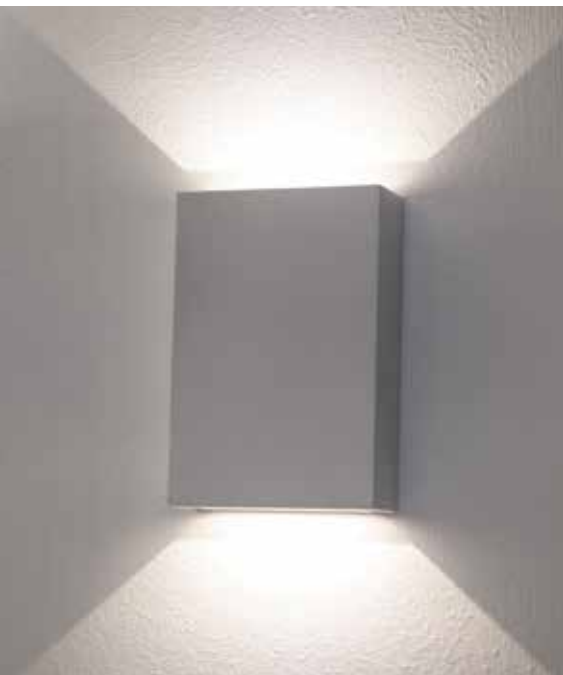

Power 11W
Input 220-240V, 50/60Hz
Color Temperature 3000K
Lumen 653Lm
Cri 80
IP 54
Dimensions L: 7.5cm W: 22cm H: 3.2cm
Material Aluminium - Tempered Glass
Color Sandy White / **Code E168**

Power 2x 2W
Input 220-240V, 50/60Hz
Color Temperature 3000K
Lumen 320Lm
Cri 80
IP 65
Dimensions L: 3cm W: 8.3cm H: 12.3cm
Material ABS - PC Diffuser
Special Feature Up - Down Lighting
Color White / **Code E216**