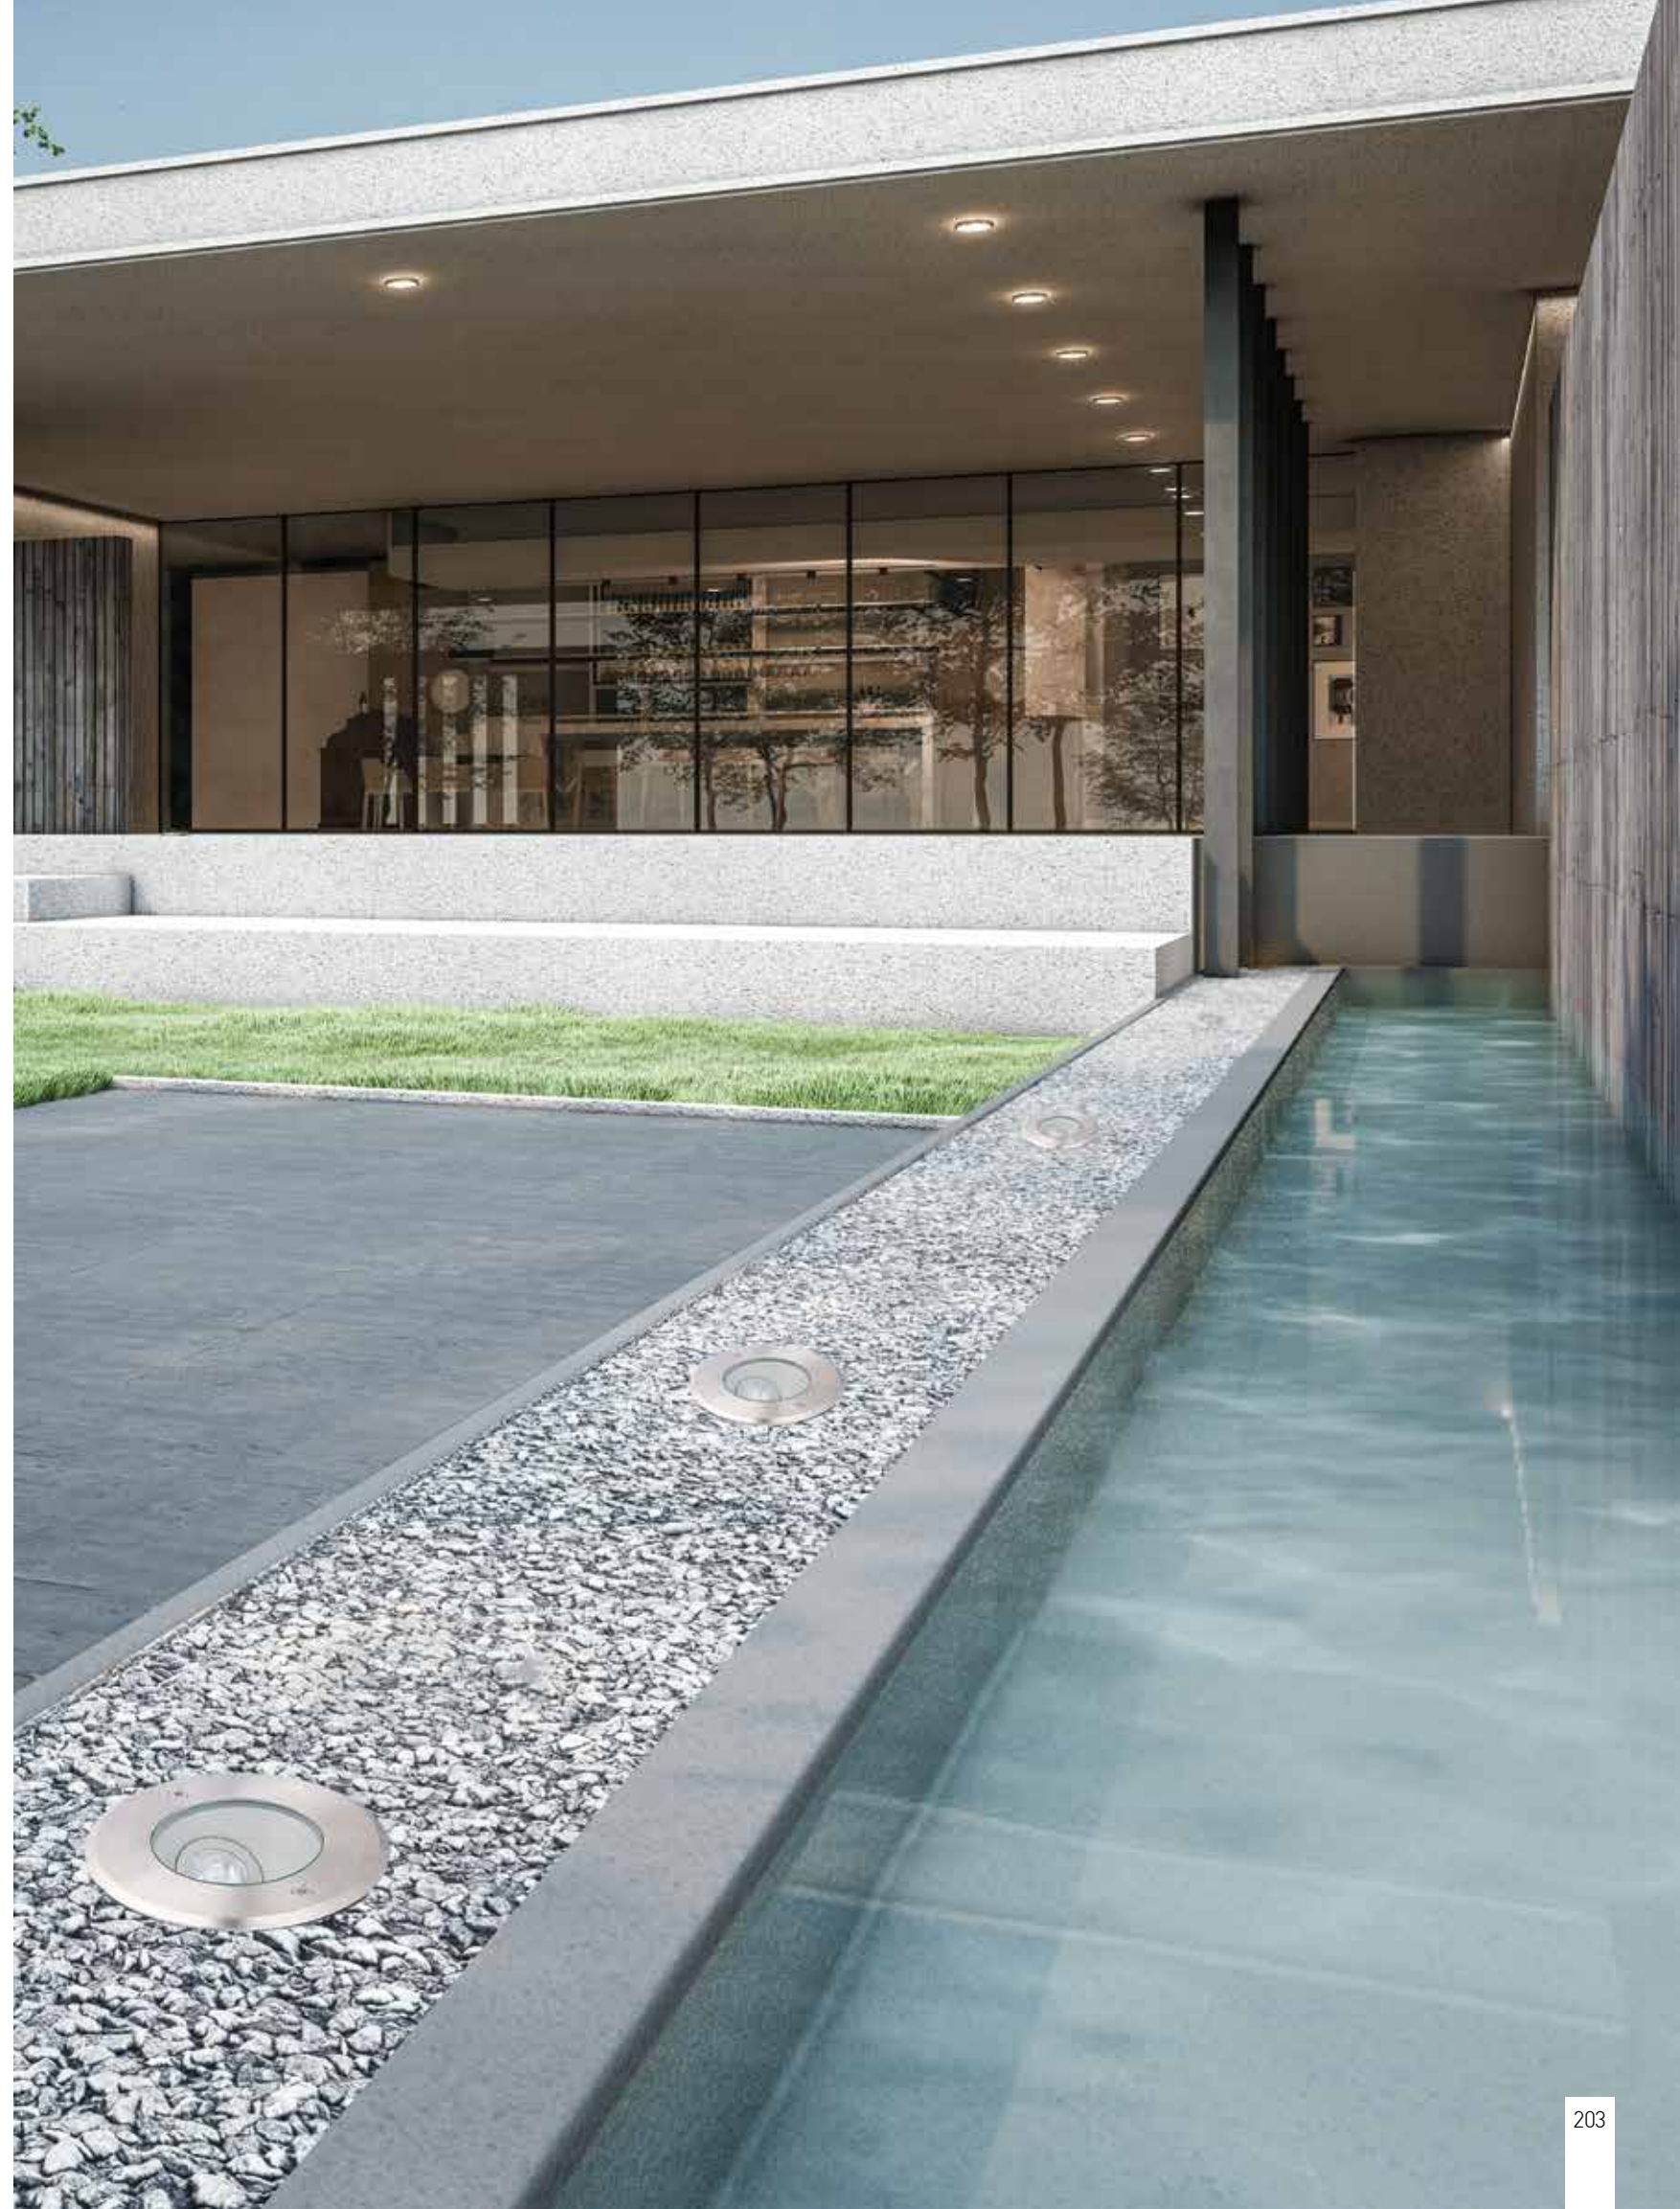

Power 7W
Input 220-240V, 50/60Hz
Color Temperature 3000K
Lumen 560Lm
Cri 80
IP 67
IK 8
Dimensions Ø: 15cm H: 11.5cm
Beam Angle 45°
Material Stainless Steel - Tempered Glass
Depth Required 11.5cm
Recessed Mounting Box Included
Special Feature Asymmetric
50cm Cable Available
Driver Included

Color Stainless Steel / **Code E363**

Power 7W
Input 220-240V, 50/60Hz
Color Temperature 3000K
Lumen 560Lm
Cri 80
IP 67
IK 8
Dimensions Ø: 13cm H: 14cm
Beam Angle 45°
Material Stainless Steel - Tempered Glass
Depth Required 15cm
Recessed Mounting Box Included
Special Feature Asymmetric
50cm Cable Available
Driver Included

Color Stainless Steel / **Code E362**