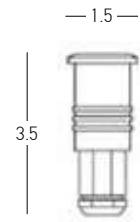

Power 0.2W
Input 24V
Color Temperature 3000K
Lumen 23Lm
Cri 80
IP 68
IK 10
Dimensions Ø: 1.5cm H: 3.5cm
Beam Angle 45°
Material Stainless Steel - Tempered Glass
Depth Required 11: 5cm
Special Feature 50cm Cable Available
Recommended Driver D-20-24 (Not Included)
Color Stainless Steel / **Code E364**