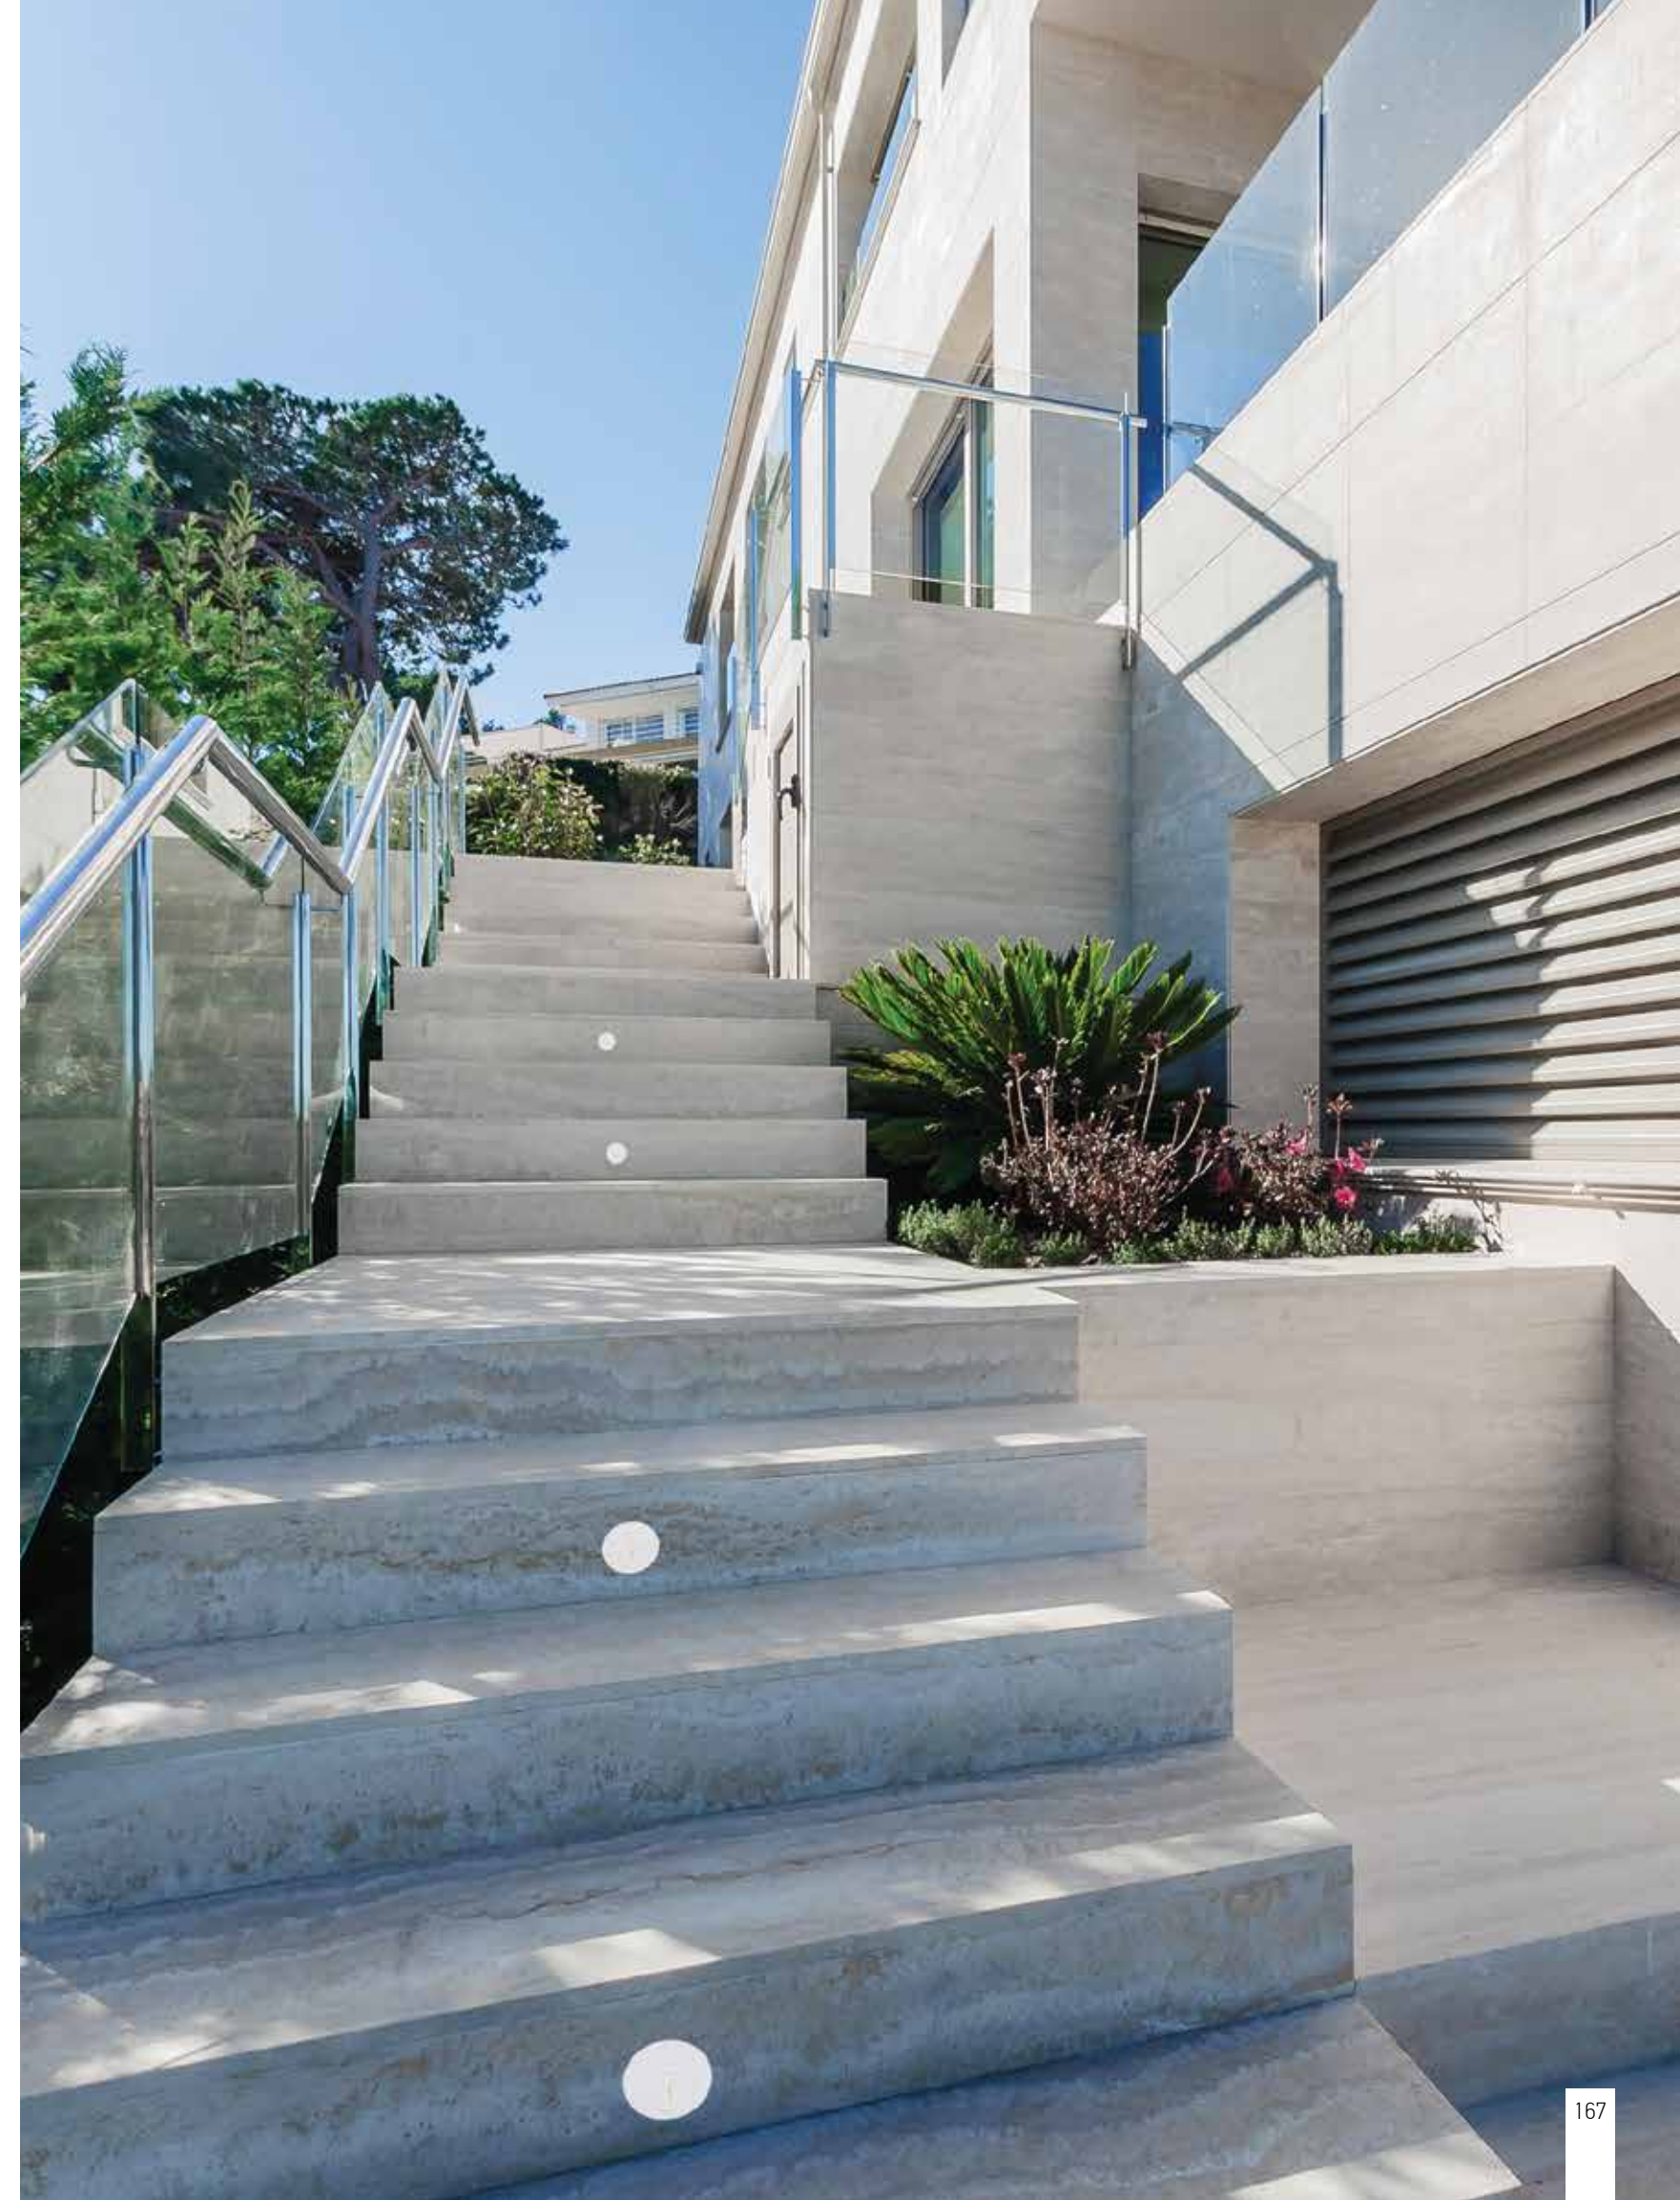

Power 3W
Input 220-240V, 50/60Hz
Color Temperature 3000K
Lumen 133Lm
Cri 90
IP 65
Dimensions L: 7.5cm W: 7cm H: 7cm
Material Aluminium - Tempered Glass
Depth Required 7cm
Recessed Mounting Box Ø: 5.5cm L: 7cm (Included)
Color Sandy White / **Code E319**