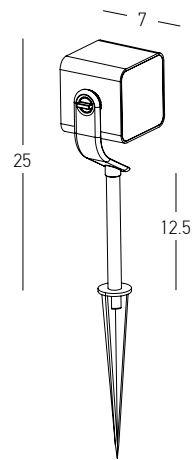

Power 12W
Input 220-240V, 50/60Hz
Color Temperature 3000K
Lumen 740Lm
Cri 80
IP 65
Dimensions L: 7cm W: 7cm H: 25cm
Base Ø: 6cm H: 0.5cm
Beam Angle 40°
Material Aluminium - Tempered Glass
Special Feature 40cm Cable Available
Movable Spot
Spike & Base Included
Waterproof Connector Included

Color Graphite / **Code E286**