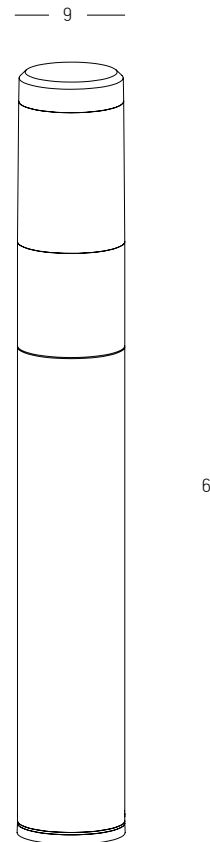

Power 10W
Input 220-240V, 50/60Hz
Color Temperature 3000K
Lumen 990Lm
Cri 80
IP 54
Dimensions L: 12.5cm W: 9cm H: 24cm
Material Aluminium - PC Diffuser
Color Graphite / **Code E276**

Power 10W
Input 220-240V, 50/60Hz
Color Temperature 3000K
Lumen 993Lm
Cri 80
IP 54
Dimensions Ø: 9cm H: 65cm
Material Aluminium - PC Diffuser
Color Graphite / **Code E277**