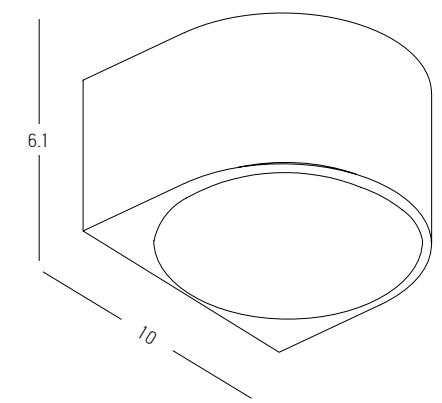

Power 5W
Input 220-240V, 50/60Hz
Color Temperature 3000K
Lumen 544Lm
Cri 90
IP 54
Dimensions L: 11cm W: 10cm H: 6.1cm
Material Aluminium - Tempered Glass
Color Graphite / **Code E316**