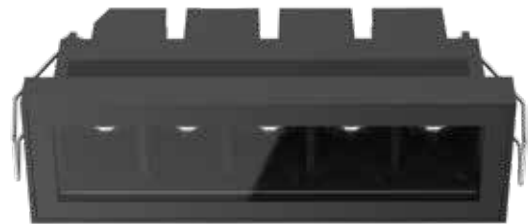

Power 12W
Input 220-240V, 50/60Hz
Color Temperature 3000K
Lumen 757Lm
Cri 90
IP 65
Dimensions L: 15.7cm W: 5cm H: 6.8cm
Cutting Hole 14.2 x 3.5cm
Beam Angle 40°
Non Dimmable ☒
Material Stainless Steel - Aluminium - Tempered Glass
Depth Required IT: 6cm
Driver Included
Color Sandy Black / **Code E332**
Sandy White / **Code E333**