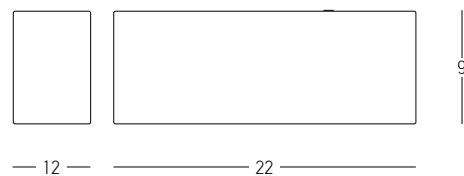

Bulb 1x E27
Power 18W MAX
Input 220-240V, 50/60Hz
IP 44
Dimensions L: 12cm W: 22cm H: 9cm
Material Aluminium - Tempered Glass
Special Feature Up - Down Lighting
Color Graphite / **Code E146**