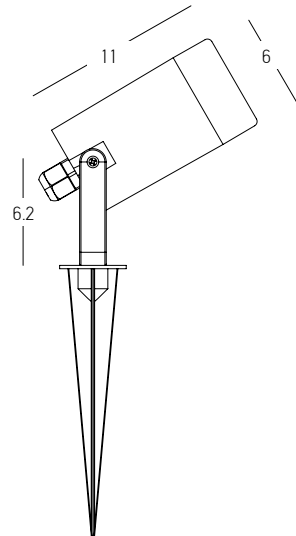

Bulb 1x GU10 LED
Power 7W MAX
Input 220-240V, 50/60Hz
IP 54
Dimensions Ø: 6cm L: 11cm H: 6.2cm
Material ABS - PC Diffuser
Special Feature 30cm Cable Available
Movable Spot
Without Spike
Color Black / **Code E311**

Bulb 1x GU10 LED
Power 7W MAX
Input 220-240V, 50/60Hz
IP 54
Dimensions Ø: 6cm L: 11cm H: 6.2cm
Material ABS - PC Diffuser
Special Feature 30cm Cable Available
Movable Spot
Spike Included
Color Black / **Code E312**