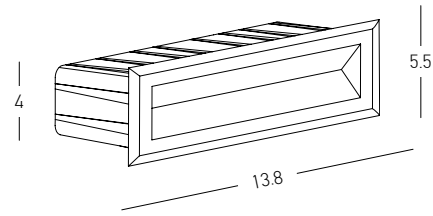

Power 5W
Input 220-240V, 50/60Hz
Color Temperature 3000K
Lumen 302Lm
Cri 80
IP 65
Dimensions L: 6.5cm W: 13.8cm H: 5.5cm
Material Aluminium - Tempered Glass
Depth Required 6cm
Recessed Mounting Box L: 6cm W: 13cm H: 4cm (Included)
Color Graphite / **Code E324**