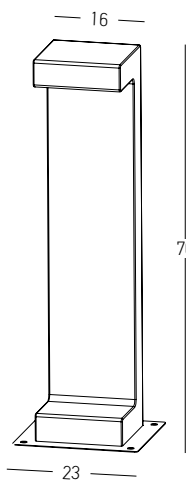

Power 8W
Input 220-240V, 50/60Hz
Color Temperature 3000K
Lumen 490Lm
Cri 90
IP 54
Dimensions L: 15cm W: 16cm H: 70cm
Base L: 21cm W: 23cm
Material Concrete
Color Natural Concrete / **Code E192**