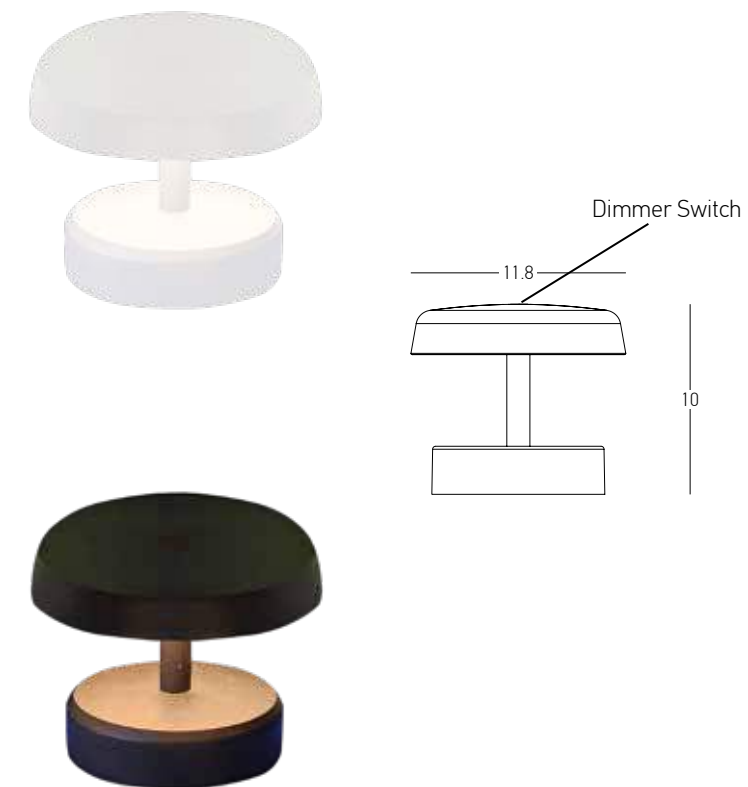

Power 2W
Input 220-240V, 50/60Hz
Color Temperature 3000K
Lumen 142Lm
Cri 80
IP 44
Dimensions Ø: 11.8cm H: 10cm
Shade Ø: 11.8cm H: 2cm
3 Steps Dimming 10%, 50%, 100%
Material Plastic
Special Feature Portable Table Lamp
USB Cable Included

Color White / **Code E401**
Color Black / **Code E402**