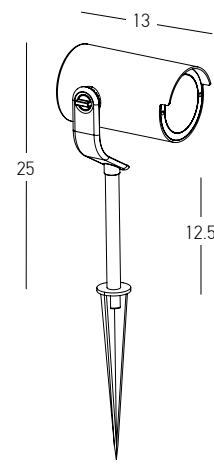

Bulb 1x GU10
Power 20W MAX
Input 220-240V, 50/60Hz
IP 65
Dimensions Ø: 7.5cm L: 13cm H: 25cm
Base Ø: 6cm H: 0.5cm
Material Aluminium - Tempered Glass
Special Feature 40cm Cable Available
Movable Spot
Spike & Base Included
Waterproof Connector Included
Color Dark Brown / Code E284