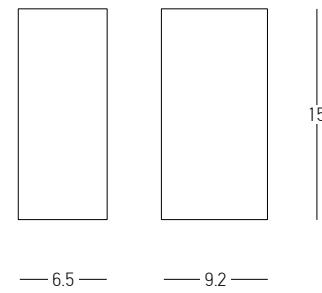

Bulb 2x GU10
Power 15W MAX
Input 220-240V, 50/60Hz
IP 54
Dimensions L: 9.2cm W: 6.5cm H: 15cm
Material Aluminium - Tempered Glass
Special Feature Up - Down Lighting
Color Graphite / **Code E124**