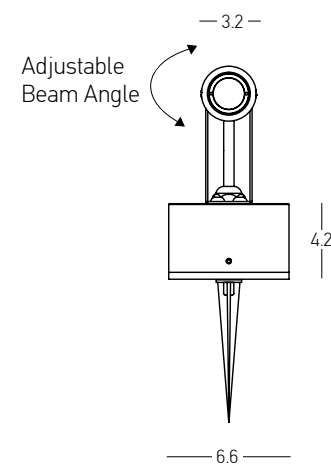

Power 2.1W
Input 220-240V, 50/60Hz
Color Temperature 2700K
Lumen 168Lm
Cri 80
IP 54
Dimensions L: 8cm H: 8.5cm
Base Ø: 6.6cm H: 4.2cm
Beam Angle 10°-60°
Material Aluminium - Stainless Steel
Special Feature 60cm Cable Available
Stick Ø: 3.2cm H: 8cm
Spike Included
Color Sandy Black / **Code E177-B**