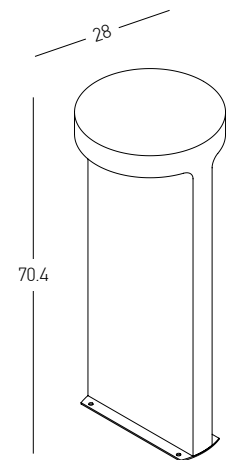

Power 8W
Input 220-240V, 50/60Hz
Color Temperature 3000K
Lumen 490Lm
Cri 80
IP 65
Dimensions L: 19cm W: 28cm H: 70.4cm
Material Concrete
Color Natural Concrete / **Code E383**

Power 2x 8W
Input 220-240V, 50/60Hz
Color Temperature 3000K
Lumen 780Lm
Cri 80
IP 65
Dimensions Ø: 28cm H: 70.4cm
Material Concrete
Color Natural Concrete / **Code E384**