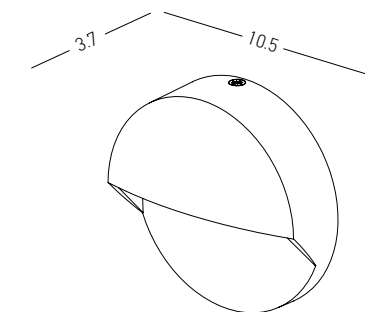

Power 2W
Input 220-240V, 50/60Hz
Color Temperature 3000K
Lumen 190Lm
Cri 80
IP 65
Dimensions Ø: 10.5cm L: 3.7cm
Material Aluminium - PC Diffuser
Color Graphite / **Code E294**