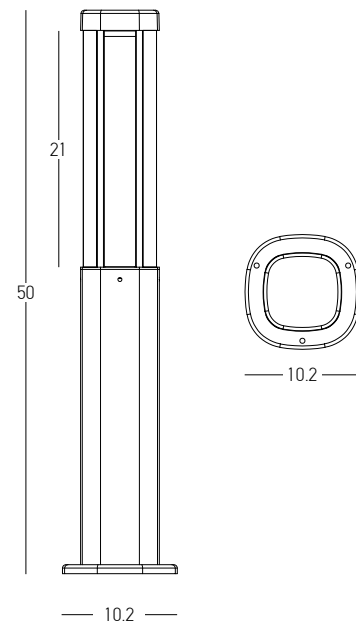

Power 7W
Input 220-240V, 50/60Hz
Color Temperature 3000K
Lumen 658Lm
Cri 80
IP 67
Dimensions L: 11cm W: 11cm H: 60cm
Beam Angle 120°
Material Aluminium - Clear Glass
Color Graphite / **Code E367**

Power 7W
Input 220-240V, 50/60Hz
Color Temperature 3000K
Lumen 533Lm
Cri 80
IP 54
Dimensions L: 10.2cm W: 10.2cm H: 50cm
Beam Angle 120°
Material Aluminium - PC Diffuser
Color Graphite / **Code E355**