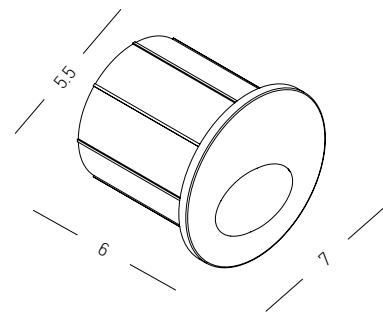

Power 3W
Input 220-240V, 50/60Hz
Color Temperature 3000K
Lumen 133Lm
Cri 90
IP 65
Dimensions Ø: 7cm L: 6.5cm
Material Aluminium - Tempered Glass
Depth Required 6cm
Recessed Mounting Box Ø: 5.5cm L: 6cm (Included)
Color Sandy White / **Code E320**