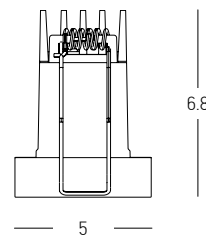

Power 12W
Input 220-240V, 50/60Hz
Color Temperature 3000K
Lumen 757Lm
Cri 90
IP 65
Dimensions L: 15.7cm W: 5cm H: 6.8cm
Cutting Hole 14.2 x 3.5cm
Beam Angle 40°
Non Dimmable ☒
Material Stainless Steel - Aluminium - Tempered Glass
Depth Required IT: 6cm
Driver Included
Color Sandy Black / **Code E332**
Sandy White / **Code E333**