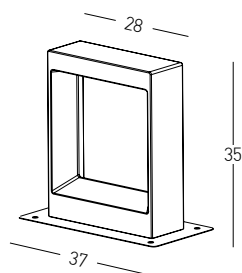

Power 8W
Input 220-240V, 50/60Hz
Color Temperature 3000K
Lumen 490Lm
Cri 90
IP 54
Dimensions L: 15cm W: 16cm H: 30cm
Base L: 21cm W: 23cm
Material Concrete
Color Natural Concrete / **Code E191**

Power 8W
Input 220-240V, 50/60Hz
Color Temperature 3000K
Lumen 490Lm
Cri 90
IP 54
Dimensions L: 15cm W: 16cm H: 70cm
Base L: 21cm W: 23cm
Material Concrete
Color Natural Concrete / **Code E192**

Power 8W
Input 220-240V, 50/60Hz
Color Temperature 3000K
Lumen 490Lm
Cri 90
IP 54
Dimensions L: 10cm W: 28cm H: 35cm
Base L: 19cm W: 37cm
Material Concrete
Color Natural Concrete / **Code E190**