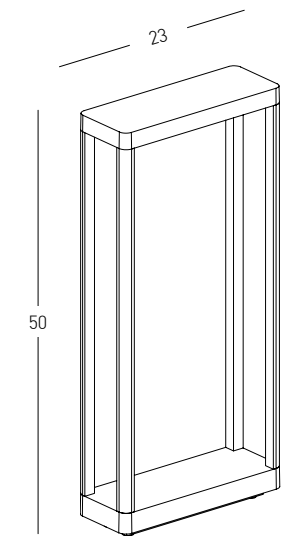

Power 8W
Input 220-240V, 50/60Hz
Color Temperature 3000K
Lumen 481Lm
Cri 80
IP 65
Dimensions L: 12cm W: 15cm H: 26cm
Material Aluminium - PC Diffuser
Color Graphite / **Code E336**

Power 8W
Input 220-240V, 50/60Hz
Color Temperature 3000K
Lumen 587Lm
Cri 80
IP 65
Dimensions L: 8.5cm W: 23cm H: 20cm
Material Aluminium - Clear Glass
Color Graphite / **Code E334**

Power 8W
Input 220-240V, 50/60Hz
Color Temperature 3000K
Lumen 587Lm
Cri 80
IP 65
Dimensions L: 8.5cm W: 23cm H: 50cm
Material Aluminium - Clear Glass
Color Graphite / **Code E335**