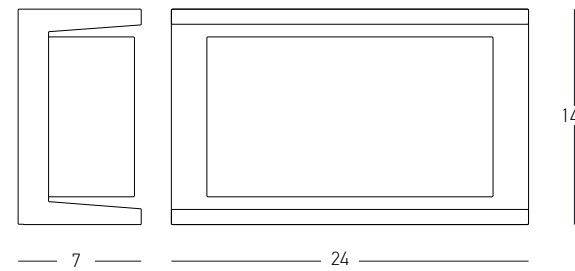

Bulb 1x E27
Power 18W MAX
Input 220-240V, 50/60Hz
IP 54
Dimensions L: 7cm W: 24cm H: 14cm
Material Alumunium - PC Diffuser
Color Graphite / **Code E149**