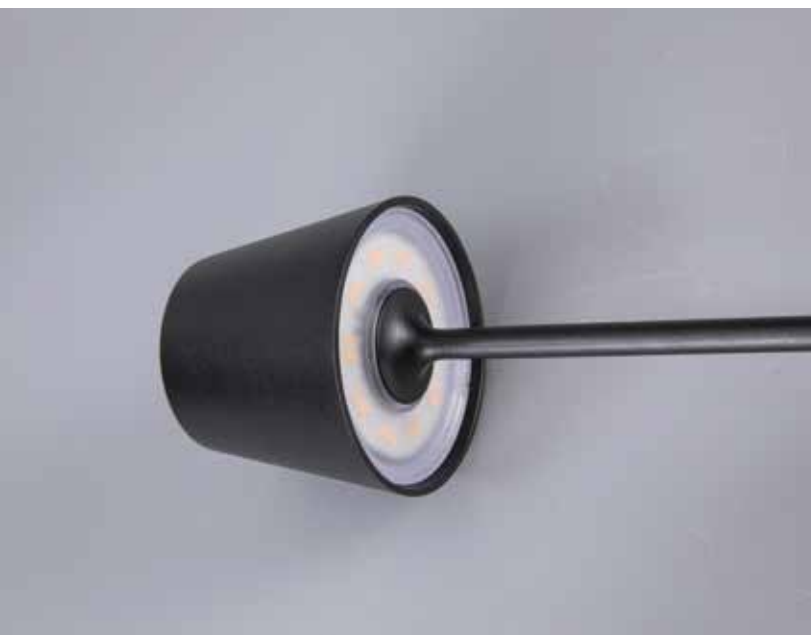

Power 1.5W
Input 220-240V, 50/60Hz
Color Temperature 3000K
Lumen 125Lm
Cri 80
IP 54
Dimensions Ø: 6.6cm H: 26.8cm
3 Steps Dimming 10%, 50%, 100%
Material Aluminium - PC Diffuser
Special Feature Shade Ø: 6.6cm H: 5.9cm
Portable Table Lamp
Charging Base with USB Cable Included

Color Black / **Code E369**
Color Brick / **Code E370**
Color Sand / **Code E371**