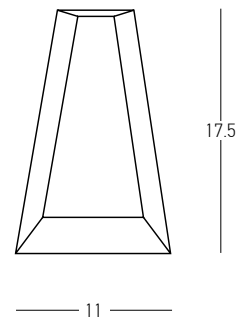

OUTDOOR LIGHTING | WALL

Power 2x 3W
Input 220-240V, 50/60Hz
Color Temperature 3000K
Lumen 480Lm
Cri 80
IP 54
Dimensions L: 6.5cm W: 11cm H: 17.5cm
Material Aluminium - Tempered Glass
Special Feature Up - Down Lighting
Color Graphite / **Code E135**
Color Sandy White / **Code E156**