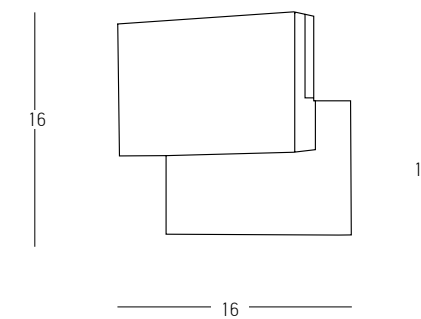

Power 10W
Input 220-240V, 50/60Hz
Color Temperature 3000K
Lumen 810Lm
Cri 80
IP 65
Dimensions L: 7.8cm W: 16cm H: 10-16cm
Material Aluminium - PC Diffuser
Special Feature Movable
Color Graphite / **Code E199**