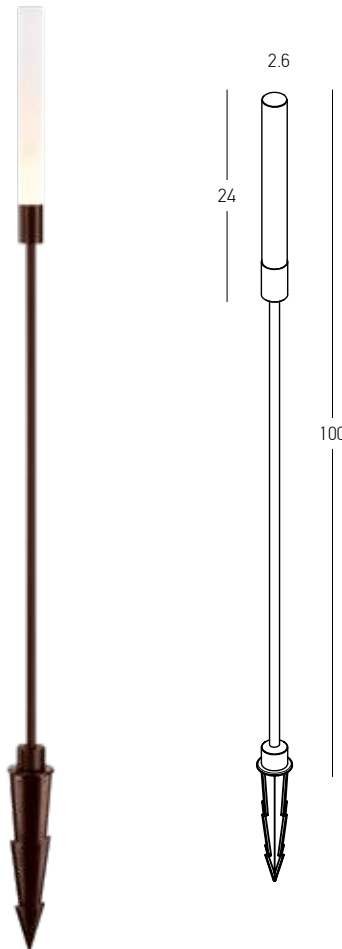

OUTDOOR LIGHTING | SPIKES

Power 3W
Input 24V
Color Temperature 3000K
Lumen 180Lm
Cri 80
IP 65
Dimensions Ø: 2.6cm H: 60cm
Base Ø: 10cm H: 2cm
Material Aluminium - Acrylic
Special Feature 30cm Cable Available
Spike & Base Included
Recommended Driver D-20-24 (Not Included)
In Parallel Connection 1-6 pcs

Color Dark Brown / **Code E372**

Power 3W
Input 24V
Color Temperature 3000K
Lumen 180Lm
Cri 80
IP 65
Dimensions Ø: 2.6cm H: 100cm
Base Ø: 10cm H: 2cm
Material Aluminium - Acrylic
Special Feature 30cm Cable Available
Spike & Base Included
Recommended Driver D-20-24 (Not Included)
In Parallel Connection 1-6 pcs

Color Dark Brown / **Code E373**

Driver **D-20-24**
Power 20W
Input 220-240V, 50/60Hz
Output 24V
Dimensions L: 12cm W: 4cm H: 2.5cm
IP 20

Waterproof Connection Box 1in / 1out , 16A , 450V
IP 67
Color Black / **Code Z0800-BA**