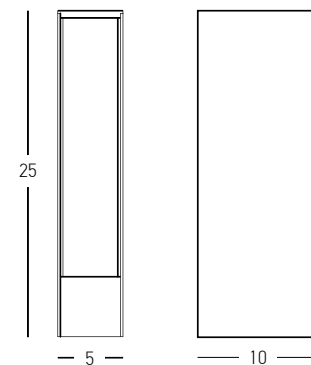

Power 9W
Input 220-240V, 50/60Hz
Color Temperature 3000K
Lumen 720Lm
Cri 80
IP 65
Dimensions L: 5cm W: 10cm H: 25
Material Aluminium - PC Diffuser
Special Feature Double Side Lighting
Color Graphite / **Code E257**