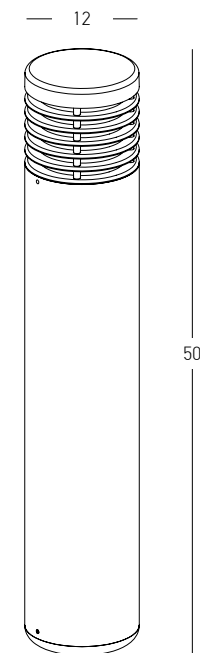

Power 10W
Input 220-240V, 50/60Hz
Color Temperature 3000K
Lumen 919Lm
Cri 80
IP 65
Dimensions Ø: 12cm L: 15.5cm H: 21.3cm
Material Aluminium - PC Diffuser
Color Graphite / **Code E344**

Power 10W
Input 220-240V, 50/60Hz
Color Temperature 3000K
Lumen 923Lm
Cri 80
IP 65
Dimensions Ø: 12cm H: 50cm
Material Aluminium - PC Diffuser
Color Graphite / **Code E345**