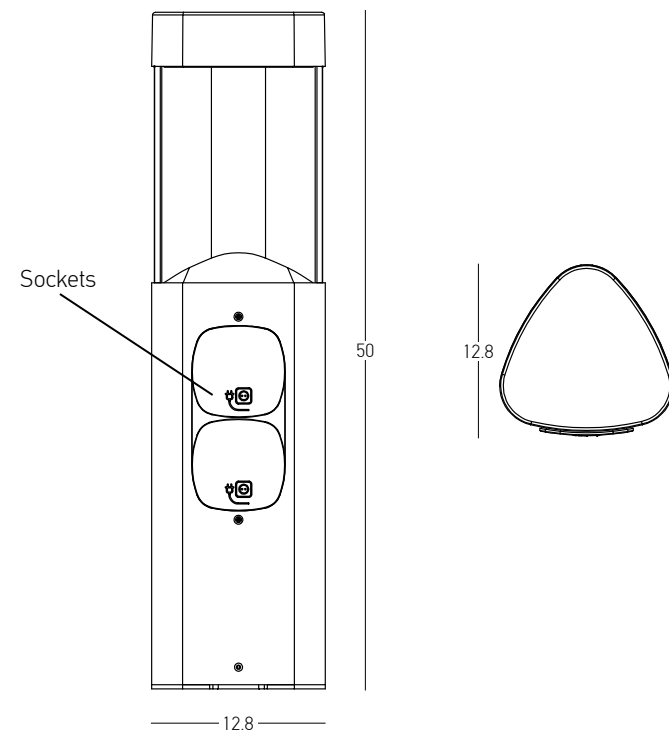

Power	7W
Input	220-240V, 50/60Hz
Color Temperature	3000K
Lumen	639Lm
Cri	80
IP	54
Dimensions	L: 12.8cm W: 12.8cm H: 50cm
Material	Aluminium - PC Diffuser
Special Feature	2 European Sockets 220-240V
Color	Graphite / Code E354