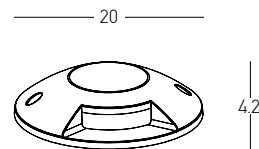

Power 0.2W
Input 24V
Color Temperature 3000K
Lumen 23Lm
Cri 80
IP 68
IK 10
Dimensions Ø: 1.5cm H: 3.5cm
Beam Angle 45°
Material Stainless Steel - Tempered Glass
Depth Required 11: 5cm
Special Feature 50cm Cable Available
Recommended Driver D-20-24 (Not Included)
Color Stainless Steel / **Code E364**

Power 2x 6W
Input 220-240V, 50/60Hz
Color Temperature 3000K
Lumen 600Lm
Cri 80
IP 67
IK 10
Dimensions Ø: 20cm H: 4.2cm
Material Aluminium
Special Feature Surface Ground
Driver Included
Color Grey / **Code Z69058-B**

Power 6W
Input 220-240V, 50/60Hz
Color Temperature 3000K
Lumen 300Lm
Cri 80
IP 67
IK 10
Dimensions Ø: 20cm H: 4.2cm
Material Aluminium
Special Feature Surface Ground
Driver Included
Color Grey / **Code Z69058-A**