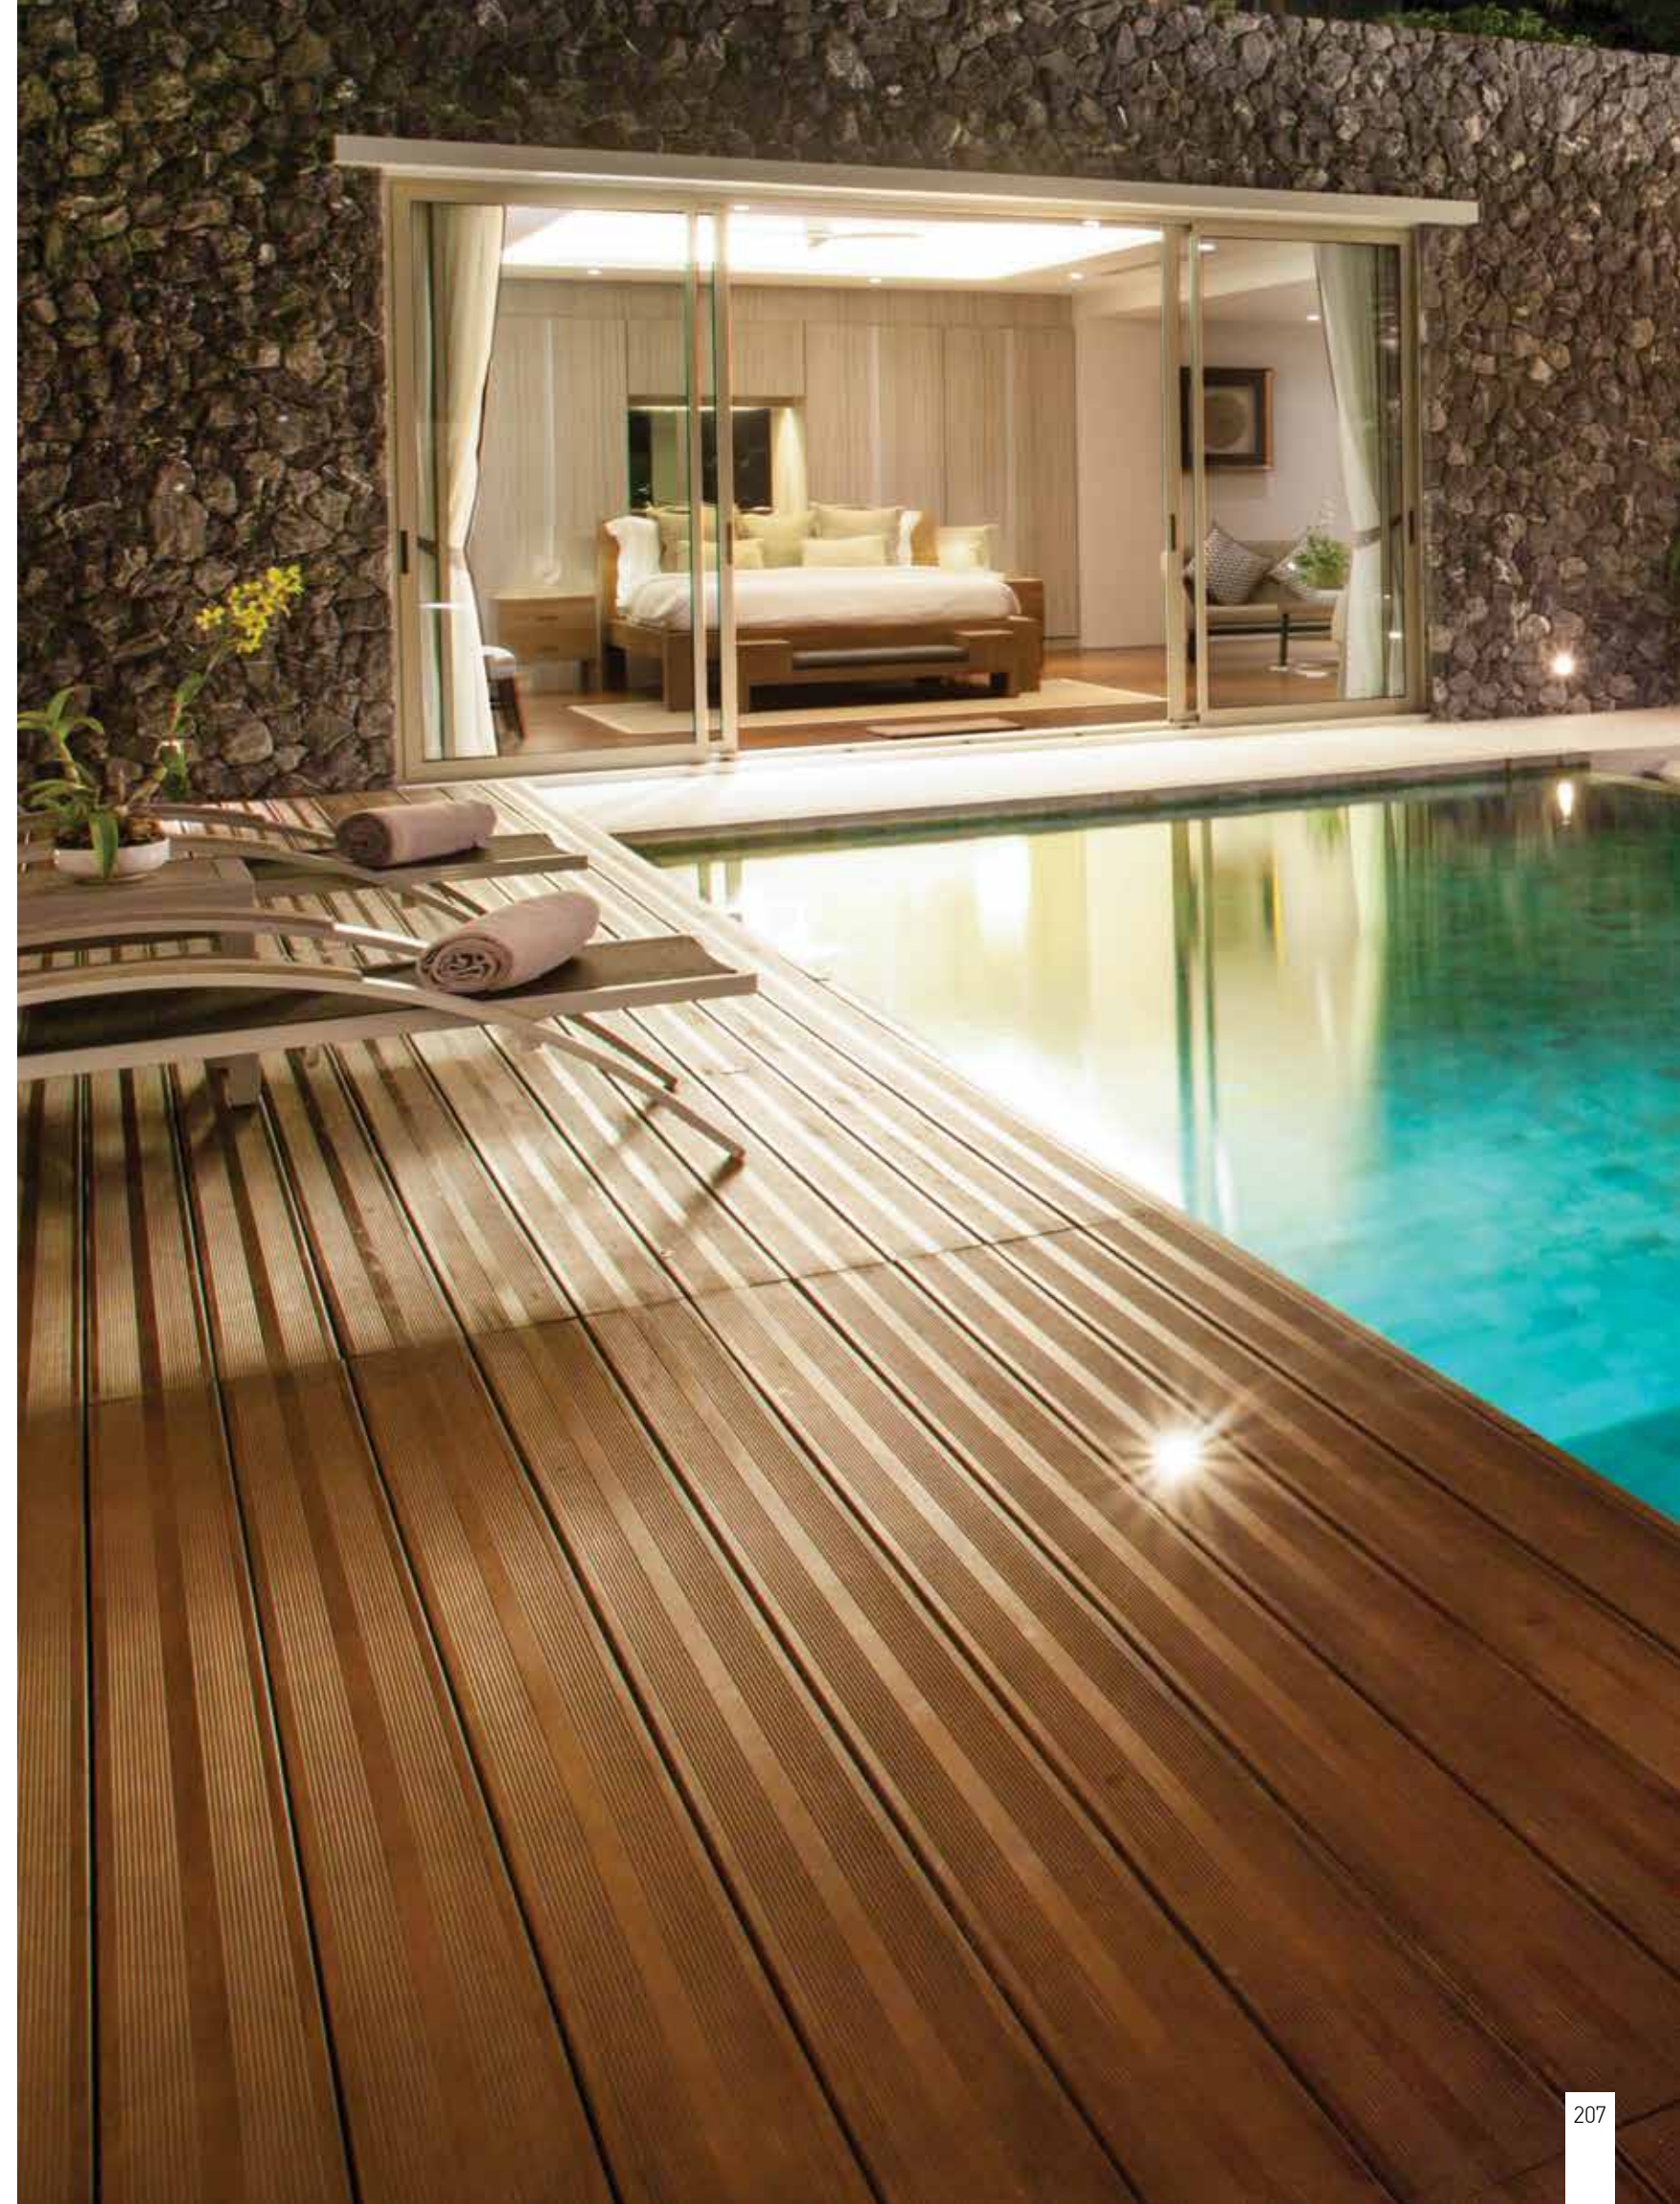

OUTDOOR LIGHTING | INGROUND

Power 3W
Input 24V
Color Temperature 3000K
Lumen 232Lm
Cri 80
IP 65
IK 8
Dimensions Ø: 4.5cm H: 9.3cm
Material Aluminium - Stainless Steel - PC Diffuser
Depth Required 12cm
Recessed Mounting Box Included
Recommended Driver D-20-24 (Not Included)
Color Aluminium / **Code E178**

Power 3W
Input 24V
Color Temperature 3000K
Lumen 150Lm
Cri 80
IP 65
IK 10
Dimensions Ø: 4.8cm H: 10cm
Material Aluminium - Stainless Steel - PC Diffuser
Depth Required 13cm
Recessed Mounting Box Included
Recommended Driver D-20-24 (Not Included)
Color Aluminium / **Code E180**

Power 3W
Input 24V
Color Temperature 3000K
Lumen 95Lm
Cri 80
IP 65
IK 10
Dimensions Ø: 4.8cm H: 10cm
Material Aluminium - Stainless Steel - PC Diffuser
Depth Required 13cm
Recessed Mounting Box Included
Recommended Driver D-20-24 (Not Included)
Color Aluminium / **Code E179**