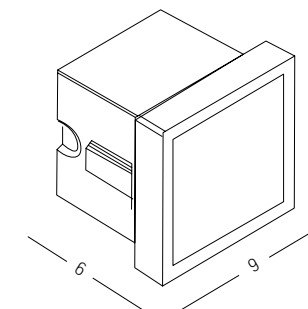

Power 4W
Input 220-240V, 50/60Hz
Color Temperature 3000K
Lumen 185Lm
Cri 80
IP 65
Dimensions L: 6cm W: 9cm H: 9cm
Depth 6cm
Material Aluminium - Tempered Glass
Recessed Mounting Box L: 6cm W: 8cm H: 8cm (Included)
Color Black / **Code E248**