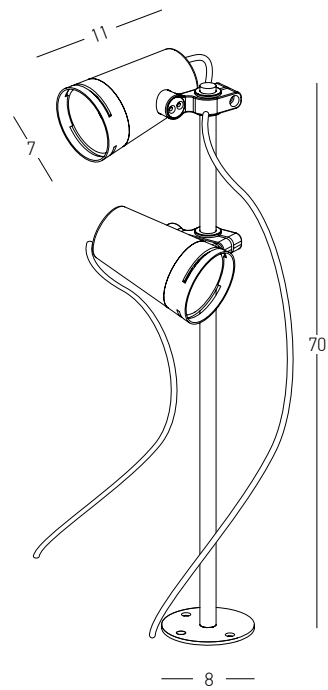

Power 13W
Input 220-240V, 50/60Hz
Color Temperature 3000K
Lumen 1162Lm
Cri 90
IP 54
Dimensions L: 11cm W: 11cm H: 70cm
Base Ø: 8cm H: 0.5cm
Beam Angle 40°
Spots Ø: 5-7cm L: 11cm
Material Aluminium - Tempered Glass
Special Feature 110cm Cable Available (2 pcs)
Movable - Rotational Spots
Base Included

Color Dark Brown / Code E299