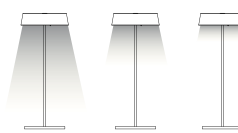

☀ Touch Dimming ☀