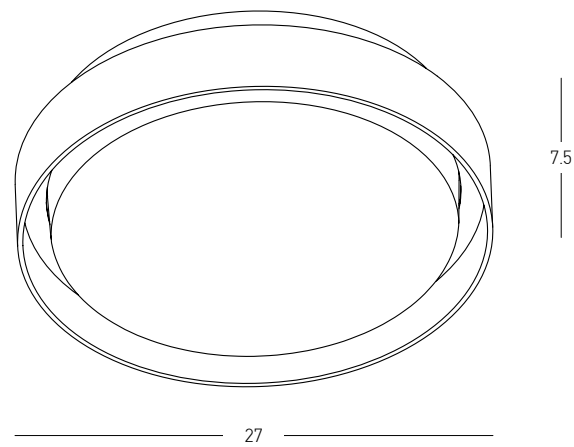

Power 20W
Input 220-240V, 50/60Hz
Color Temperature 3000K
Lumen 2041Lm
Cri 80
IP 65
Dimensions Ø: 27cm H: 7.5cm
Material Aluminium - PC Diffuser
Special Feature Driver Included
Color Sandy White / **Code E326**
Color Graphite / **Code E327**