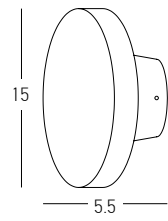

Color White / **Code E398**  
 Color Black / **Code E399**  
 Color Green / **Code E400**

Power 2W  
 Input 220-240V, 50/60Hz  
 Color Temperature 3000K  
 Lumen 142Lm  
 Cri 80  
 IP 44  
 Dimensions Ø: 11.8cm H: 10cm  
 Shade Ø: 11.8cm H: 2cm  
 3 Steps Dimming 10%, 50%, 100%  
 Material Plastic  
 Special Feature Portable Table Lamp  
 USB Cable Included

Power 30W  
 Input 220-240V, 50/60Hz  
 Color Temperature 3000K  
 Lumen 986Lm  
 Cri 80  
 IP 65  
 Dimensions L: 8m W: 16.6cm H: 60cm  
 Material Aluminium - Tempered Glass  
 Special Feature Double Sided Lighting  
 Color Graphite / **Code E368**

Power 7W  
 Input 220-240V, 50/60Hz  
 Color Temperature 3000K  
 Lumen 658Lm  
 Cri 80  
 IP 67  
 Dimensions L: 11cm W: 11cm H: 60cm  
 Beam Angle 120°  
 Material Aluminium - Clear Glass  
 Color Graphite / **Code E367**

Bulb 1x GU10  
 Power 15W MAX  
 Input 220-240V, 50/60Hz  
 IP 54  
 Dimensions L: 11.5cm W: 5.5cm H: 60cm  
 Base Ø: 11.5cm H: 3cm  
 Spot Dimensions Ø: 5.5cm L: 9.5cm  
 Material Aluminium - Tempered Glass  
 Special Feature Movable Spot  
 Honeycomb Included  
 Color Graphite / **Code E325**