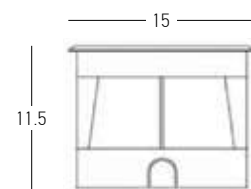

Power 7W
Input 220-240V, 50/60Hz
Color Temperature 3000K
Lumen 560Lm
Cri 80
IP 67
IK 8
Dimensions Ø: 15cm H: 11.5cm
Beam Angle 45°
Material Stainless Steel - Tempered Glass
Depth Required 11.5cm
Recessed Mounting Box Included
Special Feature Asymmetric
50cm Cable Available
Driver Included

Color Stainless Steel / **Code E363**