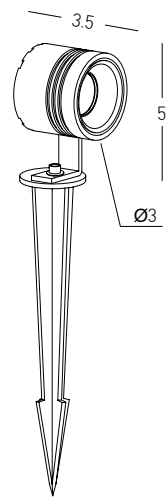

Power 3W
Input 24V
Color Temperature 3000K
Lumen 228Lm
Cri 90
IP 65
Dimensions L: 3cm W: 3.5cm H: 5cm
Beam Angle 36°
Material Aluminium - Tempered Glass
Special Feature Movable Spot
Spike Included
Recommended Driver D-20-24 (Not Included)
In Parallel Connection 1-6 pcs
Color Graphite / **Code E350**

Power 3W
Input 24V
Color Temperature 3000K
Lumen 228Lm
Cri 90
IP 65
Dimensions Ø: 3cm L: 3.5cm H: 5cm
Beam Angle 36°
Material Aluminium - Tempered Glass
Special Feature Movable Spot
Spike Included
Recommended Driver D-20-24 (Not Included)
In Parallel Connection 1-6 pcs
Color Graphite / **Code E349**

Driver
Power 20W
Input 220-240V, 50/60Hz
Output 24V
Dimensions L: 12cm W: 4cm H: 2.5cm
IP 20

D-20-24

Waterproof Connection Box 1in / 1out . 16A . 450V
IP 67
Color Black / **Code Z0800-BA**