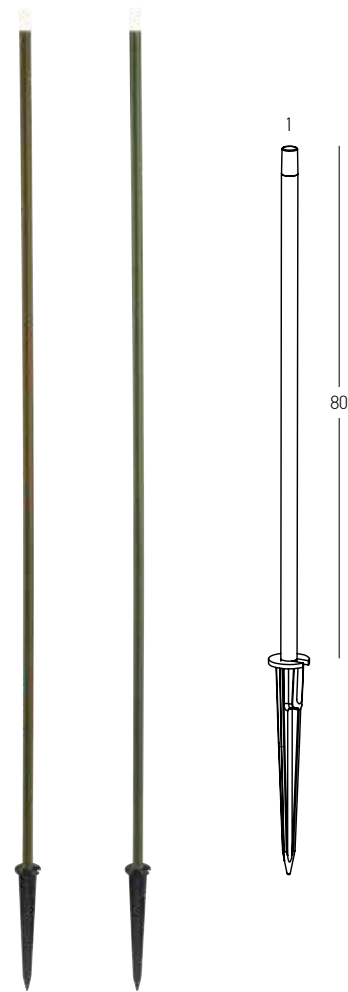

OUTDOOR LIGHTING | SPIKES