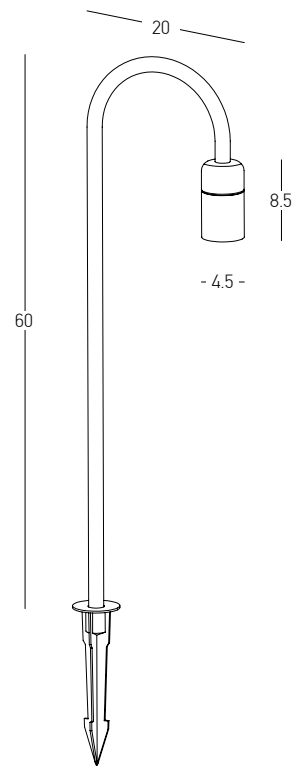

Color Graphite / **Code E282**

**Base for E281 - E282**  
 Dimensions Ø: 9.5cm H: 2cm  
 Material Aluminium

Color Graphite / **Code E282-SP**

Power 6W  
 Input 220-240V, 50/60Hz  
 Color Temperature 3000K  
 Lumen 522Lm  
 Cri 80  
 IP 65  
 Dimensions L: 10cm W: 10cm H: 60cm  
 Base Ø: 9.5cm H: 2cm  
 Beam Angle 40°  
 Material Aluminium - Tempered Glass  
 Special Feature 50cm Cable Available  
 Spike & Base Included  
 Color Graphite / **Code E283**