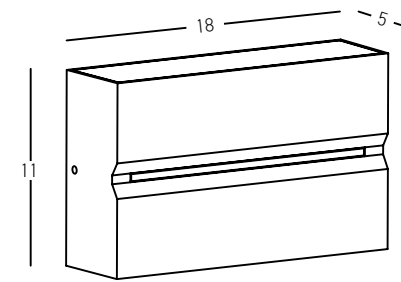

Power 11W
Input 220-240V, 50/60Hz
Color Temperature 3000K
Lumen 900Lm
Cri 80
IP 54
Dimensions L: 10cm W: 16cm H: 7.7cm
Material Aluminium - PC Diffuser
Special Feature Up - Down Lighting
Color Graphite / **Code E274**

Power 15W
Input 220-240V, 50/60Hz
Color Temperature 3000K
Lumen 796Lm
Cri 80
IP 54
Dimensions L: 5cm W: 18cm H: 11cm
Beam Angle 30°
Material Aluminium - Tempered Glass - PC Diffuser
Special Feature Up - Down Lighting
12x SMD LED
Color Graphite / **Code E272**