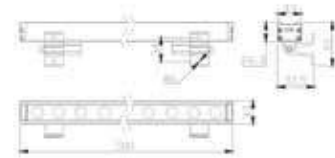

Connectors Male & Female

Cable 25cm  
 Input 24V  
 IP 66  
 Color Black / Code CNCTR 2

Wall Washers 12W

Code	IP	Kelvin	CRI	Watt	Lumen
E376	66	3000	80	12W	MAX 850
E377	66	4000	80	12W	MAX 870

Power Input 12x1W  
 Cri 24V  
 IP 80  
 Dimensions 66  
 Beam Angle L: 50cm W: 3.3cm H: 2.6cm  
 Material 60° x 10°  
 Special Feature Aluminium  
 Honeycomb Included  
 Driver Not Included  
 Connect 12pcs MAX