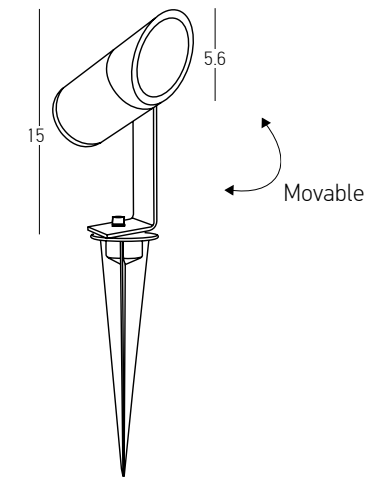

Color Graphite / **Code E285**

Bulb 1x GU10  
Power 20W MAX  
Input 220-240V, 50/60Hz  
IP 65  
Dimensions Ø: 7.5cm L: 13cm H: 25cm  
Base Ø: 6cm H: 0.5cm  
Material Aluminium - Tempered Glass  
Special Feature 40cm Cable Available  
Movable Spot  
Spike & Base Included  
Waterproof Connector Included  
Color Dark Brown / Code E284