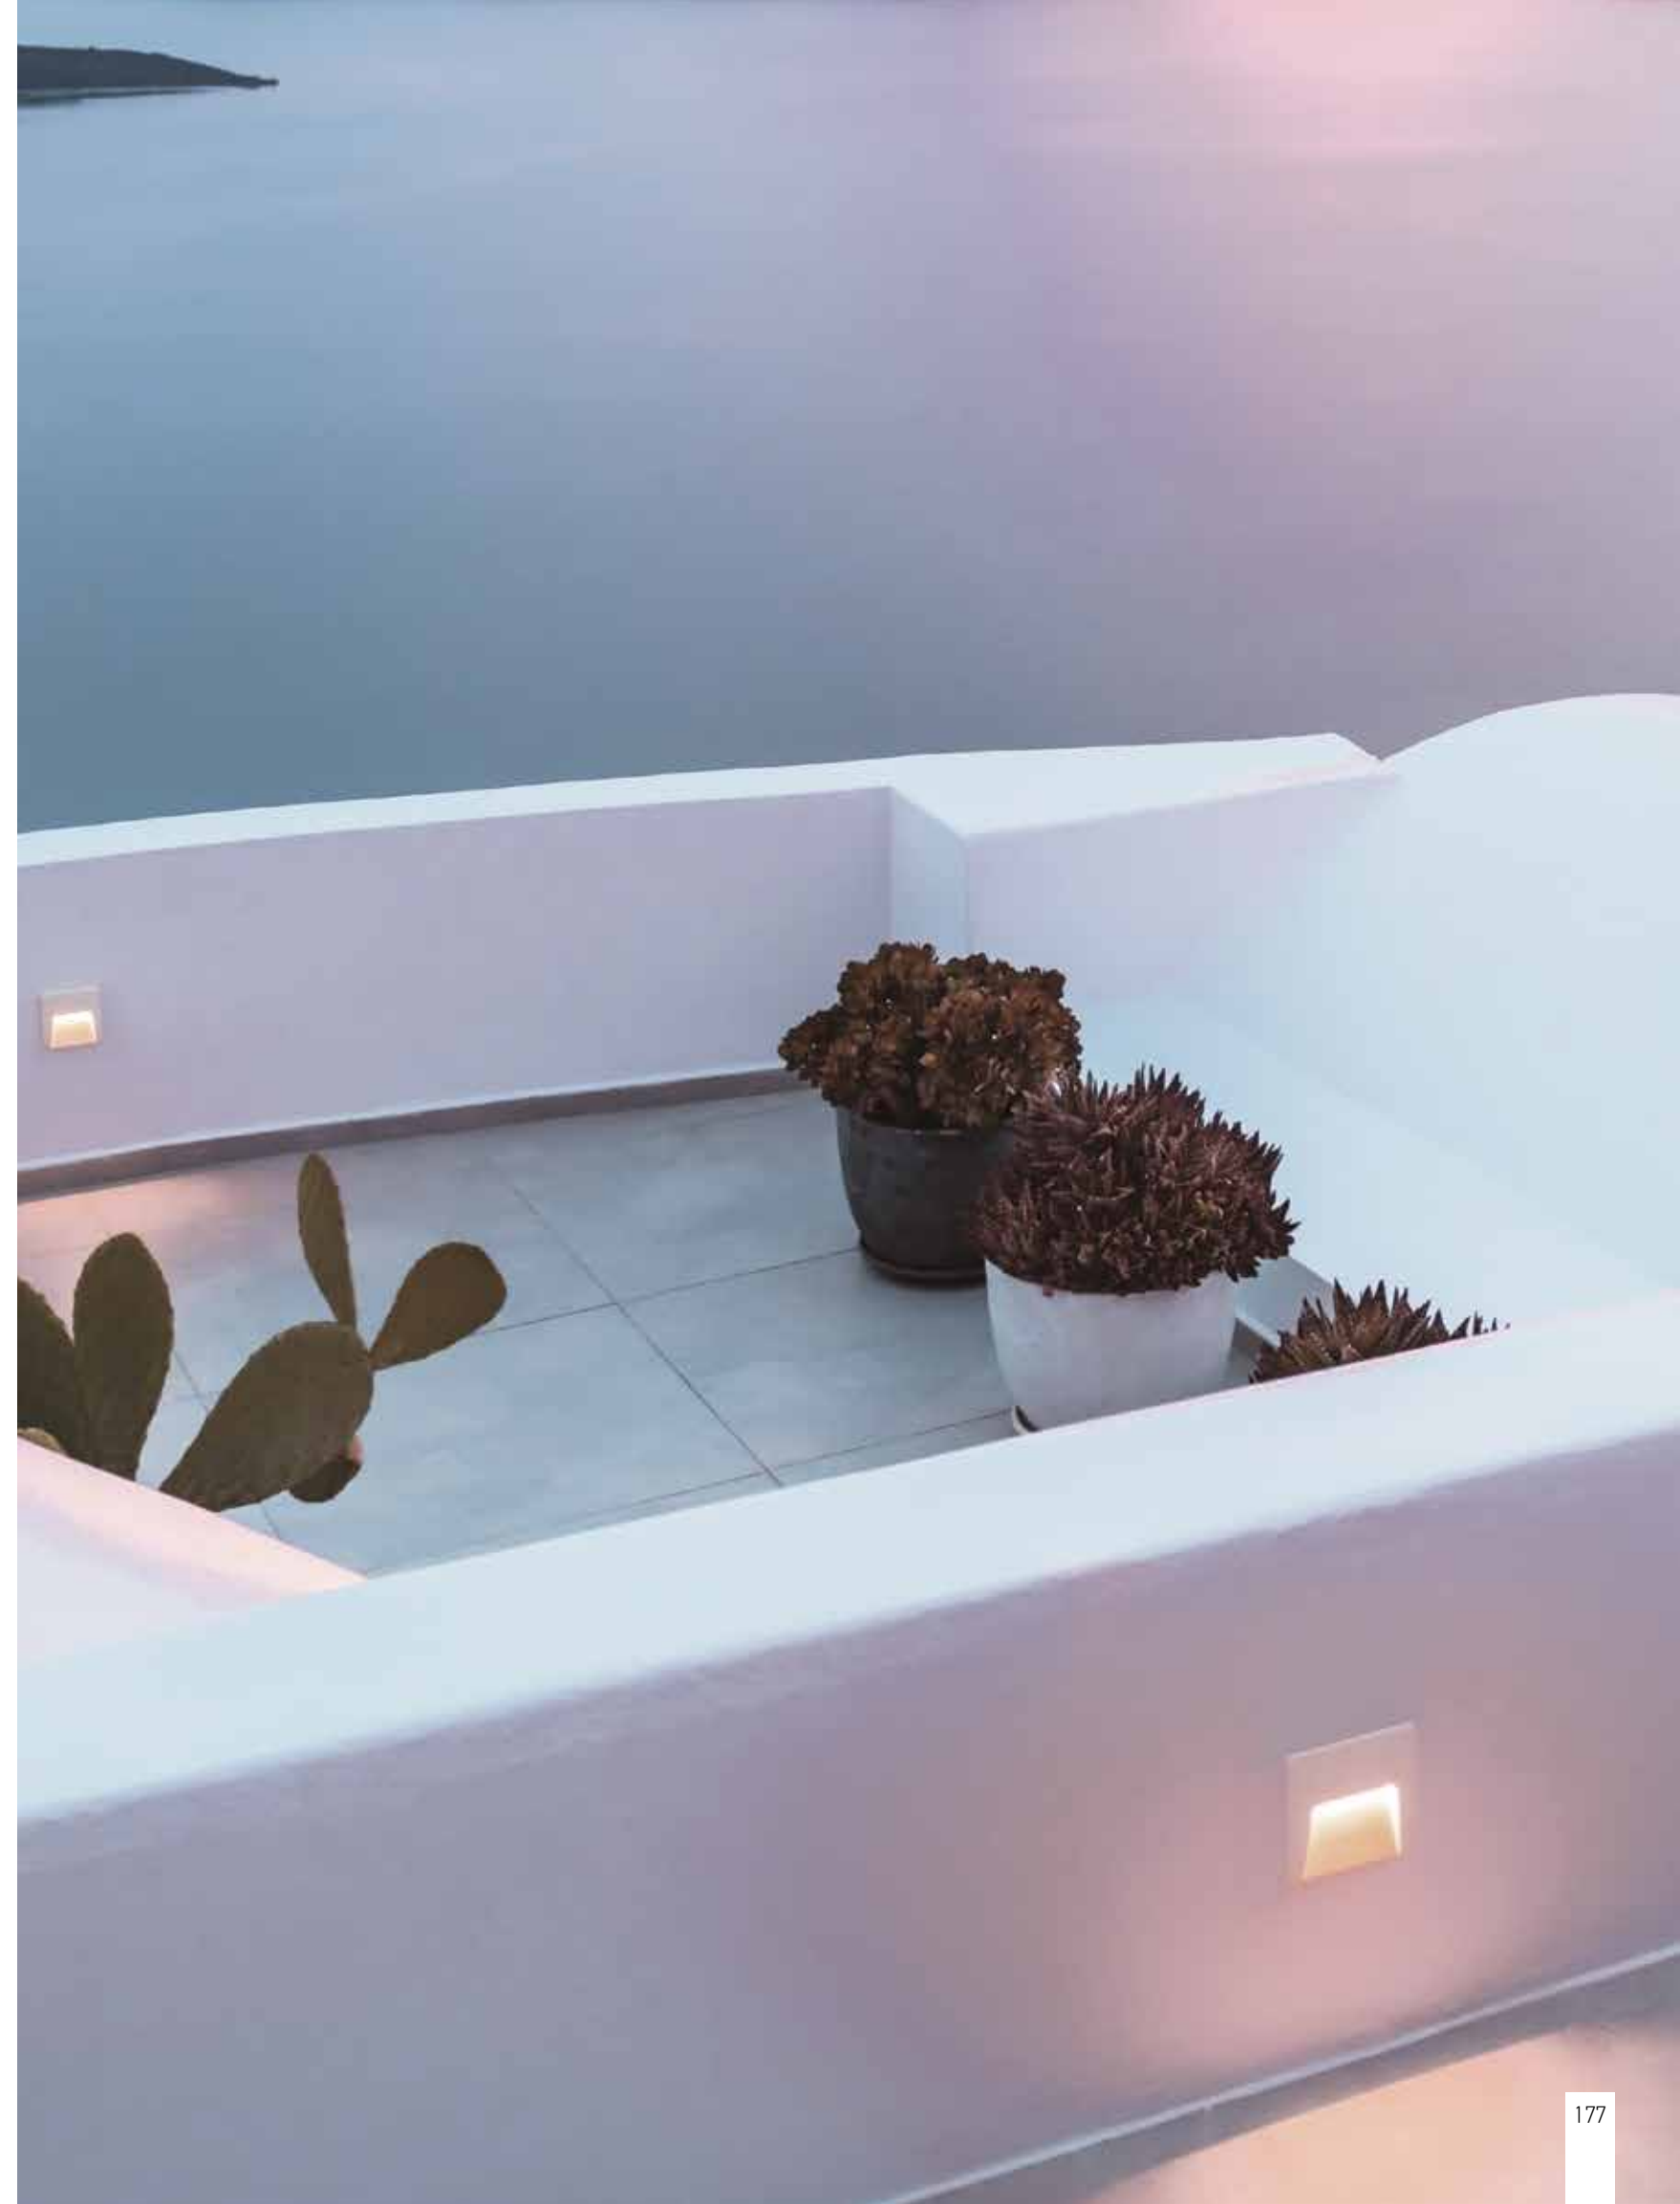

Power 4W
Input 220-240V, 50/60Hz
Color Temperature 3000K
Lumen 188Lm
Cri 80
IP 65
Dimensions L: 6cm W: 14cm H: 7cm
Depth 6cm
Material Aluminium - PC Diffuser
Recessed Mounting Box L: 6cm W: 13cm H: 6cm (Included)
Color Graphite / **Code E247-G**
Color Sandy White / **Code E247-W**

Power 2W
Input 220-240V, 50/60Hz
Color Temperature 3000K
Lumen 65Lm
Cri 80
IP 65
Dimensions L: 6cm W: 9cm H: 9cm
Depth 6cm
Material Aluminium - PC Diffuser
Recessed Mounting Box L: 6cm W: 6cm H: 8cm (Included)
Color Graphite / **Code E246-G**
Color Sandy White / **Code E246-W**