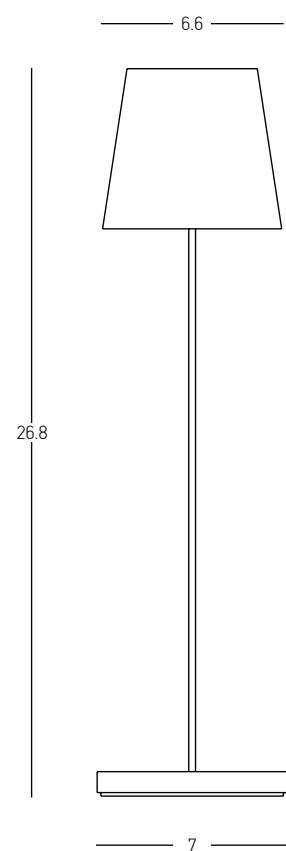

## OUTDOOR LIGHTING

OUTDOOR LIGHTING

OUTDOOR LIGHTING

OUTDOOR LIGHTING

PORTABLE | p.008-019

Power 1.5W  
 Input 220-240V, 50/60Hz  
 Color Temperature 3000K  
 Lumen 125Lm  
 Cri 80  
 IP 54  
 Dimensions Ø: 6.6cm H: 26.8cm  
 3 Steps Dimming 10%, 50%, 100%  
 Material Aluminium - PC Diffuser  
 Special Feature Shade Ø: 6.6cm H: 5.9cm  
 Portable Table Lamp  
 Charging Base with USB Cable Included