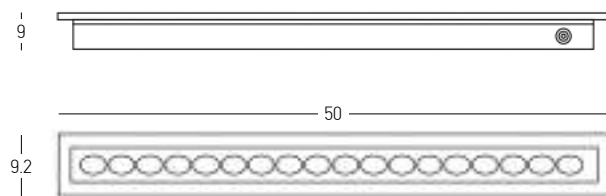

Power 9W
Input 220-240V, 50/60Hz
Color Temperature 3000K
Lumen 720Lm
Cri 80
IP 67
IK 10
Dimensions L: 50cm W: 9.2cm H: 9cm
Beam Angle 45°
Material Aluminium - Stainless Steel - Tempered Glass
Depth Required 11cm
Recessed Mounting Box Included
Special Feature 50cm Cable Available
Driver Included

Color Stainless Steel / Code E366