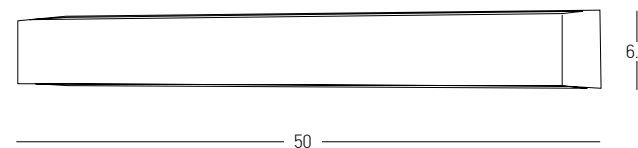

Power 30W
Input 220-240V, 50/60Hz
Color Temperature 3000K
Lumen 2263Lm
Cri 80
IP 65
Dimensions L: 7.5cm W: 50cm H: 6.5cm
Material Aluminium - Tempered Glass
Special Feature Up - Down Lighting
Color Graphite / **Code E227**