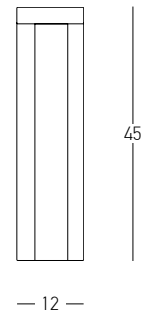

Power 12W
Input 220-240V, 50/60Hz
Color Temperature 3000K
Lumen 867Lm
Cri 80
IP 54
Dimensions Ø: 11cm H: 25cm
Material Aluminium
Color Graphite / **Code E133**

Power 3x 5W
Input 220-240V, 50/60Hz
Color Temperature 3000K
Lumen 1117Lm
Cri 80
IP 54
Dimensions Ø: 12cm H: 45cm
Material Aluminium
Color Graphite / **Code E132**