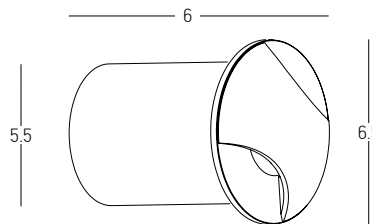

Power 3W
Input 220-240V, 50/60Hz
Color Temperature 3000K
Lumen 290Lm
Cri 90
IP 65
Dimensions Ø: 6.5cm L: 6cm
Material Aluminium - PC Diffuser
Depth Required 6cm
Recessed Mounting Box Ø: 5.5cm L: 6cm (Included)
Color Sandy Black / **Code E301**