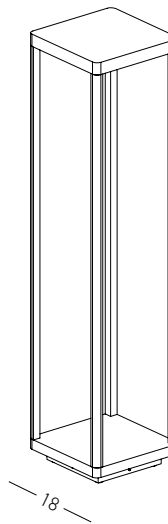

23

18

Power 9W
Input 220-240V, 50/60Hz
Color Temperature 3000K
Lumen 704Lm
Cri 80
IP 54
Dimensions L: 18cm W: 18cm H: 23cm
Material Aluminium - Tempered Glass
Color Graphite / **Code E203**

80

18

Power 9W
Input 220-240V, 50/60Hz
Color Temperature 3000K
Lumen 704Lm
Cri 80
IP 54
Dimensions L: 18cm W: 18cm H: 80cm
Material Aluminium - Tempered Glass
Color Graphite / **Code E204**