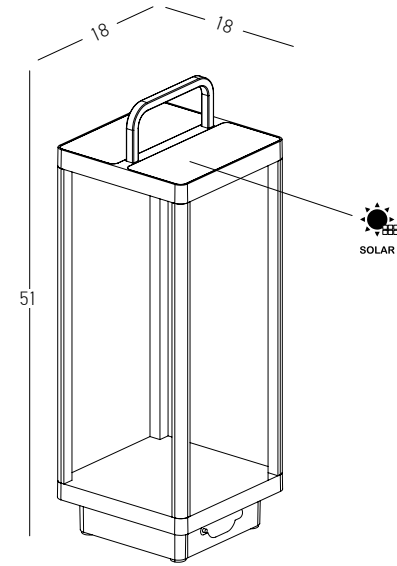

80

18

Power 9W  
 Input 220-240V, 50/60Hz  
 Color Temperature 3000K  
 Lumen 704Lm  
 Cri 80  
 IP 54  
 Dimensions L: 18cm W: 18cm H: 80cm  
 Material Aluminium - Tempered Glass  
 Color Graphite / **Code E204**

Power	9W
Input	220-240V, 50/60Hz
Color Temperature	3000K
Lumen	1180Lm
Cri	90
IP	54
Dimensions	Ø: 9cm H: 65cm
Beam Angle	120°
Material	Aluminium - Tempered Glass
Color	Graphite / <b>Code E298</b>

Power 3W  
 Input 220-240V, 50/60Hz  
 Color Temperature 3000K  
 Lumen 390Lm  
 Cri 80  
 IP 54  
 Dimensions L: 18cm W: 18cm H: 51  
 Switch 1 Switch On/Off  
 Material Aluminium - Tempered Glass  
 Special Feature Solar Panel  
 Portable Lamp  
 USB Cable Included  
 Color Graphite / **Code E302**