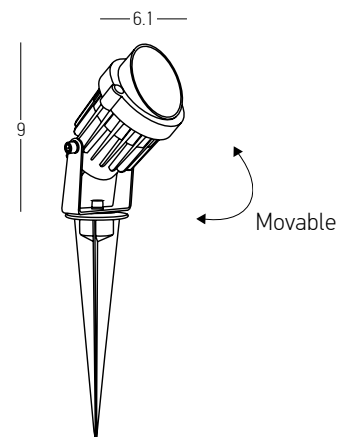

Power 5W
Input 220-240V, 50/60Hz
Color Temperature 3000K
Lumen 380Lm
Cri 80
IP 65
Dimensions Ø: 6.1cm H: 9cm
Beam Angle 36°
Material Aluminium - Tempered Glass
Special Feature 20cm Cable Available
Movable Spot
Spike Included
Color Graphite / **Code E153**