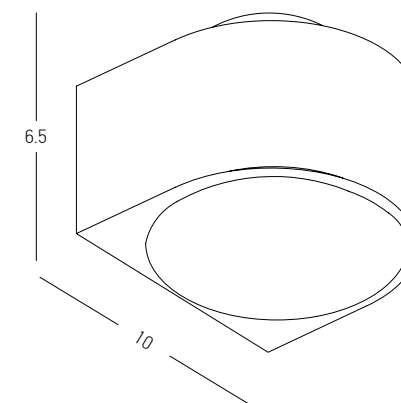

**Wall / Ground Base**  
 Material Aluminium  
 Color Dark Grey / **Code E251**

WALL | p.078-129

Power 10W  
 Input 220-240V, 50/60Hz  
 Color Temperature 3000K  
 Lumen 775Lm  
 Cri 90  
 IP 54  
 Dimensions L: 6.5cm W: 18.3cm H: 3.5cm  
 Material Aluminium - Tempered Glass  
 Special Feature Up - Down Lighting  
 Color Graphite / **Code E315**