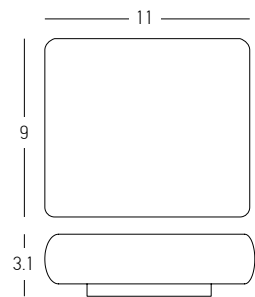

Power 2x 3W
Input 220-240V, 50/60Hz
Color Temperature 3000K
Lumen 480Lm
Cri 80
IP 65
Dimensions L: 3.1cm W: 11cm H: 9cm
Material Aluminium - Tempered Glass
Special Feature Up - Down Lighting
Color Graphite / **Code E238**

Power 2x 6W
Input 220-240V, 50/60Hz
Color Temperature 3000K
Lumen 960Lm
Cri 80
IP 65
Dimensions L: 3.1cm W: 17.5cm H: 9cm
Material Aluminium - Tempered Glass
Special Feature Up - Down Lighting
Color Graphite / **Code E239**

Power 2x 10W
Input 220-240V, 50/60Hz
Color Temperature 3000K
Lumen 1600Lm
Cri 80
IP 65
Dimensions L: 3.1cm W: 30cm H: 9cm
Material Aluminium - Tempered Glass
Special Feature Up - Down Lighting
Color Graphite / **Code E240**