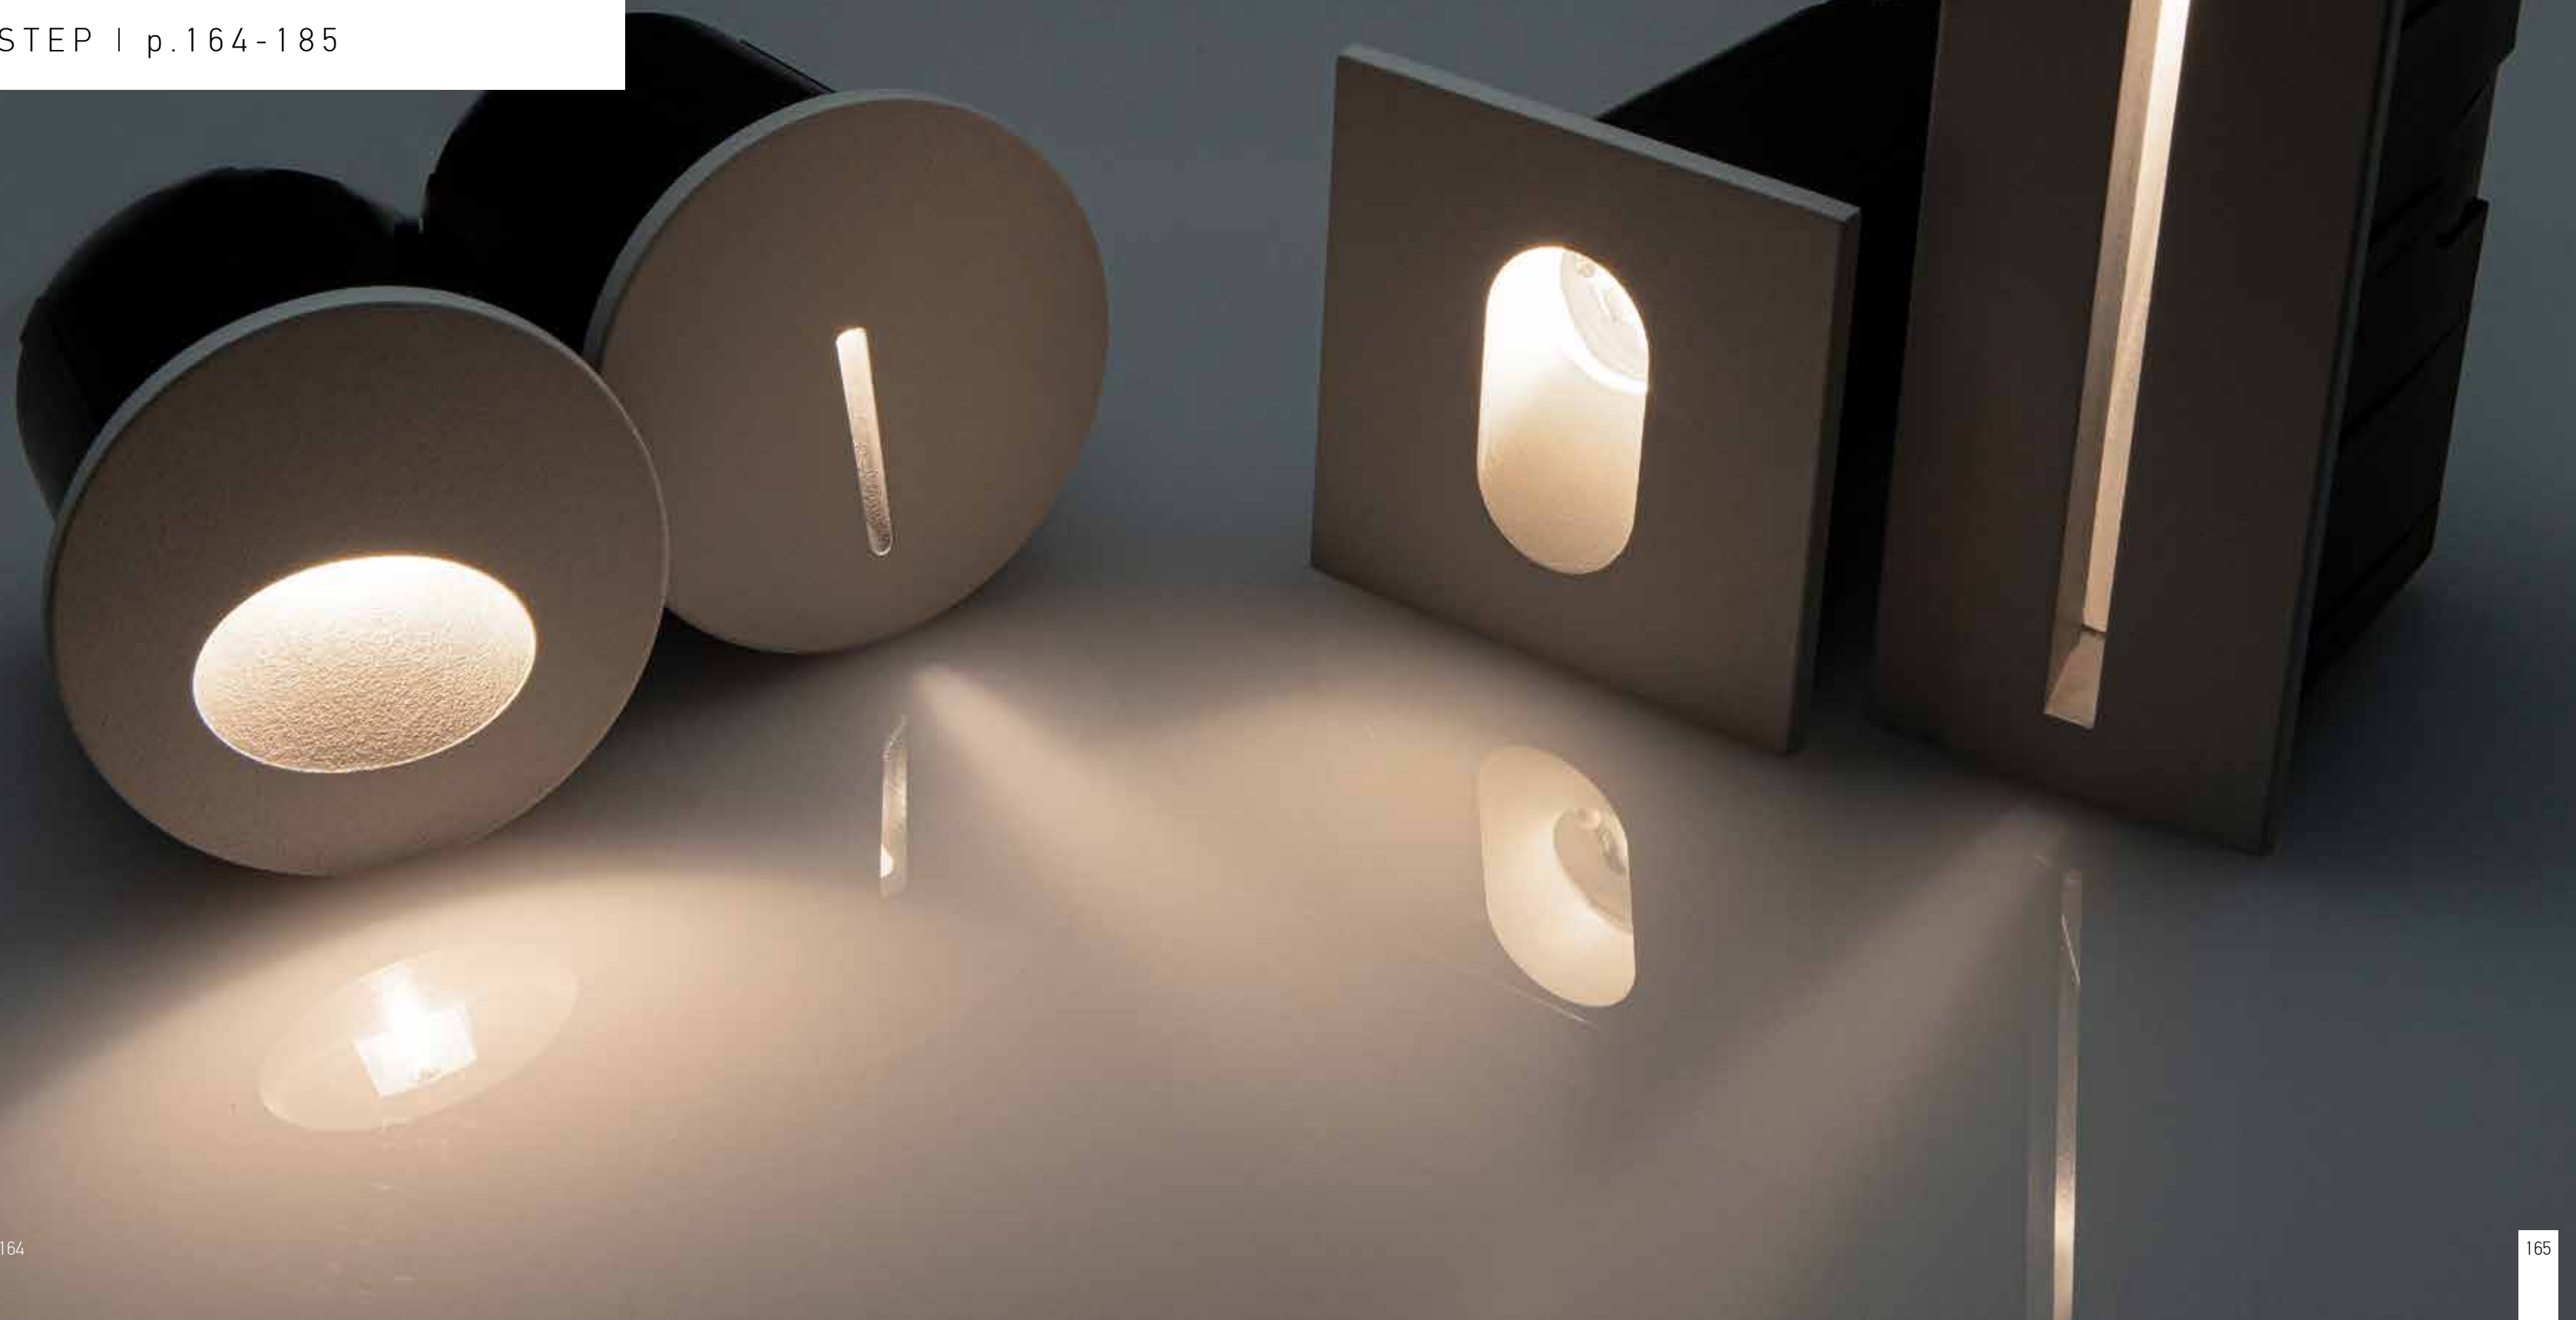

STEP | p.164-185