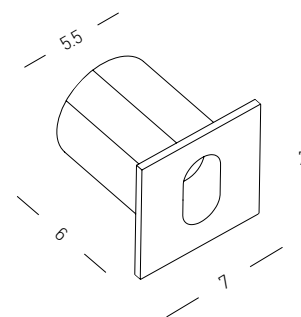

Power 3W
Input 220-240V, 50/60Hz
Color Temperature 3000K
Lumen 92Lm
Cri 90
IP 65
Dimensions Ø: 7cm L: 6.5cm
Material Aluminium - Tempered Glass
Depth Required 6cm
Recessed Mounting Box Ø: 5.5cm L: 6cm (Included)
Color Sandy White / **Code E321**

Power 3W
Input 220-240V, 50/60Hz
Color Temperature 3000K
Lumen 133Lm
Cri 90
IP 65
Dimensions Ø: 7cm L: 6.5cm
Material Aluminium - Tempered Glass
Depth Required 6cm
Recessed Mounting Box Ø: 5.5cm L: 6cm (Included)
Color Sandy White / **Code E320**

Power 3W
Input 220-240V, 50/60Hz
Color Temperature 3000K
Lumen 133Lm
Cri 90
IP 65
Dimensions L: 7.5cm W: 7cm H: 7cm
Material Aluminium - Tempered Glass
Depth Required 7cm
Recessed Mounting Box Ø: 5.5cm L: 7cm (Included)
Color Sandy White / **Code E319**