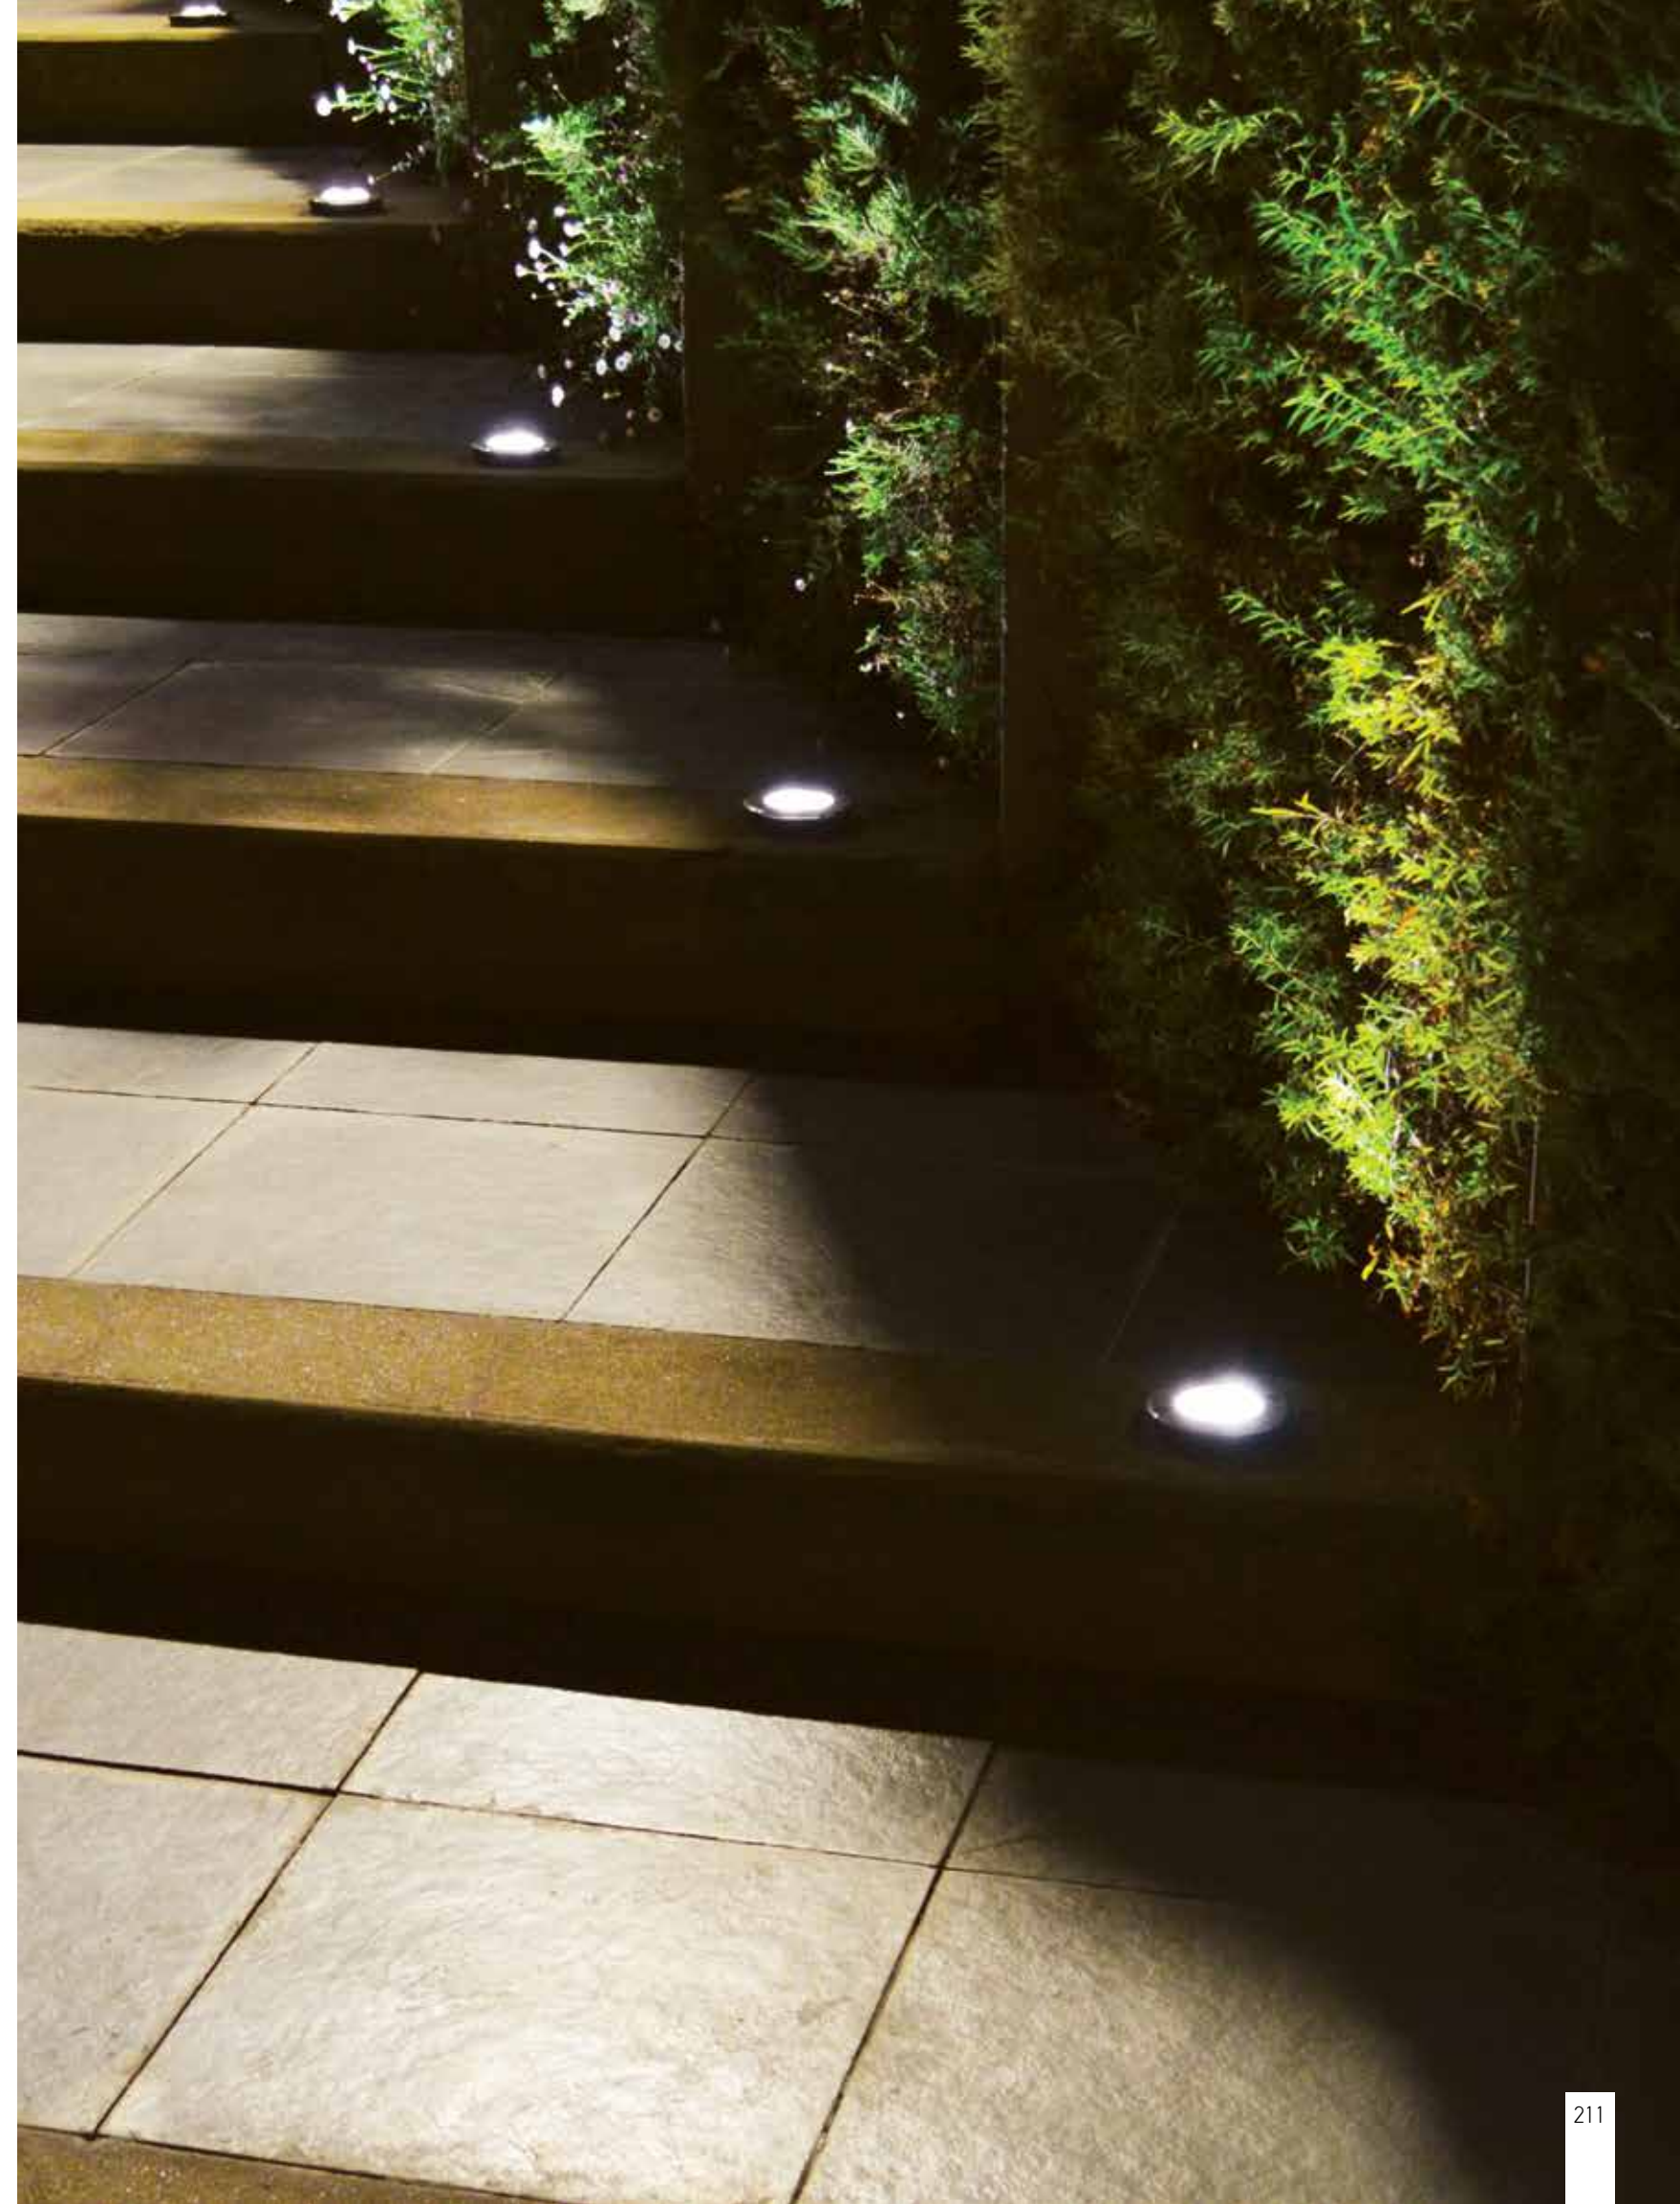

Bulb 1x GU10 LED
Power 10W MAX
Input 220-240V, 50/60Hz
IP 65
IK 8
Dimensions Ø: 10cm H: 10cm
Material Stainless Steel - Tempered Glass
Depth Required 11cm
Recessed Mounting Box Included
Special Feature 50cm Cable Available
GU10 Lampholder Included
Color Stainless Steel / **Code E359**

Power 6W
Input 220-240V, 50/60Hz
Color Temperature 3000K
Lumen 618Lm
Cri 80
IP 67
IK 8
Dimensions Ø: 10cm H: 9.5cm
Beam Angle 36°
Material Stainless Steel - Tempered Glass
Depth Required 12cm
Recessed Mounting Box Included
Special Feature Driver Included
Color Stainless Steel / **Code E189**