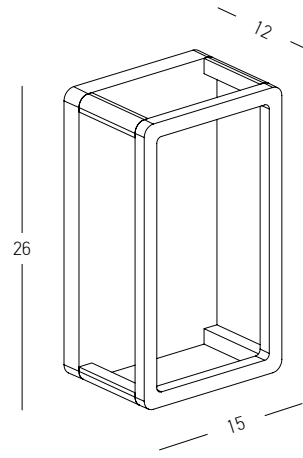

Power 8W
Input 220-240V, 50/60Hz
Color Temperature 3000K
Lumen 481Lm
Cri 80
IP 65
Dimensions L: 12cm W: 15cm H: 26cm
Material Aluminium - PC Diffuser
Color Graphite / **Code E336**