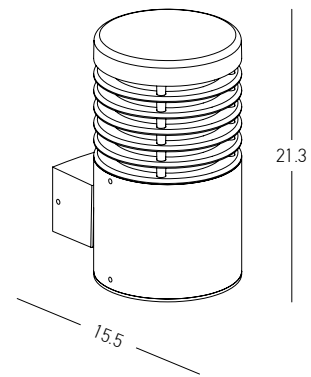

Power 10W
Input 220-240V, 50/60Hz
Color Temperature 3000K
Lumen 919Lm
Cri 80
IP 65
Dimensions Ø: 12cm L: 15.5cm H: 21.3cm
Material Aluminium - PC Diffuser
Color Graphite / **Code E344**