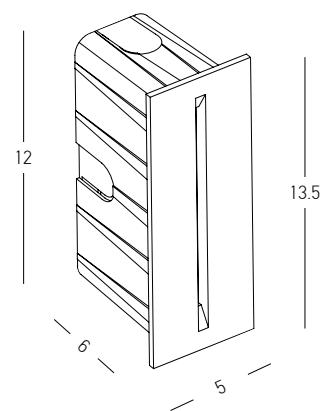

Power	3W
Input	220-240V, 50/60Hz
Color Temperature	3000K
Lumen	92Lm
Cri	90
IP	65
Dimensions	L: 6.5cm W: 5cm H: 13.5cm
Material	Aluminium - Tempered Glass
Depth Required	6cm
Recessed Mounting Box	L: 6cm W: 4.3cm H: 12.6cm (Included)
Color	Sandy White / Code E322