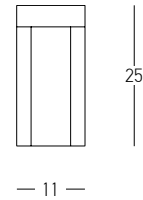

Bulb 1x GU10  
 Power 15W MAX  
 Input 220-240V, 50/60Hz  
 IP 54  
 Dimensions L: 11.5cm W: 5.5cm H: 60cm  
 Base Ø: 11.5cm H: 3cm  
 Spot Dimensions Ø: 5.5cm L: 9.5cm  
 Material Aluminium - Tempered Glass  
 Special Feature Movable Spot  
 Honeycomb Included  
 Color Graphite / **Code E325**

80

18

Power 9W  
 Input 220-240V, 50/60Hz  
 Color Temperature 3000K  
 Lumen 704Lm  
 Cri 80  
 IP 54  
 Dimensions L: 18cm W: 18cm H: 80cm  
 Material Aluminium - Tempered Glass  
 Color Graphite / **Code E204**

Power	9W
Input	220-240V, 50/60Hz
Color Temperature	3000K
Lumen	1180Lm
Cri	90
IP	54
Dimensions	Ø: 9cm H: 65cm
Beam Angle	120°
Material	Aluminium - Tempered Glass
Color	Graphite / <b>Code E298</b>

Power 3W  
 Input 220-240V, 50/60Hz  
 Color Temperature 3000K  
 Lumen 390Lm  
 Cri 80  
 IP 54  
 Dimensions L: 18cm W: 18cm H: 51  
 Switch 1 Switch On/Off  
 Material Aluminium - Tempered Glass  
 Special Feature Solar Panel  
 Portable Lamp  
 USB Cable Included  
 Color Graphite / **Code E302**

Power 2W  
 Input 220-240V, 50/60Hz  
 Color Temperature 3000K  
 Lumen 210Lm  
 Cri 80  
 IP 65  
 Dimensions L: 15.6cm W: 14.5cm H: 24cm  
 Material Aluminium - PC Diffuser  
 Special Feature Solar Panel  
 3 Different Ways of Lighting  
 Sense Distance 3 - 5m  
 Color Graphite / **Code E295**