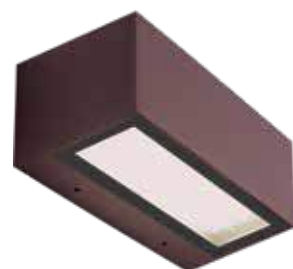

Power 30W
Input 220-240V, 50/60Hz
Color Temperature 3000K
Lumen 2263Lm
Cri 80
IP 65
Dimensions L: 7.5cm W: 50cm H: 6.5cm
Material Aluminium - Tempered Glass
Special Feature Up - Down Lighting
Color Graphite / **Code E227**