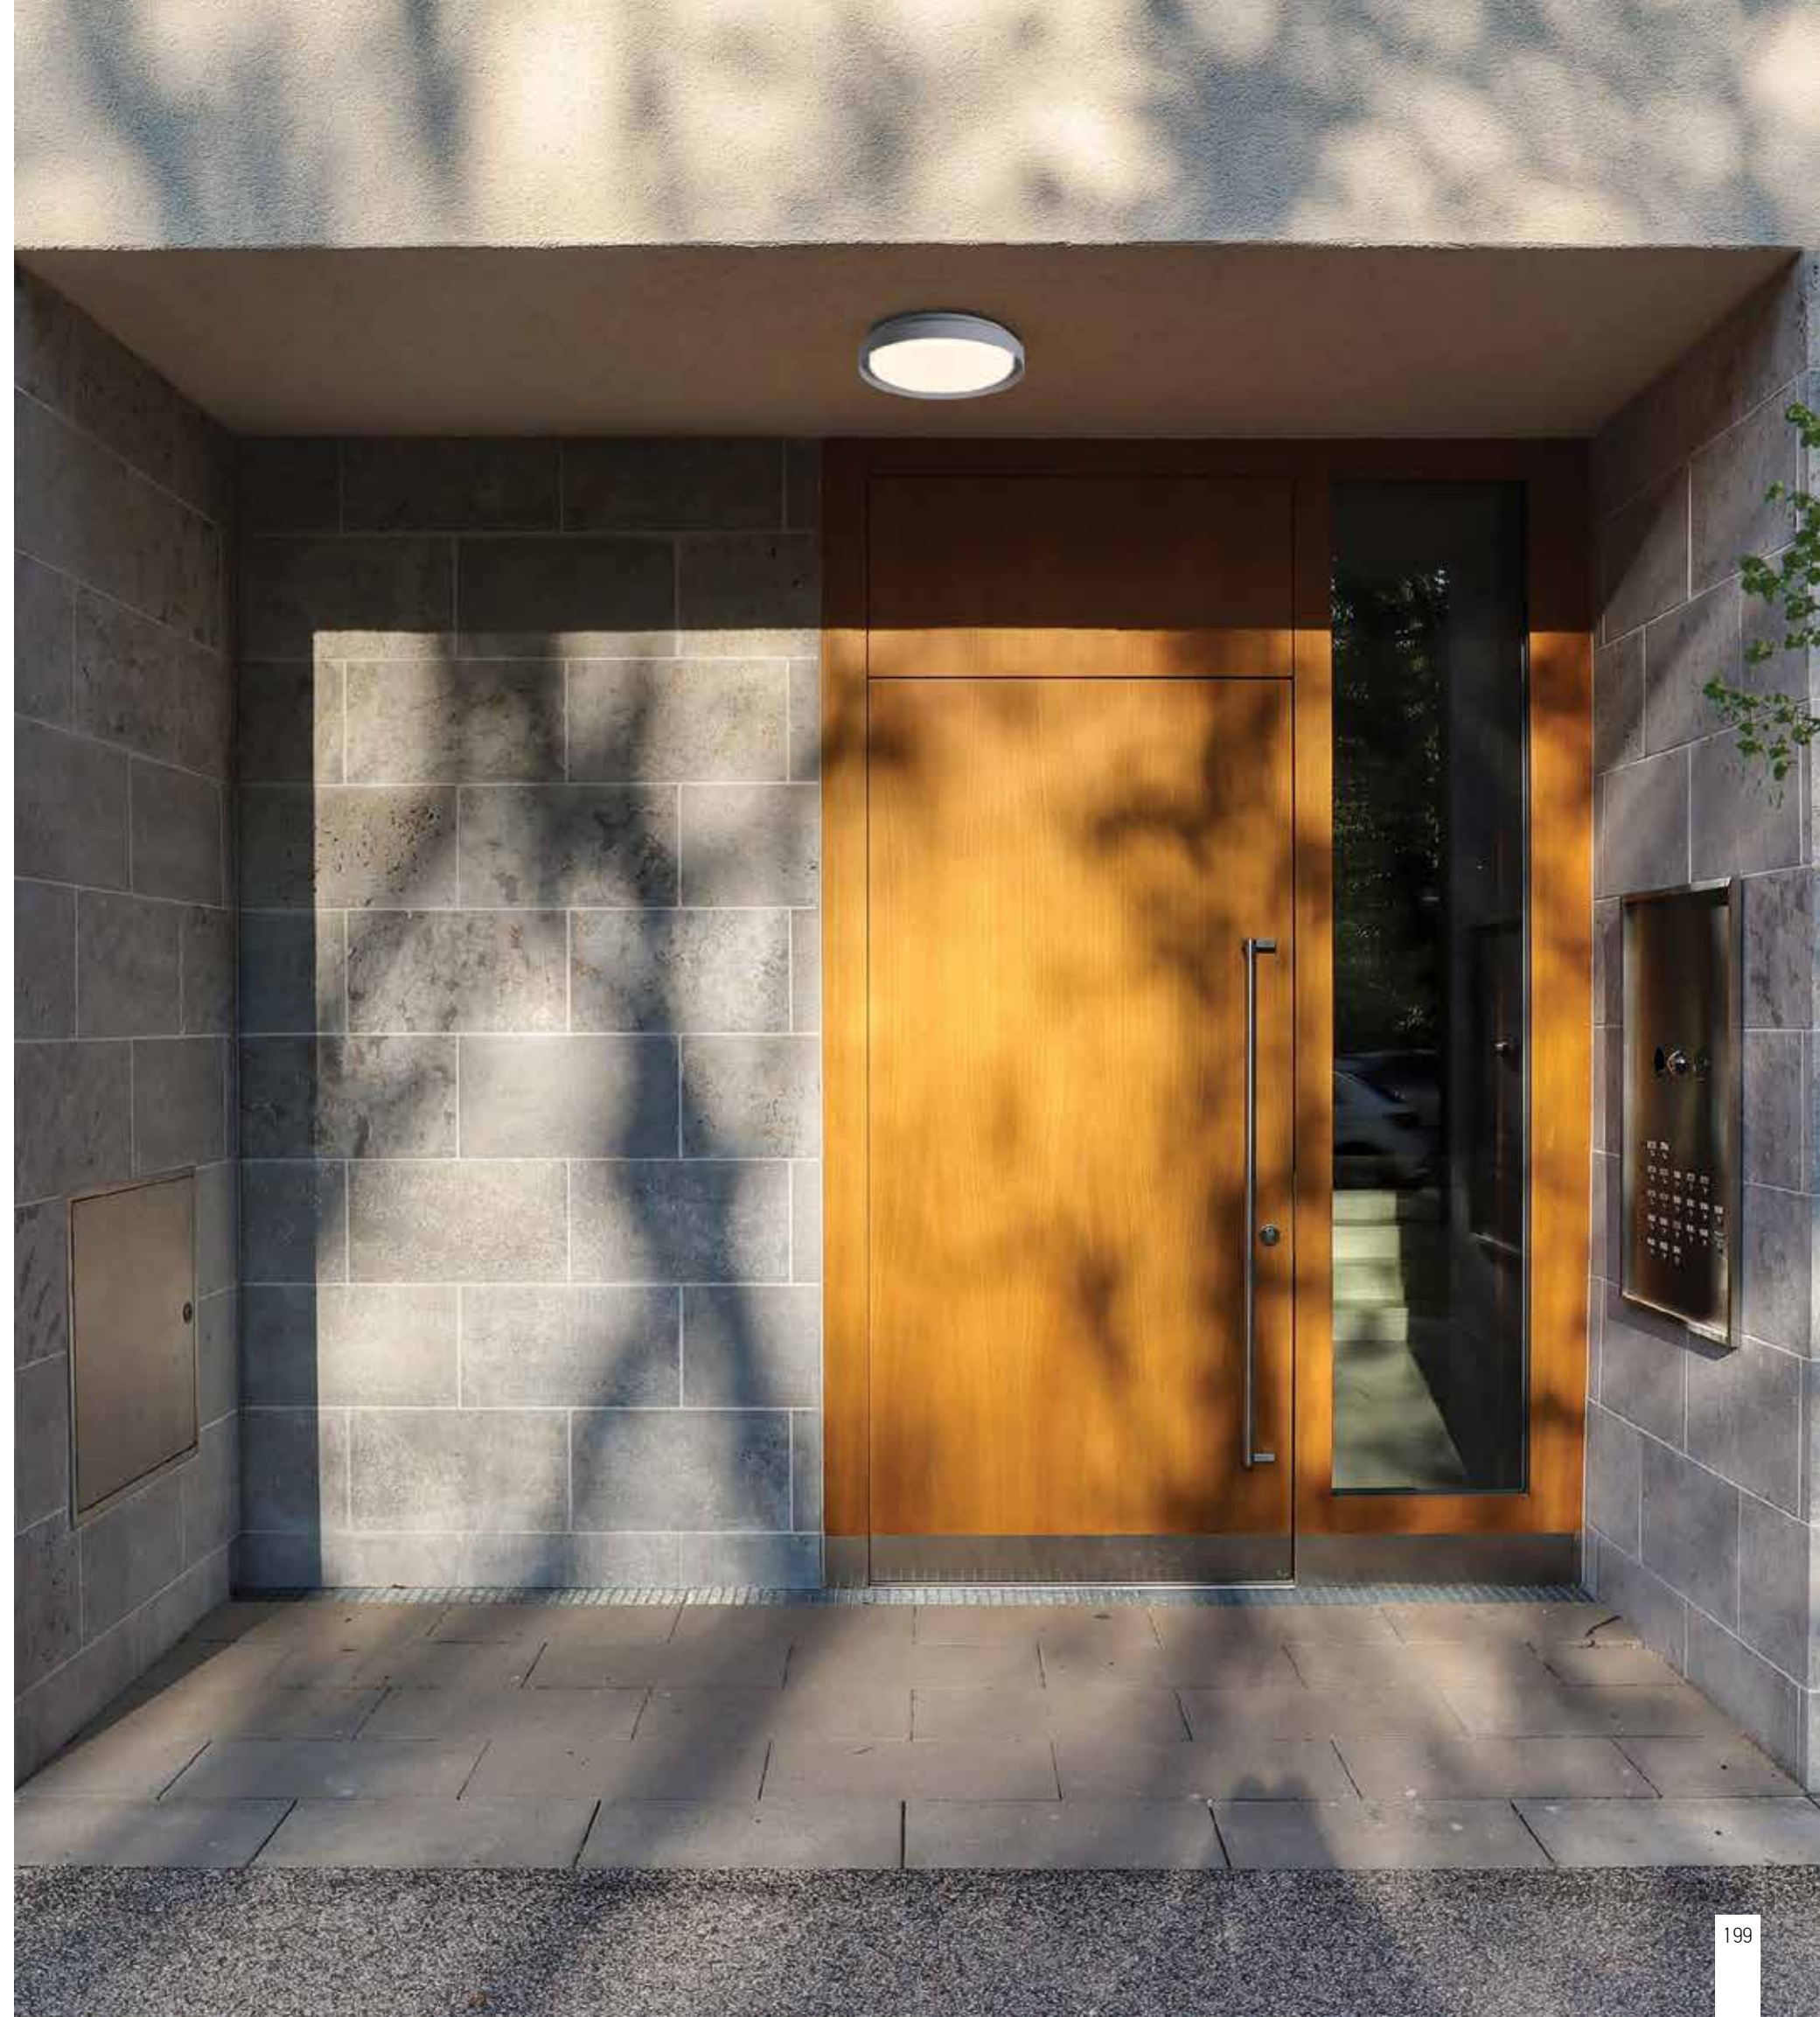

Power 20W
Input 220-240V, 50/60Hz
Color Temperature 3000K
Lumen 2041Lm
Cri 80
IP 65
Dimensions Ø: 27cm H: 7.5cm
Material Aluminium - PC Diffuser
Special Feature Driver Included
Color Sandy White / **Code E326**
Color Graphite / **Code E327**