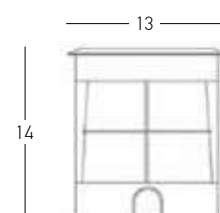

Power 7W
Input 220-240V, 50/60Hz
Color Temperature 3000K
Lumen 560Lm
Cri 80
IP 67
IK 8
Dimensions Ø: 15cm H: 11.5cm
Beam Angle 45°
Material Stainless Steel - Tempered Glass
Depth Required 11.5cm
Recessed Mounting Box Included
Special Feature Asymmetric
50cm Cable Available
Driver Included

Color Stainless Steel / **Code E363**

Power 7W
Input 220-240V, 50/60Hz
Color Temperature 3000K
Lumen 560Lm
Cri 80
IP 67
IK 8
Dimensions Ø: 13cm H: 14cm
Beam Angle 45°
Material Stainless Steel - Tempered Glass
Depth Required 15cm
Recessed Mounting Box Included
Special Feature Asymmetric
50cm Cable Available
Driver Included

Color Stainless Steel / **Code E362**