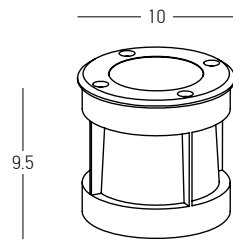

Bulb 1x GU10 LED
Power 10W MAX
Input 220-240V, 50/60Hz
IP 65
IK 8
Dimensions Ø: 10cm H: 10cm
Material Stainless Steel - Tempered Glass
Depth Required 11cm
Recessed Mounting Box Included
Special Feature 50cm Cable Available
GU10 Lampholder Included
Color Stainless Steel / **Code E359**

Power 6W
Input 220-240V, 50/60Hz
Color Temperature 3000K
Lumen 618Lm
Cri 80
IP 67
IK 8
Dimensions Ø: 10cm H: 9.5cm
Beam Angle 36°
Material Stainless Steel - Tempered Glass
Depth Required 12cm
Recessed Mounting Box Included
Special Feature Driver Included
Color Stainless Steel / **Code E189**