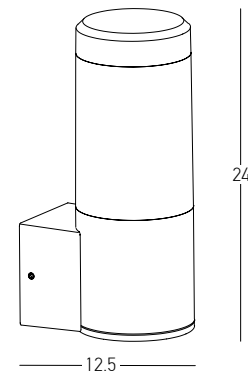

Power 10W
Input 220-240V, 50/60Hz
Color Temperature 3000K
Lumen 990Lm
Cri 80
IP 54
Dimensions L: 12.5cm W: 9cm H: 24cm
Material Aluminium - PC Diffuser
Color Graphite / **Code E276**