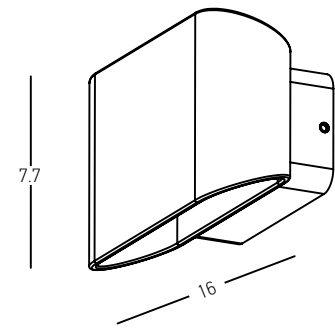

Power 11W
Input 220-240V, 50/60Hz
Color Temperature 3000K
Lumen 900Lm
Cri 80
IP 54
Dimensions L: 10cm W: 16cm H: 7.7cm
Material Aluminium - PC Diffuser
Special Feature Up - Down Lighting
Color Graphite / **Code E274**