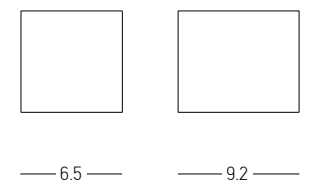

Bulb 2x GU10
Power 15W MAX
Input 220-240V, 50/60Hz
IP 54
Dimensions L: 9.2cm W: 6.5cm H: 15cm
Material Aluminium - Tempered Glass
Special Feature Up - Down Lighting
Color Graphite / **Code E124**

Bulb 1x GU10
Power 15W MAX
Input 220-240V, 50/60Hz
IP 54
Dimensions L: 9.2cm W: 6.5cm H: 9cm
Material Aluminium - Tempered Glass
Color Graphite / **Code E123**

Bulb 2x GU10
Power 15W MAX
Input 220-240V, 50/60Hz
IP 54
Dimensions L: 9.2cm W: 6.5cm H: 15cm
Material Aluminium - Tempered Glass
Special Feature Up - Down Lighting
Color Graphite / **Code E122**

Bulb 1x GU10
Power 15W MAX
Input 220-240V, 50/60Hz
IP 54
Dimensions L: 9.2cm W: 6.5cm H: 9cm
Material Aluminium - Tempered Glass
Color Graphite / **Code E121**