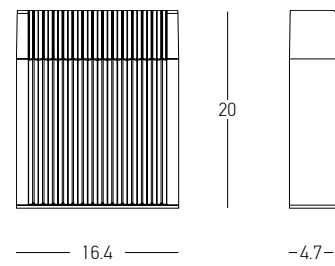

Power 13W
Input 220-240V, 50/60Hz
Color Temperature 3000K
Lumen 638Lm
Cri 80
IP 65
Dimensions L: 4.7cm W: 16.4cm H: 20cm
Material Aluminium - Tempered Glass
Color Graphite / **Code E353**