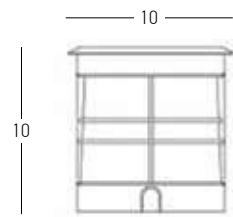

Adjustable

Bulb 1x GU10 LED
Power 10W MAX
Input 220-240V, 50/60Hz
IP 65
IK 8
Dimensions Ø: 10cm H: 10cm
Material Stainless Steel - Tempered Glass
Depth Required 11cm
Recessed Mounting Box Included
Special Feature 50cm Cable Available
GU10 Lampholder Included
Color Stainless Steel / **Code E359**