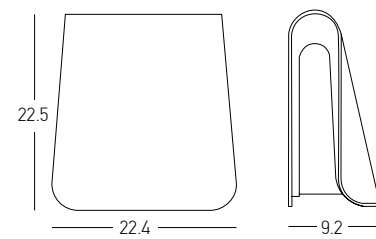

Power 7W
Input 220-240V, 50/60Hz
Color Temperature 3000K
Lumen 480Lm
Cri 80
IP 54
Dimensions L: 6cm W: 15cm H: 15cm
Material Aluminium - Glass
Color Graphite / **Code E243**

Power 6W
Input 220-240V, 50/60Hz
Color Temperature 3000K
Lumen 480Lm
Cri 80
IP 54
Dimensions L: 9.2cm W: 22.4cm H: 22.5cm
Material Aluminium - PC Diffuser
Color Graphite / **Code E245**