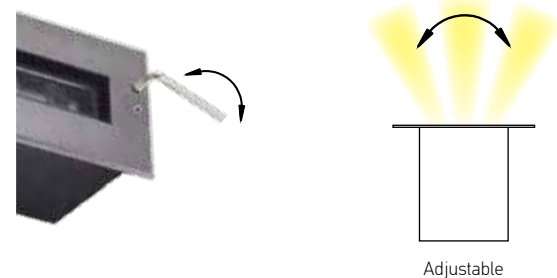

Power 9W
Input 220-240V, 50/60Hz
Color Temperature 3000K
Lumen 720Lm
Cri 80
IP 67
IK 10
Dimensions L: 50cm W: 9.2cm H: 9cm
Beam Angle 45°
Material Aluminium - Stainless Steel - Tempered Glass
Depth Required 11cm
Recessed Mounting Box Included
Special Feature 50cm Cable Available
Driver Included

Color Stainless Steel / Code E366

Power 9W
Input 220-240V, 50/60Hz
Color Temperature 3000K
Lumen 720Lm
Cri 80
IP 67
IK 10
Dimensions L: 33cm W: 10.5cm H: 12.5cm
Beam Angle 45°
Material Aluminium - Stainless Steel - Tempered Glass
Depth Required 14.5cm
Recessed Mounting Box Included
Special Feature Externally Adjustable Light on the frame
50cm Cable Available
Driver Included

Color Stainless Steel / Code E365