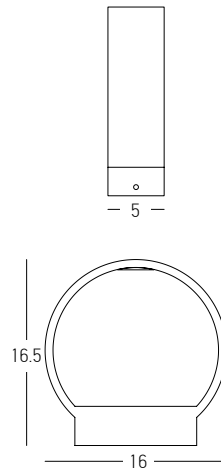

Power 7W
Input 220-240V, 50/60Hz
Color Temperature 3000K
Lumen 530Lm
Cri 80
IP 65
Dimensions L: 16.5cm W: 16cm H: 5cm
Material Aluminium - Tempered Glass
Special Feature Up - Down Lighting
Color Dark Brown / **Code E268**