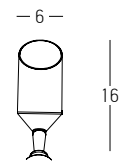

Bulb 1x GU10 LED
Power 7W MAX
Input 220-240V, 50/60Hz
IP 54
Dimensions Ø: 8.6cm L: 15.5cm H: 7.3cm
Material ABS - Tempered Glass
Special Feature 30cm Cable Available
Movable Spot
Spike Included
Color Black / **Code E310**