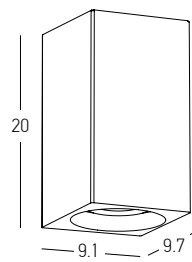

Power 4W
Input 220-240V, 50/60Hz
Color Temperature 3000K
Lumen 340Lm
Cri 80
IP 65
Dimensions L: 9.7cm W: 9.1cm H: 10.5cm
Beam Angle 36°
Dimmable Triac ☐
Material Concrete - Aluminium
Color Natural Concrete / **Code E253**

Power 2x 4W
Input 220-240V, 50/60Hz
Color Temperature 3000K
Lumen 600Lm
Cri 80
IP 65
Dimensions L: 9.7cm W: 9.1cm H: 20cm
Beam Angle 36°
Dimmable Triac ☐
Material Concrete - Aluminium
Color Natural Concrete / **Code E254**