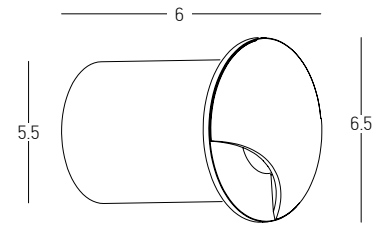

Power 3W
Input 220-240V, 50/60Hz
Color Temperature 3000K
Lumen 230Lm
Cri 90
IP 65
Dimensions Ø: 6.5cm L: 6cm
Material Aluminium - PC Diffuser
Depth Required 6cm
Recessed Mounting Box Ø: 5.5cm L: 6cm (Included)
Color Sandy Black / **Code E300**