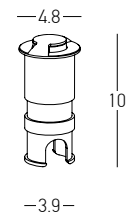

Power 3W
Input 24V
Color Temperature 3000K
Lumen 150Lm
Cri 80
IP 65
IK 10
Dimensions Ø: 4.8cm H: 10cm
Material Aluminium - Stainless Steel - PC Diffuser
Depth Required 13cm
Recessed Mounting Box Included
Recommended Driver D-20-24 (Not Included)
Color Aluminium / **Code E180**