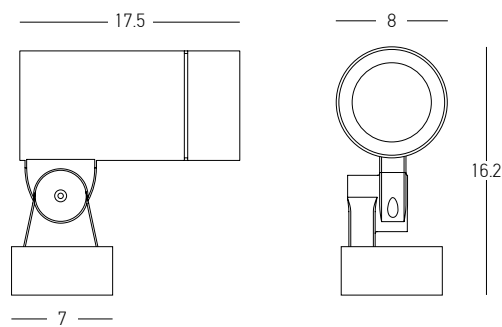

Power 15W
Input 220-240V, 50/60Hz
Color Temperature 3000K
Lumen 1243Lm
Cri 80
IP 65
Dimensions Ø: 8cm L: 16.2cm
Base Ø: 7cm
Optic 32°
Material Aluminium - Tempered Glass
Color Graphite / **Code E235**

Power 15W
Input 220-240V, 50/60Hz
Color Temperature 3000K
Lumen 1243Lm
Cri 80
IP 65
Dimensions Ø: 8cm L: 16.2cm
Base Ø: 7cm
Optic 12°
Material Aluminium - Tempered Glass
Color Graphite / **Code E235-12D**