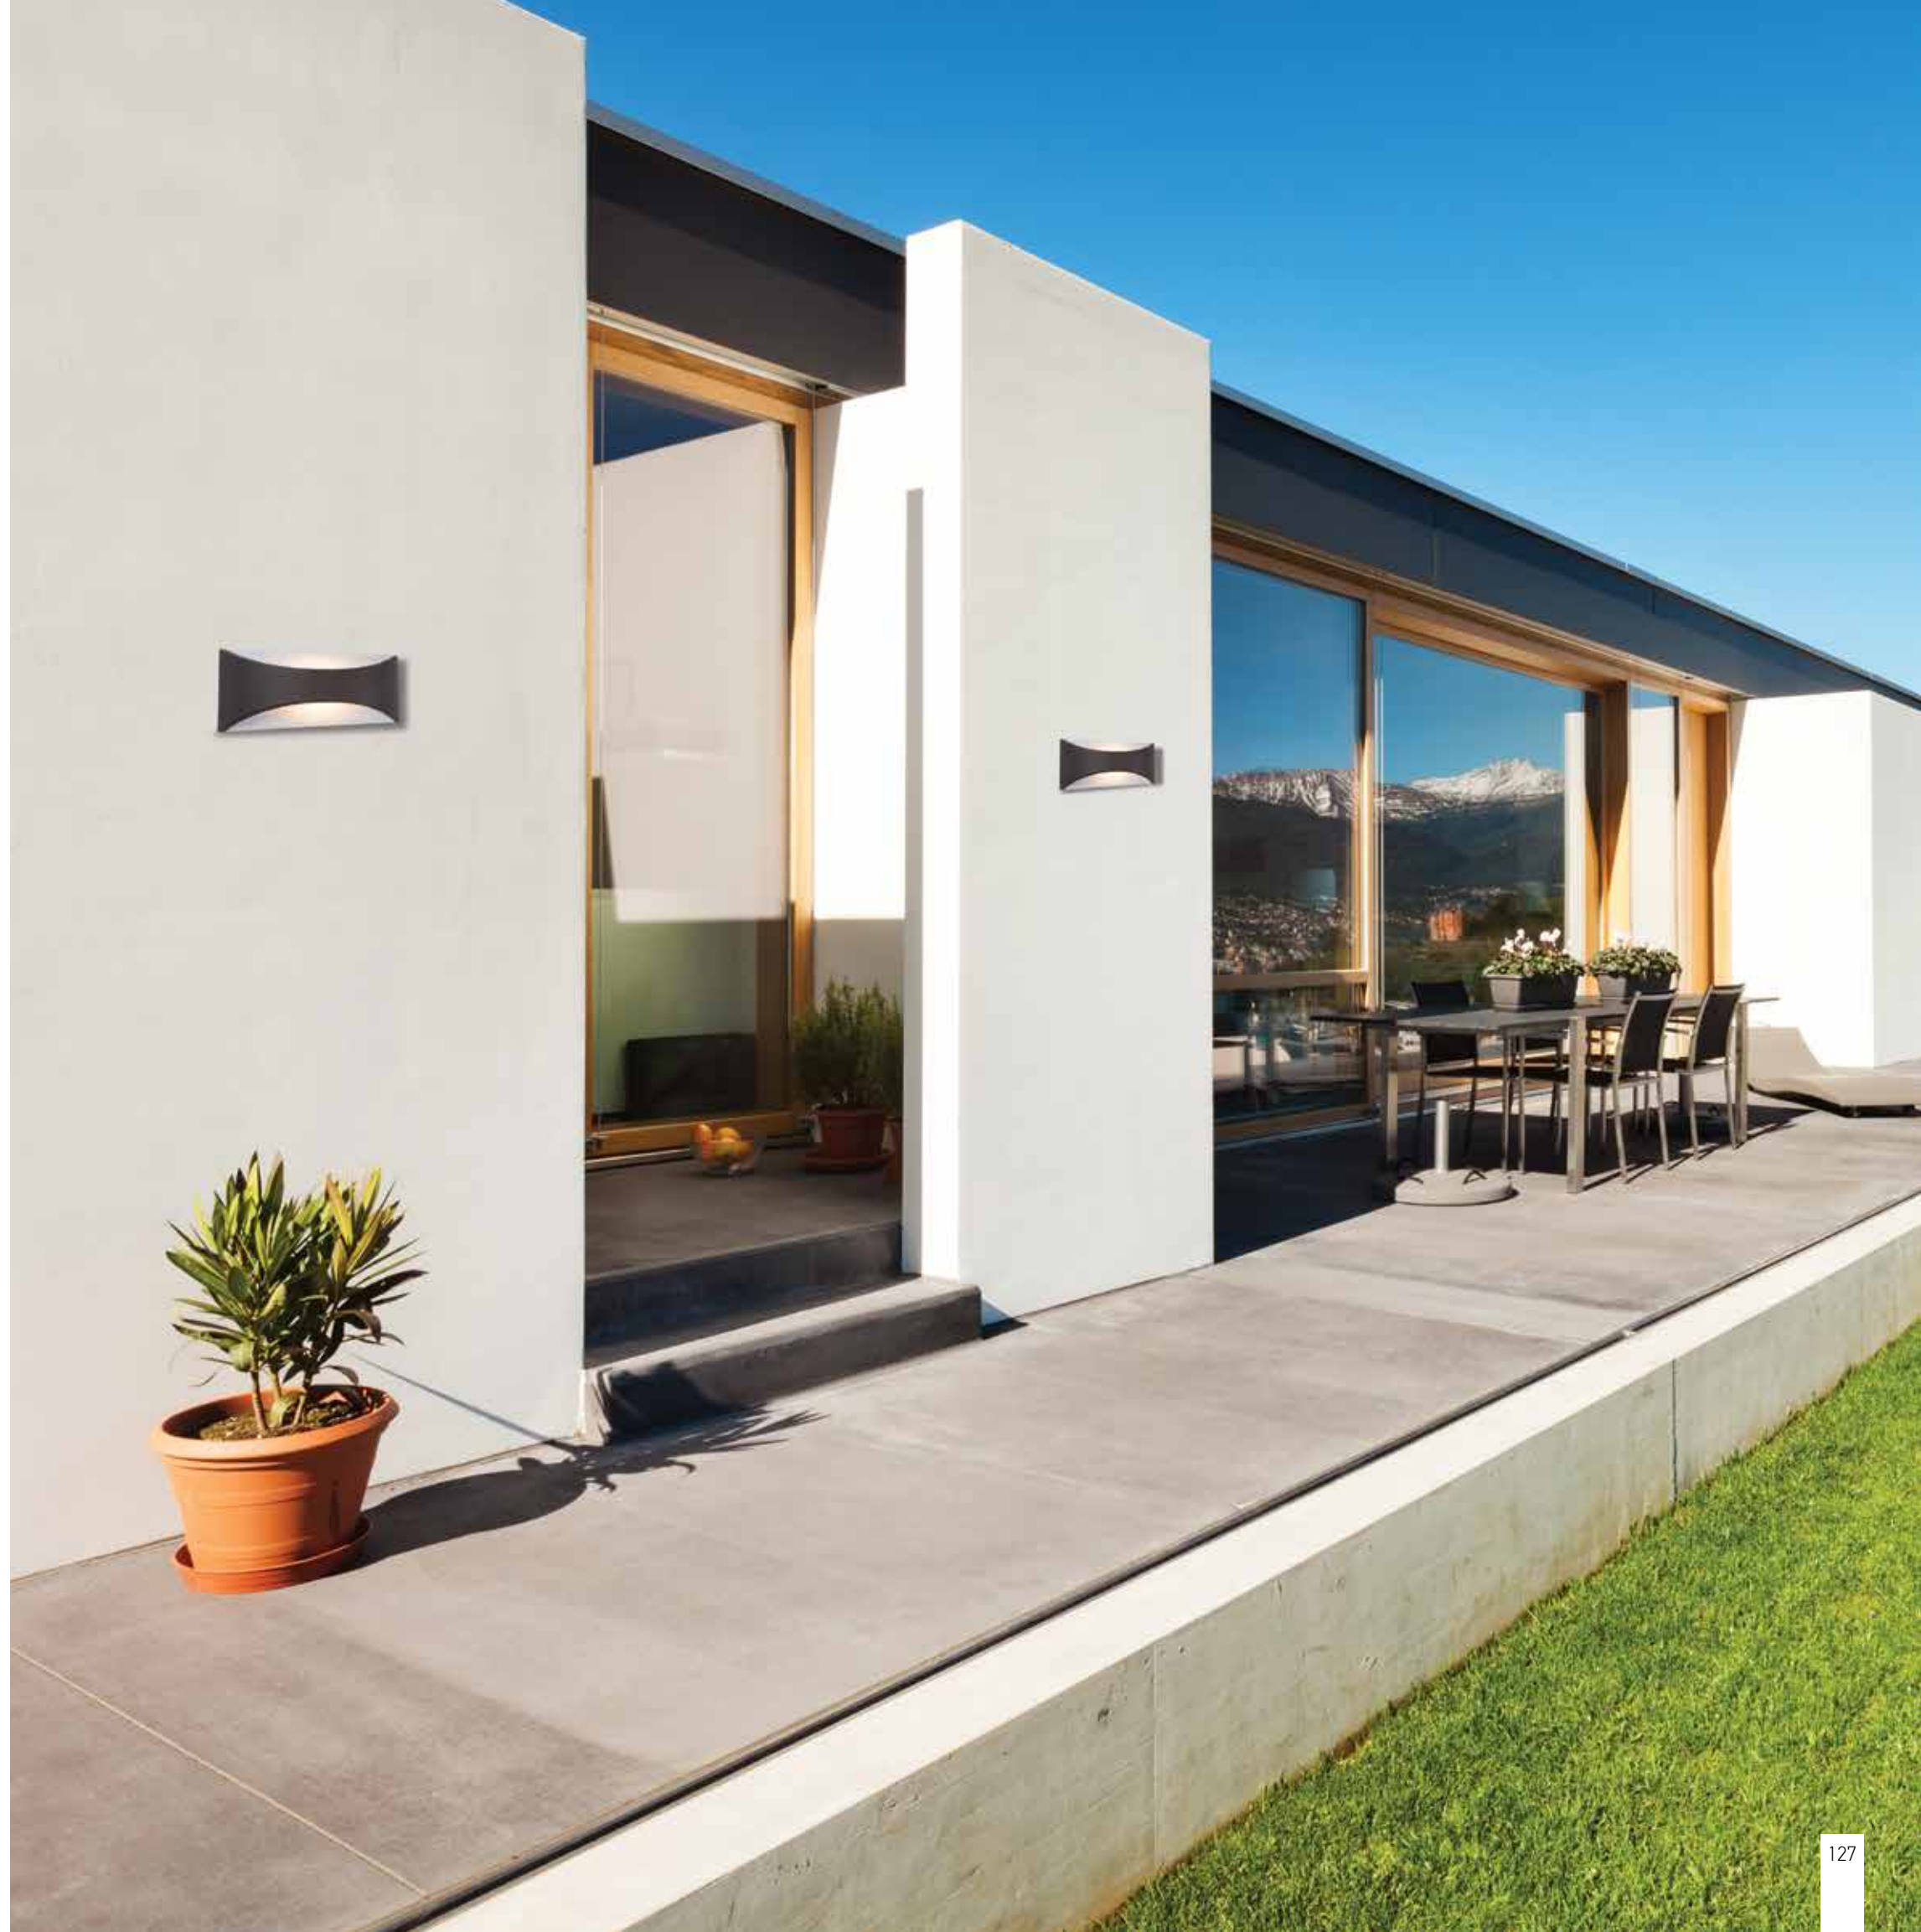

Power 11W
Input 220-240V, 50/60Hz
Color Temperature 3000K
Lumen 640Lm
Cri 80
IP 65
Dimensions L: 9.6cm W: 30cm H: 12cm
Material Aluminium - Opal PC Diffuser
Special Feature Up - Down Lighting
Color Dark Grey / **Code E265**
Color Dark Brown / **Code E266**