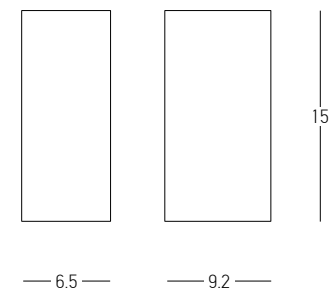

Bulb 2x GU10
Power 15W MAX
Input 220-240V, 50/60Hz
IP 54
Dimensions L: 9.2cm W: 6.5cm H: 15cm
Material Aluminium - Tempered Glass
Special Feature Up - Down Lighting
Color Sandy White / **Code E151**