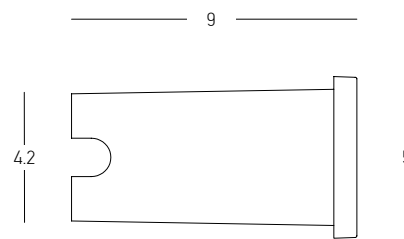

Power 3W
Input 220-240V, 50/60Hz
Color Temperature 3000K
Lumen 230Lm
Cri 90
IP 65
Dimensions Ø: 6.5cm L: 6cm
Material Aluminium - PC Diffuser
Depth Required 6cm
Recessed Mounting Box Ø: 5.5cm L: 6cm (Included)
Color Sandy Black / **Code E300**

Power 3W
Input 220-240V, 50/60Hz
Color Temperature 3000K
Lumen 290Lm
Cri 90
IP 65
Dimensions Ø: 6.5cm L: 6cm
Material Aluminium - PC Diffuser
Depth Required 6cm
Recessed Mounting Box Ø: 5.5cm L: 6cm (Included)
Color Sandy Black / **Code E301**

Power 2W
Input 220-240V, 50/60Hz
Color Temperature 3000K
Lumen 200Lm
Cri 80
IP 65
Dimensions Ø: 5cm L: 9cm
Material Stainless Steel- PC Diffuser
Depth Required 8cm
Recessed Mounting Box Ø: 4.2cm L: 8cm (Included)
Color Stainless Steel / **Code E288**