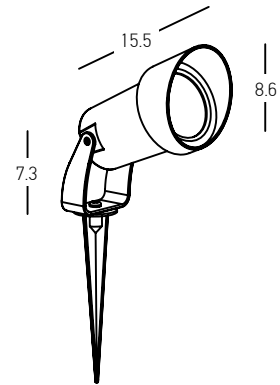

Bulb 1x GU10 LED  
 Power 7W MAX  
 Input 220-240V, 50/60Hz  
 IP 54  
 Dimensions Ø: 8.6cm L: 15.5cm H: 7.3cm  
 Material ABS - Tempered Glass  
 Special Feature 30cm Cable Available  
 Movable Spot  
 Spike Included  
 Color Black / **Code E310**