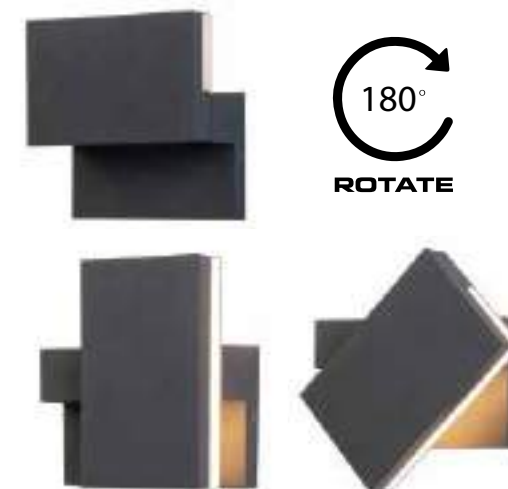

Power 10W
Input 220-240V, 50/60Hz
Color Temperature 3000K
Lumen 810Lm
Cri 80
IP 65
Dimensions L: 7.8cm W: 16cm H: 10-16cm
Material Aluminium - PC Diffuser
Special Feature Movable
Color Graphite / **Code E199**