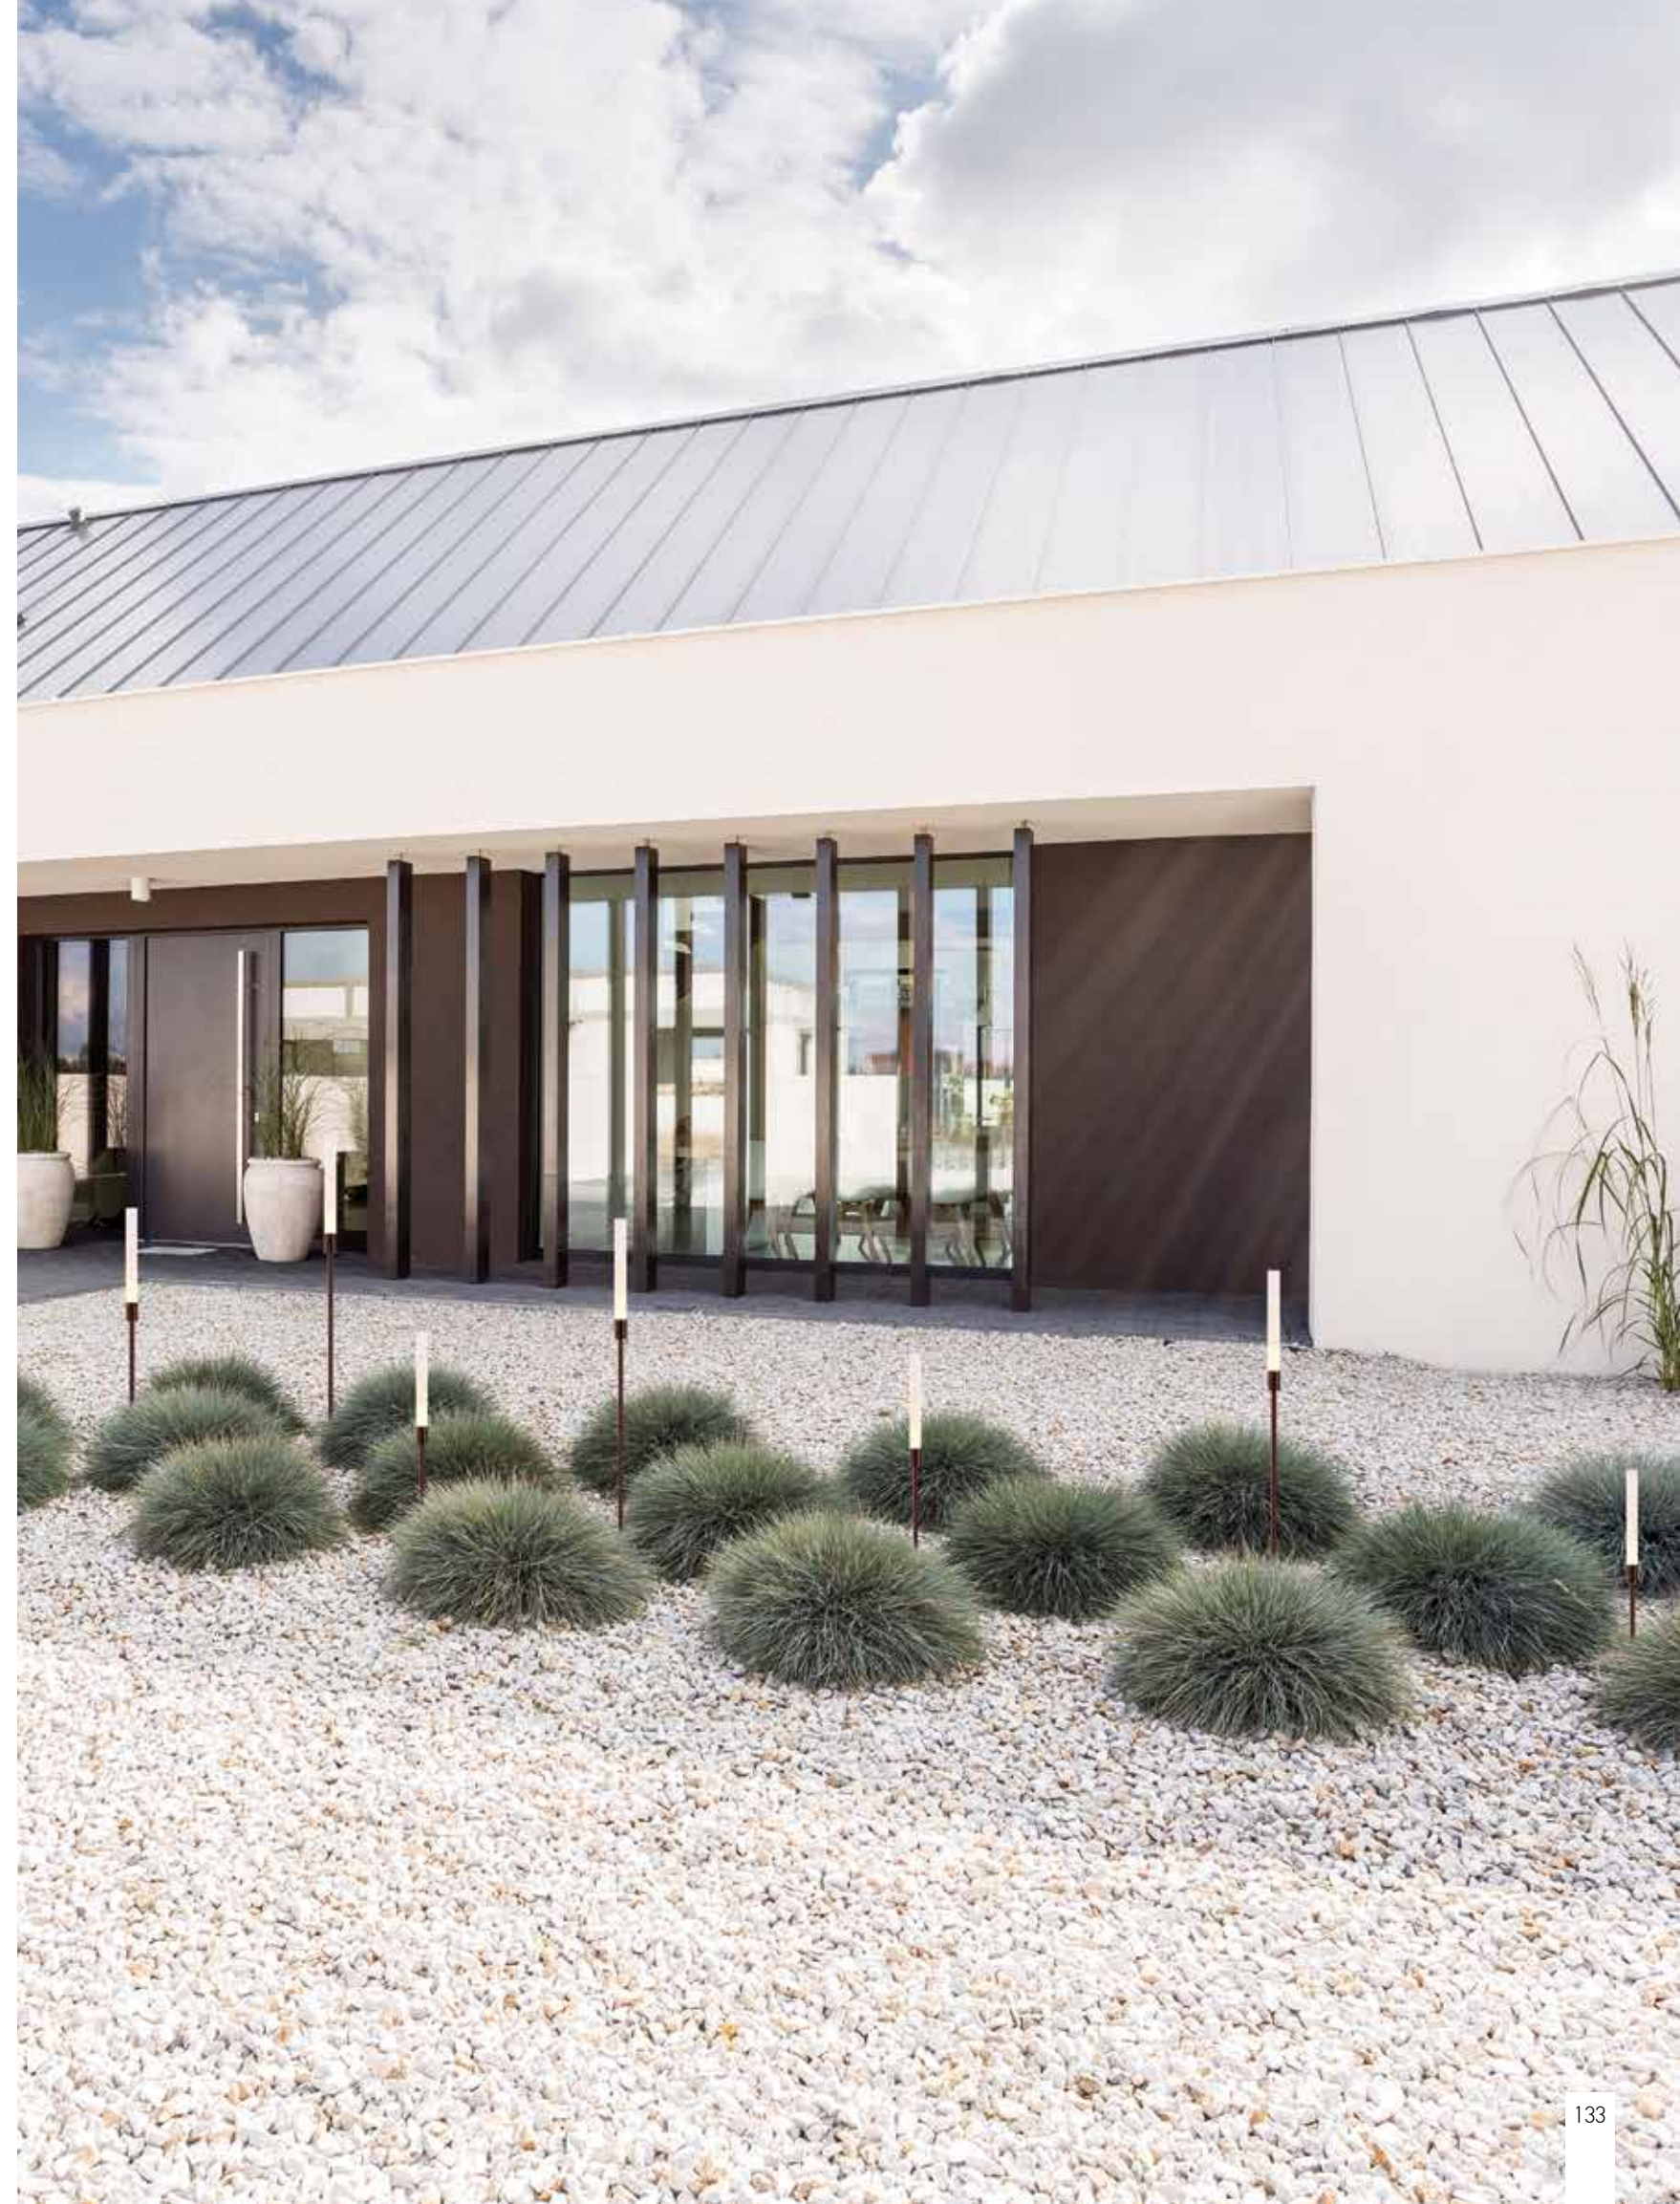

Power 3W
Input 24V
Color Temperature 3000K
Lumen 180Lm
Cri 80
IP 65
Dimensions Ø: 2.6cm H: 100cm
Base Ø: 10cm H: 2cm
Material Aluminium - Acrylic
Special Feature 30cm Cable Available
Spike & Base Included
Recommended Driver D-20-24 (Not Included)
In Parallel Connection 1-6 pcs

Color Dark Brown / **Code E373**

Driver **D-20-24**
Power 20W
Input 220-240V, 50/60Hz
Output 24V
Dimensions L: 12cm W: 4cm H: 2.5cm
IP 20

Waterproof Connection Box 1in / 1out , 16A , 450V
IP 67
Color Black / **Code Z0800-BA**