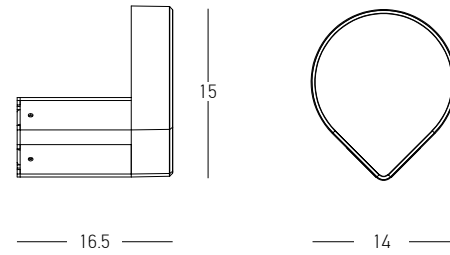

Power 30W  
 Input 220-240V, 50/60Hz  
 Color Temperature 3000K  
 Lumen 986Lm  
 Cri 80  
 IP 65  
 Dimensions L: 8m W: 16.6cm H: 60cm  
 Material Aluminium - Tempered Glass  
 Special Feature Double Sided Lighting  
 Color Graphite / **Code E368**

Power 10W  
 Input 220-240V, 50/60Hz  
 Color Temperature 3000K  
 Lumen 923Lm  
 Cri 80  
 IP 65  
 Dimensions Ø: 12cm H: 50cm  
 Material Aluminium - PC Diffuser  
 Color Graphite / **Code E345**

Power	7W
Input	220-240V, 50/60Hz
Color Temperature	3000K
Lumen	639Lm
Cri	80
IP	54
Dimensions	L: 12.8cm W: 12.8cm H: 50cm
Material	Aluminium - PC Diffuser
Special Feature	2 European Sockets 220-240V
Color	Graphite / <b>Code E354</b>

Power 11W  
Input 220-240V, 50/60Hz  
Color Temperature 3000K  
Lumen 993Lm  
Cri 80  
IP 65  
Dimensions L: 13cm W: 13cm H: 50cm  
Beam Angle 120°  
Material Aluminium - PC Diffuser  
Special Feature Double Sided Lighting  
Color Graphite / **Code E356**