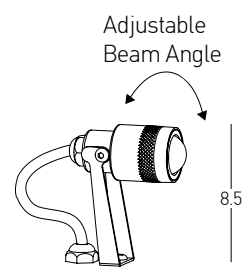

Power 2.1W
Input 220-240V, 50/60Hz
Color Temperature 2700K
Lumen 168Lm
Cri 80
IP 54
Dimensions L: 8cm H: 8.5cm
Base Ø: 6.6cm H: 4.2cm
Beam Angle 10°-60°
Material Aluminium - Stainless Steel
Special Feature 60cm Cable Available
Stick Ø: 3.2cm H: 8cm
Spike Included
Color Sandy Black / **Code E177-B**

Power 2.1W
Input 3V , 700mA
Color Temperature 2700K
Lumen 168Lm
Cri 80
IP 54
Dimensions L: 8cm H: 8.5cm
Beam Angle 10-60°
Material Aluminium - Stainless Steel
Special Feature 60cm Cable Available
Stick Ø: 3.2cm H: 8cm
Spike Included
Recommended Driver V350-1050 (Not Included)
In Series Connection 1-10 pcs
Color Sandy Black / **Code E177-A**

Driver
Power 34W
Input 220-240V, 50/60Hz
Output 2 - 32V
Dimensions L: 15cm W: 4cm H: 3cm
IP 20

V350-1050