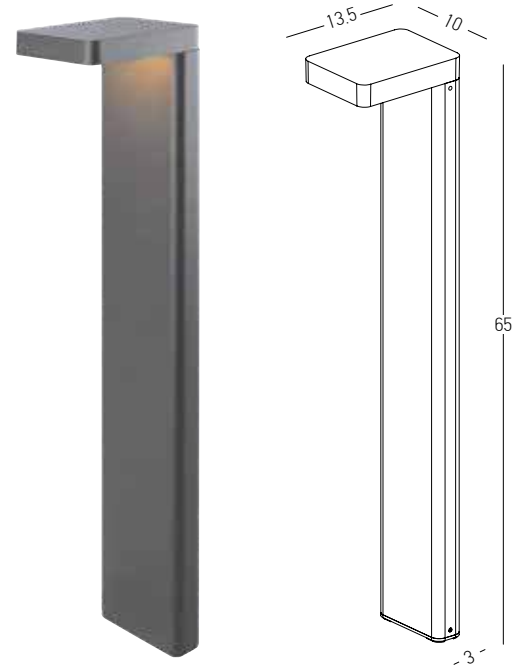

Power 30W  
 Input 220-240V, 50/60Hz  
 Color Temperature 3000K  
 Lumen 986Lm  
 Cri 80  
 IP 65  
 Dimensions L: 8m W: 16.6cm H: 60cm  
 Material Aluminium - Tempered Glass  
 Special Feature Double Sided Lighting  
 Color Graphite / **Code E368**

Power 9W  
Input 220-240V, 50/60Hz  
Color Temperature 3000K  
Lumen 710Lm  
Cri 80  
IP 54  
Dimensions L: 13.5cm W: 10cm H: 65cm  
Beam Angle 120°  
Material Aluminium - Tempered Glass  
Color Graphite / **Code E297**