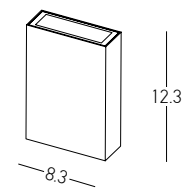

Power 11W
Input 220-240V, 50/60Hz
Color Temperature 3000K
Lumen 653Lm
Cri 80
IP 54
Dimensions L: 7.5cm W: 22cm H: 3.2cm
Material Aluminium - Tempered Glass
Color Sandy White / **Code E168**

Power 2x 2W
Input 220-240V, 50/60Hz
Color Temperature 3000K
Lumen 320Lm
Cri 80
IP 65
Dimensions L: 3cm W: 8.3cm H: 12.3cm
Material ABS - PC Diffuser
Special Feature Up - Down Lighting
Color White / **Code E216**