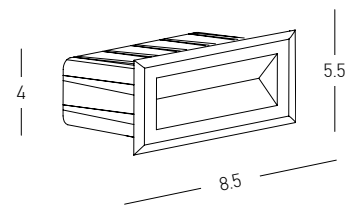

Power 3W
Input 220-240V, 50/60Hz
Color Temperature 3000K
Lumen 195Lm
Cri 80
IP 65
Dimensions L: 6.5cm W: 8.5cm H: 5.5cm
Material Aluminium - Tempered Glass
Depth Required 6cm
Recessed Mounting Box L: 6cm W: 8cm H: 4cm (Included)

Color Graphite / **Code E323**