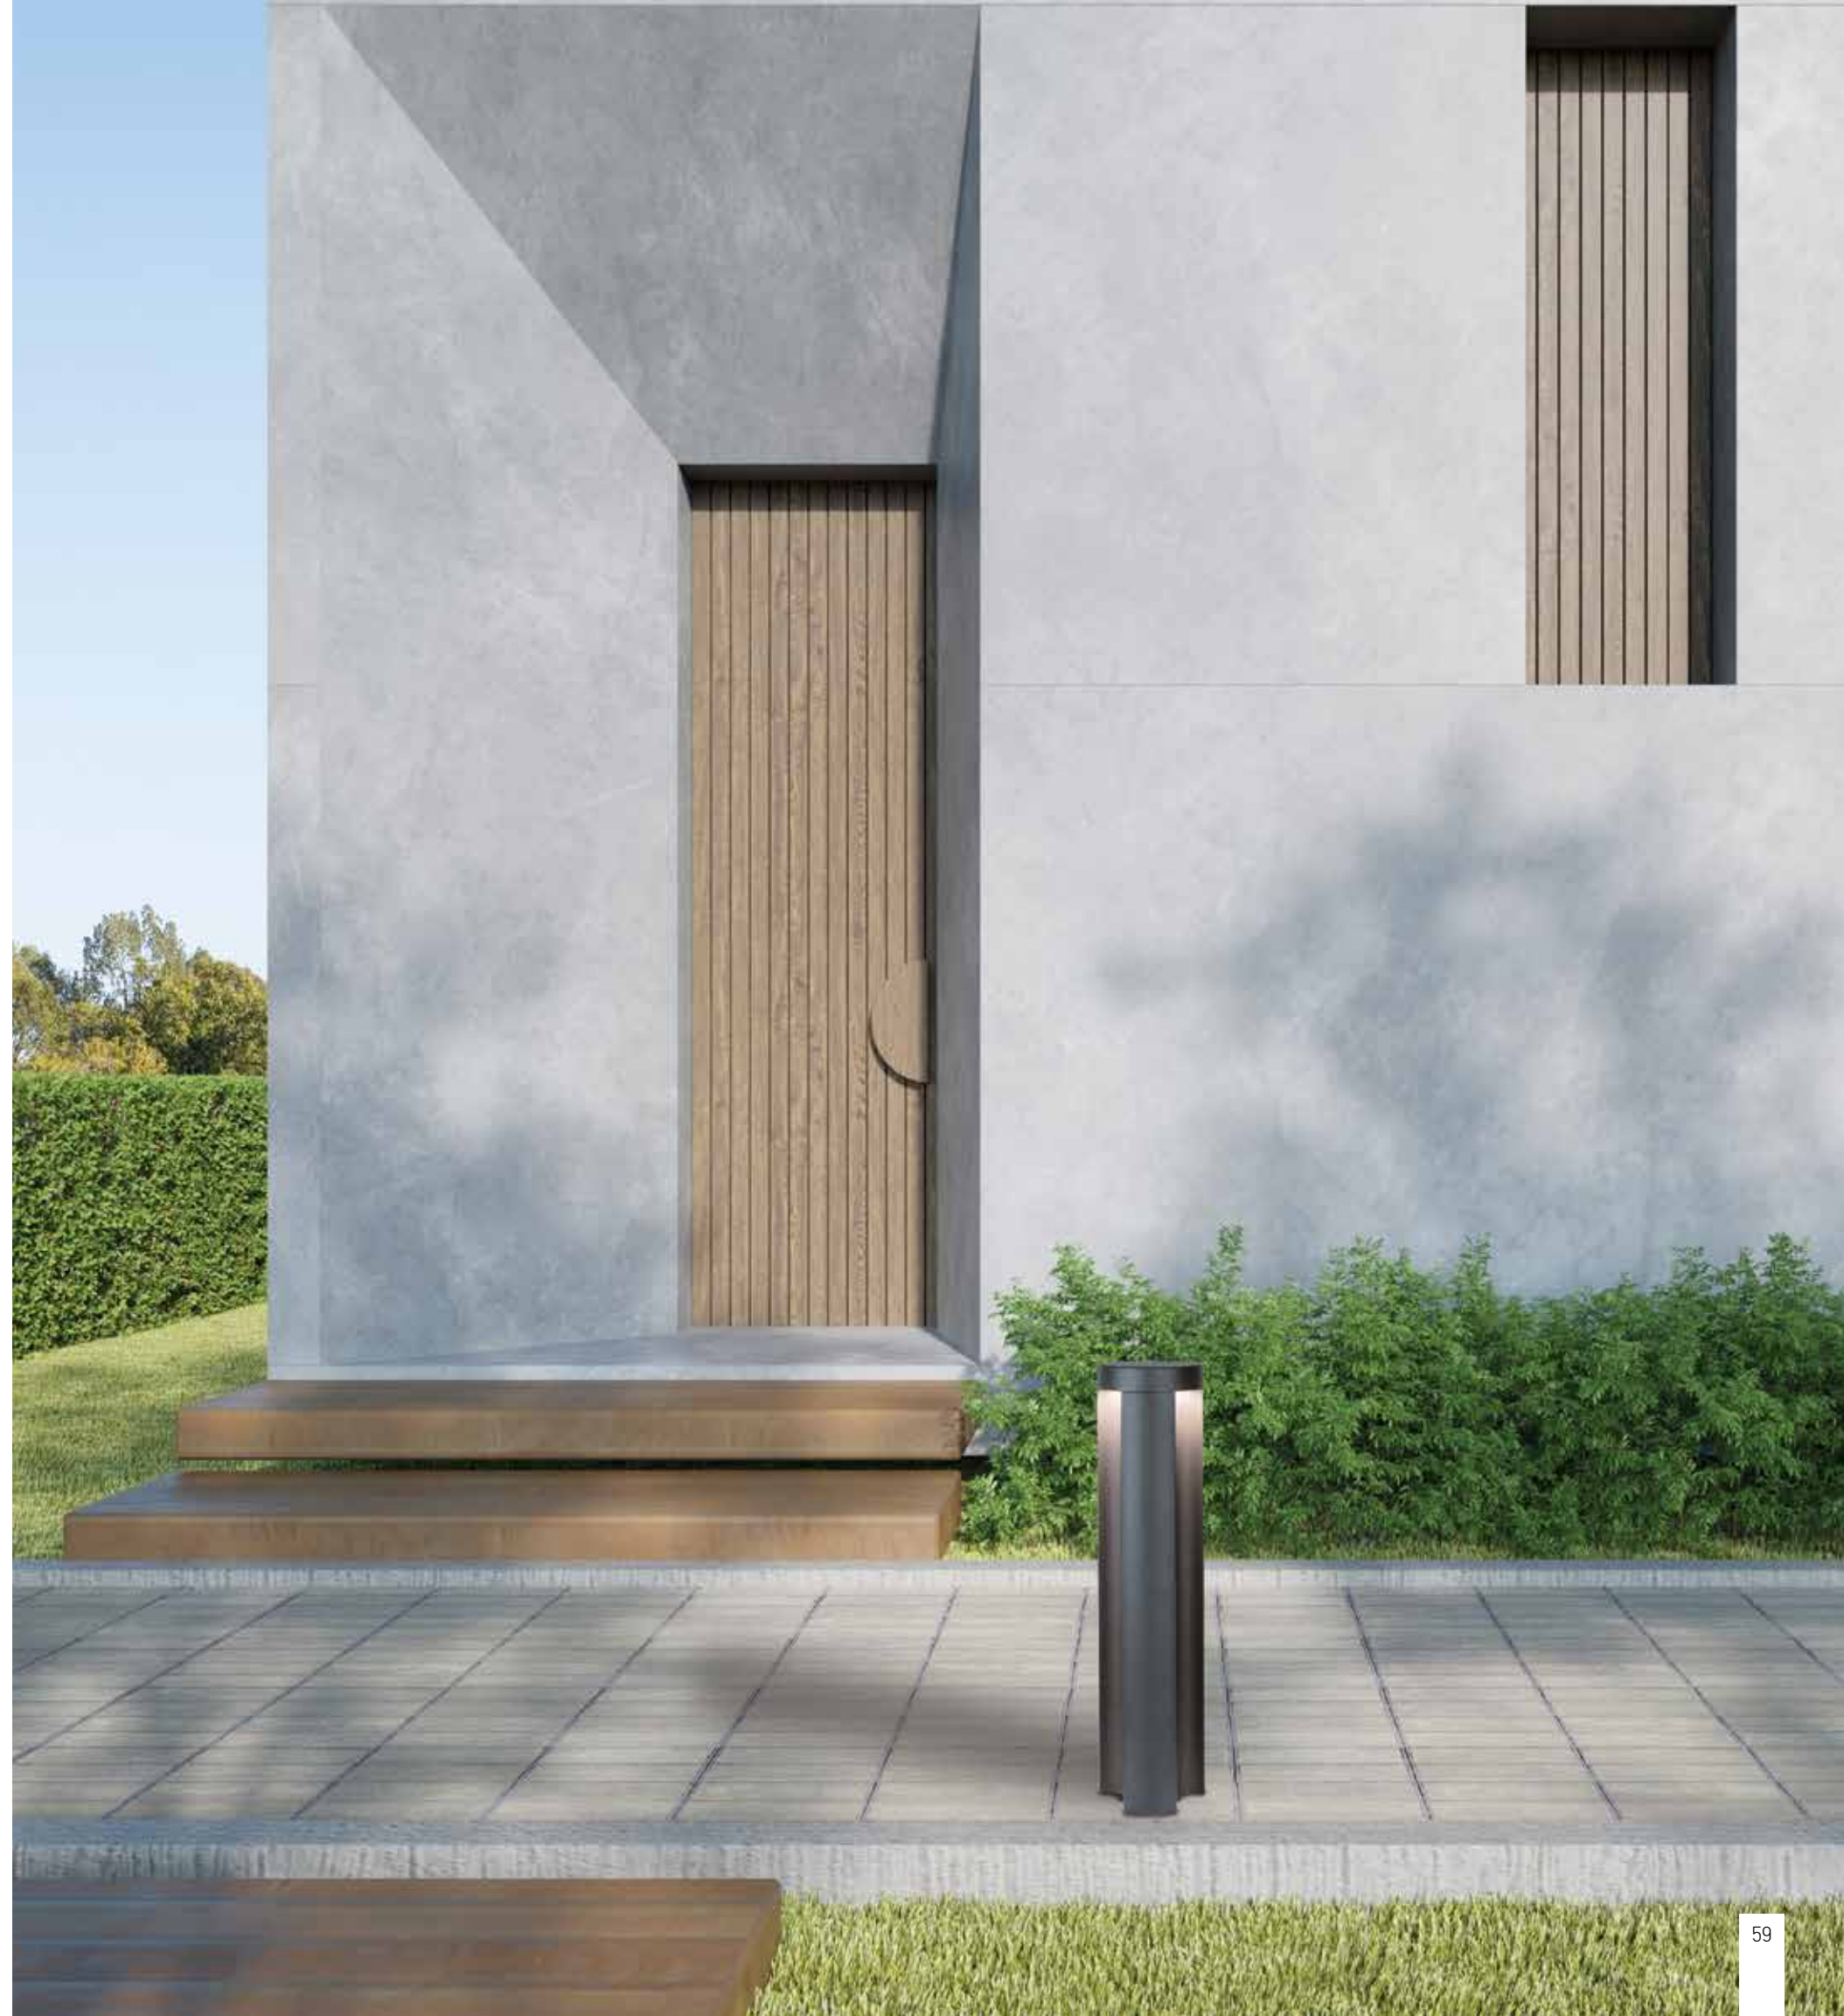

Power 3x 5W
Input 220-240V, 50/60Hz
Color Temperature 3000K
Lumen 1117Lm
Cri 80
IP 54
Dimensions Ø: 12cm H: 45cm
Material Aluminium
Color Graphite / **Code E132**