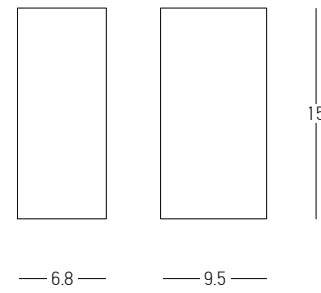

Bulb 2x GU10 LED
Power 7W MAX
Input 220-240V, 50/60Hz
IP 54
Dimensions L: 9.5cm W: 6.8cm H: 15cm
Material ABS - Acrylic
Special Feature Up - Down Lighting
Color Sandy Black / **Code E307**