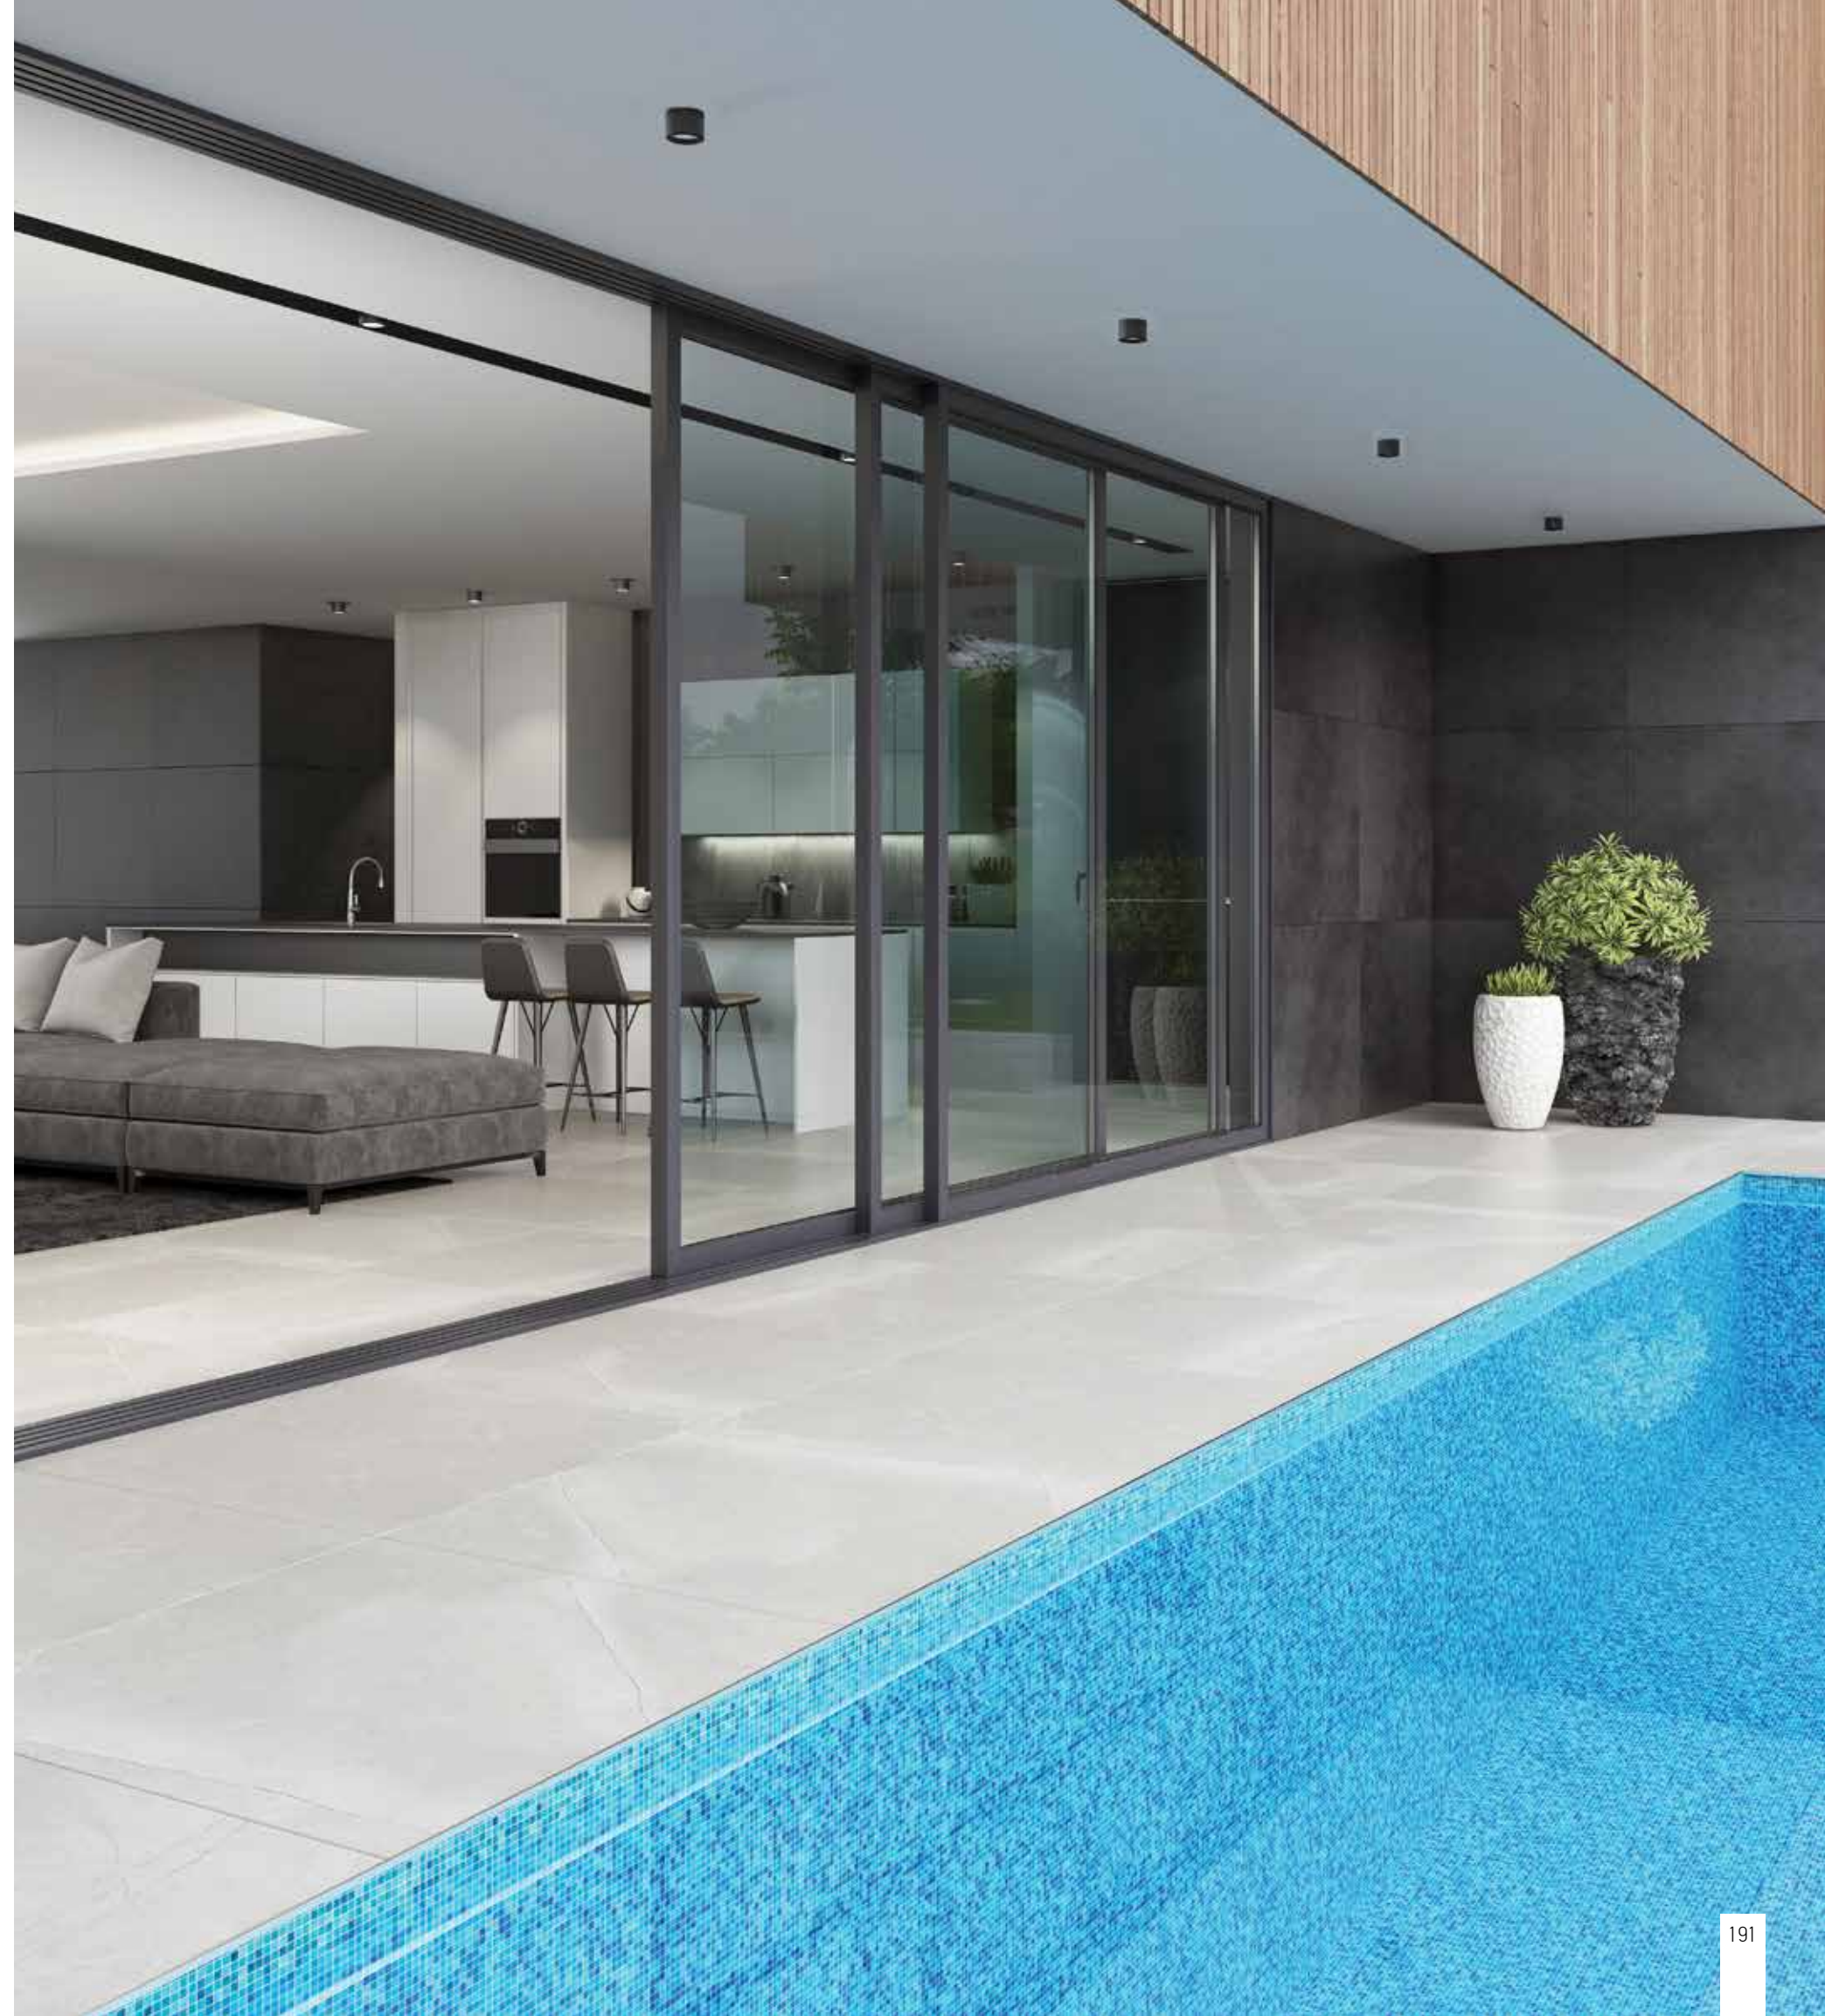

Power 12W
Input 220-240V, 50/60Hz
Color Temperature 3000K
Lumen 561Lm
Cri 90
IP 54
Dimensions Ø: 8cm H: 5.5cm
Beam Angle 120°
Material Aluminium
Color Sandy Black / **Code S131**
Color Sandy White / **Code S132**

Power 8W
Input 220-240V, 50/60Hz
Color Temperature 3000K
Lumen 454Lm
Cri 80
IP 54
Dimensions Ø: 6.5cm H: 4.5cm
Beam Angle 120°
Material Aluminium
Color Sandy Black / **Code S133**
Color Sandy White / **Code S134**