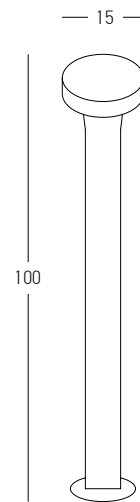

Power 12W
Input 220-240V, 50/60Hz
Color Temperature 3000K
Lumen 920Lm
Cri 80
IP 54
Dimensions Ø: 15cm L: 5.5cm
Material Aluminium - PC Diffuser
Color Graphite / **Code E237**

Power 11W
Input 220-240V, 50/60Hz
Color Temperature 3000K
Lumen 792Lm
Cri 80
IP 65
Dimensions Ø: 15cm H: 100cm
Material Aluminium - PC Diffuser
Color Graphite / **Code E249**