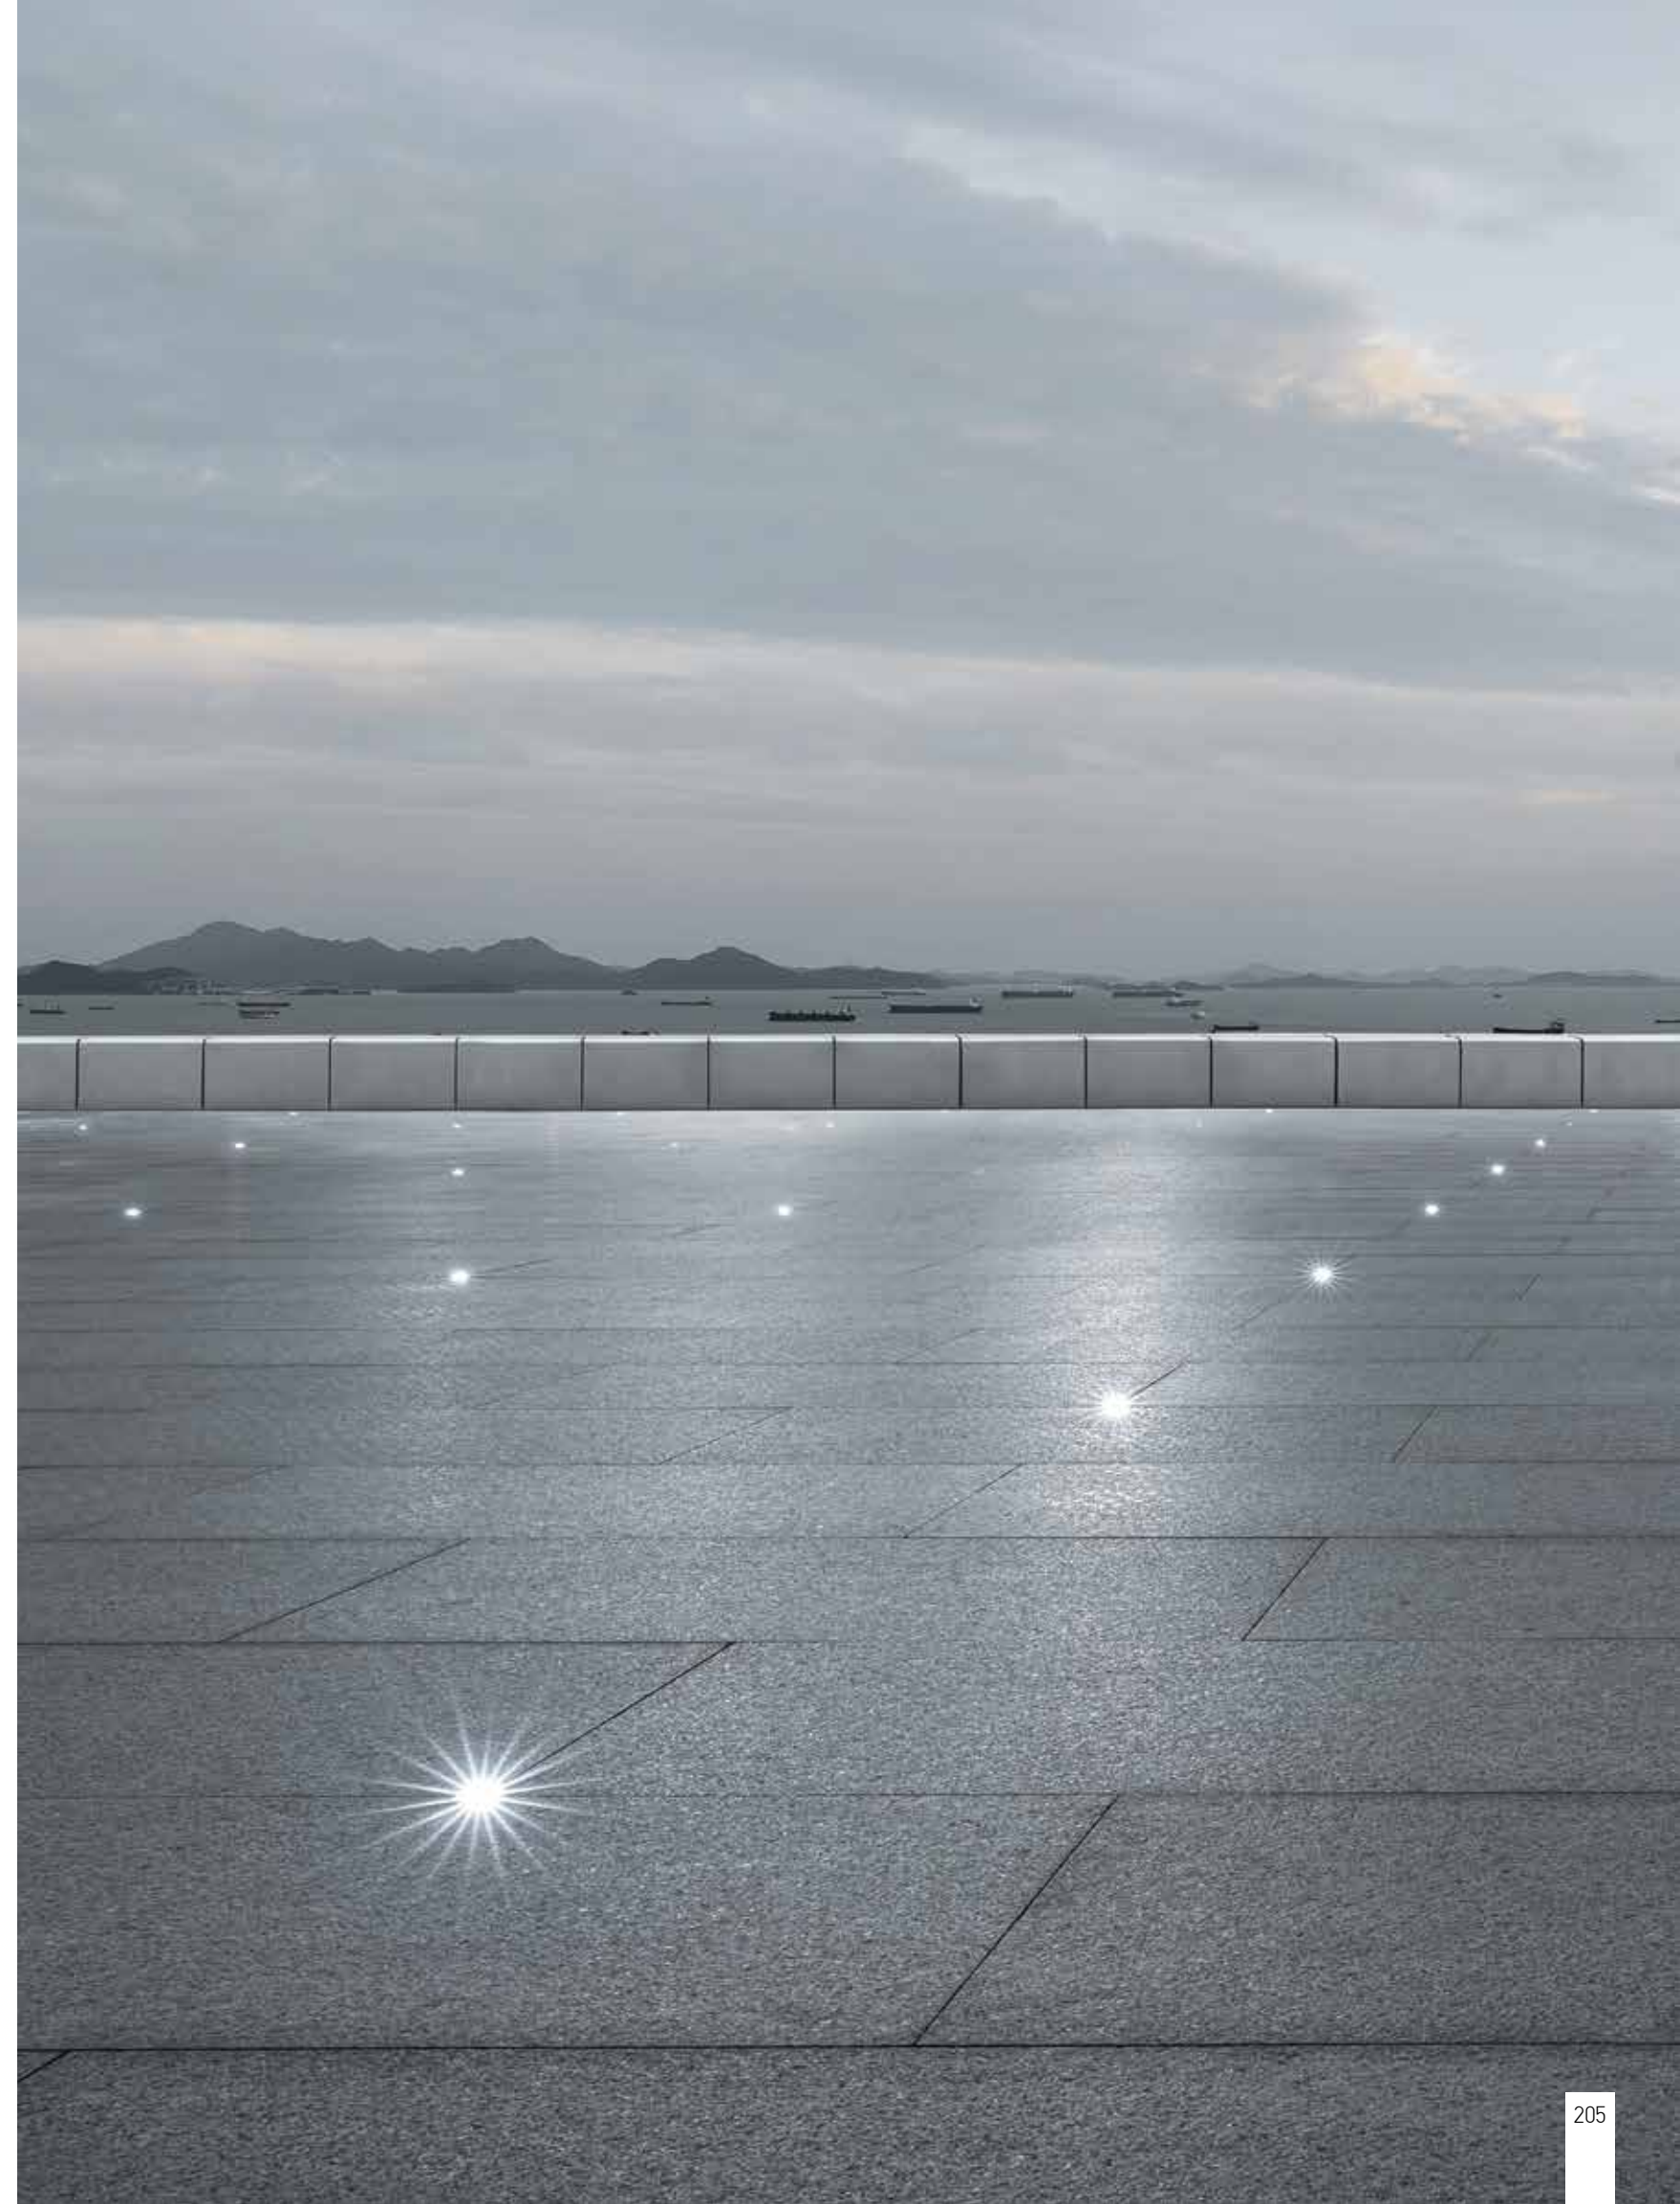

Power 0.2W
Input 24V
Color Temperature 3000K
Lumen 23Lm
Cri 80
IP 68
IK 10
Dimensions Ø: 1.5cm H: 3.5cm
Beam Angle 45°
Material Stainless Steel - Tempered Glass
Depth Required 11: 5cm
Special Feature 50cm Cable Available
Recommended Driver D-20-24 (Not Included)
Color Stainless Steel / **Code E364**

Power 2x 6W
Input 220-240V, 50/60Hz
Color Temperature 3000K
Lumen 600Lm
Cri 80
IP 67
IK 10
Dimensions Ø: 20cm H: 4.2cm
Material Aluminium
Special Feature Surface Ground
Driver Included
Color Grey / **Code Z69058-B**

Power 6W
Input 220-240V, 50/60Hz
Color Temperature 3000K
Lumen 300Lm
Cri 80
IP 67
IK 10
Dimensions Ø: 20cm H: 4.2cm
Material Aluminium
Special Feature Surface Ground
Driver Included
Color Grey / **Code Z69058-A**