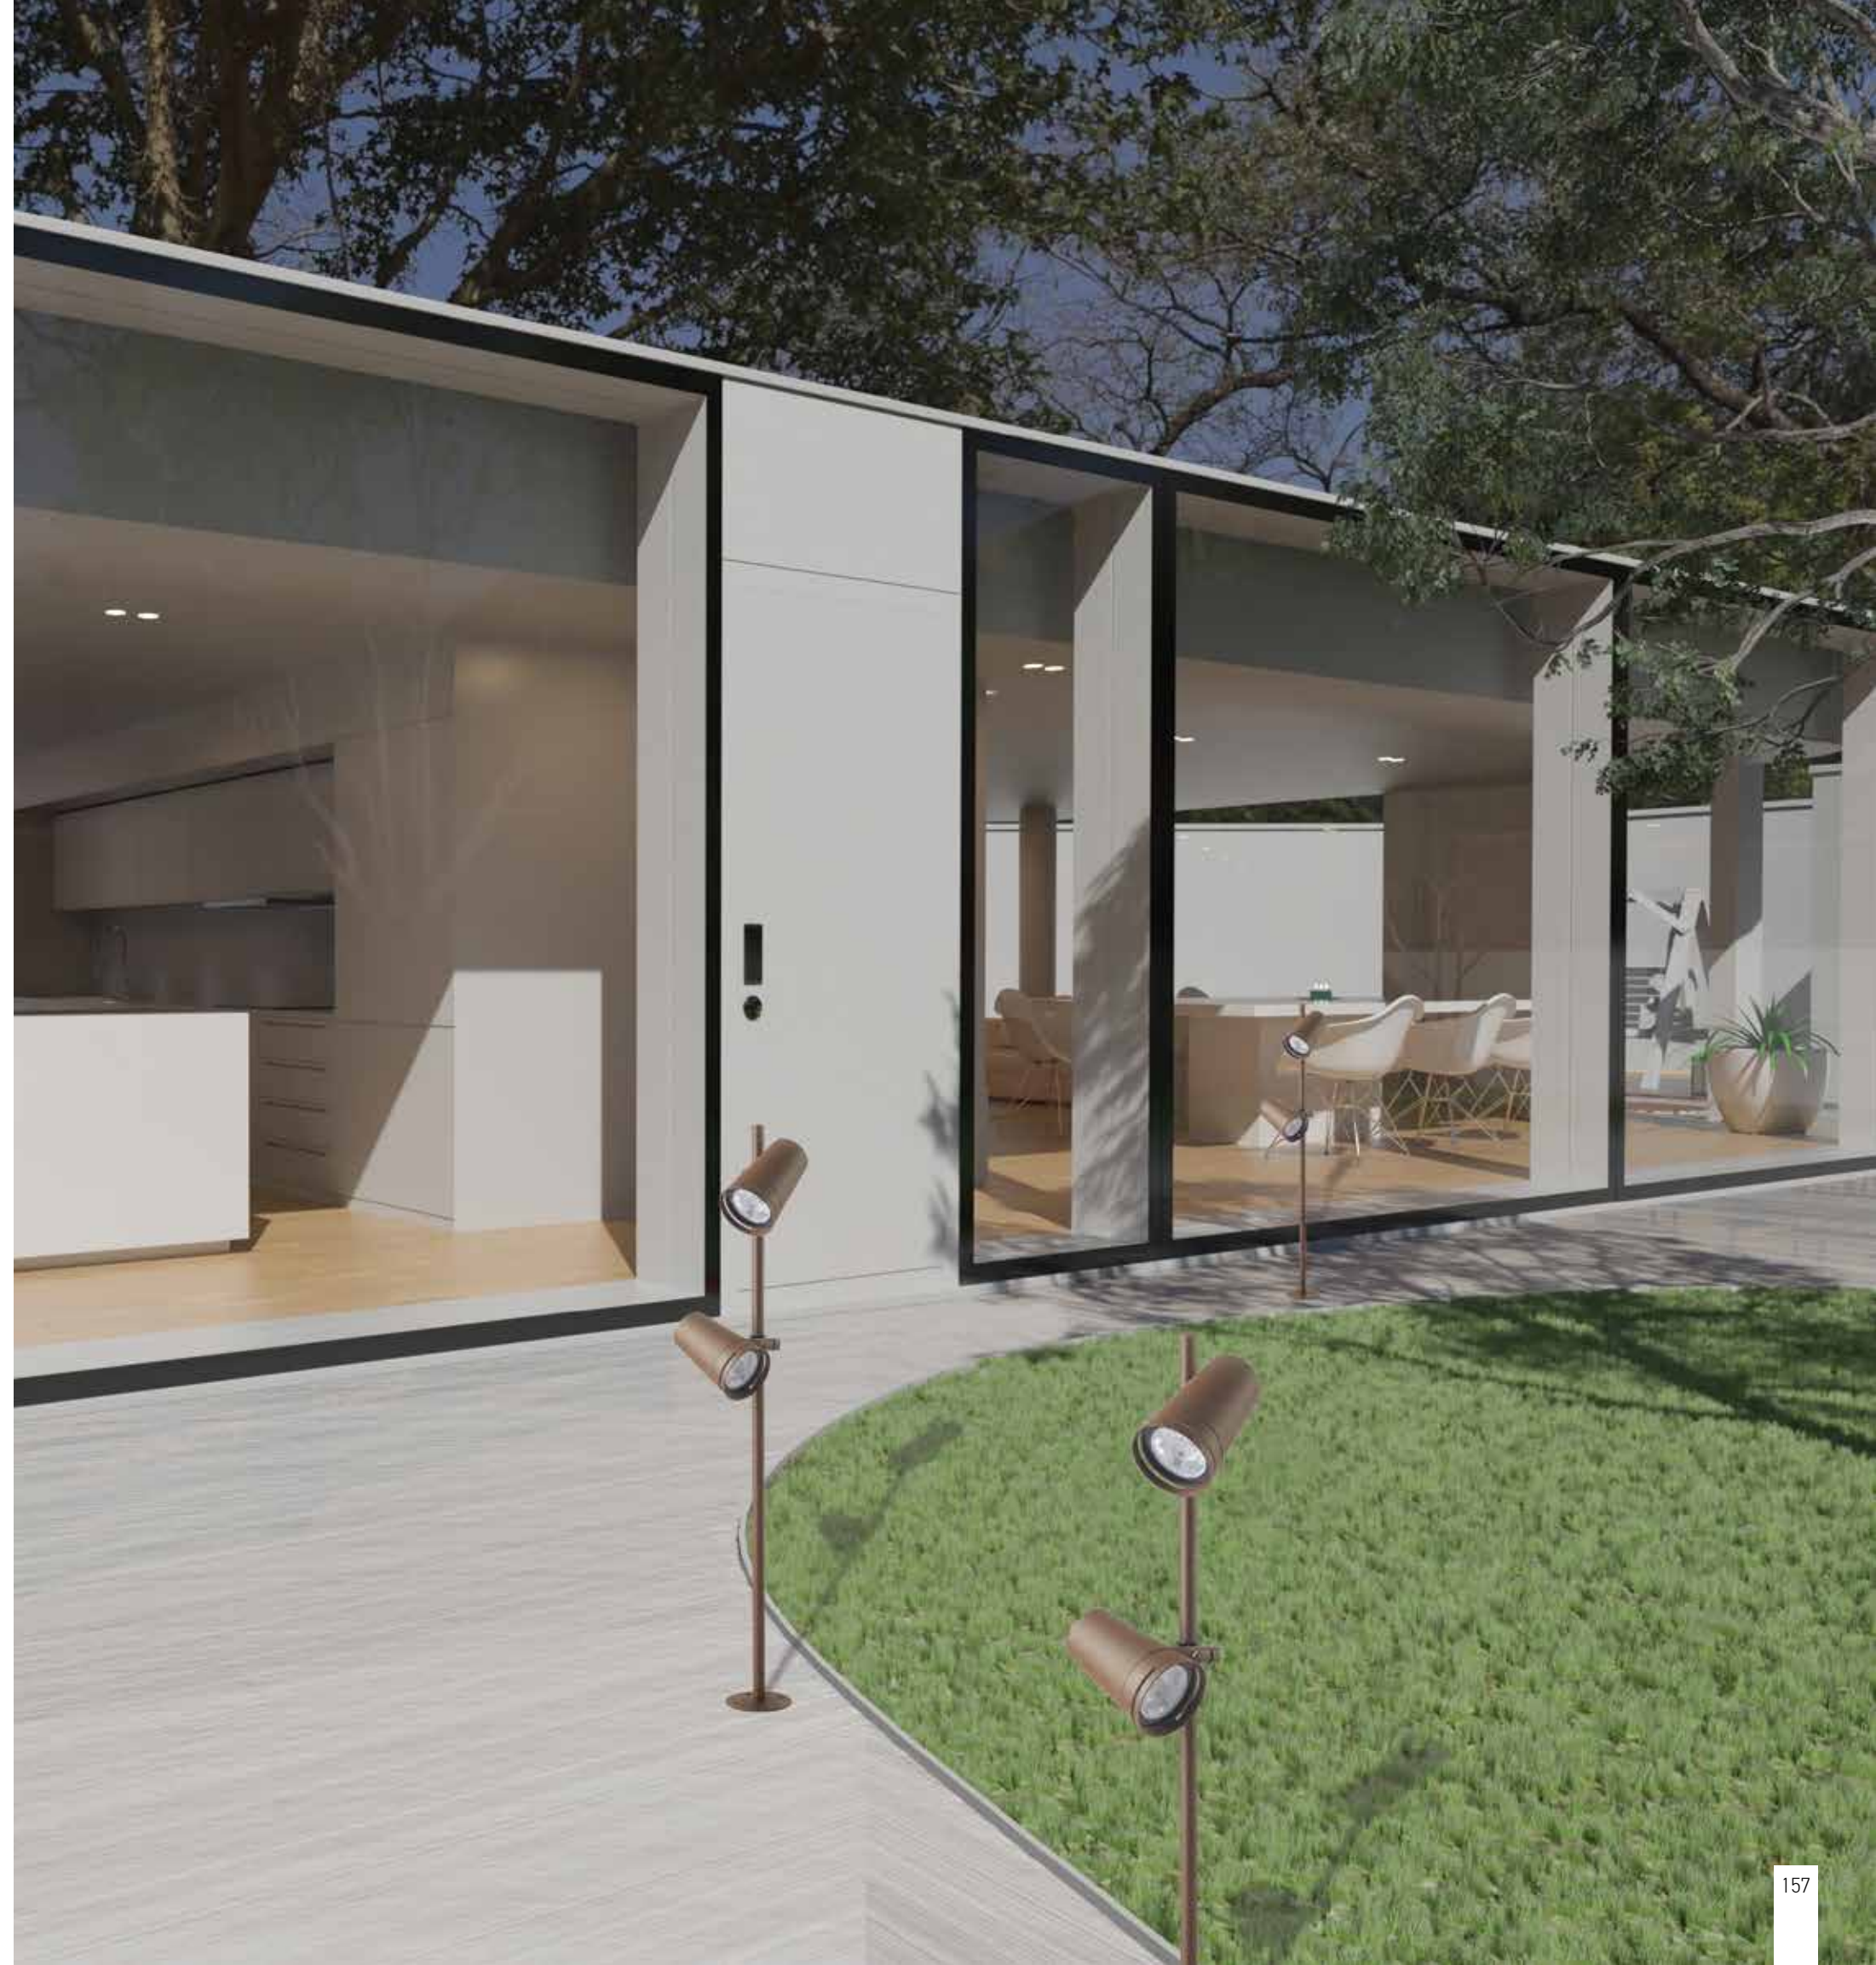

Power 13W
Input 220-240V, 50/60Hz
Color Temperature 3000K
Lumen 1162Lm
Cri 90
IP 54
Dimensions L: 11cm W: 11cm H: 70cm
Base Ø: 8cm H: 0.5cm
Beam Angle 40°
Spots Ø: 5-7cm L: 11cm
Material Aluminium - Tempered Glass
Special Feature 110cm Cable Available (2 pcs)
Movable - Rotational Spots
Base Included

Color Dark Brown / Code E299