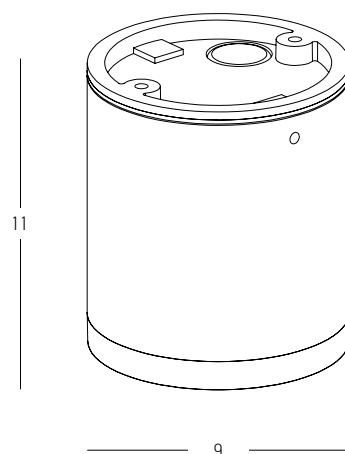

Power 6W
Input 220-240V, 50/60Hz
Color Temperature 3000K
Lumen 500Lm
Cri 90
IP 54
Dimensions Ø: 6.3cm H: 7.5cm
Beam Angle 20°
Material Aluminium - Glass
Special Feature Driver Included
Color Sandy Black / **Code S112**
Color Sandy White / **Code S113**

Power 8W
Input 220-240V, 50/60Hz
Color Temperature 3000K
Lumen 597Lm
Cri 80
IP 65
Dimensions Ø: 9cm H: 11cm
Material Aluminium - Tempered Glass
Color Graphite / **Code E340**