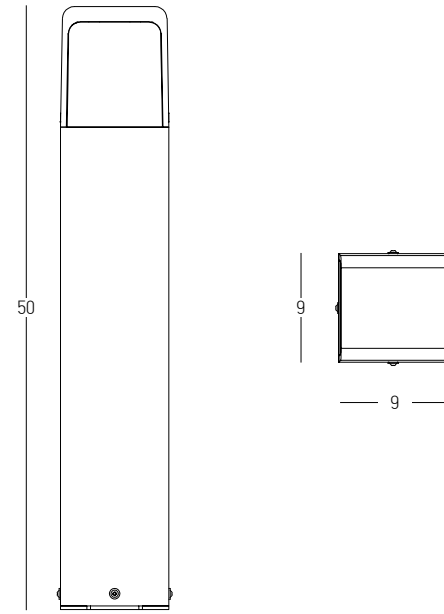

Power 13W
Input 220-240V, 50/60Hz
Color Temperature 3000K
Lumen 767Lm
Cri 80
IP 65
Dimensions L: 10cm W: 9cm H: 9cm
Material Aluminium
Special Feature Up - Down Lighting
Color Graphite / Code E352

Power 13W
Input 220-240V, 50/60Hz
Color Temperature 3000K
Lumen 767Lm
Cri 80
IP 65
Dimensions L: 9cm W: 9cm H: 50cm
Material Aluminium
Special Feature Double Sided Lighting
Color Graphite / Code E351