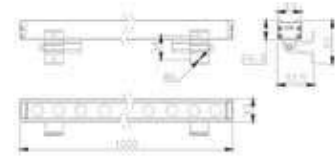

Code	IP	Kelvin	CRI	Watt	Lumen
E374	66	3000	80	24W	MAX 1700
E375	66	4000	80	24W	MAX 1720