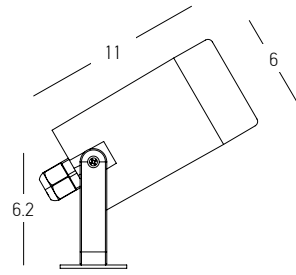

Bulb 1x GU10 LED
Power 7W MAX
Input 220-240V, 50/60Hz
IP 54
Dimensions Ø: 6cm L: 11cm H: 6.2cm
Material ABS - PC Diffuser
Special Feature 30cm Cable Available
Movable Spot
Without Spike
Color Black / **Code E311**