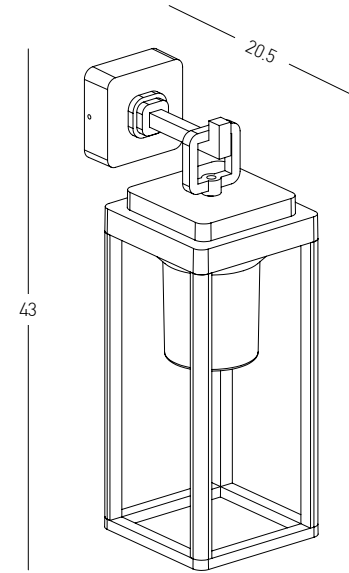

Bulb 1x E27
Power 15W MAX
Input 220-240V, 50/60Hz
IP 65
Dimensions L: 20.5cm W: 14.5cm H: 43cm
Base L: 3.3cm W: 9cm H: 9cm
Material Aluminium - Clear Diffuser
Color Dark Brown / **Code E343**