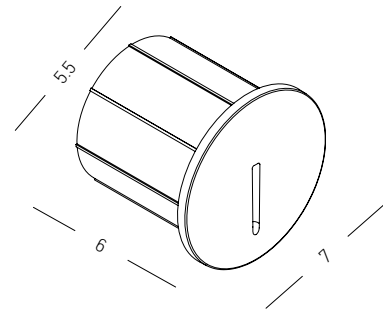

Power 3W
Input 220-240V, 50/60Hz
Color Temperature 3000K
Lumen 92Lm
Cri 90
IP 65
Dimensions Ø: 7cm L: 6.5cm
Material Aluminium - Tempered Glass
Depth Required 6cm
Recessed Mounting Box Ø: 5.5cm L: 6cm (Included)
Color Sandy White / **Code E321**