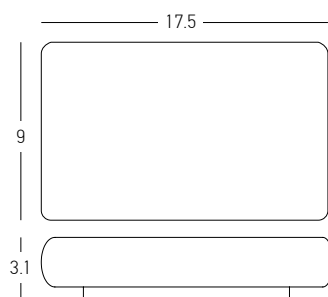

Power 2x 3W
Input 220-240V, 50/60Hz
Color Temperature 3000K
Lumen 480Lm
Cri 80
IP 65
Dimensions L: 3.1cm W: 11cm H: 9cm
Material Aluminium - Tempered Glass
Special Feature Up - Down Lighting
Color Graphite / **Code E238**