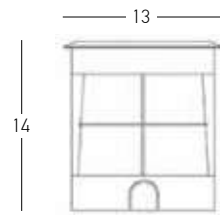

Power 7W
Input 220-240V, 50/60Hz
Color Temperature 3000K
Lumen 560Lm
Cri 80
IP 67
IK 8
Dimensions Ø: 13cm H: 14cm
Beam Angle 45°
Material Stainless Steel - Tempered Glass
Depth Required 15cm
Recessed Mounting Box Included
Special Feature Internal Adjustable Light
50cm Cable Available
Driver Included

Color Stainless Steel / Code E360