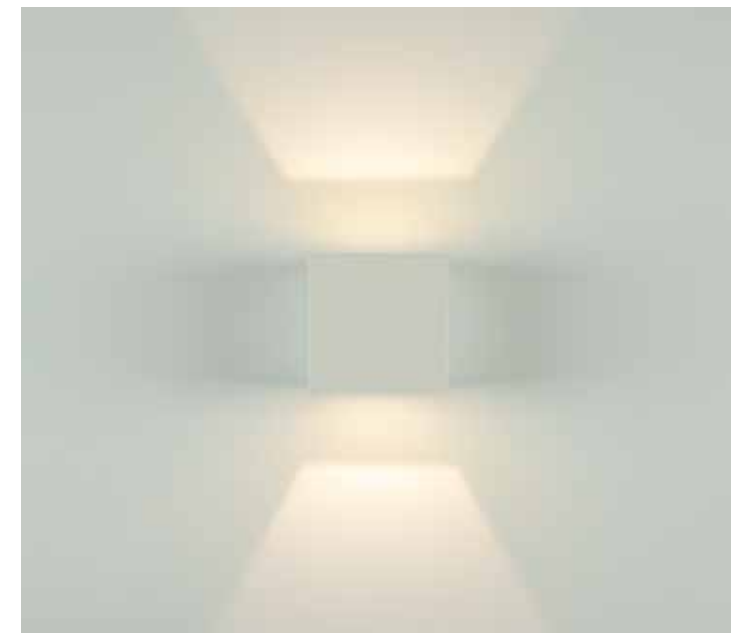

OUTDOOR LIGHTING | WALL

Power 2x 3W
Input 220-240V, 50/60Hz
Color Temperature 3000K
Lumen 480Lm
Cri 80
IP 54
Dimensions L: 6.5cm W: 11cm H: 17.5cm
Material Aluminium - Tempered Glass
Special Feature Up - Down Lighting
Color Graphite / **Code E135**
Color Sandy White / **Code E156**

Power 2x 3W
Input 220-240V, 50/60Hz
Color Temperature 3000K
Lumen 480Lm
Cri 80
IP 54
Dimensions L: 8.2cm W: 8cm H: 8cm
Material Aluminium - Tempered Glass
Special Feature Movable
Up - Down Lighting

Color Graphite / **Code E109**
Color Sandy White / **Code E159**