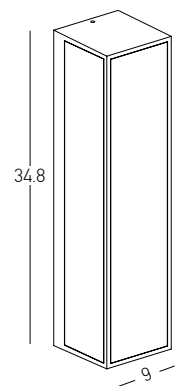

Power 10W
Input 220-240V, 50/60Hz
Color Temperature 3000K
Lumen 810Lm
Cri 80
IP 65
Dimensions L: 9cm W: 9.5cm H: 26.5cm
Material Aluminium - PC Diffuser
Color Sandy Black / **Code E202**

Bulb 1x E27
Power 15W MAX
Input 220-240V, 50/60Hz
IP 65
Dimensions L: 9cm W: 9.5cm H: 26.5cm
Material Aluminium - Clear Diffuser
Color Sandy Black / **Code E201**

Bulb 2x E27
Power 15W MAX
Input 220-240V, 50/60Hz
IP 54
Dimensions L: 9cm W: 8.6cm H: 34.8cm
Material Aluminium - Tempered Glass
Color Graphite / **Code E296**