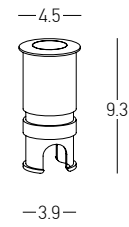

OUTDOOR LIGHTING | INGROUND

Power 3W
Input 24V
Color Temperature 3000K
Lumen 232Lm
Cri 80
IP 65
IK 8
Dimensions Ø: 4.5cm H: 9.3cm
Material Aluminium - Stainless Steel - PC Diffuser
Depth Required 12cm
Recessed Mounting Box Included
Recommended Driver D-20-24 (Not Included)
Color Aluminium / **Code E178**