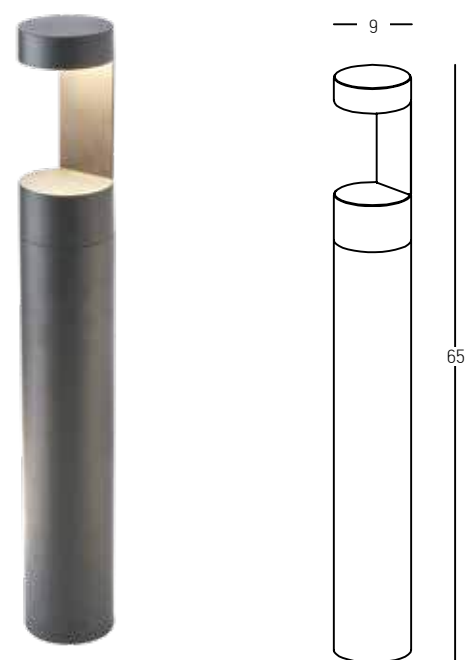

Power	9W
Input	220-240V, 50/60Hz
Color Temperature	3000K
Lumen	1180Lm
Cri	90
IP	54
Dimensions	Ø: 9cm H: 65cm
Beam Angle	120°
Material	Aluminium - Tempered Glass
Color	Graphite / Code E298