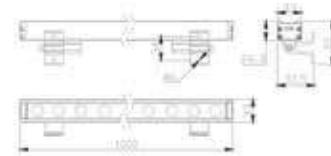

Power Input 12x 1W  
 Input 24V  
 Cri 80  
 IP 66  
 Dimensions L: 100cm W: 3.3cm H: 2.6cm  
 Beam Angle 60° x 10°  
 Material Aluminium  
 Special Feature Honeycomb Included  
 Driver Not Included  
 Connect 6pcs MAX  
 Color Grey