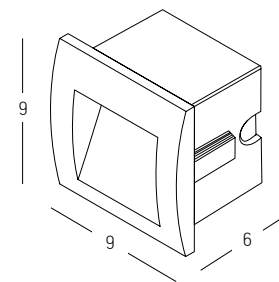

Power 2W
Input 220-240V, 50/60Hz
Color Temperature 3000K
Lumen 65Lm
Cri 80
IP 65
Dimensions L: 6cm W: 9cm H: 9cm
Depth 6cm
Material Aluminium - PC Diffuser
Recessed Mounting Box L: 6cm W: 6cm H: 8cm (Included)
Color Graphite / **Code E246-G**
Color Sandy White / **Code E246-W**