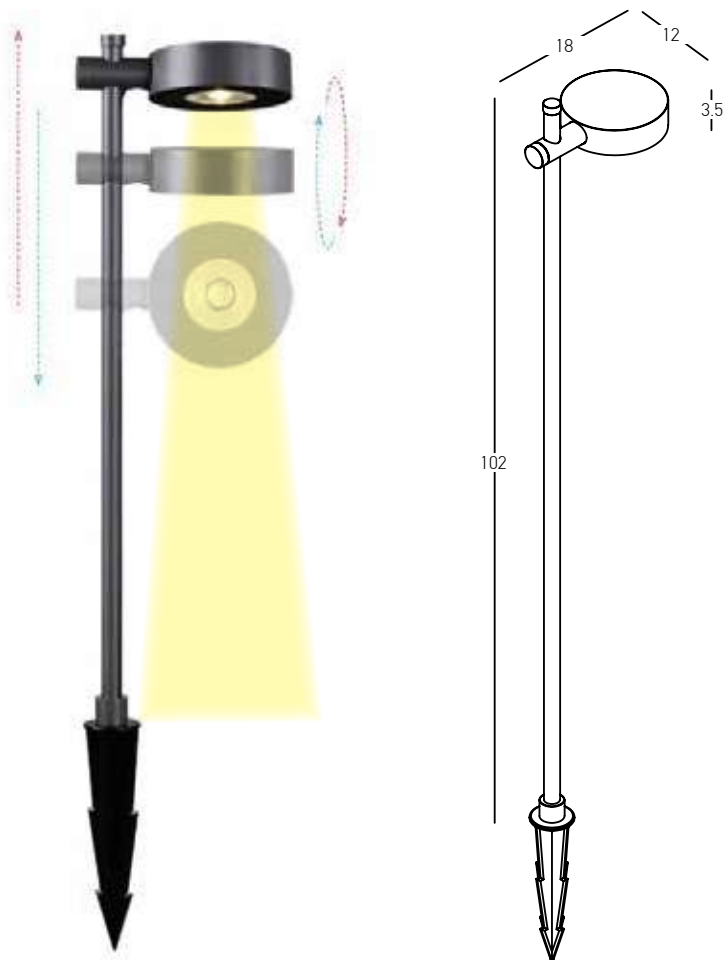

Power 6W
Input 220-240V, 50/60Hz
Color Temperature 3000K
Lumen 522Lm
Cri 90
IP 65
Dimensions L: 18cm W: 12cm H: 102cm
Base Ø: 10.5cm H: 1cm
Shade Dimensions Ø: 12cm H: 3.5cm
Beam Angle 36°
Material Aluminium - Tempered Glass
Special Feature 40cm Cable Available
Movable - Rotational Spot
Spike & Base Included

Color Graphite / **Code E292**