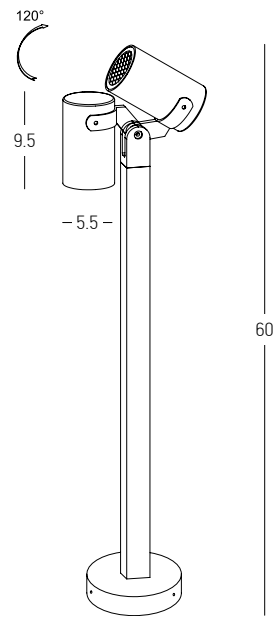

Power 13W  
 Input 220-240V, 50/60Hz  
 Color Temperature 3000K  
 Lumen 1035Lm  
 Cri 80  
 IP 65  
 Dimensions L: 19.5cm W: 14cm H: 50cm  
 Beam Angle 120°  
 Material Aluminium - PC Diffuser  
 Color Graphite / **Code E357**

Power 7W  
 Input 220-240V, 50/60Hz  
 Color Temperature 3000K  
 Lumen 658Lm  
 Cri 80  
 IP 67  
 Dimensions L: 11cm W: 11cm H: 60cm  
 Beam Angle 120°  
 Material Aluminium - Clear Glass  
 Color Graphite / **Code E367**

Bulb 1x GU10  
 Power 15W MAX  
 Input 220-240V, 50/60Hz  
 IP 54  
 Dimensions L: 11.5cm W: 5.5cm H: 60cm  
 Base Ø: 11.5cm H: 3cm  
 Spot Dimensions Ø: 5.5cm L: 9.5cm  
 Material Aluminium - Tempered Glass  
 Special Feature Movable Spot  
 Honeycomb Included  
 Color Graphite / **Code E325**