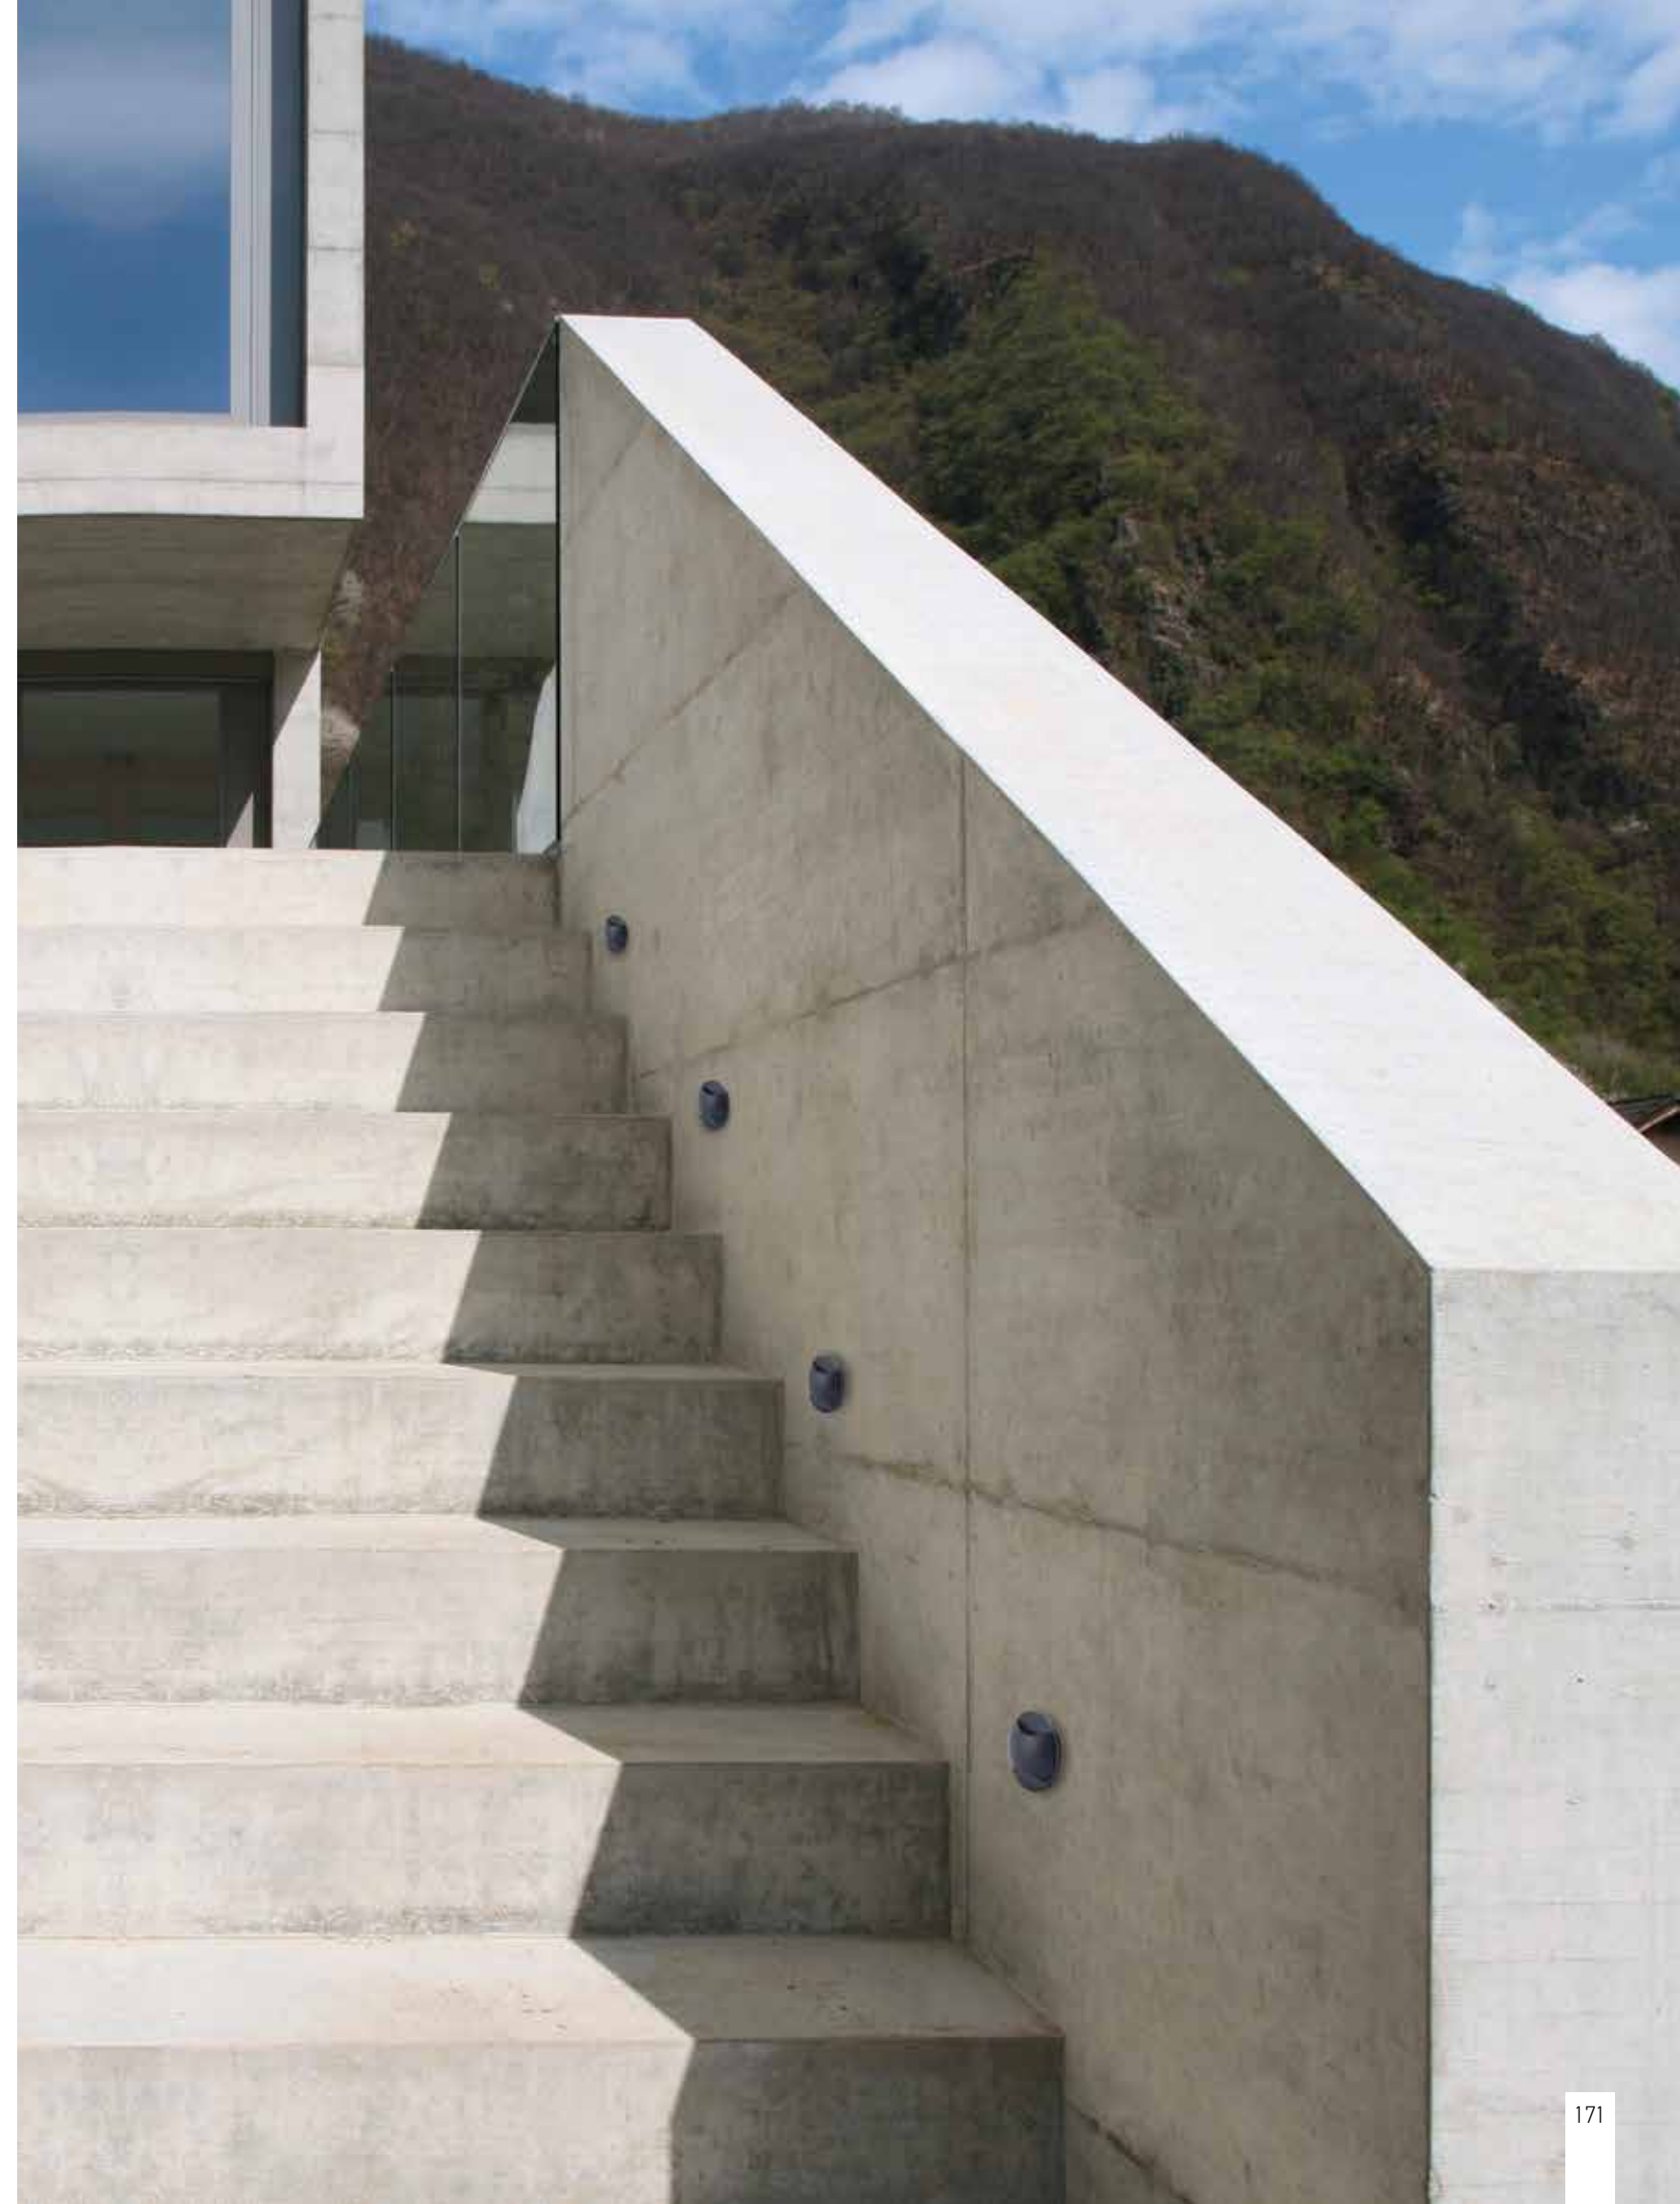

Power 3W
Input 220-240V, 50/60Hz
Color Temperature 3000K
Lumen 230Lm
Cri 90
IP 65
Dimensions Ø: 6.5cm L: 6cm
Material Aluminium - PC Diffuser
Depth Required 6cm
Recessed Mounting Box Ø: 5.5cm L: 6cm (Included)
Color Sandy Black / **Code E300**

Power 3W
Input 220-240V, 50/60Hz
Color Temperature 3000K
Lumen 290Lm
Cri 90
IP 65
Dimensions Ø: 6.5cm L: 6cm
Material Aluminium - PC Diffuser
Depth Required 6cm
Recessed Mounting Box Ø: 5.5cm L: 6cm (Included)
Color Sandy Black / **Code E301**

Power 2W
Input 220-240V, 50/60Hz
Color Temperature 3000K
Lumen 200Lm
Cri 80
IP 65
Dimensions Ø: 5cm L: 9cm
Material Stainless Steel- PC Diffuser
Depth Required 8cm
Recessed Mounting Box Ø: 4.2cm L: 8cm (Included)
Color Stainless Steel / **Code E288**