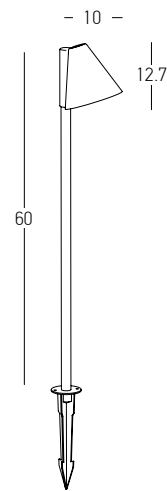

Bulb 1x GU10
Power 20W MAX
Input 220-240V, 50/60Hz
IP 65
Dimensions L: 10cm W: 10cm H: 60cm
Material Aluminium - Tempered Glass
Special Feature 50cm Cable Available
Spike Included
Recommended Base E282-SP / Not Included

Color Graphite / **Code E281**