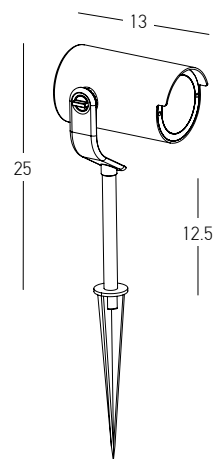

Power 12W
Input 220-240V, 50/60Hz
Color Temperature 3000K
Lumen 740Lm
Cri 80
IP 65
Dimensions L: 7cm W: 7cm H: 25cm
Base Ø: 6cm H: 0.5cm
Beam Angle 40°
Material Aluminium - Tempered Glass
Special Feature 40cm Cable Available
Movable Spot
Spike & Base Included
Waterproof Connector Included

Color Graphite / **Code E286**

Power 12W
Input 220-240V, 50/60Hz
Color Temperature 3000K
Lumen 740Lm
Cri 80
IP 65
Dimensions Ø: 7.5cm L: 13cm H: 25cm
Base Ø: 6cm H: 0.5cm
Beam Angle 40°
Material Aluminium - Tempered Glass
Special Feature 40cm Cable Available
Movable Spot
Spike & Base Included
Waterproof Connector Included

Color Graphite / **Code E285**