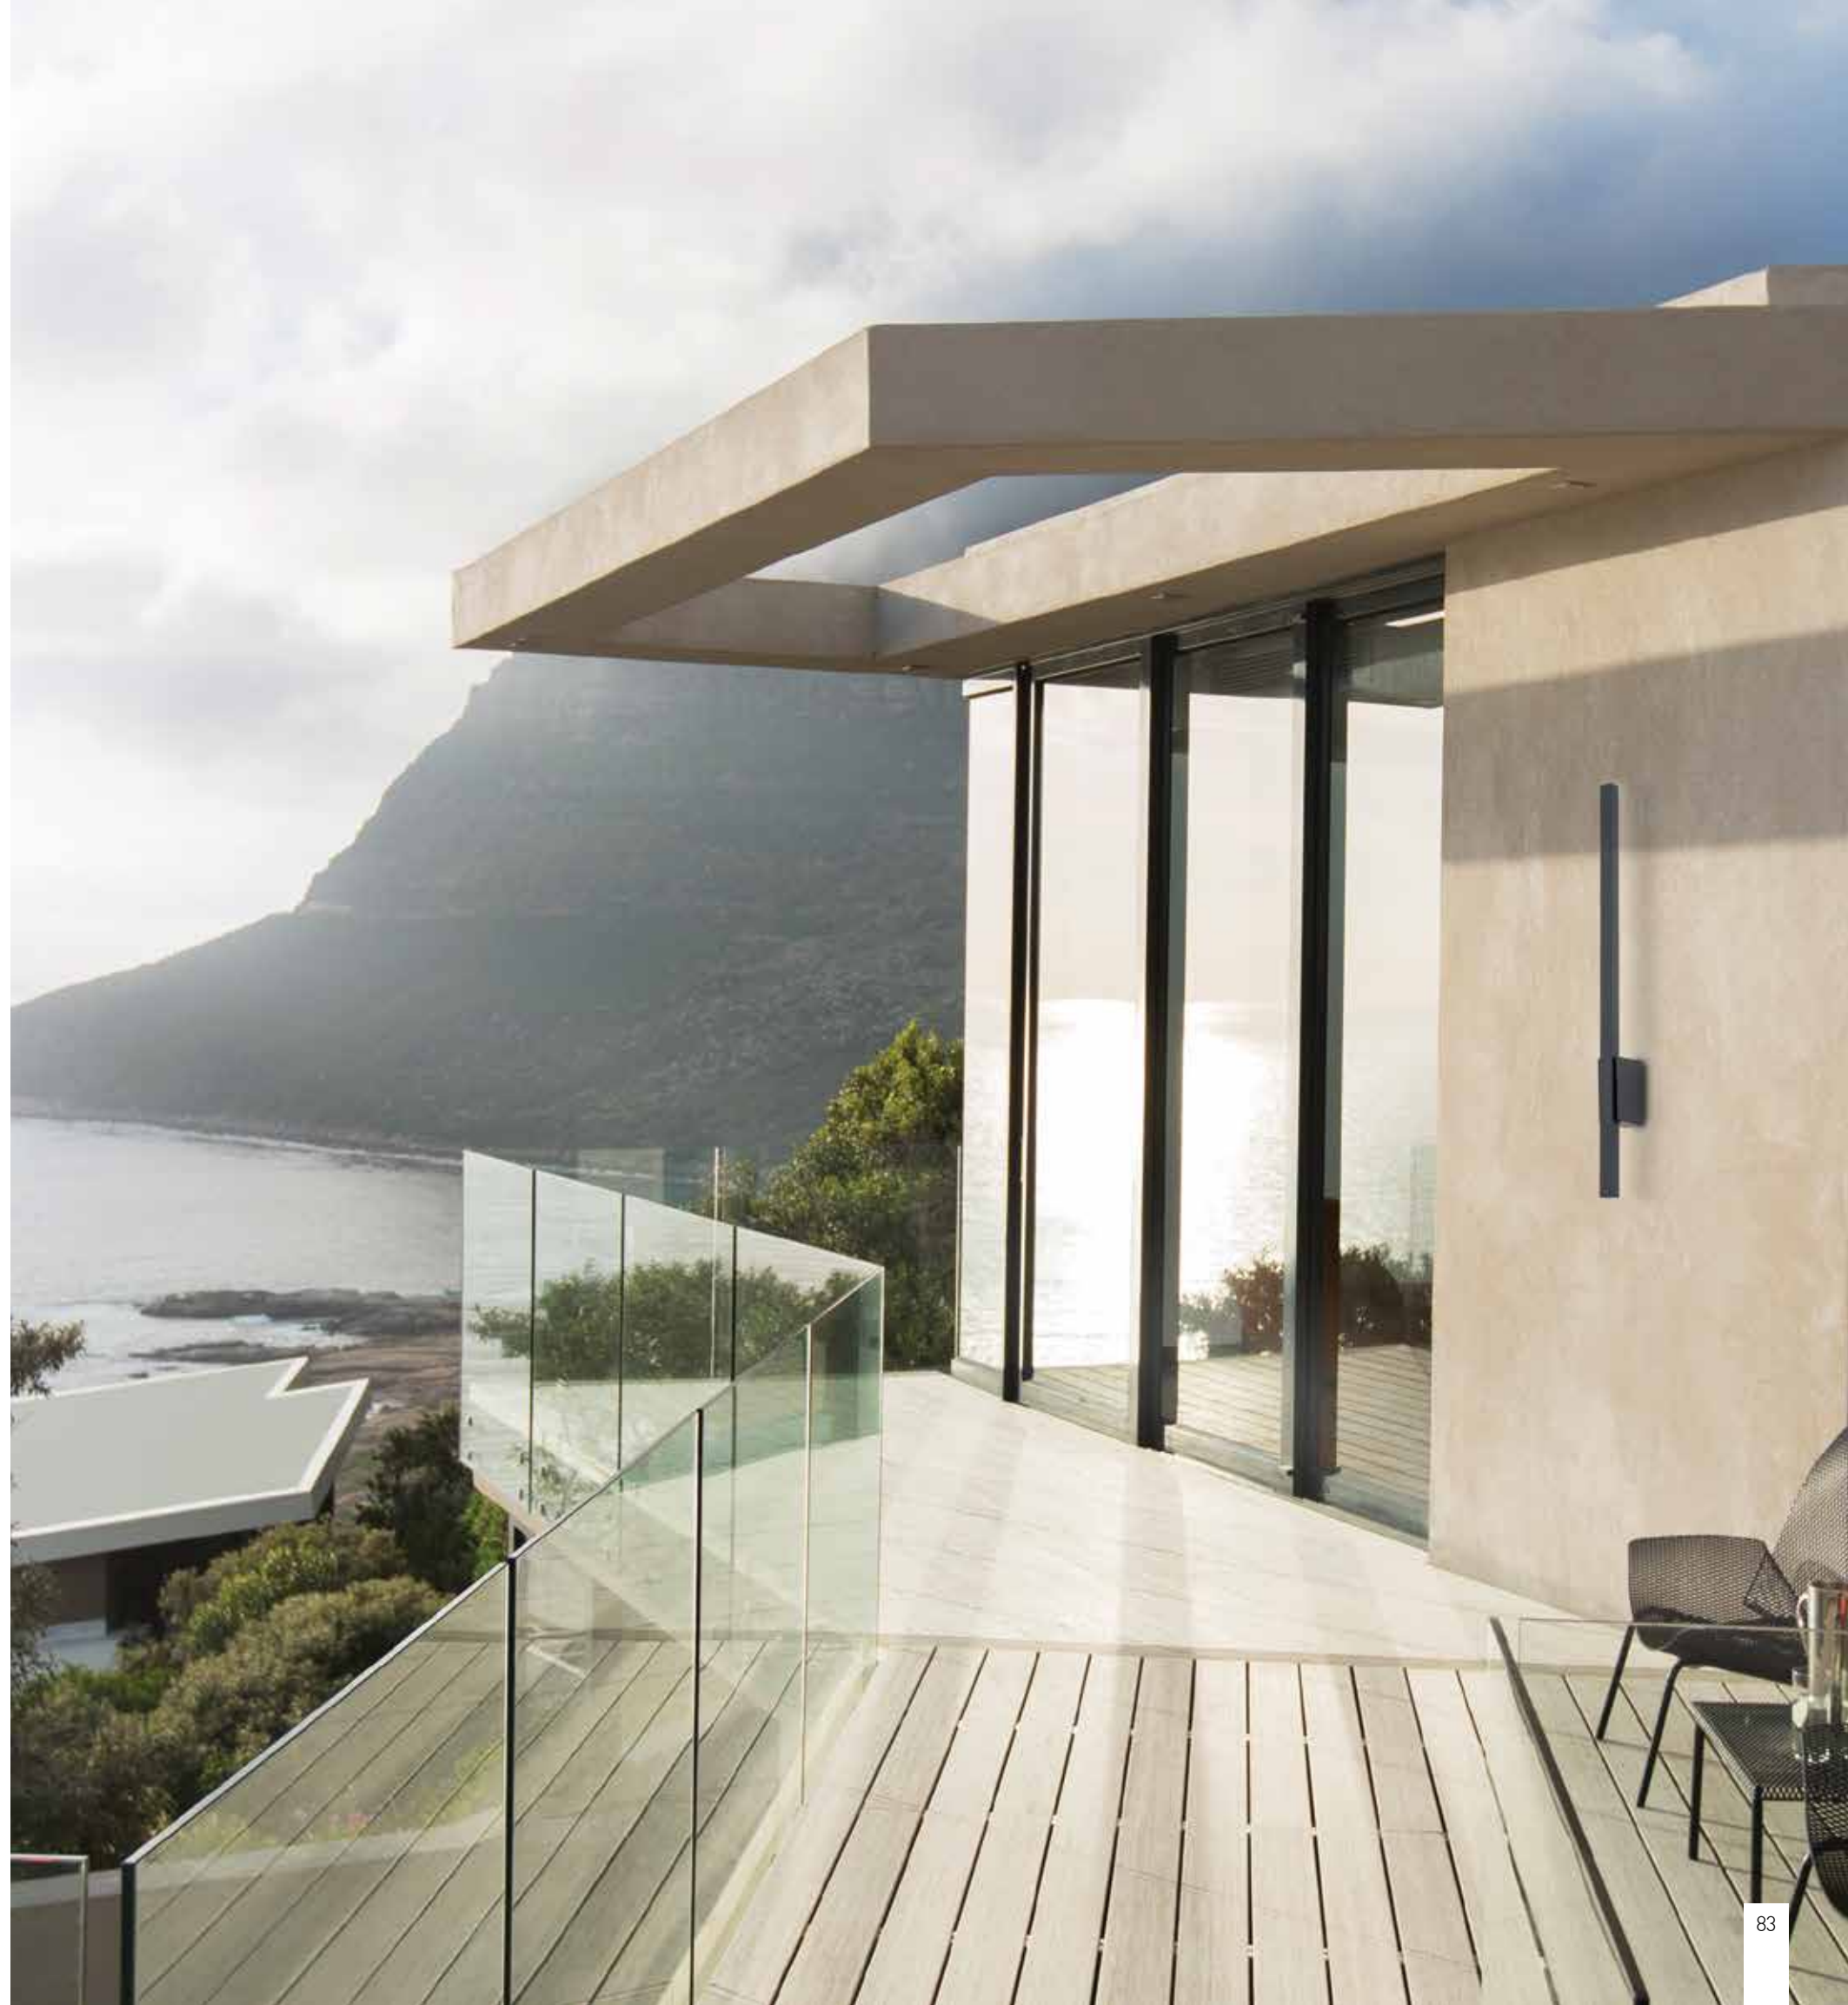

Power 12W
Input 220-240V, 50/60Hz
Color Temperature 3000K
Lumen 1187Lm
Cri 80
IP 65
Dimensions L: 9.5cm W: 4.5cm H: 80cm
Base L: 9cm W: 4.5cm H: 12.5cm
Material Aluminium - PC Diffuser
Color Graphite / **Code E287**