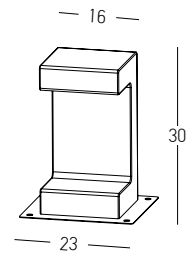

Power 8W
Input 220-240V, 50/60Hz
Color Temperature 3000K
Lumen 490Lm
Cri 90
IP 54
Dimensions L: 15cm W: 16cm H: 30cm
Base L: 21cm W: 23cm
Material Concrete
Color Natural Concrete / **Code E191**