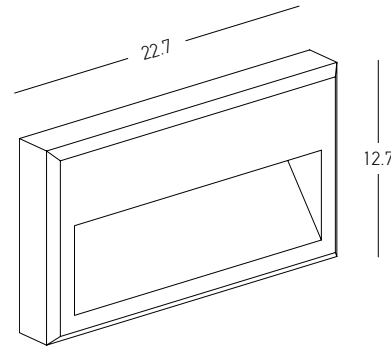

Power 6W
Input 220-240V, 50/60Hz
Color Temperature 3000K
Lumen 420Lm
Cri 80
IP 65
Dimensions L: 3.5cm W: 22.7cm H: 12.7cm
Material Aluminium - Tempered Glass
Color Graphite / **Code E347**