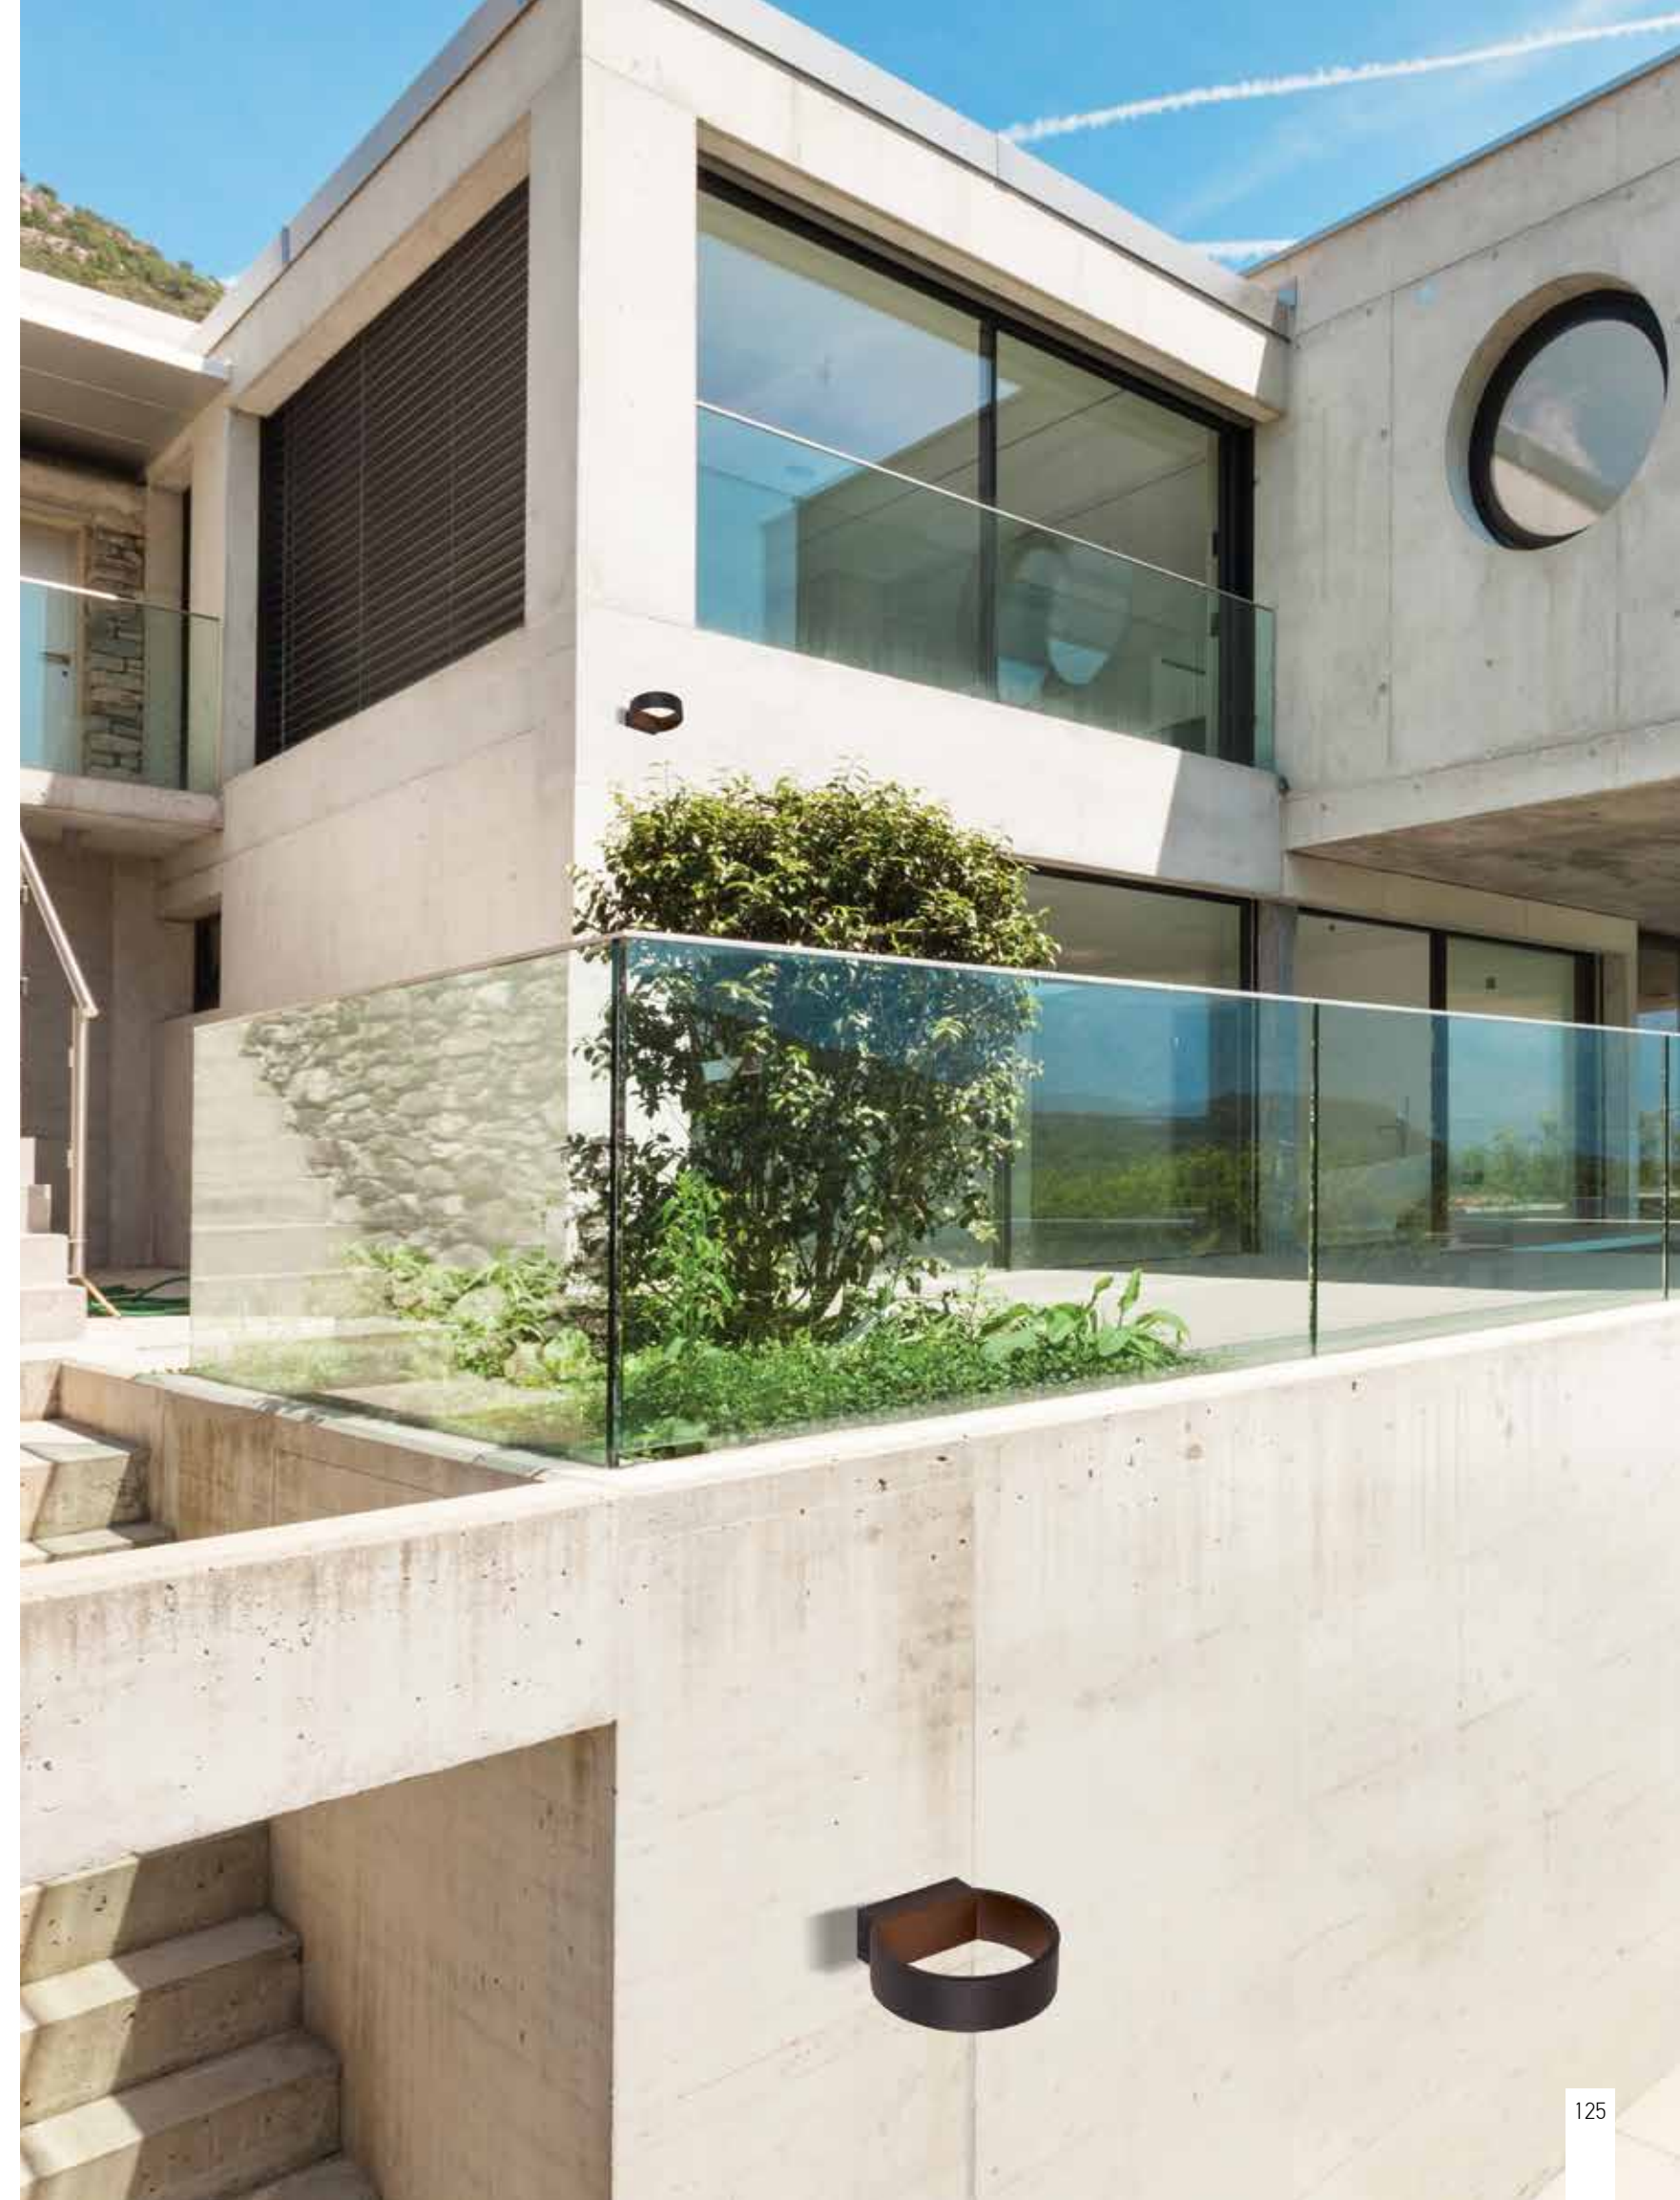

Power 12W
Input 220-240V, 50/60Hz
Color Temperature 3000K
Lumen 880Lm
Cri 80
IP 65
Dimensions L: 12.8cm W: 18.3cm H: 20cm
Material Aluminium
Color Dark Brown - Sandy White / **Code E271**