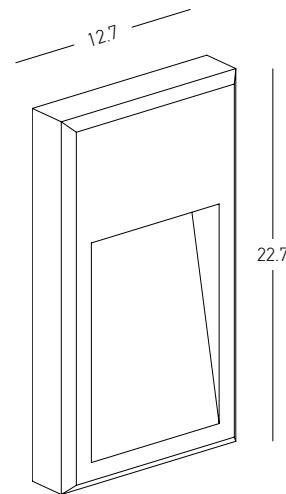

Power 6W
Input 220-240V, 50/60Hz
Color Temperature 3000K
Lumen 420Lm
Cri 80
IP 65
Dimensions L: 3.5cm W: 22.7cm H: 12.7cm
Material Aluminium - Tempered Glass
Color Graphite / **Code E347**

Power 6W
Input 220-240V, 50/60Hz
Color Temperature 3000K
Lumen 420Lm
Cri 80
IP 65
Dimensions L: 3.5cm W: 12.7cm H: 22.7cm
Material Aluminium - Tempered Glass
Color Graphite / **Code E346**