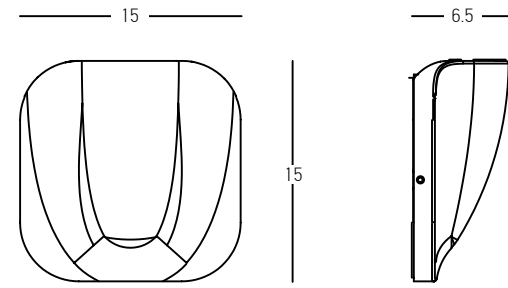

Power 9W
Input 220-240V, 50/60Hz
Color Temperature 3000K
Lumen 572Lm
Cri 80
IP 54
Dimensions L: 6.5cm W: 15cm H: 15cm
Beam Angle 45°
Material Aluminium - Tempered Glass
Color Graphite / **Code E273**

Power 9W
Input 220-240V, 50/60Hz
Color Temperature 3000K
Lumen 752Lm
Cri 80
IP 54
Dimensions L: 12cm W: 13cm H: 5.1cm
Beam Angle 120°
Material Aluminium - PC Diffuser
Color Graphite / **Code E278**