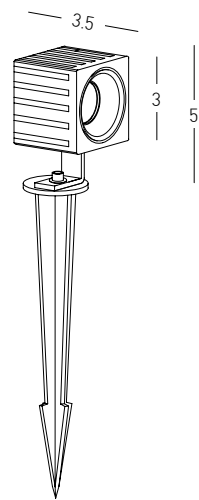

Power 3W
Input 24V
Color Temperature 3000K
Lumen 228Lm
Cri 90
IP 65
Dimensions L: 3cm W: 3.5cm H: 5cm
Beam Angle 36°
Material Aluminium - Tempered Glass
Special Feature Movable Spot
Spike Included
Recommended Driver D-20-24 (Not Included)
In Parallel Connection 1-6 pcs
Color Graphite / **Code E350**