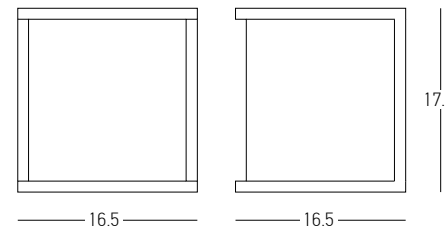

Bulb 1x E27
Power 18W MAX
Input 220-240V, 50/60Hz
IP 54
Dimensions L: 16.5cm W: 16.5cm H: 17.1cm
Material Alumunium - PC Diffuser
Color Graphite / **Code E127**