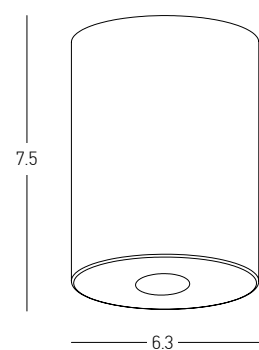

Power 6W
Input 220-240V, 50/60Hz
Color Temperature 3000K
Lumen 500Lm
Cri 90
IP 54
Dimensions Ø: 6.3cm H: 7.5cm
Beam Angle 20°
Material Aluminium - Glass
Special Feature Driver Included
Color Sandy Black / **Code S112**
Color Sandy White / **Code S113**

Power 8W
Input 220-240V, 50/60Hz
Color Temperature 3000K
Lumen 597Lm
Cri 80
IP 65
Dimensions Ø: 9cm H: 11cm
Material Aluminium - Tempered Glass
Color Graphite / **Code E340**