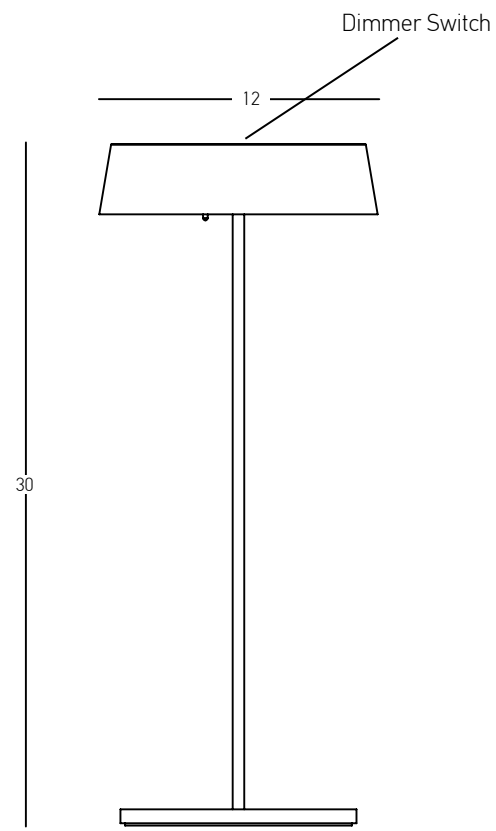

Power 2W  
 Input 220-240V, 50/60Hz  
 Color Temperature 3000K  
 Lumen 168Lm  
 Cri 80  
 IP 44  
 Dimensions Ø: 5.5cm H: 26.5cm  
 3 Steps Dimming 10%, 50%, 100%  
 Material Aluminium - PC Diffuser  
 Special Feature Portable Table Lamp  
 Charging Base with USB Cable Included

Color White / **Code E398**  
 Color Black / **Code E399**  
 Color Green / **Code E400**

Power 2W  
 Input 220-240V, 50/60Hz  
 Color Temperature 3000K  
 Lumen 142Lm  
 Cri 80  
 IP 44  
 Dimensions Ø: 11.8cm H: 10cm  
 Shade Ø: 11.8cm H: 2cm  
 3 Steps Dimming 10%, 50%, 100%  
 Material Plastic  
 Special Feature Portable Table Lamp  
 USB Cable Included

Color White / **Code E401**  
 Color Black / **Code E402**

Power 2.2W  
 Input 220-240V, 50/60Hz  
 Color Temperature 3000K  
 Lumen 210Lm  
 Cri 80  
 IP 54  
 Dimensions Ø: 12cm H: 30cm  
 3 Steps Dimming 10%, 50%, 100%  
 Material Aluminium - PC Diffuser  
 Special Feature Shade Ø: 12cm H: 5cm  
 Portable Table Lamp  
 USB Cable & Adaptor Included