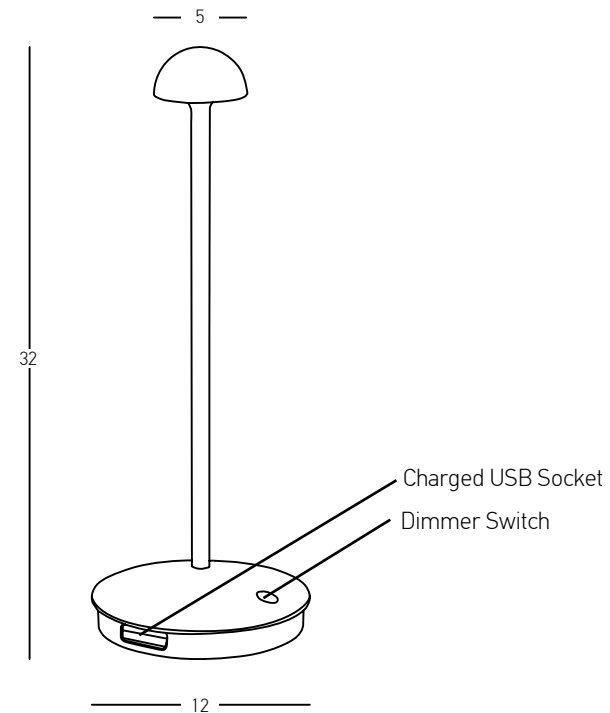

OUTDOOR LIGHTING | PORTABLE

Power 2W
Input 220-240V, 50/60Hz
Color Temperature 3000K
Lumen 99Lm
Cri 80
IP 54
Dimensions Ø: 12cm H: 32cm
3 Steps Dimming 10%, 50%, 100%
Material Aluminium - PC Diffuser
Special Feature Portable Table Lamp
USB Cable & Adaptor Included
Color Sandy Black / Code E314
Color Sandy White / Code E313