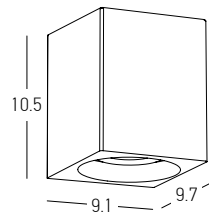

Power 4W
Input 220-240V, 50/60Hz
Color Temperature 3000K
Lumen 340Lm
Cri 80
IP 65
Dimensions L: 9.7cm W: 9.1cm H: 10.5cm
Beam Angle 36°
Dimmable Triac ☐
Material Concrete - Aluminium
Color Natural Concrete / **Code E253**