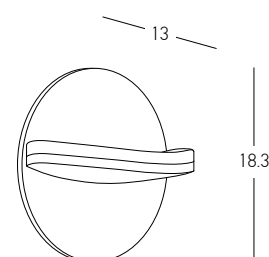

Power 16W
Input 220-240V, 50/60Hz
Color Temperature 3000K
Lumen 1106Lm
Cri 80
IP 65
Dimensions Ø: 18.3cm L: 13cm
Material Aluminium - Opal PC Diffuser
Special Feature Movable Light
Color Dark Brown / **Code E267**