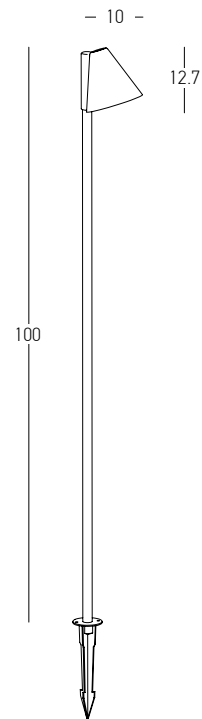

Bulb 1x GU10
Power 20W MAX
Input 220-240V, 50/60Hz
IP 65
Dimensions L: 10cm W: 10cm H: 100cm
Material Aluminium - Tempered Glass
Special Feature 40cm Cable Available
Spike Included
Recommended Base E282-SP / Not Included

Color Graphite / **Code E282**

Base for E281 - E282
Dimensions Ø: 9.5cm H: 2cm
Material Aluminium

Color Graphite / **Code E282-SP**