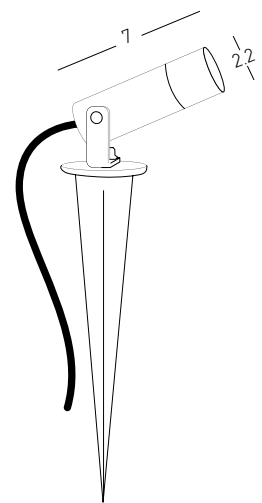

Power 2.3W
Input 3.2V , 700mA
Color Temperature 2700K
Lumen 130Lm
Cri 80
IP 54
Dimensions Ø: 2.2cm L: 7cm H: 3.2cm
Beam Angle 40°
Material Brush
Special Feature 60cm Cable Available
Movable Spot
Spike Included
Optional In Special RAL

Recommended Driver V350-1050 (Not Included)
In Series Connection 1-9 pcs
Color Natural Brush / **Code E403**

Power 2.3W
Input 3.2V , 700mA
Color Temperature 3000K
Lumen 130Lm
Cri 80
IP 54
Dimensions Ø: 2.2cm L: 7cm H: 3.2cm
Beam Angle 40°
Material Brush
Special Feature 60cm Cable Available
Movable Spot
Spike Included
Optional In Special RAL

Recommended Driver V350-1050 (Not Included)
In Series Connection 1-9 pcs
Color Natural Brush / **Code E404**

Driver **V350-1050**
Power 34W
Input 220-240V, 50/60Hz
Output 2 - 32V
Dimensions L: 15cm W: 4cm H: 3cm
IP 20