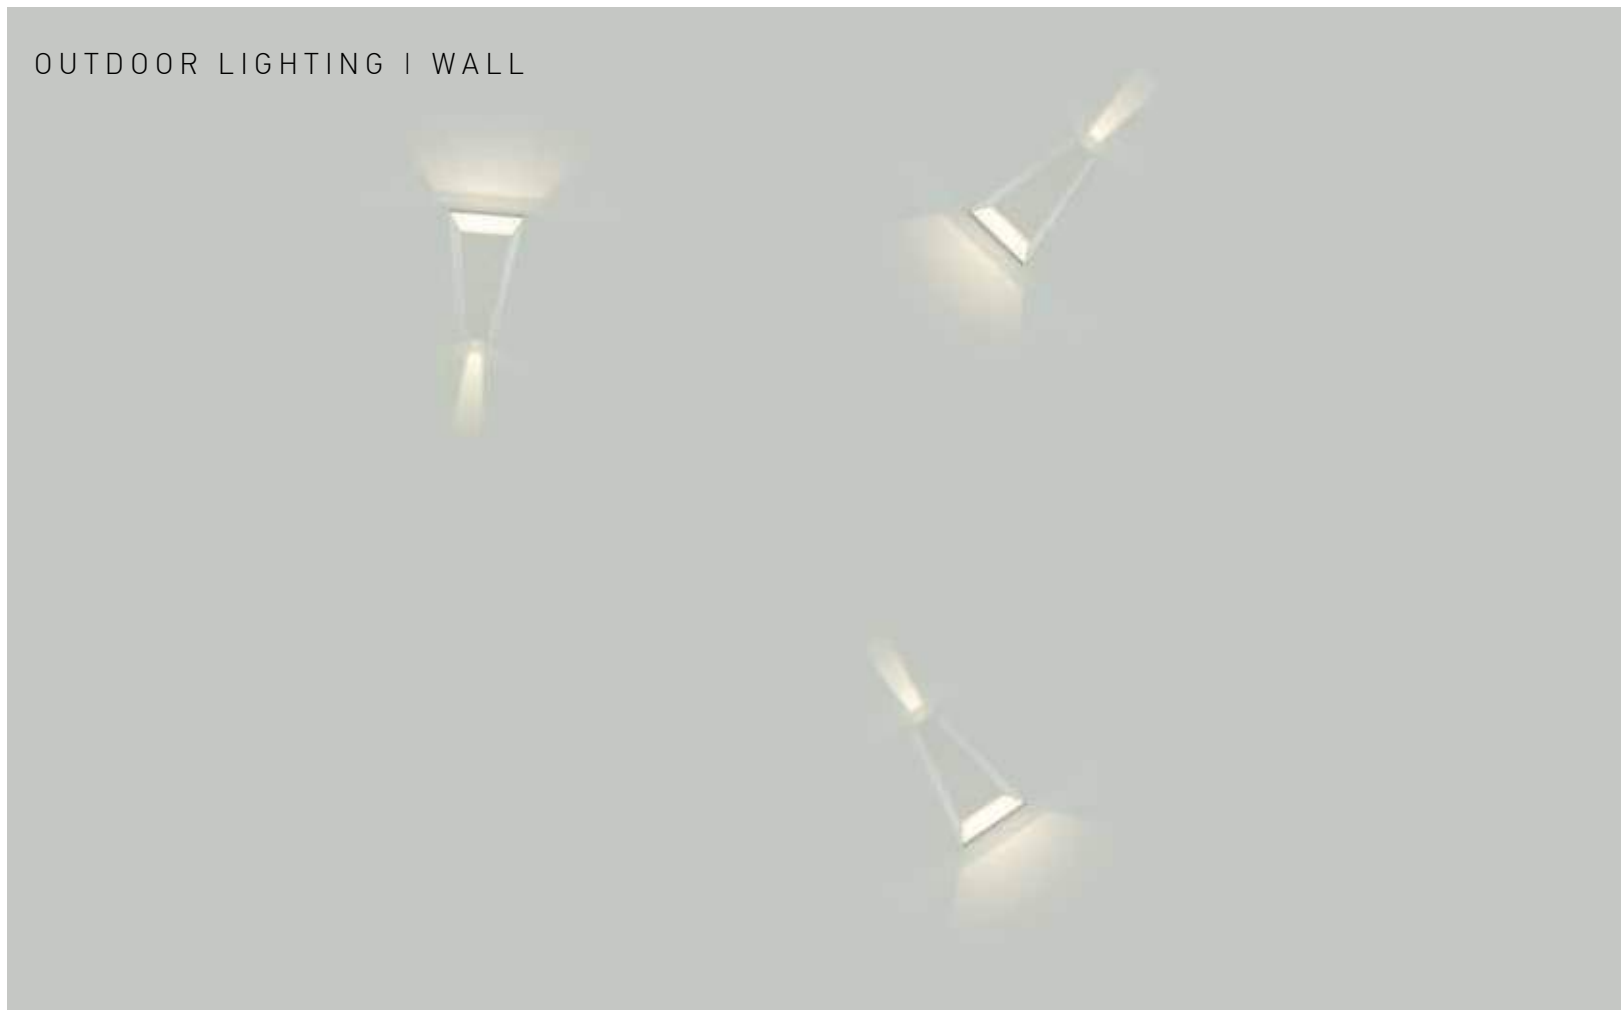

OUTDOOR LIGHTING | WALL

Power 2x 3W
Input 220-240V, 50/60Hz
Color Temperature 3000K
Lumen 480Lm
Cri 80
IP 54
Dimensions L: 6.5cm W: 11cm H: 17.5cm
Material Aluminium - Tempered Glass
Special Feature Up - Down Lighting
Color Graphite / **Code E135**
Color Sandy White / **Code E156**

Power 2x 3W
Input 220-240V, 50/60Hz
Color Temperature 3000K
Lumen 480Lm
Cri 80
IP 54
Dimensions L: 8.2cm W: 8cm H: 8cm
Material Aluminium - Tempered Glass
Special Feature Movable
Up - Down Lighting

Color Graphite / **Code E109**
Color Sandy White / **Code E159**