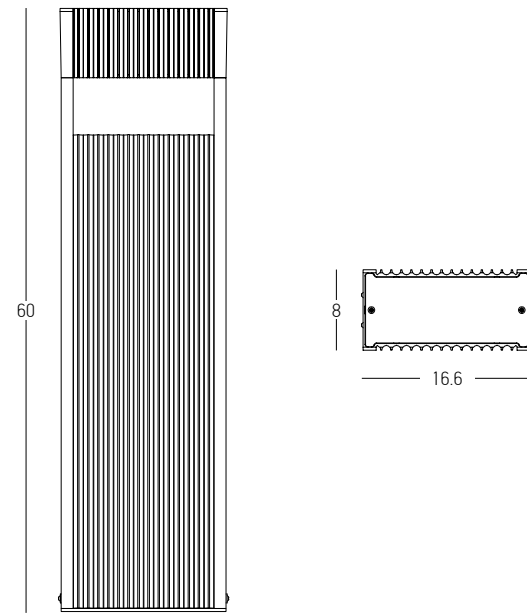

Color White / **Code E398**  
 Color Black / **Code E399**  
 Color Green / **Code E400**

Power 2W  
 Input 220-240V, 50/60Hz  
 Color Temperature 3000K  
 Lumen 142Lm  
 Cri 80  
 IP 44  
 Dimensions Ø: 11.8cm H: 10cm  
 Shade Ø: 11.8cm H: 2cm  
 3 Steps Dimming 10%, 50%, 100%  
 Material Plastic  
 Special Feature Portable Table Lamp  
 USB Cable Included

Color White / **Code E401**  
 Color Black / **Code E402**

Power 2.2W  
 Input 220-240V, 50/60Hz  
 Color Temperature 3000K  
 Lumen 210Lm  
 Cri 80  
 IP 54  
 Dimensions Ø: 12cm H: 30cm  
 3 Steps Dimming 10%, 50%, 100%  
 Material Aluminium - PC Diffuser  
 Special Feature Shade Ø: 12cm H: 5cm  
 Portable Table Lamp  
 USB Cable & Adaptor Included

Color Sandy Black / **Code E289**  
 Color Sandy White / **Code E290**  
 Color Gold Matt / **Code E291**

☀ Touch Dimming ☀

Power 2W  
 Input 220-240V, 50/60Hz  
 Color Temperature 3000K  
 Lumen 260Lm  
 Cri 80  
 IP 54  
 Dimensions Ø: 10.5cm H: 38cm  
 Shade Ø: 11cm H: 11cm  
 3 Steps Dimming 10%, 50%, 100%  
 Material Aluminium - PC Diffuser  
 Special Feature Portable Table Lamp  
 USB Cable & Adaptor Included  
  
 Color Sandy White / **Code E193**  
 Color Sandy Black / **Code E194**

Power 30W  
 Input 220-240V, 50/60Hz  
 Color Temperature 3000K  
 Lumen 986Lm  
 Cri 80  
 IP 65  
 Dimensions L: 8m W: 16.6cm H: 60cm  
 Material Aluminium - Tempered Glass  
 Special Feature Double Sided Lighting  
 Color Graphite / **Code E368**