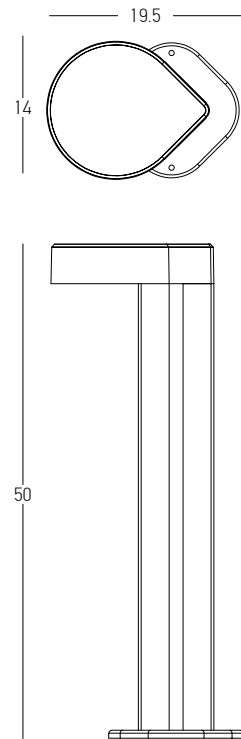

Power 13W
Input 220-240V, 50/60Hz
Color Temperature 3000K
Lumen 1035Lm
Cri 80
IP 65
Dimensions L: 16.5cm W: 14cm H: 15cm
Beam Angle 120°
Material Aluminium - PC Diffuser
Color Graphite / **Code E358**

Power 13W
Input 220-240V, 50/60Hz
Color Temperature 3000K
Lumen 1035Lm
Cri 80
IP 65
Dimensions L: 19.5cm W: 14cm H: 50cm
Beam Angle 120°
Material Aluminium - PC Diffuser
Color Graphite / **Code E357**