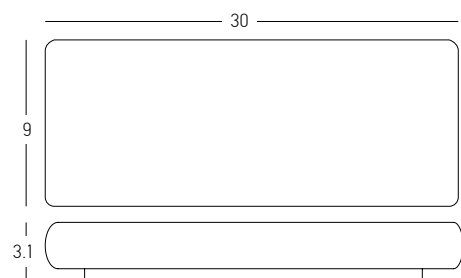

Power 2x 6W
Input 220-240V, 50/60Hz
Color Temperature 3000K
Lumen 960Lm
Cri 80
IP 65
Dimensions L: 3.1cm W: 17.5cm H: 9cm
Material Aluminium - Tempered Glass
Special Feature Up - Down Lighting
Color Graphite / **Code E239**

Power 2x 10W
Input 220-240V, 50/60Hz
Color Temperature 3000K
Lumen 1600Lm
Cri 80
IP 65
Dimensions L: 3.1cm W: 30cm H: 9cm
Material Aluminium - Tempered Glass
Special Feature Up - Down Lighting
Color Graphite / **Code E240**