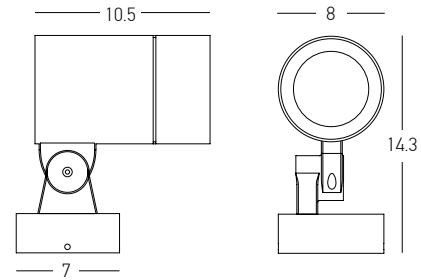

Bulb 1x GU10
Power 11W MAX
Input 220-240V, 50/60Hz
IP 65
Dimensions Ø: 8cm L: 14.3cm
Base Ø: 7cm
Material Aluminium - Tempered Glass
Color Graphite / **Code E236**