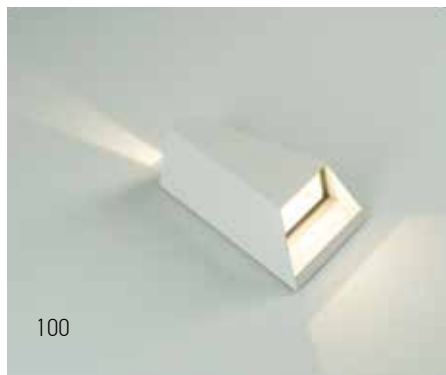

OUTDOOR LIGHTING | WALL

Power 2x 3W
Input 220-240V, 50/60Hz
Color Temperature 3000K
Lumen 480Lm
Cri 80
IP 54
Dimensions L: 6.5cm W: 11cm H: 17.5cm
Material Aluminium - Tempered Glass
Special Feature Up - Down Lighting
Color Graphite / **Code E135**
Color Sandy White / **Code E156**