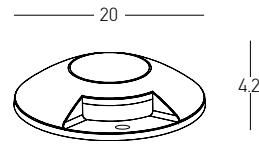

Power 2x 6W
Input 220-240V, 50/60Hz
Color Temperature 3000K
Lumen 600Lm
Cri 80
IP 67
IK 10
Dimensions Ø: 20cm H: 4.2cm
Material Aluminium
Special Feature Surface Ground
Driver Included
Color Grey / **Code Z69058-B**