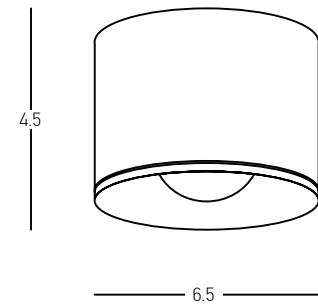

Power 12W
Input 220-240V, 50/60Hz
Color Temperature 3000K
Lumen 561Lm
Cri 90
IP 54
Dimensions Ø: 8cm H: 5.5cm
Beam Angle 120°
Material Aluminium
Color Sandy Black / **Code S131**
Color Sandy White / **Code S132**

Power 8W
Input 220-240V, 50/60Hz
Color Temperature 3000K
Lumen 454Lm
Cri 80
IP 54
Dimensions Ø: 6.5cm H: 4.5cm
Beam Angle 120°
Material Aluminium
Color Sandy Black / **Code S133**
Color Sandy White / **Code S134**