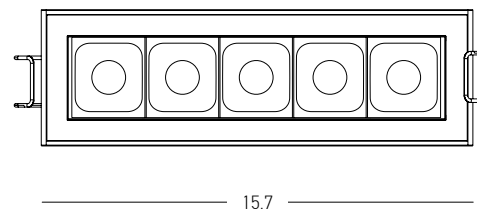

Power 12W
Input 220-240V, 50/60Hz
Color Temperature 3000K
Lumen 757Lm
Cri 90
IP 65
Dimensions L: 15.7cm W: 5cm H: 6.8cm
Cutting Hole 14.2 x 3.5cm
Beam Angle 40°
Non Dimmable ☒
Material Stainless Steel - Aluminium - Tempered Glass
Depth Required IT: 6cm
Driver Included
Color Sandy Black / **Code E332**
Sandy White / **Code E333**