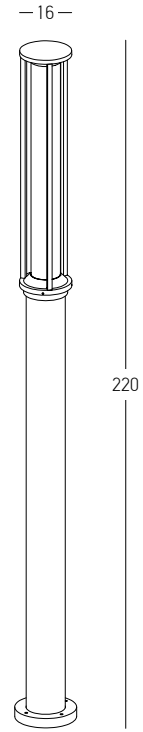

Power 17W
Input 220-240V, 50/60Hz
Color Temperature 3000K
Lumen 1488Lm
Cri 80
IP 65
Dimensions Ø: 16cm H: 220cm
Material Aluminium - PC Diffuser
Color Graphite / **Code E348**