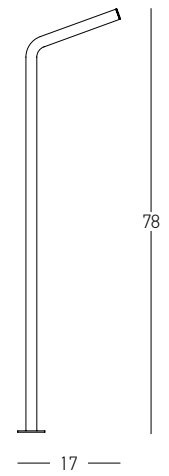

Power 9W
Input 220-240V, 50/60Hz
Color Temperature 3000K
Lumen 785Lm
Cri 80
IP 54
Dimensions L: 19.5cm W: 6cm H: 20.7cm
Material Aluminium - PC Diffuser
Color Graphite / **Code E205**