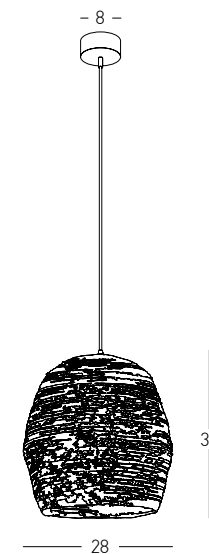

Bulb 1x E27 LED
Power 20W MAX
Input 220-240V, 50/60Hz
Dimensions Ø: 28cm H: 30cm
Base Ø: 8cm H: 3.5cm
Material Metal - Braided Wheat
Special Feature 200cm Black Fabric Cable Adjustable
Color Natural - Sandy Black / **Code 22165**