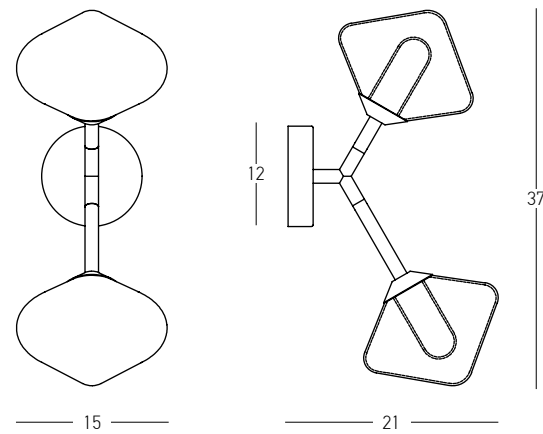

DECORATIVE LIGHTING | DECO

Bulb 8x G9 LED
Power 5W MAX
Input 220-240V, 50/60Hz
Dimensions L: 113cm W: 63cm H: 43-73-103cm
Glass Ø: 15cm
Base Ø: 12cm H: 2.5cm
Material Metal - Clear Glass - Opal Glass
Color Gold Matt / **Code 23023**

Bulb 2x G9 LED
Power 5W MAX
Input 220-240V, 50/60Hz
Dimensions L: 21cm W: 15cm H: 37cm
Glass Ø: 15cm
Base Ø: 12cm L: 2.5cm
Material Metal - Clear Glass - Opal Glass
Color Gold Matt / **Code 23022**