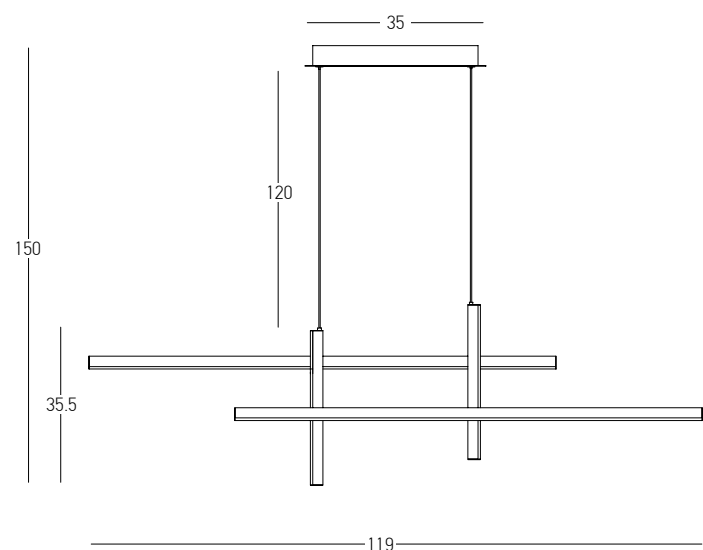

DECORATIVE LIGHTING | DECO