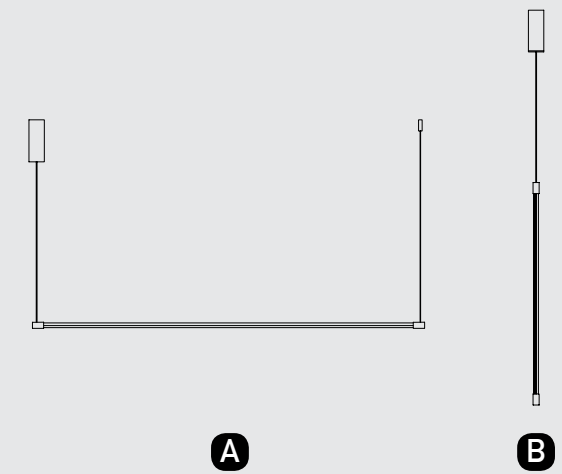

Power 12W
Input 220-240V, 50/60Hz
Color Temperature 3000K
Lumen 960Lm
Cri 80
Dimensions Ø: 1.6cm H: 80cm
Base Ø: 5.5cm H: 15cm
Non Dimmable ☒
Material Aluminium - Acrylic
Special Feature 150cm Cable Adjustable
Color Black Matt / **Code 20121**
Color Gold Matt / **Code 20122**

Design your Own Lighting

Create the ultimate style by combining the different colors and models available.
Available colors: Black Matt / Gold Matt

Shopping Guide

- **A** Code 20119 - 20120
- **B** Code 20121 - 20122

Our Suggestion

Become an artist and make your combination.
Use your imagination to create your masterpiece
with our limitless options.
Minimal design for luxury lighting

Tip Use gold or black color,
as well as different
elevations for a
grand effect.