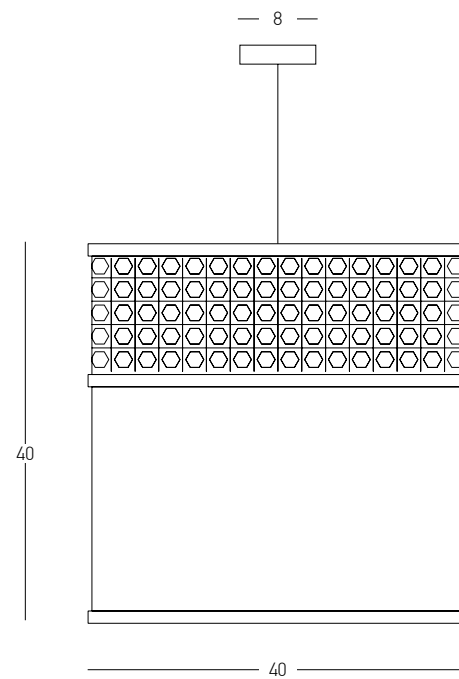

Bulb 1x E27
Power 25W MAX
Input 220-240V, 50/60Hz
Dimensions Ø: 40cm H: 40cm
Base Ø: 8cm H: 2cm
Material Metal - Bush - Burlap
Special Feature 150cm Cable Adjustable
Color Natural / **Code 20354**