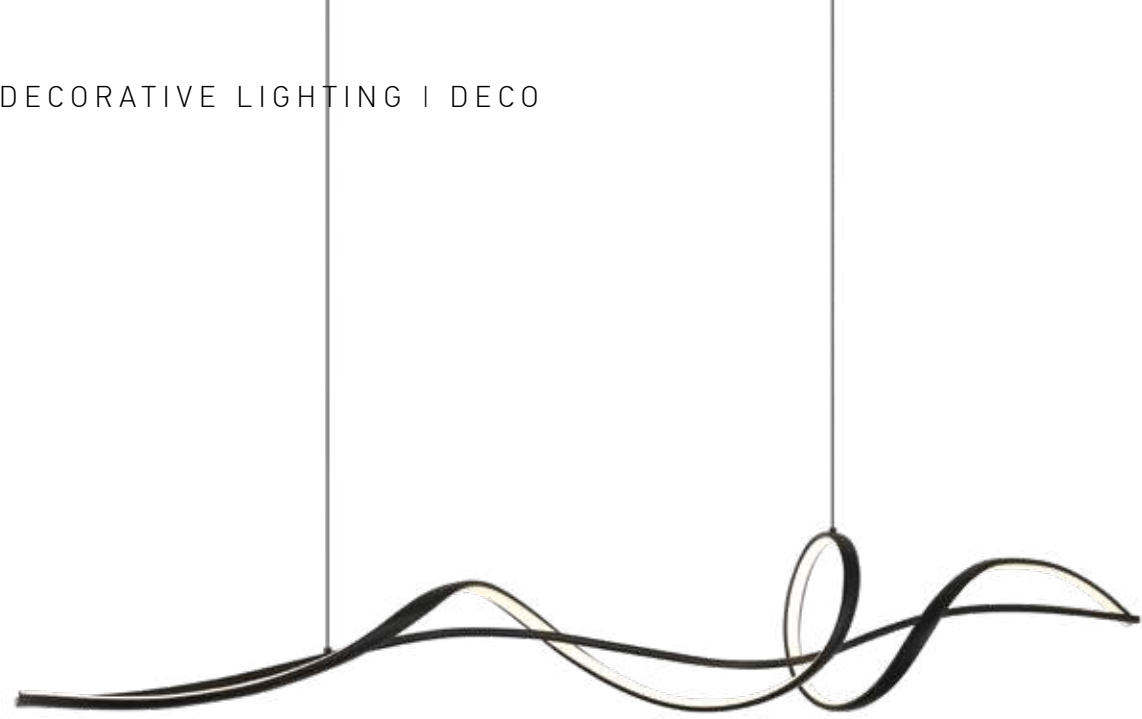

Power	27W
Input	220-240V, 50/60Hz
Color Temperature	3000K
Lumen	2233Lm
Cri	80
Dimensions	L: 140cm W: 20cm H: 23cm
Base	L: 12cm W: 7cm H: 3cm
Dimmable Triac	○
Material	Aluminium - Acrylic
Special Feature	200cm Cable Adjustable
Color	Gold Matt / Code 23108
Color	Black Matt / Code 23109