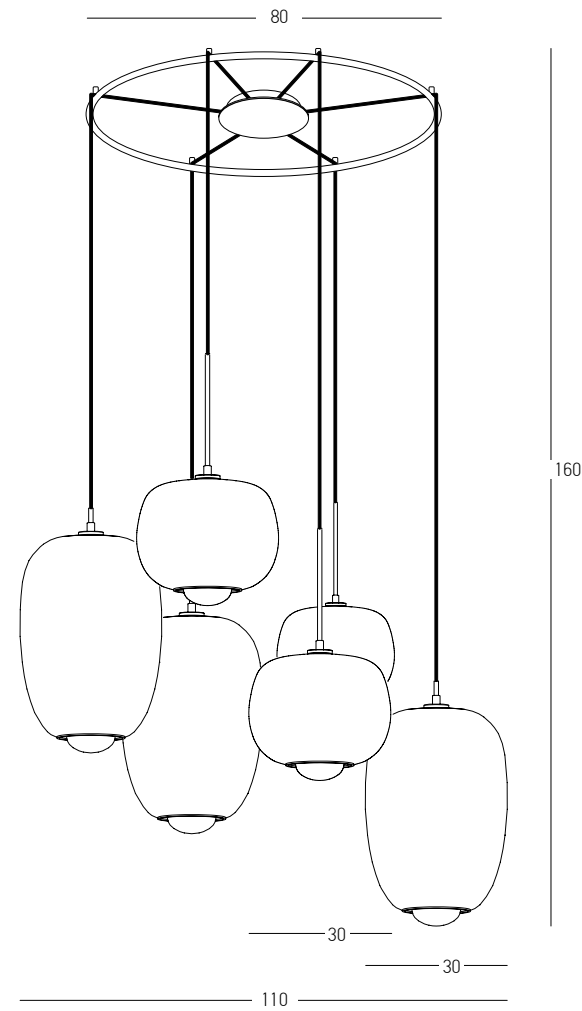

- Bulb 6x G9 LED
- Power 7W MAX
- Input 220-240V, 50/60Hz
- Dimensions Ø: 110cm H: 160cm
- Bases Ø: 20cm H: 3cm
- Glass Ø: 80cm H: 3cm
- Opal Glass Ø: 30cm H: 24cm
- Material Ø: 30cm H: 43cm
- Special Feature Ø: 10.5cm H: 13.5cm
- Color Metal - Smoked Glass Outside
- Opal Glass Inside
- 150cm Cable Adjustable
- Sandy Black - Smoked Glass - Gold Matt / Code 22147