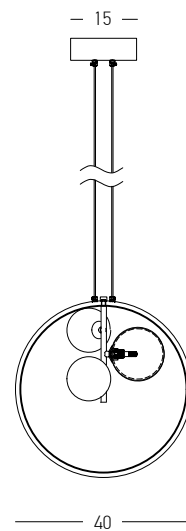

Power 24W
Input 220-240V, 50/60Hz
Color Temperature 3000K
Lumen 1920Lm
Cri 80
Dimensions Ø: 45cm
Base L: 20cm W: 6cm H: 5cm
Non Dimmable ☒
Material Metal - Aluminium - Acrylic
Special Feature 60cm Cable Adjustable
Color Black Matt / **Code 1612**

LED 20W
Bulb 3x G9 LED
Power 7W MAX
Input 220-240V, 50/60Hz
Color Temperature 3000K
Lumen 1247Lm
Cri 80
Dimensions Ø: 40cm W: 22cm H: 40cm
Base Ø: 15cm H: 3.5cm
Dimmable Triac ☉
Material Metal - Aluminium - Glass - Acrylic
Clear Glass Ø: 12cm | Ø: 10cm | Ø: 8cm
Special Feature 150cm Cable Adjustable
Profile 2x1cm
Color Sandy Black / **Code 22064**