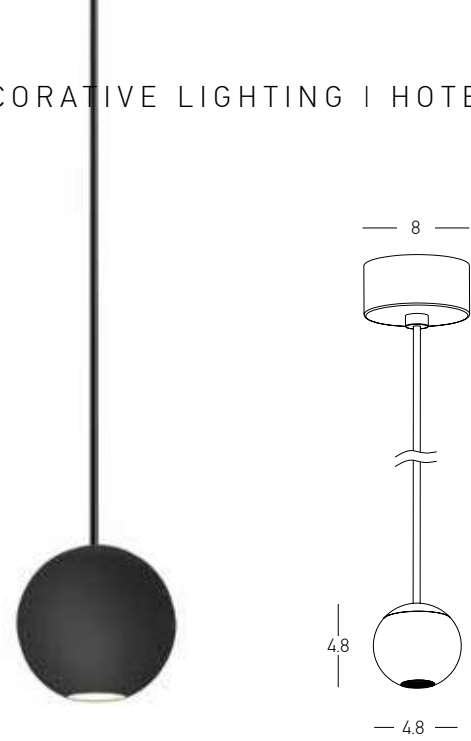

DECORATIVE LIGHTING | HOTEL

Power 4W
Input 220-240V, 50/60Hz
Color Temperature 3000K
Lumen 400Lm
Cri 90
Dimensions Ø: 4.8cm H: 4.8cm
Base Ø: 8cm H: 3cm
Non Dimmable ☒
Material Metal - Aluminium
Beam Angle 38°
Special Feature 200cm Cable Adjustable
Color Sandy Black / **Code 1902**