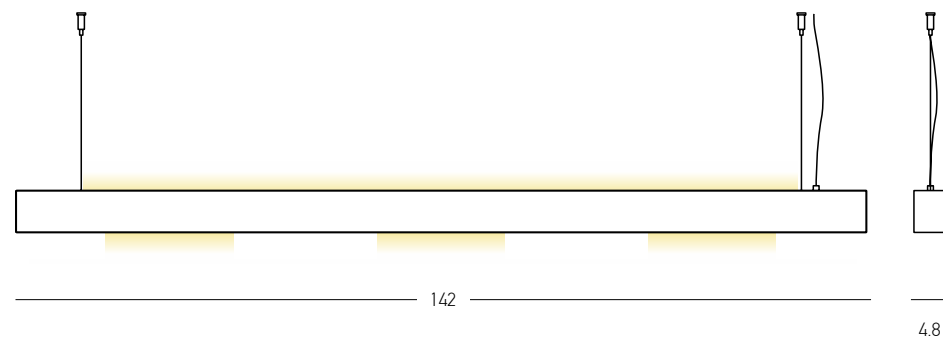

Power 18W + 36W
Input 220-240V, 50/60Hz
Color Temperature 3000K
Lumen 7560Lm
Cri 80
Dimensions L: 142cm W: 4.8cm H: 7.8cm
Base Ø: 8cm H: 3.5cm
Non Dimmable ☒
Material Aluminium
Special Feature 200cm Fabric Cable Adjustable
Optional Dimming DALI
Up & Down Lighting
Color Painted Bronze - Painted Gold / **Code 22208**
Corten - Sandy Black / **Code 22209**