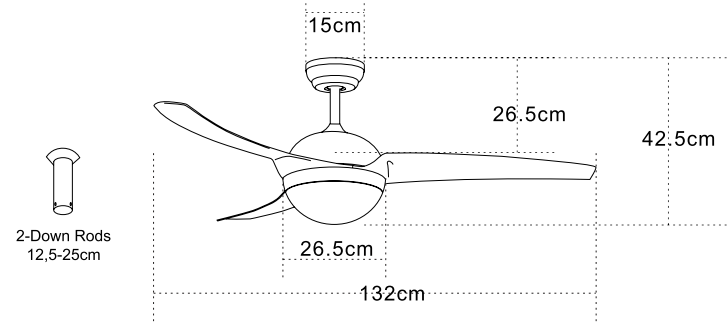

LED Light Source 18W
Input 220-240V, 50/60Hz
Color Temperature 3000K, 4000K, 6000K
Lumen 1800Lm
Cri 80
dB 23
Dimensions 52" Ø: 132cm H: 42.5-55cm
Air Flow 152m³ min
Night Mode Time Setting 1h / 2h / 4h / 8h
Material Metal - Glass - ABS Blades
Special Feature 2 Down Rods 12.5-25cm
Summer Function
Motor Feature AC Motor 61W
3 Speeds
Color White / **Code 19133**