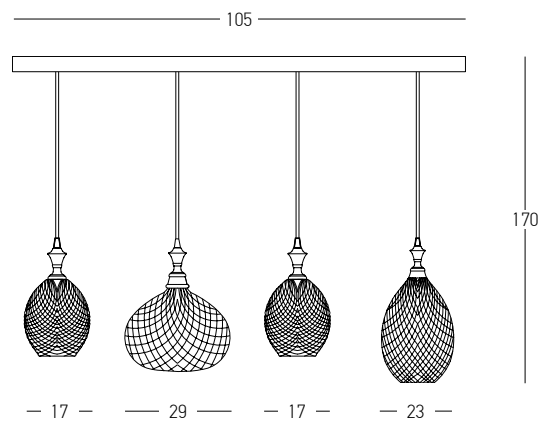

Bulb 3x E27
Power 40W MAX
Input 220-240V, 50/60Hz
Dimensions Ø: 50cm H: 170cm
Base Ø: 50cm H: 3cm
Material Metal - Glass
Special Feature 120cm Fabric Cable Adjustable
Color Black Matt - Smoked Grey / **Code 19241**

Bulb 4x E27
Power 40W MAX
Input 220-240V, 50/60Hz
Dimensions L: 105cm H: 170cm
Base L: 105cm W: 6.5cm H: 2.7cm
Material Metal - Glass
Special Feature 120cm Fabric Cable Adjustable
Color Black Matt - Smoked Grey / **Code 19240**