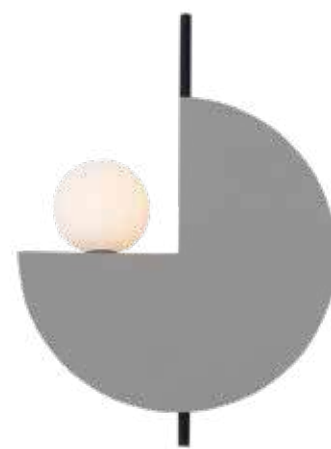

Elephant Grey
Sandy Black