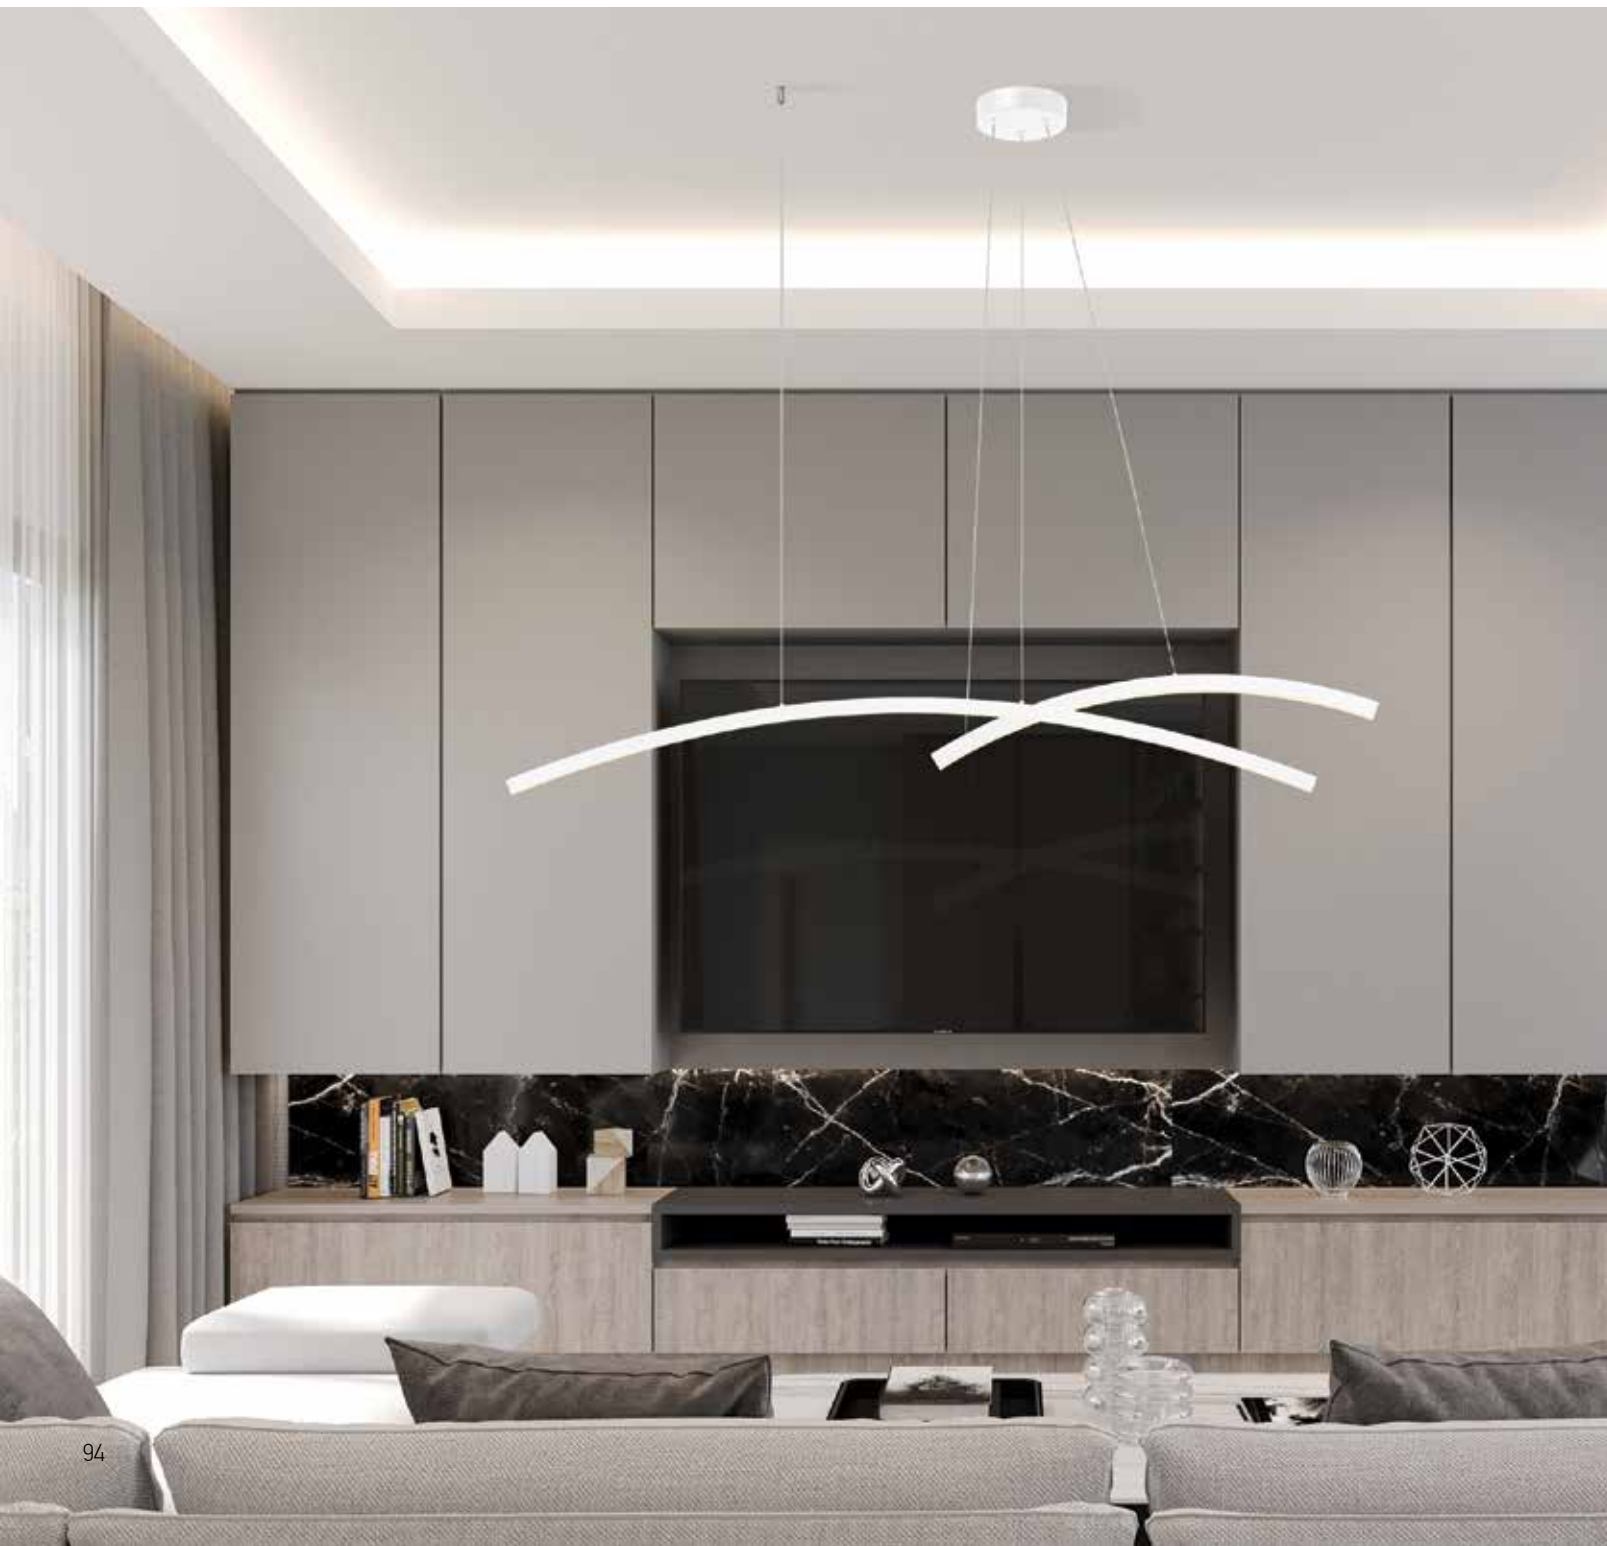

Power 41W
Input 220-240V, 50/60Hz
Color Temperature 3000K
Lumen 3600Lm
Cri 80
Dimensions L: 80+160cm H: 200cm
Base Ø: 16cm H: 3.5cm
Dimmable Triac ☒
Material Aluminium - Acrylic
Special Feature 180cm Cable Adjustable
Step Dimming 10%-40%-100%
Profile 2x 3cm
Color Black Matt / Code 20130