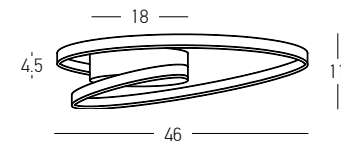

Power 56W
Input 220-240V, 50/60Hz
Color Temperature 3000K
Lumen 4500Lm
Cri 80
Dimensions Ø: 60cm / Ø: 33cm H: 15cm
Base Ø: 18cm H: 4.5cm
Non Dimmable ☒
Material Aluminium - Silicon
Special Feature 120cm Cable Adjustable
Color White Matt / **Code 180055**

Power 40W
Input 220-240V, 50/60Hz
Color Temperature 3000K
Lumen 2529Lm
Cri 80
Dimensions Ø: 46cm H: 11cm
Base Ø: 18cm H: 4.5cm
Non Dimmable ☒
Material Aluminium - Silicon
Color White Matt / **Code 180054**