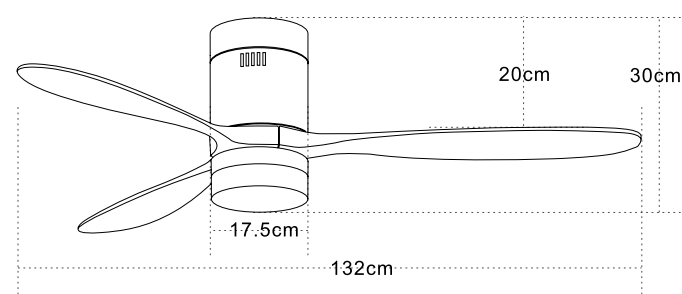

LED Light Source 15W
Input 220-240V, 50/60Hz
Color Temperature 3000K, 4000K, 6000K
Lumen 1500lm
Cri 80
dB 23
Dimensions 52" Ø: 132cm H: 30cm
Air Flow 141m³ min
Night Mode Time Setting 1h / 2h / 4h / 8h
Material Metal - Polycarbonate - Wood
Special Feature Summer Function
Motor Feature AC Motor 55W
3 Speeds
Color Black Matt - Cherry Wood Blades / **Code 19144**