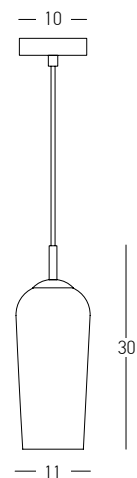

DECORATIVE LIGHTING | GLASS

Bulb 1x E14
Power 40W MAX
Input 220-240V, 50/60Hz
Dimensions Ø: 20cm H: 21cm
Base Ø: 10cm H: 2.5cm
Glass Ø: 20cm H: 15cm
Material Metal - Glass
Special Feature 150cm Cable Adjustable
Color Champagne - Black Matt / **Code 22114**
Clear Glass - Painted Gold / **Code 22115**

Bulb 1x E14
Power 40W MAX
Input 220-240V, 50/60Hz
Dimensions Ø: 16cm H: 23cm
Base Ø: 10cm H: 2.5cm
Glass Ø: 16cm H: 17cm
Material Metal - Glass
Special Feature 150cm Cable Adjustable
Color Champagne - Black Matt / **Code 22116**
Clear Glass - Painted Gold / **Code 22117**

Bulb 1x E14
Power 40W MAX
Input 220-240V, 50/60Hz
Dimensions Ø: 11cm H: 30cm
Base Ø: 10cm H: 2.5cm
Glass Ø: 11cm H: 24cm
Material Metal - Glass
Special Feature 150cm Cable Adjustable
Color Champagne - Black Matt / **Code 22118**
Clear Glass - Painted Gold / **Code 22119**