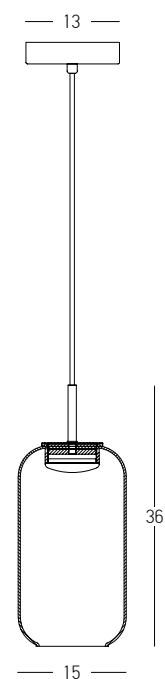

DECORATIVE LIGHTING | GLASS

Power 12W
Input 220-240V, 50/60Hz
Color Temperature 3000K
Lumen 780Lm
Cri 80
Dimensions Ø: 15cm H: 36cm
Base Ø: 13cm H: 3cm
Non Dimmable ☒
Material Metal - Glass
Special Feature 200cm Fabric Cable Adjustable
Color Black Matt - Gold Glass / **Code 23218**
Color Black Matt - Copper Glass / **Code 23219**