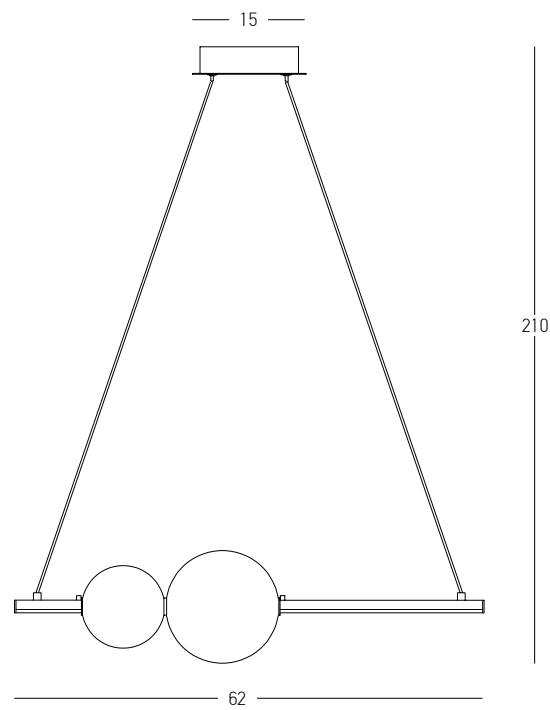

Power 13W
Input 220-240V, 50/60Hz
Color Temperature 3000K
Lumen 1100Lm
Cri 80
Dimensions L: 62cm W: 15cm H: 210cm
Base L: 15cm W: 6.5cm H: 5.5cm
Dimmable Triac ☐
Material Aluminium - Glass
Special Feature 200cm Cable Adjustable
Glass Ø: 15cm | Ø: 10cm
Profile Ø: 2cm

Color Black Matt - Smoked Glass / **Code 22109**
Color Gold Matt - Opal Glass / **Code 22108**