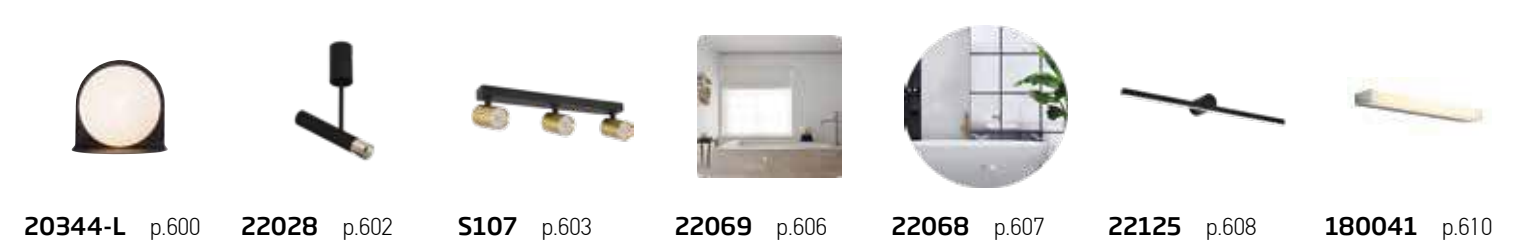

ZAMPELIS S.A.

Greece , Attica , Keratea , Kivouri

Postal: 19001 , P.O. box: 4791

Tel.: (+30) 22990 63518-19 | Fax: (+30) 22990 63521

info@zambelislights.gr | zambelislights.gr

DECORATIVE LIGHTING

DECORATIVE LIGHTING

DECO | p.016-133

Power 18W  
 Input 220-240V, 50/60Hz  
 Color Temperature 3000K  
 Lumen 1445Lm  
 Cri 90  
 Dimensions L: 110cm W: 1.5cm H: 80cm  
 Base Ø: 21cm H: 5cm  
 Dimmable Triac   
 Material Aluminium - Silicon  
 Special Feature 150cm Cable Adjustable  
 Lighting Tube Ø: 1.5cm  
 Color Black Matt / **Code 23052**

Power 46W  
 Input 220-240V, 50/60Hz  
 Color Temperature 3000K  
 Lumen 3137Lm  
 Cri 90  
 Dimensions Ø: 160cm H: 80cm  
 Base Ø: 30cm H: 5cm  
 Dimmable Triac   
 Material Aluminium - Silicon  
 Special Feature 150cm Cable Adjustable  
 Lighting Tube Ø: 1.5cm  
 Color Black Matt / **Code 23051**