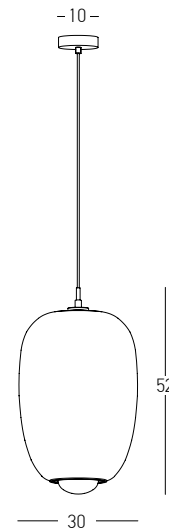

DECORATIVE LIGHTING | GLASS

Bulb 1x G9 LED
Power 7W MAX
Input 220-240V, 50/60Hz
Dimensions Ø: 30cm H: 52cm
Base Ø: 10cm H: 2.5cm
Glass Ø: 30cm H: 43cm
Opal Glass Ø: 10.5cm H: 13.5cm
Material Metal - Smoked Glass Outside
Opal Glass Inside
Special Feature 150cm Cable Adjustable
Color Smoked Glass - Gold Matt / **Code 22056**