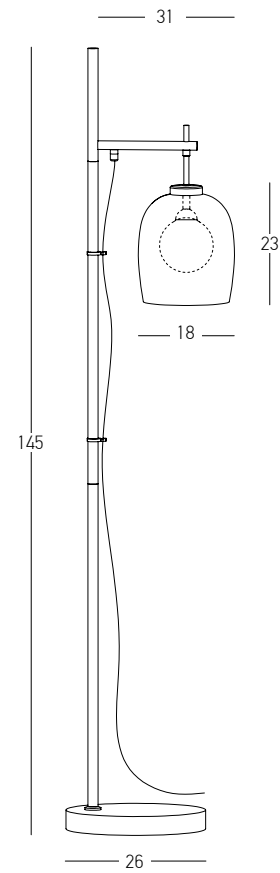

DECORATIVE LIGHTING | FLOOR & TABLE

Bulb 1x G9 LED
Power 5W MAX
Input 220-240V, 50/60Hz
Dimensions L: 31cm W: 26cm H: 145cm
Smoked Glass Ø: 18cm H: 20cm
Base Ø: 26cm W: 3.5cm
Material Metal - Smoked Glass Outside
Opal Glass Inside - Black Marble Base
Special Feature 150cm Cable Available
Opal Glass Ø: 10cm
Color Sandy Black - Black Marble / **Code 22053**