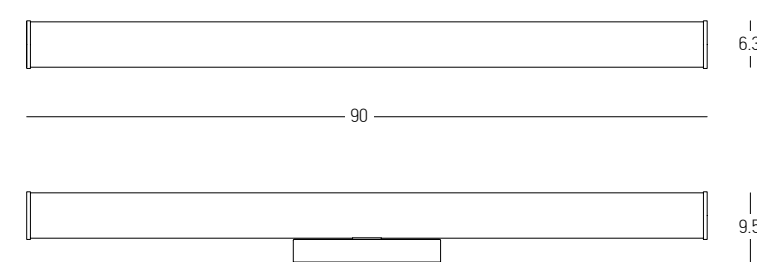

Power 15W
Input 220-240V, 50/60Hz
Color Temperature 3000K
Lumen 1500Lm
Cri 80
Dimensions L: 9.5cm W: 60cm H: 6.3cm
Base L: 3cm W: 19.5cm H: 4.5cm
Non Dimmable ☒
Material Metal - Aluminium - Acrylic
Special Feature IP44
Color Chrome / **Code 22085**

Power 21W
Input 220-240V, 50/60Hz
Color Temperature 3000K
Lumen 2200Lm
Cri 80
Dimensions L: 9.5cm W: 90cm H: 6.3cm
Base L: 3cm W: 19.5cm H: 4.5cm
Non Dimmable ☒
Material Metal - Aluminium - Acrylic
Special Feature IP44
Color Chrome / **Code 22086**