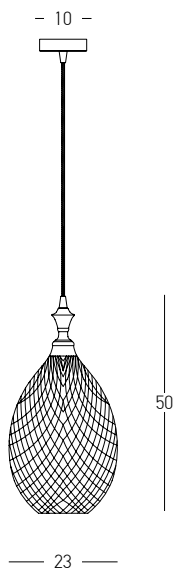

Bulb 1x E27
Power 40W MAX
Input 220-240V, 50/60Hz
Dimensions Ø: 23cm H: 50cm
Base Ø: 10cm H: 2cm
Material Metal - Glass
Special Feature 200cm Fabric Cable Adjustable
Color Chrome - Smoked Grey / **Code 1986**