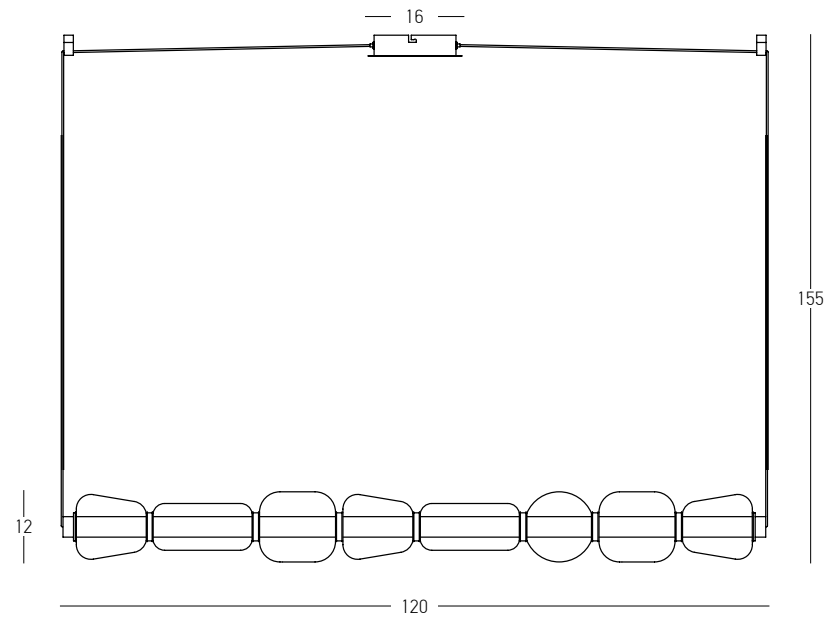

Power 37W
Input 220-240V, 50/60Hz
Color Temperature 3000K
Lumen 2211Lm
Cri 80
Dimensions L: 120cm W: 12cm H: 155cm
Base Ø: 16cm H: 4cm
Non Dimmable ☒
Material Metal - Acrylic - Glass
Special Feature 200cm Cable Adjustable
Color Gold Matt - Champagne Glass / **Code 23065**
Color Black Matt - Smoked Glass / **Code 23066**

Power 12W
Input 220-240V, 50/60Hz
Color Temperature 3000K
Lumen 880Lm
Cri 80
Dimensions Ø: 12cm H: 41.5cm
Base Ø: 16cm H: 4cm
Non Dimmable ☒
Material Metal - Acrylic - Glass
Special Feature 150cm Cable Adjustable
Color Gold Matt - Champagne Glass / **Code 23062**
Color Black Matt - Smoked Glass / **Code 23269**