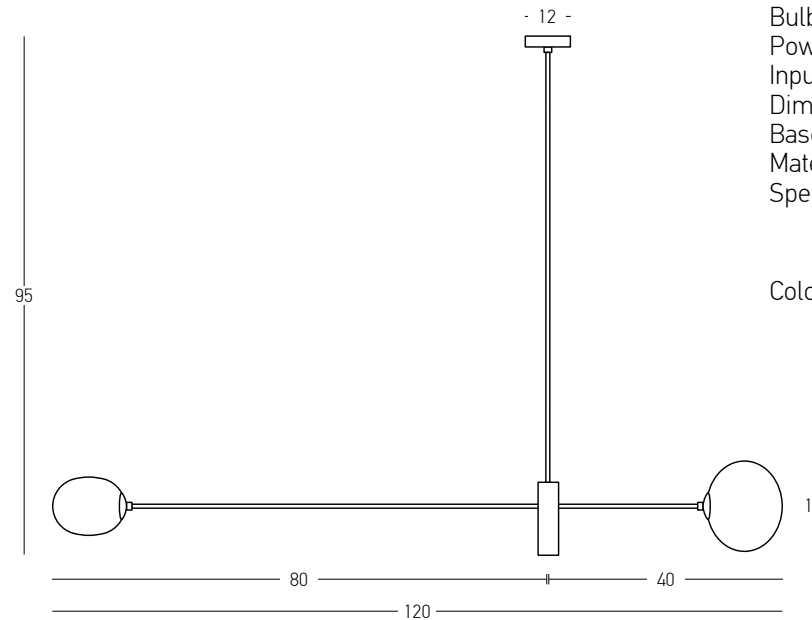

Bulb 2x G9 LED
Power 9W MAX
Input 220-240V, 50/60Hz
Dimensions L: 120cm W: 18cm H: 95cm
Base Ø: 12cm H: 2.5cm
Material Metal - Opal Glass
Special Feature Standard Length
Glass Ø: 18cm
Glass Ø: 9cm
Color Sandy Black - Painted Gold / **Code 22267**