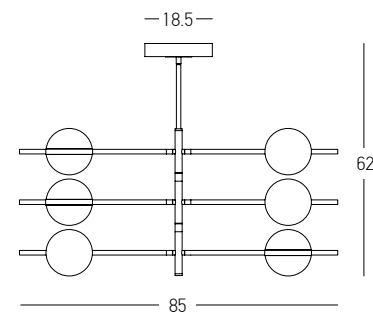

Power	45W
Input	220-240V, 50/60Hz
Color Temperature	3000K
Lumen	3600Lm
Cri	80
Dimensions	Ø: 85cm H: 62cm
Base	Ø: 18.5cm H: 3.5cm
Non Dimmable	☒
Material	Metal - Aluminium - Acrylic
Special Feature	Movable Opal Balls Ø: 12.5cm
Color	Black Matt - Gold Matt / Code 2002