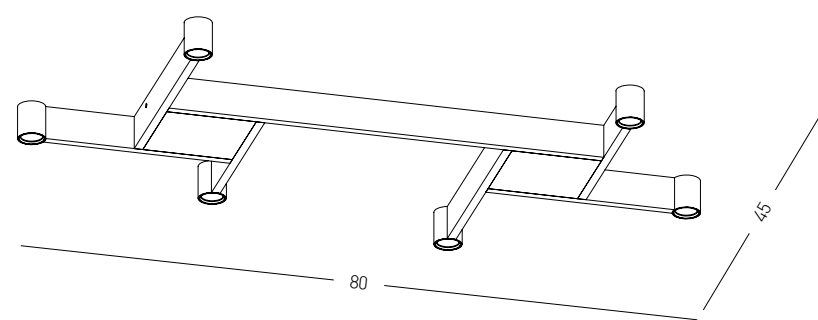

Power 23W
Input 220-240V, 50/60Hz
Color Temperature 3000K
Lumen 1856Lm
Cri 90
Dimensions L: 80cm W: 45cm H: 3cm
Beam Angle 24°
Dimmable Triac ☐
Material Metal - Aluminium
Color Sandy Black / Code 23042