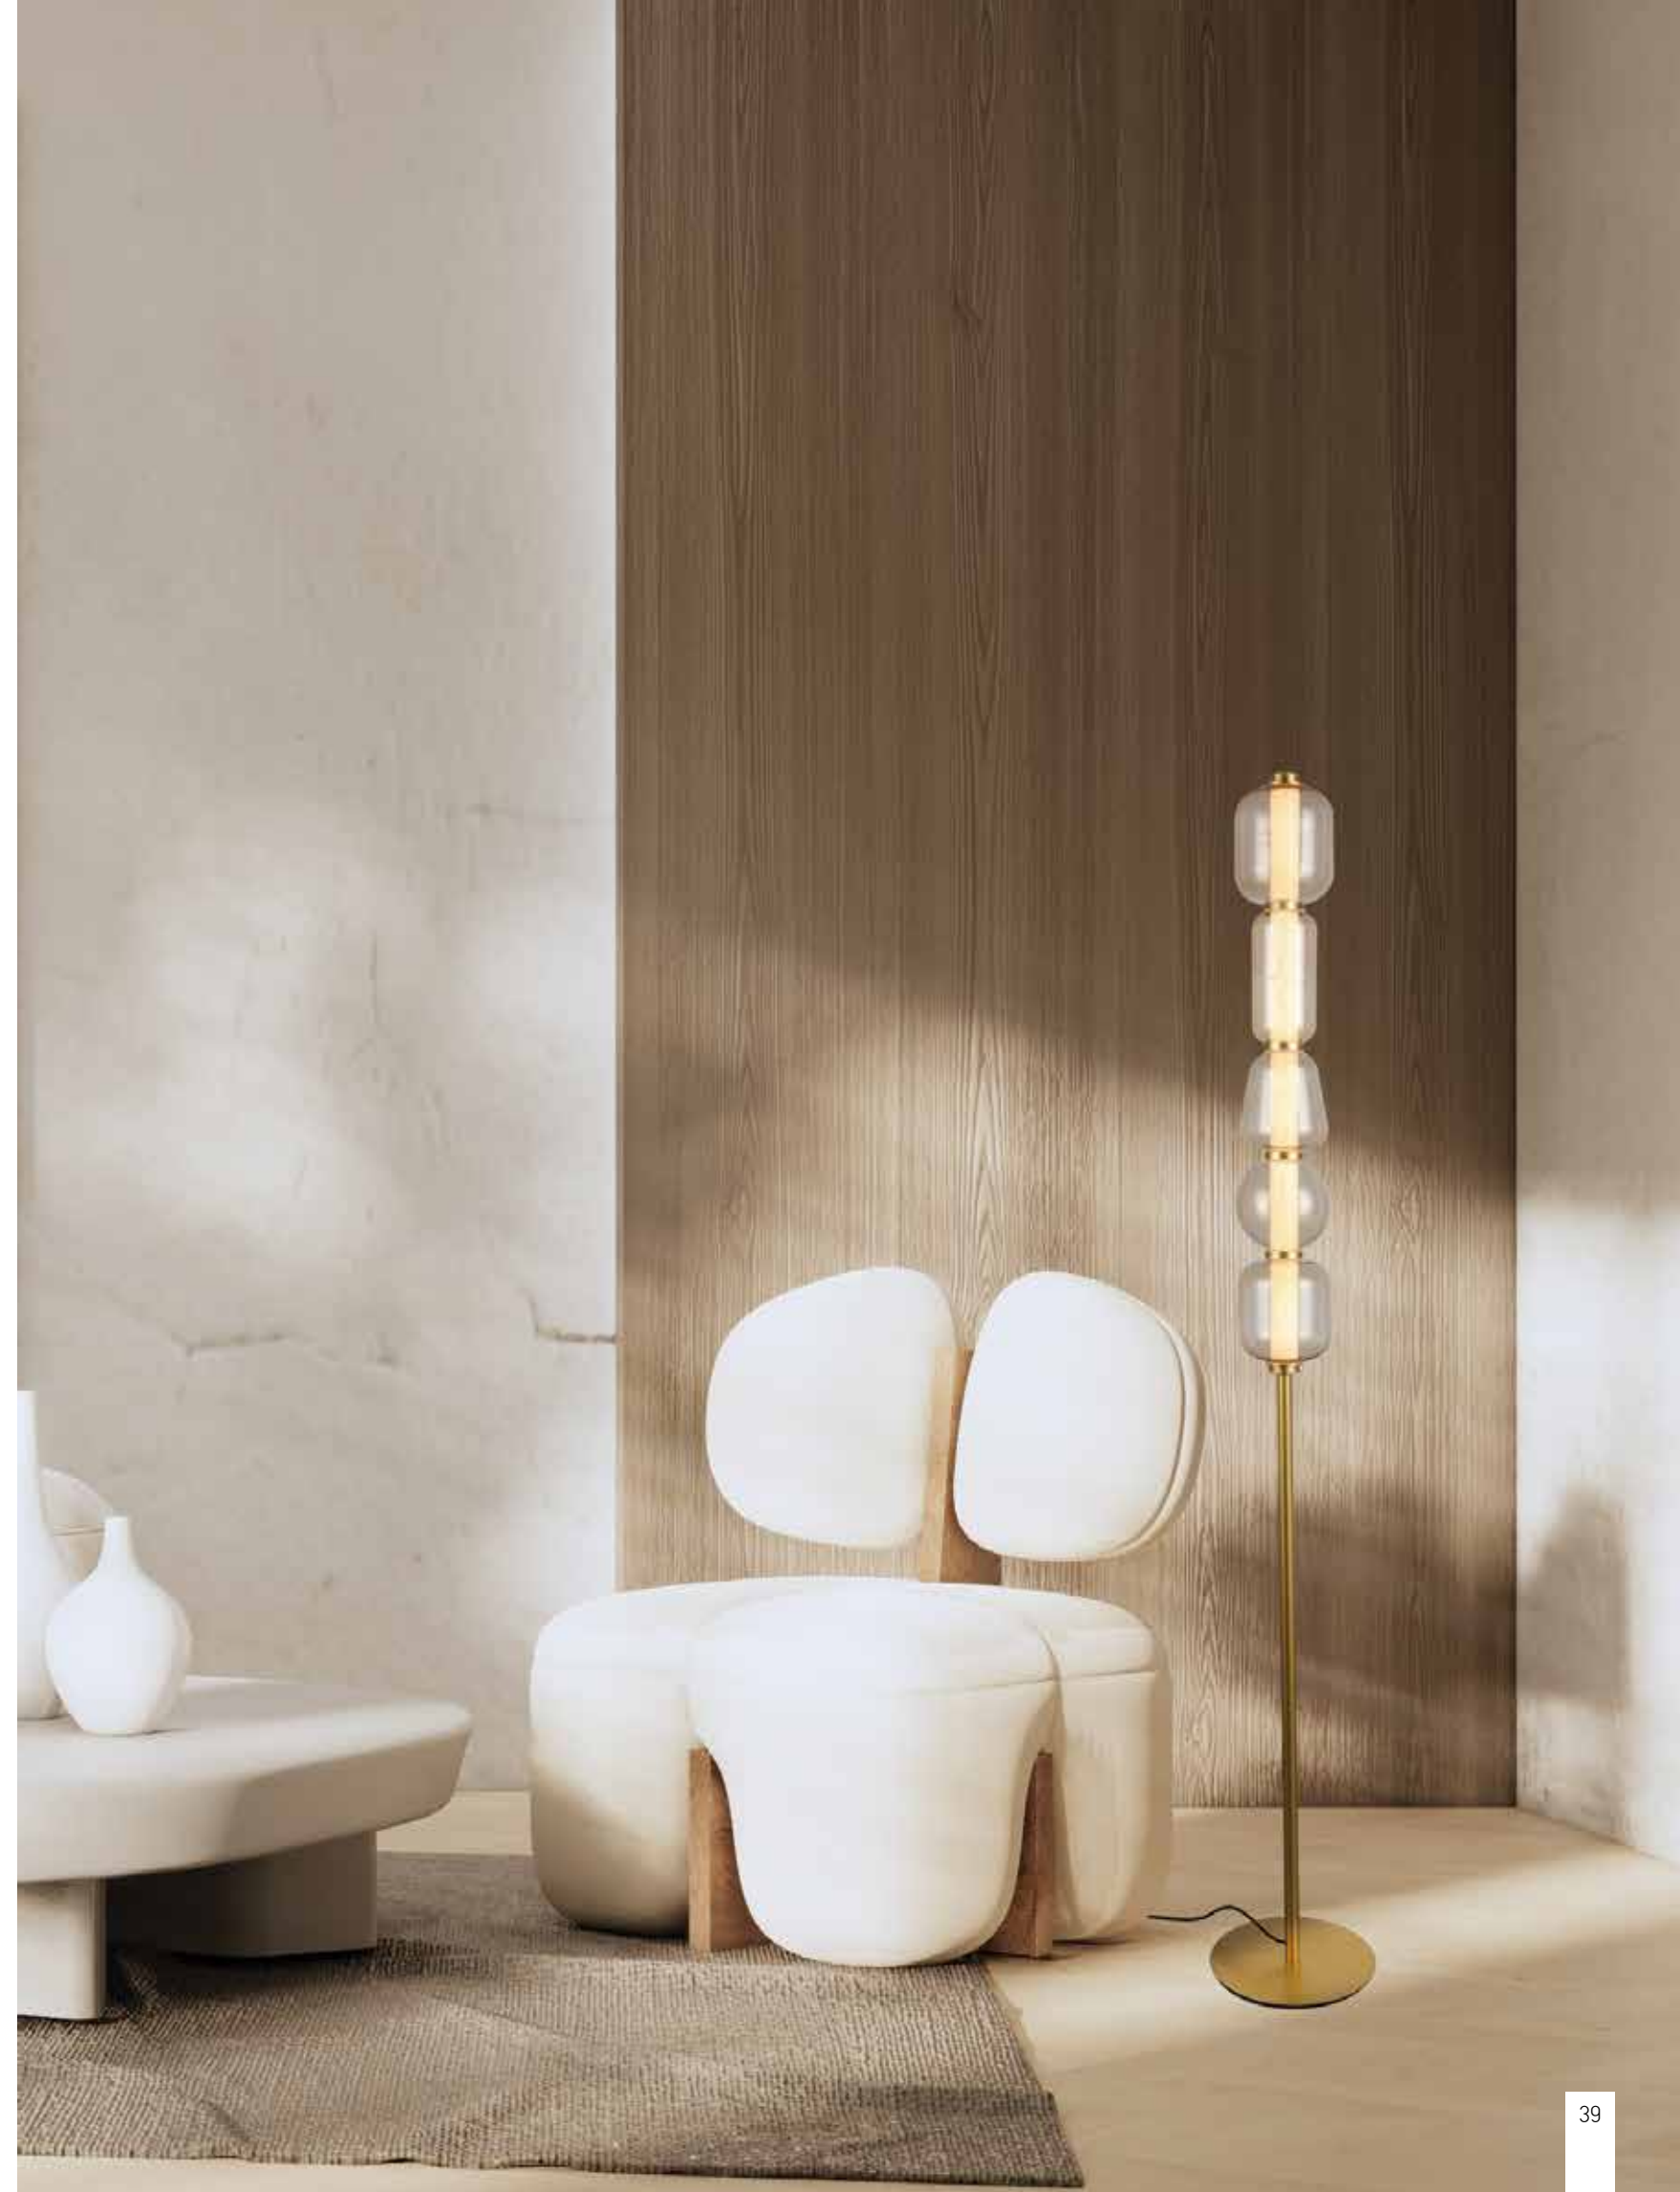

Power 7W
Input 220-240V, 50/60Hz
Color Temperature 3000K
Lumen 490Lm
Cri 80
Dimensions Ø: 13cm H: 35cm
Base Ø: 13cm
Non Dimmable ☒
Material Metal - Acrylic - Glass
Special Feature 120cm Cable Available
Color Gold Matt - Champagne Glass / **Code 23060**
Color Black Matt - Smoked Glass / **Code 23061**

Power 17W
Input 220-240V, 50/60Hz
Color Temperature 3000K
Lumen 1050Lm
Cri 80
Dimensions Ø: 12cm H: 152cm
Base Ø: 22cm
Non Dimmable ☒
Material Metal - Acrylic - Glass
Special Feature 120cm Cable Available
Color Gold Matt - Champagne Glass / **Code 23063**
Color Black Matt - Smoked Glass / **Code 23064**