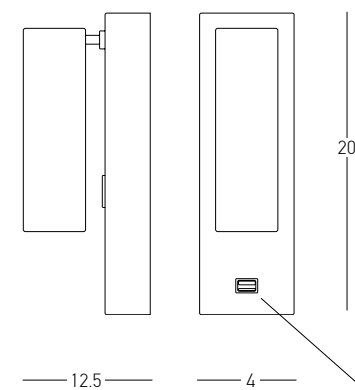

USB Charger

Power 3W
Input 220-240V, 50/60Hz
Color Temperature 3000K
Lumen 240Lm
Cri 80
Dimensions L: 12.5-19cm W: 4cm H: 20cm
Non Dimmable ☒
Switch On/Off
Material Metal - Aluminium
Special Feature USB Charger
Color Black Matt / **Code H35**