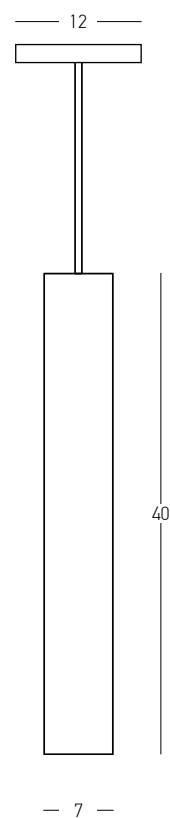

Bulb 1x E27
Power 40W MAX
Input 220-240V, 50/60Hz
Dimensions Ø: 25cm H: 16cm
Base Ø: 10cm H: 2.5cm
Material Concrete
Special Feature 120cm Cable Adjustable
Color Concrete - Chrome Base / **Code 1655**

Bulb 1x E27
Power 40W MAX
Input 220-240V, 50/60Hz
Dimensions Ø: 14.5cm H: 26cm
Base Ø: 10cm H: 2.5cm
Material Concrete
Special Feature 120cm Cable Adjustable
Color Concrete - Chrome Base / **Code 1582**

Bulb 1x GU10
Power 35W MAX
Input 220-240V, 50/60Hz
Dimensions Ø: 7cm H: 40cm
Base Ø: 12cm H: 2.5cm
Material Concrete
Special Feature 120cm Cable Adjustable
Color Concrete - Black Matt Base / **Code 180024**