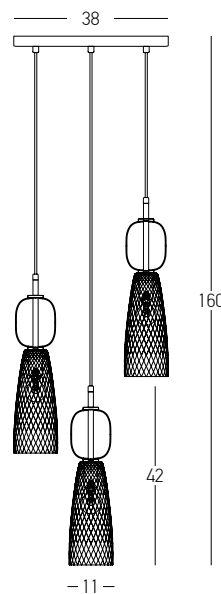

DECORATIVE LIGHTING | GLASS

Bulb 1x E14
Power 40W MAX
Input 220-240V, 50/60Hz
Dimensions Ø: 11cm H: 42cm
Base Ø: 10cm H: 2.5cm
Material Metal - Glass
Special Feature 150cm Cable Adjustable
Color Antique Brass / **Code 23008**

Bulb 3x E14
Power 40W MAX
Input 220-240V, 50/60Hz
Dimensions Ø: 38cm H: 160cm
Base Ø: 38cm H: 2.5cm
Glass Ø: 11cm H: 42cm
Material Metal - Glass
Special Feature 120cm Cable Adjustable
Color Black Matt Base - Antique Brass / **Code 23010**