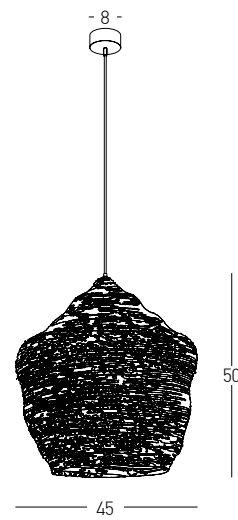

Bulb 1x E27 LED
Power 20W MAX
Input 220-240V, 50/60Hz
Dimensions Ø: 45cm H: 50cm
Base Ø: 8cm H: 3.5cm
Material Metal - Braided Wheat
Special Feature 200cm Black Fabric Cable Adjustable
Color Natural - Sandy Black / Code 22161