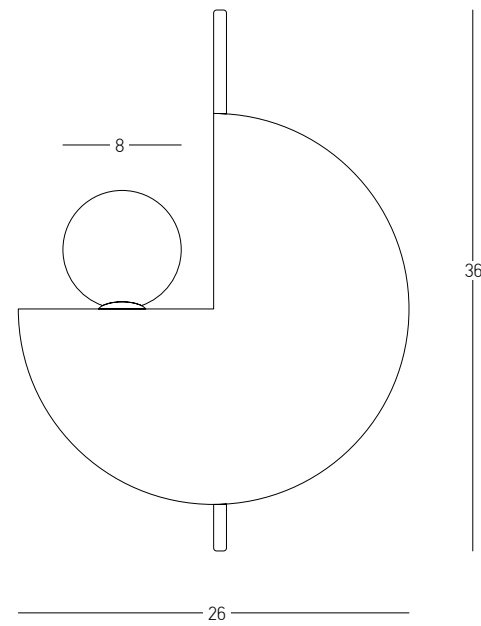

Bulb 1x G9 LED
Power 7W MAX
Input 220-240V, 50/60Hz
Dimensions L: 8cm W: 26cm H: 36cm
Material Metal - Opal Glass
Special Feature Opal Glass Ø: 8cm
Color Sandy Olive Green - Painted Gold / **Code 22203**
Color Terracotta - Painted Gold / **Code 22204**
Color Elephant Grey - Sandy Black / **Code 22205**

Model Finishing