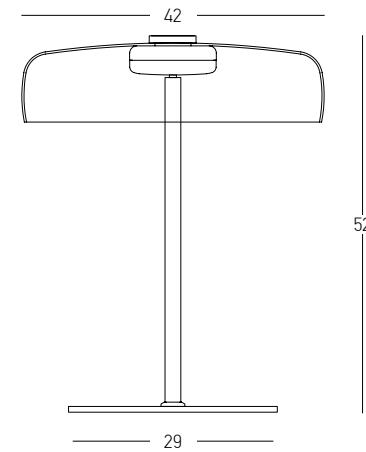

Power 15W
Input 220-240V, 50/60Hz
Color Temperature 3000K
Lumen 1554Lm
Cri 80
Dimensions Ø: 42cm H: 52cm
Glass Ø: 42cm H: 13cm
Base Ø: 29cm H: 1cm
Non Dimmable ☒
Material Metal - Smoked Glass
Special Feature 150cm Cable Available
Movable Shade

Color Black Matt / **Code 23054**