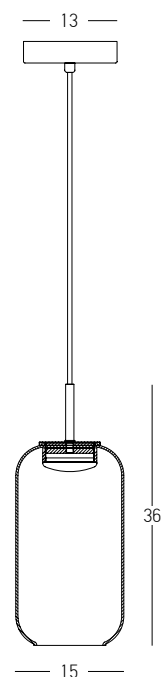

Power 12W
Input 220-240V, 50/60Hz
Color Temperature 3000K
Lumen 780Lm
Cri 80
Dimensions Ø: 15cm H: 36cm
Base Ø: 13cm H: 3cm
Non Dimmable ☒
Material Metal - Glass
Special Feature 200cm Fabric Cable Adjustable
Color Black Matt - Smoked Glass / **Code 23217**