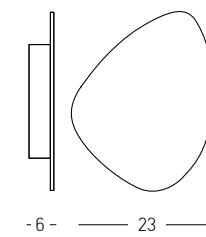

Bulb 2x G9 LED
Power 7W MAX / Bulb
Input 220-240V, 50/60Hz
Dimensions L: 6cm W: 23cm H: 30cm
Material Metal - Marble
Color White Marble / **Code 18153-S**