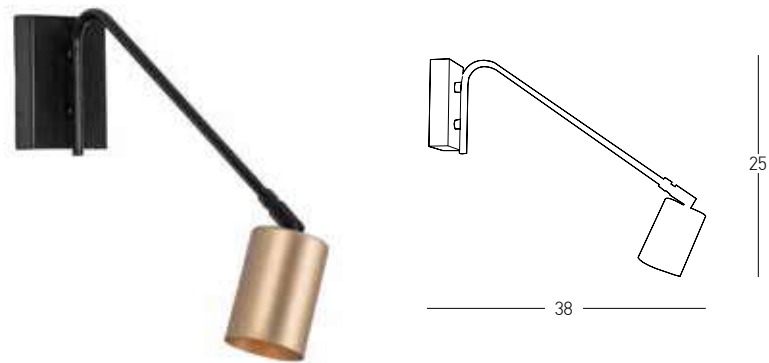

Bulb 1x GU10
Power 25W MAX
Input 220-240V, 50/60Hz
Dimensions L: 38cm W: 8.3cm H: 25cm
Spot Dimensions Ø: 6cm H: 9cm
Base L: 2.7cm W: 8.3cm H: 12cm
Material Metal
Color Sandy Black - Painted Gold / **Code 22228**