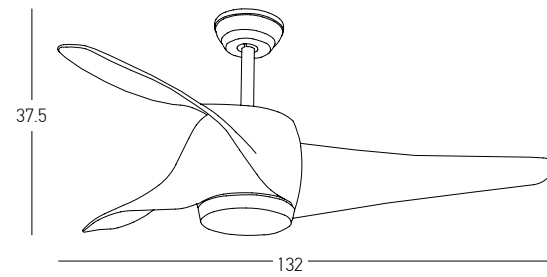

LED Light Source 15W
Input 220-240V, 50/60Hz
Color Temperature 3000K, 4000K, 6000K
Lumen 1500Lm
Cri 80
dB 20
Dimensions 52" Ø: 132cm H: 37.5-50cm
Air Flow 147.4m³ min
Night Mode Time Setting 1h / 2h / 4h / 8h
Material Metal - Acrylic - Wood
Special Feature 2 Down Rods 12.5-25cm
Summer & Winter Function
Possibility of Installation on a Sloping Roof - 20°
Motor Feature DC Motor 40W
5 Speeds
Color Coffee - Cherry Wood Blades / Code 20256