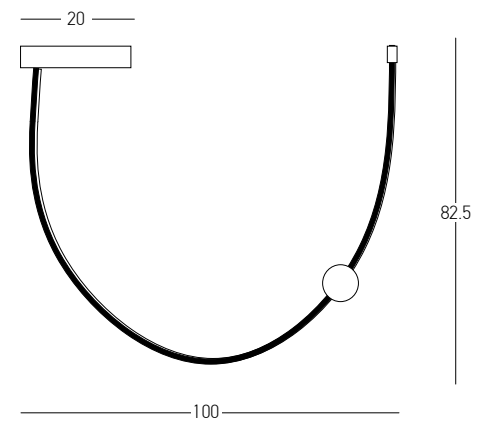

Power 42W
Input 220-240V, 50/60Hz
Color Temperature 3000K
Lumen 3312Lm
Cri 90
Dimensions L: 140cm W: 30cm H: 100cm
Base Ø: 22cm H: 4.5cm
Dimmable Triac ☐
Material Aluminium - Silicon - Opal Glass
Special Feature Opal Glass Ø: 10cm
Lighting Tube Ø: 1.5cm
Color Black Matt / **Code 22247**
Color Gold Matt / **Code 22248**