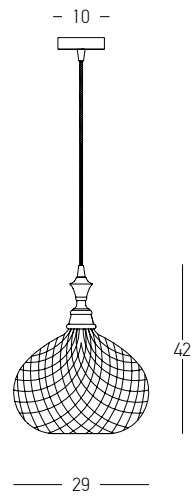

Bulb 1x E27
Power 40W MAX
Input 220-240V, 50/60Hz
Dimensions Ø: 29cm H: 42cm
Base Ø: 10cm H: 2cm
Material Metal - Glass
Special Feature 200cm Fabric Cable Adjustable
Color Chrome - Smoked Grey / **Code 1985**