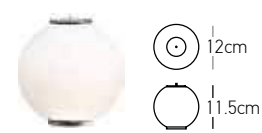

Intermediate Diffuser
6V | 5W | 350Lm
3000K | CRi 90 | IP44
Dimmable Triac
Metal - Opal Glass

Black Matt
Code 22232-B

White Matt
Code 22232-W

Gold Matt
Code 22232-G