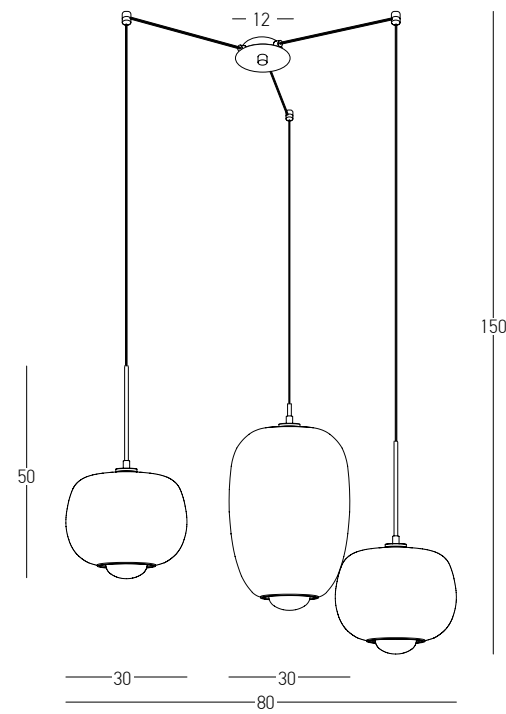

Bulb 3x G9 LED
Power 7W MAX
Input 220-240V, 50/60Hz
Dimensions Ø: 80cm H: 150cm
Base Ø: 12cm H: 3cm
Glass Ø: 30cm H: 24cm
Opal Glass Ø: 30cm H: 43cm
Material Ø: 10.5cm H: 13.5cm
Metal - Smoked Glass Outside
Opal Glass Inside
Special Feature 150cm Cable Adjustable
Color Sandy Black - Smoked Glass - Gold Matt / **Code 22148**