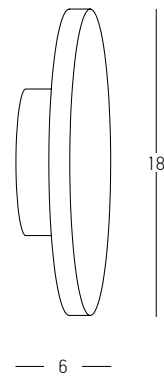

DECORATIVE LIGHTING | WALL

Power 6W
Input 220-240V, 50/60Hz
Color Temperature 3000K
Lumen 420Lm
Cri 80
Dimensions Ø: 18cm L: 6cm
Non Dimmable ☐
Material Metal - Acrylic
Color Brushed Brass / **Code 20349**