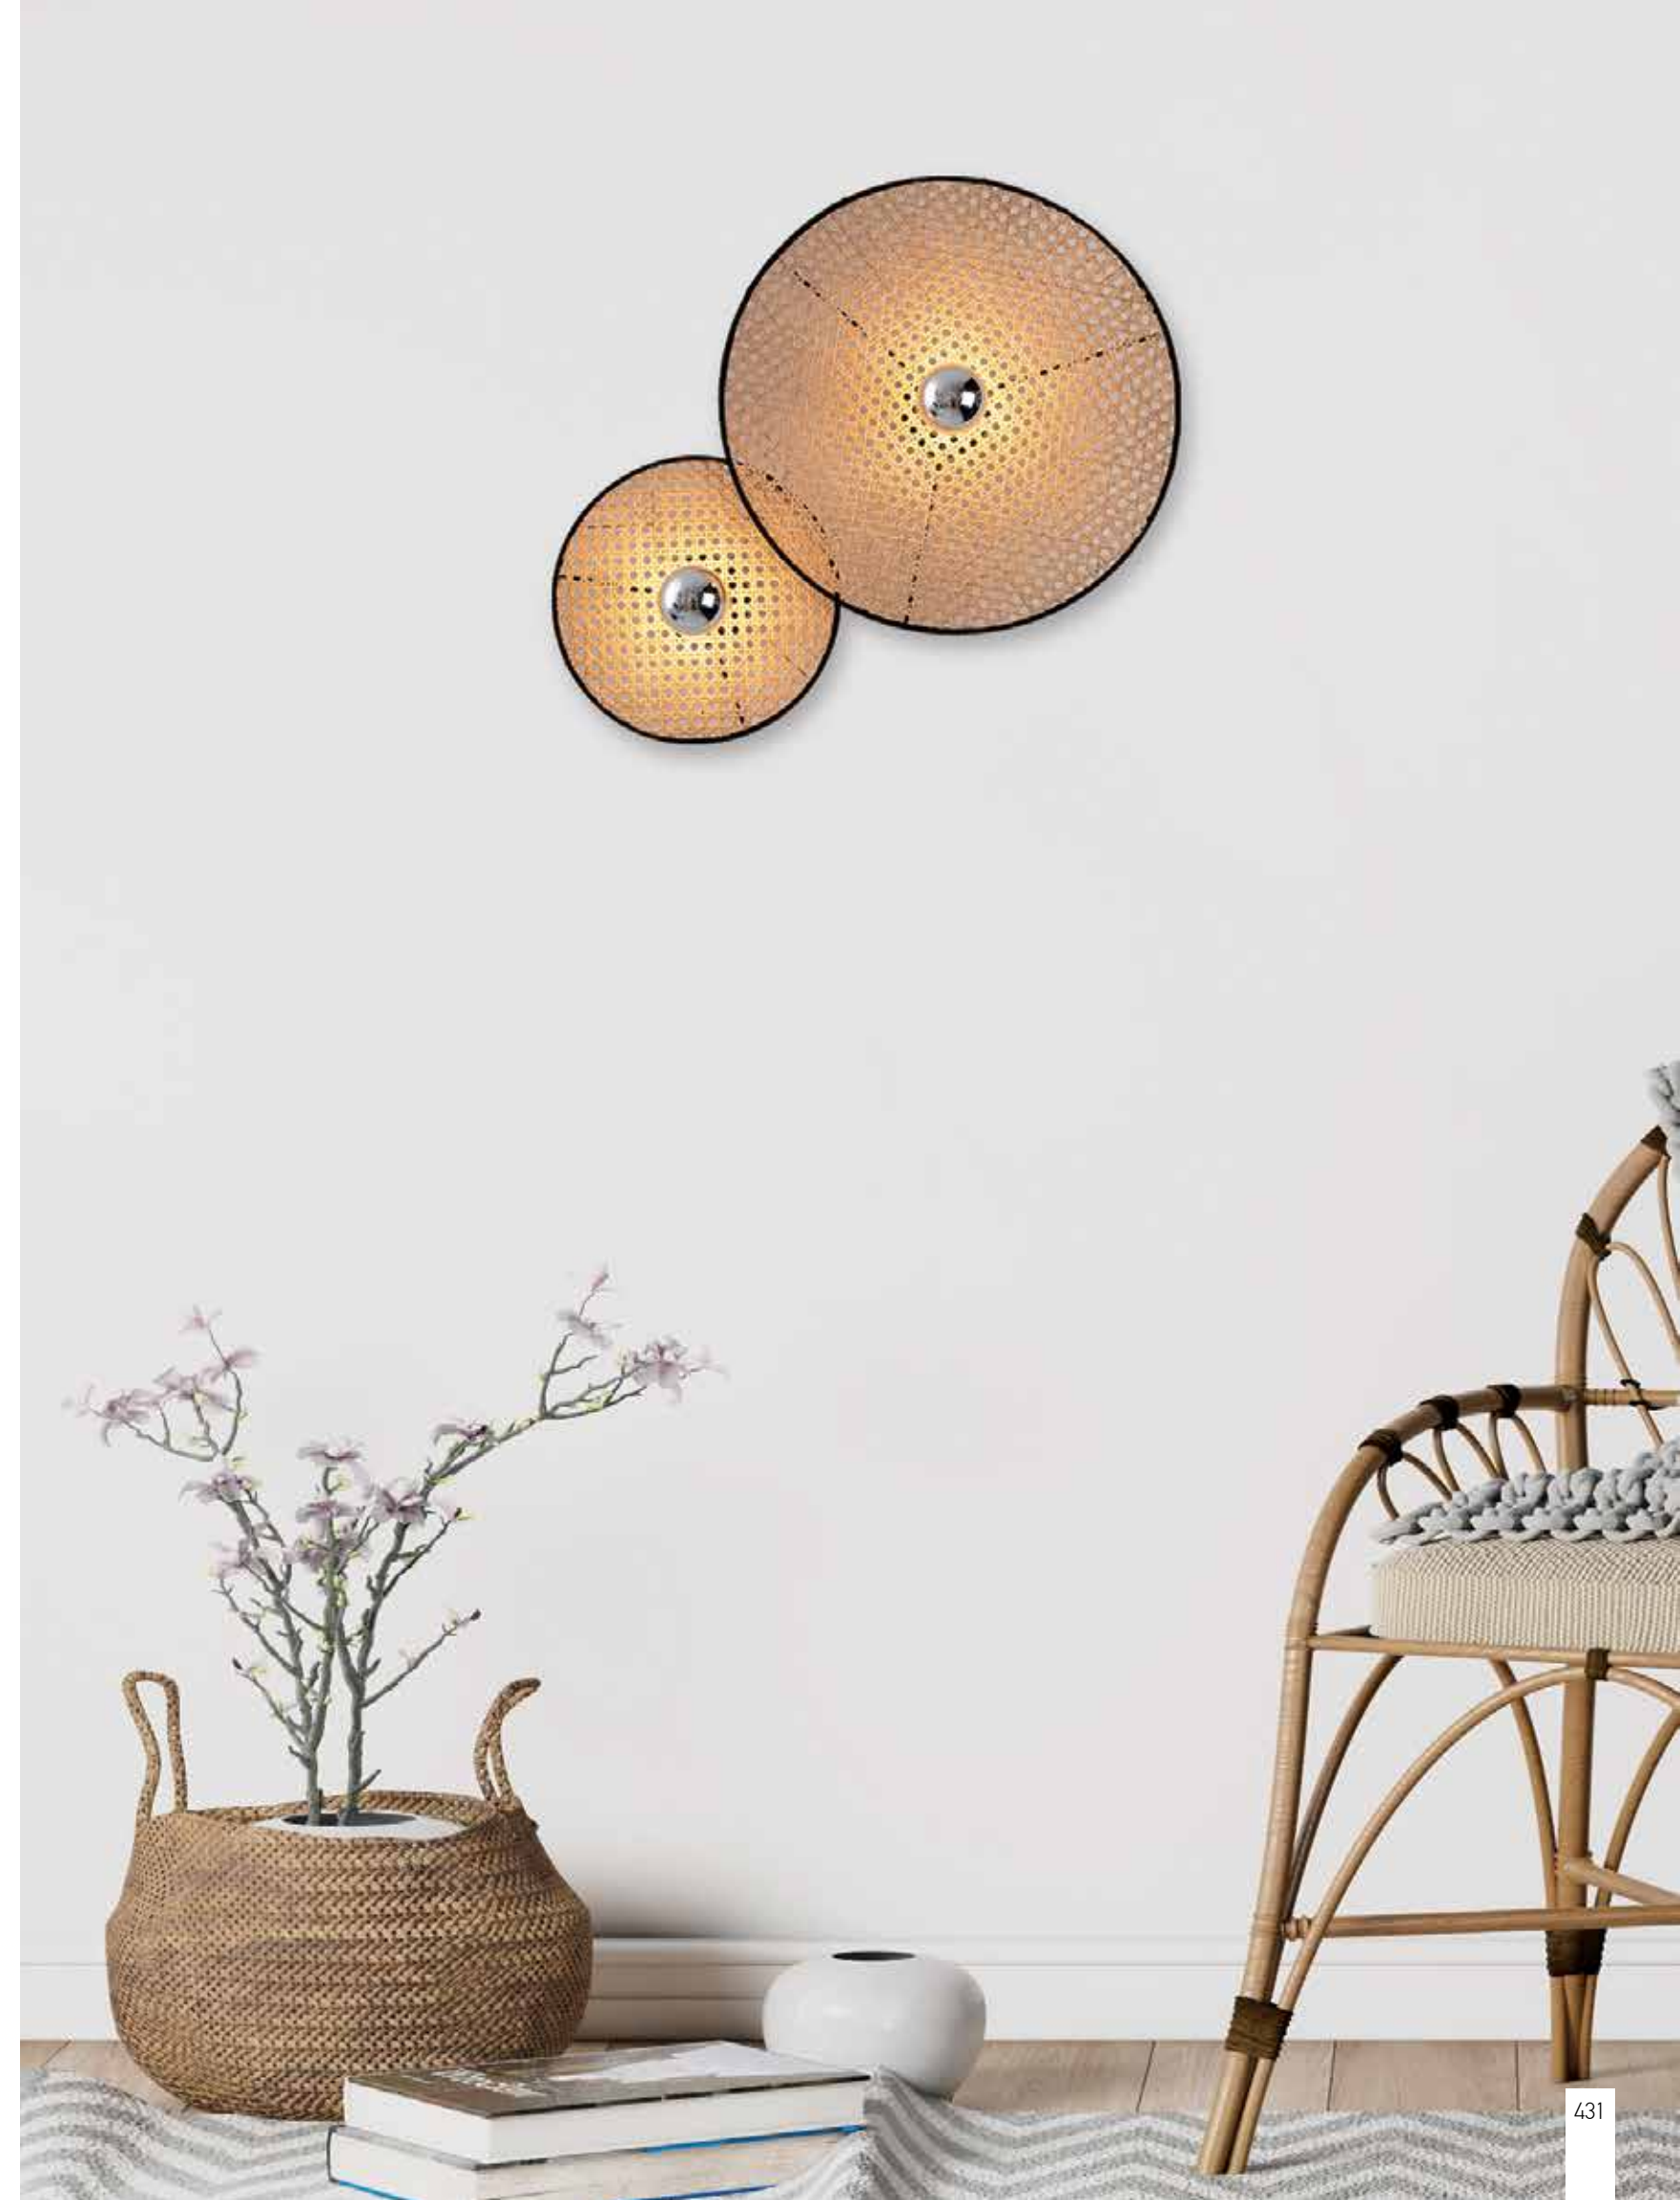

25

Bulb 1x E27 LED
Power 20W MAX
Input 220-240V, 50/60Hz
Dimensions Ø: 25cm L: 11.5cm
Base Ø: 8cm H: 2.5cm
Material Metal - Bush
Color Natural - Sandy Black / **Code 22175**

40

Bulb 1x E27 LED
Power 20W MAX
Input 220-240V, 50/60Hz
Dimensions Ø: 40cm L: 11.5cm
Base Ø: 8cm H: 2.5cm
Material Metal - Bush
Color Natural - Sandy Black / **Code 22174**