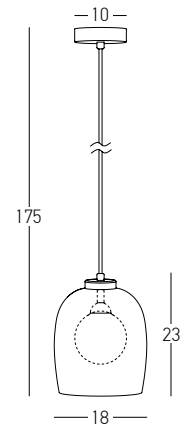

DECORATIVE LIGHTING | GLASS

Bulb 1x G9 LED
Power 5W MAX
Input 220-240V, 50/60Hz
Dimensions Ø: 18cm H: 23cm
Base Ø: 10cm H: 2.5cm
Glass Ø: 18cm H: 20cm
Material Metal - Smoked Glass Outside
Opal Glass Inside
Special Feature 150cm Fabric Cable Adjustable
Opal Glass Ø: 10cm
Color Sandy Black / **Code 22051**