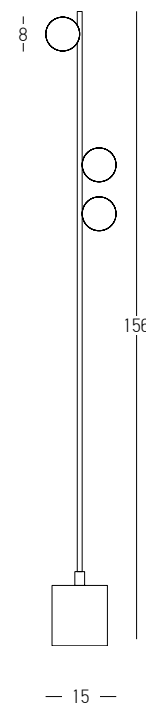

DECORATIVE LIGHTING | FLOOR & TABLE

Bulb 3x G9 LED
Power 9W MAX
Input 220-240V, 50/60Hz
Dimensions H: 156cm
Base L: 15cm W: 15cm H: 15cm
Material Metal - Marble - Opal Glass
Special Feature 150cm Cable Available
Opal Glass Ø: 8cm
Color White Marble - Gold Matt / **Code 18179**