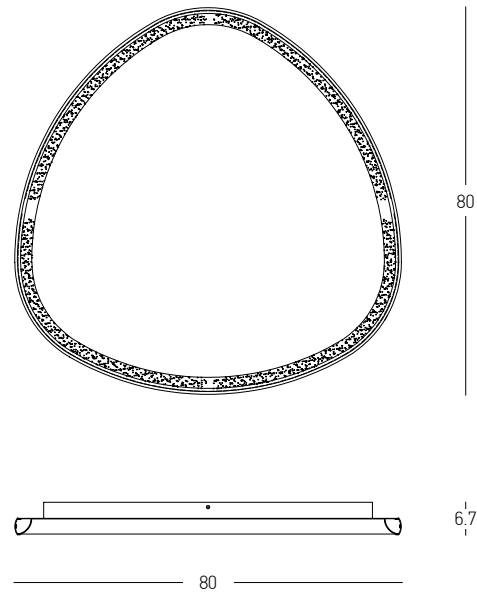

Power 32W
Input 220-240V, 50/60Hz
Color Temperature 3000K
Lumen 2541Lm
Cri 80
Dimensions L: 60cm W: 60cm H: 6.4cm
Dimmable Triac ☐
Material Metal - Aluminium - Acrylic
Color White Matt / **Code 23086**
Color Black Matt / **Code 23087**
Color Gold Matt / **Code 23088**