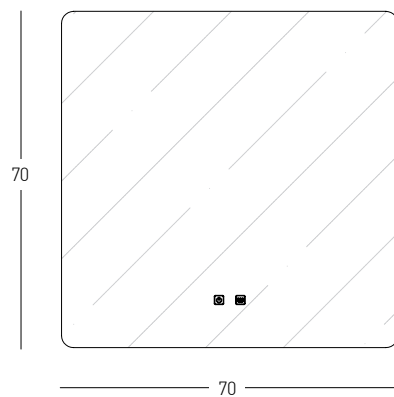

Power 40W
Input 220-240V, 50/60Hz
Color Temperature 4000K
Lumen 4300Lm
Cri 80
Dimensions L: 70cm W: 3.5cm H: 70cm
Dimmable
Material Mirror - Aluminium
Special Feature Touch Switches
Antifog
Back Light
IP54

Color Mirror / **Code 22069**

**Anti Fog and
Back Light
Touch Switches
On the Mirror**