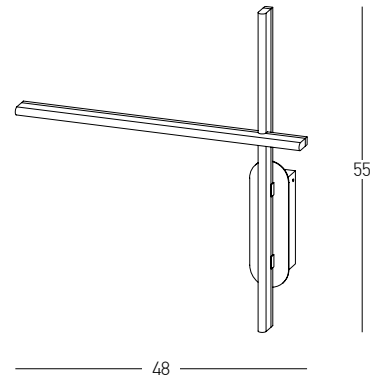

DECORATIVE LIGHTING | WALL

Power 20W
Input 220-240V, 50/60Hz
Color Temperature 3000K
Lumen 908Lm
Cri 80
Dimensions L: 10cm W: 48cm H: 55cm
Base W: 5.5cm H: 15.5cm
Non Dimmable ☒
Material Metal - Aluminium - Acrylic
Special Feature Profile 1x3cm
Color Black Matt / **Code 1945**