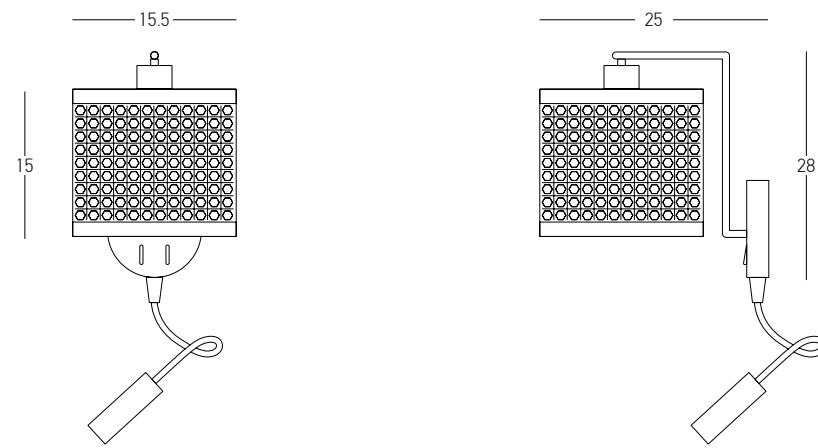

Bulb 1x GU10 LED  
 Power 9W MAX  
 Input 220-240V, 50/60Hz  
 Dimensions Ø: 7cm H: 40cm  
 Base Ø: 8cm H: 3.5cm  
 Material Wood  
 Special Feature 150cm Fabric Cable Adjustable  
 Color Natural - Sandy Black / **Code 22214** ☒