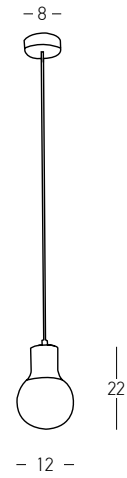

DECORATIVE LIGHTING | GLASS

Bulb 1x G9 LED
Power 9W MAX
Input 220-240V, 50/60Hz
Dimensions Ø: 12cm H: 22cm
Base Ø: 8cm H: 3.5cm
Material Metal - Opal Glass
Special Feature 150cm Fabric Cable Adjustable
Opal Glass Ø: 12cm
Color Black Matt - Painted Gold / **Code 22220**