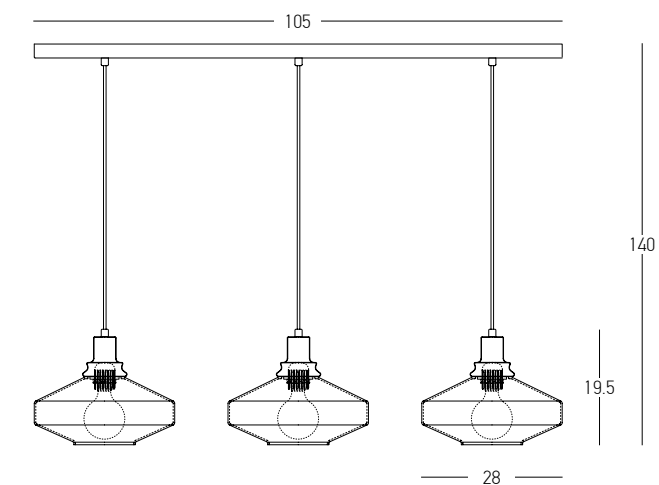

Bulb 1x E27
Power 40W MAX
Input 220-240V, 50/60Hz
Dimensions Ø: 28cm H: 17.5cm
Base Ø: 10cm L: 2.5cm
Material Metal - Glass
Color Anodised Dark Grey - Smoked Glass / **Code 23011**

Bulb 3x E27
Power 40W MAX
Input 220-240V, 50/60Hz
Dimensions L: 105cm W: 6.5cm H: 140cm
Shade Ø: 28cm H: 19.5cm
Base L: 105cm W: 6.5cm H: 2.7cm
Material Metal - Glass
Special Feature 120cm Cable Adjustable
Color Black Matt Base - Anodised Dark Grey - Smoked Glass / **Code 23013**