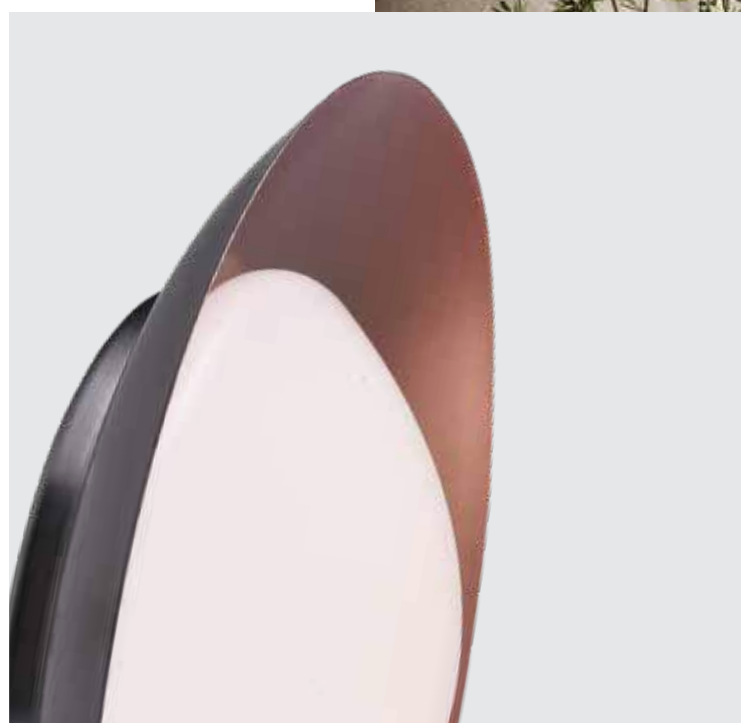

Power 28W
Input 220-240V, 50/60Hz
Color Temperature 3000K
Lumen 2520Lm
Cri 80
Dimensions Ø: 50cm H: 10cm
Non Dimmable ☒
Material Metal - Acrylic
Color Black - Copper / **Code 1959**