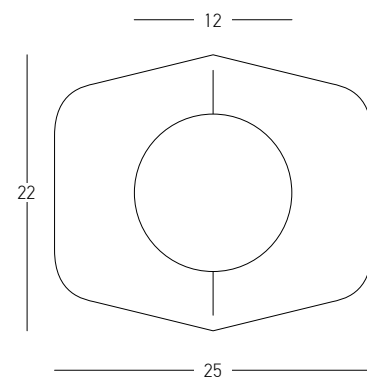

DECORATIVE LIGHTING | WALL

Bulb 1x G9 LED
Power 7W MAX
Input 220-240V, 50/60Hz
Dimensions L: 16cm W: 25cm H: 22cm
Material Metal - Opal Glass
Special Feature Opal Glass Ø: 12cm
Color Black Matt / **Code 20348-L**