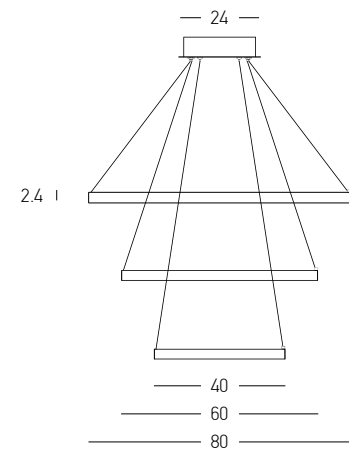

**Model Finishing**

Brushed Gold Matt

Sandy White

Sandy Black

DECORATIVE LIGHTING | CIRCLE

Power 135W  
 Input 220-240V, 50/60Hz  
 Color Temperature 3000K  
 Lumen 5400Lm  
 Cri 80  
 Dimensions Ø: 40cm / Ø: 60cm / Ø: 80cm H: 2.4cm  
 Base Ø: 24cm H: 5cm  
 Dimmable Triac   
 Material Aluminium - Acrylic  
 Special Feature 150cm Cable Adjustable , Profile 2.4x1.5cm  
 Color Copper / **Code 180031-D**