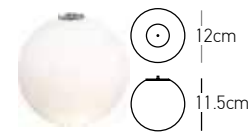

Terminal Diffuser
6V | 5W | 350Lm
3000K | CRi 90 | IP44
Dimmable Triac
Metal - Opal Glass

Black Matt
Code 22231-B

White Matt
Code 22231-W

Gold Matt
Code 22231-G