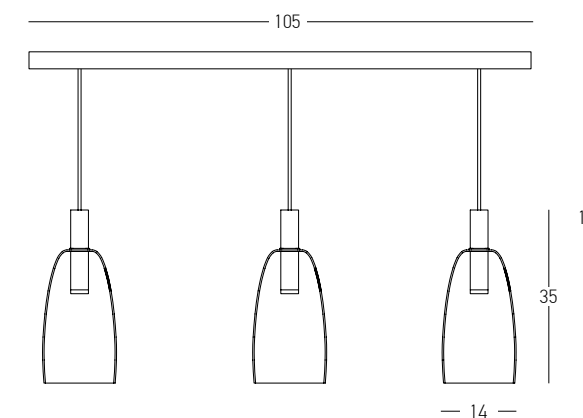

Power 3x 7W
Input 220-240V, 50/60Hz
Color Temperature 3000K
Lumen 1300Lm
Cri 80
Dimensions L: 105cm W: 14cm H: 135cm
Base L: 105cm W: 6.5cm H: 2.7cm
Non Dimmable ☒
Material Aluminium - Glass - Acrylic
Special Feature 100cm Cable Adjustable
Color Black Matt - Smoked Grey / **Code 1970**