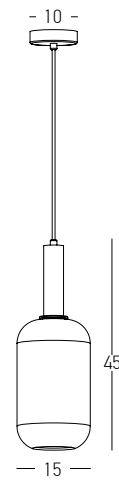

DECORATIVE LIGHTING | GLASS

Bulb 1x E27
Power 40W MAX
Input 220-240V, 50/60Hz
Dimensions Ø: 15cm H: 45cm
Base Ø: 10cm H: 2.5cm
Glass Ø: 15cm H: 28cm
Material Metal - Opal Glass
Special Feature 150cm Fabric Cable Adjustable
Color Gold Matt / **Code 22070**