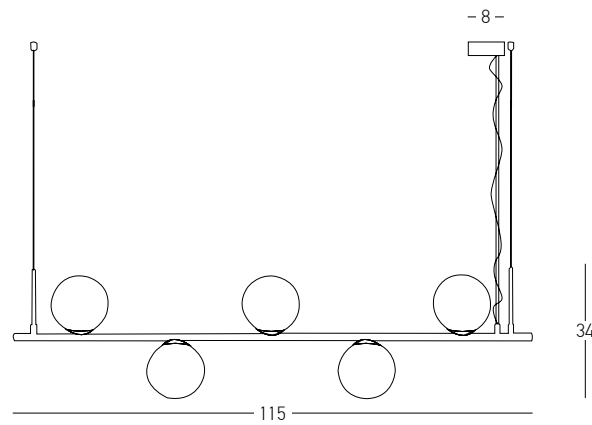

Bulb 5x E14
Power 15W MAX
Input 220-240V, 50/60Hz
Dimensions L: 115cm W: 15cm H: 34cm
Base Ø: 8cm H: 3cm
Material Metal - Opal Glass
Special Feature 200cm Fabric Cable Adjustable
Opal Glass Ø: 15cm
Color Gold Matt / **Code 1998**