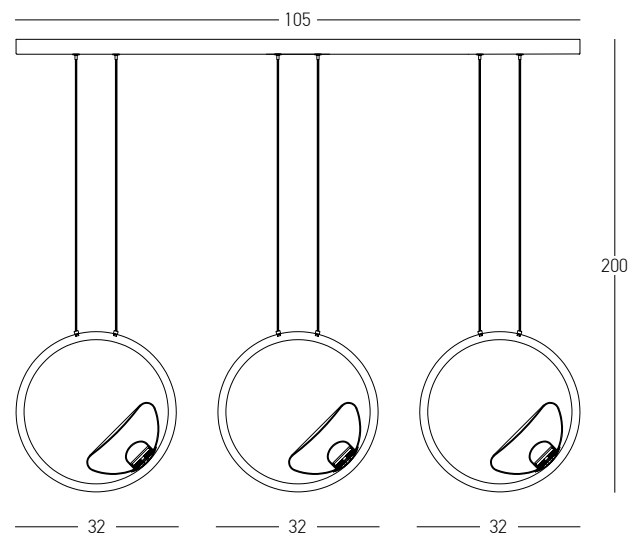

DECORATIVE LIGHTING | DECO