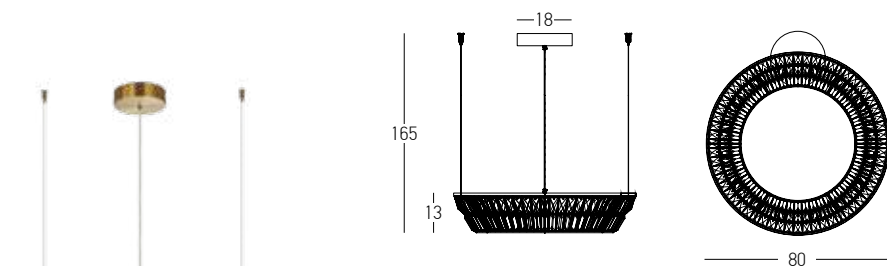

Power 38W
Input 220-240V, 50/60Hz
Color Temperature 3000K
Lumen 2290Lm
Cri 90
Dimensions Ø: 60cm H: 13cm
Base Ø: 18cm H: 4cm
Dimmable Triac ☐
Material Metal - Crystal
Special Feature 150cm Cable Adjustable
Color Antique Brass / **Code 23046**

Power 55W
Input 220-240V, 50/60Hz
Color Temperature 3000K
Lumen 3350Lm
Cri 90
Dimensions Ø: 80cm H: 13cm
Base Ø: 18cm H: 4cm
Dimmable Triac ☐
Material Metal - Crystal
Special Feature 150cm Cable Adjustable
Color Antique Brass / **Code 23048**