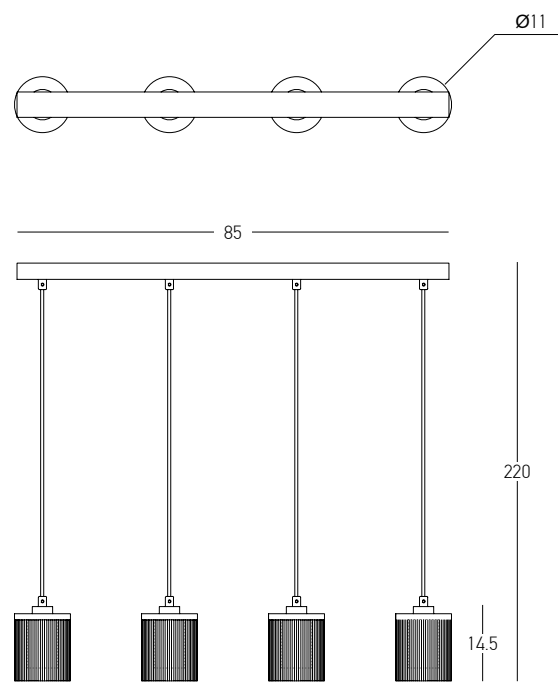

DECORATIVE LIGHTING | DECO

Power 29W
Input 220-240V, 50/60Hz
Color Temperature 3000K
Lumen 2880Lm
Cri 90
Dimensions L: 85cm W: 11cm H: 220cm
Glass Ø: 11cm H: 14.5cm
Base L: 85cm W: 5cm H: 3.5cm
Dimmable Triac
Material Metal - Clear Glass - Opal Glass
Special Feature 200cm Cable Adjustable
Color Gold Matt / **Code 23020**