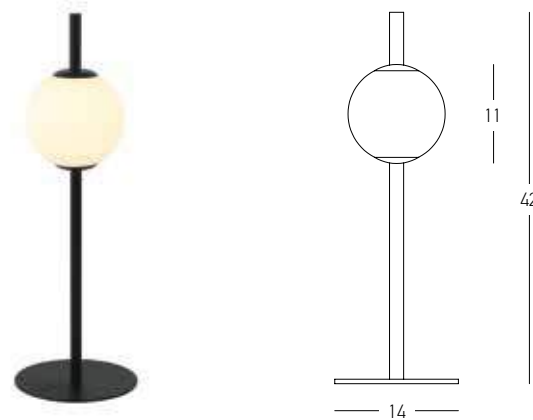

Power 7W
Input 220-240V, 50/60Hz
Color Temperature 3000K
Lumen 600Lm
Cri 80
Dimensions L: 13.5cm H: 37cm
Base Ø: 8cm L: 3.5cm
Non Dimmable ☒
Material Metal - Opal Glass
Special Feature Glass Ø: 11cm
Color Black Matt / **Code 20133**