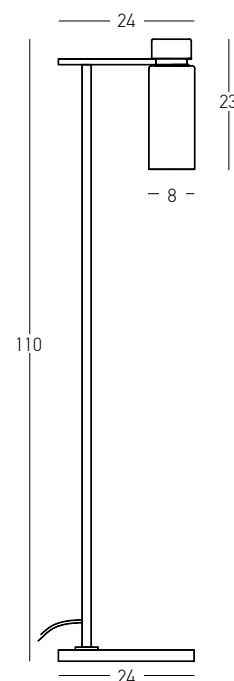

Bulb 1x E14 LED
Power 8W MAX
Input 220-240V, 50/60Hz
Dimensions L: 24cm W: 24cm H: 110cm
Base L: 24cm W: 24cm H: 3cm
Glass Ø: 8cm H: 18.5cm
Material Metal - Clear Glass - Frost White Glass
Special Feature 150cm Cable Available
Color Sandy Black - Antique Brass / **Code 22136**