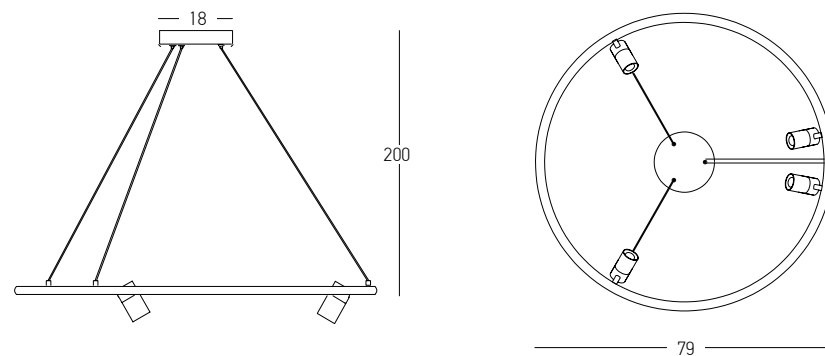

Model Finishing

Gold Matt    Black Matt

Power 27W + 4x 5W  
 Input 220-240V, 50/60Hz  
 Color Temperature 3000K  
 Lumen 4992Lm  
 Cri 80  
 Dimensions Ø: 60cm H: 200cm  
 Base Ø: 18cm H: 3.5cm  
 Spots Dimensions Ø: 4.5cm H: 8cm  
 Dimmable Triac   
 Material Metal - Aluminium - Silicon  
 Special Feature 200cm Cable Adjustable  
 Movable Spots  
 Profile 2x2cm  
 Color Black Matt / **Code 22012**