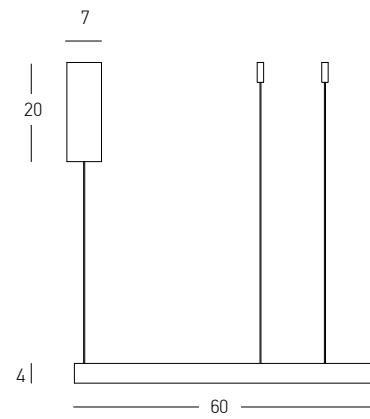

DECORATIVE LIGHTING | CIRCLE

Power 34W
Input 220-240V, 50/60Hz
Color Temperature 3000K
Lumen 2280Lm
Cri 80
Dimensions Ø: 60cm H: 4cm
Base Ø: 7cm H: 20cm
Dimmable Triac ☒
Material Aluminium - Acrylic
Special Feature 210cm Cable Adjustable Profile 4x2cm
Color Brushed Gold Matt / **Code 2006**