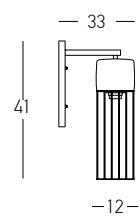

Bulb 1x E27
Power 40W MAX
Input 220-240V, 50/60Hz
Dimensions L: 33cm W: 12cm H: 41cm
Base L: 2.5cm W: 10cm H: 30cm
Material Metal - Concrete
Color Concrete - Black Matt Base / **Code 1661**