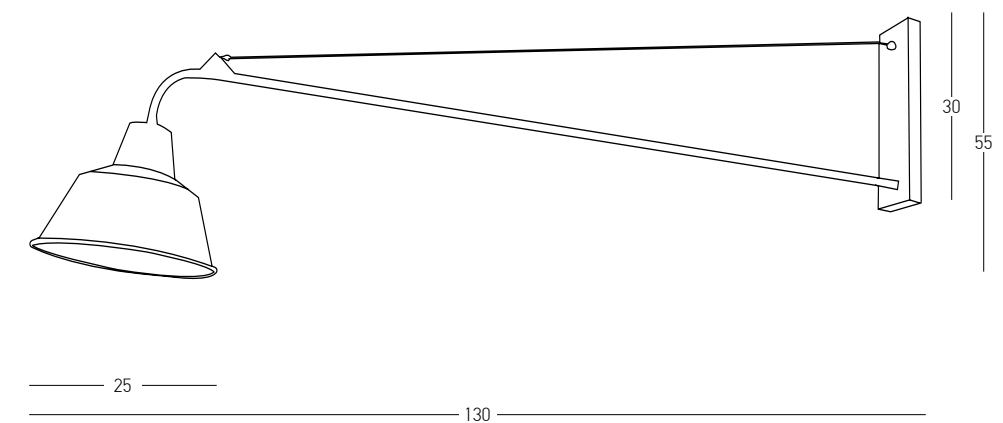

Bulb 1x E27
Power 40W MAX
Input 220-240V, 50/60Hz
Dimensions L: 130cm W: 25cm H: 55cm
Base L: 2.7cm W: 8cm H: 30cm
Material Metal
Special Feature Shade Ø: 25cm
Color Black Matt / **Code 19231**