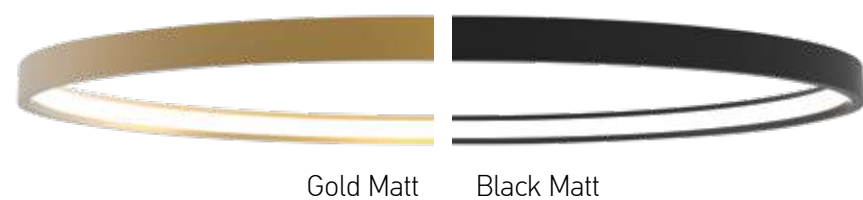

Model Finishing

Gold Matt   Black Matt