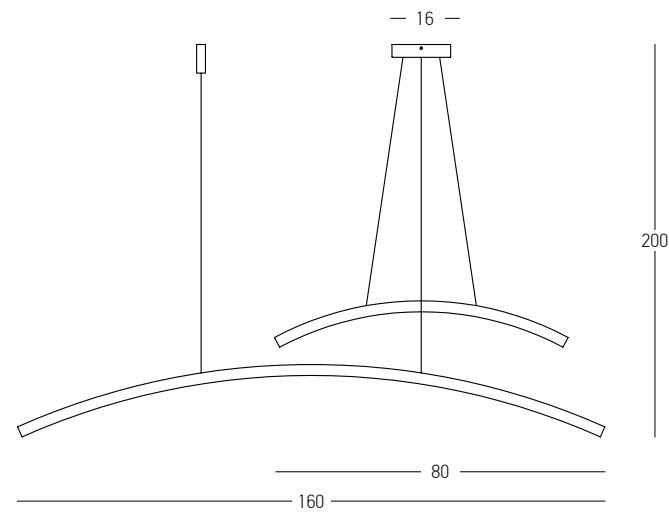

DECORATIVE LIGHTING | DECO

Power 41W
Input 220-240V, 50/60Hz
Color Temperature 3000K
Lumen 3600Lm
Cri 80
Dimensions L: 80+160cm H: 200cm
Base Ø: 16cm H: 3.5cm
Dimmable Triac ☒
Material Aluminium - Acrylic
Special Feature 180cm Cable Adjustable
Step Dimming 10%-40%-100%
Profile 2x 3cm
Color White Matt / Code 20129