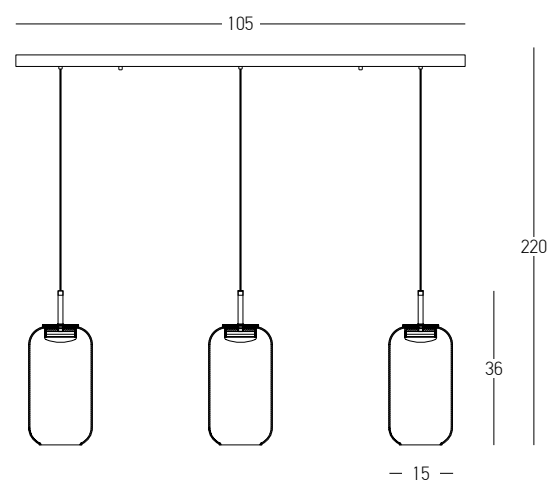

Power 3x 12W
Input 220-240V, 50/60Hz
Color Temperature 3000K
Lumen 1950Lm
Cri 80
Dimensions Ø: 38cm H: 220cm
Base Ø: 38cm H: 3cm
Glass Ø: 15cm H: 36cm
Non Dimmable ☒
Material Metal - Glass
Special Feature 180cm Fabric Cable Adjustable
Color Black Matt - Gold Glass / **Code 23231**

Power 3x 12W
Input 220-240V, 50/60Hz
Color Temperature 3000K
Lumen 1950Lm
Cri 80
Dimensions L: 105cm H: 220cm
Base L: 105cm W: 6.5cm H: 2.7cm
Glass Ø: 15cm H: 36cm
Non Dimmable ☒
Material Metal - Glass
Special Feature 180cm Fabric Cable Adjustable
Color Black Matt - Gold Glass / **Code 23232**