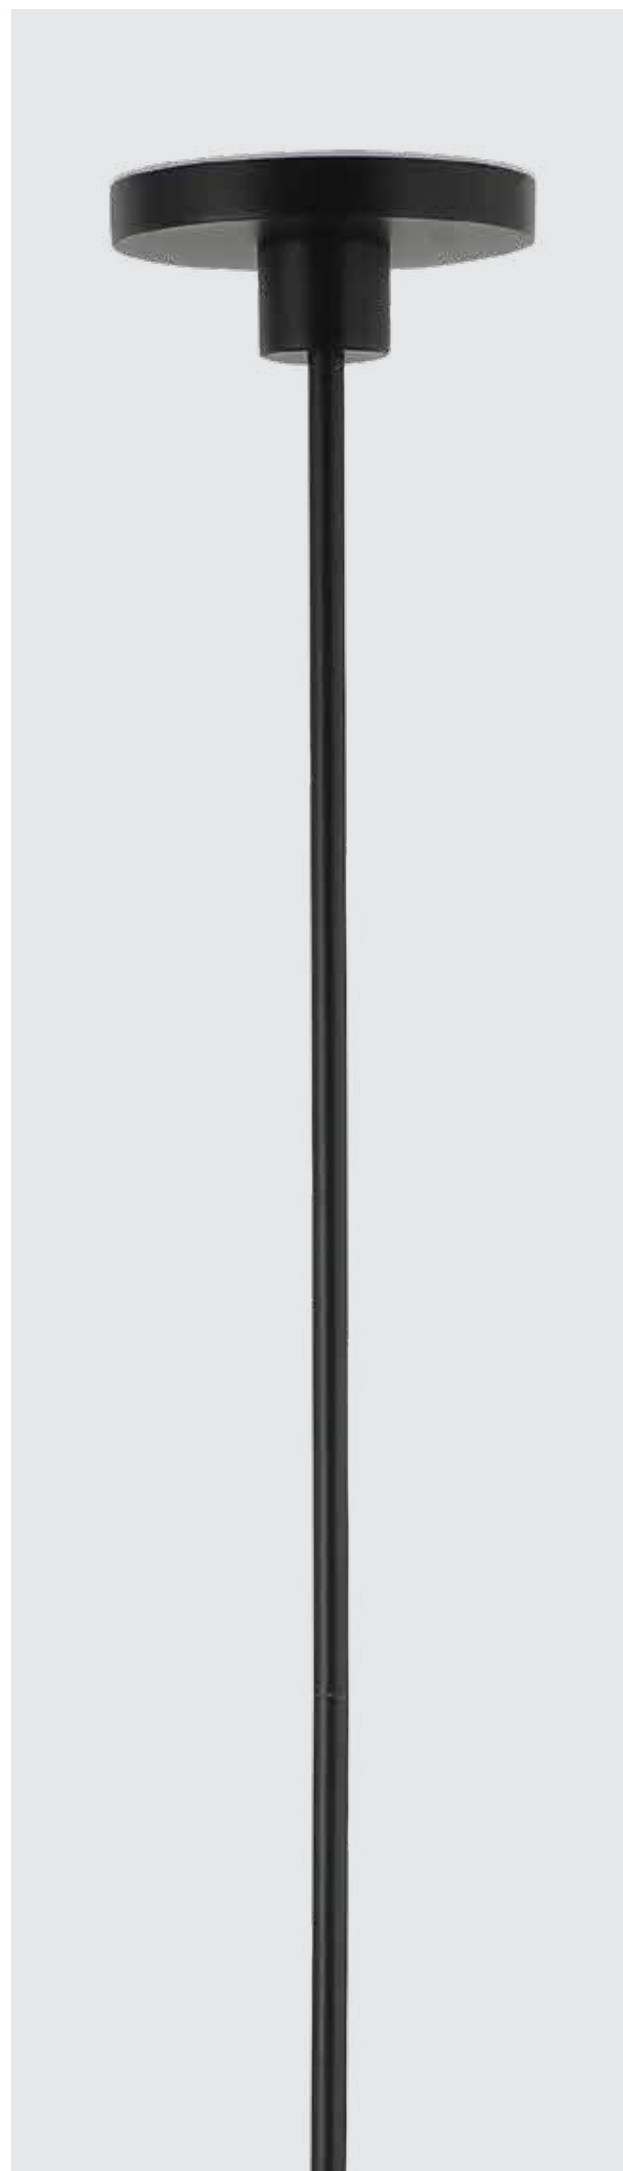

Power	12W
Input	220-240V, 50/60Hz
Color Temperature	3000K
Lumen	1200Lm
Cri	80
Dimensions	Ø: 25cm H: 160cm
Base	Ø: 25cm H: 0.5cm
Material	Metal - Acrylic
Non Dimable	☒
Special Feature	150cm Cable Available Shade Ø: 16cm H: 2cm Uplight
Color	Sandy Black / Code 22065