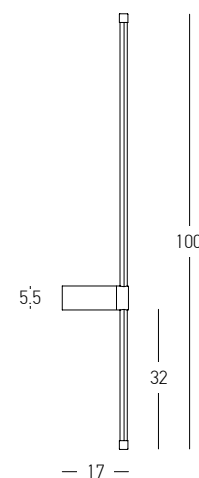

Power 12W
Input 220-240V, 50/60Hz
Color Temperature 3000K
Lumen 838Lm
Cri 80
Dimensions Ø: 1.6cm L: 17cm H: 60cm
Non Dimmable ☒
Material Aluminium - Acrylic
Special Feature Movable Profile
Color Black Matt / **Code 20114**
Color Gold Matt / **Code 20115**