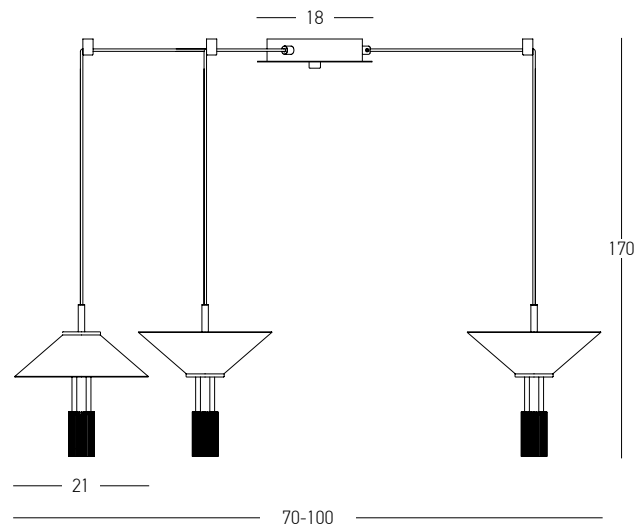

DECORATIVE LIGHTING | DECO

Power	28W
Input	220-240V, 50/60Hz
Color Temperature	3000K
Lumen	2450Lm
Cri	90
Dimensions	Ø: 70-100cm H:170cm
Base	Ø: 18cm H: 4cm
Shade	Ø: 21cm H: 19.5cm
Dimmable Triac	☉
Material	Aluminium - Glass
Special Feature	200cm Cable Adjustable Up-Down Lighting
Color	Black Matt / Code 23200
Color	Gold Matt / Code 23201