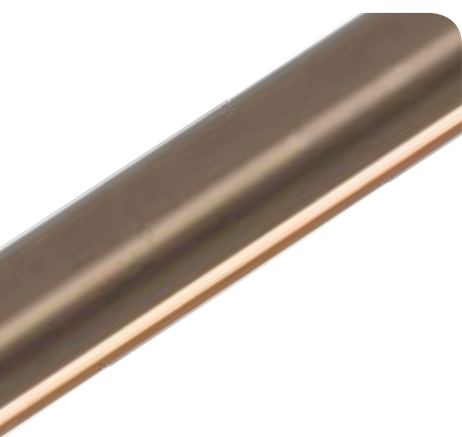

Power 45W
Input 220-240V, 50/60Hz
Color Temperature 3000K
Lumen 6300Lm
Cri 80
Dimensions Ø: 5.3cm L: 141cm
Base Ø: 8cm H: 3.5cm
Non Dimmable ☒
Material Aluminium - PC Diffuser
Special Feature 200cm Fabric Cable Adjustable
Optional Dimming DALI

Color Painted Bronze / **Code 22207**
Color Corten / **Code 22206**

Power 50W
Input 220-240V, 50/60Hz
Color Temperature 3000K
Lumen 5500Lm
Cri 90
Dimensions Ø: 5.3cm L: 141cm
Base Ø: 8cm H: 3.5cm
Non Dimmable ☒
Material Aluminium - ABS
Special Feature 200cm Fabric Cable Adjustable
Optional Dimming DALI

Color Painted Bronze - Sandy Black / **Code 22223**
Color Corten - Sandy Black / **Code 22222**