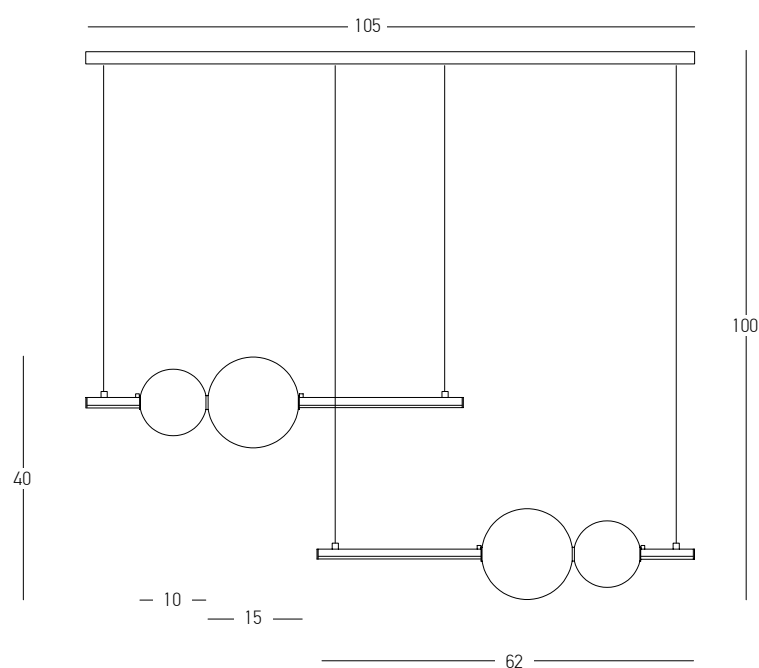

Power 24W
Input 220-240V, 50/60Hz
Color Temperature 3000K
Lumen 2200Lm
Cri 80
Dimensions L: 105cm W: 15cm H: 100cm
Base L: 105cm W: 6.5cm H: 2.7cm
Dimmable Triac ☐
Material Aluminium - Glass
Special Feature 100cm Cable Adjustable
Opal Glass Ø: 15cm | Ø: 10cm
Profile Ø: 2cm
Color Black Matt - Smoked Glass / **Code 22234**
Color Gold Matt - Opal Glass / **Code 22235**