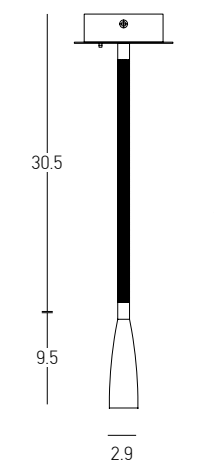

Power 3W
Input 220-240V, 50/60Hz
Color Temperature 3000K
Lumen 240Lm
Cri 80
Dimensions Ø: 8cm L: 20-26cm
Base Ø: 8cm H: 3cm
Non Dimmable ☒
Switch On/Off
Material Metal - Aluminium
Special Feature Stick Ø: 2.9cm L: 9.5cm
Color Brushed Brass / **Code H63**