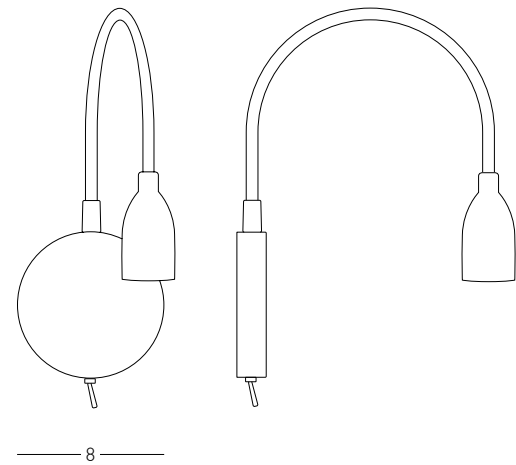

Power 3W
Input 220-240V, 50/60Hz
Color Temperature 3000K
Lumen 240Lm
Cri 80
Base Ø: 8cm L: 3cm
Non Dimmable ☒
Switch On/Off
Material Metal - Aluminium
Special Feature Flex 20cm
Color Chrome / **Code H30**