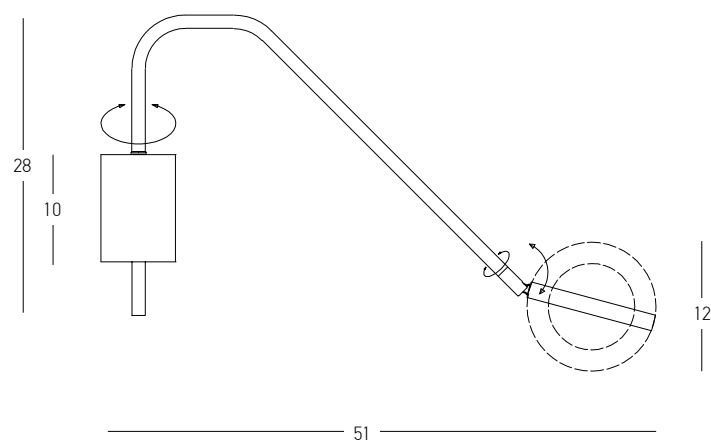

Power	7W
Input	220-240V, 50/60Hz
Color Temperature	3000K
Lumen	780Lm
Cri	80
Dimensions	L: 51cm W: 12cm H: 28cm
Base	L: 3.5cm W: 7cm H: 10cm
Dimmable Triac	☉
Material	Metal - Aluminium - Acrylic
Special Feature	Movable Ring - Movable Arm
Color	Black Matt / Code 22042
Color	White Matt - Gold Matt / Code 22043