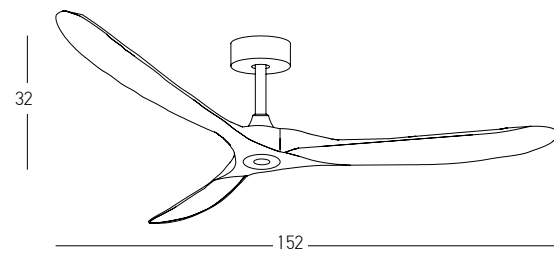

LED Light Source Without Light
Input 220-240V, 50/60Hz
dB 20
Dimensions 60" Ø: 152cm H: 32-44.5cm
Air Flow 211.7m³ min
Night Mode Time Setting 2h / 4h / 8h
Material Metal - Wood
Special Feature 2 Down Rods 12.5-25cm
Summer & Winter Function
Possibility of Installation on a Sloping Roof - 20°
Motor Feature DC Motor 55W
5 Speeds
Color Black Matt - Solid Wood Blades / **Code 20259**