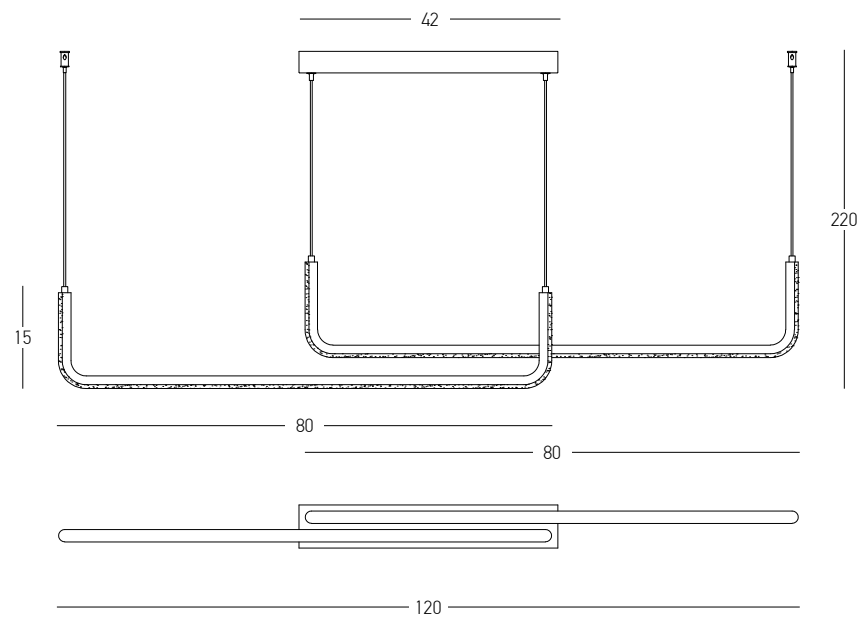

Power 40W
Input 220-240V, 50/60Hz
Color Temperature 3000K
Lumen 4300Lm
Cri 80
Dimensions L: 120cm W: 7cm H: 220cm
Base L: 42cm W: 7cm H: 3.5cm
Dimmable Triac ☐
Material Metal - Aluminium - Silicon
Special Feature 200cm Cable Adjustable
Color Black Matt / **Code 22010**