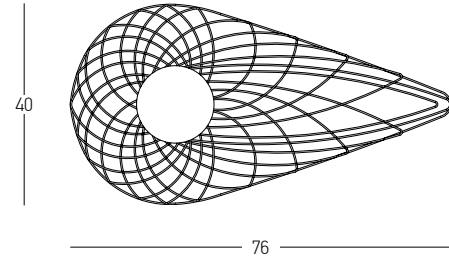

Power 10W
Input 220-240V, 50/60Hz
Color Temperature 3000K
Lumen 1000Lm
Cri 80
Dimensions L: 76cm W: 40cm H: 17cm
Base Ø: 10cm H: 2.5cm
Non Dimmable ☒
Material Metal - Acrylic
Special Feature 200cm Cable Adjustable
Optional Dimming PhaseCut
Color White Matt / **Code 1976**
Black Matt / **Code 1975**