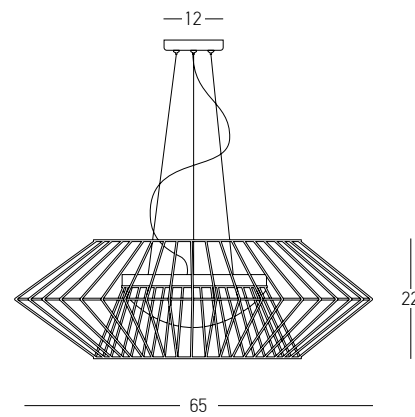

DECORATIVE LIGHTING | METAL & WOOD

Bulb 3x E27
Power 40W MAX
Input 220-240V, 50/60Hz
Dimensions Ø: 65cm H: 22cm
Base Ø: 12cm H: 2.5cm
Material Metal - Opal Glass
Special Feature 120cm Cable Adjustable
Color Black Matt / **Code 1545**