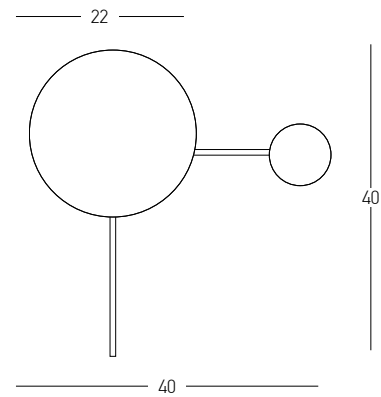

Bulb 1x G9 LED
Power 7W MAX
Input 220-240V, 50/60Hz
Dimensions L: 11cm W: 40cm H: 40cm
Material Metal - Opal Glass
Special Feature Opal Glass Ø: 8cm
Color Sandy Olive Green - Painted Gold / **Code 22201**