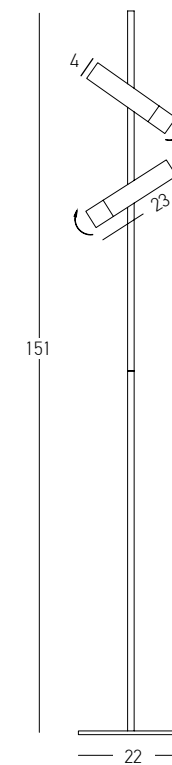

Power 7W
Input 220-240V, 50/60Hz
Color Temperature 3000K
Lumen 560Lm
Cri 80
Dimensions Ø: 22cm H: 151cm
Base Ø: 22cm H: 0.5cm
Spots Dimension Ø: 4cm L: 23cm
Non Dimmable ☒
Material Metal - Aluminium
Special Feature Movable Spots
Color Sandy Black - Gold / **Code 22032**