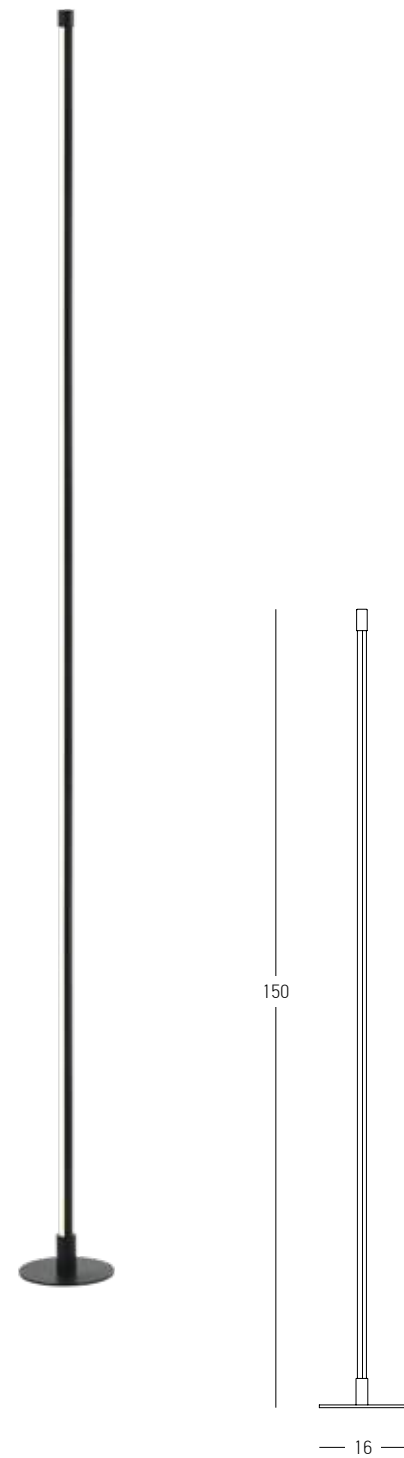

Power 20W
Input 220-240V, 50/60Hz
Color Temperature 3000K
Lumen 1600Lm
Cri 80
Dimensions Ø: 16cm H: 150cm
Base Ø: 16cm H: 0.5cm
Non Dimmable ☒
Material Metal - Aluminium - Acrylic
Color Black Matt / **Code 20123**