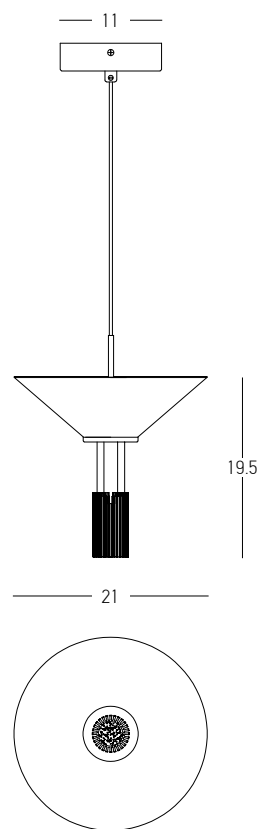

Power 10W
Input 220-240V, 50/60Hz
Color Temperature 3000K
Lumen 780Lm
Cri 90
Dimensions Ø: 21cm H: 19.5cm
Base Ø: 11cm H: 3cm
Dimmable Triac ☐
Material Aluminium - Glass
Special Feature 200cm Cable Adjustable
Up-Down Lighting
Color Black Matt / **Code 23198**
Color Gold Matt / **Code 23199**