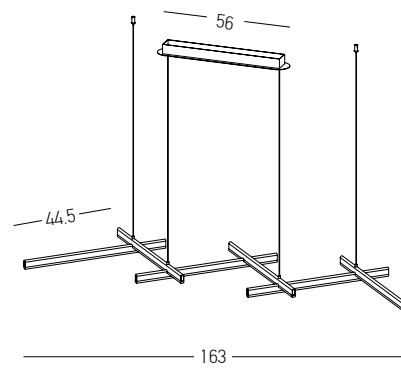

Power 47W
Input 220-240V, 50/60Hz
Color Temperature 3000K
Lumen 3740Lm
Cri 80
Dimensions Ø: 102cm H: 200cm
Base Ø: 22cm H: 4.1 cm
Dimmable Triac ☐
Material Metal - Aluminium - Acrylic
Special Feature 200cm Cable Adjustable
Profile 1x3cm
Color Black Matt / **Code 1947**

Power 98W
Input 220-240V, 50/60Hz
Color Temperature 3000K
Lumen 4626Lm
Cri 80
Dimensions L: 163cm W: 44.5cm H: 200cm
Base L: 56cm W: 5cm H: 4cm
Dimmable Triac ☐
Material Metal - Aluminium - Acrylic
Special Feature 200cm Cable Adjustable
Profile 1x3cm
Color Black Matt / **Code 1948**