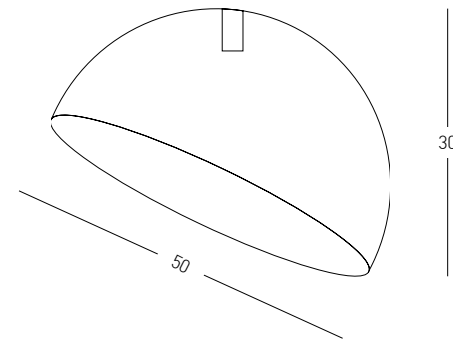

Bulb 1x E27
Power 40W MAX
Input 220-240V, 50/60Hz
Dimensions Ø: 50cm H: 30cm
Material Metal
Color Black Matt - Golden Leaf / **Code 23257**
Color White Matt - Golden Leaf / **Code 23258**