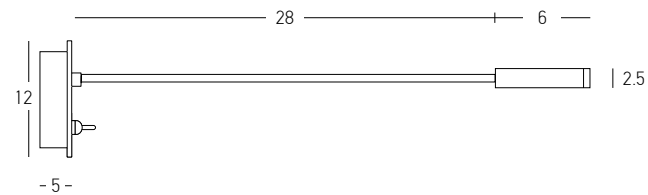

Power 3W
Input 220-240V, 50/60Hz
Color Temperature 3000K
Lumen 240Lm
Cri 80
Dimensions L: 34cm W: 4cm H: 12cm
Depth 5cm
Non Dimmable ☒
Switch On/Off
Material Metal - Aluminium
Cutting Hole 8.6x3.2cm
Special Feature Stick Ø: 2.5cm H: 6cm
Color Black / **Code H69**