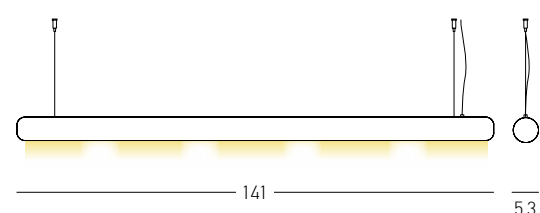

Power 50W
Input 220-240V, 50/60Hz
Color Temperature 3000K
Lumen 5500Lm
Cri 90
Dimensions Ø: 5.3cm L: 141cm
Base Ø: 8cm H: 3.5cm
Non Dimmable ☒
Material Aluminium - ABS
Special Feature 200cm Fabric Cable Adjustable
Optional Dimming DALI

Color Painted Bronze - Sandy Black / **Code 22223**
Color Corten - Sandy Black / **Code 22222**