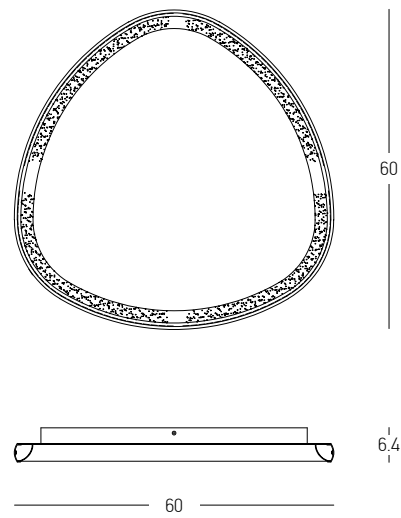

DECORATIVE LIGHTING | CEILING