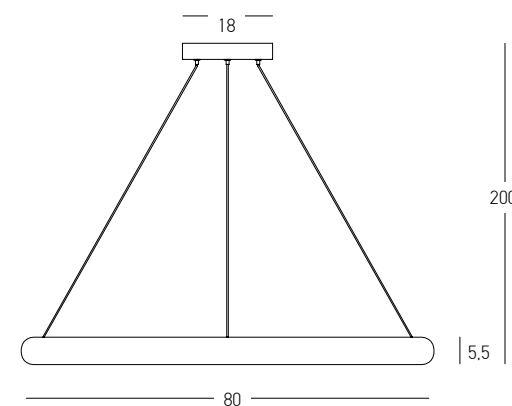

Power 60W
Input 220-240V, 50/60Hz
Color Temperature 3000K
Lumen 4800Lm
Cri 80
Dimensions Ø: 80cm H: 5.5cm
Base Ø: 18cm H: 3.5cm
Dimmable Triac ☐
Material Aluminium - Acrylic
Special Feature 200cm Cable Adjustable
Color Sandy Black / **Code 2060**
Color Sandy White / **Code 2061**
Color Brushed Gold Matt / **Code 2062**