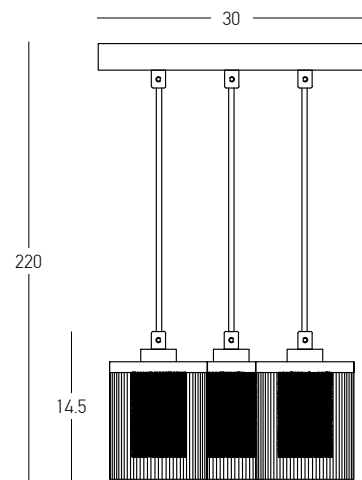

Power 9W
Input 220-240V, 50/60Hz
Color Temperature 3000K
Lumen 846Lm
Cri 90
Dimensions Ø: 11cm H: 22cm
Glass Ø: 11cm H: 20cm
Base Ø: 12cm H: 4cm
Dimmable Triac ☐
Material Metal - Clear Glass - Opal Glass
Special Feature 200cm Cable Adjustable
Color Gold Matt / **Code 23018**

Power 20W
Input 220-240V, 50/60Hz
Color Temperature 3000K
Lumen 2214Lm
Cri 90
Dimensions Ø: 30cm H: 220cm
Glass Ø: 11cm H: 14.5cm
Base Ø: 30cm H: 3cm
Dimmable Triac ☐
Material Metal - Clear Glass - Opal Glass
Special Feature 200cm Cable Adjustable
Color Gold Matt / **Code 23021**