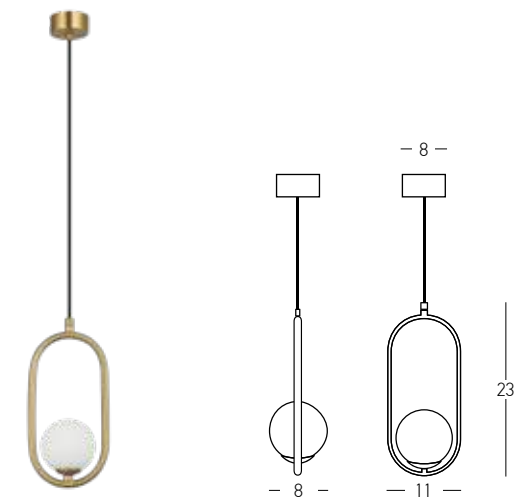

Bulb 1x G9 LED
Power 7W MAX
Input 220-240V, 50/60Hz
Dimensions W: 20cm H: 50cm
Base Ø: 8cm H: 3.5cm
Material Metal - Opal Glass
Special Feature 220cm Fabric Cable Adjustable
Opal Glass Ø: 12cm
Color Gold Matt / **Code 23135**

Bulb 1x G9 LED
Power 7W MAX
Input 220-240V, 50/60Hz
Dimensions W: 11cm H: 23cm
Base Ø: 8cm H: 3.5cm
Material Metal - Opal Glass
Special Feature 220cm Fabric Cable Adjustable
Opal Glass Ø: 8cm
Color Gold Matt / **Code 23136**

Bulb 1x G9 LED
Power 7W MAX
Input 220-240V, 50/60Hz
Dimensions Ø: 21cm L: 12cm
Material Metal - Opal Glass
Special Feature Opal Glass Ø: 8cm
Color Gold Matt / **Code 23137**