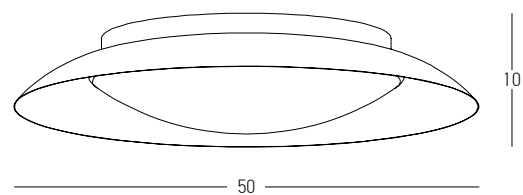

Power 28W
Input 220-240V, 50/60Hz
Color Temperature 3000K
Lumen 2520Lm
Cri 80
Dimensions Ø: 50cm H: 10cm
Non Dimmable ☒
Material Metal - Acrylic
Color Black - Copper / **Code 1959**