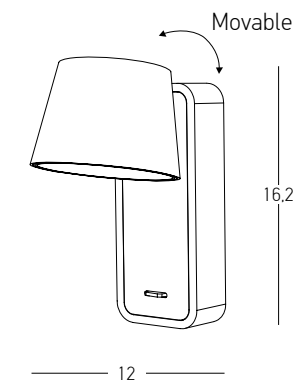

Power 7W
Input 220-240V, 50/60Hz
Color Temperature 3000K
Lumen 595Lm
Cri 80
Dimensions L: 12cm W: 6cm H: 16.2cm
Base L: 3cm W: 6cm H: 15cm
Non Dimmable ☒
Switch On/Off
Material Metal - Aluminium
Special Feature Shade Ø: 8.5cm H: 6.5cm
Movable Shade

Color Sandy Black - Brown Wood / **Code H61**