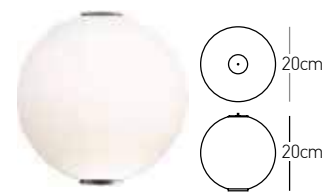

Intermediate Diffuser
16V | 7W | 750Lm
3000K | CRi 90 | IP44
Dimmable Triac
Metal - Opal Glass

Black Matt
Code 22233-B

White Matt
Code 22233-W

Gold Matt
Code 22233-G

Surface Base Driver
Power
Input
Dimensions
Base
Material
Color
Color
Color

MAX 30W
220-240V, 50/60Hz
Ø: 14cm H: 205cm
Ø: 14cm H: 4.5cm
Metal
Black Matt / **Code 22230-B**
White Matt / **Code 22230-W**
Gold Matt / **Code 22230-G**