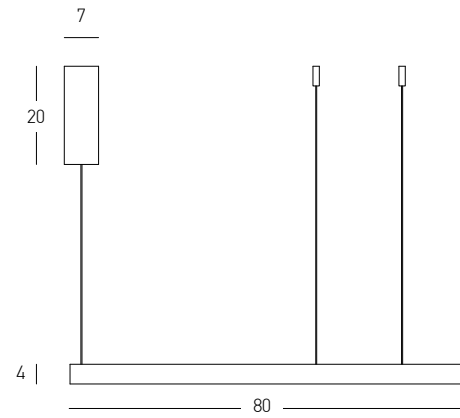

Power 53W
Input 220-240V, 50/60Hz
Color Temperature 3000K
Lumen 3600Lm
Cri 80
Dimensions Ø: 80cm H: 4cm
Base Ø: 7cm H: 20cm
Dimmable Triac ☒
Material Aluminium - Acrylic
Special Feature 210cm Cable Adjustable Profile 4x2cm
Color Brushed Gold Matt / **Code 2007**