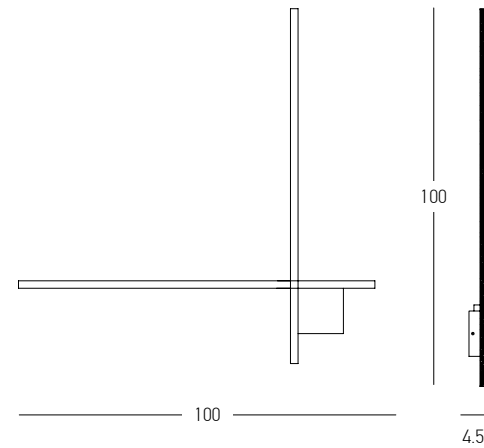

Power 24W
Input 220-240V, 50/60Hz
Color Temperature 3000K
Lumen 1163Lm
Cri 80
Dimensions L: 4.5cm W: 100cm H: 100cm
Base L: 10cm W: 4.5cm H: 10cm
Dimmable Triac ☐
Material Aluminium - Silicon
Special Feature Profile L: 1.5cm H: 1.5cm
Color Gold Matt / **Code 23105**