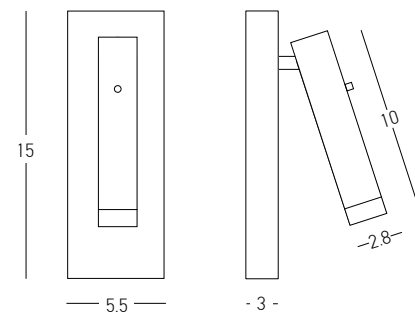

Power 3W
Input 220-240V, 50/60Hz
Color Temperature 3000K
Lumen 240Lm
Cri 80
Dimensions L: 7cm-16cm W: 5.5cm H: 15cm
Base L: 3cm W: 5.5cm H: 15cm
Non Dimmable ☒
Switch On/Off
Material Metal - Aluminium
Special Feature Stick Ø: 2.8cm H: 10cm
Color Brushed Brass / **Code H68**