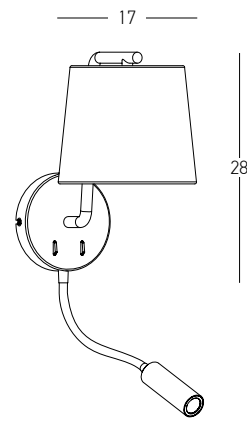

LED
Bulb 1x E27
Power 40W MAX
Input 220-240V, 50/60Hz
Color Temperature 3000K
Lumen 240Lm
Dimensions L: 25cm W: 17cm H: 28cm
Base Ø: 12cm H: 2.5cm
Non Dimmable ☒
Switch 2/Switch On-Off
Material Metal - Aluminium - Fabric Shade
Special Feature Shade Ø: 17cm H: 14.5cm
Stick Ø: 2.8cm L: 36cm
Color Black Matt / **Code H57**