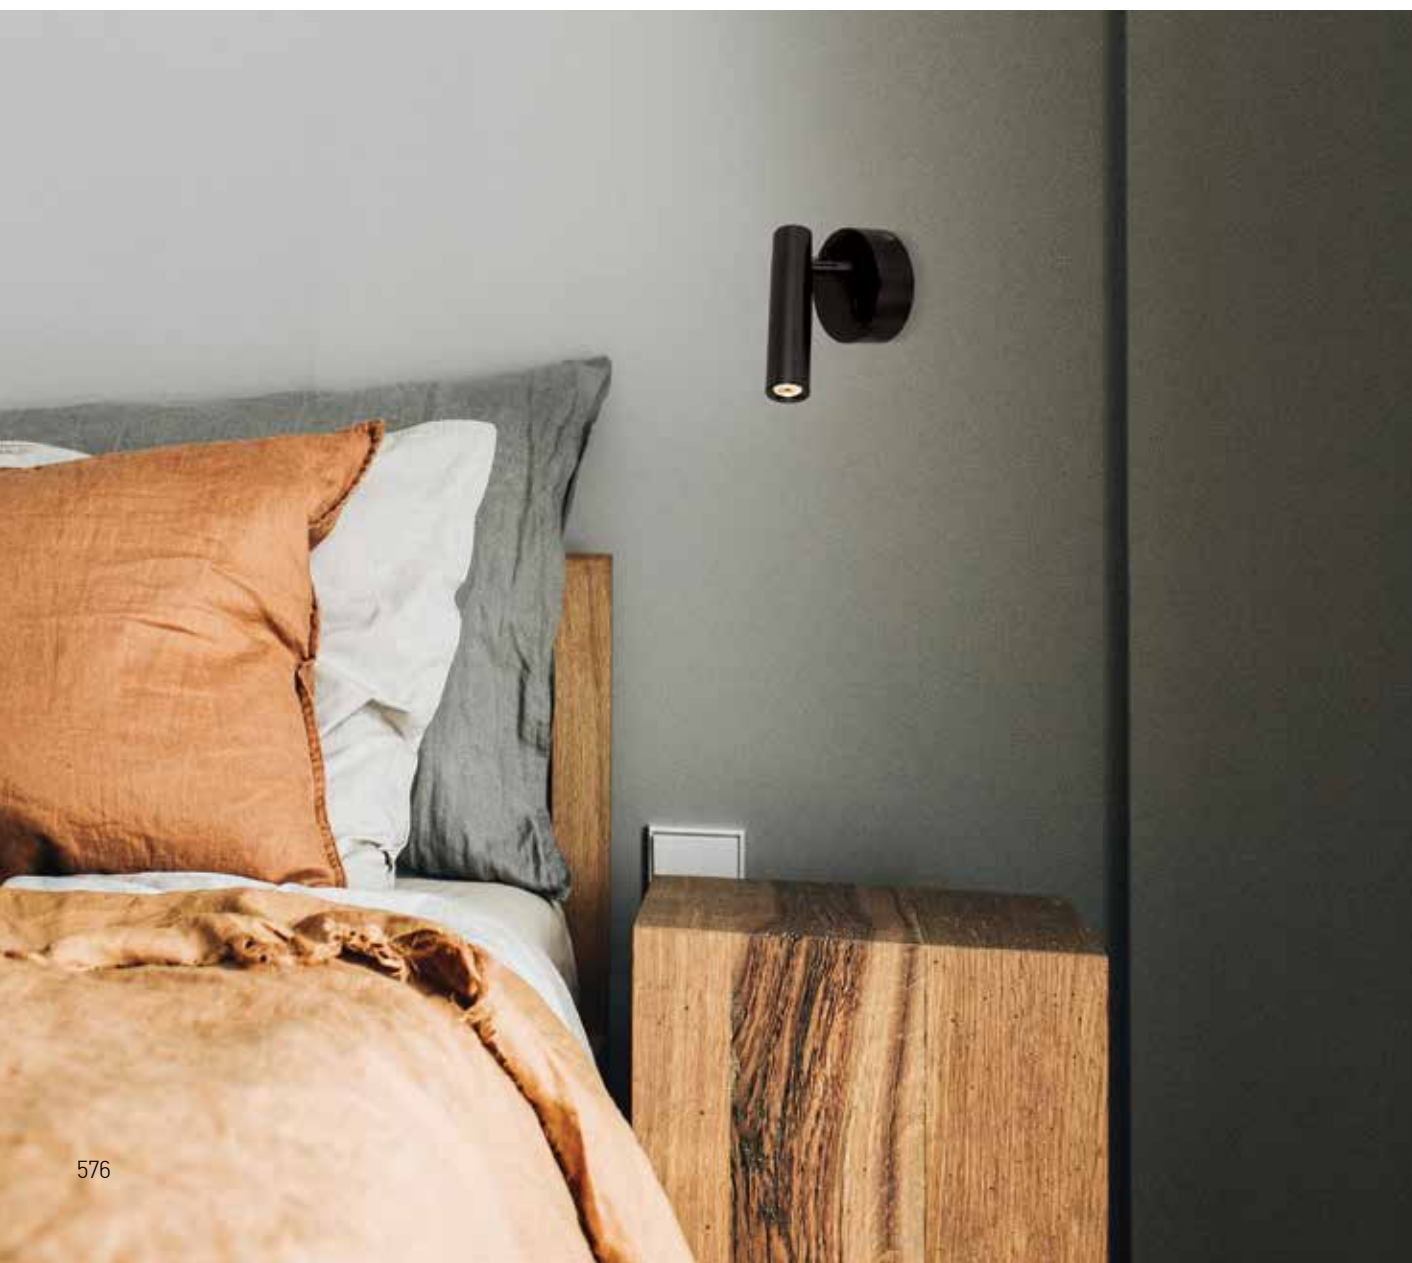

Model Finishing

Gold

Black Matt

Copper

Power 3W  
 Input 220-240V, 50/60Hz  
 Color Temperature 3000K  
 Lumen 240Lm  
 Cri 80  
 Dimensions Ø: 8cm L: 20-26cm  
 Base Ø: 8cm H: 3cm  
 Non Dimmable ☒  
 Switch On/Off  
 Material Metal - Aluminium  
 Special Feature Stick Ø: 2.9cm L: 9.5cm  
 Color Brushed Brass / **Code H63**