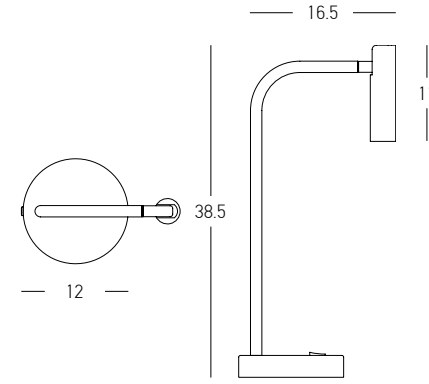

Power 2.5W
Input 220-240V, 50/60Hz
Color Temperature 3000K
Lumen 178Lm
Cri 80
Dimensions Ø: 12cm H: 38.5cm
Base Ø: 12cm H: 2.5cm
Spot Dimension Ø: 3cm L: 11cm
Non Dimmable ☒
Material Metal - Aluminium
Special Feature Movable Spot
Color Black Matt / Code 23036