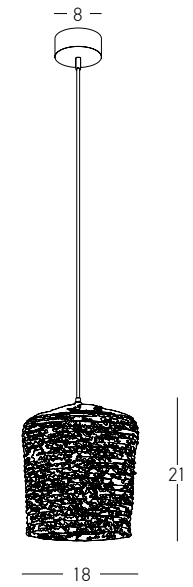

Bulb 1x E27 LED
Power 20W MAX
Input 220-240V, 50/60Hz
Dimensions Ø: 18cm H: 21cm
Base Ø: 8cm H: 3.5cm
Material Metal - Braided Wheat
Special Feature 200cm Black Fabric Cable Adjustable
Color Natural - Sandy Black / **Code 22167**