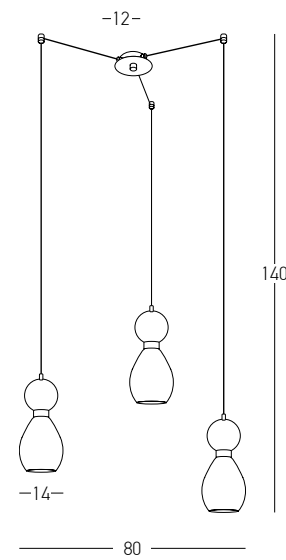

DECORATIVE LIGHTING | MINERAL TEXTURES