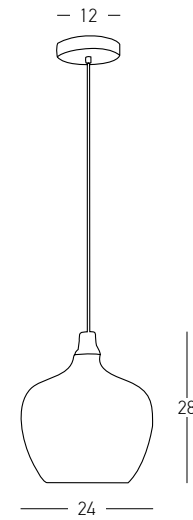

Bulb 1x E27
Power 40W MAX
Input 220-240V, 50/60Hz
Dimensions Ø: 24cm H: 28cm
Base Ø: 12cm H: 2.5cm
Material Metal - Glass
Special Feature 200cm Cable Adjustable
Color Ink Blue - Antique Brass / **Code 19175**

Bulb 1x E27
Power 40W MAX
Input 220-240V, 50/60Hz
Dimensions Ø: 20cm H: 30cm
Base Ø: 12cm H: 2.5cm
Material Metal - Glass
Special Feature 200cm Cable Adjustable
Color Clear Glass - Antique Brass / **Code 19125**

Bulb 3x E27
Power 40W MAX
Input 220-240V, 50/60Hz
Dimensions L: 105cm W: 20cm H: 150cm
Base L: 105cm W: 6.5cm H: 2.7cm
Material Metal - Glass
Special Feature 120cm Cable Adjustable
Black Matt Base
Color Clear Glass - Antique Brass / **Code 19242**