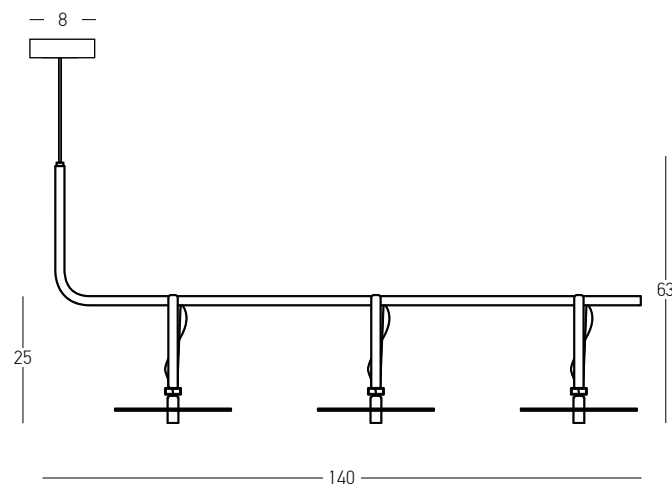

Model Finishing

Sandy Black

Gold Matt

DECORATIVE LIGHTING | DECO

Power 3x5W  
 Input 220-240V, 50/60Hz  
 Color Temperature 3000K  
 Lumen 1590Lm  
 Cri 80  
 Dimensions L: 140cm W: 26cm H: 63cm  
 Base Ø: 8cm H: 3.5cm  
 Shade Ø: 26cm  
 Non Dimmable ☒  
 Material Metal - Aluminium - Leather  
 Special Feature 100cm Cable Adjustable  
 Color Sandy Black / **Code 18138-B**