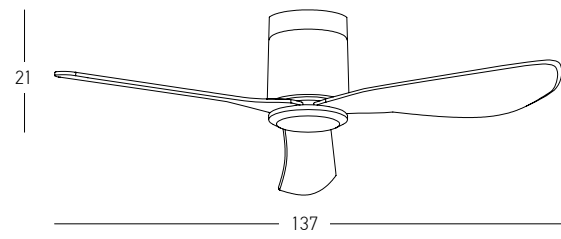

LED Light Source Without Light
Input 220-240V, 50/60Hz
dB 20
Dimensions 54" Ø: 137cm H: 21cm
Air Flow 195m³ min
Night Mode Time Setting 1h / 2h / 4h / 8h
Material Metal - ABS
Special Feature TUYA WiFi Remote Control
Summer & Winter Function
Motor Feature DC Motor 40W
5 Speeds
Color Black Matt / **Code 20257**