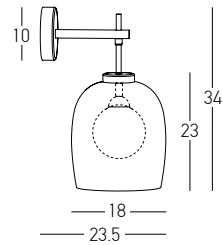

Bulb 1x G9 LED
Power 5W MAX
Input 220-240V, 50/60Hz
Dimensions L: 23.5cm W: 18cm H: 34cm
Base Ø: 10cm W: 2.5cm
Glass Ø: 18cm H: 20cm
Material Metal - Smoked Glass Outside
Opal Glass Inside
Special Feature Opal Glass Ø: 10cm
Color Sandy Black / **Code 22052**