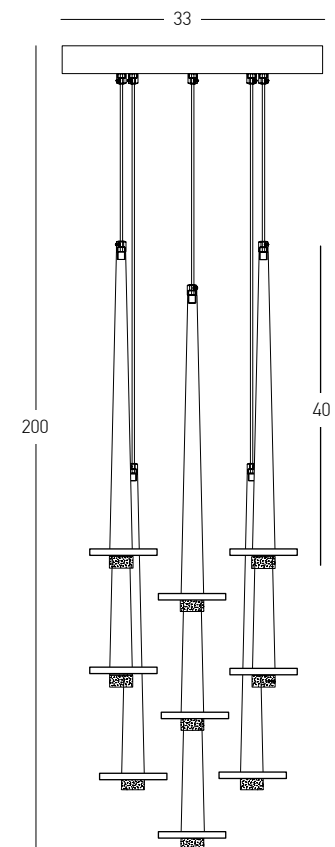

Power 6W
Input 220-240V, 50/60Hz
Color Temperature 3000K
Lumen 465Lm
Cri 90
Dimensions Ø: 7cm H: 40cm
Base Ø: 10cm H: 2.5cm
Non Dimmable ☒
Material Metal - Aluminium - Acrylic - Marble
Special Feature 150cm Cable Adjustable
Color Sandy Black - White Marble / **Code 22110**
Color Gold Matt - White Marble / **Code 22111**

Power 25W
Input 220-240V, 50/60Hz
Color Temperature 3000K
Lumen 1712Lm
Cri 90
Dimensions Ø: 33cm H: 200cm
Base Ø: 33cm H: 3.5cm
Dimmable Triac ☐
Material Metal - Aluminium - Acrylic - Marble
Special Feature 150cm Cable Adjustable
Stick Ø: 3cm H: 40cm
Color Sandy Black - White Marble / **Code 22113**