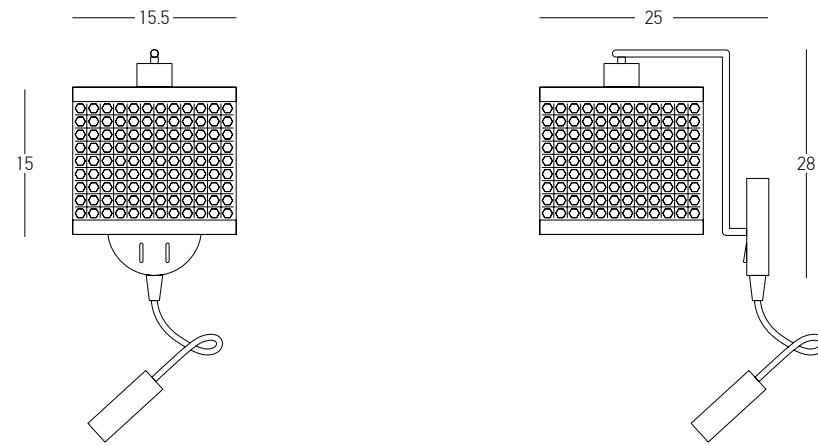

DECORATIVE LIGHTING | BAMBOO & RATTAN

LED
Bulb 1x E27
Power 3W
40W MAX
Input 220-240V, 50/60Hz
Color Temperature 3000K
Lumen 240Lm
Dimensions L: 25cm W: 15.5cm H: 28cm
Base Ø: 12cm H: 2.5cm
Switch 2/Switch On-Off
Material Metal - Bush
Special Feature Shade Ø: 15.5cm H: 15cm
Stick Ø: 2.8cm L: 36cm
Color Black Matt - Natural / **Code 20355**