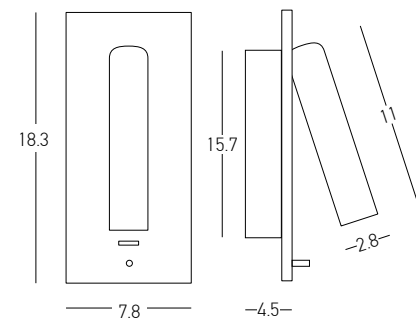

USB Charger

Power 3W  
 Input 220-240V, 50/60Hz  
 Color Temperature 3000K  
 Lumen 240Lm  
 Cri 80  
 Dimensions L: 4-12.5cm W: 7.8cm H: 18.3cm  
 Depth 4.5cm  
 Non Dimmable   
 Switch On/Off  
 Material Metal - Aluminium  
 Cutting Hole 15.8x5.7cm  
 Special Feature USB Charger  
 Stick Ø: 2.8cm H: 11cm  
 Color Black Matt / **Code H65**  
 Color Brushed Brass / **Code H67**