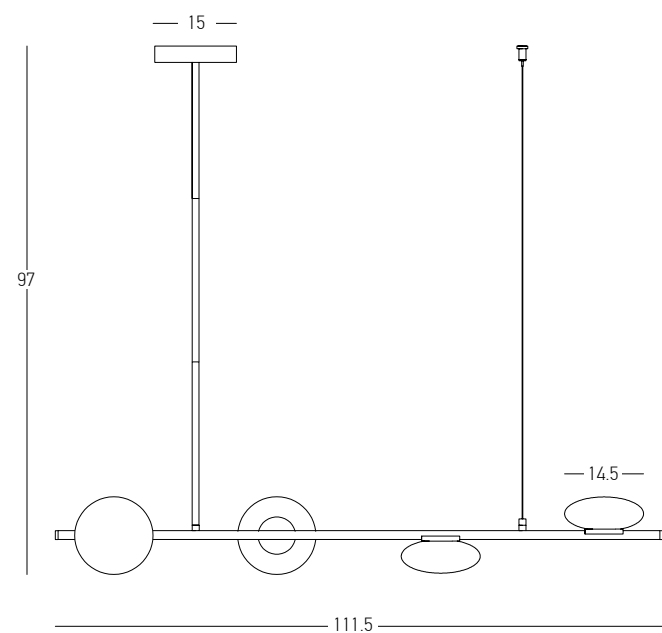

DECORATIVE LIGHTING | GLASS

Power 23W
Input 220-240V, 50/60Hz
Color Temperature 3000K
Lumen 2300Lm
Cri 90
Dimensions L: 111.5cm W: 14.5cm H: 37-67-97cm
Base Ø: 15cm H: 3.2cm
Glass Ø: 14.5cm H: 5.5cm
Non Dimmable ☒
Material Metal - Opal Glass
Color Gold Matt / **Code 22062**