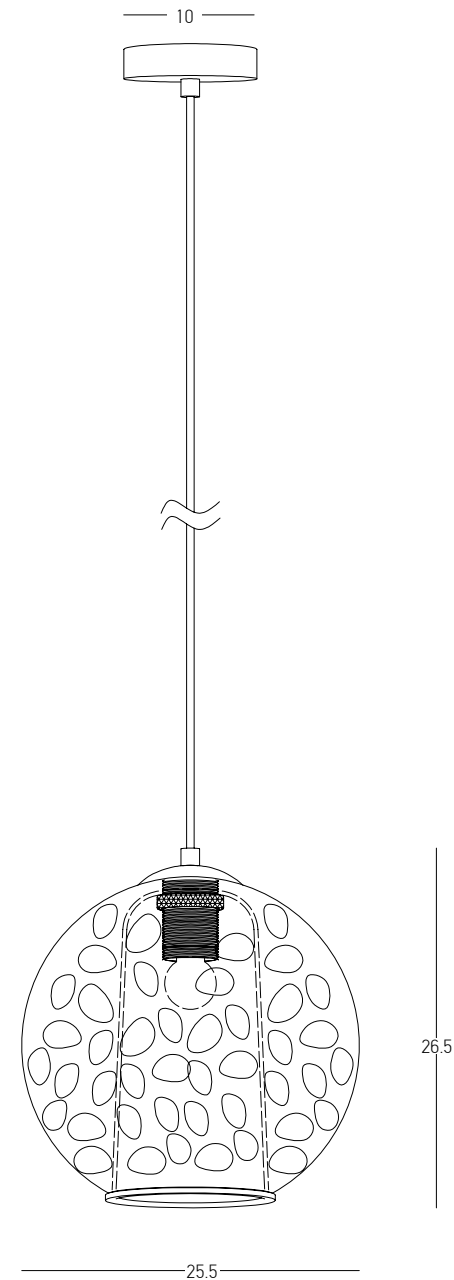

Bulb	1x E27
Power	40W MAX
Input	220-240V, 50/60Hz
Dimensions	Ø: 25.5cm H: 26.5cm
Base	Ø: 10cm H: 2.5cm
Material	Metal - Aluminium - Dimple Glass Outside Opal Glass Inside
Special Feature	150cm Fabric Cable Adjustable
Color	Sandy Black - Green Glass / Code 22033
Color	Sandy Black - Blue Glass / Code 22034
Color	Sandy Black - Smoked Glass / Code 22035