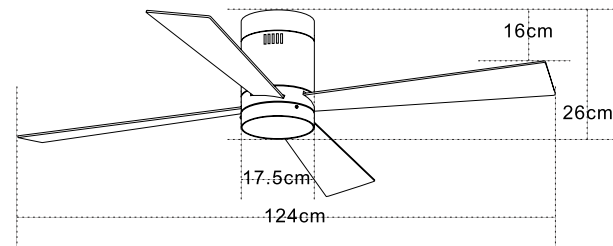

LED Light Source 15W
Input 220-240V, 50/60Hz
Color Temperature 3000K, 4000K, 6000K
Lumen 1500Lm
Cri 80
dB 25
Dimensions 49" Ø: 124cm H: 26cm
Air Flow 168m³ min
Night Mode Time Setting 1h / 2h / 4h / 8h
Material Metal - Polycarbonate - Plywood (MDF)
Special Feature Summer Function
Motor Feature AC Motor 55W
3 Speeds

Color Double Face White Matt - Maple Wood Blades
White Matt - White Blades / **Code 19137**
Color Chrome Matt - Brown Wood Blades / **Code 19138**

Model Finishing