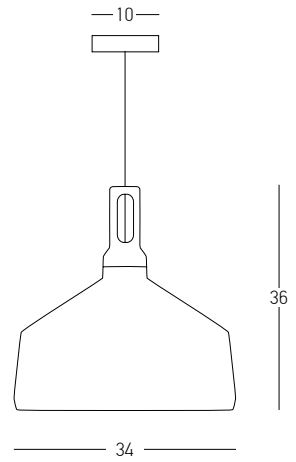

Bulb 1x E27
Power 40W MAX
Input 220-240V, 50/60Hz
Dimensions Ø: 34cm H: 36cm
Base Ø: 10cm H: 2cm
Material Metal - Aluminium - Wood
Special Feature 150cm Cable Adjustable
Color White Matt / **Code 1511-W**