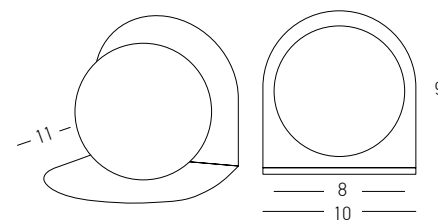

Bulb 1x G9 LED
Power 7W MAX
Input 220-240V, 50/60Hz
Dimensions L: 11cm W: 10cm H: 9cm
Material Metal - Opal Glass
Special Feature Opal Glass Ø: 8cm
Color Black Matt / **Code 20344-S**