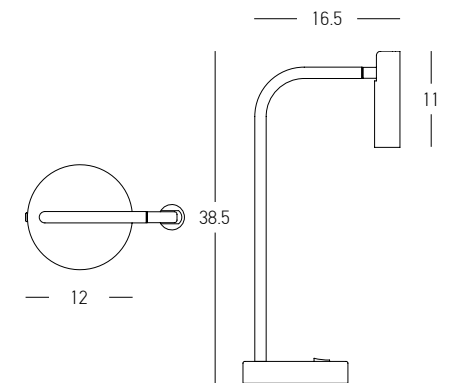

Power 2.5W
Input 220-240V, 50/60Hz
Color Temperature 3000K
Lumen 178Lm
Cri 80
Dimensions Ø: 12cm H: 38.5cm
Base Ø: 12cm H: 2.5cm
Spot Dimension Ø: 3cm L: 11cm
Non Dimmable ☒
Material Metal - Aluminium
Special Feature Movable Spot
Color Gold Matt / Code 23037