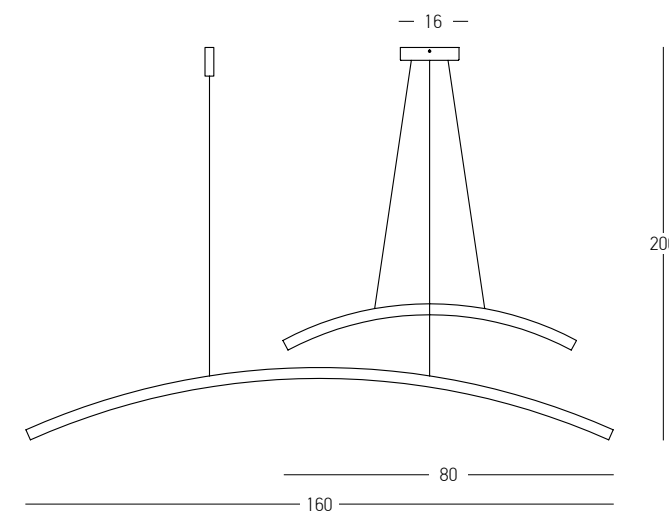

Power 41W
Input 220-240V, 50/60Hz
Color Temperature 3000K
Lumen 3600Lm
Cri 80
Dimensions L: 80+160cm H: 200cm
Base Ø: 16cm H: 3.5cm
Dimmable Triac ☒
Material Aluminium - Acrylic
Special Feature 180cm Cable Adjustable
Step Dimming 10%-40%-100%
Profile 2x 3cm
Color Black Matt / Code 20130