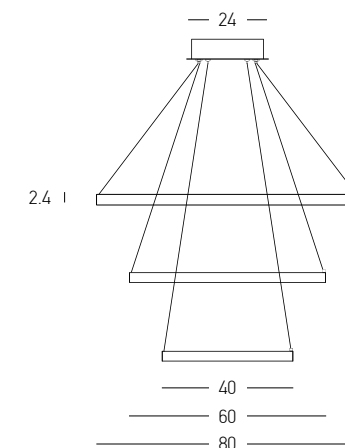

**Model Finishing**

Brushed Gold Matt

Sandy White

Sandy Black

DECORATIVE LIGHTING | CIRCLE

Power 135W  
 Input 220-240V, 50/60Hz  
 Color Temperature 3000K  
 Lumen 5400Lm  
 Cri 80  
 Dimensions Ø: 40cm / Ø: 60cm / Ø: 80cm H: 2.4cm  
 Base Ø: 24cm H: 5cm  
 Dimmable Triac   
 Material Aluminium - Acrylic  
 Special Feature 150cm Cable Adjustable , Profile 2.4x1.5cm  
 Color Copper / **Code 180031-D**