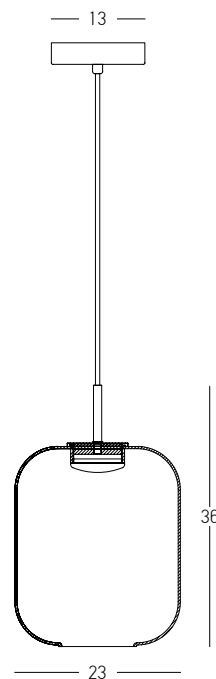

DECORATIVE LIGHTING | GLASS

Power 12W
Input 220-240V, 50/60Hz
Color Temperature 3000K
Lumen 780Lm
Cri 80
Dimensions Ø: 15cm H: 36cm
Base Ø: 13cm H: 3cm
Non Dimmable ☒
Material Metal - Glass
Special Feature 200cm Fabric Cable Adjustable
Color Black Matt - Gold Glass / **Code 23218**
Color Black Matt - Copper Glass / **Code 23219**

Power 12W
Input 220-240V, 50/60Hz
Color Temperature 3000K
Lumen 780Lm
Cri 80
Dimensions Ø: 23cm H: 36cm
Base Ø: 13cm H: 3cm
Non Dimmable ☒
Material Metal - Glass
Special Feature 200cm Fabric Cable Adjustable
Color Black Matt - Gold Glass / **Code 23215**
Color Black Matt - Copper Glass / **Code 23216**