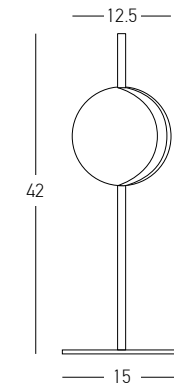

Power 8W
Input 220-240V, 50/60Hz
Color Temperature 3000K
Lumen 640Lm
Cri 80
Dimensions Ø: 12.5cm H: 42cm
Base Ø: 15cm H: 0.5cm
Non Dimmable ☒
Material Metal - Aluminium - Acrylic
Special Feature Opal Ball Ø: 12.5cm
Color Black Matt - Gold Matt / **Code 2004**