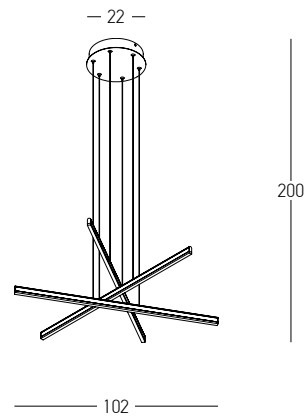

Power 47W
Input 220-240V, 50/60Hz
Color Temperature 3000K
Lumen 3740Lm
Cri 80
Dimensions Ø: 102cm H: 200cm
Base Ø: 22cm H: 4.1 cm
Dimmable Triac ☐
Material Metal - Aluminium - Acrylic
Special Feature 200cm Cable Adjustable
Profile 1x3cm
Color Black Matt / **Code 1947**