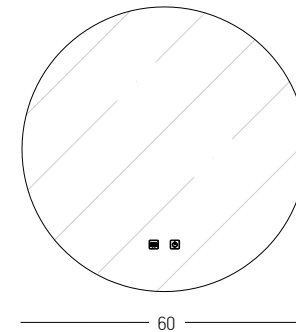

Color Mirror / **Code 22069**

**Anti Fog and  
 Back Light  
 Touch Switches  
 On the Mirror**

Power 25W  
 Input 220-240V, 50/60Hz  
 Color Temperature 4000K  
 Lumen 2600Lm  
 Cri 80  
 Dimensions Ø: 60cm W: 3.5cm  
 Dimmable   
 Material Mirror - Aluminium  
 Special Feature Touch Switches  
 Antifog  
 Back Light  
 IP54