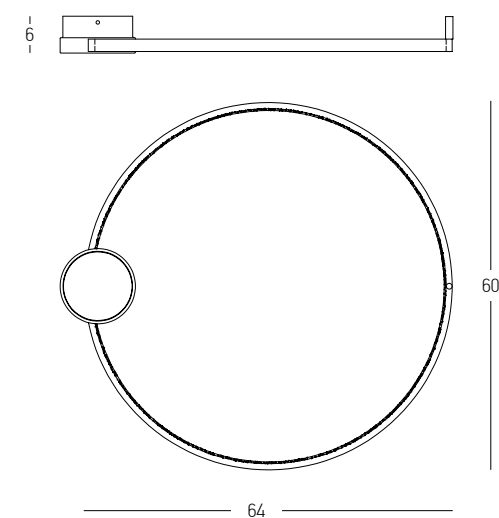

Power 32W
Input 220-240V, 50/60Hz
Color Temperature 3000K
Lumen 1895Lm
Cri 80
Dimensions L: 84cm L: 80cm H: 6cm
Base Ø: 12cm H: 6cm
Dimmable Triac ☐
Material Aluminium - Silicon
Special Feature Profile L: 1.5cm H: 2cm
Color Black Matt - Gold Matt Ring / **Code 23097**
Color Gold Matt - Black Matt Ring / **Code 23099**

Power 24W
Input 220-240V, 50/60Hz
Color Temperature 3000K
Lumen 1418Lm
Cri 80
Dimensions L: 64cm L: 60cm H: 6cm
Base Ø: 12cm H: 6cm
Dimmable Triac ☐
Material Aluminium - Silicon
Special Feature Profile L: 1.5cm H: 2cm
Color Black Matt - Gold Matt Ring / **Code 23096**
Color Gold Matt - Black Matt Ring / **Code 23098**