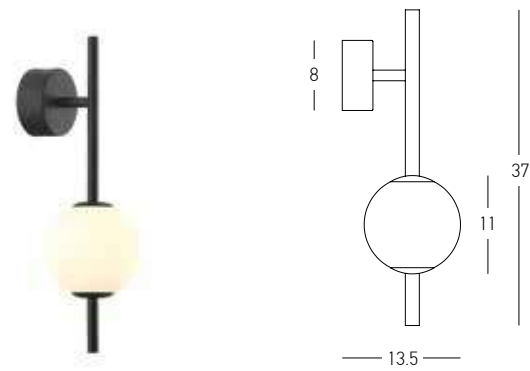

Power 7W
Input 220-240V, 50/60Hz
Color Temperature 3000K
Lumen 600Lm
Cri 80
Dimensions L: 13.5cm H: 37cm
Base Ø: 8cm L: 3.5cm
Non Dimmable ☒
Material Metal - Opal Glass
Special Feature Glass Ø: 11cm
Color Black Matt / **Code 20133**

Power 6W
Input 220-240V, 50/60Hz
Color Temperature 3000K
Lumen 480Lm
Cri 80
Dimensions H: 42cm
Base Ø: 14cm H: 0.5cm
Non Dimmable ☒
Material Metal - Opal Glass
Special Feature 100cm Cable Available
Glass Ø: 11cm
Color Black Matt / **Code 20134**

Power 12W
Input 220-240V, 50/60Hz
Color Temperature 3000K
Lumen 960Lm
Cri 80
Dimensions H: 160cm
Base Ø: 22cm H: 0.5cm
Non Dimmable ☒
Material Metal - Opal Glass
Special Feature 200cm Cable Available
Glass Ø: 16cm | Ø: 11cm
Color Black Matt / **Code 20135**