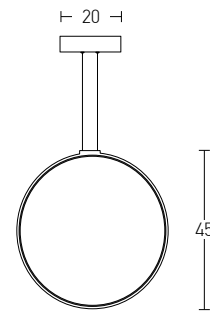

Power 24W
Input 220-240V, 50/60Hz
Color Temperature 3000K
Lumen 1920Lm
Cri 80
Dimensions Ø: 45cm
Base L: 20cm W: 6cm H: 5cm
Non Dimmable ☒
Material Metal - Aluminium - Acrylic
Special Feature 60cm Cable Adjustable
Color Black Matt / **Code 1612**