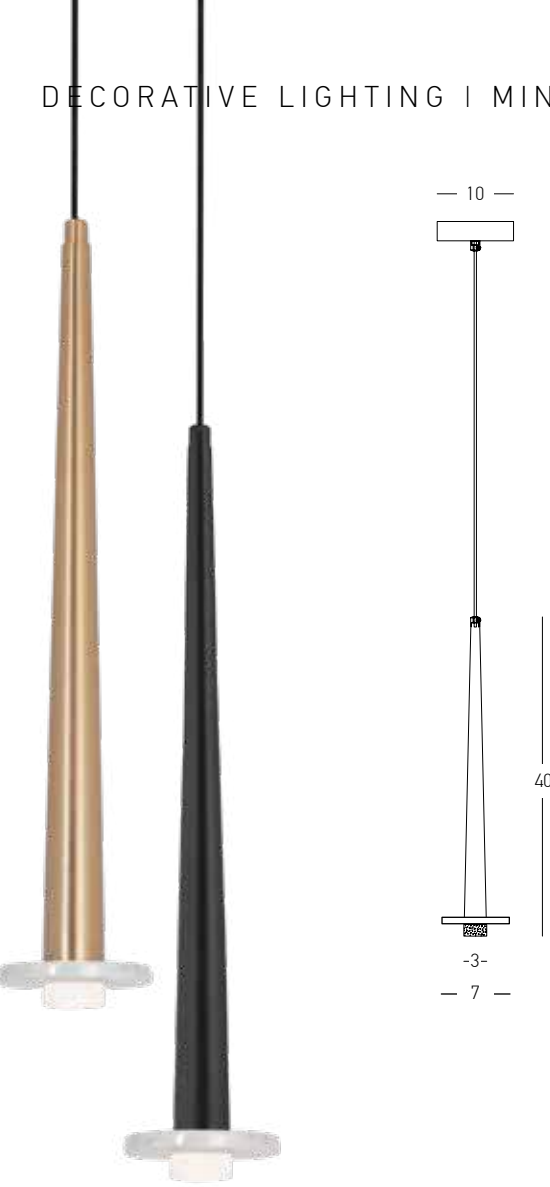

Power 6W
Input 220-240V, 50/60Hz
Color Temperature 3000K
Lumen 465Lm
Cri 90
Dimensions Ø: 7cm H: 40cm
Base Ø: 10cm H: 2.5cm
Non Dimmable ☒
Material Metal - Aluminium - Acrylic - Marble
Special Feature 150cm Cable Adjustable
Color Sandy Black - White Marble / **Code 22110**
Color Gold Matt - White Marble / **Code 22111**