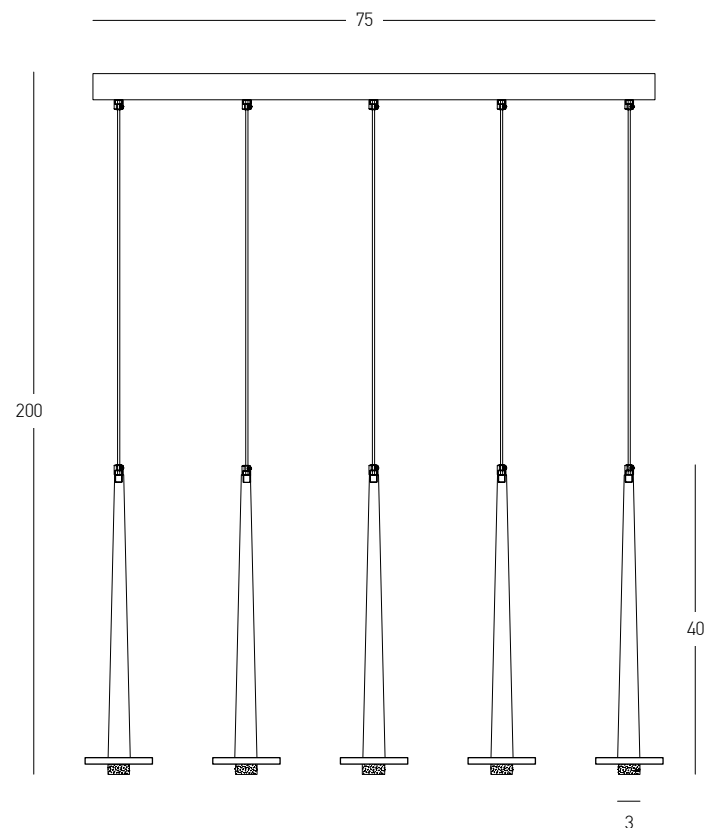

Power 14W
Input 220-240V, 50/60Hz
Color Temperature 3000K
Lumen 880Lm
Cri 90
Dimensions L: 75cm W: 6cm H: 200cm
Base L: 75cm W: 6cm H: 3.5cm
Dimmable Triac ☐
Material Metal - Aluminium - Acrylic - Marble
Special Feature 150cm Cable Adjustable
Stick Ø: 3cm H: 40cm
Color Sandy Black - White Marble / **Code 22112**