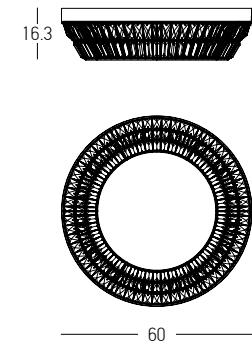

Power 38W
Input 220-240V, 50/60Hz
Color Temperature 3000K
Lumen 2290Lm
Cri 90
Dimensions Ø: 60cm H: 16.3cm
Dimmable Triac ☐
Material Metal - Crystal
Color Antique Brass / **Code 23047**