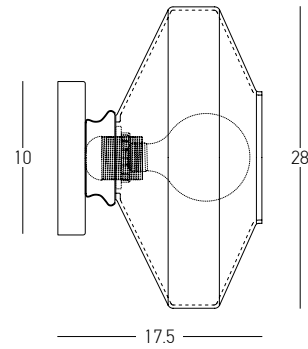

Bulb 1x E27
Power 40W MAX
Input 220-240V, 50/60Hz
Dimensions Ø: 28cm H: 17.5cm
Base Ø: 10cm L: 2.5cm
Material Metal - Glass
Color Anodised Dark Grey - Smoked Glass / **Code 23011**