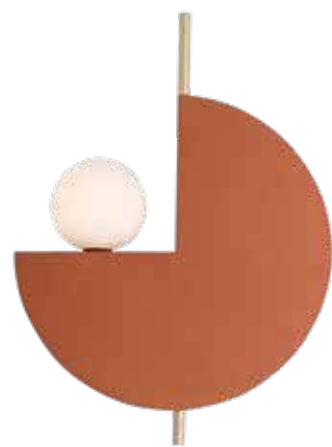

Terracotta
Painted Gold