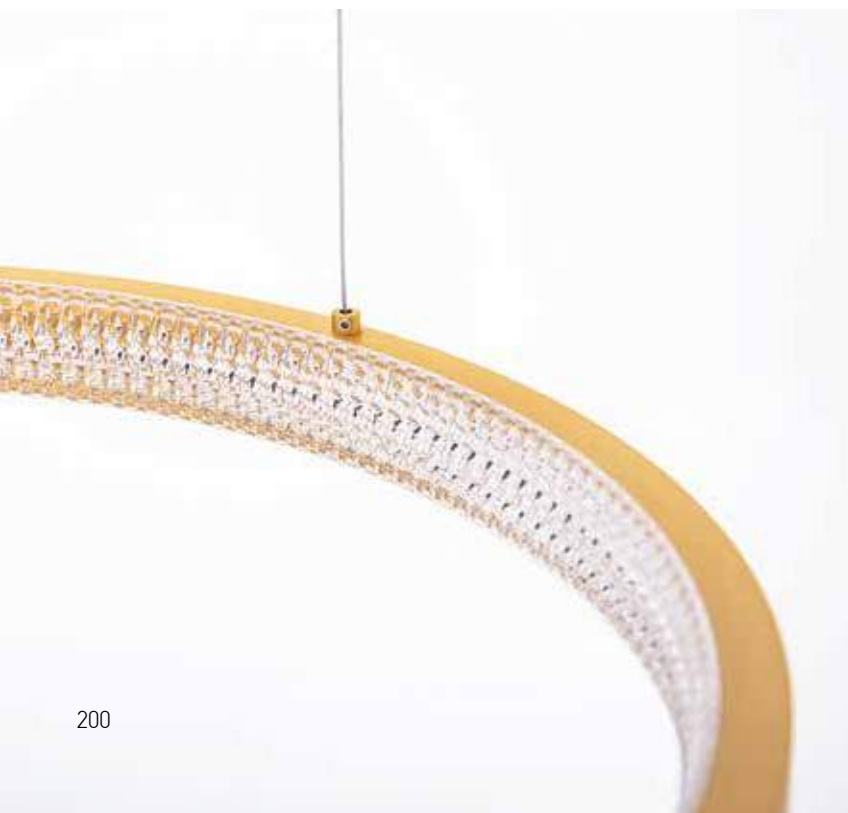

DECORATIVE LIGHTING | CIRCLE

Power 34W
Input 220-240V, 50/60Hz
Color Temperature 3000K
Lumen 2280Lm
Cri 80
Dimensions Ø: 60cm H: 4cm
Base Ø: 7cm H: 20cm
Dimmable Triac ☒
Material Aluminium - Acrylic
Special Feature 210cm Cable Adjustable Profile 4x2cm
Color Brushed Gold Matt / **Code 2006**

Power 53W
Input 220-240V, 50/60Hz
Color Temperature 3000K
Lumen 3600Lm
Cri 80
Dimensions Ø: 80cm H: 4cm
Base Ø: 7cm H: 20cm
Dimmable Triac ☒
Material Aluminium - Acrylic
Special Feature 210cm Cable Adjustable Profile 4x2cm
Color Brushed Gold Matt / **Code 2007**