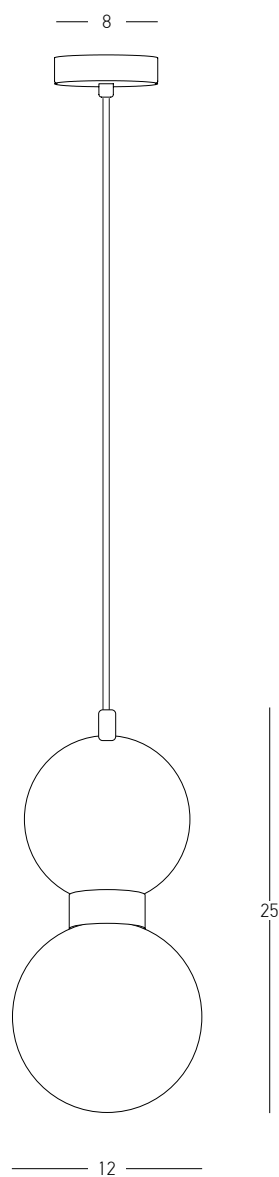

DECORATIVE LIGHTING | MINERAL TEXTURES