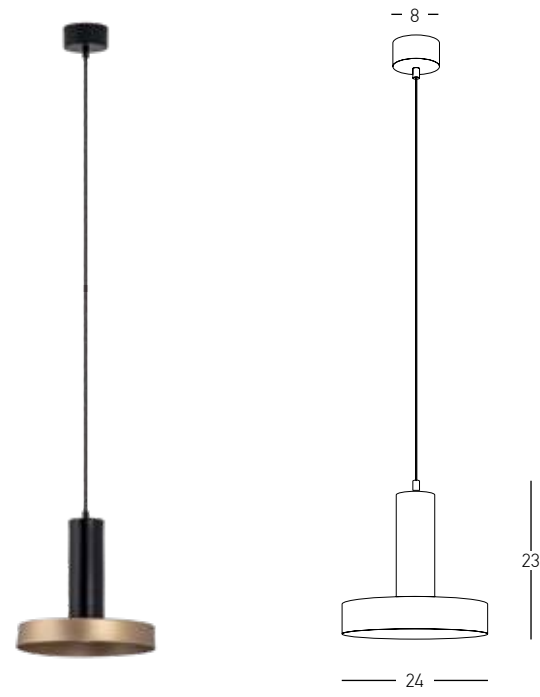

Bulb 1x GU10
Power 25W MAX
Input 220-240V, 50/60Hz
Dimensions Ø: 24cm H: 23cm
Base Ø: 8cm H: 3.5cm
Material Metal - Aluminium
Special Feature 200cm Fabric Cable Adjustable
Color Sandy Black - Painted Gold / Code 22178