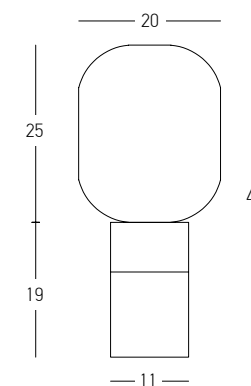

Bulb 1x E27
Power 25W MAX
Input 220-240V, 50/60Hz
Dimensions Ø: 20cm H: 44cm
Base Ø: 11cm H: 19cm
Material Metal - Marble - Glass
Special Feature 150cm Cable Available
Color White Marble - Champagne - Antique Brass / **Code 20253**