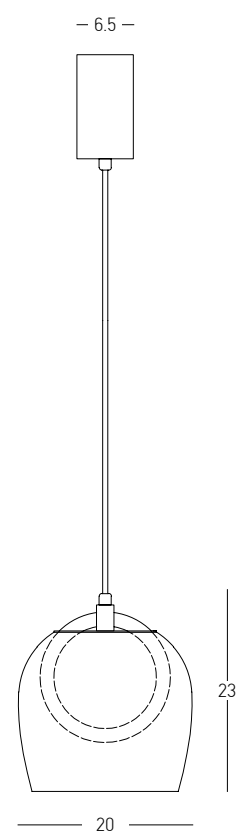

Power 23W  
 Input 220-240V, 50/60Hz  
 Color Temperature 3000K  
 Lumen 2461Lm  
 Cri 80  
 Dimensions Ø: 32cm H: 53cm  
 Base Ø: 20cm H: 3cm  
 Non Dimmable ☒  
 Material Metal - Smoked Glass - Opal Glass  
 Special Feature 150cm Cable Available  
 Color Black Matt / **Code 23085**

DECORATIVE LIGHTING | DECO

Bulb 8x G9 LED  
 Power 5W MAX  
 Input 220-240V, 50/60Hz  
 Dimensions L: 113cm W: 63cm H: 43-73-103cm  
 Glass Ø: 15cm  
 Base Ø: 12cm H: 2.5cm  
 Material Metal - Clear Glass - Opal Glass  
 Color Gold Matt / **Code 23023**

Bulb 2x G9 LED  
 Power 5W MAX  
 Input 220-240V, 50/60Hz  
 Dimensions L: 21cm W: 15cm H: 37cm  
 Glass Ø: 15cm  
 Base Ø: 12cm L: 2.5cm  
 Material Metal - Clear Glass - Opal Glass  
 Color Gold Matt / **Code 23022**

- Power 6W
- Input 220-240V, 50/60Hz
- Color Temperature 3000K
- Lumen 639Lm
- Cri 80
- Dimensions Ø: 20cm H: 23
- Base Ø: 6.5cm H: 12cm
- Non Dimmable ☒
- Material Metal - Glass
- Special Feature 200cm Cable Adjustable
- Color Black Matt - Smoked Glass / **Code 23078**
- Color Black Matt - Champagne Glass / **Code 23079**
- Color Black Matt - Clear Glass / **Code 23080**