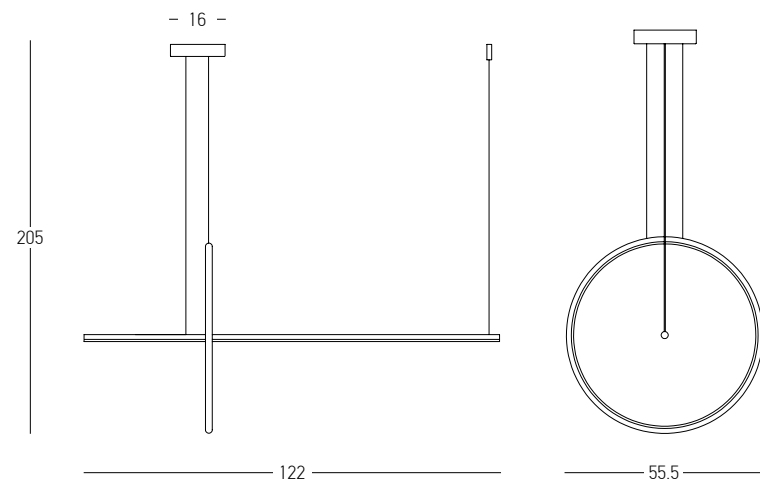

Power 10W  
 Input 220-240V, 50/60Hz  
 Color Temperature 3000K  
 Lumen 780Lm  
 Cri 90  
 Dimensions Ø: 21cm H: 19.5cm  
 Base Ø: 11cm H: 3cm  
 Dimmable Triac   
 Material Aluminium - Glass  
 Special Feature 200cm Cable Adjustable  
 Up-Down Lighting  
 Color Black Matt / **Code 23198**  
 Color Gold Matt / **Code 23199**

DECORATIVE LIGHTING | DECO

Power	28W
Input	220-240V, 50/60Hz
Color Temperature	3000K
Lumen	2450Lm
Cri	90
Dimensions	Ø: 70-100cm H:170cm
Base	Ø: 18cm H: 4cm
Shade	Ø: 21cm H: 19.5cm
Dimmable Triac	☉
Material	Aluminium - Glass
Special Feature	200cm Cable Adjustable Up-Down Lighting
Color	Black Matt / <b>Code 23200</b>
Color	Gold Matt / <b>Code 23201</b>

Power 28W  
 Input 220-240V, 50/60Hz  
 Color Temperature 3000K  
 Lumen 2450Lm  
 Cri 90  
 Dimensions L: 120cm W: 21cm H:170cm  
 Base L: 19cm W: 13cm H:3.5cm  
 Shade Ø: 21cm H: 19.5cm  
 Dimmable Triac   
 Material Aluminium - Glass  
 Special Feature 200cm Cable Adjustable  
 Up-Down Lighting  
 Color Black Matt / **Code 23202**  
 Color Gold Matt / **Code 23203**