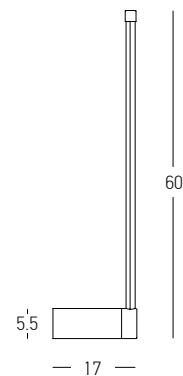

Power 12W
Input 220-240V, 50/60Hz
Color Temperature 3000K
Lumen 838Lm
Cri 80
Dimensions Ø: 1.6cm L: 17cm H: 60cm
Non Dimmable ☒
Material Aluminium - Acrylic
Special Feature Movable Profile
Color Black Matt / **Code 20114**
Color Gold Matt / **Code 20115**

Power 20W
Input 220-240V, 50/60Hz
Color Temperature 3000K
Lumen 1506Lm
Cri 80
Dimensions Ø: 1.6cm L: 17cm H: 100cm
Non Dimmable ☒
Material Aluminium - Acrylic
Special Feature Movable Profile
Color Black Matt / **Code 20116**
Color Gold Matt / **Code 20117**