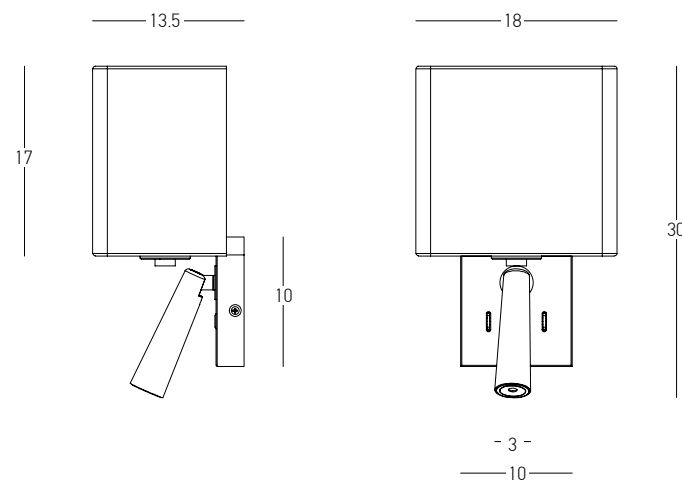

LED
Bulb 1xE27
Power MAX 40W
Input 220-240V, 50/60Hz
Color Temperature 3000K
Lumen 200Lm
Dimensions L: 13.5cm W: 18cm H: 30cm
Shade L: 12cm W: 18cm H: 17cm
Base L: 2.5cm W: 10cm H: 10cm
Stick Ø: 3cm L: 11.5cm
Non Dimmable ☒
Switch 2/Switch On-Off
Material Aluminium - Fabric Shade
Color Brushed Brass - Beige Shade / **Code H73**