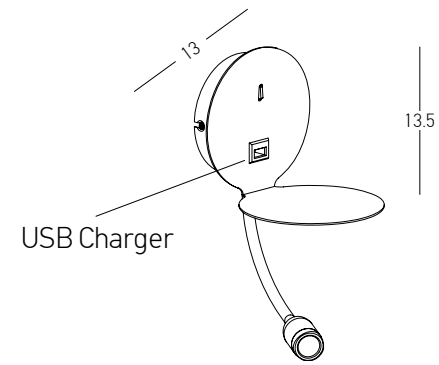

Power 3W
Input 220-240V, 50/60Hz
Color Temperature 3000K
Lumen 255Lm
Cri 80
Dimensions L: 16.4cm Ø: 13cm H: 13.5cm
Non Dimmable ☒
Switch On/Off
Material Metal - Aluminium
Special Feature USB Charger
Flex 19cm
Stick Ø: 3cm H: 5cm
Color White Matt / **Code H58**