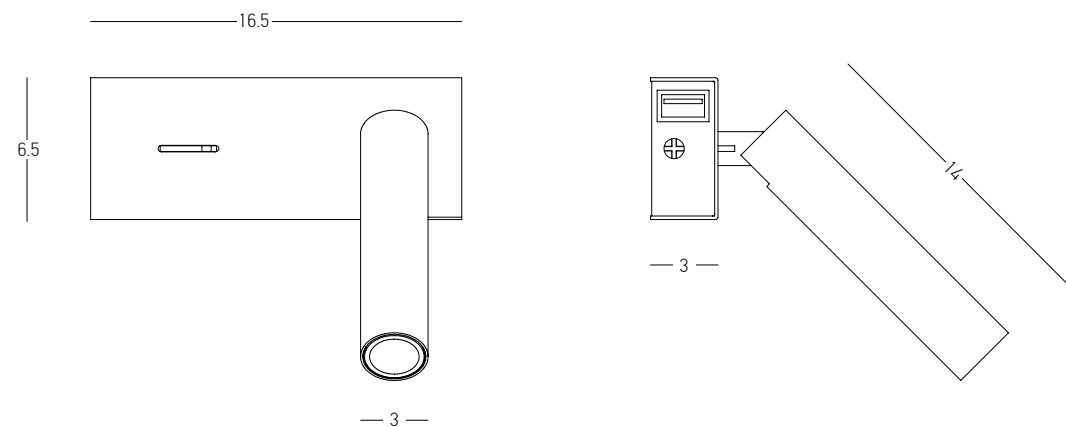

Power 3W
Input 220-240V, 50/60Hz
Color Temperature 3000K
Lumen 204Lm
Cri 80
Dimensions L: 7-19cm W: 16.5cm H: 6.5cm
Non Dimmable ☒
Switch On/Off
Material Metal - Aluminium
Special Feature USB Charger
Stick Ø: 3cm L: 14cm

Color Sandy White / **Code H74**
Color Sandy Black / **Code H75**