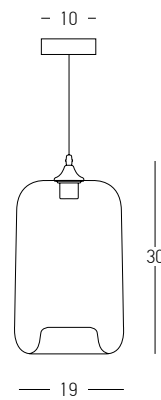

Bulb 1x E27
Power 40W MAX
Input 220-240V, 50/60Hz
Dimensions Ø: 19cm H: 30cm
Base Ø: 10cm H: 2.5cm
Material Glass
Special Feature 150cm Cable Adjustable
Color Smoked Grey / **Code 14101**