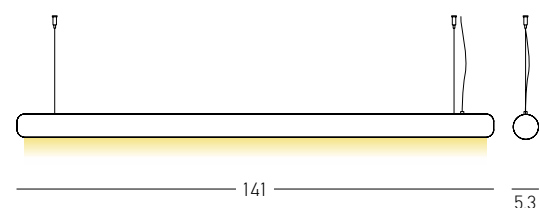

Power 45W
Input 220-240V, 50/60Hz
Color Temperature 3000K
Lumen 6300Lm
Cri 80
Dimensions Ø: 5.3cm L: 141cm
Base Ø: 8cm H: 3.5cm
Non Dimmable ☒
Material Aluminium - PC Diffuser
Special Feature 200cm Fabric Cable Adjustable
Optional Dimming DALI

Color Painted Bronze / **Code 22207**
Color Corten / **Code 22206**