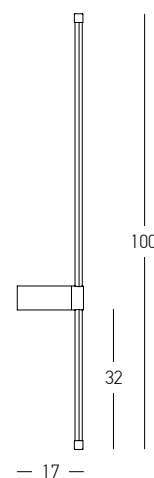

Power 12W
Input 220-240V, 50/60Hz
Color Temperature 3000K
Lumen 838Lm
Cri 80
Dimensions Ø: 1.6cm L: 17cm H: 60cm
Non Dimmable ☒
Material Aluminium - Acrylic
Special Feature Movable Profile
Color Black Matt / **Code 20114**
Color Gold Matt / **Code 20115**