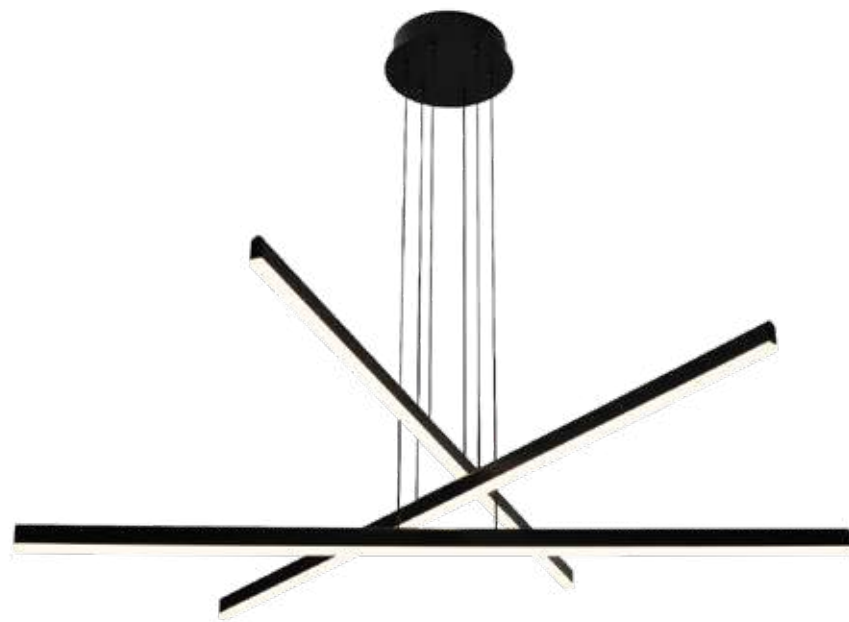

Power 47W
Input 220-240V, 50/60Hz
Color Temperature 3000K
Lumen 3740Lm
Cri 80
Dimensions Ø: 102cm H: 200cm
Base Ø: 22cm H: 4.1 cm
Dimmable Triac ☐
Material Metal - Aluminium - Acrylic
Special Feature 200cm Cable Adjustable
Profile 1x3cm
Color Black Matt / **Code 1947**