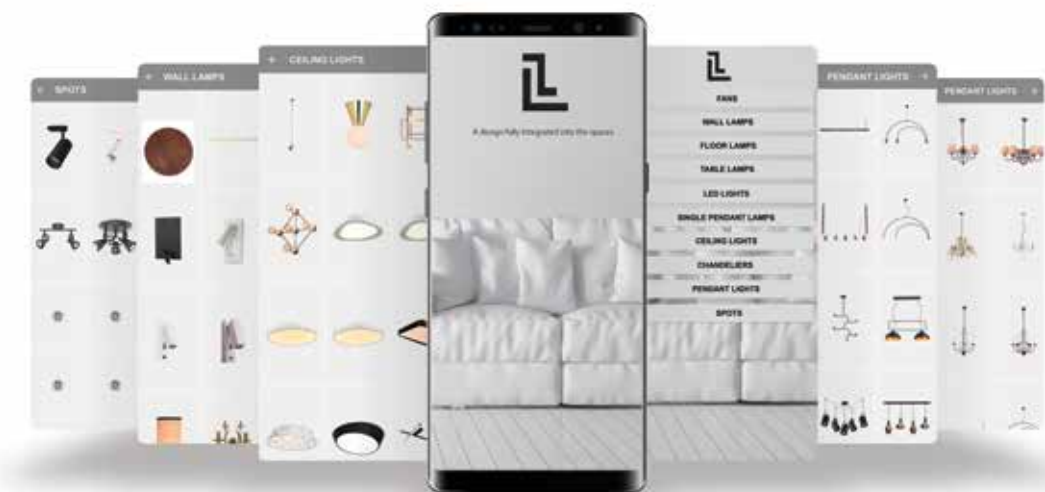

# ZAMBELIS FAMILY GROWING

Connect to our B2B platform and...  
have all the information you need 24/7...

-  B2B Online Order/Open Orders
-  Product Availability & Arrival Dates
-  Big Range of Products
-  Photos
-  Product Data Sheets
-  Installation Manuals
-  Flexibility & Customized Products
-  Manufacturing Products
-  Photometric Files
-  CE Certificates
-  COC Certificates

we make  
it easy

Virtual Light - ZambelisLights App

4 steps choose the right Lamp for your place

Download the  
Virtual Light App

Chose from the  
categories the  
lamp you like

See it through your  
mobile camera