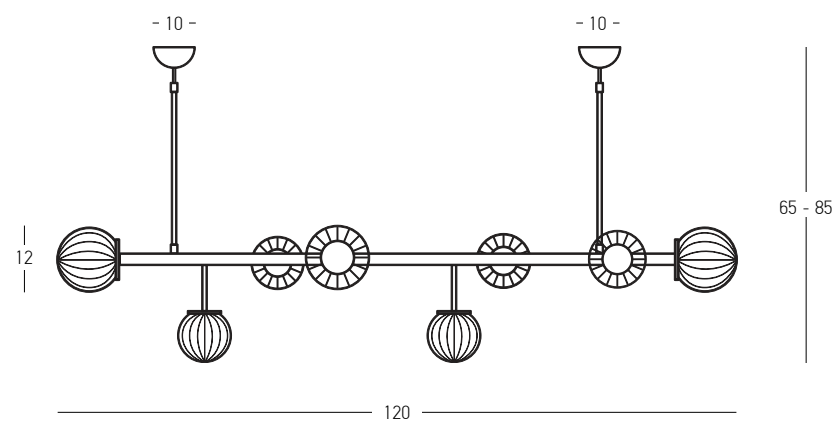

Bulb	8x G9 LED
Power	7W MAX
Input	220-240V, 50/60Hz
Dimensions	L: 120cm H: 65-85cm
Base	Ø: 10cm
Material	Metal- Clear Glass
Special Feature	Clear Glass Ø: 12cm
Color	Bronze / Code 18132-BR