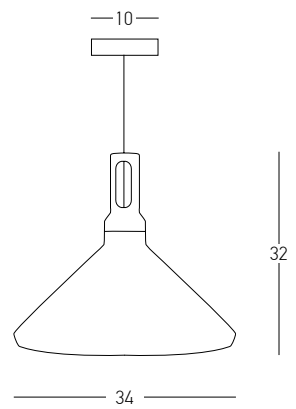

Bulb 1x E27
Power 40W MAX
Input 220-240V, 50/60Hz
Dimensions Ø: 34cm H: 32cm
Base Ø: 10cm H: 2cm
Material Metal - Aluminium - Wood
Special Feature 150cm Cable Adjustable
Color White Matt / **Code 1512-W**