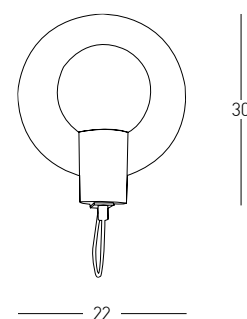

Bulb 4x E27  
 Power 40W MAX  
 Input 220-240V, 50/60Hz  
 Dimensions L: 115cm W: 18cm H: 31cm  
 Base Ø: 8cm H: 3.5cm  
 Material Metal - Wood  
 Special Feature 120cm Fabric Cable Adjustable  
 Color Black Matt - Painted Bronze / **Code 22213**