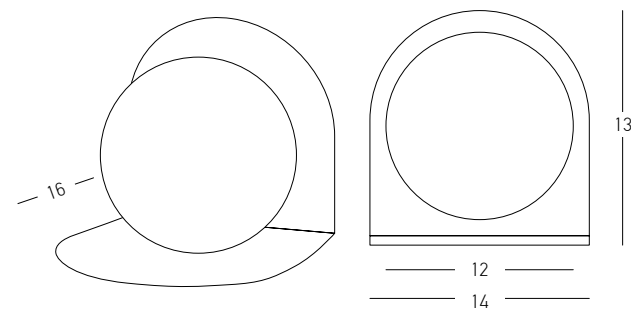

DECORATIVE LIGHTING | HOTEL

Bulb 1x G9 LED
Power 7W MAX
Input 220-240V, 50/60Hz
Dimensions L: 16cm W: 14cm H: 13cm
Material Metal - Opal Glass
Special Feature Opal Glass Ø: 12cm
Color Black Matt / **Code 20344-L**