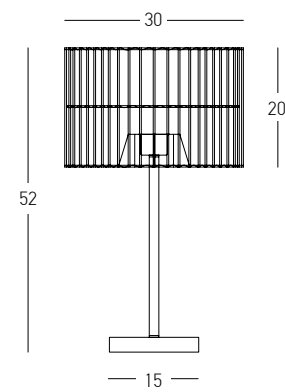

Bulb 1x E27
Power 40W MAX
Input 220-240V, 50/60Hz
Dimensions Ø: 30cm H: 52cm
Base Ø: 15cm H: 2cm
Material Metal - Rattan
Special Feature 120cm Cable Available
Shade Ø: 30cm H: 20cm
Color Black / **Code 20238**