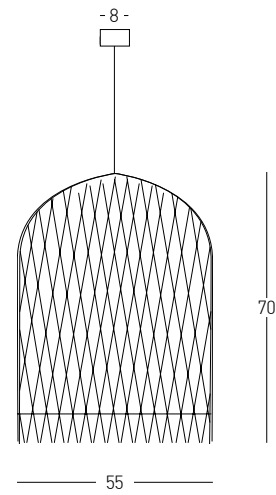

DECORATIVE LIGHTING | BAMBOO & RATTAN

Bulb 1x E27
Power 40W MAX
Input 220-240V, 50/60Hz
Dimensions Ø: 55cm H: 70cm
Base Ø: 8cm H: 3.5cm
Material Rattan
Special Feature 150cm Cable Adjustable
Color Natural / **Code 18181**