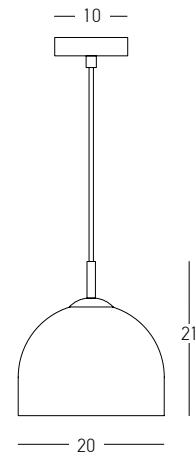

DECORATIVE LIGHTING | GLASS

Bulb 1x E14
Power 40W MAX
Input 220-240V, 50/60Hz
Dimensions Ø: 20cm H: 21cm
Base Ø: 10cm H: 2.5cm
Glass Ø: 20cm H: 15cm
Material Metal - Glass
Special Feature 150cm Cable Adjustable
Color Champagne - Black Matt / **Code 22114**
Clear Glass - Painted Gold / **Code 22115**