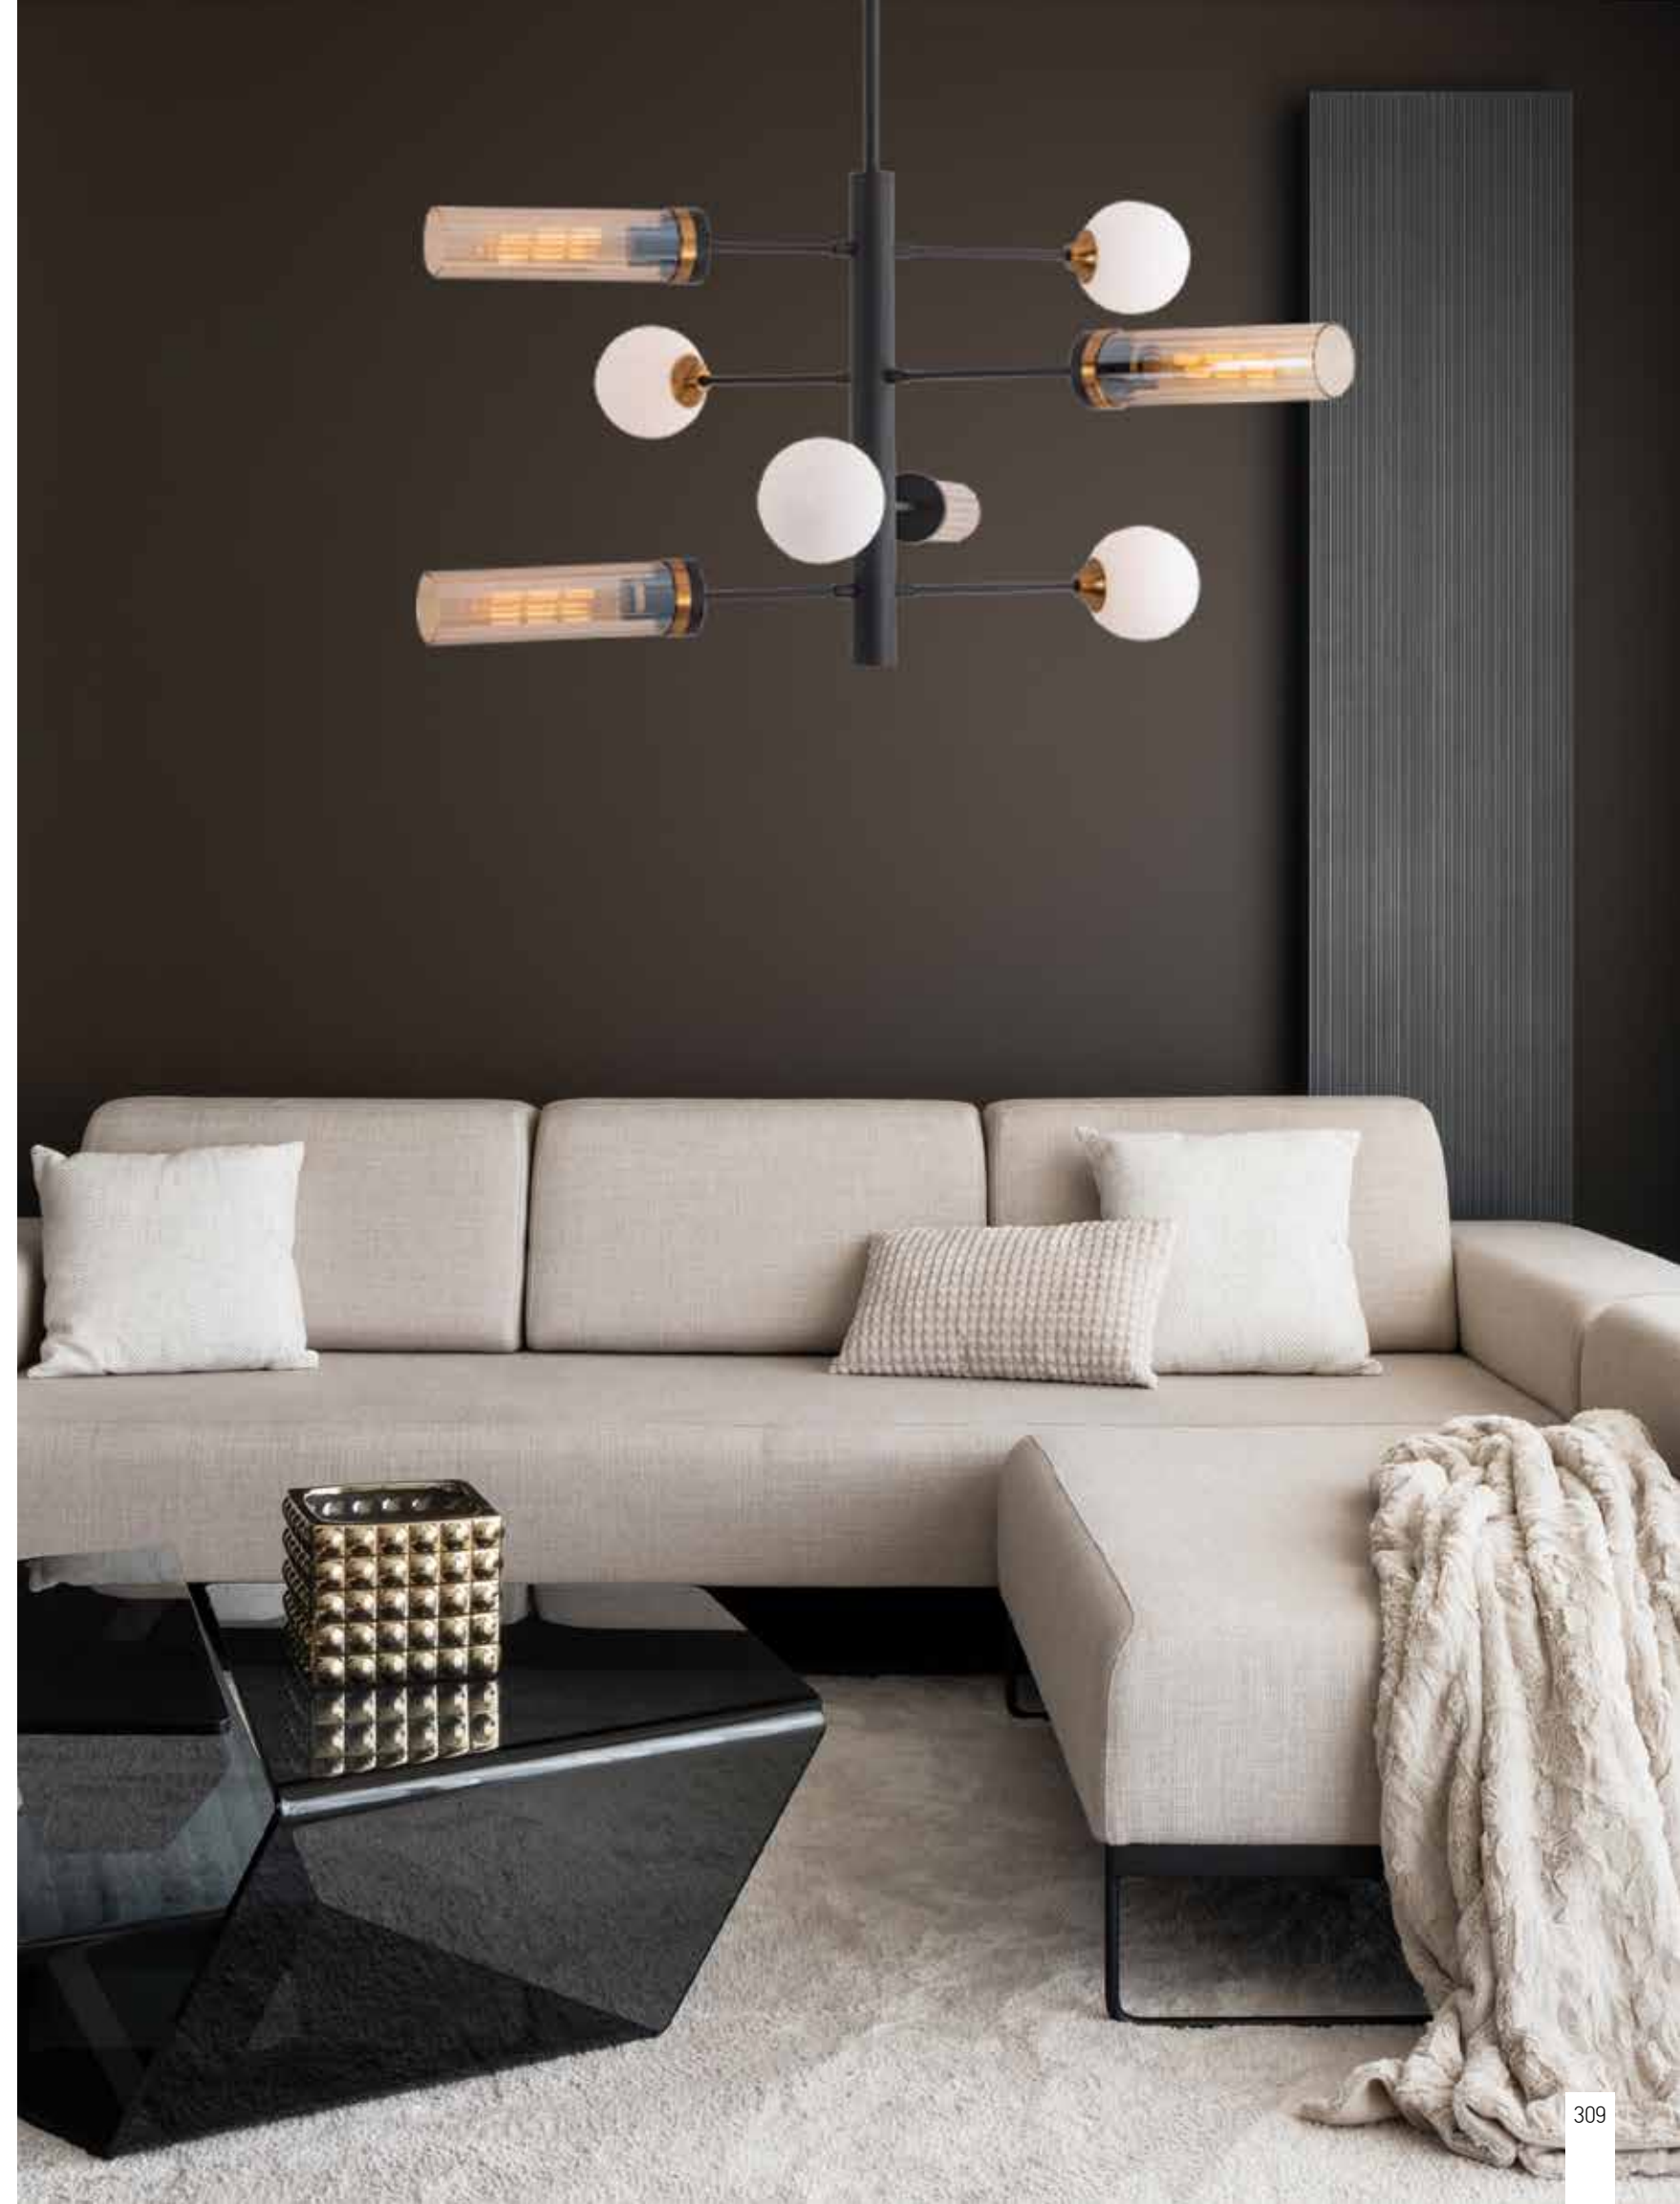

Bulb 4x G9 LED , 4x E27 LED
Power 7W MAX , 8W MAX
Input 220-240V, 50/60Hz
Dimensions Ø: 75cm H: 100cm
Base Ø: 12cm H: 2.5cm
Material Metal - Glass - Opal Glass
Special Feature Opal Glass Ø: 12cm
Dark Champagne Glass Ø: 7cm H: 23cm
Color Sandy Black - Antique Brass / **Code 22055**

Bulb 1x G9 LED , 1x E27 LED
Power 7W MAX , 8W MAX
Input 220-240V, 50/60Hz
Dimensions L: 22cm W: 12cm H: 85cm
Base Ø: 12cm H: 2.5cm
Material Metal - Glass - Opal Glass
Special Feature Opal Glass Ø: 12cm
Dark Champagne Glass Ø: 7cm H: 23cm
Color Sandy Black - Antique Brass / **Code 22054**