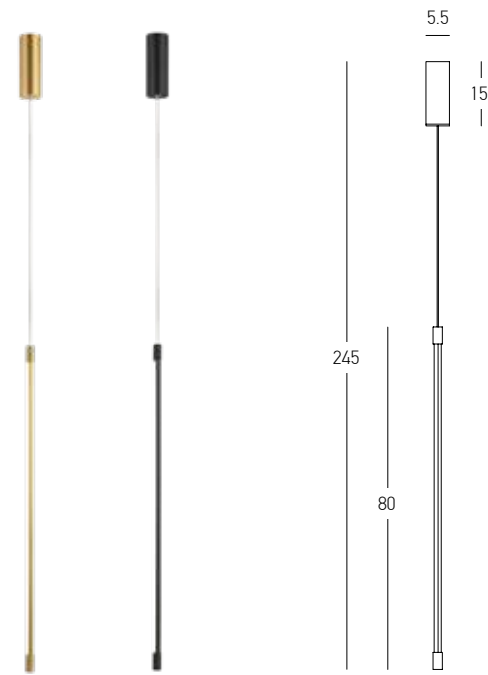

Power 12W
Input 220-240V, 50/60Hz
Color Temperature 3000K
Lumen 960Lm
Cri 80
Dimensions Ø: 1.6cm H: 80cm
Base Ø: 5.5cm H: 15cm
Non Dimmable ☐
Material Aluminium - Acrylic
Special Feature 150cm Cable Adjustable
Color Black Matt / **Code 20121**
Color Gold Matt / **Code 20122**