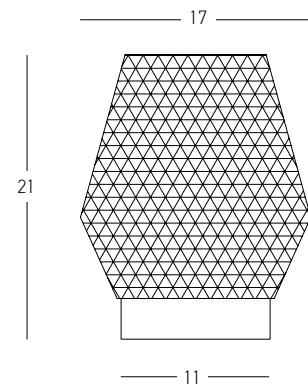

DECORATIVE LIGHTING | FLOOR & TABLE

Bulb 1x E27
Power 25W MAX
Input 220-240V, 50/60Hz
Dimensions Ø: 17cm H: 21cm
Base Ø: 11cm H: 2.5cm
Material Metal - Glass
Special Feature 150cm Cable Available
Color Transparent - Antique Brass / **Code 20251**