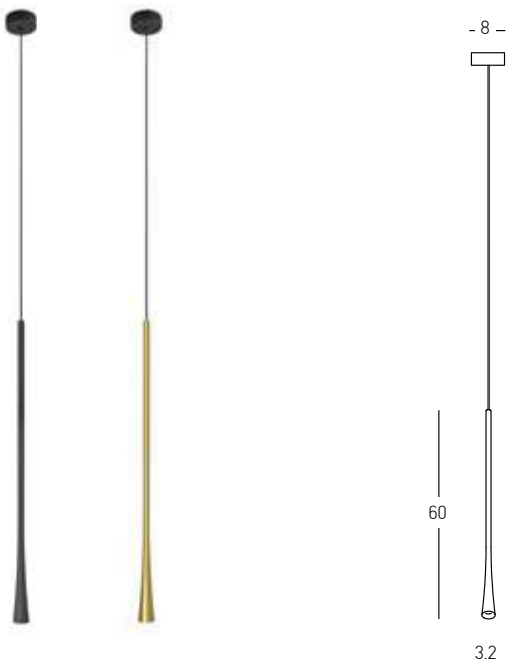

Power	6W
Input	220-240V, 50/60Hz
Color Temperature	3000K
Lumen	520Lm
Cri	90
Dimensions	Ø: 1cm Ø: 3.2cm H: 60cm
Base	Ø: 8cm H: 3.2cm
Non Dimmable	☒
Material	Aluminium
Beam Angle	18°
Special Feature	100cm Cable Adjustable
Color	Brass - Black Matt / Code 20143
Color	Black Matt / Code 20142