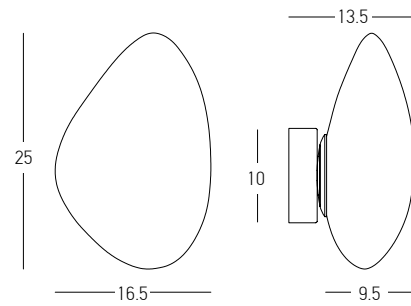

Power 5W
Input 220-240V, 50/60Hz
Color Temperature 3000K
Lumen 400Lm
Cri 80
Dimensions L: 13.5cm W: 16.5cm H: 25cm
Base Ø: 10cm H: 3cm
Non Dimmable ☒
Material Metal - Opal Glass
Color White / **Code 20137**