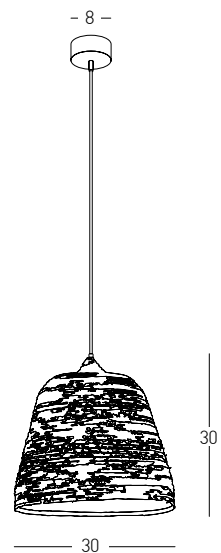

Bulb 1x E27 LED
Power 20W MAX
Input 220-240V, 50/60Hz
Dimensions Ø: 30cm H: 30cm
Base Ø: 8cm H: 3.5cm
Material Metal - Braided Wheat
Special Feature 200cm Black Fabric Cable Adjustable
Color Natural - Sandy Black / **Code 22164**