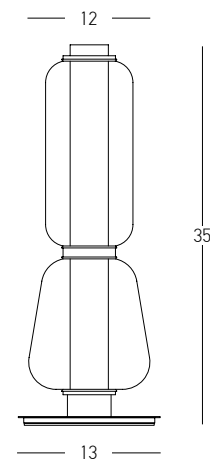

Power 7W
Input 220-240V, 50/60Hz
Color Temperature 3000K
Lumen 490Lm
Cri 80
Dimensions Ø: 13cm H: 35cm
Base Ø: 13cm
Non Dimmable ☒
Material Metal - Acrylic - Glass
Special Feature 120cm Cable Available
Color Gold Matt - Champagne Glass / **Code 23060**
Color Black Matt - Smoked Glass / **Code 23061**