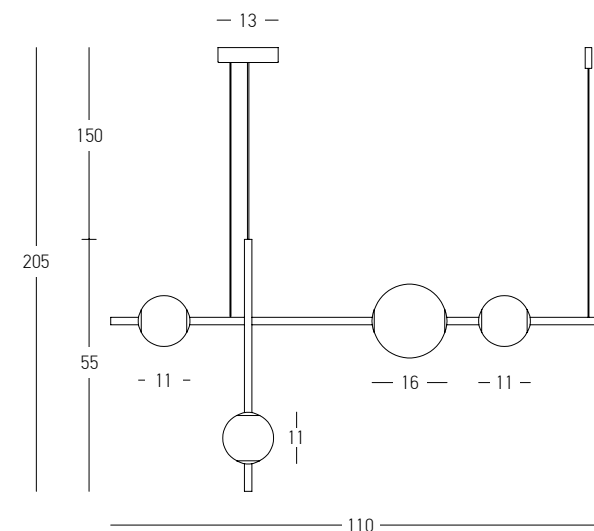

Power 19W
Input 220-240V, 50/60Hz
Color Temperature 3000K
Lumen 1440Lm
Cri 80
Dimensions L: 110cm W: 16cm H: 55cm
Base Ø: 13cm H: 3.2cm
Dimmable ☒
Material Metal - Opal Glass
Special Feature Step Dimming 10%-40%-100%
Glass Ø: 16cm | Ø: 11cm
Color Black Matt / **Code 20131**