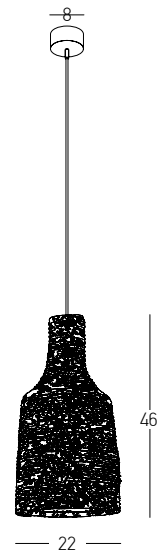

DECORATIVE LIGHTING | BAMBOO & RATTAN

Bulb 1x E27 LED
Power 20W MAX
Input 220-240V, 50/60Hz
Dimensions Ø: 22cm H: 46cm
Base Ø: 8cm H: 3.5cm
Material Metal - Braided Wheat
Special Feature 200cm Black Fabric Cable Adjustable
Color Natural - Sandy Black / Code 22171