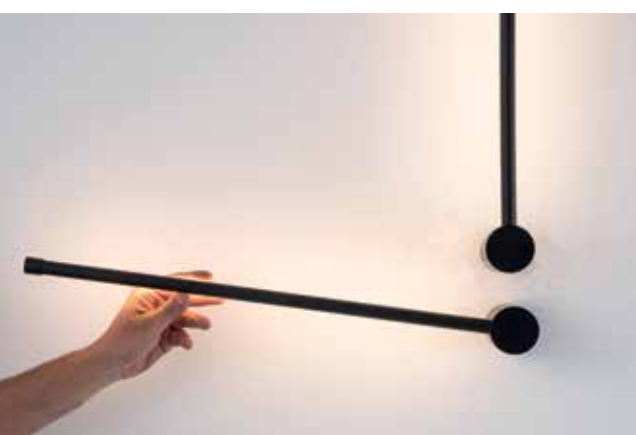

Power 12W
Input 220-240V, 50/60Hz
Color Temperature 3000K
Lumen 838Lm
Cri 80
Dimensions Ø: 1.6cm L: 17cm H: 60cm
Non Dimmable ☒
Material Aluminium - Acrylic
Special Feature Movable Profile
Color Black Matt / **Code 20114**
Color Gold Matt / **Code 20115**

Power 20W
Input 220-240V, 50/60Hz
Color Temperature 3000K
Lumen 1506Lm
Cri 80
Dimensions Ø: 1.6cm L: 17cm H: 100cm
Non Dimmable ☒
Material Aluminium - Acrylic
Special Feature Movable Profile
Color Black Matt / **Code 20116**
Color Gold Matt / **Code 20117**