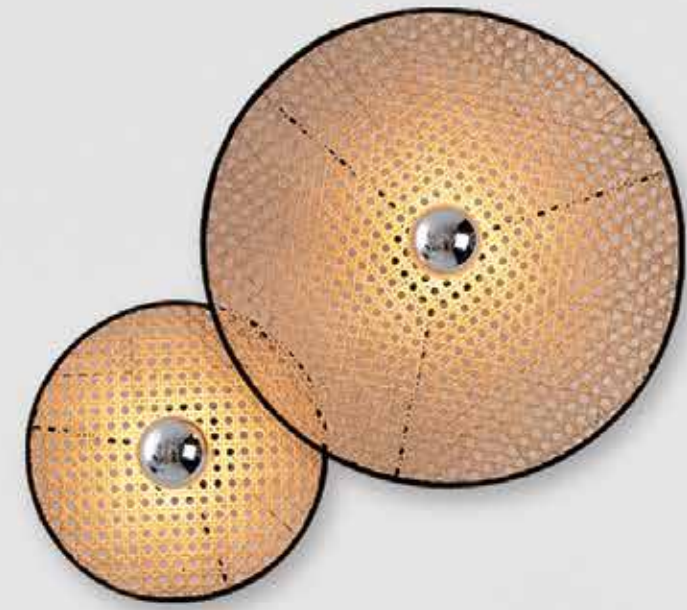

25

Bulb 1x E27 LED
Power 20W MAX
Input 220-240V, 50/60Hz
Dimensions Ø: 25cm L: 11.5cm
Base Ø: 8cm H: 2.5cm
Material Metal - Bush
Color Natural - Sandy Black / **Code 22175**

40

Bulb 1x E27 LED
Power 20W MAX
Input 220-240V, 50/60Hz
Dimensions Ø: 40cm L: 11.5cm
Base Ø: 8cm H: 2.5cm
Material Metal - Bush
Color Natural - Sandy Black / **Code 22174**