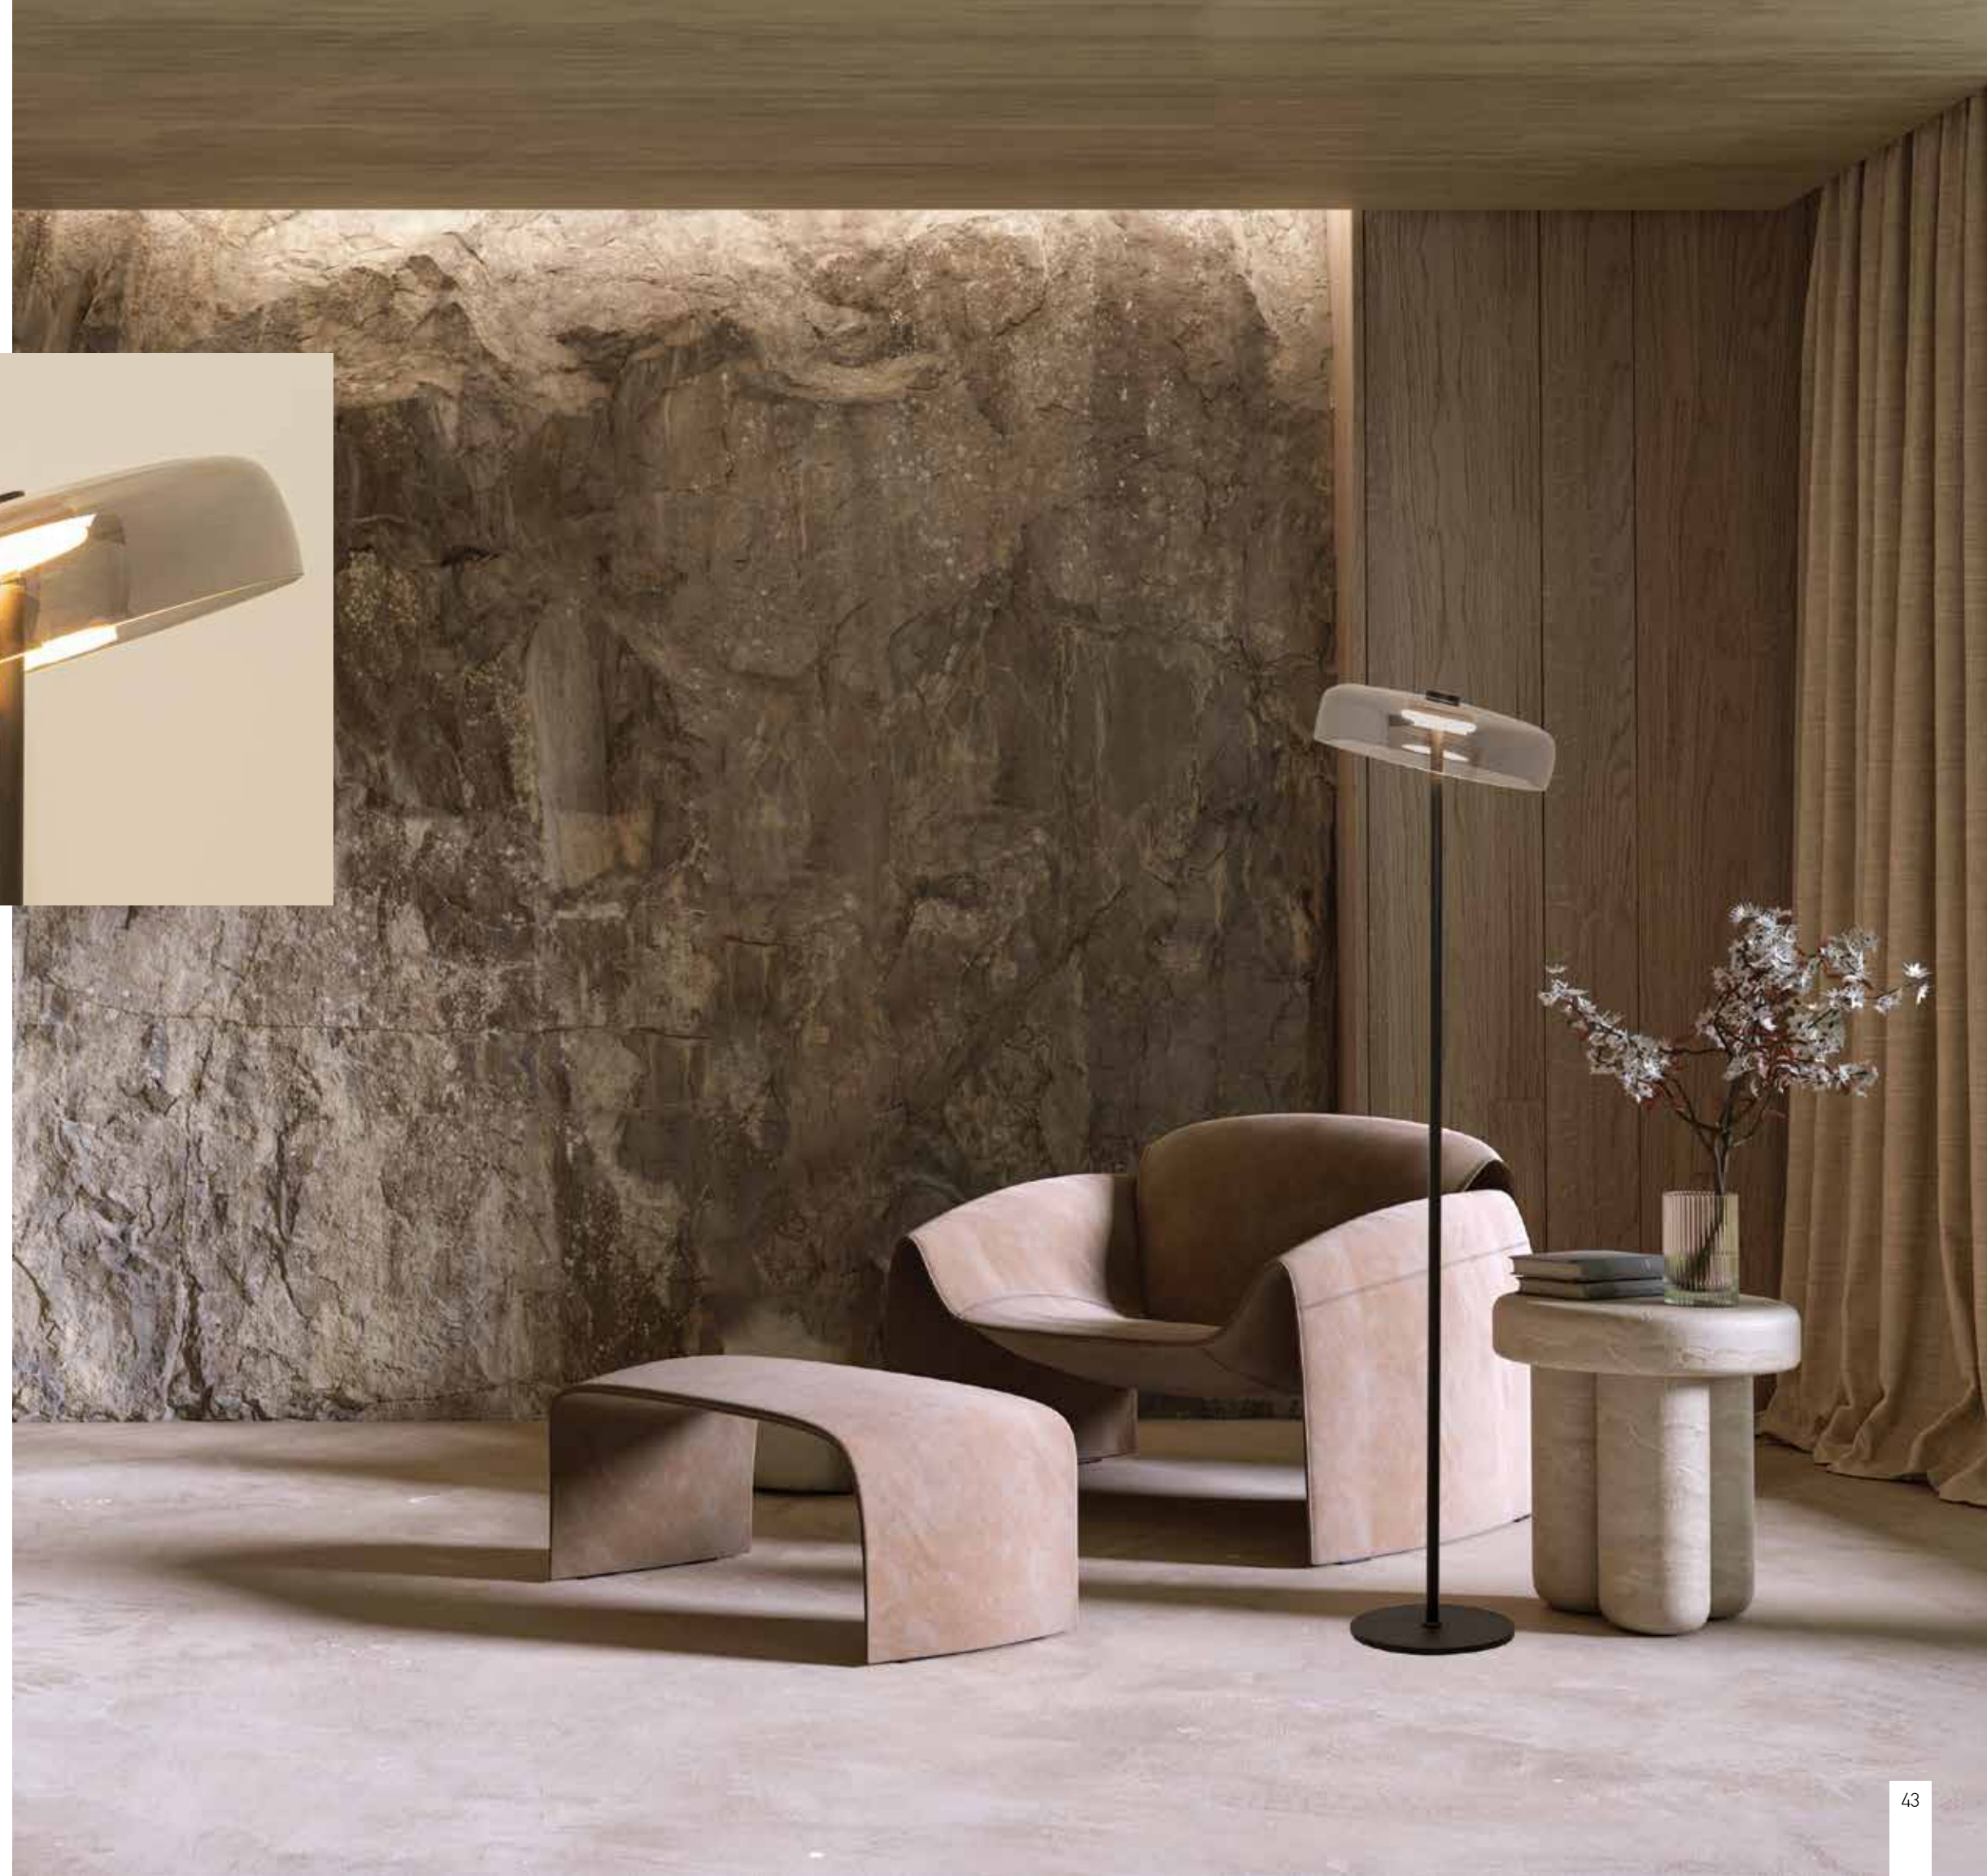

Power 15W
Input 220-240V, 50/60Hz
Color Temperature 3000K
Lumen 1554Lm
Cri 80
Dimensions Ø: 42cm H: 162cm
Glass Ø: 42cm H: 13cm
Base Ø: 29cm H: 1.5cm
Non Dimmable ☒
Material Metal - Smoked Glass
Special Feature 150cm Cable Available
Movable Shade
Color Black Matt / **Code 23055**