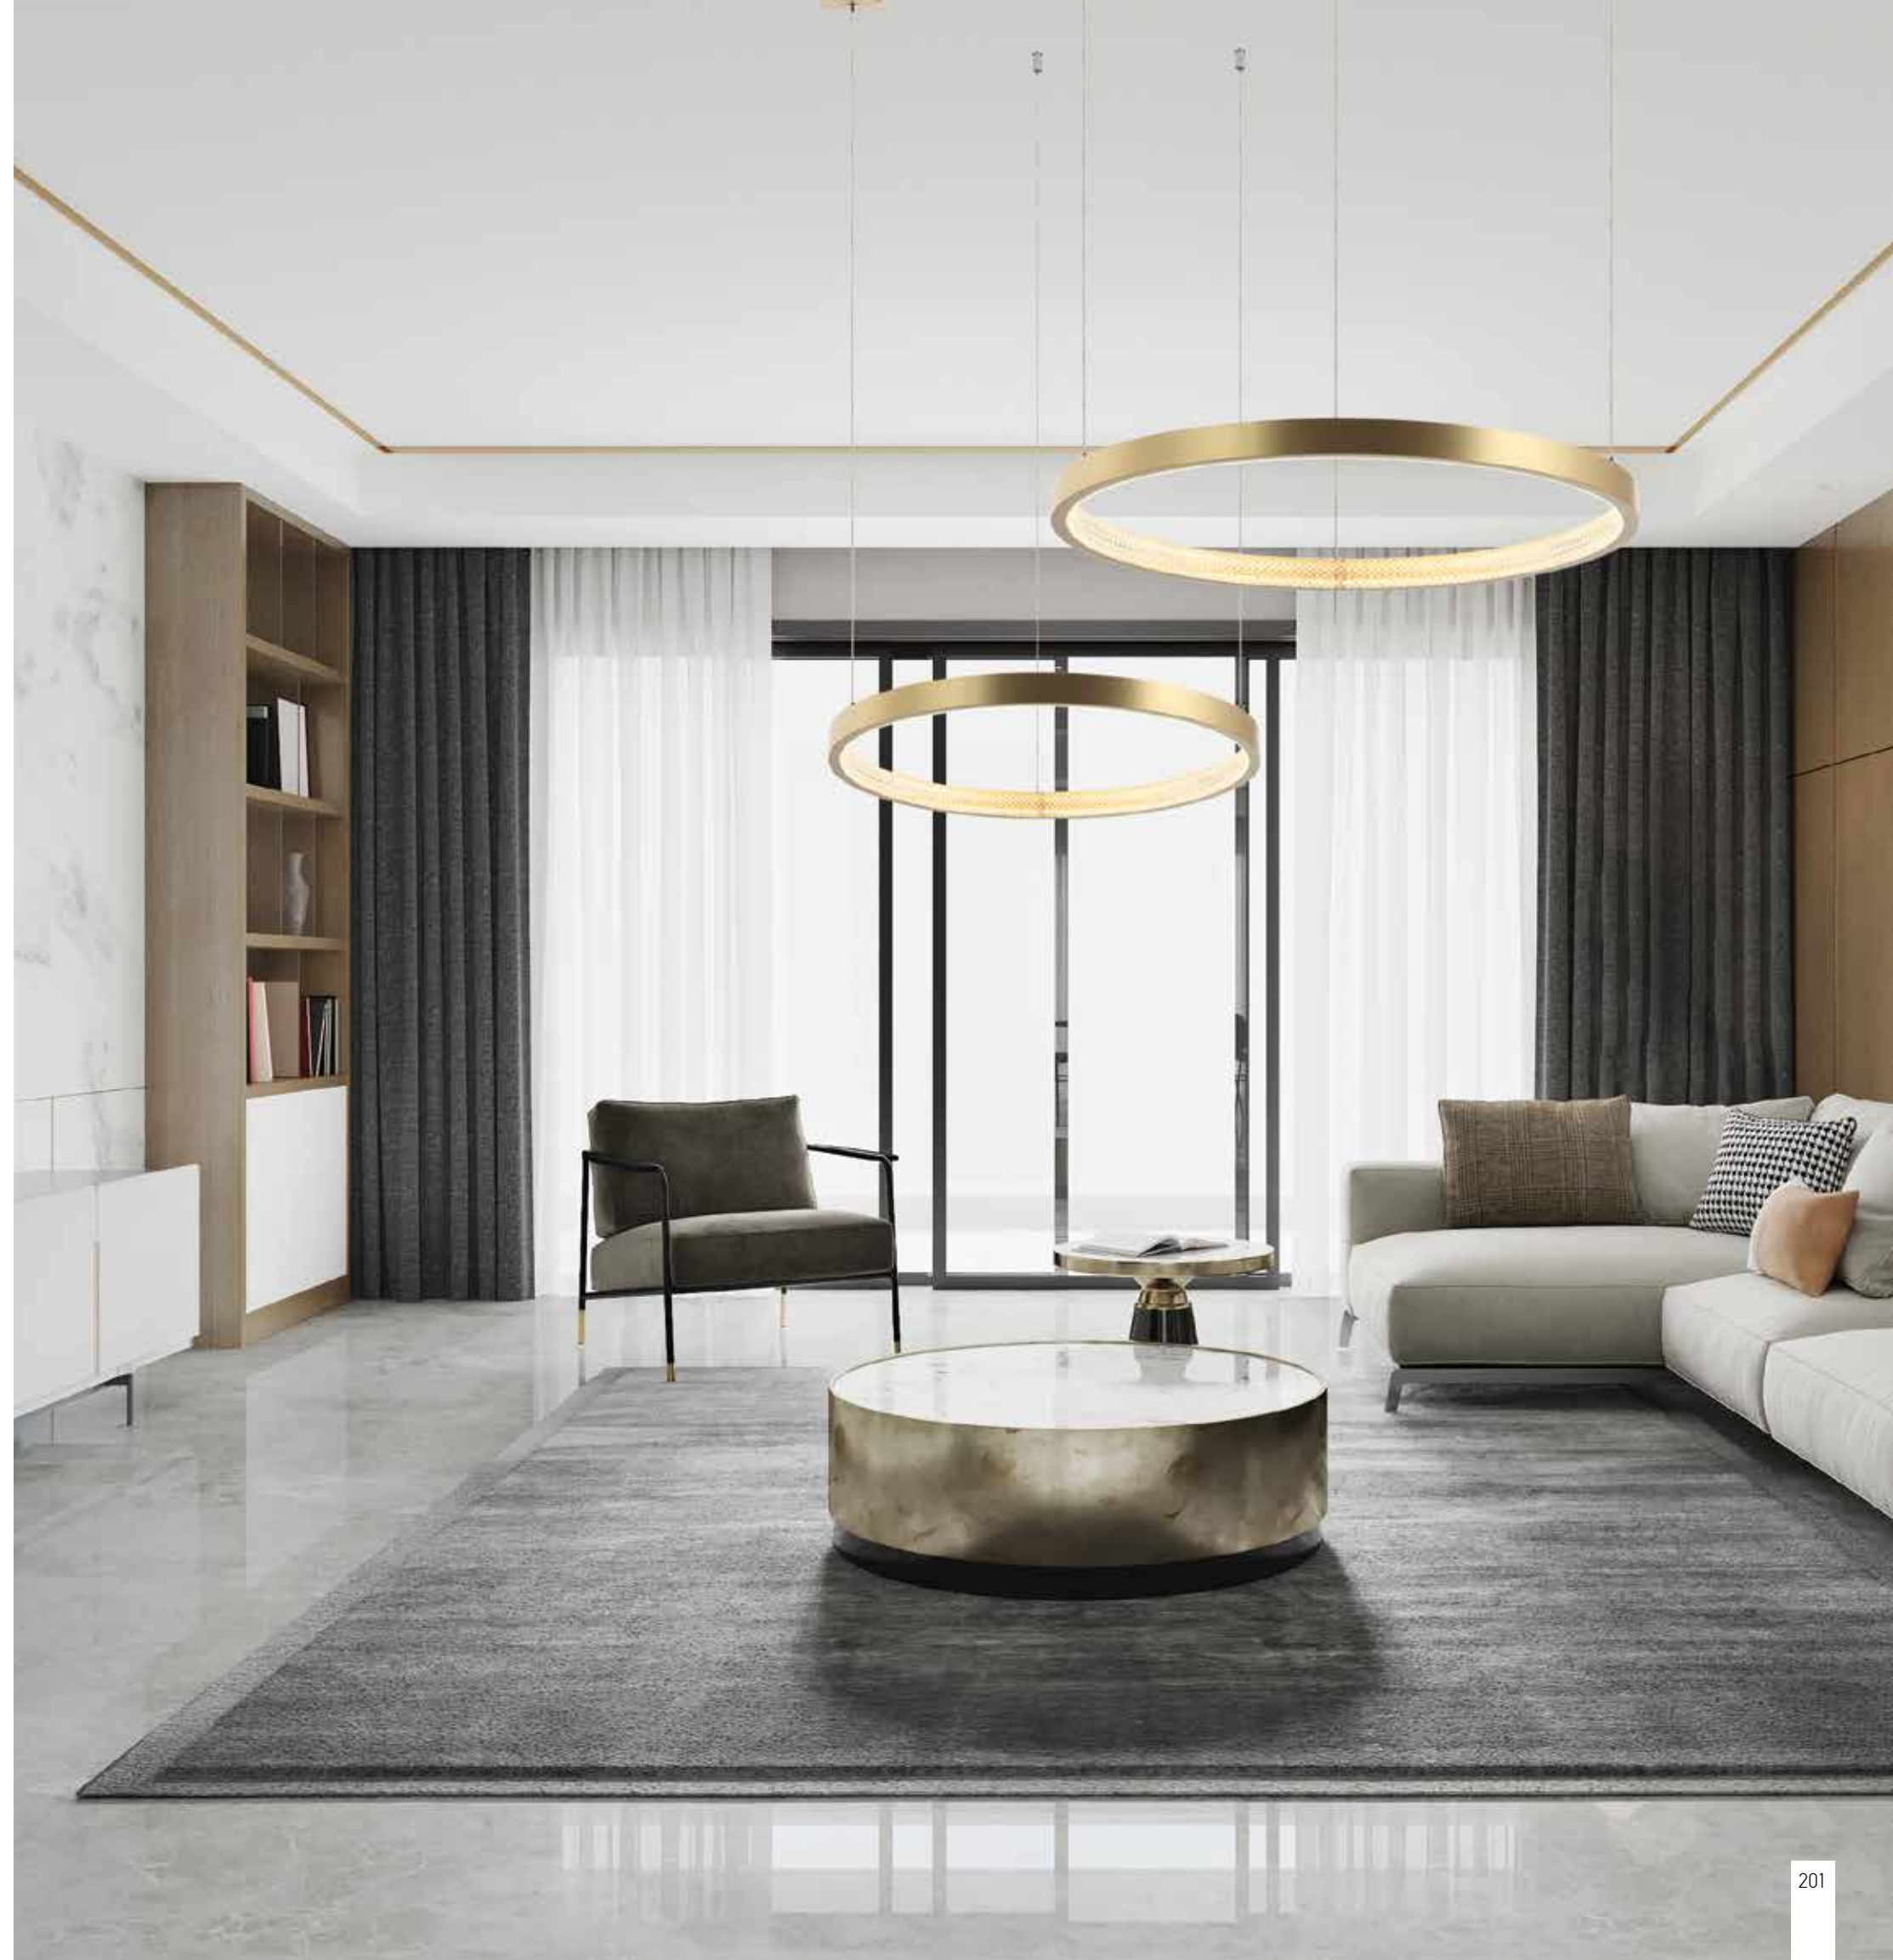

DECORATIVE LIGHTING | CIRCLE

Power 34W
Input 220-240V, 50/60Hz
Color Temperature 3000K
Lumen 2280Lm
Cri 80
Dimensions Ø: 60cm H: 4cm
Base Ø: 7cm H: 20cm
Dimmable Triac ☒
Material Aluminium - Acrylic
Special Feature 210cm Cable Adjustable Profile 4x2cm
Color Brushed Gold Matt / **Code 2006**

Power 53W
Input 220-240V, 50/60Hz
Color Temperature 3000K
Lumen 3600Lm
Cri 80
Dimensions Ø: 80cm H: 4cm
Base Ø: 7cm H: 20cm
Dimmable Triac ☒
Material Aluminium - Acrylic
Special Feature 210cm Cable Adjustable Profile 4x2cm
Color Brushed Gold Matt / **Code 2007**