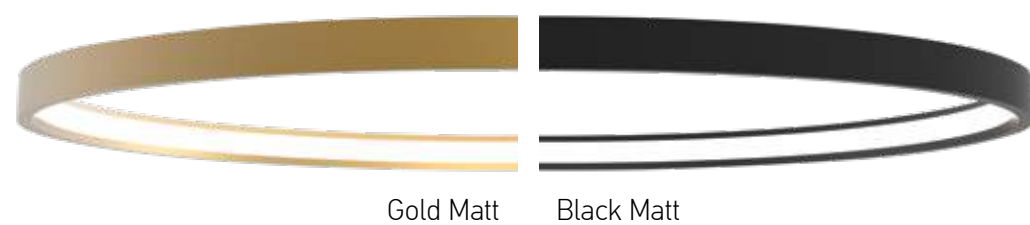

Model Finishing

Gold Matt   Black Matt