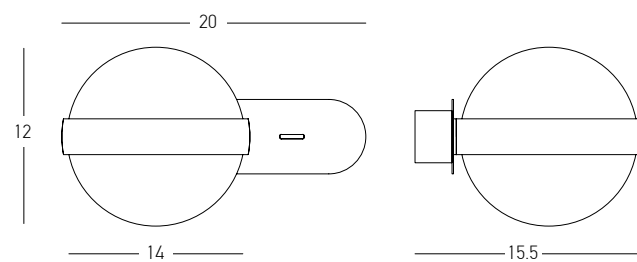

Power 5.6W
Input 220-240V, 50/60Hz
Color Temperature 3000K
Lumen 400Lm
Cri 80
Dimensions L: 15.5cm W: 20cm H: 12cm
Base L: 2.5cm W: 20cm H: 6cm
Non Dimmable ☒
Material Metal - Acrylic
Special Feature Switch On-Off
Color White Matt / **Code 20167**