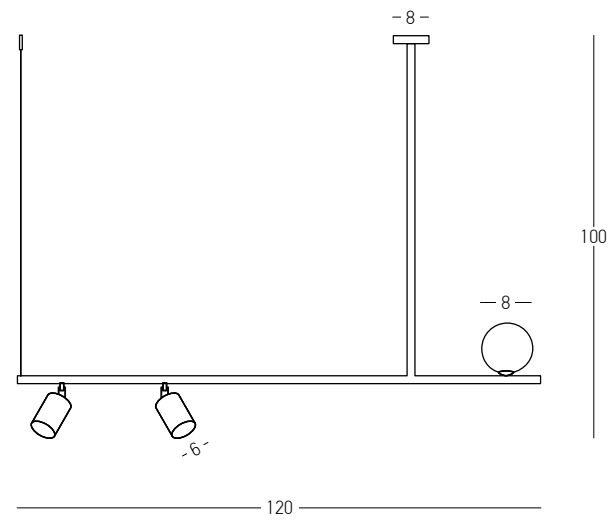

Bulb 2x GU10 , 1x G9 LED
Power 25W MAX , 9W MAX
Input 220-240V, 50/60Hz
Dimensions L: 120cm W: 8cm H: 100cm
Spot Dimensions Ø: 6cm H: 9cm
Material Metal - Opal Glass
Special Feature Standard Length
Opal Glass Ø: 8cm
Color Sandy Black - Painted Gold / **Code 22227**