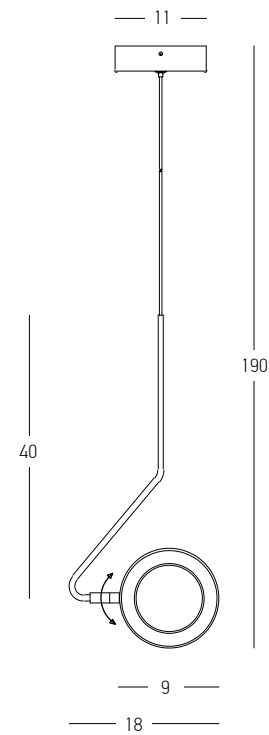

Power 7W
Input 220-240V, 50/60Hz
Color Temperature 3000K
Lumen 780Lm
Cri 80
Dimensions Ø: 9cm L: 18cm H: 40cm
Base Ø: 11cm H: 3.5cm
Dimmable Triac
Material Metal - Acrylic
Special Feature 150cm Cable Adjustable
Movable Ring
Profile 2x1.5cm

Color White Matt / **Code 22044**
Color Black Matt - Gold Matt / **Code 22045**