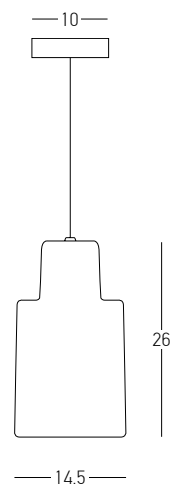

Bulb 1x E27
Power 40W MAX
Input 220-240V, 50/60Hz
Dimensions Ø: 14.5cm H: 26cm
Base Ø: 10cm H: 2.5cm
Material Concrete
Special Feature 120cm Cable Adjustable
Color Concrete - Chrome Base / **Code 1582**