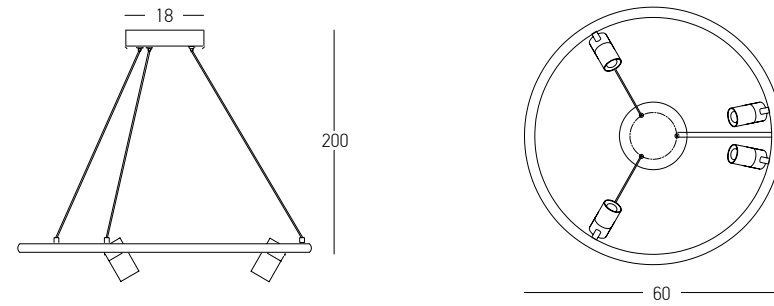

Power 27W + 4x 5W
Input 220-240V, 50/60Hz
Color Temperature 3000K
Lumen 4992Lm
Cri 80
Dimensions Ø: 60cm H: 200cm
Base Ø: 18cm H: 3.5cm
Spots Dimensions Ø: 4.5cm H: 8cm
Dimmable Triac
Material Metal - Aluminium - Silicon
Special Feature 200cm Cable Adjustable
Movable Spots
Profile 2x2cm
Color Black Matt / **Code 22012**