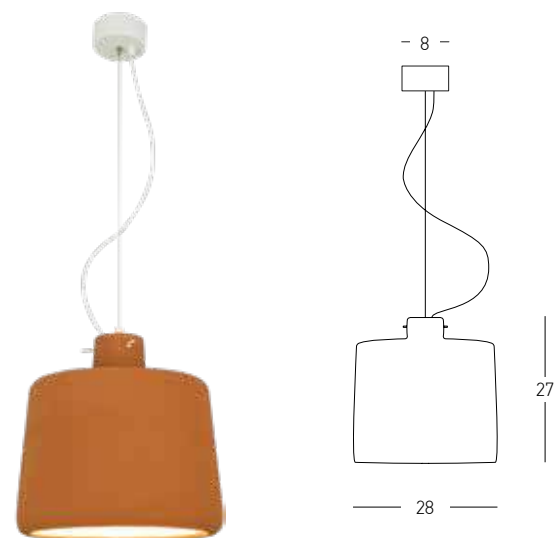

Bulb 1x E27
Power 40W MAX
Input 220-240V, 50/60Hz
Dimensions Ø: 28cm H: 27cm
Base Ø: 8cm H: 3.5cm
Material Clay
Special Feature 120cm Fabric Cable Adjustable
Color Natural / **Code 1664**