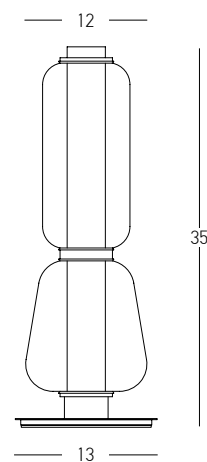

Power 7W
Input 220-240V, 50/60Hz
Color Temperature 3000K
Lumen 490Lm
Cri 80
Dimensions Ø: 13cm H: 35cm
Base Ø: 13cm
Non Dimmable ☒
Material Metal - Acrylic - Glass
Special Feature 120cm Cable Available
Color Gold Matt - Champagne Glass / **Code 23060**
Color Black Matt - Smoked Glass / **Code 23061**