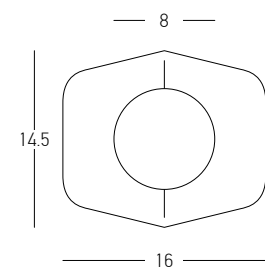

Bulb 1x G9 LED
Power 7W MAX
Input 220-240V, 50/60Hz
Dimensions L: 10.5cm W: 16cm H: 14.5cm
Material Metal - Opal Glass
Special Feature Opal Glass Ø: 8cm
Color Black Matt / **Code 20348-S**