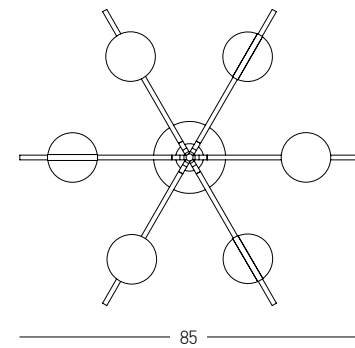

Power	45W
Input	220-240V, 50/60Hz
Color Temperature	3000K
Lumen	3600Lm
Cri	80
Dimensions	Ø: 85cm H: 62cm
Base	Ø: 18.5cm H: 3.5cm
Non Dimmable	☒
Material	Metal - Aluminium - Acrylic
Special Feature	Movable Opal Balls Ø: 12.5cm
Color	Black Matt - Gold Matt / Code 2002