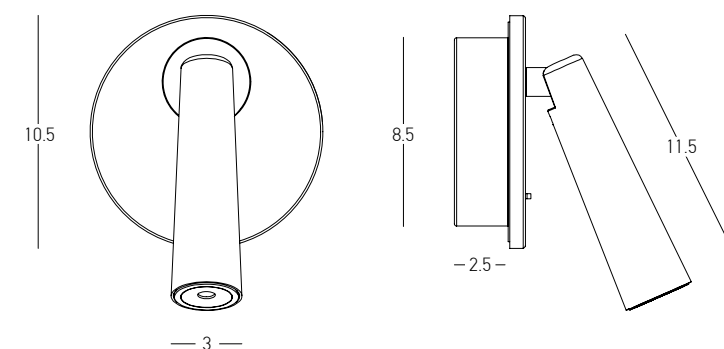

Power 3W
Input 220-240V, 50/60Hz
Color Temperature 3000K
Lumen 200Lm
Cri 80
Dimensions Ø: 10.5cm L: 15.5cm
Depth 2.7cm
Non Dimmable ☒
Switch On/Off
Material Metal - Aluminium
Cutting Hole Ø: 8.7cm
Special Feature Stick Ø: 3cm L: 11.5cm
Color Brushed Brass / **Code H71**