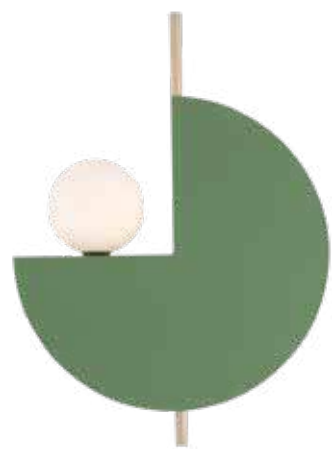

Model Finishing

Sandy Olive Green
Painted Gold