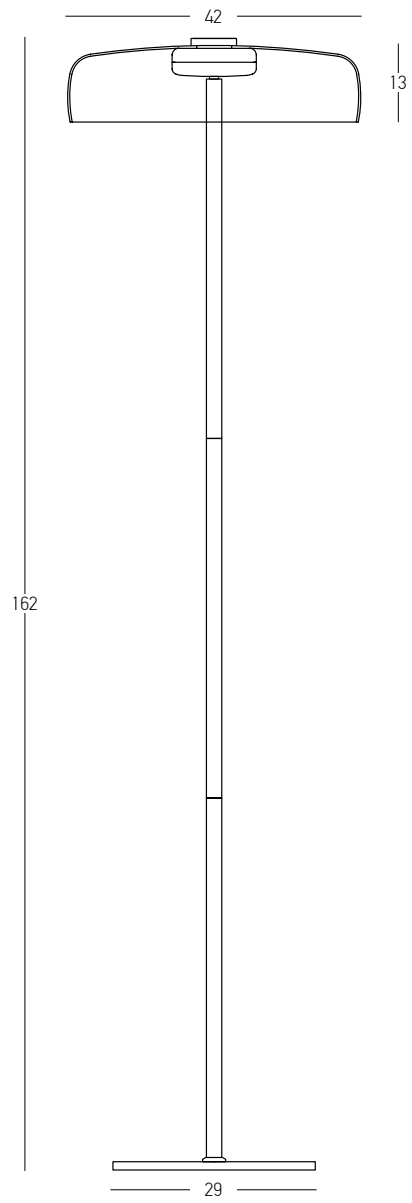

Power 15W
Input 220-240V, 50/60Hz
Color Temperature 3000K
Lumen 1554Lm
Cri 80
Dimensions Ø: 42cm H: 162cm
Glass Ø: 42cm H: 13cm
Base Ø: 29cm H: 1.5cm
Non Dimmable ☒
Material Metal - Smoked Glass
Special Feature 150cm Cable Available
Movable Shade
Color Black Matt / **Code 23055**