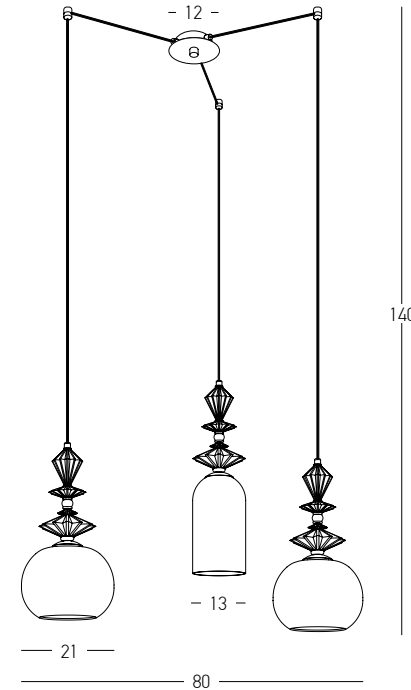

DECORATIVE LIGHTING | GLASS

Bulb 3x E27
Power 40W MAX
Input 220-240V, 50/60Hz
Dimensions Ø: 80cm H: 140cm
Base Ø: 12cm H: 3cm
Glass Ø: 21cm H: 16cm
Ø: 13cm H: 24cm
Material Metal - Ceramic - Opal Glass
Special Feature 150cm Fabric Cable Adjustable
Color Sandy Black - Antique Brass / **Code 22152**