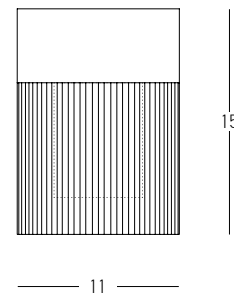

Power 12W
Input 220-240V, 50/60Hz
Color Temperature 3000K
Lumen 1222Lm
Cri 90
Dimensions L: 17cm W: 11cm H: 40cm
Glass Ø: 11cm H: 14.5cm
Base Ø: 11.5cm L: 4.5cm
Dimmable Triac ☐
Material Metal - Clear Glass - Opal Glass
Color Gold Matt / **Code 23016**

Power 9W
Input 220-240V, 50/60Hz
Color Temperature 3000K
Lumen 846Lm
Cri 90
Dimensions Ø: 11cm H: 15cm
Dimmable Triac ☐
Material Metal - Clear Glass - Opal Glass
Color Gold Matt / **Code 23017**