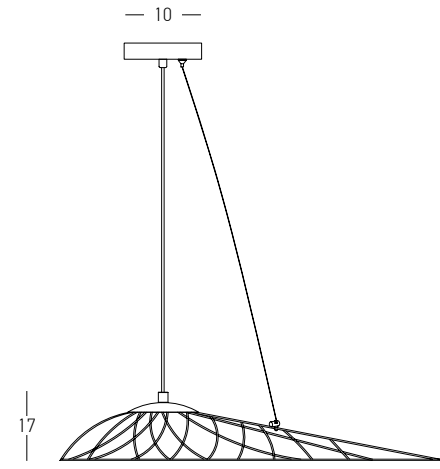

Power 10W
Input 220-240V, 50/60Hz
Color Temperature 3000K
Lumen 1000Lm
Cri 80
Dimensions L: 76cm W: 40cm H: 17cm
Base Ø: 10cm H: 2.5cm
Non Dimmable ☒
Material Metal - Acrylic
Special Feature 200cm Cable Adjustable
Optional Dimming PhaseCut
Color White Matt / **Code 1976**
Black Matt / **Code 1975**