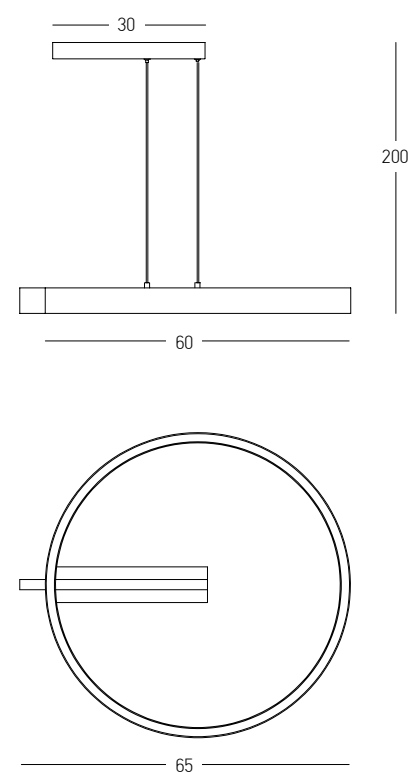

Power 41W
Input 220-240V, 50/60Hz
Color Temperature 3000K
Lumen 2520Lm
Cri 80
Dimensions Ø: 60cm W: 65cm H: 200cm
Base L: 30cm W: 7cm H: 3,5cm
Dimmable Triac ☐
Material Metal - Aluminium - Acrylic
Special Feature 200cm Cable Adjustable
Profile 2.2x5.3cm
Color Sandy Black - Gold Matt / **Code 22011**