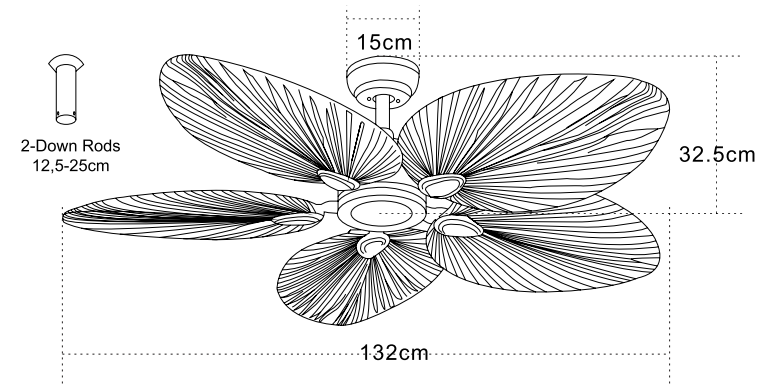

LED Light Source	Without Light
Input	220-240V, 50/60Hz
dB	20
Dimensions	52" Ø: 132cm H: 32.5-45cm
Air Flow	134.6m³ min
Night Mode	Time Setting 1h / 4h / 8h
Material	Metal - Palm Leaf
Special Feature	2 Down Rods 12.5-25cm Summer & Winter Function
Motor Feature	DC Motor 48W 5 Speeds
Color	Brown - Natural Palm Leaf Blades / Code 19139