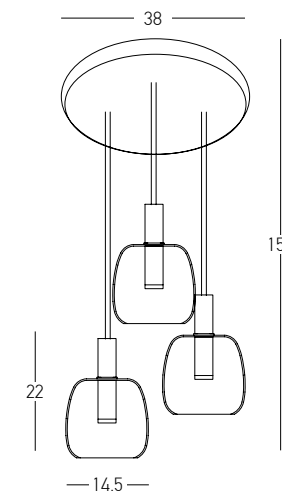

Power 3x 7W
Input 220-240V, 50/60Hz
Color Temperature 3000K
Lumen 1300Lm
Cri 80
Dimensions Ø: 38cm H: 150cm
Base Ø: 38cm H: 2.5cm
Non Dimmable ☐
Material Aluminium - Glass - Acrylic
Special Feature 125cm Cable Adjustable
Color Black Matt - Smoked Grey / **Code 1971**