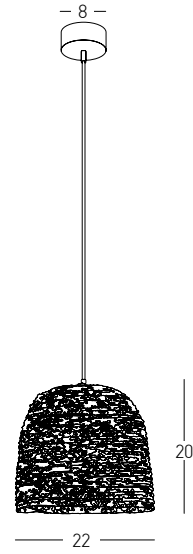

DECORATIVE LIGHTING | BAMBOO & RATTAN

Bulb 1x E27 LED
Power 20W MAX
Input 220-240V, 50/60Hz
Dimensions Ø: 22cm H: 20cm
Base Ø: 8cm H: 3.5cm
Material Metal - Braided Wheat
Special Feature 200cm Black Fabric Cable Adjustable
Color Natural - Sandy Black/ **Code 22166**