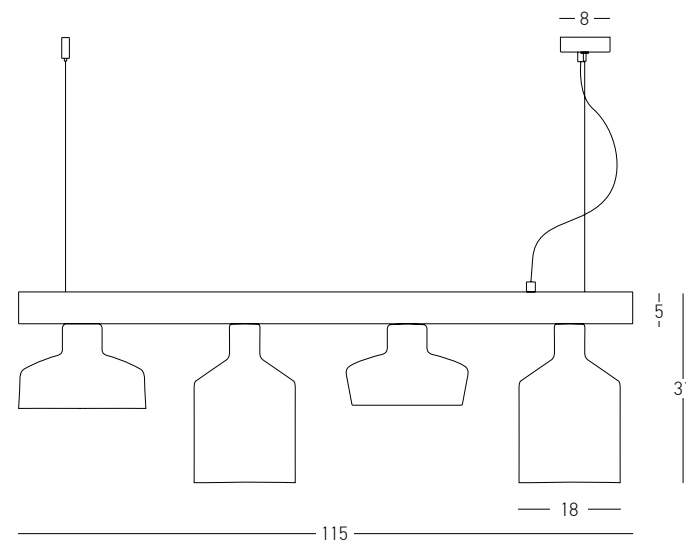

Bulb 4x E27
Power 40W MAX
Input 220-240V, 50/60Hz
Dimensions L: 115cm W: 18cm H: 31cm
Base Ø: 8cm H: 3.5cm
Material Metal - Wood
Special Feature 120cm Fabric Cable Adjustable
Color Black Matt - Painted Bronze / **Code 22213**