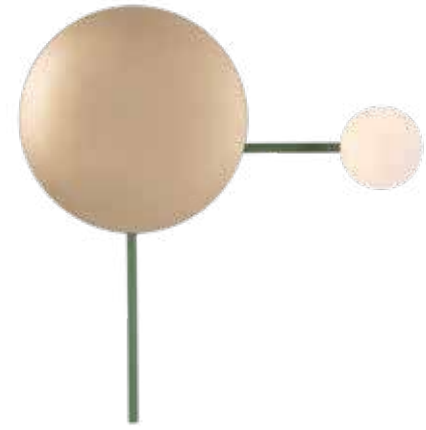

Bulb 1x G9 LED
Power 7W MAX
Input 220-240V, 50/60Hz
Dimensions L: 11cm W: 40cm H: 40cm
Material Metal - Opal Glass
Special Feature Opal Glass Ø: 8cm
Color Sandy Olive Green - Painted Gold / **Code 22201**