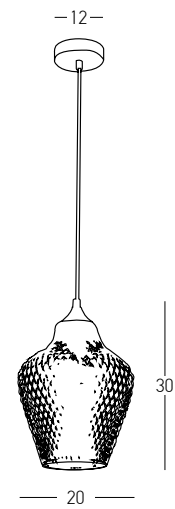

Bulb 1x E27
Power 40W MAX
Input 220-240V, 50/60Hz
Dimensions Ø: 24cm H: 28cm
Base Ø: 12cm H: 2.5cm
Material Metal - Glass
Special Feature 200cm Cable Adjustable
Color Ink Blue - Antique Brass / **Code 19175**

Bulb 1x E27
Power 40W MAX
Input 220-240V, 50/60Hz
Dimensions Ø: 20cm H: 30cm
Base Ø: 12cm H: 2.5cm
Material Metal - Glass
Special Feature 200cm Cable Adjustable
Color Clear Glass - Antique Brass / **Code 19125**