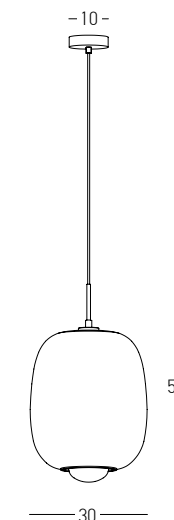

Bulb 1x G9 LED
Power 7W MAX
Input 220-240V, 50/60Hz
Dimensions Ø: 30cm H: 50cm
Base Ø: 10cm H: 2.5cm
Glass Ø: 30cm H: 34cm
Opal Glass Ø: 10.5cm H: 13.5cm
Material Metal - Clear Glass Outside
Opal Glass Inside
Special Feature 150cm Cable Adjustable
Color Clear Glass - Gold Matt / **Code 22057**