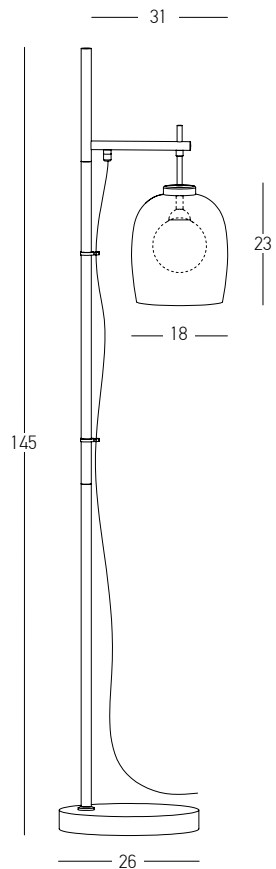

DECORATIVE LIGHTING | GLASS

Bulb 1x G9 LED
Power 5W MAX
Input 220-240V, 50/60Hz
Dimensions Ø: 18cm H: 23cm
Base Ø: 10cm H: 2.5cm
Glass Ø: 18cm H: 20cm
Material Metal - Smoked Glass Outside
Opal Glass Inside
Special Feature 150cm Fabric Cable Adjustable
Opal Glass Ø: 10cm
Color Sandy Black / **Code 22051**

Bulb 1x G9 LED
Power 5W MAX
Input 220-240V, 50/60Hz
Dimensions L: 23.5cm W: 18cm H: 34cm
Base Ø: 10cm W: 2.5cm
Glass Ø: 18cm H: 20cm
Material Metal - Smoked Glass Outside
Opal Glass Inside
Special Feature Opal Glass Ø: 10cm
Color Sandy Black / **Code 22052**