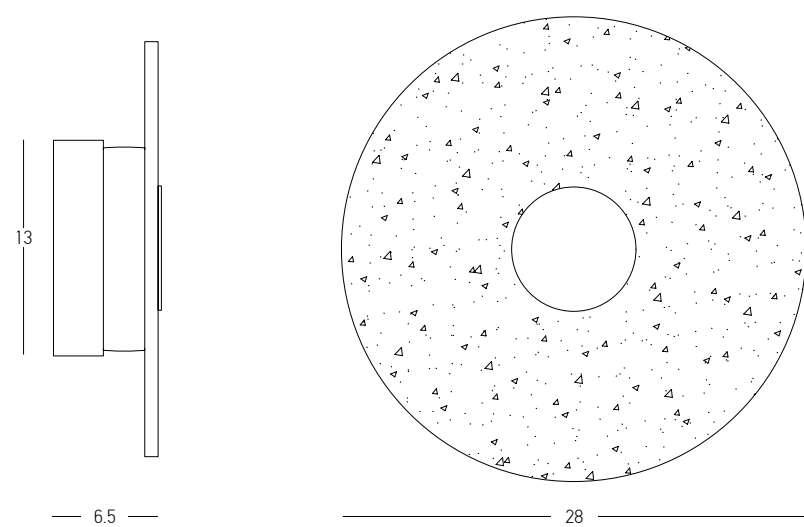

Power 8W
Input 220-240V, 50/60Hz
Color Temperature 3000K
Lumen 781Lm
Cri 80
Dimensions Ø: 28cm L: 6.5cm
Base Ø: 13cm
Non Dimmable ☒
Material Metal - Glass
Color Black Matt - Smoked Grey / **Code 23076**
Color Black Matt - Champagne / **Code 23077**