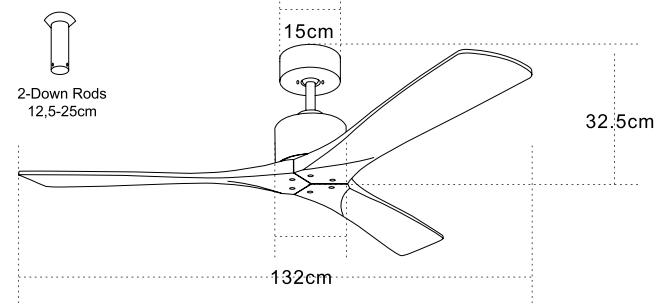

LED Light Source	Without Light
Input	220-240V, 50/60Hz
dB	23
Dimensions	52" Ø: 132cm H: 32.5-45cm
Air Flow	145.3m <sup>3</sup> min
Night Mode	Time Setting 1h / 2h / 4h / 8h
Material	Metal - Wood
Special Feature	2 Down Rods 12.5-25cm Summer Function
Motor Feature	AC Motor 62W 3 Speeds
Color	Brown - Cherry Wood Blades / <b>Code 19143</b>
Color	Black Matt - Cherry Wood Blades / <b>Code 19143-B</b>
Color	Chrome Matt - Natural Wood Blades / <b>Code 19142</b>