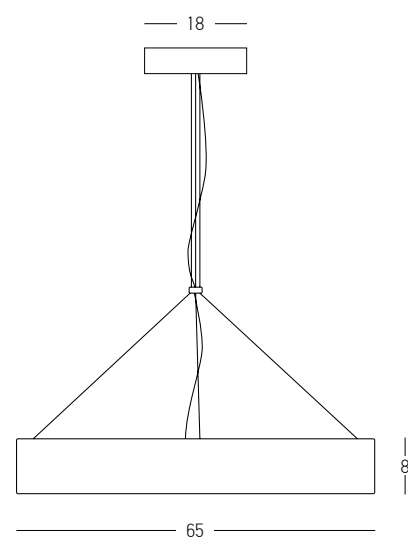

Power 56W
Input 220-240V, 50/60Hz
Color Temperature 3000K
Lumen 4430Lm
Cri 80
Dimensions Ø: 65cm H: 8cm
Base Ø: 18cm H: 4.5cm
Non Dimmable ☒
Material Metal - Acrylic
Special Feature 150cm Cable Adjustable
Color Black Matt / **Code 1618**