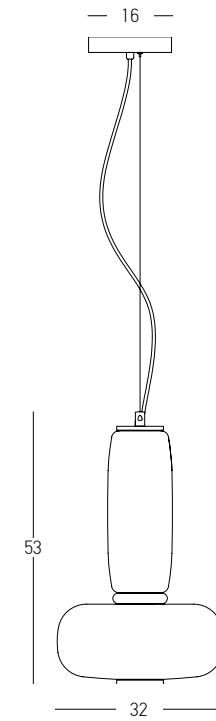

Power 23W
Input 220-240V, 50/60Hz
Color Temperature 3000K
Lumen 2461Lm
Cri 80
Dimensions Ø: 32cm H: 53cm
Base Ø: 16cm H: 3cm
Non Dimmable ☒
Material Metal - Smoked Glass - Opal Glass
Special Feature 200cm Cable Adjustable
Color Black Matt / **Code 23084**