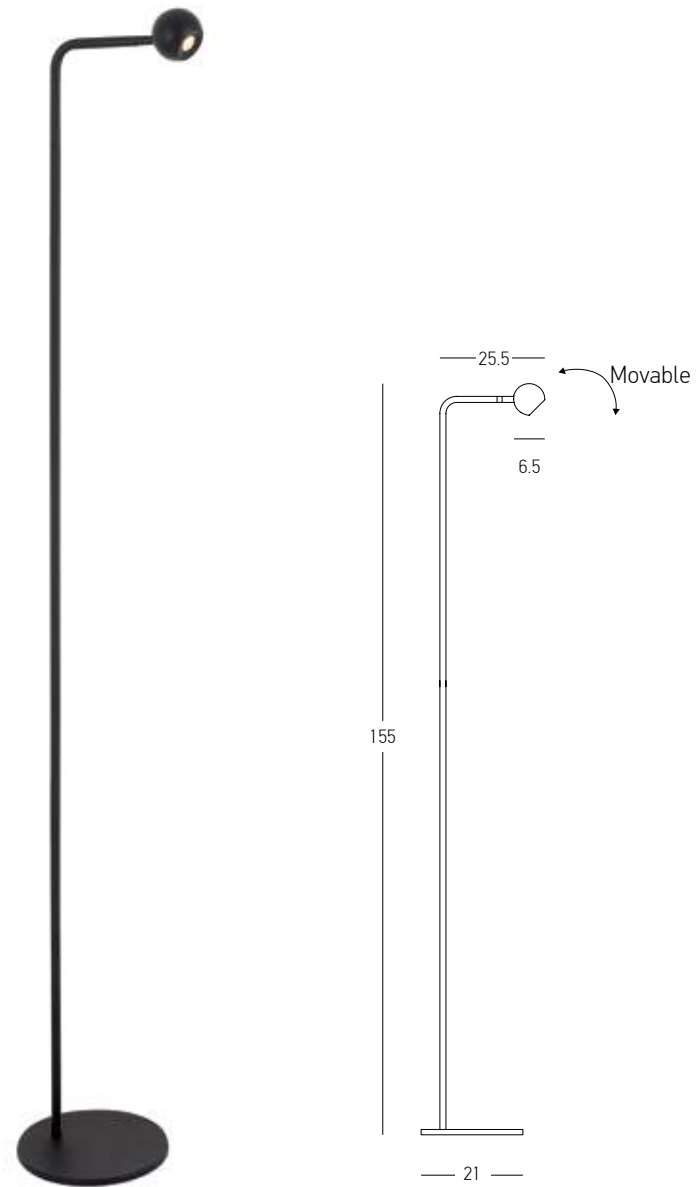

Power	5W
Input	220-240V, 50/60Hz
Color Temperature	3000K
Lumen	400Lm
Cri	80
Dimensions	Ø: 21cm H: 155cm
Base	Ø: 21cm H: 1cm
Non Dimmable	☒
Material	Metal - Aluminium
Special Feature	150cm Cable Available Lamp Ø: 6.5cm Movable
Color	Sandy Black / Code 20109