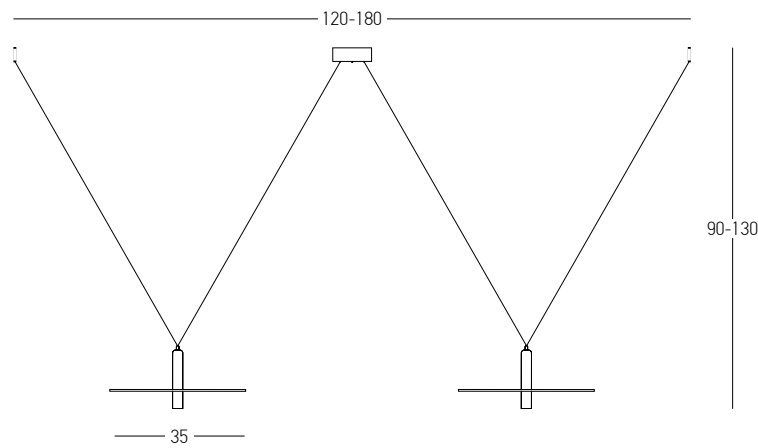

DECORATIVE LIGHTING | DECO

Power 2x 7W
Input 220-240V, 50/60Hz
Color Temperature 3000K
Lumen 1605Lm
Cri 80
Dimensions L: 120-180cm W: 40cm H: 90-130cm
Base Ø: 8cm H: 3.5cm
Shade Ø: 35cm H: 15cm
Non Dimmable ☒
Material Metal - Aluminium
Special Feature 150cm Cable Adjustable
Color Sandy Black / **Code 23227**
Color Army Green / **Code 23228**