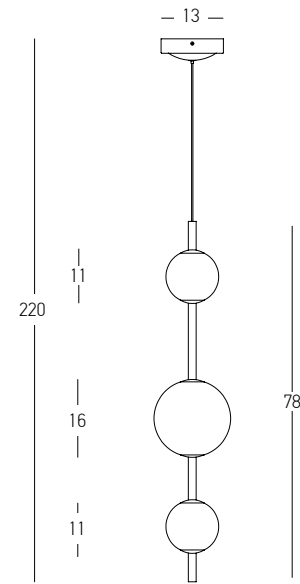

Power 13W
Input 220-240V, 50/60Hz
Color Temperature 3000K
Lumen 960Lm
Cri 80
Dimensions Ø: 16cm H: 78cm
Non Dimmable ☒
Material Metal - Opal Glass
Special Feature 140cm Cable Adjustable
Glass Ø: 16cm | Ø: 11cm
Color Black Matt / **Code 20132**