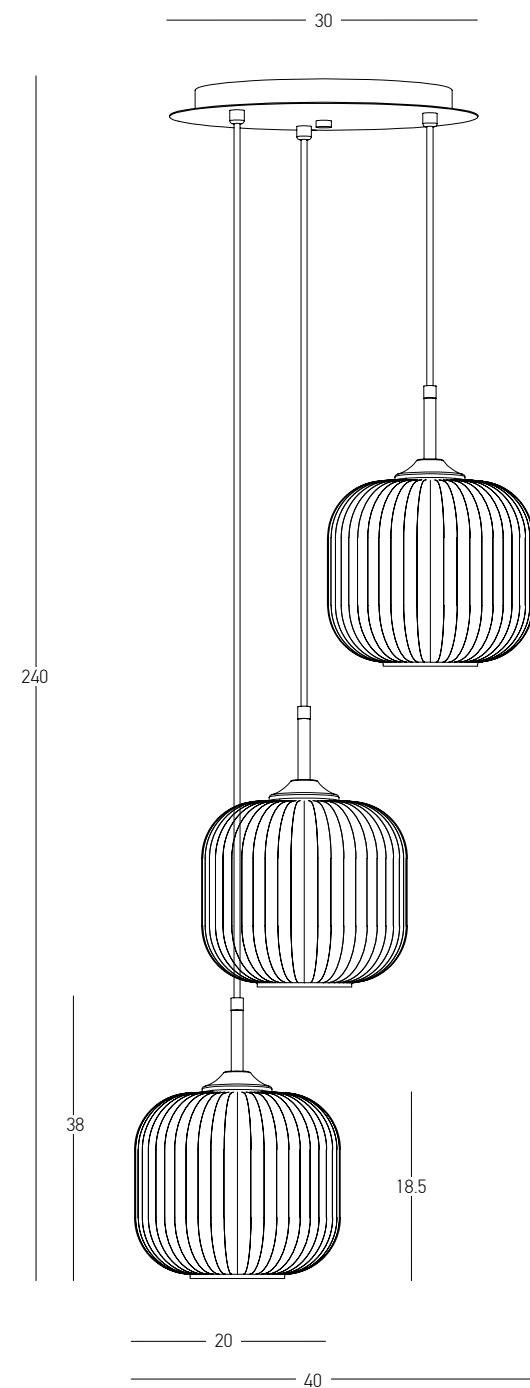

Bulb 3x E27
Power 40W MAX
Input 220-240V, 50/60Hz
Dimensions Ø: 30cm H: 240cm
Base Ø: 30cm H: 2.5cm
Glass Ø: 20cm H: 18.5cm
Material Metal - Glass
Special Feature 150cm Fabric Cable Adjustable
Color Clear, Smoked, Champagne Glass
Antique Brass / **Code 22073**