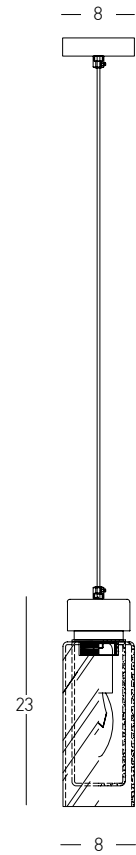

Bulb 1x E14 LED
Power 8W MAX
Input 220-240V, 50/60Hz
Dimensions Ø: 8cm H: 23cm
Base Ø: 8cm H: 2cm
Glass Ø: 8cm H: 18.5cm
Material Metal - Clear Glass - Frost White Glass
Special Feature 150cm Cable Adjustable
Color Sandy Black - Antique Brass / **Code 22137**