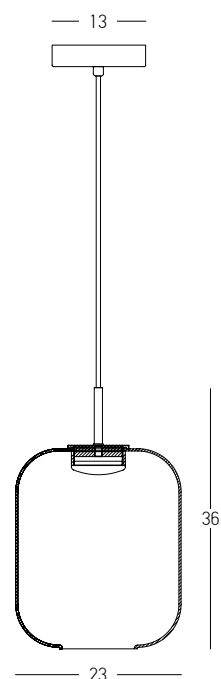

Power 12W
Input 220-240V, 50/60Hz
Color Temperature 3000K
Lumen 780Lm
Cri 80
Dimensions Ø: 23cm H: 36cm
Base Ø: 13cm H: 3cm
Non Dimmable ☒
Material Metal - Glass
Special Feature 200cm Fabric Cable Adjustable
Color Black Matt - Smoked Glass / **Code 23214**