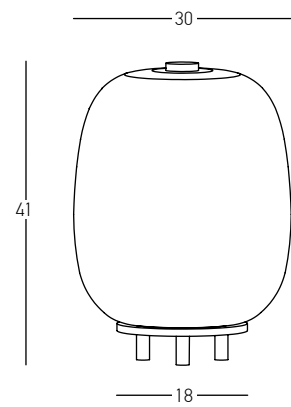

DECORATIVE LIGHTING | FLOOR & TABLE

Bulb 1x G9 Led
Power 7W MAX
Input 220-240V, 50/60Hz
Dimensions Ø: 30cm H: 41 cm
Glass Ø: 30cm H: 35cm
Opal Glass Ø: 10.5cm H: 13.5cm
Material Metal - Smoked Glass Outside
Opal Glass Inside
Special Feature 150cm Cable Available
Color Smoked Glass-Gold Matt / **Code 22066**