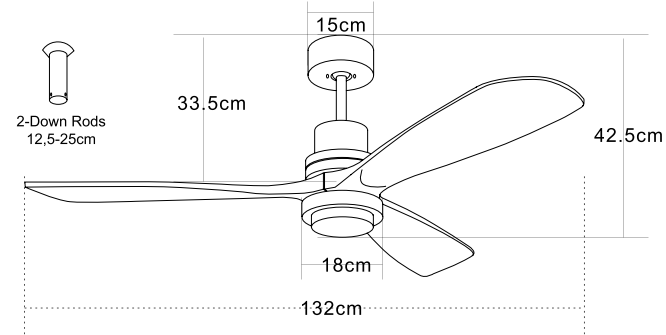

LED Light Source 15W
Input 220-240V, 50/60Hz
Color Temperature 3000K, 4000K, 6000K
Lumen 1500Lm
Cri 80
dB 20
Dimensions 52" Ø: 132cm H: 42.5-55cm
Air Flow 156.3m³ min
Night Mode Time Setting 1h / 2h / 4h / 8h
Material Metal - Glass - Wood
Special Feature 2 Down Rods 12.5-25cm
Summer & Winter Function
Motor Feature DC Motor 38W
5 Speeds

Color White Matt - Natural Wood Blades / **Code 19140**
Color Black Matt - Natural Wood Blades / **Code 19141**