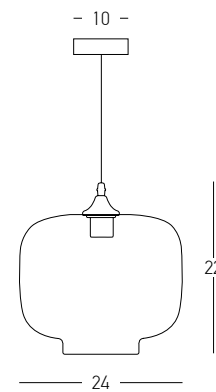

Bulb 1x E27
Power 40W MAX
Input 220-240V, 50/60Hz
Dimensions Ø: 24cm H: 22cm
Base Ø: 10cm H: 2.5cm
Material Glass
Special Feature 150cm Cable Adjustable
Color Smoked Grey / **Code 14102**