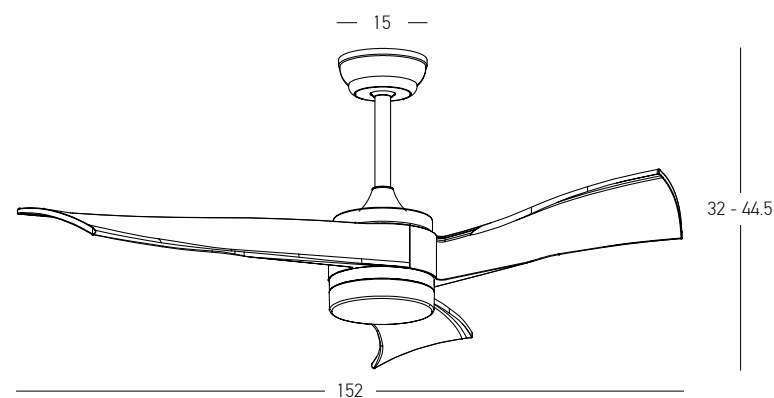

IP44

LED Light Source	Without Light
Input	220-240V, 50/60Hz
dB	20
IP	44
Dimensions	52" Ø: 152cm H: 32-44.5cm
Air Flow	164m³ min
Night Mode	Time Setting 1h / 4h / 8h
Material	Metal - ABS Blades
Special Feature	2 Down Rods 12.5-25cm Summer & Winter Function
Motor Feature	DC Motor 40W 6 Speeds
Color	White Matt / Code 23003
Color	Black Matt / Code 23004

Light Kit for 23003-23004

LED Light Source	18W
Input	220-240V, 50/60Hz
Color Temperature	3000K
Lumen	1600Lm
Cri	80
IP	44
Material	Polycarbonate
Color	Opal / Code 23005