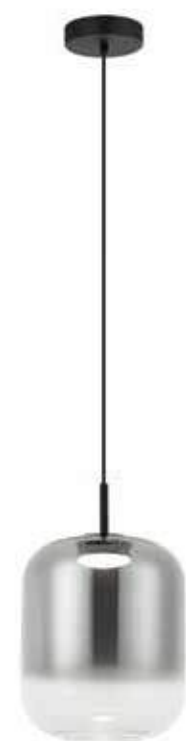

Power 12W
Input 220-240V, 50/60Hz
Color Temperature 3000K
Lumen 780Lm
Cri 80
Dimensions Ø: 23cm H: 36cm
Base Ø: 13cm H: 3cm
Non Dimmable ☒
Material Metal - Glass
Special Feature 200cm Fabric Cable Adjustable
Color Black Matt - Smoked Glass / **Code 23214**