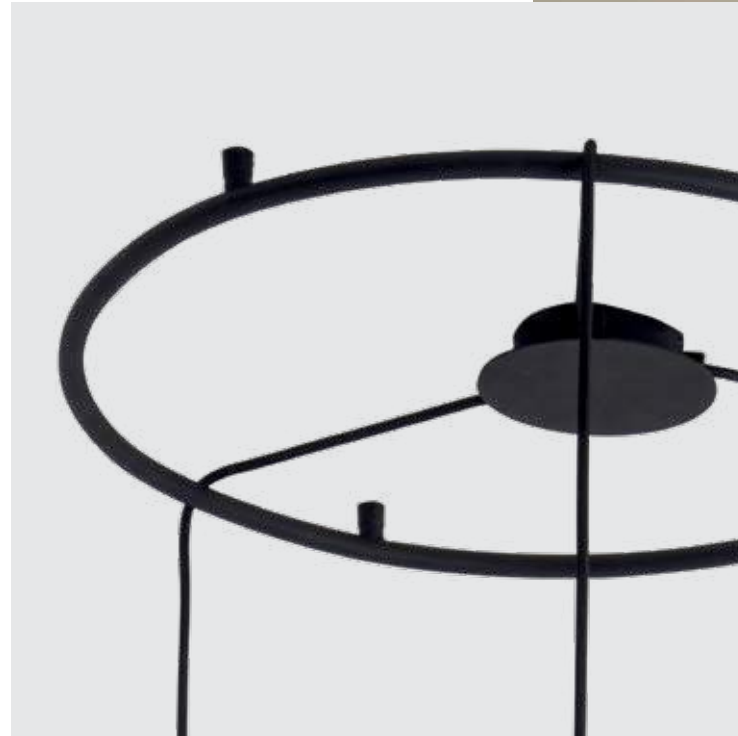

- Bulb 6x G9 LED
- Power 7W MAX
- Input 220-240V, 50/60Hz
- Dimensions Ø: 110cm H: 160cm
- Bases Ø: 20cm H: 3cm
- Glass Ø: 80cm H: 3cm
- Opal Glass Ø: 30cm H: 24cm
- Material Ø: 30cm H: 43cm
- Special Feature Ø: 10.5cm H: 13.5cm
- Color Metal - Smoked Glass Outside
- Opal Glass Inside
- 150cm Cable Adjustable
- Sandy Black - Smoked Glass - Gold Matt / Code 22147