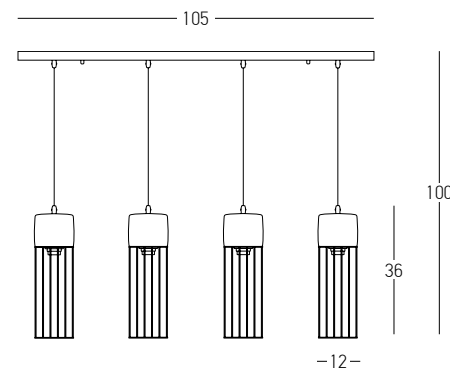

Bulb 1x E27
Power 40W MAX
Input 220-240V, 50/60Hz
Dimensions L: 33cm W: 12cm H: 41cm
Base L: 2.5cm W: 10cm H: 30cm
Material Metal - Concrete
Color Concrete - Black Matt Base / **Code 1661**

Bulb 4x E27
Power 40W MAX
Input 220-240V, 50/60Hz
Dimensions L: 105cm W: 12cm H: 100cm
Base L: 105cm W: 6.5cm H: 2.7cm
Material Metal - Concrete
Special Feature 70cm Fabric Cable Adjustable
Color Concrete - Black Matt Base / **Code 1659**