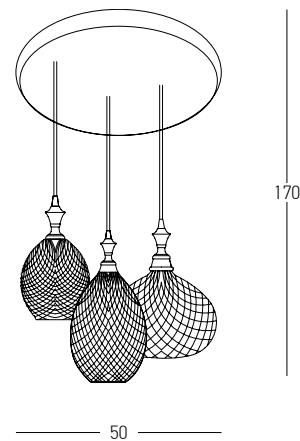

Bulb 3x E27
Power 40W MAX
Input 220-240V, 50/60Hz
Dimensions Ø: 50cm H: 170cm
Base Ø: 50cm H: 3cm
Material Metal - Glass
Special Feature 120cm Fabric Cable Adjustable
Color Black Matt - Smoked Grey / **Code 19241**