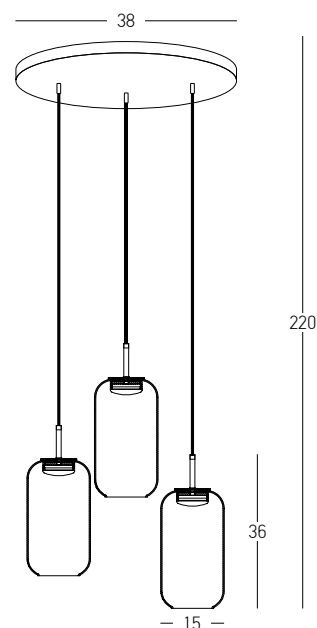

Power 3x 12W
Input 220-240V, 50/60Hz
Color Temperature 3000K
Lumen 1950Lm
Cri 80
Dimensions Ø: 38cm H: 220cm
Base Ø: 38cm H: 3cm
Glass Ø: 15cm H: 36cm
Non Dimmable ☒
Material Metal - Glass
Special Feature 180cm Fabric Cable Adjustable
Color Black Matt - Gold Glass / **Code 23231**