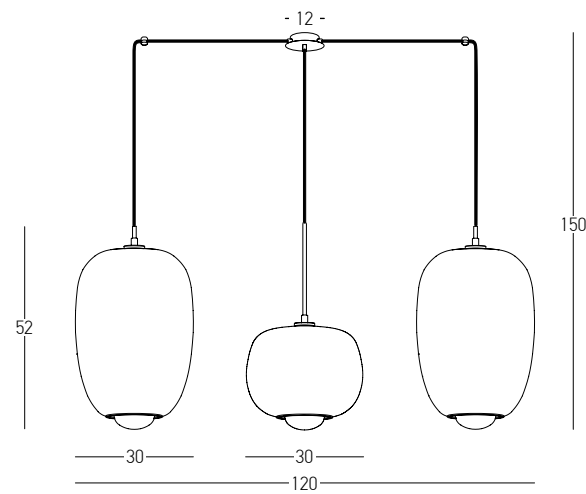

Bulb 3x G9 LED
Power 7W MAX
Input 220-240V, 50/60Hz
Dimensions Ø: 80cm H: 150cm
Base Ø: 12cm H: 3cm
Glass Ø: 30cm H: 24cm
Opal Glass Ø: 30cm H: 43cm
Material Ø: 10.5cm H: 13.5cm
Metal - Smoked Glass Outside
Opal Glass Inside
Special Feature 150cm Cable Adjustable
Color Sandy Black - Smoked Glass - Gold Matt / **Code 22148**

Bulb 3x G9 LED
Power 7W MAX
Input 220-240V, 50/60Hz
Dimensions L: 120cm W: 30cm H: 150cm
Base Ø: 12cm H: 3cm
Glass Ø: 30cm H: 24cm
Opal Glass Ø: 30cm H: 43cm
Material Ø: 10.5cm H: 13.5cm
Metal - Smoked Glass Outside
Opal Glass Inside
Special Feature 150cm Cable Adjustable
Color Sandy Black - Smoked Glass - Gold Matt / **Code 22149**