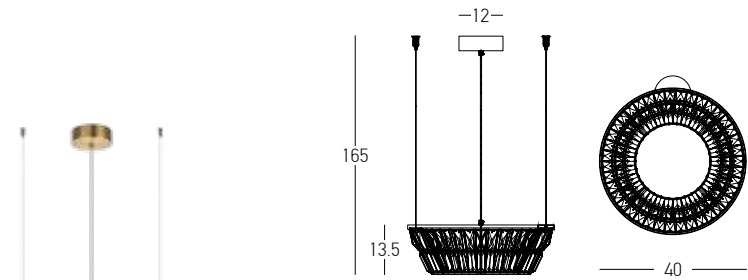

DECORATIVE LIGHTING | CRYSTAL