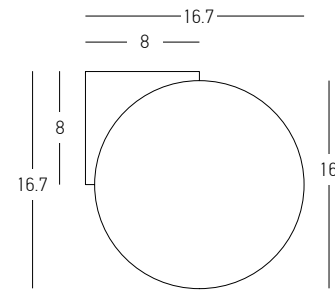

Bulb 1x G9 LED
Power 7W MAX
Input 220-240V, 50/60Hz
Dimensions L: 16.7cm W: 16cm H: 16.7cm
Base L: 8cm W: 3cm H: 8cm
Material Aluminium - Opal Glass
Special Feature IP 44
Color Brushed Brass / **Code 20149**