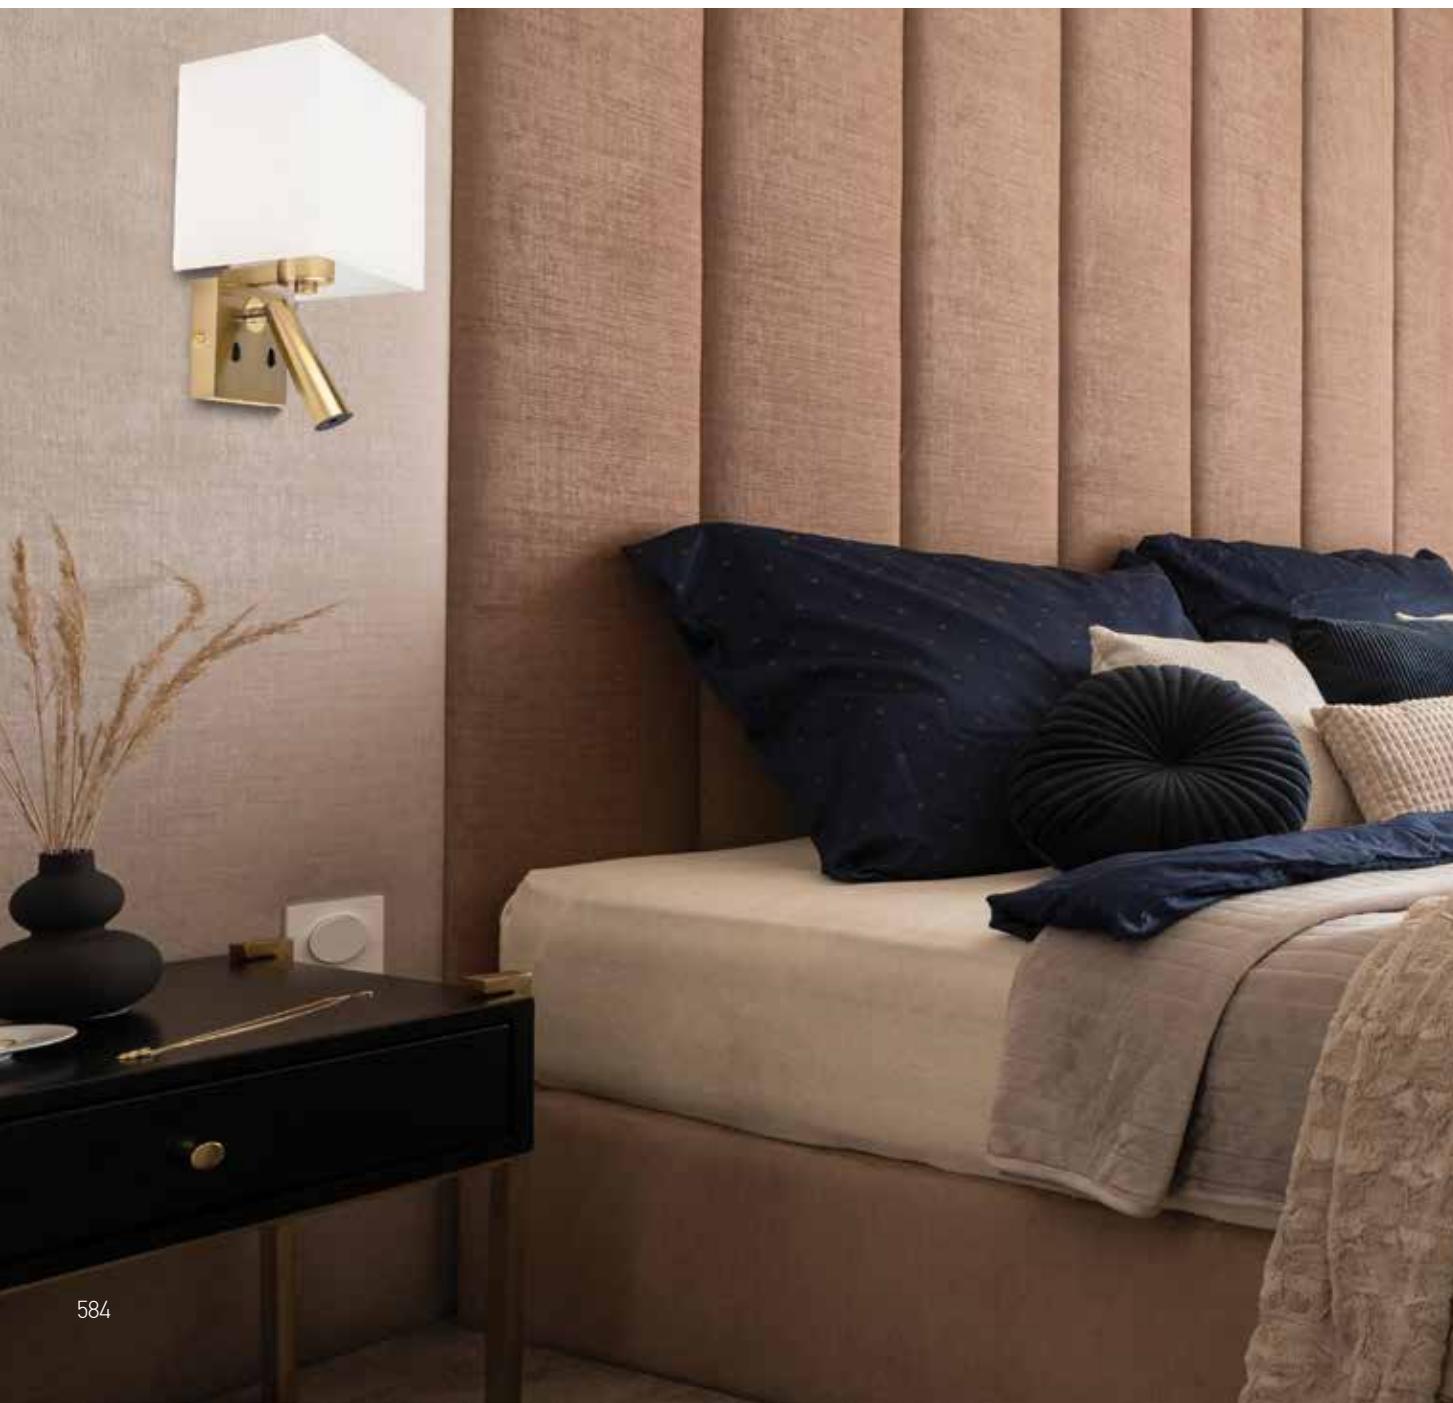

Power 3W
Input 220-240V, 50/60Hz
Color Temperature 3000K
Lumen 200Lm
Cri 80
Dimensions Ø: 10.5cm L: 15.5cm
Depth 2.7cm
Non Dimmable ☒
Switch On/Off
Material Metal - Aluminium
Cutting Hole Ø: 8.7cm
Special Feature Stick Ø: 3cm L: 11.5cm
Color Brushed Brass / **Code H71**