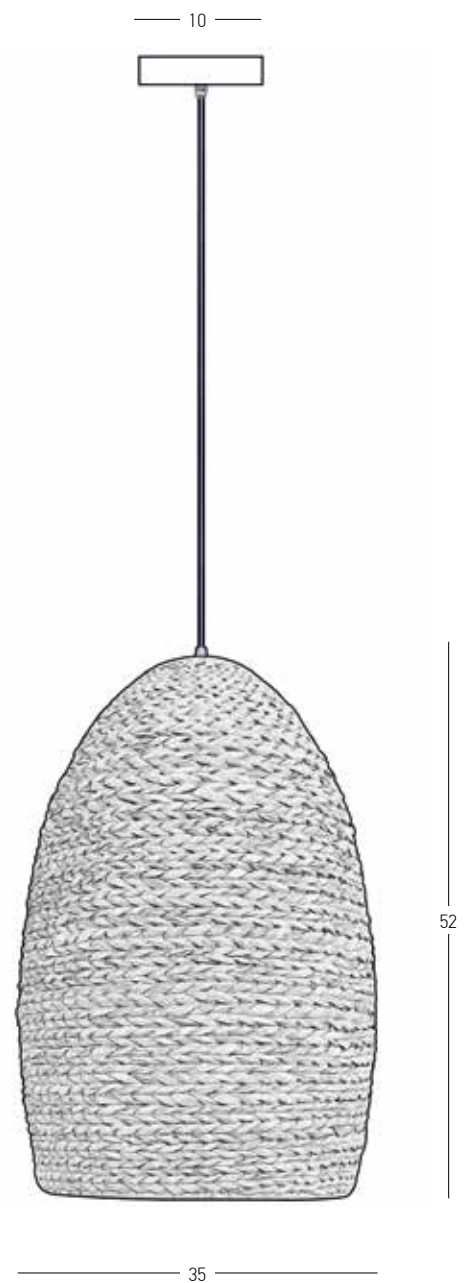

Bulb 1x E27
Power 20W MAX
Input 220-240V, 50/60Hz
Dimensions Ø: 35cm H: 52cm
Base Ø: 10cm H: 2cm
Material Metal - Rattan
Special Feature 200cm Fabric Gold Cable Adjustable
Color Natural - Gold Matt Base / **Code 23195**