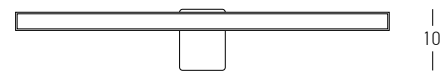

Power 10W
Input 220-240V, 50/60Hz
Color Temperature 3000K
Lumen 610Lm
Cri 81
Dimensions L: 61cm W: 10cm H: 7.5cm
Base Ø: 7.5cm L: 10cm
Non Dimmable ☒
Material Aluminium - Acrylic
Special Feature IP54
Profile 2.5 x 2.2cm
Color Sandy Black / **Code 22124**

Power 17W
Input 220-240V, 50/60Hz
Color Temperature 3000K
Lumen 810Lm
Cri 81
Dimensions L: 81cm W: 10cm H: 7.5cm
Base Ø: 7.5cm L: 10cm
Non Dimmable ☒
Material Aluminium - Acrylic
Special Feature IP54
Profile 2.5 x 2.2cm
Color Sandy Black / **Code 22125**

Power 21W
Input 220-240V, 50/60Hz
Color Temperature 3000K
Lumen 1100Lm
Cri 81
Dimensions L: 100cm W: 10cm H: 7.5cm
Base Ø: 7.5cm L: 10cm
Non Dimmable ☒
Material Aluminium - Acrylic
Special Feature IP54
Profile 2.5 x 2.2cm
Color Sandy Black / **Code 22126**