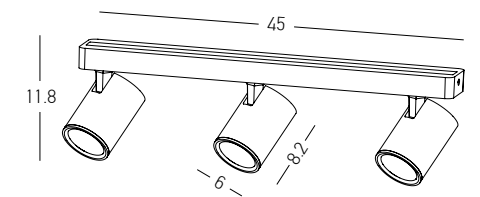

Power 4W
Input 220-240V, 50/60Hz
Color Temperature 3000K
Lumen 328Lm
Cri 80
Dimensions L: 23cm W: 6cm H: 29-37cm
Base Ø: 6cm H: 12cm
Spot Dimension Ø: 4cm L: 23cm
Non Dimmable ☒
Material Metal - Aluminium
Beam Angle 40°
Special Feature Movable Spot
Color Sandy Black - Gold / **Code 22028**

Bulb 3x GU10
Power 35W MAX
Input 220-240V, 50/60Hz
Dimensions L: 45cm W: 6cm H: 11.8cm
Base L: 45cm W: 6cm H: 3cm
Material Metal - Aluminium
Special Feature Cylinder Ø: 6cm L: 8.2cm
Color Black Matt - Brushed Brass / **Code S107**
Color Black Matt / **Code S106**