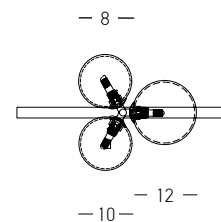

Power 24W
Input 220-240V, 50/60Hz
Color Temperature 3000K
Lumen 1920Lm
Cri 80
Dimensions Ø: 45cm
Base L: 20cm W: 6cm H: 5cm
Non Dimmable ☒
Material Metal - Aluminium - Acrylic
Special Feature 60cm Cable Adjustable
Color Black Matt / **Code 1612**

Top View

LED 20W
Bulb 3x G9 LED
Power 7W MAX
Input 220-240V, 50/60Hz
Color Temperature 3000K
Lumen 1247Lm
Cri 80
Dimensions Ø: 40cm W: 22cm H: 40cm
Base Ø: 15cm H: 3.5cm
Dimmable Triac ☉
Material Metal - Aluminium - Glass - Acrylic
Clear Glass Ø: 12cm | Ø: 10cm | Ø: 8cm
Special Feature 150cm Cable Adjustable
Profile 2x1cm
Color Sandy Black / **Code 22064**