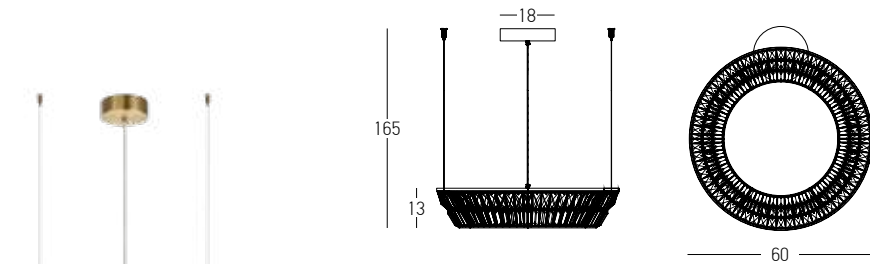

CRYSTAL I p.218-229

DECORATIVE LIGHTING | CRYSTAL

Power 27W  
 Input 220-240V, 50/60Hz  
 Color Temperature 3000K  
 Lumen 1745Lm  
 Cri 90  
 Dimensions Ø: 40cm H: 13.5cm  
 Base Ø: 12cm H: 4cm  
 Dimmable Triac   
 Material Metal - Crystal  
 Special Feature 150cm Cable Adjustable  
 Color Antique Brass / **Code 23045**