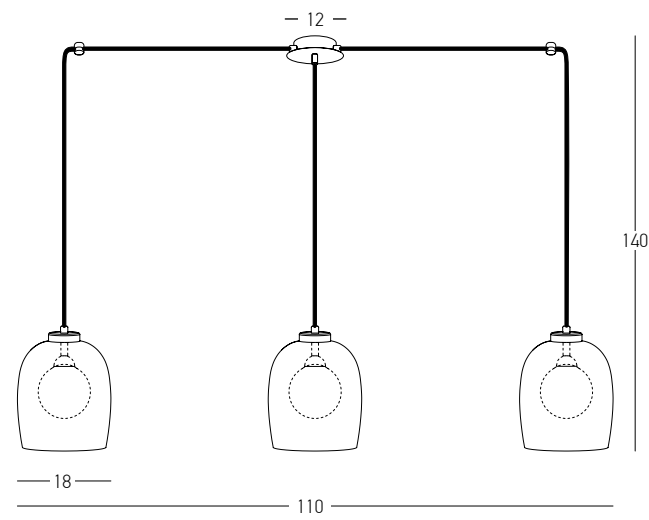

DECORATIVE LIGHTING | GLASS

Bulb 3x G9 LED
Power 5W MAX
Input 220-240V, 50/60Hz
Dimensions L: 110cm W: 18cm H: 140cm
Base Ø: 12cm H: 3cm
Glass Ø: 18cm H: 20cm
Material Metal - Smoked Glass Outside
Opal Glass Inside
Special Feature 150cm Cable Adjustable
Opal Glass Ø: 10cm
Color Sandy Black / **Code 22146**