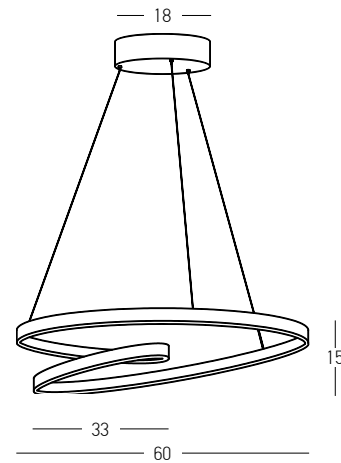

Power 56W
Input 220-240V, 50/60Hz
Color Temperature 3000K
Lumen 4500Lm
Cri 80
Dimensions Ø: 60cm / Ø: 33cm H: 15cm
Base Ø: 18cm H: 4.5cm
Non Dimmable ☒
Material Aluminium - Silicon
Special Feature 120cm Cable Adjustable
Color White Matt / **Code 180055**