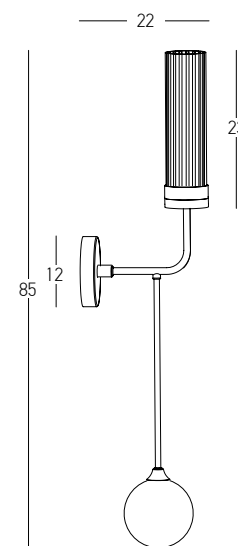

Bulb 4x G9 LED , 4x E27 LED
Power 7W MAX , 8W MAX
Input 220-240V, 50/60Hz
Dimensions Ø: 75cm H: 100cm
Base Ø: 12cm H: 2.5cm
Material Metal - Glass - Opal Glass
Special Feature Opal Glass Ø: 12cm
Dark Champagne Glass Ø: 7cm H: 23cm
Color Sandy Black - Antique Brass / **Code 22055**

Bulb 1x G9 LED , 1x E27 LED
Power 7W MAX , 8W MAX
Input 220-240V, 50/60Hz
Dimensions L: 22cm W: 12cm H: 85cm
Base Ø: 12cm H: 2.5cm
Material Metal - Glass - Opal Glass
Special Feature Opal Glass Ø: 12cm
Dark Champagne Glass Ø: 7cm H: 23cm
Color Sandy Black - Antique Brass / **Code 22054**