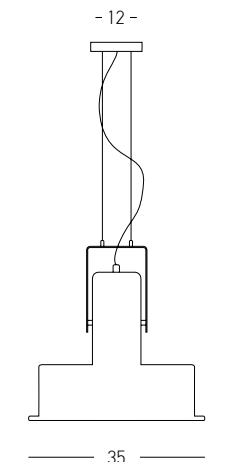

Bulb 1x E27
Power 25W MAX
Input 220-240V, 50/60Hz
Dimensions Ø: 35cm H: 38cm
Base Ø: 12cm H: 2cm
Material Metal - Acrylic
Special Feature 200cm Cable Adjustable
Color Black Matt / **Code 1644**
White Matt / **Code 1644-W**