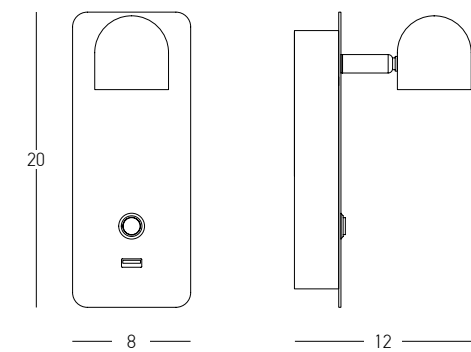

Power 2.5W
Input 220-240V, 50/60Hz
Color Temperature 3000K
Lumen 140Lm
Cri 80
Dimensions L: 12cm W: 8cm H: 20cm
Non Dimmable ☒
Switch On/Off Push
Material Metal - Aluminium
Special Feature USB Charger
Color Black Matt - Brass / **Code 23038**