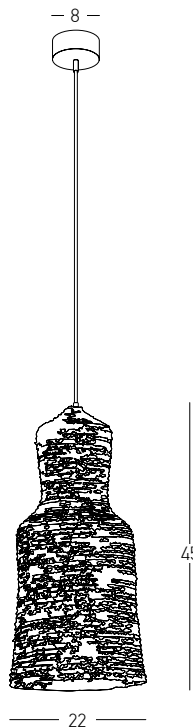

DECORATIVE LIGHTING | BAMBOO & RATTAN

Bulb 1x E27 LED
Power 20W MAX
Input 220-240V, 50/60Hz
Dimensions Ø: 22cm H: 20cm
Base Ø: 8cm H: 3.5cm
Material Metal - Braided Wheat
Special Feature 200cm Black Fabric Cable Adjustable
Color Natural - Sandy Black/ **Code 22166**

Bulb 1x E27 LED
Power 20W MAX
Input 220-240V, 50/60Hz
Dimensions Ø: 18cm H: 21cm
Base Ø: 8cm H: 3.5cm
Material Metal - Braided Wheat
Special Feature 200cm Black Fabric Cable Adjustable
Color Natural - Sandy Black / **Code 22167**

Bulb 1x E27 LED
Power 20W MAX
Input 220-240V, 50/60Hz
Dimensions Ø: 22cm H: 45cm
Base Ø: 8cm H: 3.5cm
Material Metal - Braided Wheat
Special Feature 200cm Black Fabric Cable Adjustable
Color Natural - Sandy Black / **Code 22168**