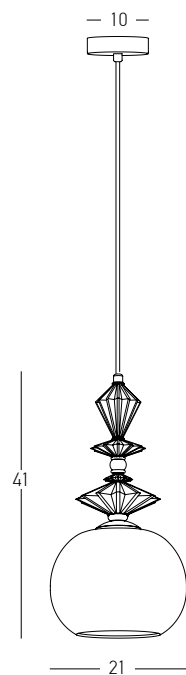

Bulb 1x E27
Power 40W MAX
Input 220-240V, 50/60Hz
Dimensions Ø: 21cm H: 41cm
Base Ø: 10cm H: 2.5cm
Opal Glass Ø: 21cm H: 16cm
Material Metal - Ceramic - Opal Glass
Special Feature 150cm Fabric Cable Adjustable
Color Antique Brass / **Code 22079**