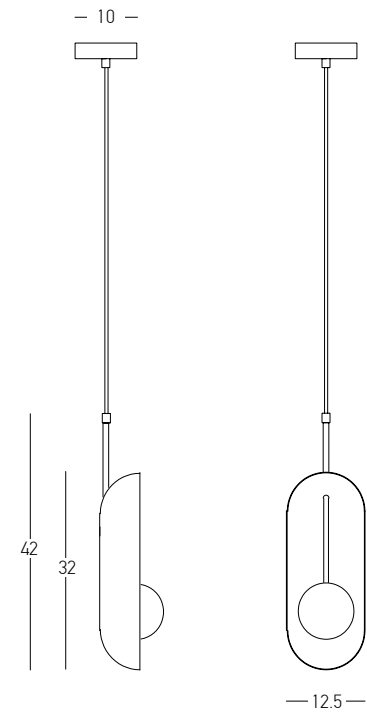

Bulb 1x G9 LED
Power 7W MAX
Input 220-240V, 50/60Hz
Dimensions L: 12.5cm W: 10cm H: 42cm
Base Ø: 10cm H: 3cm
Material Metal - Opal Glass
Special Feature 200cm Cable Adjustable
Opal Glass Ø: 8cm
Color Painted Gold - Golden Leaf / **Code 22060**