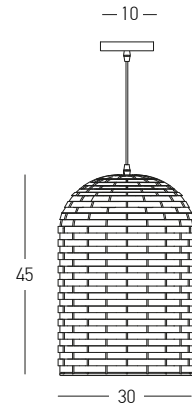

DECORATIVE LIGHTING | BAMBOO & RATTAN

Bulb 1xE27
Power MAX 40W
Input 220-240V, 50/60Hz
Dimensions Ø: 30cm H: 45cm
Base Ø: 10cm H: 2cm
Material Metal - Bamboo
Special Feature 200cm Cable Adjustable
Color Natural / **Code 20152**