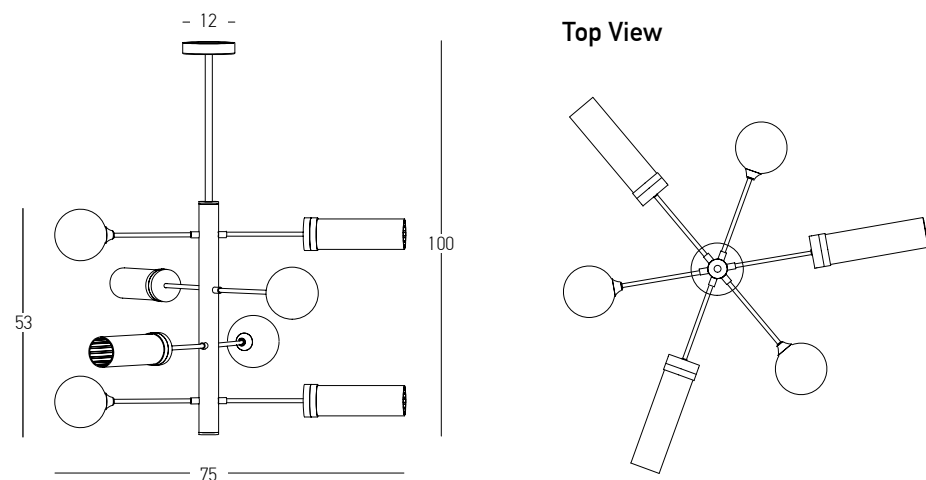

Bulb 4x G9 LED , 4x E27 LED
Power 7W MAX , 8W MAX
Input 220-240V, 50/60Hz
Dimensions Ø: 75cm H: 100cm
Base Ø: 12cm H: 2.5cm
Material Metal - Glass - Opal Glass
Special Feature Opal Glass Ø: 12cm
Dark Champagne Glass Ø: 7cm H: 23cm
Color Sandy Black - Antique Brass / **Code 22055**

Bulb 1x G9 LED , 1x E27 LED
Power 7W MAX , 8W MAX
Input 220-240V, 50/60Hz
Dimensions L: 22cm W: 12cm H: 85cm
Base Ø: 12cm H: 2.5cm
Material Metal - Glass - Opal Glass
Special Feature Opal Glass Ø: 12cm
Dark Champagne Glass Ø: 7cm H: 23cm
Color Sandy Black - Antique Brass / **Code 22054**