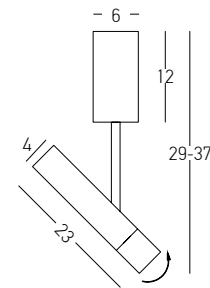

Power 4W
Input 220-240V, 50/60Hz
Color Temperature 3000K
Lumen 328Lm
Cri 80
Dimensions L: 23cm W: 6cm H: 29-37cm
Base Ø: 6cm H: 12cm
Spot Dimension Ø: 4cm L: 23cm
Non Dimmable ☒
Material Metal - Aluminium
Beam Angle 40°
Special Feature Movable Spot
Color Sandy Black - Gold / **Code 22028**

Bulb 3x GU10
Power 35W MAX
Input 220-240V, 50/60Hz
Dimensions L: 45cm W: 6cm H: 11.8cm
Base L: 45cm W: 6cm H: 3cm
Material Metal - Aluminium
Special Feature Cylinder Ø: 6cm L: 8.2cm
Color Black Matt - Brushed Brass / **Code S107**
Color Black Matt / **Code S106**

Power 7W
Input 220-240V, 50/60Hz
Color Temperature 3000K
Lumen 770Lm
Cri 80
Dimensions L: 6.5cm W: 4.5cm H: 118.5cm
Base Ø: 8cm H: 4cm
Non Dimmable ☒
Material Metal - Aluminium
Special Feature Standard Length
Cube L: 6.5cm H: 4.5cm
Movable Spot
Color Sandy Black / **Code 1929**
Color Sandy White / **Code 1930**

Bulb 1x GU10
Power 35W MAX
Input 220-240V, 50/60Hz
Dimensions Ø: 6cm H: 11.8cm
Base Ø: 6cm H: 2.8cm
Material Metal - Aluminium
Special Feature Cylinder Ø: 6cm L: 8.2cm
Color Black Matt / **Code S104**