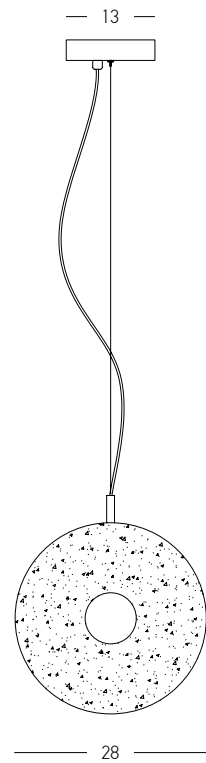

Power 8W
Input 220-240V, 50/60Hz
Color Temperature 3000K
Lumen 781Lm
Cri 80
Dimensions Ø: 28cm W: 5cm
Base Ø: 13cm H: 2.5cm
Non Dimmable ☒
Material Metal - Glass
Special Feature 200cm Cable Adjustable
Color Black Matt - Smoked Glass / **Code 23072**
Color Black Matt - Clear Glass / **Code 23073**