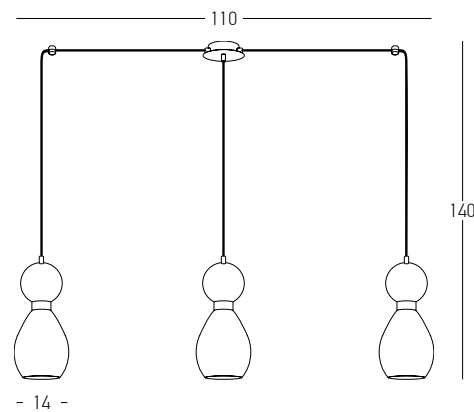

Bulb 3x E14
Power 15W MAX
Input 220-240V, 50/60Hz
Dimensions Ø: 80cm H: 140cm
Base Ø: 12cm H: 3cm
Shade Ø: 14cm H: 19cm
Material Brass - Gypsum - Marble
Special Feature 200cm Fabric Cable Adjustable
Color Sandy Black - Brass - Green Marble / Code 23246
Color Sandy Black - Brass - Black Marble / Code 23245

Bulb 3x E14
Power 15W MAX
Input 220-240V, 50/60Hz
Dimensions L: 110cm W: 14cm H: 140cm
Base Ø: 12cm H: 3cm
Shade Ø: 14cm H: 19cm
Material Brass - Gypsum - Marble
Special Feature 200cm Fabric Cable Adjustable
Color Sandy Black - Brass - Green Marble / Code 23244
Color Sandy Black - Brass - Black Marble / Code 23243