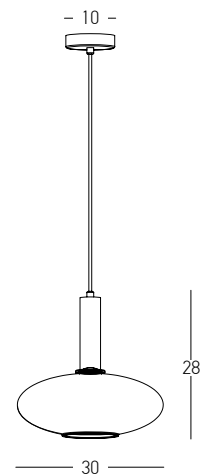

DECORATIVE LIGHTING | GLASS

Bulb 1x E27
Power 40W MAX
Input 220-240V, 50/60Hz
Dimensions Ø: 15cm H: 45cm
Base Ø: 10cm H: 2.5cm
Glass Ø: 15cm H: 28cm
Material Metal - Opal Glass
Special Feature 150cm Fabric Cable Adjustable
Color Gold Matt / **Code 22070**

Bulb 1x E27
Power 40W MAX
Input 220-240V, 50/60Hz
Dimensions Ø: 20cm H: 33cm
Base Ø: 10cm H: 2.5cm
Glass Ø: 20cm H: 18cm
Material Metal - Opal Glass
Special Feature 150cm Fabric Cable Adjustable
Color Gold Matt / **Code 22071**

Bulb 1x E27
Power 40W MAX
Input 220-240V, 50/60Hz
Dimensions Ø: 30cm H: 28cm
Base Ø: 10cm H: 2.5cm
Glass Ø: 30cm H: 11cm
Material Metal - Opal Glass
Special Feature 150cm Fabric Cable Adjustable
Color Gold Matt / **Code 22072**