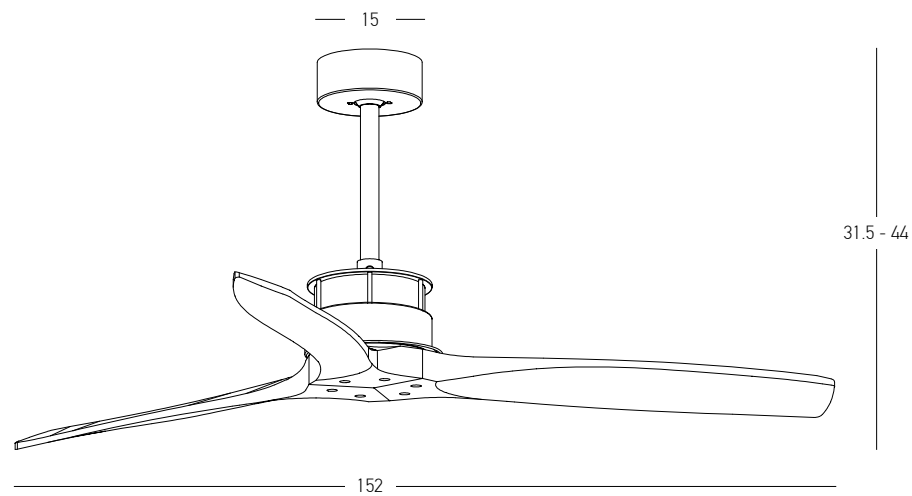

LED Light Source Without Light
Input 220-240V, 50/60Hz
dB 20
Dimensions 60" Ø: 152cm H: 31.5-44cm
Air Flow 145.3m³ min
Night Mode Time Setting 1h / 4h / 8h
Material Metal - Wood
Special Feature 2 Down Rods 12.5-25cm
Summer & Winter Function
Motor Feature DC Motor 40W
6 Speeds
Color Gold - Solid Walnut Wood Blades / **Code 23002**