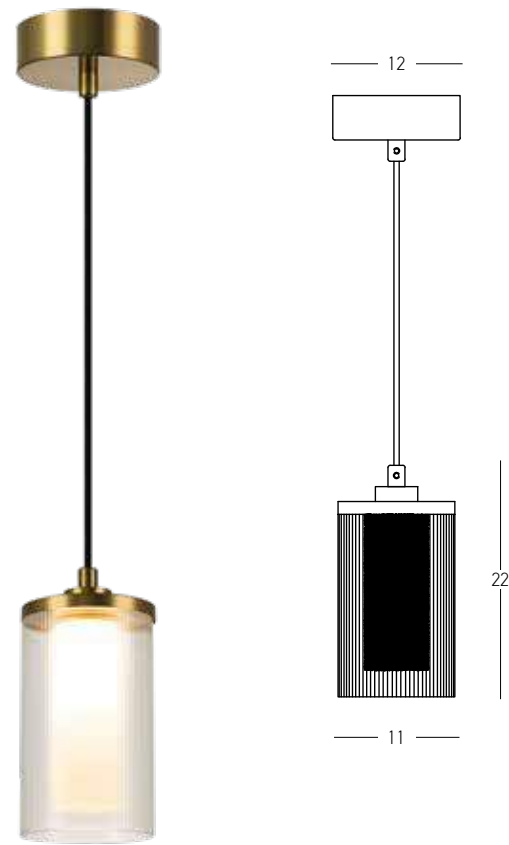

Power 9W
Input 220-240V, 50/60Hz
Color Temperature 3000K
Lumen 846Lm
Cri 90
Dimensions Ø: 11cm H: 22cm
Glass Ø: 11cm H: 20cm
Base Ø: 12cm H: 4cm
Dimmable Triac ☐
Material Metal - Clear Glass - Opal Glass
Special Feature 200cm Cable Adjustable
Color Gold Matt / **Code 23018**