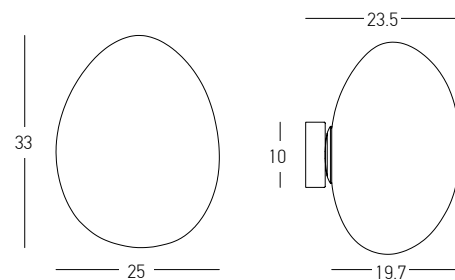

Power 5W
Input 220-240V, 50/60Hz
Color Temperature 3000K
Lumen 400Lm
Cri 80
Dimensions L: 23.5cm W: 25cm H: 33cm
Base Ø: 10cm H: 3cm
Non Dimmable ☒
Material Metal - Opal Glass
Color White / **Code 20136**