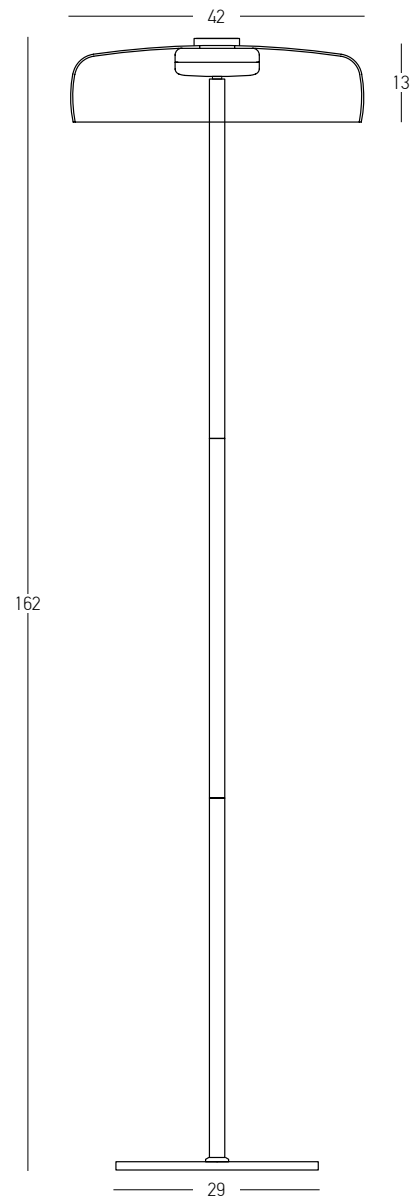

Power 15W
Input 220-240V, 50/60Hz
Color Temperature 3000K
Lumen 1554Lm
Cri 80
Dimensions Ø: 42cm H: 162cm
Glass Ø: 42cm H: 13cm
Base Ø: 29cm H: 1.5cm
Non Dimmable ☒
Material Metal - Smoked Glass
Special Feature 150cm Cable Available
Movable Shade

Color Black Matt / **Code 23055**