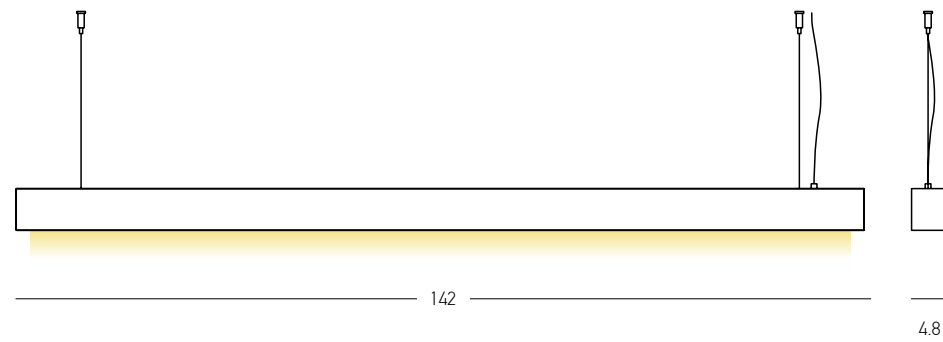

Power 45W
Input 220-240V, 50/60Hz
Color Temperature 3000K
Lumen 6300Lm
Cri 80
Dimensions L: 142cm W: 4.8cm H: 7.8cm
Base Ø: 8cm H: 3.5cm
Non Dimmable ☒
Material Aluminium - PC Diffuser
Special Feature 200cm Fabric Cable Adjustable
Optional Dimming DALI
Color Painted Bronze / **Code 22210**