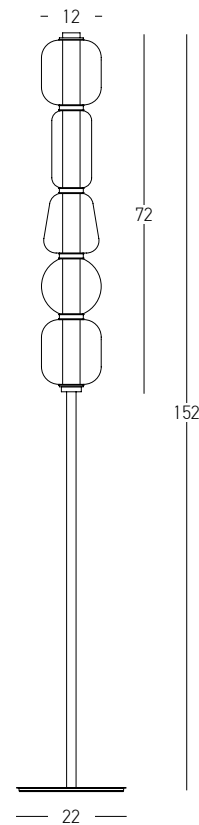

Power 17W
Input 220-240V, 50/60Hz
Color Temperature 3000K
Lumen 1050Lm
Cri 80
Dimensions Ø: 12cm H: 152cm
Base Ø: 22cm
Non Dimmable ☒
Material Metal - Acrylic - Glass
Special Feature 120cm Cable Available
Color Gold Matt - Champagne Glass / **Code 23063**
Color Black Matt - Smoked Glass / **Code 23064**