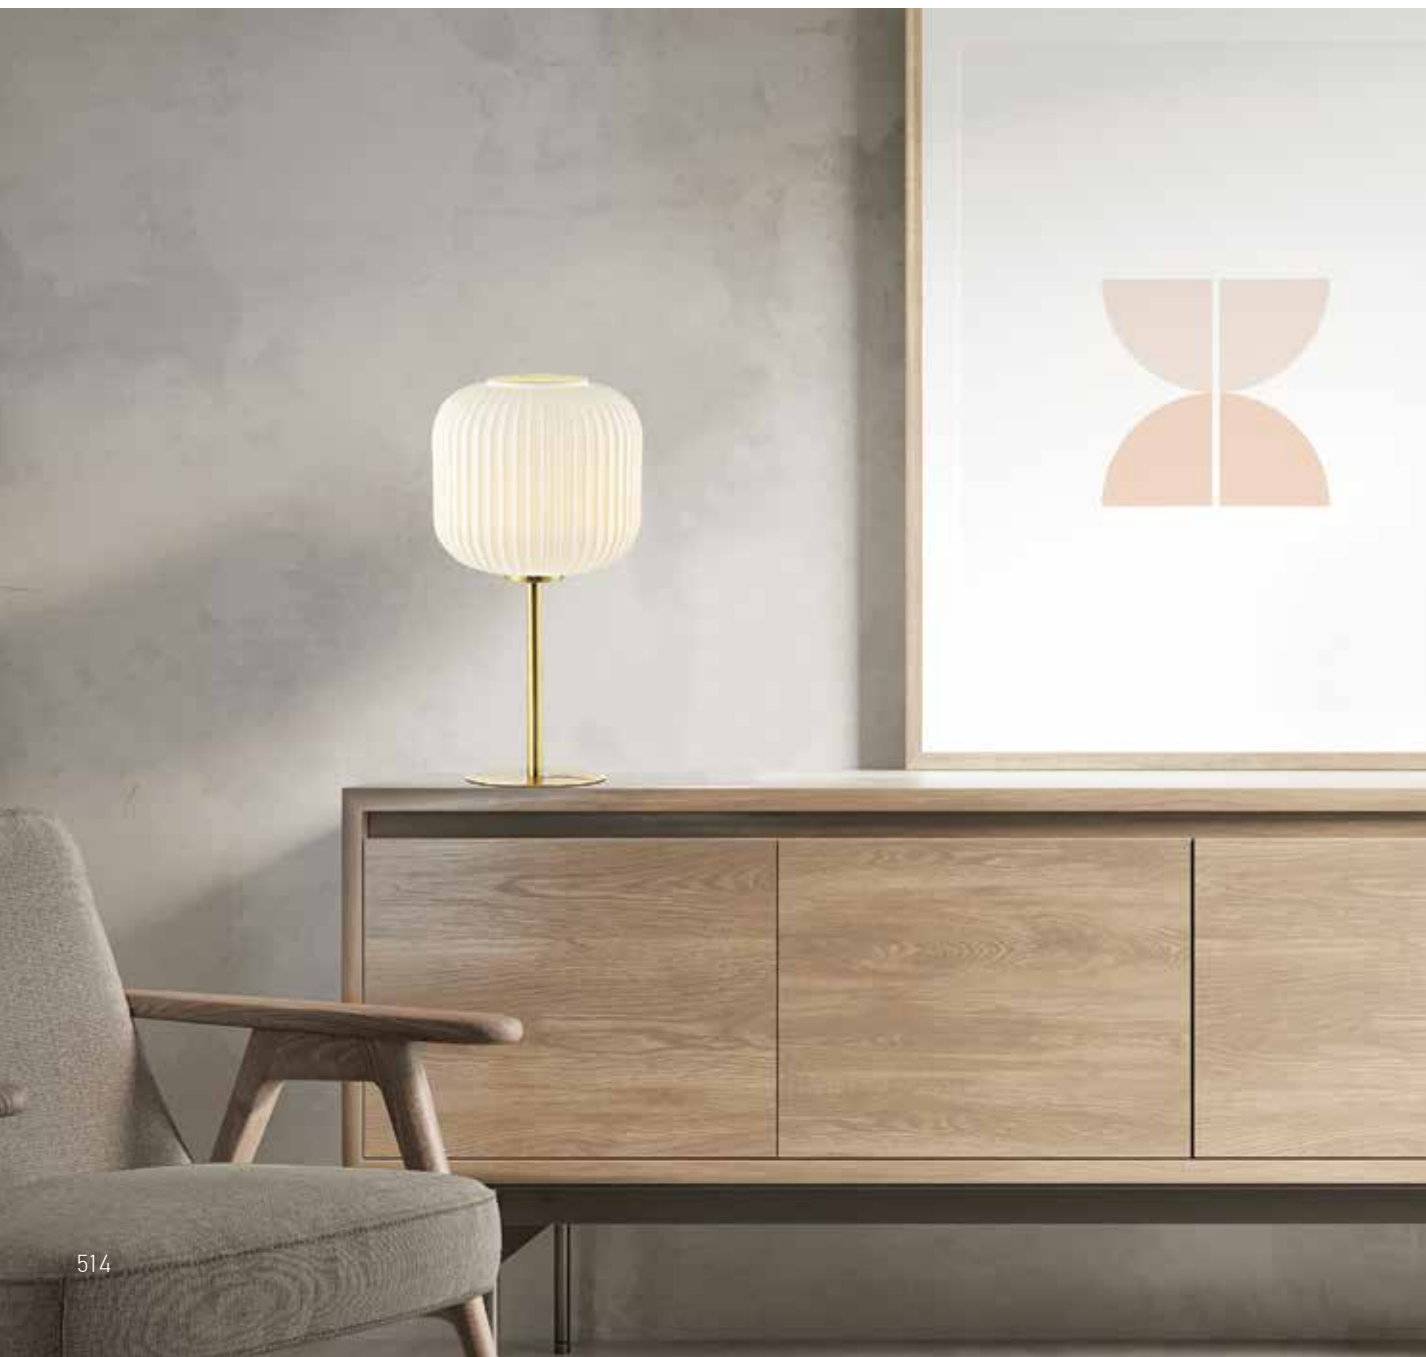

Bulb 1x E27
Power 25W MAX
Input 220-240V, 50/60Hz
Dimensions Ø: 20cm H: 40cm
Base Ø: 14cm H: 0.5cm
Material Metal - Glass
Special Feature 150cm Cable Available
Color White - Gold Matt / **Code 20252**

Bulb 1x E27
Power 25W MAX
Input 220-240V, 50/60Hz
Dimensions Ø: 20cm H: 44cm
Base Ø: 11cm H: 19cm
Material Metal - Marble - Glass
Special Feature 150cm Cable Available
Color White Marble - Champagne - Antique Brass / **Code 20253**