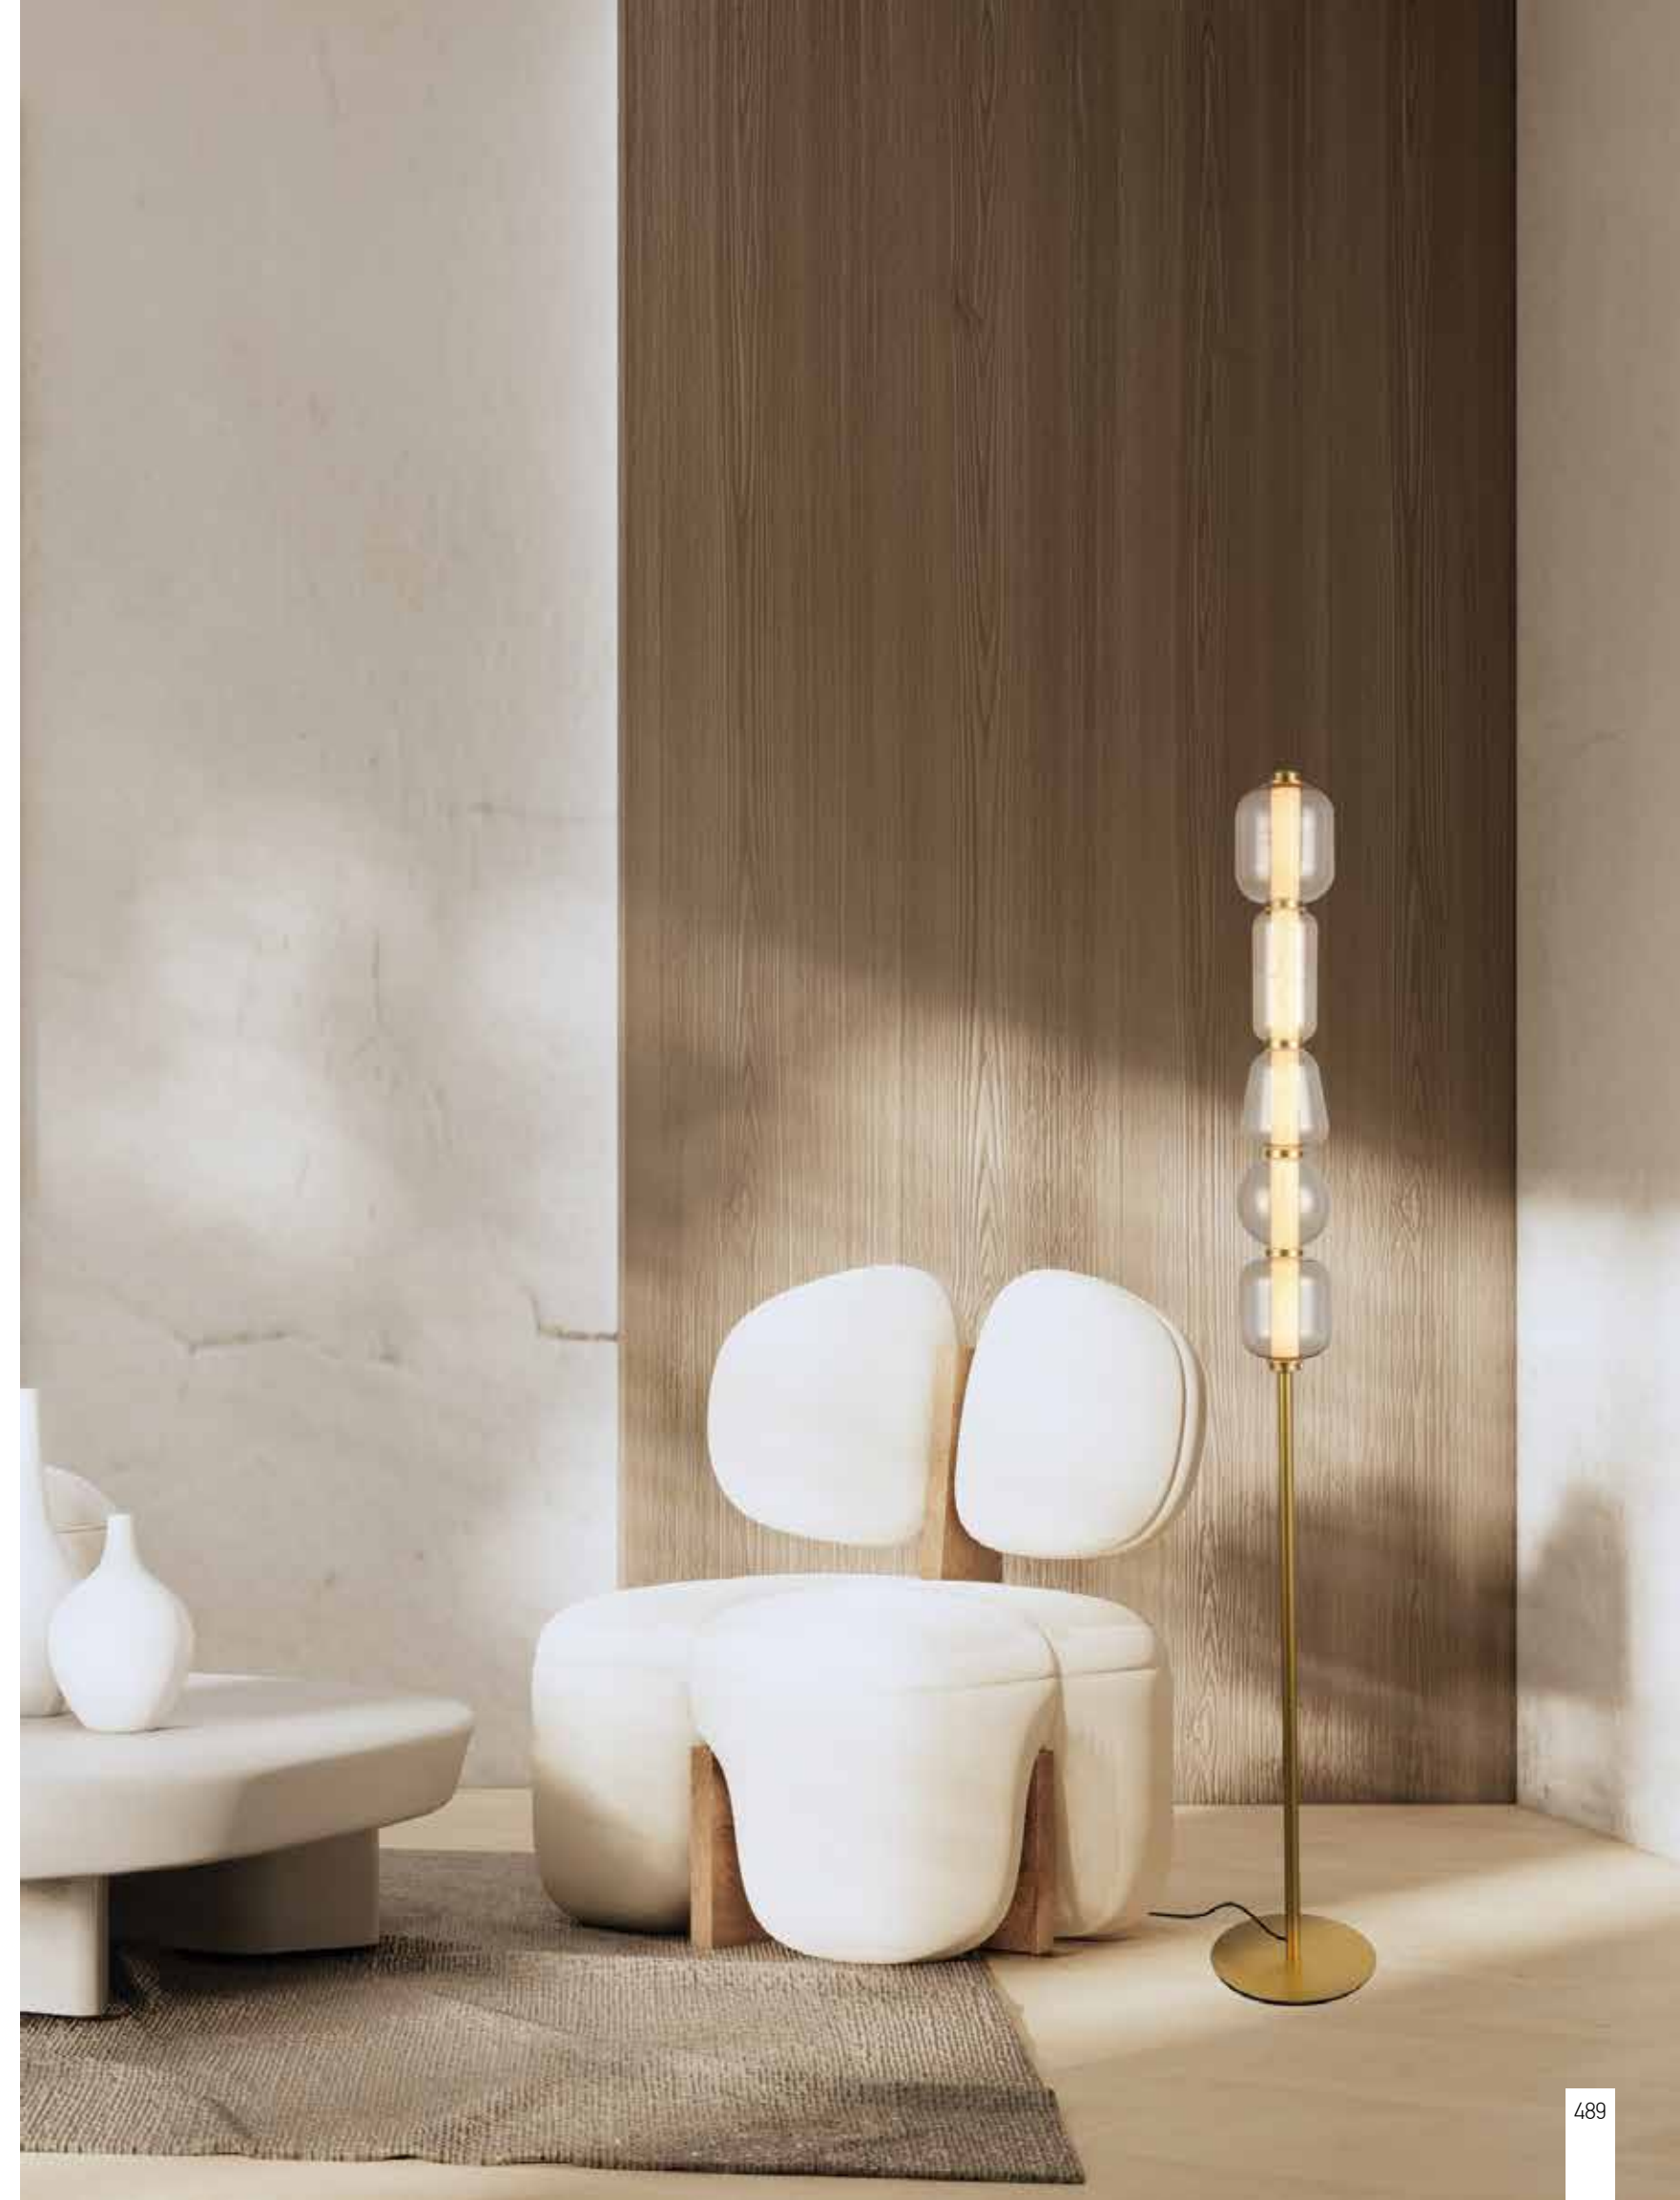

Power 7W
Input 220-240V, 50/60Hz
Color Temperature 3000K
Lumen 490Lm
Cri 80
Dimensions Ø: 13cm H: 35cm
Base Ø: 13cm
Non Dimmable ☒
Material Metal - Acrylic - Glass
Special Feature 120cm Cable Available
Color Gold Matt - Champagne Glass / **Code 23060**
Color Black Matt - Smoked Glass / **Code 23061**

Power 17W
Input 220-240V, 50/60Hz
Color Temperature 3000K
Lumen 1050Lm
Cri 80
Dimensions Ø: 12cm H: 152cm
Base Ø: 22cm
Non Dimmable ☒
Material Metal - Acrylic - Glass
Special Feature 120cm Cable Available
Color Gold Matt - Champagne Glass / **Code 23063**
Color Black Matt - Smoked Glass / **Code 23064**