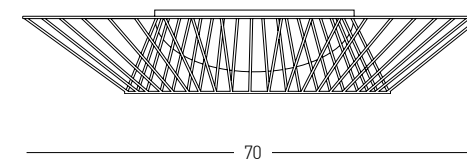

DECORATIVE LIGHTING | METAL & WOOD

Bulb 3x E27  
 Power 40W MAX  
 Input 220-240V, 50/60Hz  
 Dimensions Ø: 65cm H: 22cm  
 Base Ø: 12cm H: 2.5cm  
 Material Metal - Opal Glass  
 Special Feature 120cm Cable Adjustable  
 Color Black Matt / **Code 1545**