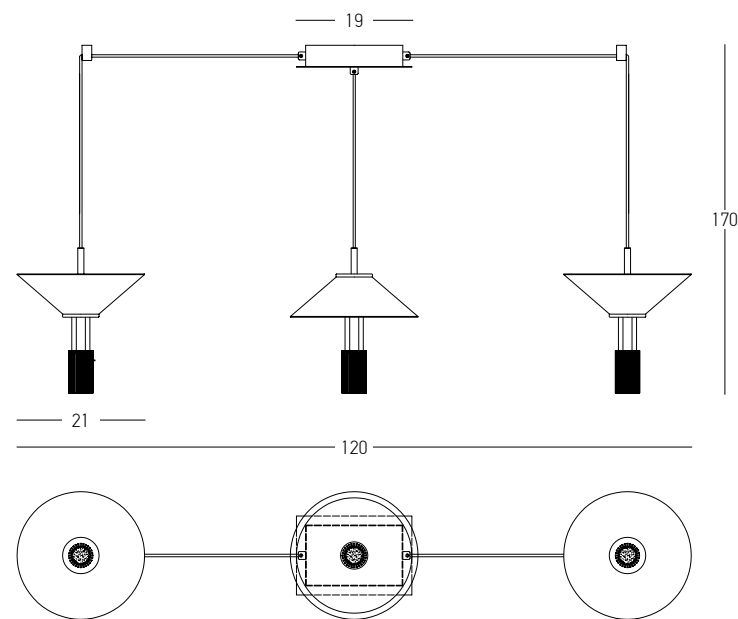

Power 10W  
 Input 220-240V, 50/60Hz  
 Color Temperature 3000K  
 Lumen 780Lm  
 Cri 90  
 Dimensions Ø: 21cm H: 19.5cm  
 Base Ø: 11cm H: 3cm  
 Dimmable Triac   
 Material Aluminium - Glass  
 Special Feature 200cm Cable Adjustable  
 Up-Down Lighting  
 Color Black Matt / **Code 23198**  
 Color Gold Matt / **Code 23199**

DECORATIVE LIGHTING | DECO

Power	28W
Input	220-240V, 50/60Hz
Color Temperature	3000K
Lumen	2450Lm
Cri	90
Dimensions	Ø: 70-100cm H:170cm
Base	Ø: 18cm H: 4cm
Shade	Ø: 21cm H: 19.5cm
Dimmable Triac	☉
Material	Aluminium - Glass
Special Feature	200cm Cable Adjustable Up-Down Lighting
Color	Black Matt / <b>Code 23200</b>
Color	Gold Matt / <b>Code 23201</b>