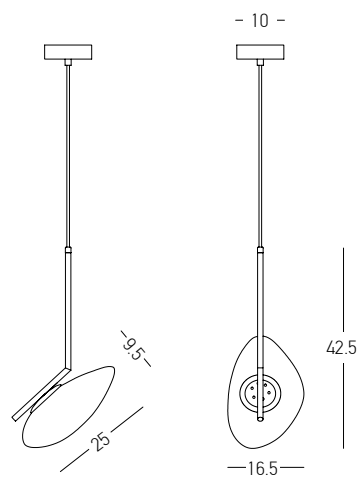

Power 5W
Input 220-240V, 50/60Hz
Color Temperature 3000K
Lumen 400Lm
Cri 80
Dimensions L: 16.5cm W: 25cm H: 42.5cm
Base Ø: 10cm H: 2.5
Non Dimmable ☒
Material Metal - Aluminium - Opal Glass
Special Feature 180cm Cable Adjustable
Color Black Matt / **Code 20254**
Color Gold Matt / **Code 20255**