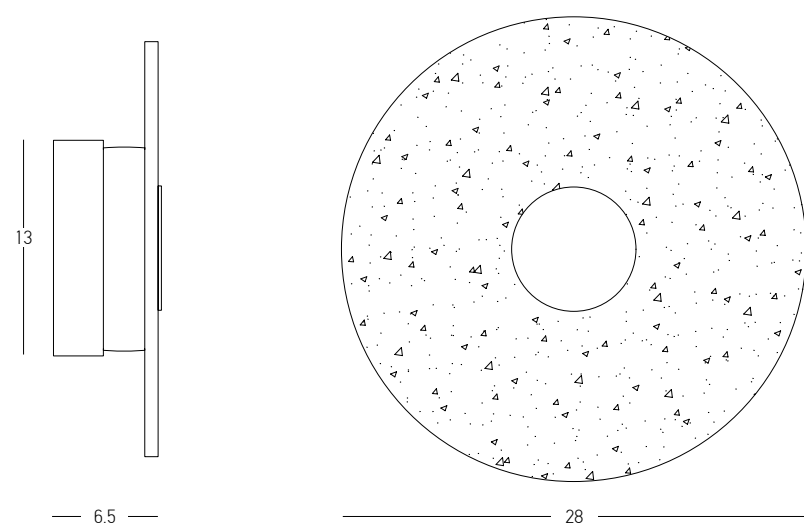

Power 8W
Input 220-240V, 50/60Hz
Color Temperature 3000K
Lumen 781Lm
Cri 80
Dimensions Ø: 28cm L: 6.5cm
Base Ø: 13cm
Non Dimmable ☒
Material Metal - Glass
Color Black Matt - Smoked Glass / **Code 23076**
Color Black Matt - Clear Glass / **Code 23077**