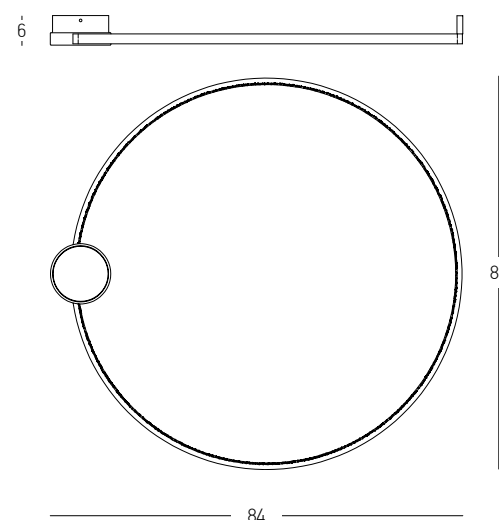

Power 32W
Input 220-240V, 50/60Hz
Color Temperature 3000K
Lumen 1895Lm
Cri 80
Dimensions L: 84cm L: 80cm H: 6cm
Base Ø: 12cm H: 6cm
Dimmable Triac ☐
Material Aluminium - Silicon
Special Feature Profile L: 1.5cm H: 2cm
Color Black Matt - Gold Matt Ring / **Code 23097**
Color Gold Matt - Black Matt Ring / **Code 23099**