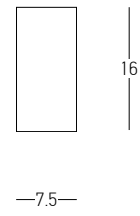

Bulb 2xGU10
Power MAX 25W
Input 220-240V, 50/60Hz
Dimensions L: 7.5cm W: 7cm H: 16cm
Material Concrete
Color Concrete / **Code 180022**