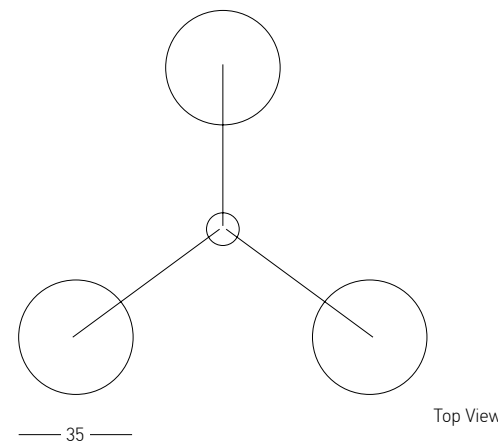

Power	3x 7W
Input	220-240V, 50/60Hz
Color Temperature	3000K
Lumen	2305Lm
Cri	80
Dimensions	Ø: 120-180cm L: 120-180cm H: 90-130cm
Base	Ø: 8cm H: 3.5cm
Shade	Ø: 35cm H: 15cm
Non Dimmable	☒
Material	Metal - Aluminium
Special Feature	150cm Cable Adjustable
Color	Sandy Black / Code 23229
Color	Army Green / Code 23230