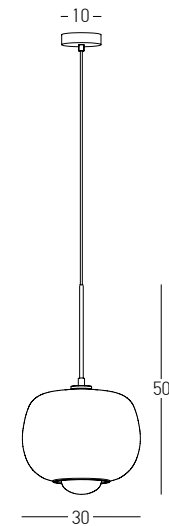

Bulb 1x G9 LED
Power 7W MAX
Input 220-240V, 50/60Hz
Dimensions Ø: 30cm H: 50cm
Base Ø: 10cm H: 2.5cm
Glass Ø: 30cm H: 24cm
Opal Glass Ø: 10.5cm H: 13.5cm
Material Metal - Smoked Glass Outside
Opal Glass Inside
Special Feature 150cm Cable Adjustable
Color Smoked Glass - Gold Matt / **Code 22058**