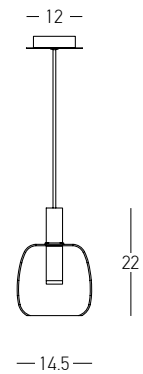

Power 7W
Input 220-240V, 50/60Hz
Color Temperature 3000K
Lumen 450Lm
Cri 80
Dimensions Ø: 14.5cm H: 22cm
Base Ø: 12cm H: 2.5cm
Non Dimmable ☐
Material Aluminium - Glass - Acrylic
Special Feature 150cm Cable Adjustable
Color Black Matt - Smoked Grey / **Code 1967**
Color Gold Matt - Clear Glass / **Code 1968**