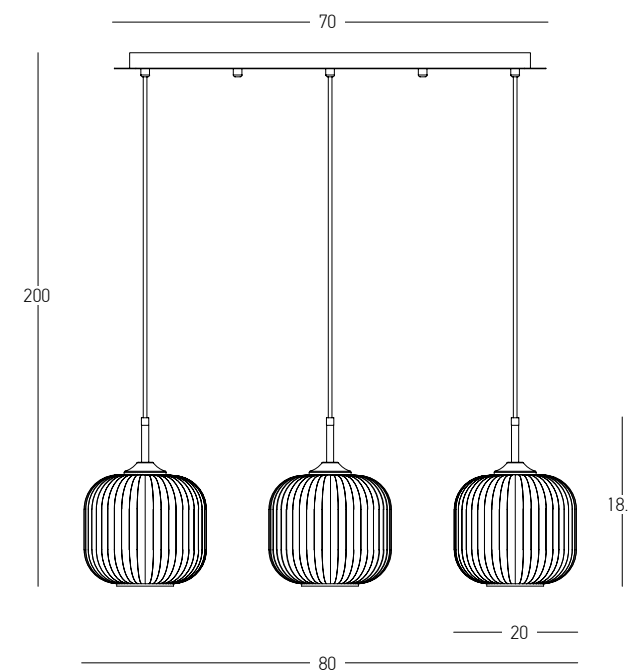

Bulb 3x E27
Power 40W MAX
Input 220-240V, 50/60Hz
Dimensions L: 80cm W: 20cm H: 200cm
Base L: 70cm W: 5cm H: 2.6cm
Glass Ø: 20cm H: 18.5cm
Material Metal - Glass
Special Feature 150cm Fabric Cable Adjustable
Color Clear, Smoked, Champagne Glass
Antique Brass / **Code 22074**