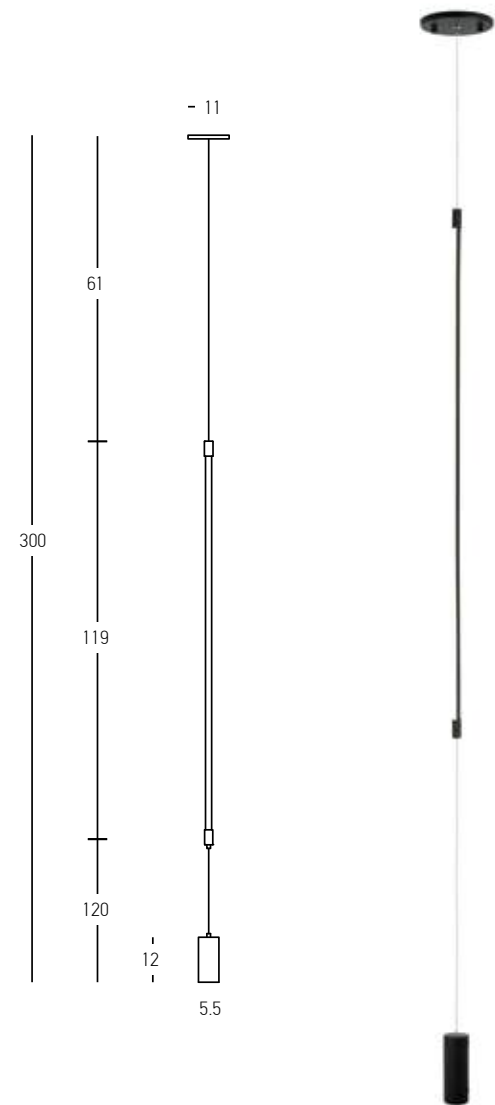

Power 19W
Input 220-240V, 50/60Hz
Color Temperature 3000K
Lumen 1620Lm
Cri 80
Dimensions Ø: 1.6cm H: 119cm H: 300cm
Base Ø: 5.5cm H: 12cm
Non Dimmable ☒
Material Aluminium - Acrylic
Special Feature 170cm Cable Available
Color Black Matt / **Code 20184**