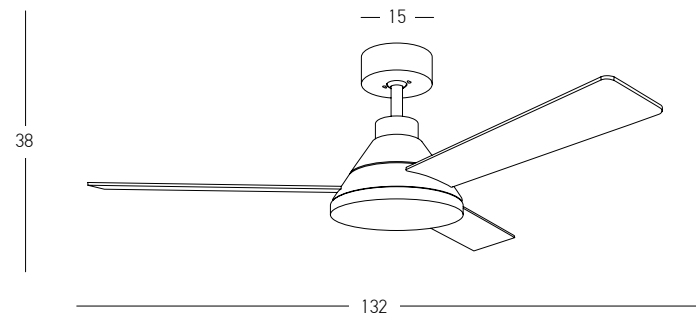

LED Light Source 22W
Input 220-240V, 50/60Hz
Color Temperature 3000K, 4000K, 6000K
Lumen 2200Lm
Cri 80
dB 20
Dimensions 52" Ø: 132cm H: 53cm
Air Flow 163m³ min
Night Mode Time Setting 1h / 4h / 8h
Material Metal - Polycarbonate - Plywood (MDF)
Special Feature 2 Down Rods 12.5-25cm
Summer & Winter Function
Motor Feature DC Motor 40W
6 Speeds
Color Double Face Brown - Brown Wood Blades
Brown - Natural Wood Blades / **Code 22083**