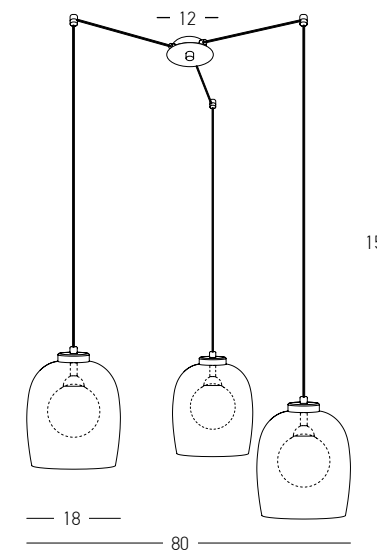

Bulb 3x G9 LED
Power 5W MAX
Input 220-240V, 50/60Hz
Dimensions Ø: 80cm H: 150cm
Base Ø: 12cm H: 3cm
Glass Ø: 18cm H: 20cm
Material Metal - Smoked Glass Outside
Opal Glass Inside
Special Feature 150cm Cable Adjustable
Opal Glass Ø: 10cm
Color Sandy Black / **Code 22145**