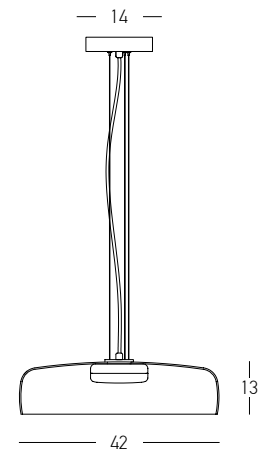

Power 15W
Input 220-240V, 50/60Hz
Color Temperature 3000K
Lumen 1554Lm
Cri 80
Dimensions Ø: 42cm H: 13cm
Base Ø: 14cm H: 3cm
Non Dimmable ☒
Material Metal - Smoked Glass
Special Feature 150cm Cable Adjustable
Color Black Matt / **Code 23053**