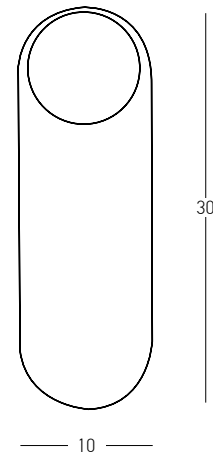

Bulb 1x G9 LED
Power 9W MAX
Input 220-240V, 50/60Hz
Dimensions L: 12cm W: 10cm H: 30cm
Base Ø: 8cm H: 2cm
Material Metal - Opal Glass
Special Feature Opal Glass Ø: 8cm
Color Gold Matt / **Code H64**
Color Black Matt / **Code H64-B**