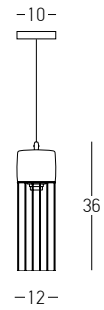

DECORATIVE LIGHTING | MINERAL TEXTURES

Bulb 1x E27
Power 40W MAX
Input 220-240V, 50/60Hz
Dimensions Ø: 12cm H: 36cm
Base Ø: 10cm H: 2.5cm
Material Metal - Concrete
Special Feature 120cm Fabric Cable Adjustable
Color Concrete - Chrome Base / **Code 1660**