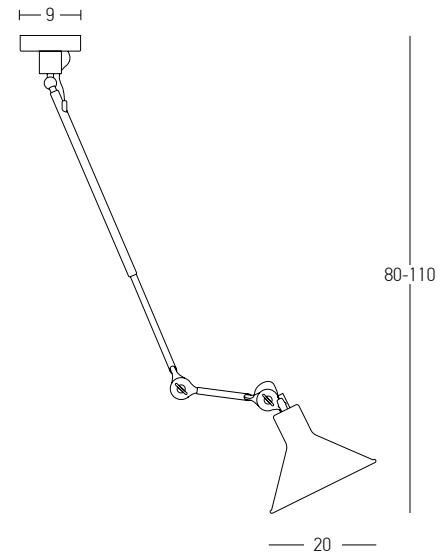

Bulb 1x E27
Power 40W MAX
Input 220-240V, 50/60Hz
Dimensions Ø: 20cm H: 80-110cm
Base Ø: 9cm H: 2cm
Material Metal - Aluminium
Special Feature Shade Ø: 20cm
Color Black Matt - White / **Code 19219**