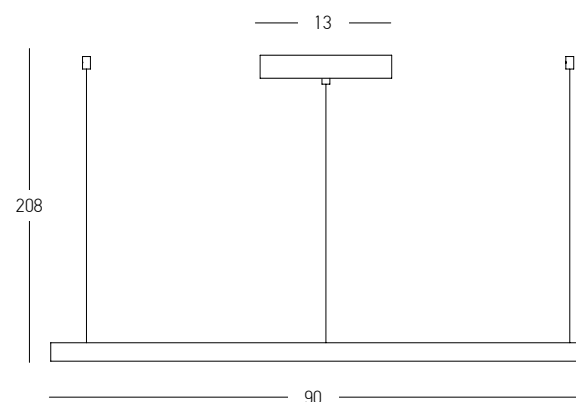

Power 45W
Input 220-240V, 50/60Hz
Color Temperature 3000K
Lumen 3242Lm
Cri 80
Dimensions Ø: 90cm H: 208cm
Base Ø: 13cm H: 3cm
Dimmable Triac ☐
Material Aluminium - Silicon
Special Feature 200cm Cable Adjustable
Profile L: 2.5cm H: 4cm
Color Gold Matt / **Code 23034**
Color Black Matt / **Code 23035**

Model Finishing