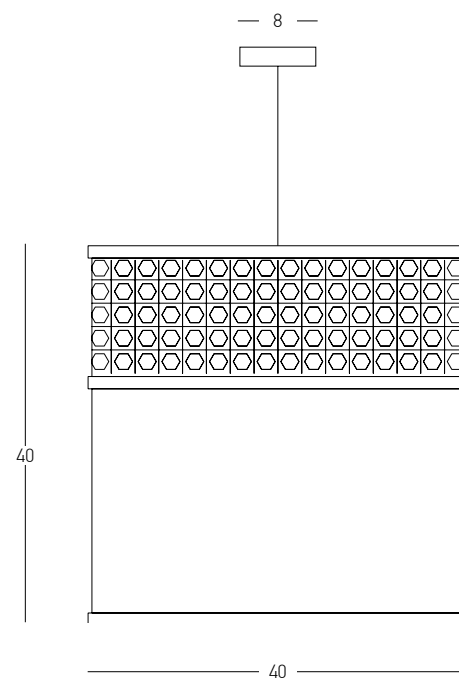

Bulb 1x E27  
 Power 25W MAX  
 Input 220-240V, 50/60Hz  
 Dimensions Ø: 40cm H: 40cm  
 Base Ø: 8cm H: 2cm  
 Material Metal - Bush - Burlap  
 Special Feature 150cm Cable Adjustable  
 Color Natural / **Code 20354**