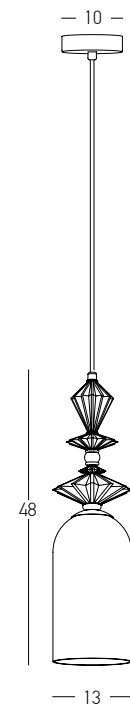

Bulb 1x E27
Power 40W MAX
Input 220-240V, 50/60Hz
Dimensions Ø: 13cm H: 48cm
Base Ø: 10cm H: 2.5cm
Opal Glass Ø: 13cm H: 24cm
Material Metal - Ceramic - Opal Glass
Special Feature 150cm Fabric Cable Adjustable
Color Antique Brass / **Code 22078**