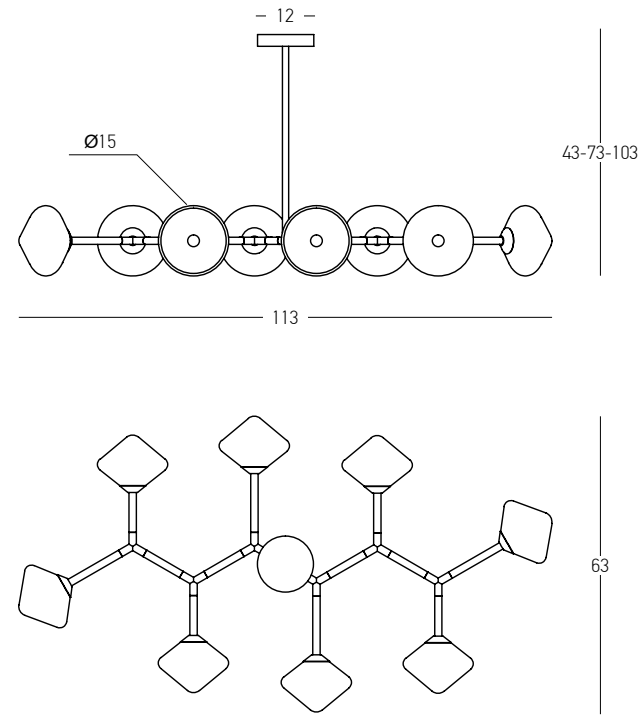

DECORATIVE LIGHTING | DECO

Bulb 8x G9 LED
Power 5W MAX
Input 220-240V, 50/60Hz
Dimensions L: 113cm W: 63cm H: 43-73-103cm
Glass Ø: 15cm
Base Ø: 12cm H: 2.5cm
Material Metal - Clear Glass - Opal Glass
Color Gold Matt / **Code 23023**