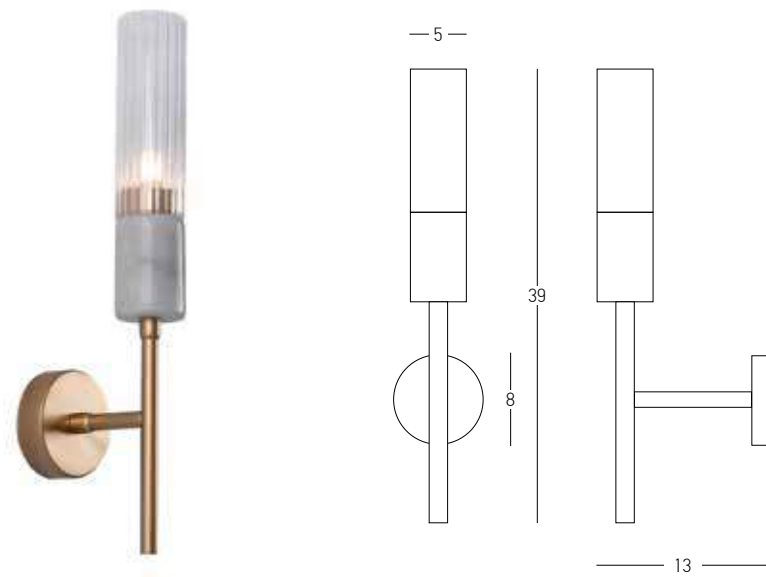

DECORATIVE LIGHTING | MINERAL TEXTURES

Bulb 1x G9 LED
Power 9W MAX
Input 220-240V, 50/60Hz
Dimensions Ø: 5cm L: 13cm H: 39cm
Base Ø: 8cm H: 2cm
Material Metal - Marble - Clear Glass
Color Painted Gold / **Code 20352**