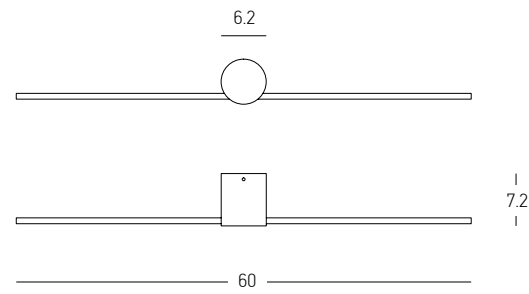

Power 9W
Input 220-240V, 50/60Hz
Color Temperature 3000K
Lumen 720Lm
Cri 80
Dimensions L: 7.2cm W: 60cm H: 6.2cm
Base Ø: 6.2cm L: 7.2cm
Non Dimmable ☒
Material Aluminium
Special Feature IP 44
Profile 0.8 x 0.8cm
Color Sandy Black / **Code 20145**

Power 13W
Input 220-240V, 50/60Hz
Color Temperature 3000K
Lumen 1040Lm
Cri 80
Dimensions L: 7.2cm W: 90cm H: 6.2cm
Base Ø: 6.2cm L: 7.2cm
Non Dimmable ☒
Material Aluminium
Special Feature IP 44
Profile 0.8 x 0.8cm
Color Sandy Black / **Code 20146**