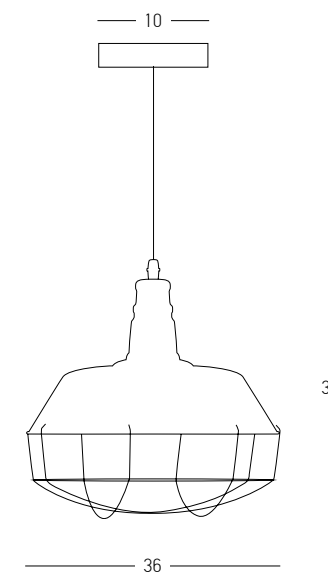

Bulb 1x E27
Power 40W MAX
Input 220-240V, 50/60Hz
Dimensions Ø: 36cm H: 35cm
Base Ø: 10cm H: 2cm
Material Metal - Aluminium
Special Feature 150cm Cable Adjustable
Color Black Matt - White / **Code 1548**