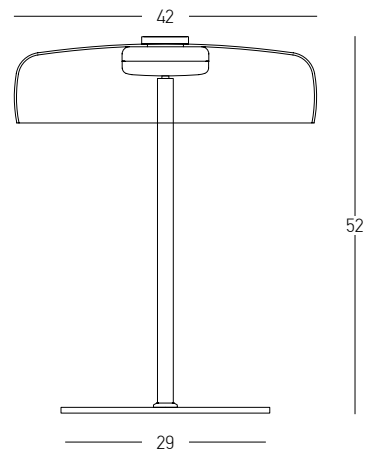

DECORATIVE LIGHTING | DECO

Power 15W
Input 220-240V, 50/60Hz
Color Temperature 3000K
Lumen 1554Lm
Cri 80
Dimensions Ø: 42cm H: 52cm
Glass Ø: 42cm H: 13cm
Base Ø: 29cm H: 1cm
Non Dimmable ☒
Material Metal - Smoked Glass
Special Feature 150cm Cable Available
Movable Shade
Color Black Matt / **Code 23054**