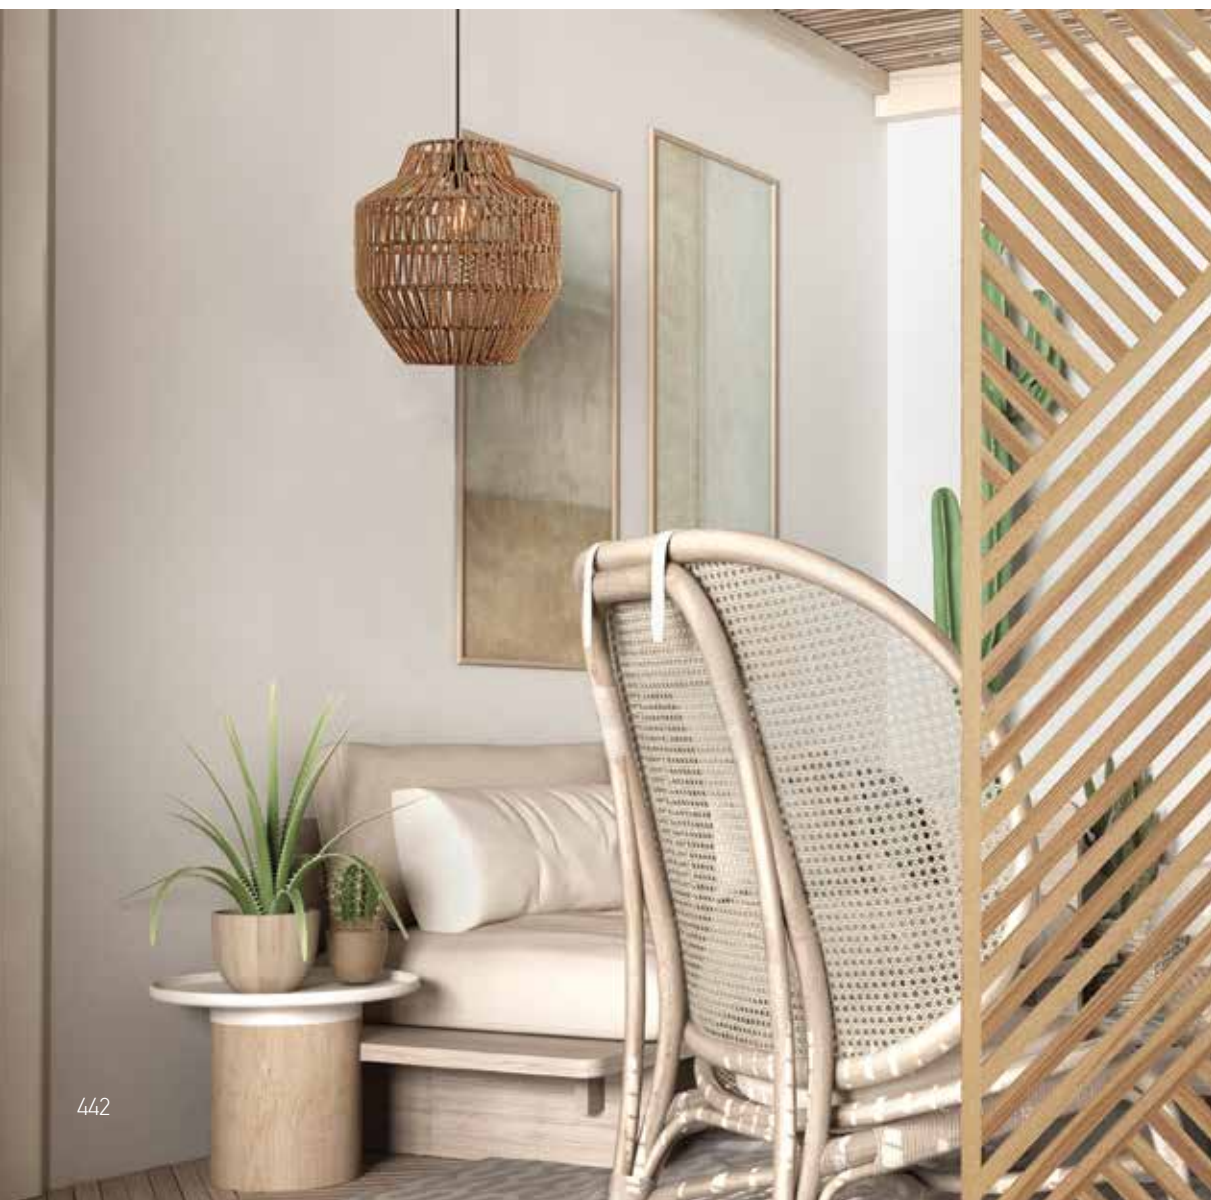

DECORATIVE LIGHTING | BAMBOO & RATTAN

Bulb 1x E27
Power 40W MAX
Input 220-240V, 50/60Hz
Dimensions Ø: 40cm H: 40cm
Base Ø: 10cm H: 2cm
Material Metal - Paper Rope
Special Feature 200cm Cable Adjustable
Color Brown / **Code 20236**

Bulb 1x E27
Power 40W MAX
Input 220-240V, 50/60Hz
Dimensions Ø: 23cm H: 60cm
Base Ø: 10cm H: 2cm
Material Metal - Bamboo
Special Feature 200cm Cable Adjustable
Color Natural / **Code 20154**