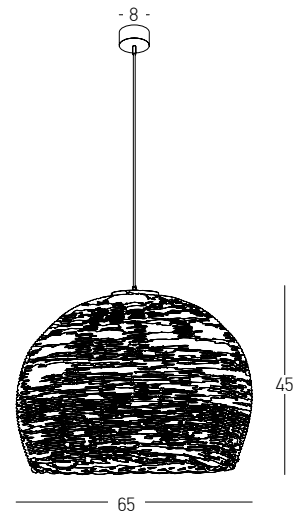

DECORATIVE LIGHTING | BAMBOO & RATTAN

Bulb 1x E27 LED
Power 20W MAX
Input 220-240V, 50/60Hz
Dimensions Ø: 65cm H: 45cm
Base Ø: 8cm H: 3.5cm
Material Metal - Bamboo
Special Feature 200cm Black Fabric Cable Adjustable
Color Brown - Sandy Black / **Code 22172**