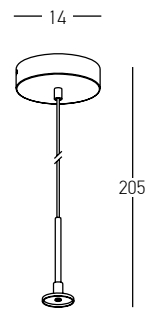

Terminal Diffuser
6V | 5W | 350Lm
3000K | CRi 90 | IP44
Dimmable Triac
Metal - Opal Glass

Black Matt
Code 22231-B

White Matt
Code 22231-W

Gold Matt
Code 22231-G