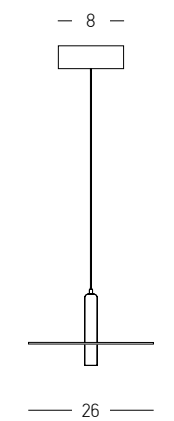

Model Finishing

Sandy Black

Gold Matt

DECORATIVE LIGHTING | DECO

Power 3x5W  
 Input 220-240V, 50/60Hz  
 Color Temperature 3000K  
 Lumen 1590Lm  
 Cri 80  
 Dimensions L: 140cm W: 26cm H: 63cm  
 Base Ø: 8cm H: 3.5cm  
 Shade Ø: 26cm  
 Non Dimmable ☒  
 Material Metal - Aluminium - Leather  
 Special Feature 100cm Cable Adjustable  
 Color Sandy Black / **Code 18138-B**