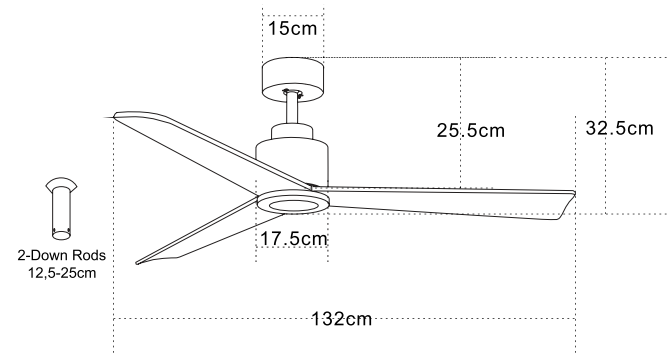

LED Light Source Without Light
Input 220-240V, 50/60Hz
dB 23
Dimensions 52" Ø: 132cm H: 32.5-45cm
Air Flow 175.3m³ min
Night Mode Time Setting 1h / 2h / 4h / 8h
Material Metal - Wood
Special Feature 2 Down Rods 12.5-25cm
Summer Function
Motor Feature AC Motor 57W
3 Speeds
Color Black Matt / **Code 19136-B**