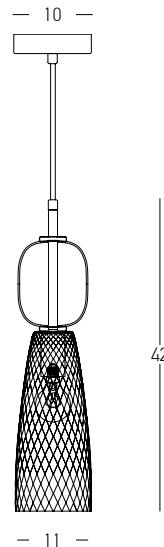

DECORATIVE LIGHTING | GLASS

Bulb 1x E14
Power 40W MAX
Input 220-240V, 50/60Hz
Dimensions Ø: 11cm H: 42cm
Base Ø: 10cm H: 2.5cm
Material Metal - Glass
Special Feature 150cm Cable Adjustable
Color Antique Brass / **Code 23008**