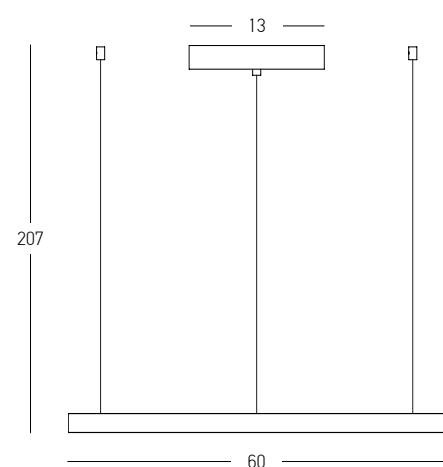

Power	28W
Input	220-240V, 50/60Hz
Color Temperature	3000K
Lumen	1959Lm
Cri	80
Dimensions	Ø: 60cm H: 207cm
Base	Ø: 13cm H: 3cm
Dimmable Triac	○
Material	Aluminium - Silicon
Special Feature	200cm Cable Adjustable Profile L: 2.5cm H: 4cm
Color	Gold Matt / Code 23032
Color	Black Matt / Code 23033

Model Finishing