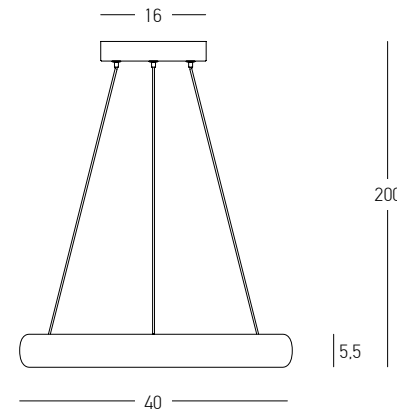

DECORATIVE LIGHTING | CIRCLE

Power 32W
Input 220-240V, 50/60Hz
Color Temperature 3000K
Lumen 1800Lm
Cri 80
Dimensions Ø: 40cm H: 5.5cm
Base Ø: 16cm H: 3.5cm
Dimmable Triac ☐
Material Aluminium - Acrylic
Special Feature 200cm Cable Adjustable
Color Sandy Black / **Code 2044**
Color Sandy White / **Code 2045**
Color Brushed Gold Matt / **Code 2046**