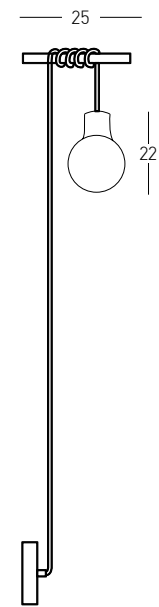

Bulb 1x G9 LED
Power 9W MAX
Input 220-240V, 50/60Hz
Dimensions Ø: 12cm H: 22cm L: 25cm
Base Ø: 8cm H: 3.5cm
Material Metal - Opal Glass
Special Feature 200cm Fabric Cable Adjustable
Opal Glass Ø: 12cm
Color Black Matt - Painted Gold / **Code 22219**