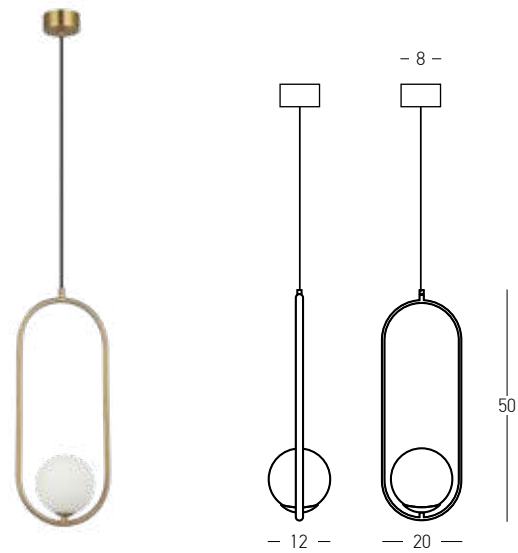

Bulb 1x G9 LED
Power 7W MAX
Input 220-240V, 50/60Hz
Dimensions W: 20cm H: 50cm
Base Ø: 8cm H: 3.5cm
Material Metal - Opal Glass
Special Feature 220cm Fabric Cable Adjustable
Opal Glass Ø: 12cm
Color Gold Matt / **Code 23135**