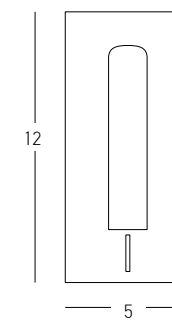

Power 3W
Input 220-240V, 50/60Hz
Color Temperature 3000K
Lumen 180Lm
Cri 80
Dimensions L: 5.5-13.5cm W: 5cm H: 12cm
Non Dimmable ☒
Switch On/Off
Material Metal - Aluminium
Special Feature Stick Ø: 1.6cm H: 9.5cm
Color Black Matt / **Code H80**