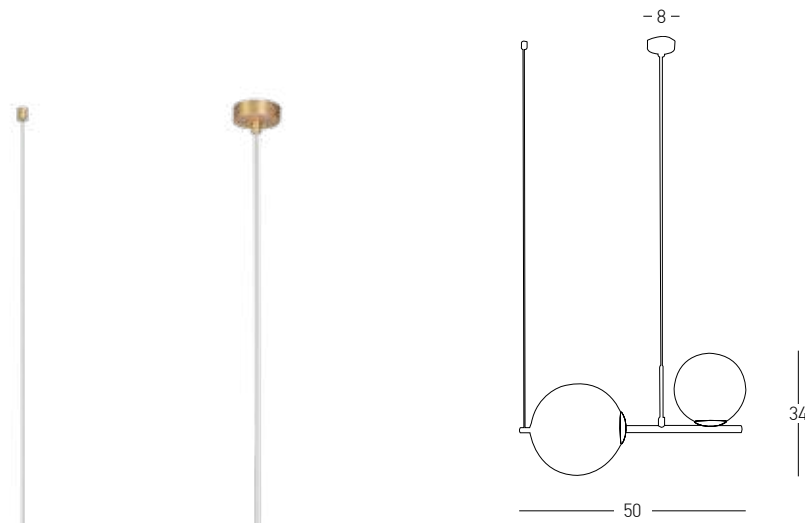

Bulb 2x E27
Power 15W MAX
Input 220-240V, 50/60Hz
Dimensions L: 50cm W: 25cm H: 34cm
Base Ø: 8cm H: 3cm
Material Metal - Opal Glass
Special Feature 200cm Fabric Cable Adjustable
Opal Glass Ø: 25cm / Ø: 15cm
Color Gold Matt / **Code 1997**