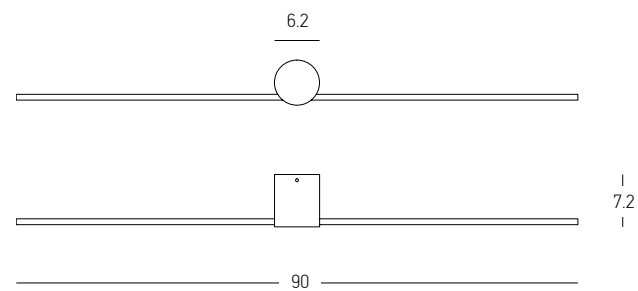

Power 9W
Input 220-240V, 50/60Hz
Color Temperature 3000K
Lumen 720Lm
Cri 80
Dimensions L: 7.2cm W: 60cm H: 6.2cm
Base Ø: 6.2cm L: 7.2cm
Non Dimmable ☒
Material Aluminium
Special Feature IP 44
Profile 0.8 x 0.8cm
Color Sandy Black / **Code 20145**

Power 13W
Input 220-240V, 50/60Hz
Color Temperature 3000K
Lumen 1040Lm
Cri 80
Dimensions L: 7.2cm W: 90cm H: 6.2cm
Base Ø: 6.2cm L: 7.2cm
Non Dimmable ☒
Material Aluminium
Special Feature IP 44
Profile 0.8 x 0.8cm
Color Sandy Black / **Code 20146**