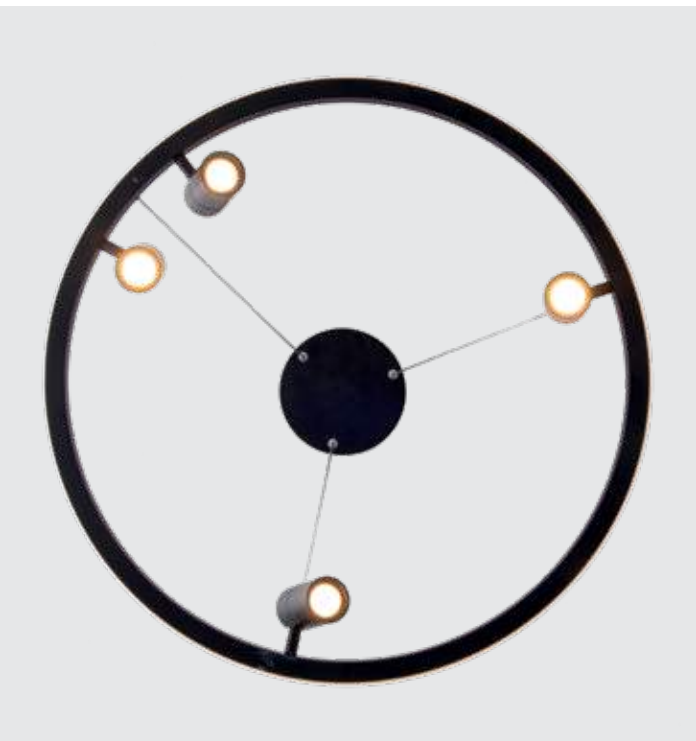

Power 39W + 4x 5W  
 Input 220-240V, 50/60Hz  
 Color Temperature 3000K  
 Lumen 6385Lm  
 Cri 80  
 Dimensions Ø: 79cm H: 200cm  
 Base Ø: 18cm H: 3.5cm  
 Spots Dimensions Ø: 4.5cm H: 8cm  
 Dimmable Triac   
 Material Metal - Aluminium - Silicon  
 Special Feature 200cm Cable Adjustable  
 Movable Spots  
 Profile 2x2cm  
 Color Black Matt / **Code 22013**