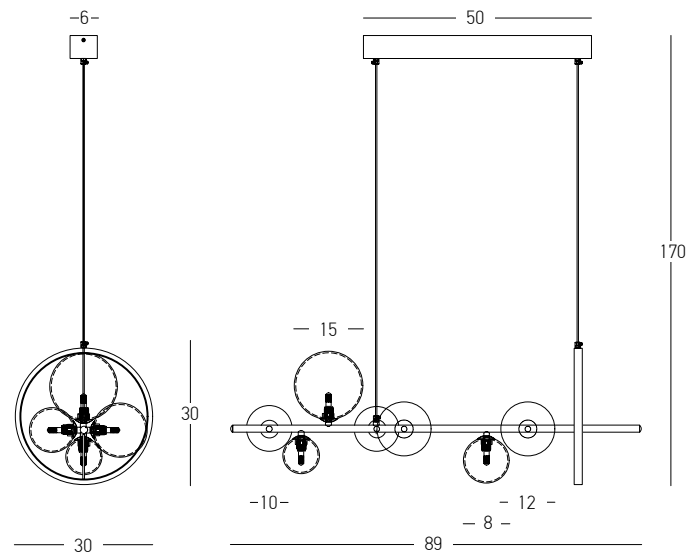

LED 14W
Bulb 7x G9 LED
Power 7W MAX
Input 220-240V, 50/60Hz
Color Temperature 3000K
Lumen 950Lm
Cri 80
Dimensions L: 89cm W: 30cm H: 30cm
Base L: 50cm W: 6cm H: 3.5cm
Dimmable Triac ☒
Material Metal - Aluminium - Glass - Acrylic
Clear Glass $\varnothing$: 15cm | $\varnothing$: 12cm | $\varnothing$: 10cm | $\varnothing$: 8cm
Special Feature 140cm Cable Adjustable
Profile 2x1cm
Color Sandy Black / Code 22063