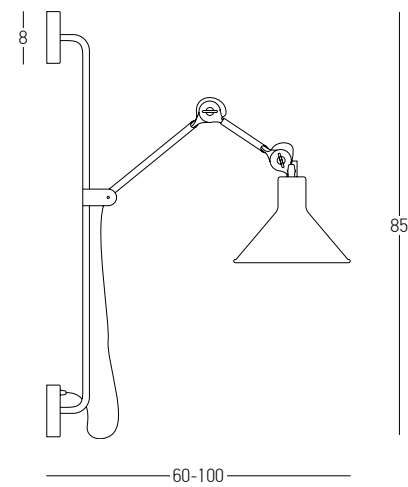

Bulb 1x E27
Power 40W MAX
Input 220-240V, 50/60Hz
Dimensions Ø: 20cm H: 80-110cm
Base Ø: 9cm H: 2cm
Material Metal - Aluminium
Special Feature Shade Ø: 20cm
Color Black Matt - White / **Code 19219**

Bulb 1x E27
Power 40W MAX
Input 220-240V, 50/60Hz
Dimensions L: 60-100cm W: 20cm H: 85cm
Base Ø: 8cm H: 2cm
Material Metal - Aluminium
Special Feature Shade Ø: 20cm
Color Black Matt - White / **Code 19218**