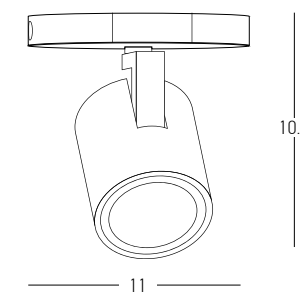

Bulb 1x GU10
Power 50W MAX
Input 220-240V, 50/60Hz
Dimensions L: 7cm W: 11cm H: 10.5cm
Base L: 7cm W: 11cm H: 2.5cm
Material Aluminium
Special Feature Cylinder Ø: 6cm H: 7cm
Color White Matt / **Code 180105**