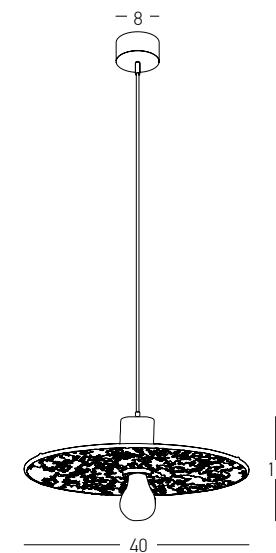

Bulb 1x E27 LED
Power 20W MAX
Input 220-240V, 50/60Hz
Dimensions Ø: 40cm H: 10cm
Base Ø: 8cm H: 3.5cm
Material Metal - Bush
Special Feature 200cm Black Fabric Cable Adjustable
Color Natural - Sandy Black / Code 22173