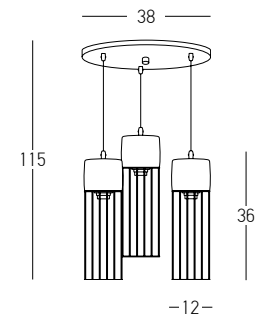

Bulb 3x E27
Power 40W MAX
Input 220-240V, 50/60Hz
Dimensions Ø: 38cm H: 115cm
Base Ø: 38cm H: 2.5cm
Material Metal - Concrete
Special Feature 80cm Fabric Cable Adjustable
Color Concrete - Black Matt Base / **Code 1662**