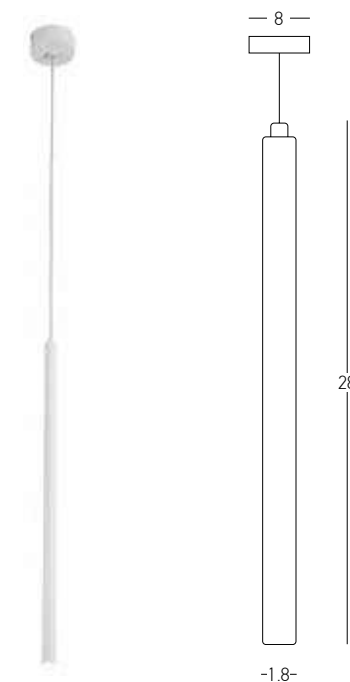

Power 3W
Input 220-240V, 50/60Hz
Color Temperature 2700K
Lumen 150Lm
Cri 80
Dimensions Ø: 1.8cm H: 28cm
Base Ø: 8cm H: 3cm
Non Dimmable ☒
Material Aluminium - Diffuser
Special Feature 130cm Cable Adjustable
Color White Matt / **Code 17008**
Color Black Matt / **Code 17009**