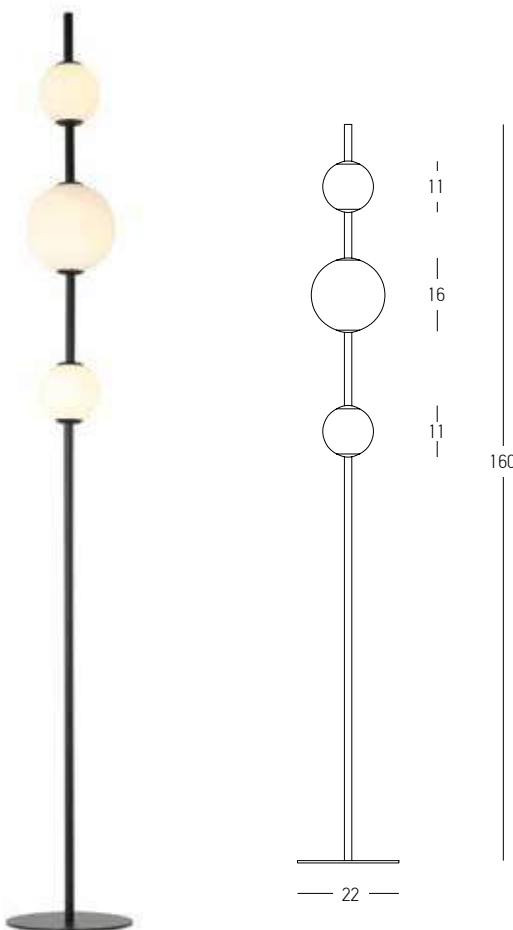

Power 6W
Input 220-240V, 50/60Hz
Color Temperature 3000K
Lumen 480Lm
Cri 80
Dimensions H: 42cm
Base Ø: 14cm H: 0.5cm
Non Dimmable ☒
Material Metal - Opal Glass
Special Feature 100cm Cable Available
Glass Ø: 11cm
Color Black Matt / **Code 20134**