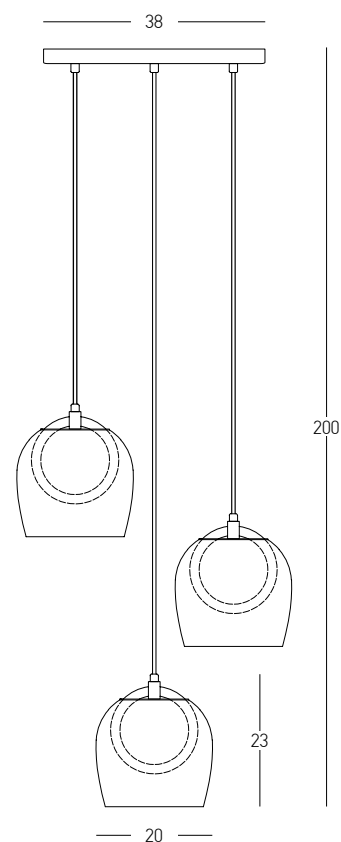

Power 18W
Input 220-240V, 50/60Hz
Color Temperature 3000K
Lumen 1732Lm
Cri 80
Dimensions Ø: 44cm H: 200cm
Glass Ø: 20cm H: 23cm
Base Ø: 38cm H: 3cm
Non Dimmable ☒
Material Metal - Glass
Special Feature 170cm Cable Adjustable
Color Black Matt - Smoked - Champagne - Clear Glass / **Code 23081**