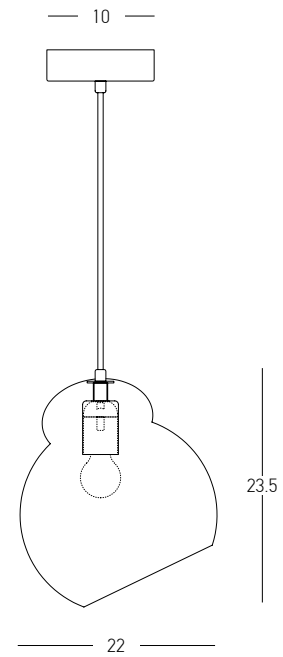

DECORATIVE LIGHTING | GLASS

Bulb 1x E27
Power 40W MAX
Input 220-240V, 50/60Hz
Dimensions Ø: 22cm H: 23.5cm
Base Ø: 10cm H: 2.5cm
Material Metal - Opal Glass
Special Feature 150cm Cable Adjustable
Color White Matt / **Code 23015**