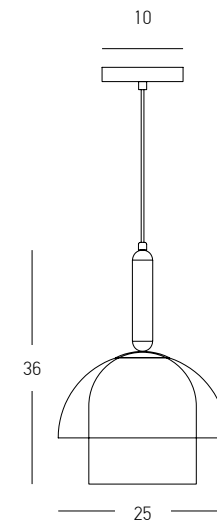

Bulb 1x E27
Power 40W MAX
Input 220-240V, 50/60Hz
Dimensions Ø: 25cm H: 36cm
Base Ø: 10cm H: 2cm
Material Metal - Glass
Special Feature 200cm Cable Adjustable
Color Black Matt - Smoked Grey / **Code 20126**