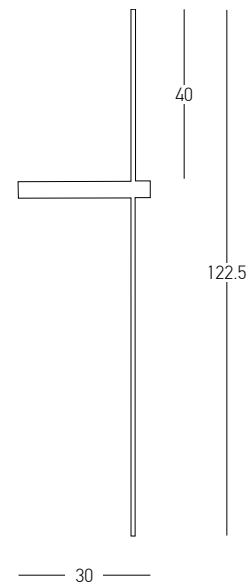

DECORATIVE LIGHTING | WALL

Power 14W
Input 220-240V, 50/60Hz
Color Temperature 3000K
Lumen 960Lm
Cri 80
Dimensions L: 6.3cm W: 30cm H: 122.5cm
Base L: 5cm W: 30cm H: 4cm
Non Dimmable ☒
Material Aluminium - Diffuser
Special Feature Optional Dimming PhaseCut
Color Sandy Black / **Code 19117**