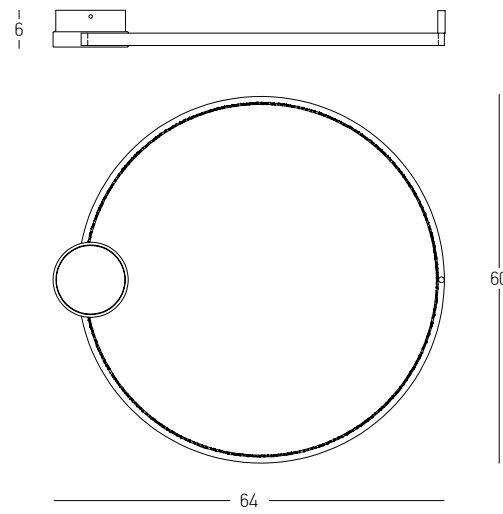

DECORATIVE LIGHTING | DECO

Power 24W
Input 220-240V, 50/60Hz
Color Temperature 3000K
Lumen 1418Lm
Cri 80
Dimensions L: 60cm W: 64cm H: 6cm
Base Ø: 12cm H: 6cm
Dimmable Triac ☐
Material Aluminium - Silicon
Special Feature Profile L: 1.5cm H: 2cm
Color Black Matt - Gold Matt Ring / **Code 23096**
Color Gold Matt - Black Matt Ring / **Code 23098**