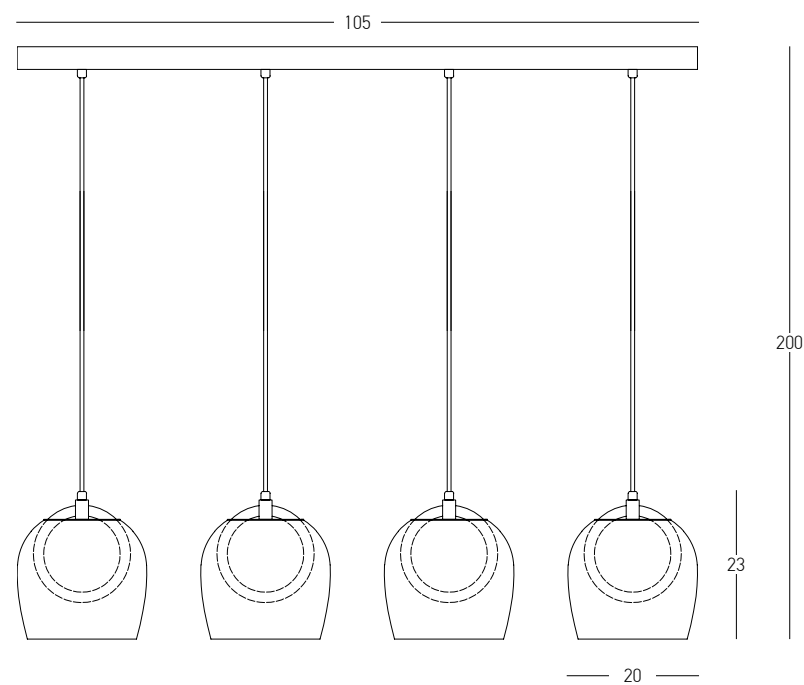

Power 24W
Input 220-240V, 50/60Hz
Color Temperature 3000K
Lumen 2276Lm
Cri 80
Dimensions L: 105cm W: 20cm H: 200cm
Glass Ø: 20cm H: 23cm
Base L: 105cm W: 6.5cm H: 3.5cm
Non Dimmable ☒
Material Metal - Glass
Special Feature 170cm Cable Adjustable
Color Black Matt - Smoked - Clear Glass / **Code 23082**