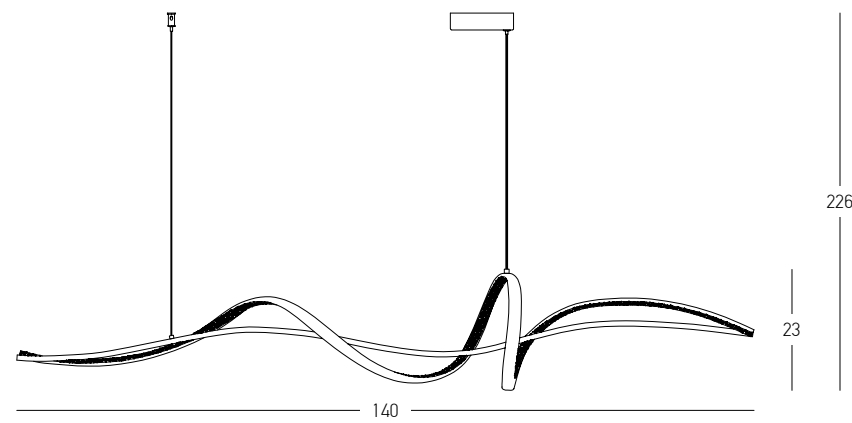

Power	27W
Input	220-240V, 50/60Hz
Color Temperature	3000K
Lumen	2233Lm
Cri	80
Dimensions	L: 140cm W: 20cm H: 23cm
Base	L: 12cm W: 7cm H: 3cm
Dimmable Triac	○
Material	Aluminium - Acrylic
Special Feature	200cm Cable Adjustable
Color	Gold Matt / Code 23108
Color	Black Matt / Code 23109