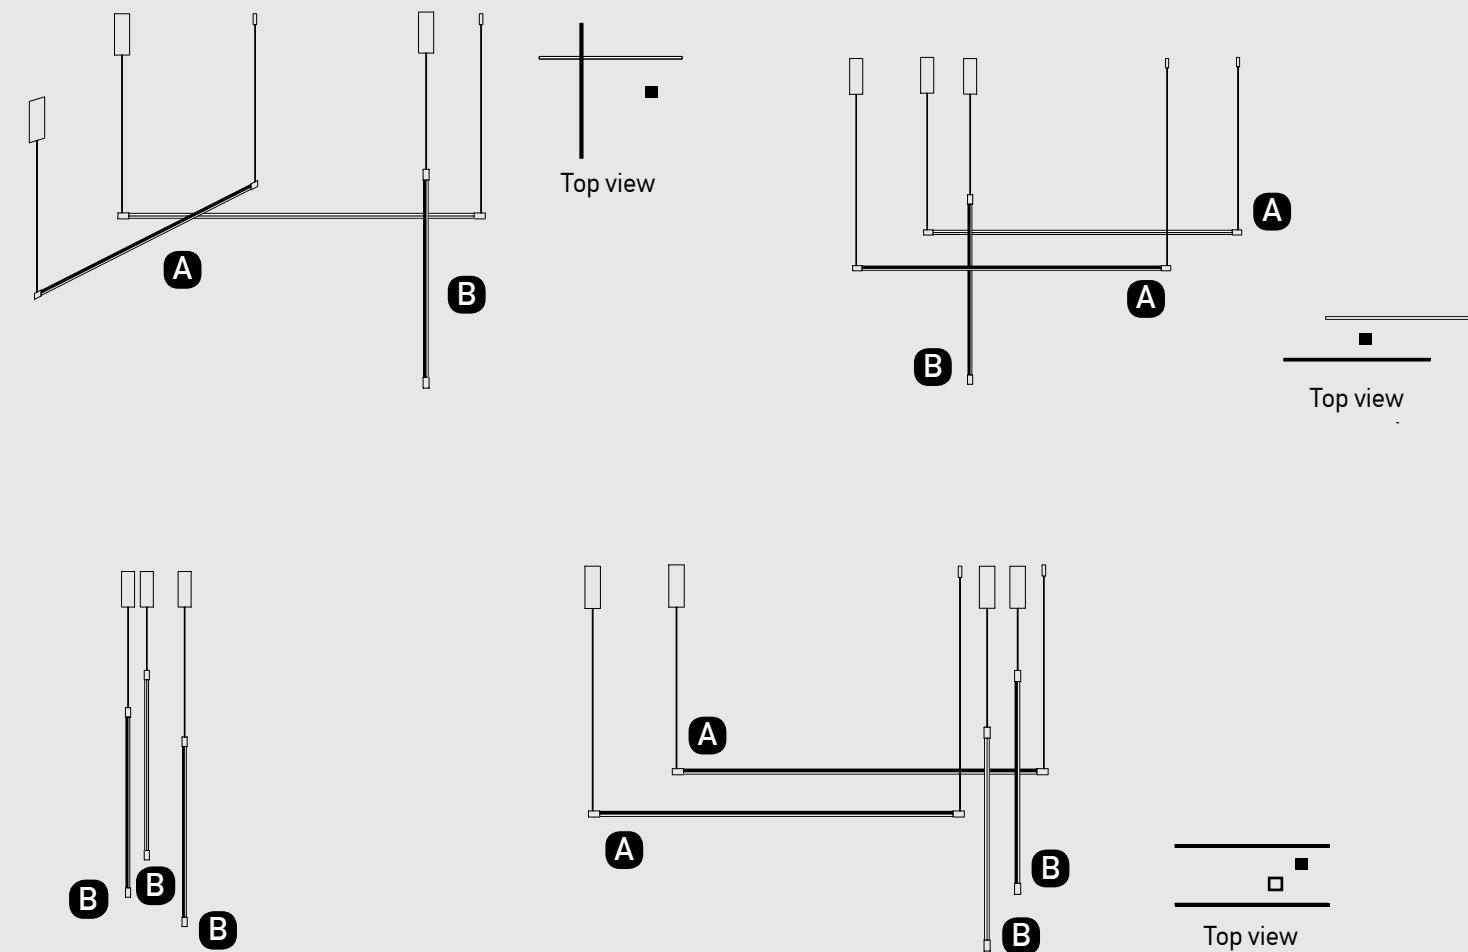

Our Suggestion

Become an artist and make your combination.
Use your imagination to create your masterpiece
with our limitless options.
Minimal design for luxury lighting

Tip Use gold or black color,
as well as different
elevations for a
grand effect.