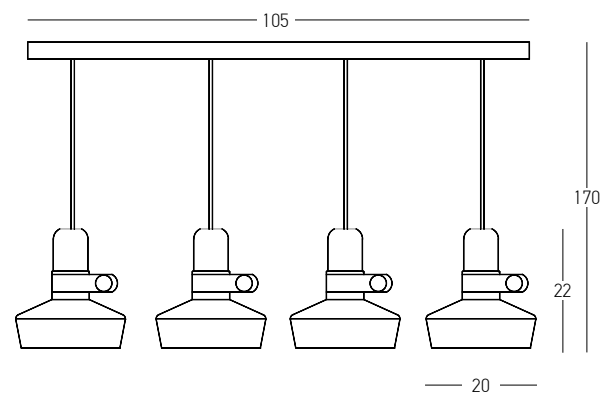

Bulb 1x E27
Power 40W MAX
Input 220-240V, 50/60Hz
Dimensions Ø: 20cm H: 22cm
Base Ø: 10cm H: 2cm
Material Metal - Leather - Wood
Special Feature 200cm Cable Adjustable
Color Black Matt / **Code 1990**
Color White Matt / **Code 1992**

Bulb 4x E27
Power 40W MAX
Input 220-240V, 50/60Hz
Dimensions Ø: 20cm L: 105cm H: 170cm
Base L: 105cm W: 6.5cm H: 2.7cm
Material Metal - Leather - Wood
Special Feature 150cm Cable Adjustable
Color Black Matt / **Code 1993-B**
Color White Matt / **Code 1993-W**