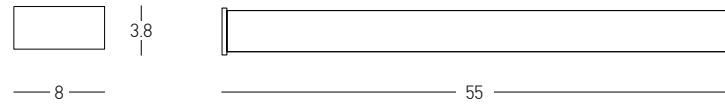

Power 16W
Input 220-240V, 50/60Hz
Color Temperature 3000K
Lumen 1280Lm
Cri 80
Dimensions L: 8cm W: 55cm H: 3.8cm
Non Dimmable ☒
Material Aluminium - Acrylic
Special Feature IP 44
Color Black Matt / **Code 180041-B**