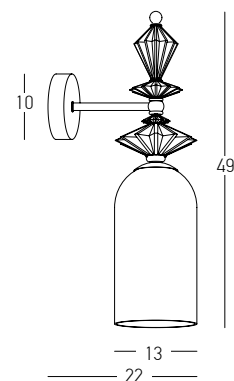

Bulb 1x E27
Power 40W MAX
Input 220-240V, 50/60Hz
Dimensions L: 22cm W: 13cm H: 49cm
Base Ø: 10cm L: 2.5cm
Glass Ø: 13cm H: 24cm
Material Metal - Ceramic - Opal Glass
Color Antique Brass / **Code 22080**