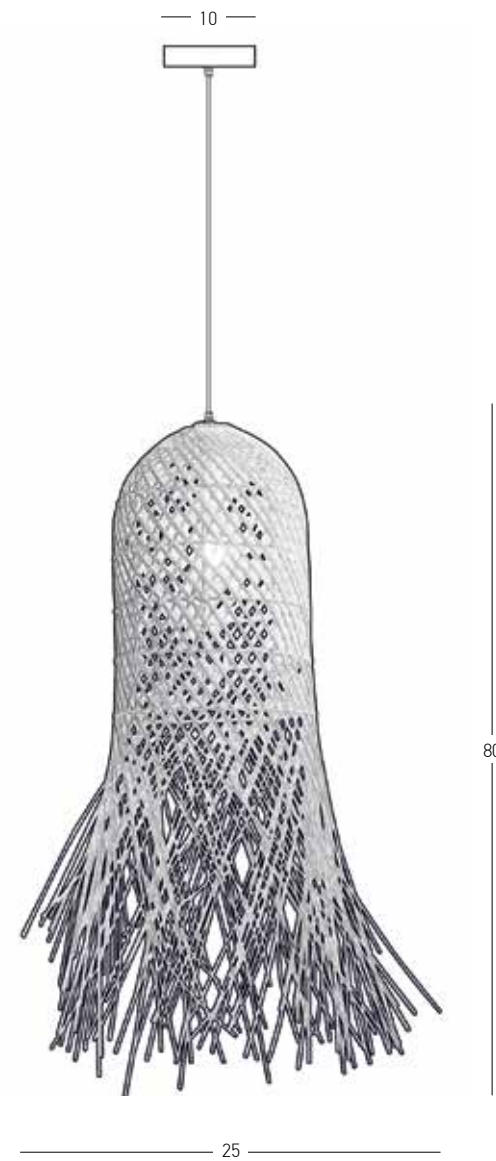

Bulb 1x E27
Power 20W MAX
Input 220-240V, 50/60Hz
Dimensions Ø: 25cm H: 80cm
Base Ø: 10cm H: 2.2cm
Material Metal - Rattan
Special Feature 200cm Fabric Gold Cable Adjustable
Color Natural - Gold Matt Base / **Code 23196**