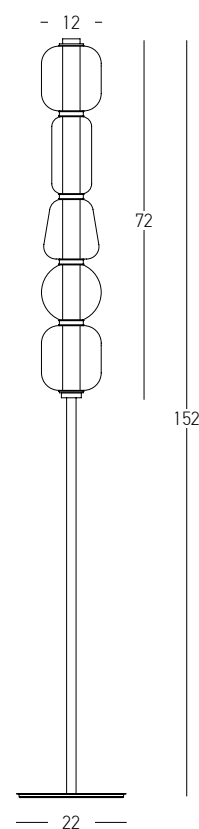

Power 17W
Input 220-240V, 50/60Hz
Color Temperature 3000K
Lumen 1050Lm
Cri 80
Dimensions Ø: 12cm H: 152cm
Base Ø: 22cm
Non Dimmable ☒
Material Metal - Acrylic - Glass
Special Feature 120cm Cable Available
Color Gold Matt - Champagne Glass / **Code 23063**
Color Black Matt - Smoked Glass / **Code 23064**