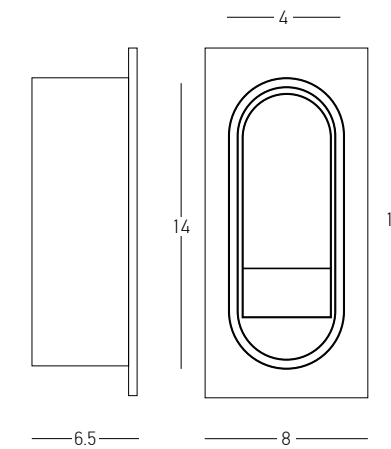

Power 3W
Input 220-240V, 50/60Hz
Color Temperature 3000K
Lumen 240Lm
Cri 80
Dimensions W: 8cm H: 19cm
Depth 6.5cm
Non Dimmable ☒
Switch On/Off
Material Metal - Aluminium
Cutting Hole 17x6cm
Special Feature Stick W: 4cm H: 14cm
Color Black Matt / **Code H43**