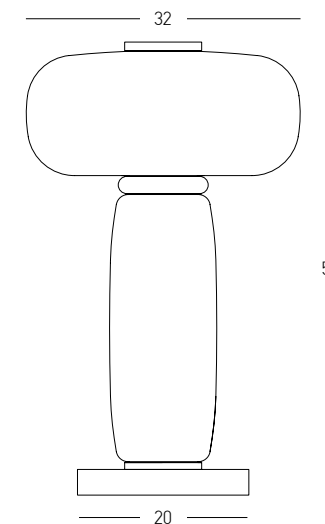

Power 23W
Input 220-240V, 50/60Hz
Color Temperature 3000K
Lumen 2410Lm
Cri 80
Dimensions Ø: 32cm H: 53cm
Base Ø: 20cm
Non Dimmable ☒
Material Metal - Smoked Glass - Opal Glass
Special Feature 150cm Cable Available
Color Black Matt / **Code 23085**