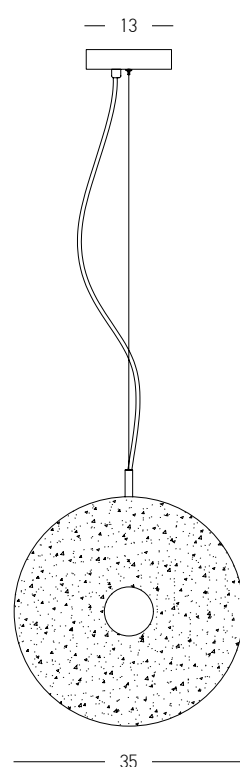

Power 11W
Input 220-240V, 50/60Hz
Color Temperature 3000K
Lumen 1172Lm
Cri 80
Dimensions Ø: 35cm W: 5cm
Base Ø: 13cm H: 2.5cm
Non Dimmable ☒
Material Metal - Glass
Special Feature 200cm Cable Adjustable
Color Black Matt - Smoked Glass / **Code 23074**
Color Black Matt - Clear Glass / **Code 23075**