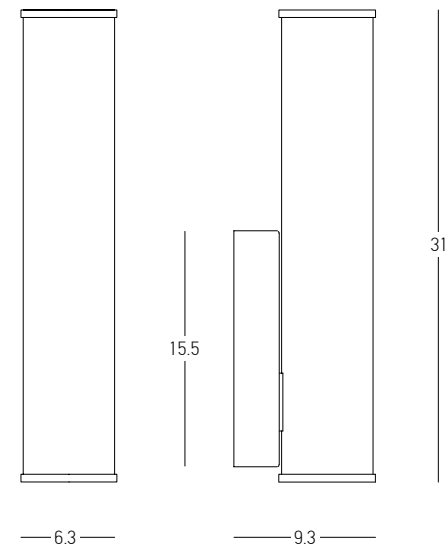

Power 7W
Input 220-240V, 50/60Hz
Color Temperature 3000K
Lumen 760Lm
Cri 80
Dimensions L: 6.3cm W: 9.3cm H: 31cm
Base L: 3cm W: 6cm H: 15.5cm
Non Dimmable ☒
Material Metal - Aluminium - Acrylic
Special Feature IP44
Color Chrome / **Code 22087**