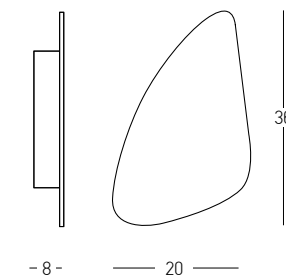

Bulb 2x G9 LED
Power 7W MAX / Bulb
Input 220-240V, 50/60Hz
Dimensions L: 8cm W: 20cm H: 36cm
Material Metal - Marble
Color White Marble / **Code 18153-B**