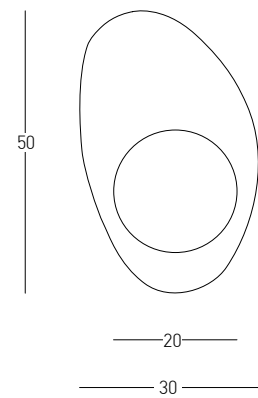

Bulb 1x E27
Power 20W MAX
Input 220-240V, 50/60Hz
Dimensions L: 24cm W: 30cm H: 50cm
Base Ø: 15cm H: 3cm
Material Metal - Opal Glass
Special Feature Opal Glass Ø: 20cm
Color Painted Gold / **Code 22200**