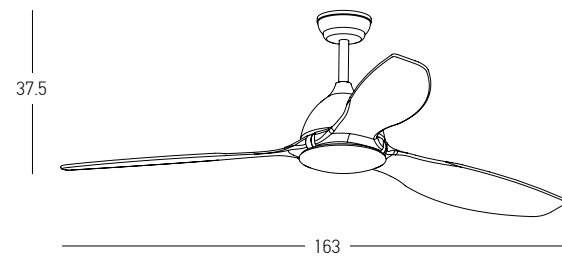

LED Light Source Without Light
Input 220-240V, 50/60Hz
dB 23
Dimensions 64" Ø: 163cm H: 37.5-50cm
Air Flow 178m³ min
Night Mode Time Setting 1h / 2h / 4h / 8h
Material Metal - ABS
Special Feature 2 Down Rods 12.5-25cm
Summer Function
Possibility of Installation on a Sloping Roof - 20°
Motor Feature AC Motor 70W
3 Speeds
Color Black Matt / **Code 20258**