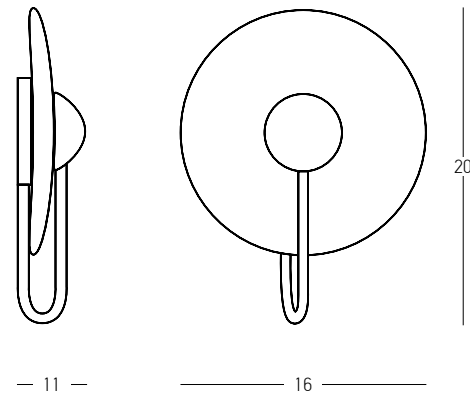

Power 3W
Input 220-240V, 50/60Hz
Color Temperature 3000K
Lumen 210Lm
Dimensions L: 11cm Ø: 16cm H: 20cm
Non Dimmable ☒
Material Metal - Marble
Color White Marble - Sandy Black / **Code 18168**
Color White Marble - Corten / **Code 22221**

Model Finishing