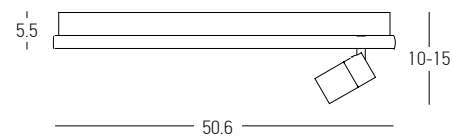

Power 61W + 2x5W
Input 220-240V, 50/60Hz
Color Temperature 3000K
Lumen 6700Lm
Cri 80
Dimensions Ø: 50.6cm H: 10-15cm
Spots Dimension Ø: 4.5cm L: 8cm
Dimmable Triac ☒
Material Metal - Aluminium - Silicon
Special Feature Movable Spots
Color White Matt - Black Matt / **Code 22014**
Color White Matt / **Code 22015**