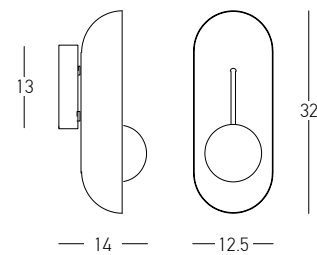

Bulb 1x G9 LED
Power 7W MAX
Input 220-240V, 50/60Hz
Dimensions L: 14cm W: 12.5cm H: 32cm
Base Ø: 13cm H: 3cm
Material Metal - Opal Glass
Special Feature Opal Glass Ø: 8cm
Color Painted Gold - Golden Leaf / **Code 22059**