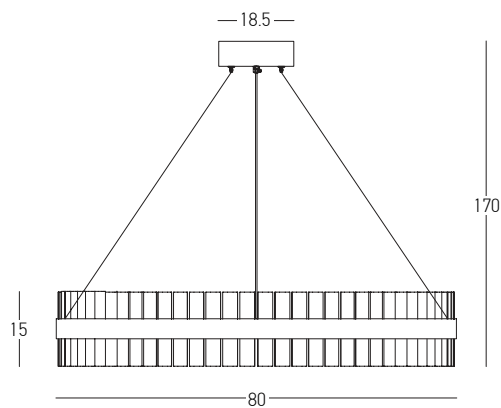

Power 56W
Input 220-240V, 50/60Hz
Color Temperature 3000K
Lumen 3610Lm
Cri 80
Dimensions Ø: 60cm H: 15cm
Base Ø: 18.5cm H: 5cm
Dimmable Triac ☐
Material Stainless Steel - Clear Glass
Special Feature 150cm Cable Adjustable
Profile 3.5x4cm
Color Gold Matt / **Code 22039**