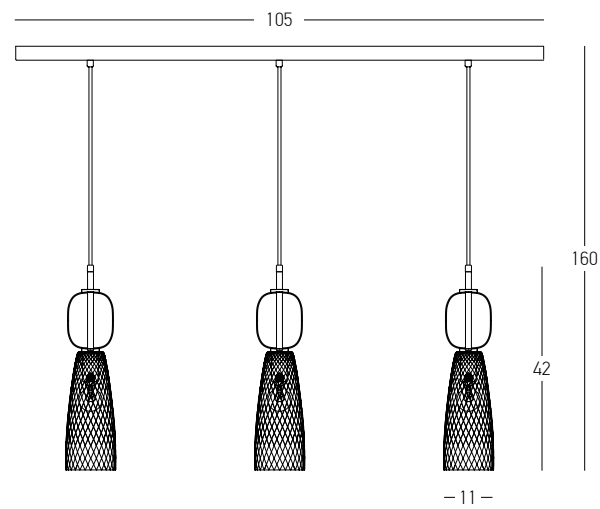

Bulb 3x E14
Power 40W MAX
Input 220-240V, 50/60Hz
Dimensions L: 105cm W: 6.5cm H: 160cm
Base L: 105cm W: 6.5cm H: 2.7cm
Glass Ø: 11cm H: 42cm
Material Metal - Glass
Special Feature 120cm Cable Adjustable
Color Black Matt Base - Antique Brass / **Code 23009**