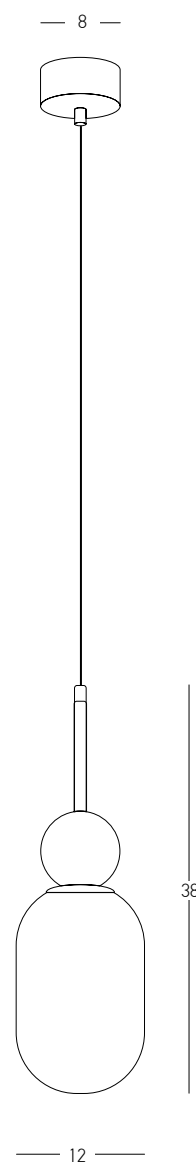

Bulb 1x E27
Power 40W MAX
Input 220-240V, 50/60Hz
Dimensions Ø: 12cm H: 38cm
Base Ø: 8cm H: 3.5cm
Material Metal - White Marble - Opal Glass
Special Feature 220cm Fabric Cable Adjustable
Color Black Matt - Gold Matt / **Code 22215**