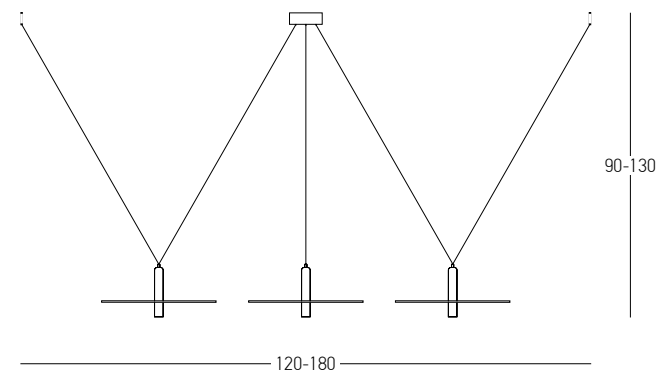

Power	3x 7W
Input	220-240V, 50/60Hz
Color Temperature	3000K
Lumen	2305Lm
Cri	80
Dimensions	Ø: 120-180cm L: 120-180cm H: 90-130cm
Base	Ø: 8cm H: 3.5cm
Shade	Ø: 35cm H: 15cm
Non Dimmable	☒
Material	Metal - Aluminium
Special Feature	150cm Cable Adjustable
Color	Sandy Black / Code 23229
Color	Army Green / Code 23230