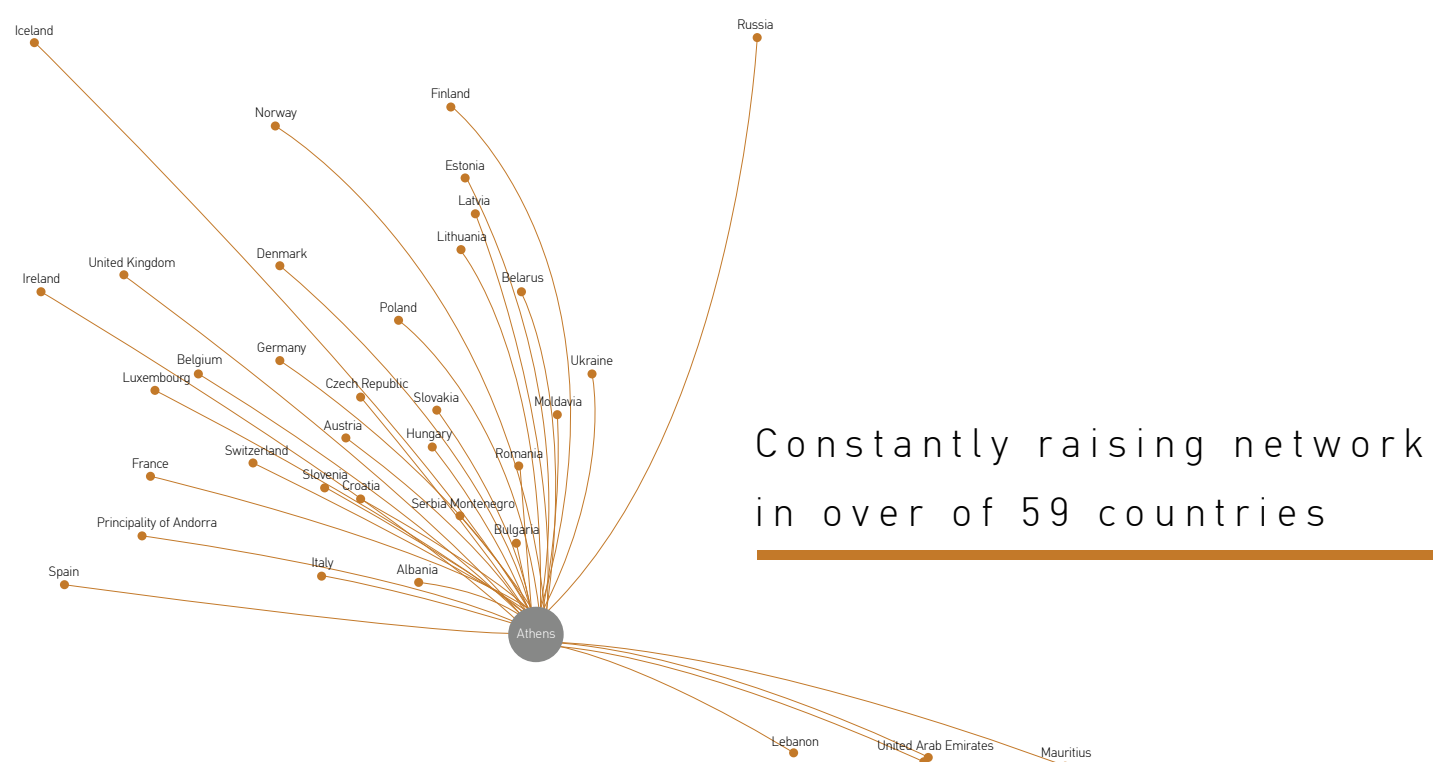

we make  
it easy

Virtual Light - ZambelisLights App

4 steps choose the right Lamp for your place

Download the  
Virtual Light App

Chose from the  
categories the  
lamp you like

See it through your  
mobile camera

Enjoy your  
new Home Life!

Constantly raising network  
in over of 59 countries