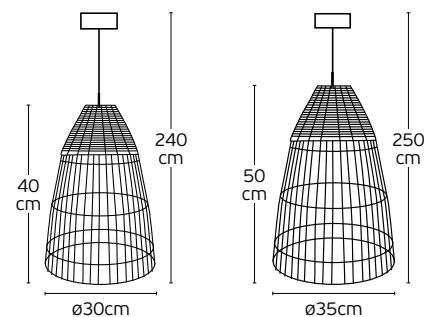

Details

Voltage **240V**.
E27.
Working temperature **-20°C ~ 40°C**.
Cable **2 m white fabric cable + white**

ceiling plate.
Material **Bamboo**.
IP Rating **IP20**.
Guarantee **2 years**