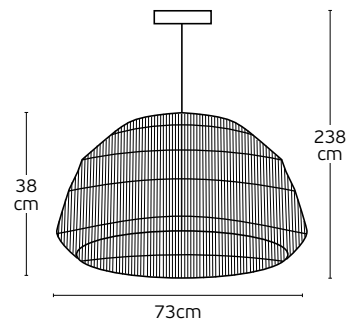

Pendant Lights

Lis

VK/03148PE/73

VK/03148PE/73

Code
75169-481724

Model
VK/03148PE/73
● Black. E27. Max 20W (LED)

Box
1pc

Details

Voltage **240V**.
E27.
Working temperature **-20°C ~ 40°C**.
Cable **2 m black fabric cable + black**

ceiling plate.
Material **PC Rattan, metal**.
IP Rating **IP20**.
Guarantee **2 years**