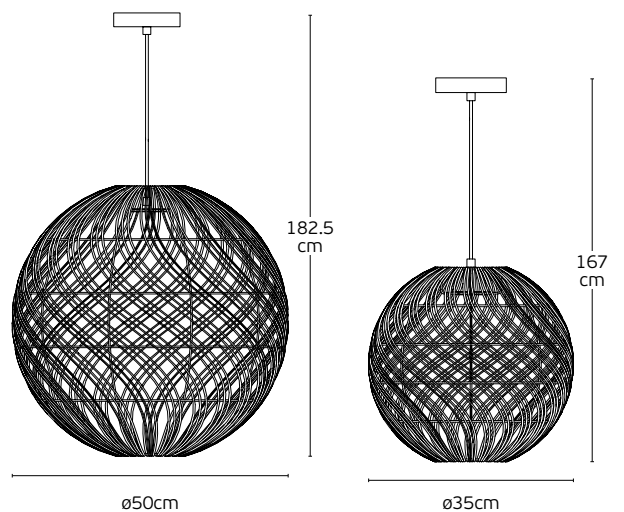

#### Details

Material **Metal canopy, Rattan shade, textile cable**  
Location **Ceiling**  
Input voltage **AC220-240V**

Lampholder **E27**  
Cable length **1300mm**  
Guarantee **2 years**

**IP20**