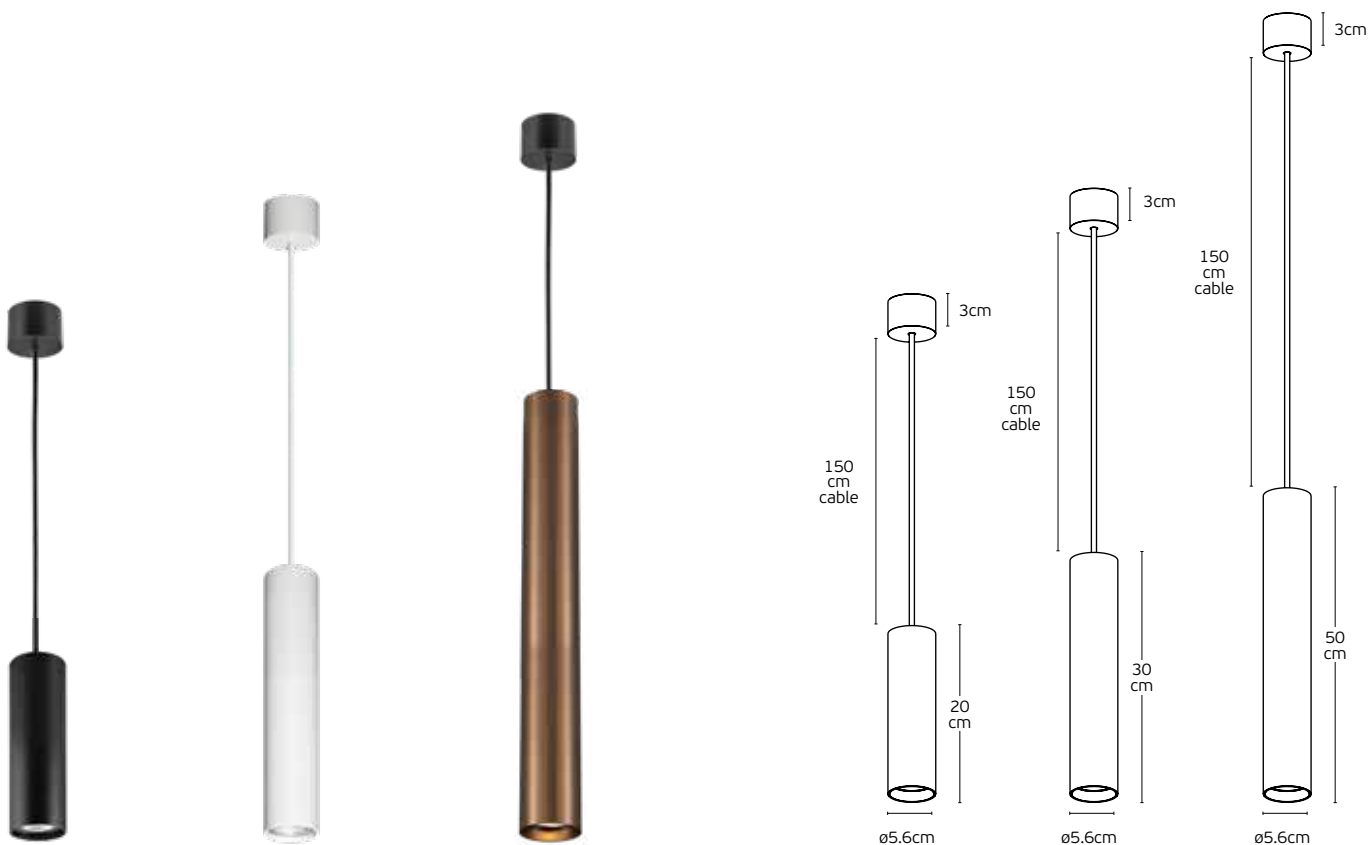

Pendant Lights

Edelle

VK/03087/PE/20/B

VK/03087/PE/30/W

VK/03087/PE/50/DB

VK/03087/PE/20

Code	Model	Box
75169-278108	VK/03087/PE/20/B ● Sanded black. GU10. Max. 12W. (LED)	25pcs
75169-277108	VK/03087/PE/20/W ○ Sanded white. GU10. Max. 12W. (LED)	25pcs
75169-279108	VK/03087/PE/20/DB ● Dark Bronze. GU10. Max. 12W. (LED)	25pcs

VK/03087/PE/30

Code	Model	Box
75169-280108	VK/03087/PE/30/B ● Sanded black. GU10. Max. 12W. (LED)	20pcs
75169-281108	VK/03087/PE/30/W ○ Sanded white. GU10. Max. 12W. (LED)	20pcs
75169-282108	VK/03087/PE/30/DB ● Dark Bronze. GU10. Max. 12W. (LED)	20pcs