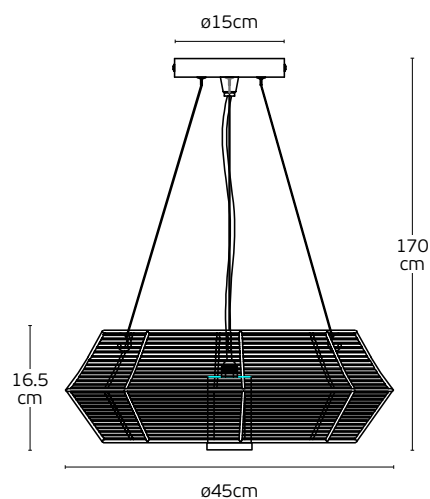

Details

Material **Metal canopy, Metal shade, stainless steel wire rope, rubber cable**
Location **Ceiling**

Input voltage **AC220-240V**
Lampholder **GU10**
Cable length **1536mm**
Guarantee **2 years**

IP44