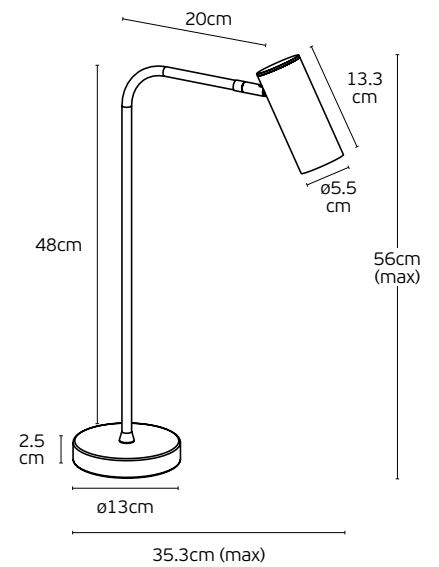

VK/03096

Code
64174-028108

Model
VK/03096/B
● Black sanded. GU10. Max. 12W. (LED)

Box
6pcs

Details

Voltage 230V.
Lampholder GU10.

Material Aluminium, metal.