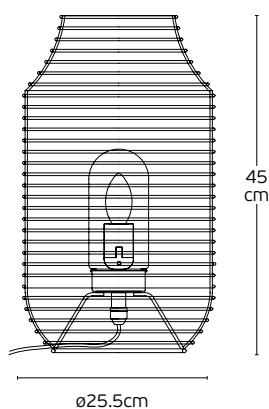

Outdoor Decorative Lights

Berd

ø25.5cm

ø30cm

ø40cm

VK/01125/TL/B

VK/01126/TL/B/30

VK/01127/TL/B/40

Code	Model	Box
61171-298741	VK/01125/TL/B ● Black. E27. Max. 20W. (LED)	1pc
61171-299741	VK/01126/TL/B/30 ● Black. E27. Max. 20W. (LED)	1pc
61171-300741	VK/01127/TL/B/40 ● Black. E27. Max. 20W. (LED)	1pc

Details

Material Plastic rattan shade, clear glass cover for the lamp rubber cable Location Table

Input voltage AC220-240V
Lampholder E27
Cable length 3000mm

IP44