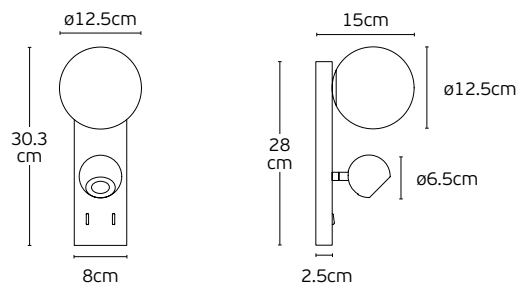

Details

Material **Aluminium & iron & glass**
Lighting source **CREE COB + EDISON 0.5x16**
Led driver **EAGLERISE 6W500mA + 6W350mA**
Driver **output 5-18V**
Voltage **AC220-240V**
Location **Wall**

Color led **3000K**
Beam angle **120° + 25°**
Working temperature **-20°C - 50°C**
Lifetime **50.000hrs**
Dimmable **No**
Guarantee **3 Years**