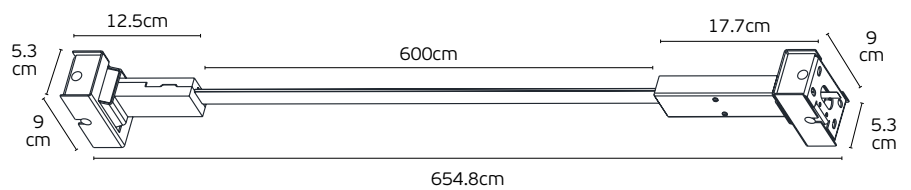

Details

DC 24V.
Working temperature <45°C.
Material Stainless steel+iron.
Length 6m or 12m.

Attention: Max width of LED Strip cannot be over 10mm.
The power supply put inside the ceiling!
Guarantee 2 years.