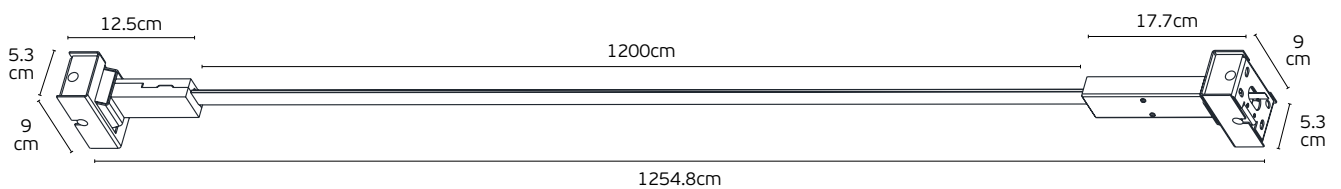

Details

DC 24V.
Working temperature <45°C.
Material Stainless steel+iron.
Length 6m or 12m.

Attention: Max width of LED Strip cannot be over 10mm.
The power supply put inside the ceiling!
Guarantee 2 years.