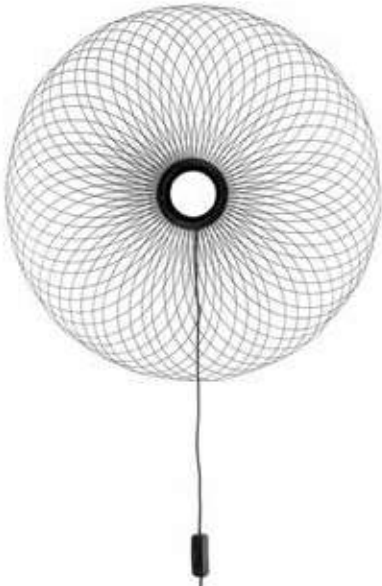

Polla

VK/04255WA/B (like a cloud)