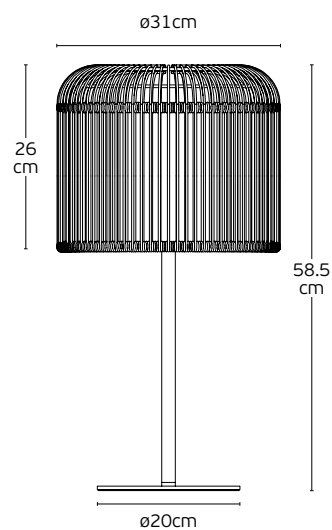

#### Details

Material **Metal canopy, Rattan+PC shade, rubber cable**  
Location **Table**  
Input voltage **AC220-240V**

Lampholder **E27**  
Cable length **3000mm**  
Guarantee **2 years**