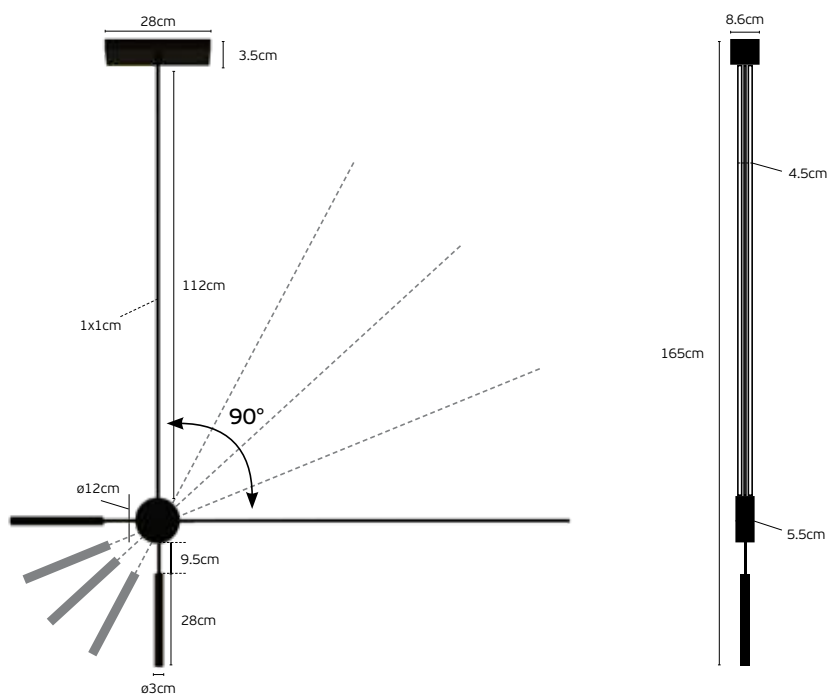

Ceiling led lights

Acrovatis

VK/04491/PE/B

VK/04491/PE

Code 71164-178721	Model VK/04491/PE/B/W ● Black sand. 3000K. 5W+15W. 350lm + 533lm. CRI>90	Box 1pc
71164-179721	VK/04491/PE/B/C ● Black sand. 4000K. 5W+15W. 425lm + 592lm. CRI>90	1pc

Details

AC220-240V 50/60Hz.
LED spotlight + floodlight
Driver Meanwell.
Angle 24°+120°.
No Dimmable.

Lifetime 20.000 hrs.
Working temperature -20°C~45°C.
Material Aluminium.
Installation Surface-Mounted.

5 years guarantee

IP20