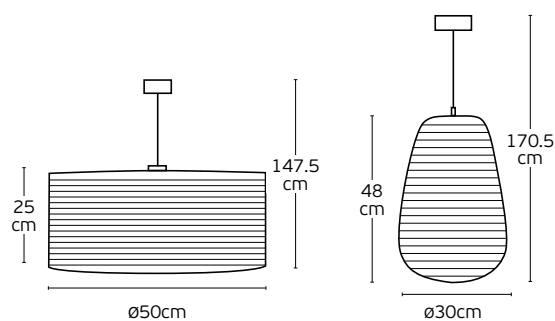

Details

Input voltage **AC220-240V**
Lampholder **E27**
Working temperature **-20°C ~ 40°C**.

Cable **1 m fabric cable + ceiling plate**.
Material **Paper**.