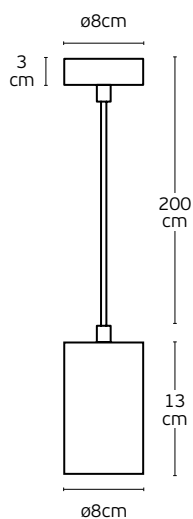

Natural wood

Black

IP20