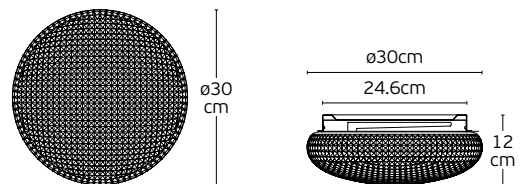

VK/04578/CE

Code
71165-006741

Model
VK/04578/CE/GD/W
● Gold. 3000K. 1.200lm. 12W. CRI>80.

Box
6pcs

Details

Input voltage **AC220-240V**
Beam Angle **120°**.
Dimmable **Yes**
Type of Led **SMD**

Lifetime **30.000hrs**.
Working temperature **-20°C → 75°C**
Material **Stainless steel/Opal glass**.
Guarantee **3 years**.