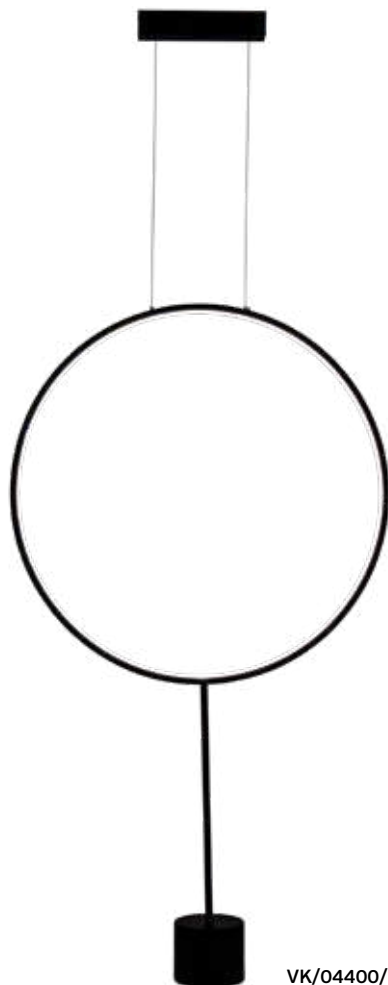

Pendant Lights Led

Sada

VK/04400/B/W

Dimmable

VK/04400

Code
71164-017724

Model
VK/04400/B/W
● **Matt Black**, 3000K, 2.070lm, 19W, CRI>80

Box
1pc

Details

Led Pendant Light **220-240V**.
Type of Led **OSRAM 2835** with driver.
Dimmable Euchip Triac.
Lifetime **20.000hrs**.

Working temperature **-20°C → 40°C**.
Material **Iron+aluminium+acrylic**.
Cable **1.4m**.

5 years guarantee

IP20