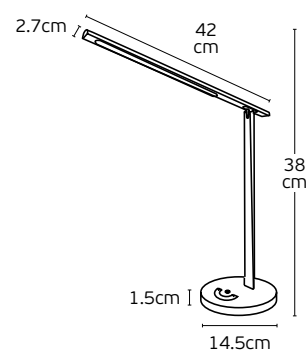

Floor & Table Lights Led

Nia

VK/04238

Code 58610-115728	Model VK/04238/W/WCD ○ White. 3000K-6000K. 650lm. 7W. CRI>80.	Box 8pcs
58610-116728	VK/04238/B/WCD ● Black. 3000K-6000K. 650lm. 7W. CRI>80.	8pcs

Details

Voltage **220-240V**.
Type of LED **SMD**.
Working temperature **-25°C → 45°C**.
Lifetime **25.000hrs**.

Clicks **25.000**.
Material **Aluminium, ABS, PC**.
Guarantee **2 years**.