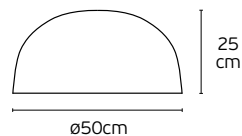

Details

Voltage **240V.**
E27.
Working temperature **-20°C ~ 40°C.**

Material **Aluminium.**
Guarantee **2 years**

IP20