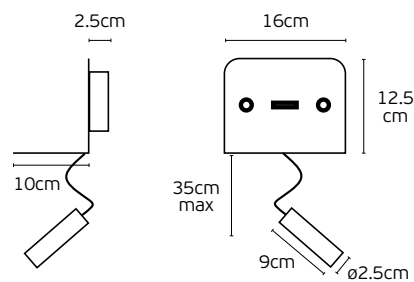

Details

Voltage **220-240V**.
CRI>**70**.
Type of LED **SMD Samsung 3535/ Edison 2835**.
Beam angle **25°**.
No dimmable.

Lifetime **30.000hrs**.
Working temperature **-20°C → 45°C**.
Material **Aluminium, iron, acrylic**.
USB charger.
Guarantee **2 years**.