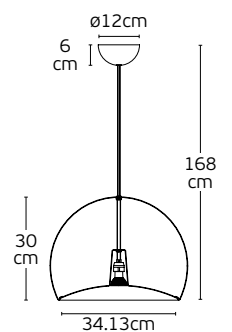

Details

Input voltage **AC220-240V**
Lampholder **GU10**
Working temperature **-20°C → 45°C**.
Material **Metal shade, black textile cable,**

metal canopy.
Included Led lamp **5W, 3000K, 435lm.**
Guarantee **3 years.**

IP20