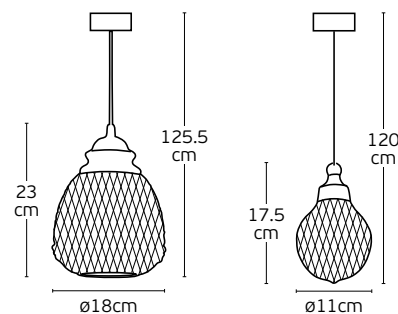

Details

Voltage 240V.
E27. (VK/03068/PE/BR),
G9. (VK/03069/PE/BR)

Working temperature -20°C ~ 40°C.
Cable 1 m + ceiling plate.
Material Metal, Glass.