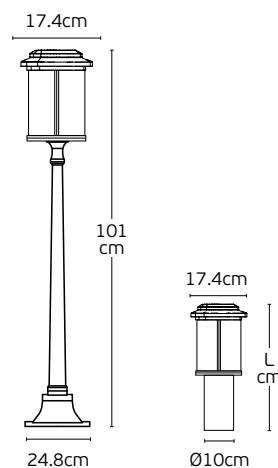

VK/03203/100

Code	Model	Box
75169-385694	VK/03203/100/B ● Black. E27. Max 20W (LED). L101cm	1pc

Details

Voltage **230V**.
Lampholder **E27**.
Material **Aluminium + clear glass**.
Guarantee **2 years**.

VK/03203

Code	Model	Box
75169-380694	VK/03203/30/W ○ White. E27. Max 20W (LED). L29.4cm	1pc
75169-379694	VK/03203/30/B ● Black. E27. Max 20W (LED). L29.4cm	1pc
75169-382694	VK/03203/60/W ○ White. E27. Max 20W (LED). L60cm	1pc
75169-381694	VK/03203/60/B ● Black. E27. Max 20W (LED). L60cm	1pc
75169-384694	VK/03203/80/W ○ White. E27. Max 20W (LED). L80cm	1pc
75169-383694	VK/03203/80/B ● Black. E27. Max 20W (LED). L80cm	1pc

Details

Voltage **230V**.
Lampholder **E27**.
Material **Aluminium + clear glass**.
Guarantee **2 years**.