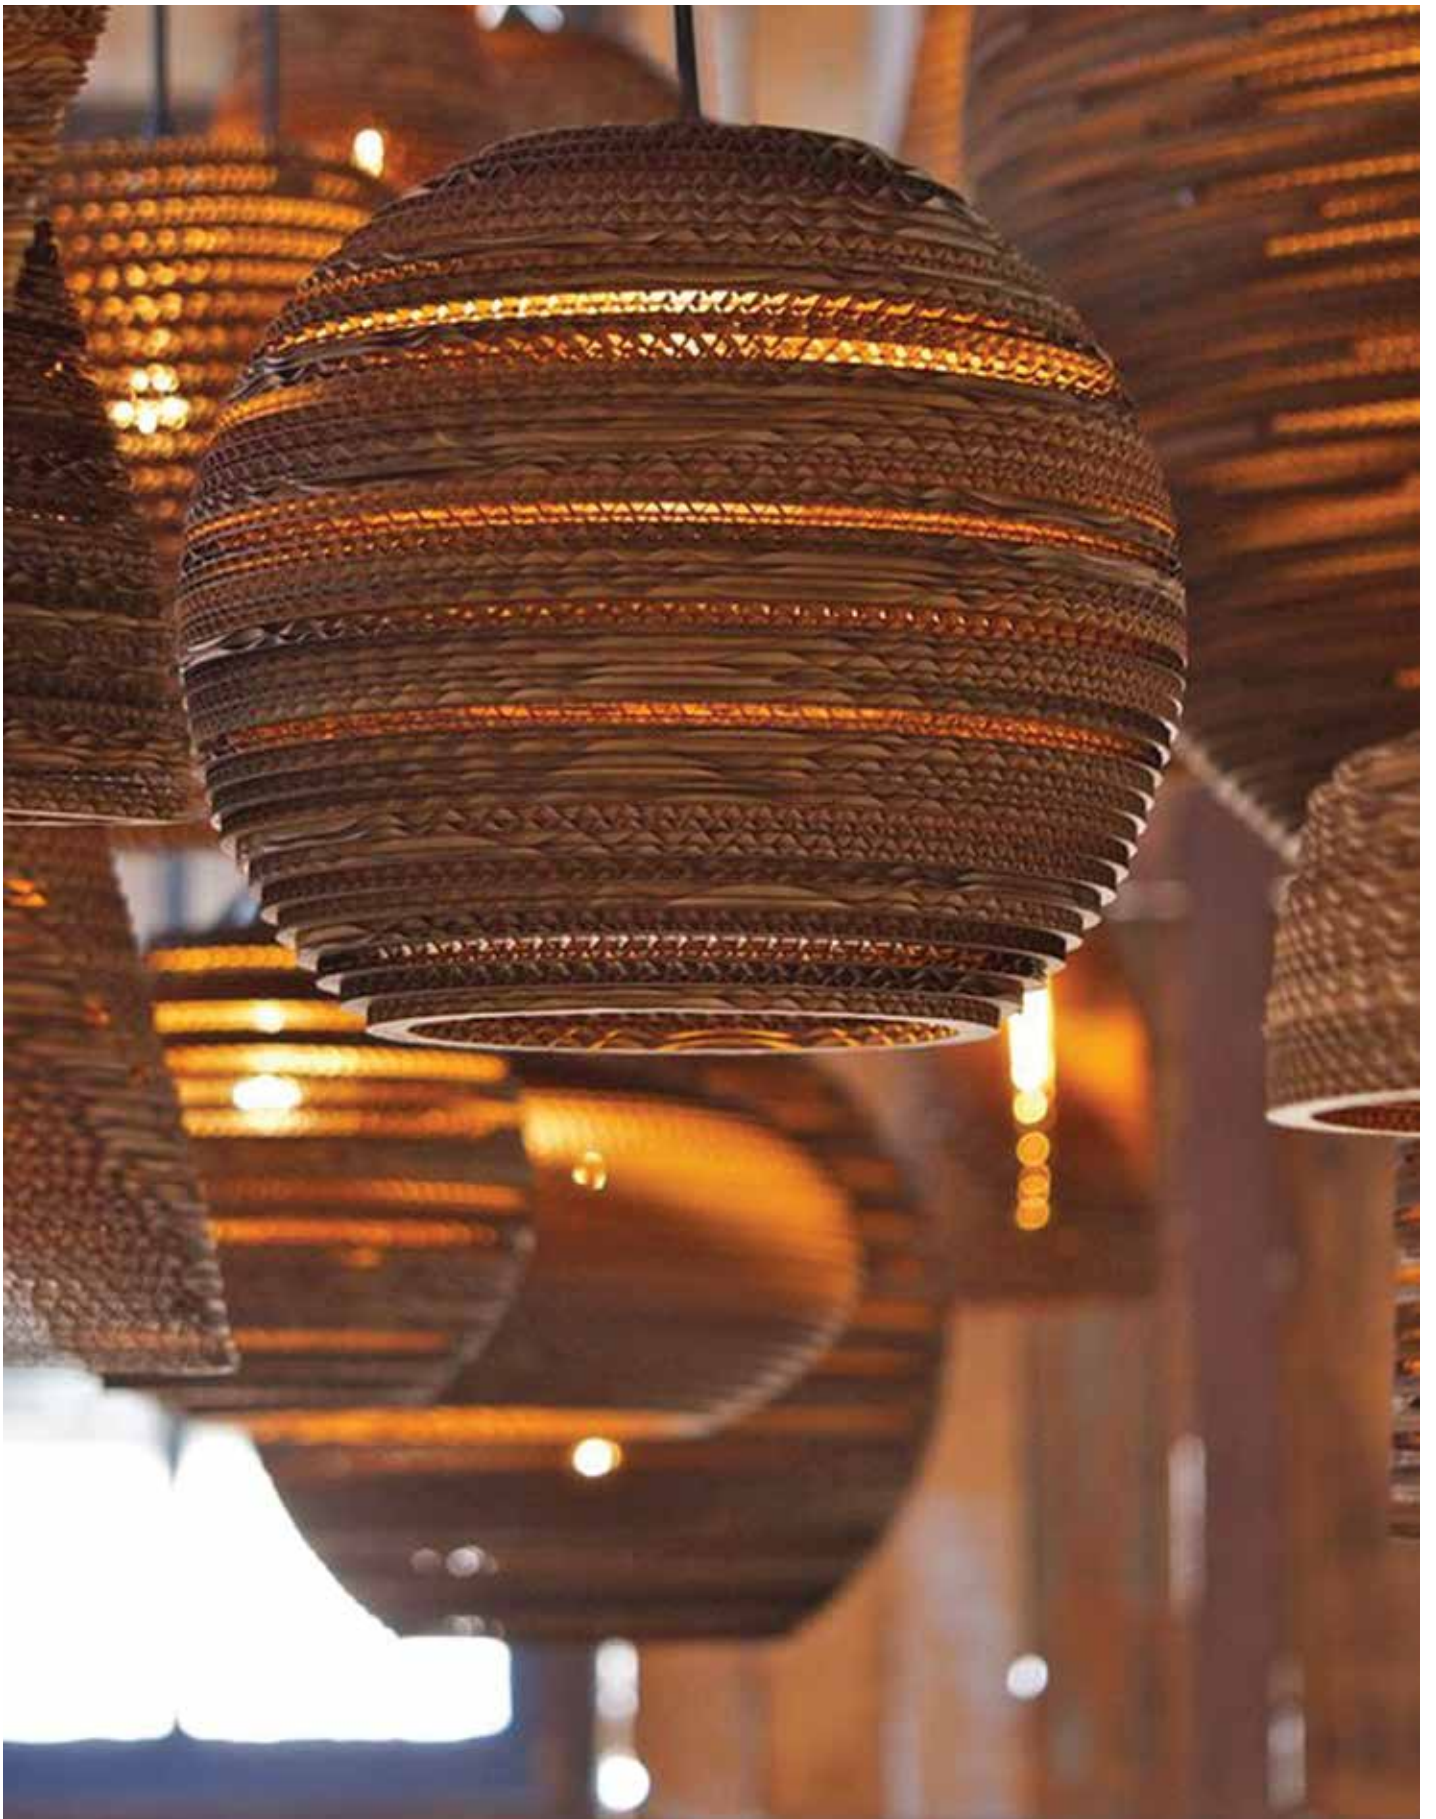

#### Details

Input voltage **AC220-240V**  
Lampholder **E27**  
Working temperature **-20°C ~ 40°C.**

Cable **1 m fabric cable + ceiling plate.**  
Material **Paper.**