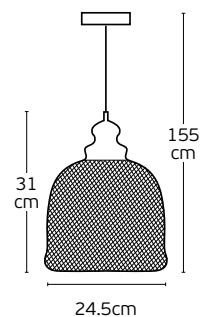

#### Details

Voltage 240V.  
E27.  
Working temperature -20°C ~ 40°C.  
Cable 1.24m black cable

+ black ceiling plate.  
Material Metal.  
IP Rating IP20.  
Guarantee 2 years

IP20