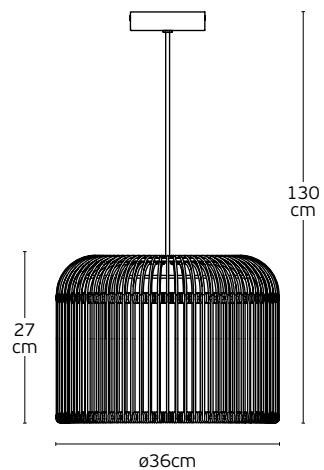

#### Details

Material **Metal canopy, Rattan+PC shade, rubber cable**  
Location **Ceiling**  
Input voltage **AC220-240V**

Lampholder **E27**  
Cable length **1030mm**  
Guarantee **2 years**