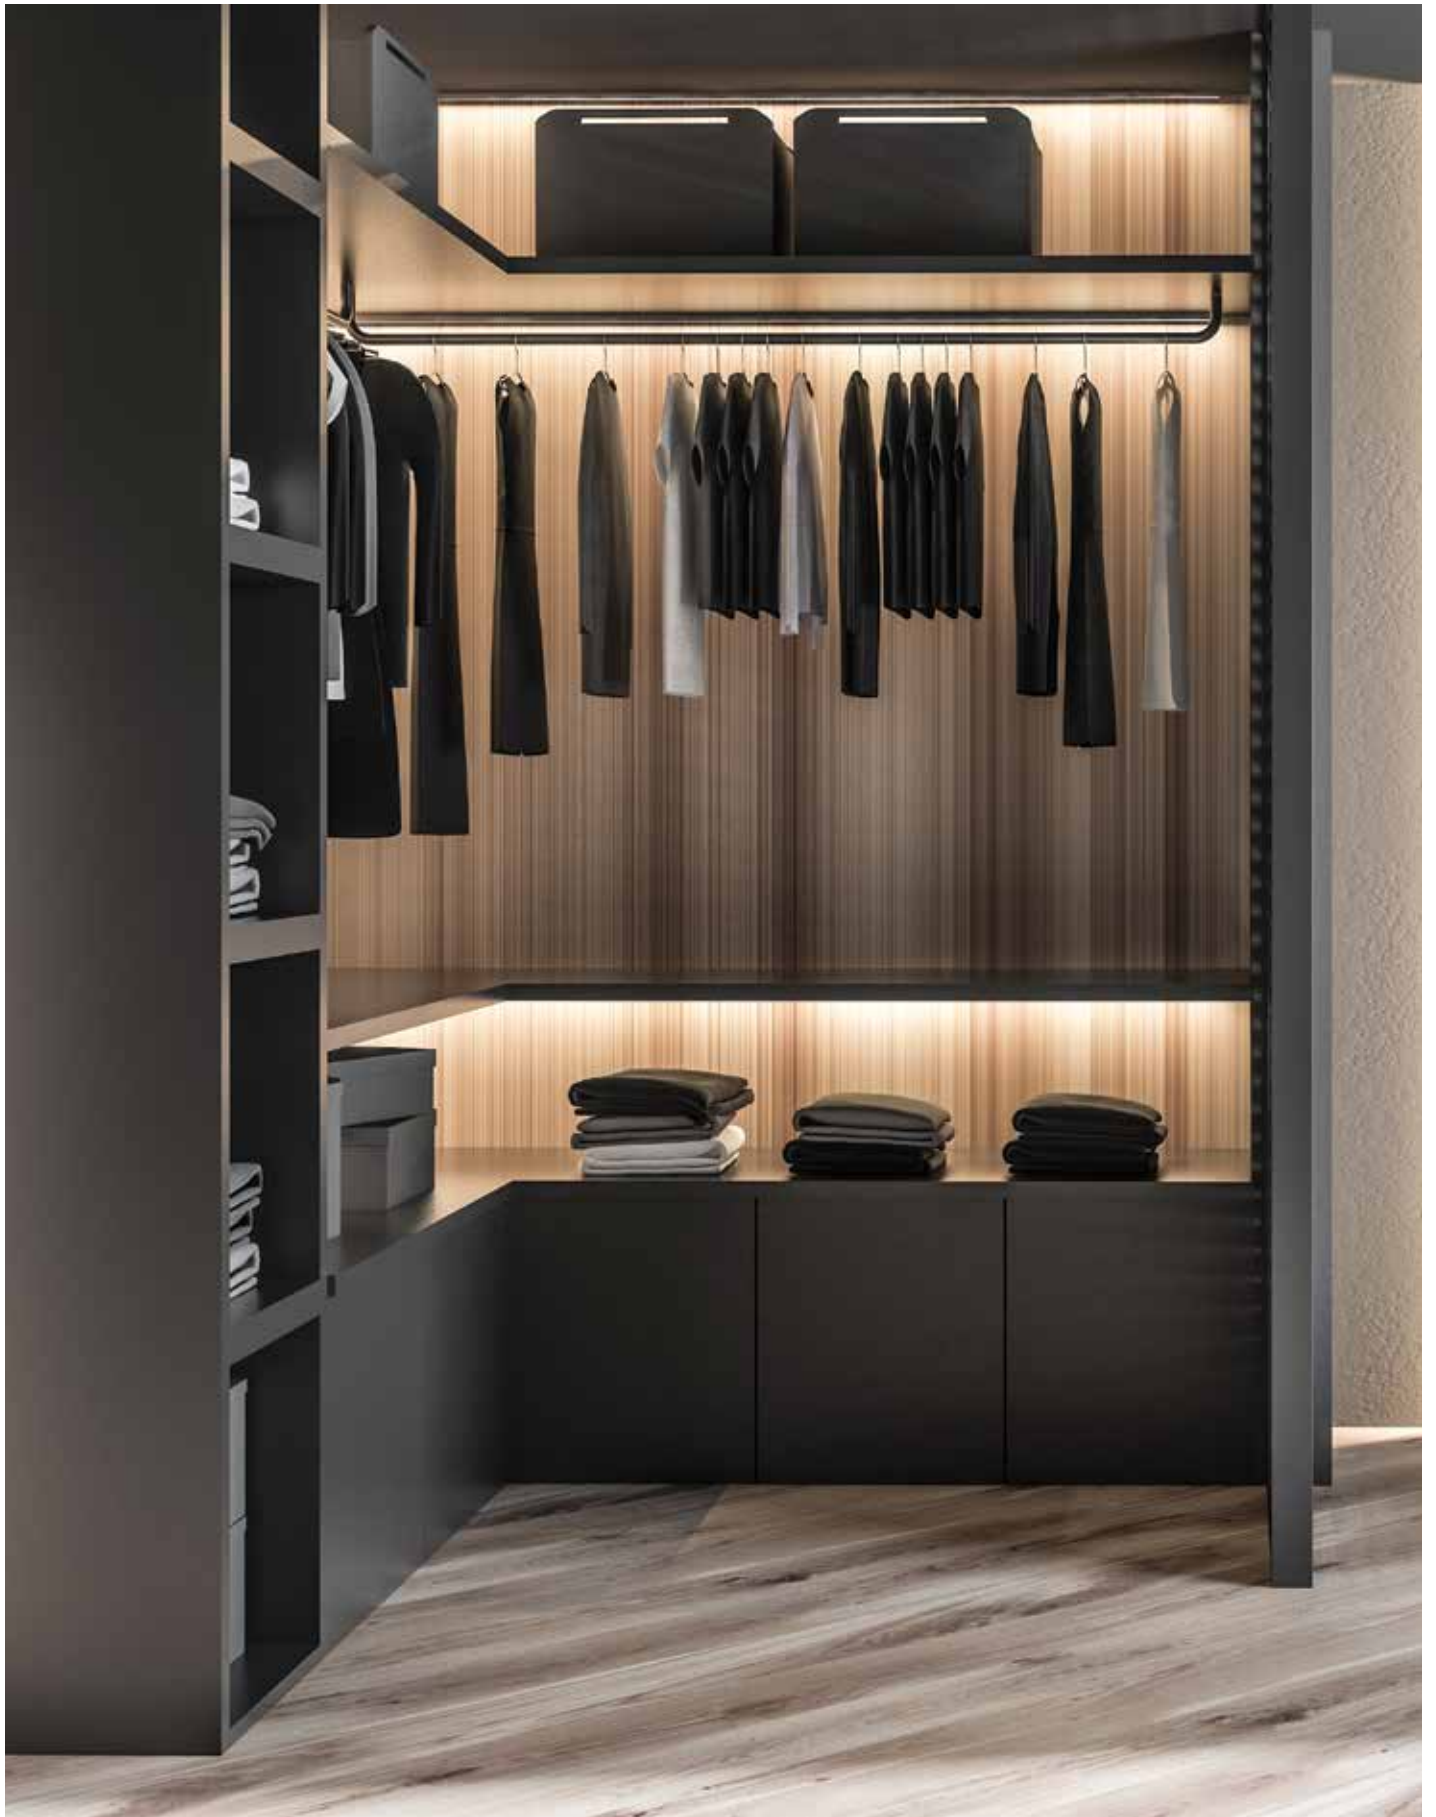

**Dimmable.**  
Lifetime **50.000 hrs**.  
Clicks **10.000 clicks**.  
Working temperature **< 75°C**.  
Material **Metal**.  
Guarantee **2 years**.

Detail of the LED shade and the signature junction

**Cabinet Lights**