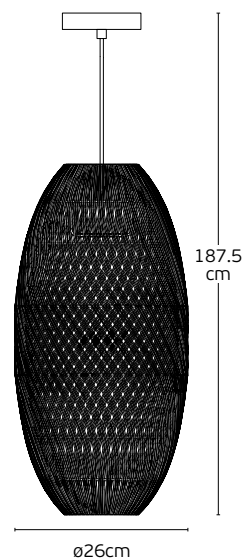

Details

Material **Metal canopy, Rattan shade, textile cable**
Location **Ceiling**
Input voltage **AC220-240V**

Lampholder **E27**
Cable length **1300mm**
Guarantee **2 years**