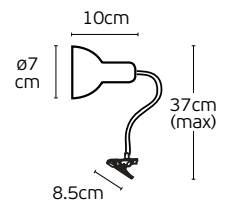

Nia

VK/04237/B/D