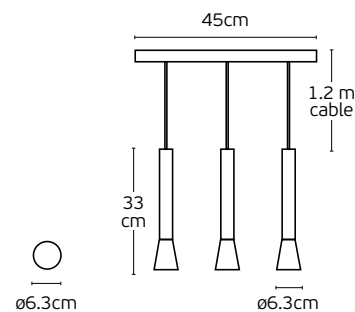

Details

Voltage **240V**.
GU10/Par16.
Working temperature -20°C ~ 40°C.

Cable **1.20 m + ceiling plate**.
Material **Aluminium, metal**.
Guarantee **2 years**