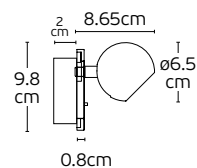

Details

Material **Aluminium & iron**
Lighting source **CREE COB**
Led driver **EAGLERISE 6W500mA**,
Driver output **2.8-12V**
Voltage **AC220-240V**
Location **Wall recessed**

Color led **3000K**
Beam angle **25°**
Working temperature **-20°C - 50°C**
Lifetime **50.000hrs**
Dimmable **No**
Guarantee **3 Years**

Cut hole

IP20