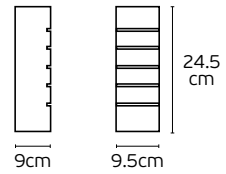

VK/09011

Code
64174-230131

Model
VK/09011
○ White. E14. Max 9W. (LED)

Box
12pcs