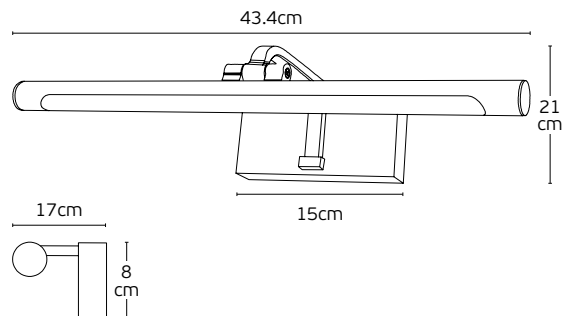

VK/04554/.../43

Code	Model	Box
57610-150774	VK/04554/B/W/43 ● Black. 3000K. 8W. 690lm. CRI>80	10pcs
57610-151774	VK/04554/B/C/43 ● Black. 4000K. 8W. 710lm. CRI>80	10pcs
57610-152774	VK/04554/W/W/43 ○ White. 3000K. 8W. 710lm. CRI>80	10pcs
57610-153774	VK/04554/W/C/43 ○ White. 4000K. 8W. 730lm. CRI>80	10pcs