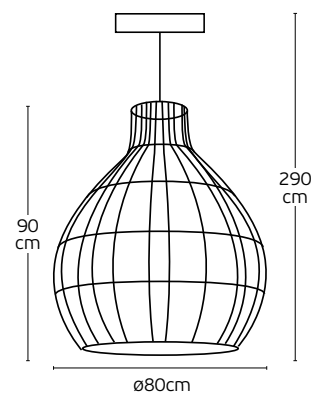

Fay

VK/03146PE/80

VK/03146PE/80

Code
75169-479724

Model
VK/03146PE/80
● Brown light. E27. Max 20W (LED).

Box
1pc

Details

Voltage **240V**.
E27.
Working temperature -20°C ~ 40°C.
Cable 2 m white cable + white ceiling

plate.
Material **Rattan, metal**.
IP Rating **IP20**.
Guarantee 2 years