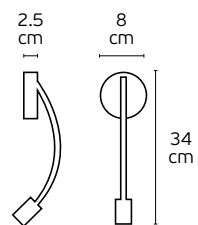

Details

AC 240V Driver **(Included)**.
CRI>**80**.
Beam Angle **25°**.
Type of Led **CREE**.

Working temperature **-20°C → 45°C**.
Lifetime **50.000hrs**.
Material **Aluminium**.
Guarantee **2 years**.

IP20