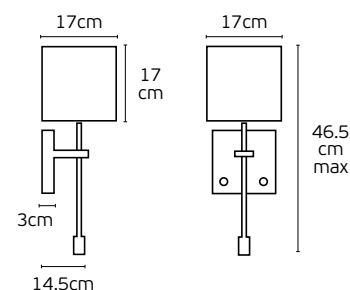

Details

Voltage 240V.
Lampholder E14.
Led light 1W.
Working temperature -20°C → 45°C.

Material Aluminium, metal,
TC shade (included).
IP Rating IP20.