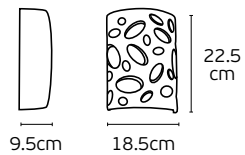

VK/09013

Code
64174-232131

Model
VK/09013
○ White. E14. Max 9W. (LED)

Box
6pcs