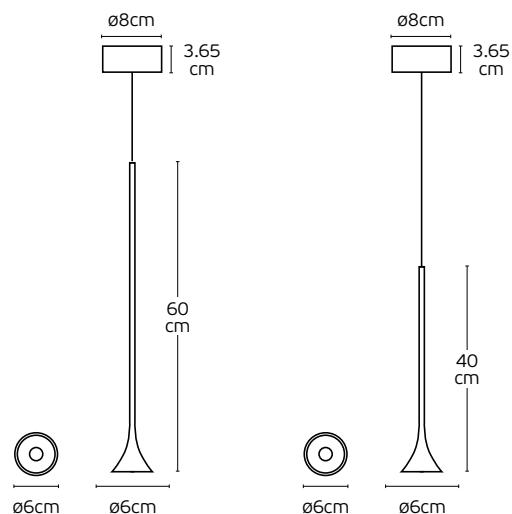

Details

AC Driver **220-240V (Included)**.
Type of Led **bridgelux 5050**.
Dimmable **No**.
Lifetime **50.000hrs**.
Clicks **50.000hrs**.

Working temperature **-20°C → 45°C**.
Material **Aluminium**.
Guarantee **3 years**.
CRI**>90**.

IP20