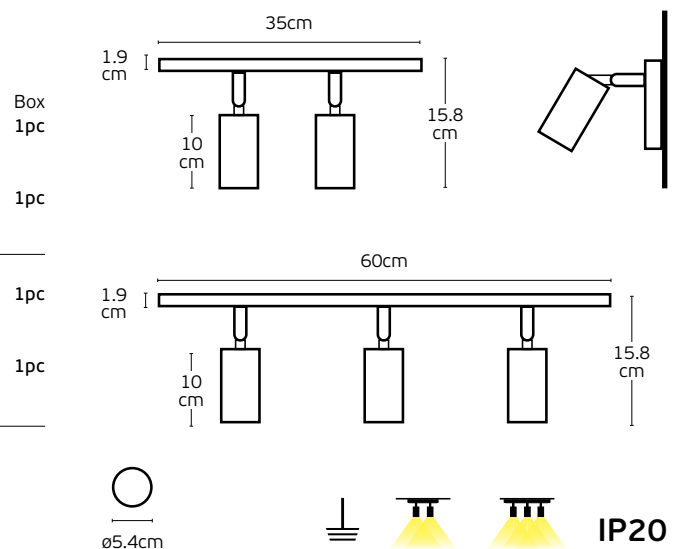

Details

Material Pure aluminium
Input voltage 230V

Location Ceiling
Lampholder 2xGU10