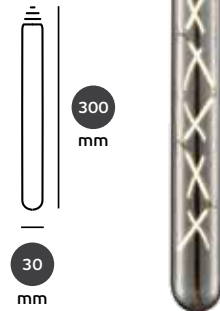

Led lamps E27. Spiral. Filament.

VK/05172 Dark Grey

Code	Model	Base	Watt	Dimm	Kelvin	Lumen	Box
03045-004733	VK/05172/D/E/TM/WW	E27	5W		2700K	200lm	1

Voltage 220-240	Filament Deco	330°	CRI Ra>90	25k hrs	15kclks	-20°C 45°C	Glass	Alu	5W > 20W	IP20	2