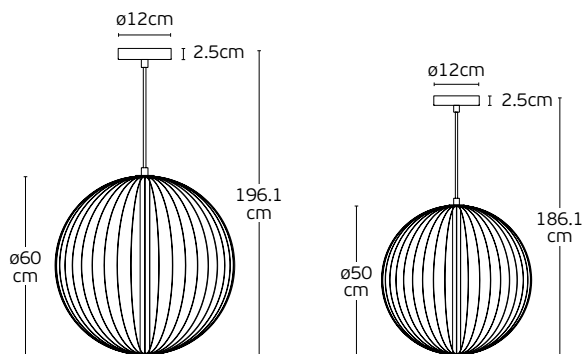

Details

Led Pendant Light 220-240V.
Type of Led SMD with driver.
Dimmable No.
Lifetime 10.000hrs.

Working temperature -20°C → 45°C.
Material Metal wires, black painting metal canopy, black textile cable.
Guarantee 3 years.