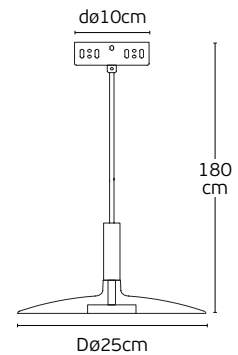

VK/04413PE

Code	Model	Box
71164-001755	VK/04413PE/B/W/25 ● Matt Black. 3000K. 900lm. 8W. Canopy dø10cm. Dø25cm.	1pc
71164-002755	VK/04413PE/GD/W/25 ● Gold. 3000K. 900lm. 8W. Canopy dø10cm. Dø25cm.	1pc
71164-003755	VK/04413PE/OR/W/25 ● Orange. 3000K. 900lm. 8W. Canopy dø10cm. Dø25cm.	1pc
71164-004755	VK/04413PE/G/W/25 ● Grey. 3000K. 900lm. 8W. Canopy dø10cm. Dø25cm.	1pc