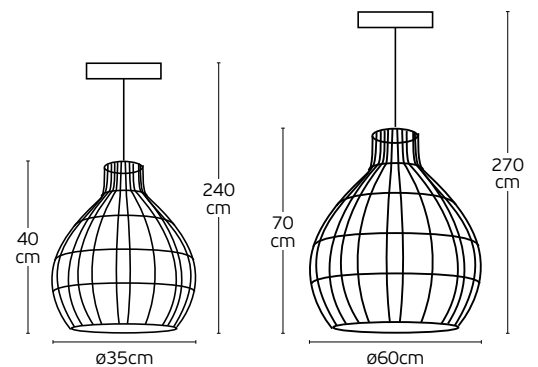

Details

Voltage 240V.
E27.
Working temperature -20°C ~ 40°C.
Cable 2 m white cable +

white ceiling plate.
Material Rattan, metal.
IP Rating IP20.
Guarantee 2 years