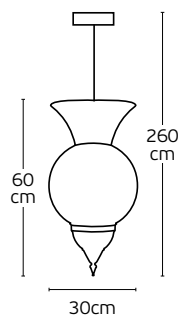

Details

Voltage **240V.**
E27.
Working temperature **-20°C ~ 40°C.**

Cable **2m black cable + black ceiling plate.**
Material **Iron.**
IP Rating **IP20.**