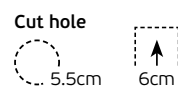

Details

Material **Aluminium**
Type of Led **SMD**
Lighting source **3535**
Voltage **AC220-240V**
Location **Recessed Wall**

Beam angle **40°**
Working temperature **≤35°C**
Lifetime **20.000hrs**
Guarantee **2 years**