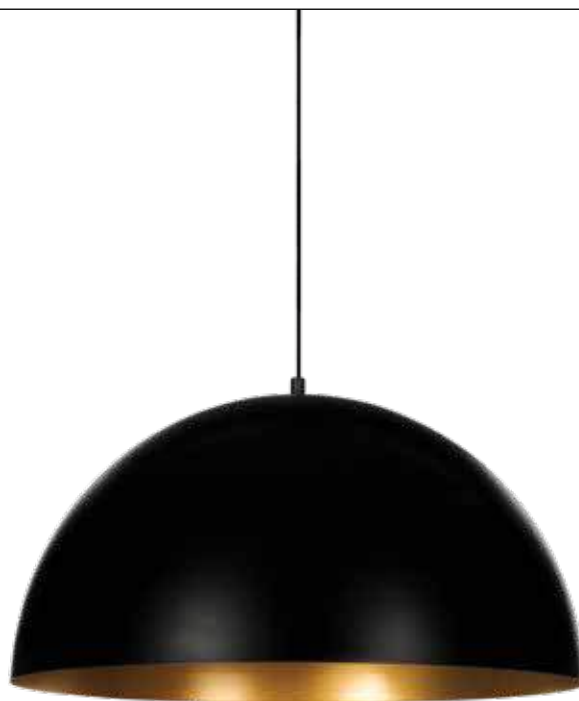

Pendant Lights

Nobu