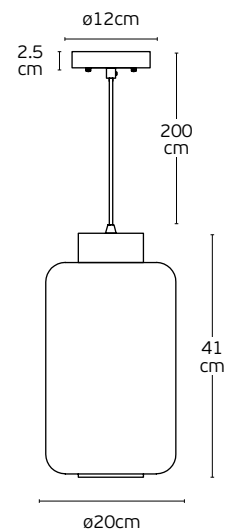

#### Details

Material **Glass shade, Ashwood, fabric cord, wood canopy**

Location **Ceiling**

Input voltage **AC220-240V**

Lampholder **E27**  
Cable length **2000mm**  
Guarantee **2 years**

**IP20**