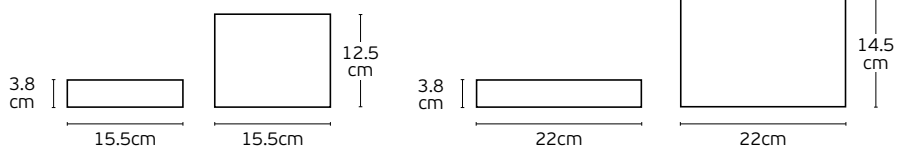

Power boxes.

Voltage AC 100-240V, DC 24V.

Working temperature <45°C.

Hours 50.000hrs.

Material **Stainless steel+iron**.

Use environment: Concrete/Cement ceiling or wall.

Guarantee 2 years.