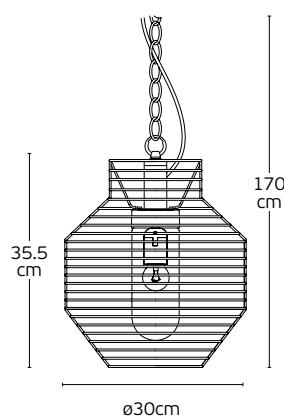

VK/01126/PE/B/40

VK/01126/PE/B/30

VK/01127/PE/B/40

Code	Model	Box
75169-072741	VK/01126/PE/B/40 ● Black. E27. Max. 20W. (LED)	1pc
75169-071741	VK/01126/PE/B/30 ● Black. E27. Max. 20W. (LED)	1pc
75169-073741	VK/01127/PE/B/40 ● Black. E27. Max. 20W. (LED)	1pc

Details

Material **Metal body, Plastic rattan shade,**
Clear glass cover for the lamp, rubber cable
Location **Ceiling**

Input voltage **AC220-240V**
Lampholder **E27**
Cable length **3000mm**

IP44