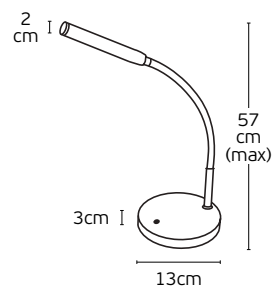

Floor & Table Lights Led

Nia