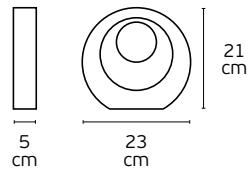

Details

AC Driver **220-240V (Included)**.
Beam Angle **Diffuser light**.
Type of Led **COB Edison**.
No Dimmable.
Lifetime **30.000 hrs**.

Working temperature **< 45°C**.
Material **Gypsum**.
Possibility to paint.
Guarantee **2 years**.