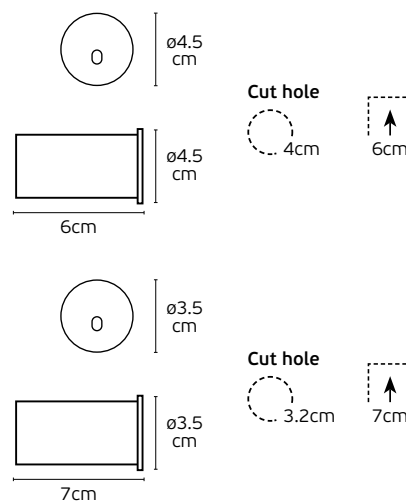

Details

Material **Aluminium**
Type of Led **SMD**
Lighting source **3535**
Voltage **AC220-240V**
Location **Recessed Wall**

Beam angle **40°**
Working temperature **≤35°C**
Lifetime **20.000hrs**
Guarantee **2 years**