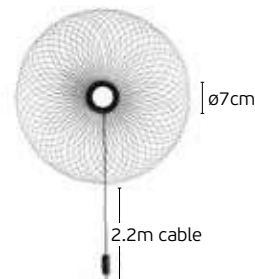

### Side light + Front light

The wire can be assembled into 2 configurations, like the cloud or like the flower. Different configuration with different diameter.

like a cloud

ø61cm

like a flower

ø74cm

 IP20