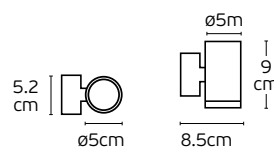

Mini lamp MR11-GU10 is placed, not included

VK/01093

Code	Model	Box
74168-253677	VK/01093/304/MC ● Brushed Chrome. Stainless 304. GU10x2. Max 2x12W (LED).	1pc
74168-293677	VK/01093/316/MC ● Brushed Chrome. Stainless 316. GU10x2. Max 2x12W (LED).	1pc
74168-255677	VK/01093/ABS ● Bronze. Brass/Glass. GU10x2. Max 2x12W (LED).	1pc
74168-254677	VK/01093/NB ● Natural Brass. Brass/Glass. GU10x2. Max 2x12W (LED).	1pc

Details

Voltage 240V.
GU10x2.

Material **Stainless / Brass/Glass.**

VK/01092

Code	Model	Box
74168-250677	VK/01092/304/MC ● Brushed Chrome. Stainless 304. GU10. Max 6W (LED).	1pc
74168-292677	VK/01092/316/MC ● Brushed Chrome. Stainless 316. GU10. Max 6W (LED).	1pc
74168-252677	VK/01092/ABS ● Bronze. Brass/Glass. GU10. Max 6W (LED).	1pc
74168-251677	VK/01092/NB ● Natural Brass. Brass/Glass. GU10. Max 6W (LED).	1pc

Details

Voltage 240V.
GU10.

Material **Stainless / Brass/Glass.**