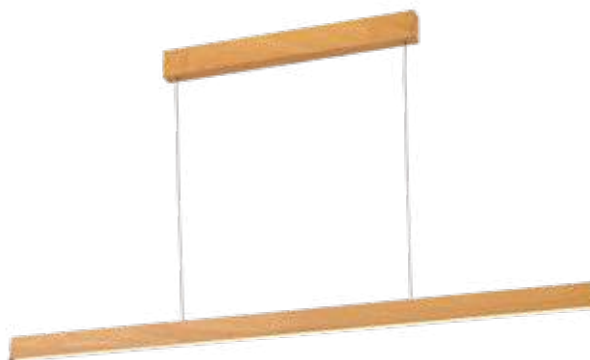

VK/04569/PE/WD/W/118

VK/04569/PE/WD/W/150