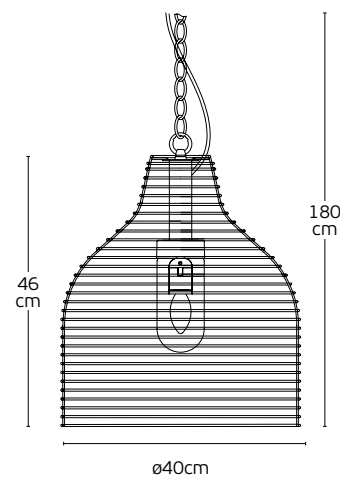

VK/01126/PE/B/40

VK/01126/PE/B/30

VK/01127/PE/B/40

Code	Model	Box
75169-072741	VK/01126/PE/B/40 ● Black. E27. Max. 20W. (LED)	1pc
75169-071741	VK/01126/PE/B/30 ● Black. E27. Max. 20W. (LED)	1pc
75169-073741	VK/01127/PE/B/40 ● Black. E27. Max. 20W. (LED)	1pc

Details

Material **Metal body, Plastic rattan shade,**
Clear glass cover for the lamp, rubber cable
Location **Ceiling**

Input voltage **AC220-240V**
Lampholder **E27**
Cable length **3000mm**

IP44