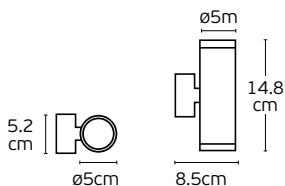

VK/01092/MC