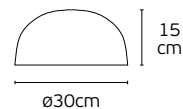

Details

Voltage **240V.**
E27.
Working temperature **-20°C ~ 40°C.**

Material **Aluminium.**
Guarantee **2 years**

IP20