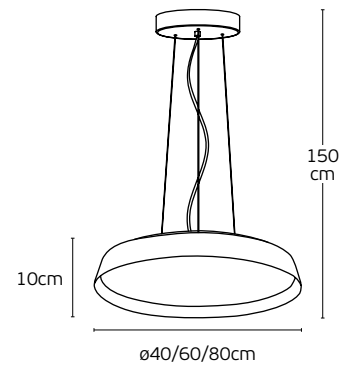

Details

Material **Aluminum+Metal+Acrylic**
Location **Ceiling**
Type of LED **SMD 2835**
CRI **Ra>80**

Hours **30.000**
Beam angle **120°**
Working temperature **-20°C ~ 60°C**
Updown

IP20