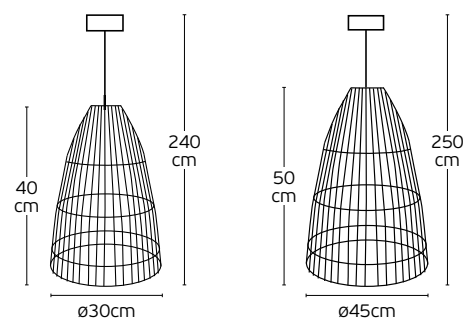

Details

Voltage **240V**.
E27.
Working temperature **-20°C ~ 40°C**.
Cable **2 m white fabric cable + white**

ceiling plate.
Material **Bamboo**.
IP Rating **IP20**.
Guarantee **2 years**