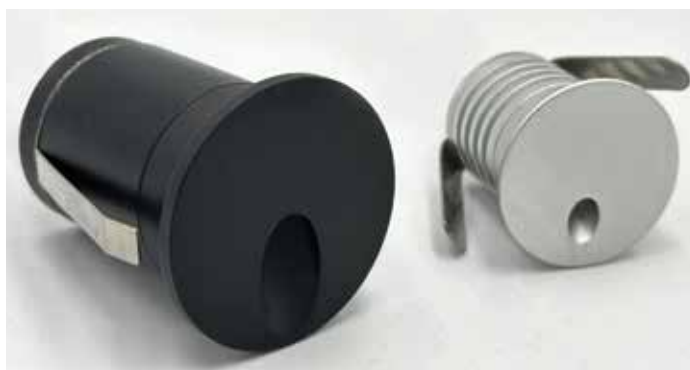

Step Lights Led

Fune

VK/04585/AN/W

VK/02249/S/W

VK/04585

VK/02249

Code	Model	Box
75169-258115	VK/04585/W/W ○ White. 3000K. 1W. 90lm. CRI>80. IP20	100pcs
75169-257115	VK/04585/B/W ● Black. 3000K. 1W. 90lm. CRI>80. IP20	100pcs
75169-259115	VK/04585/AN/W ● Anthracite. 3000K. 1W. 90lm. CRI>80. IP20	100pcs
75169-260115	VK/02249/S/W ○ White. 3000K. 1W. 88lm. CRI>80. IP67	100pcs
75169-261115	VK/02249/B/W ● Black. 3000K. 1W. 88lm. CRI>80. IP67	100pcs