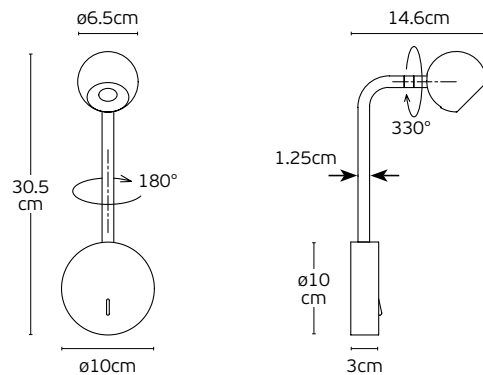

Details

Material **Aluminium & iron**
Lighting source **CREE COB**
Led driver **EAGLERISE 6W500mA**,
Driver output **2.8-12V**
Voltage **AC220-240V**
Location **Wall**

Color led **3000K**
Beam angle **25°**
Working temperature **-20°C - 50°C**
Lifetime **50.000hrs**
Dimmable **No**
Guarantee **3 Years**