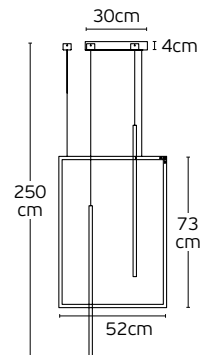

Pendant Lights Led

Nori

VK/04414PE/B/W

VK/04414PE

Code
71164-013755

Model
VK/04414PE/B/W
● **Matt Black.** 3000K. 7.000lm. 100W. CRI>80.

Box
1pc

Details

Led Pendant Light **220V.**
Type of Led **Epistar.**
Driver **Mean well.**
Dimmable **No.**

Lifetime **50.000hrs.**
Working temperature **-20°C → 60°C.**
Material **Aluminium+acrylic.**
Guarantee **3 years.**

IP20