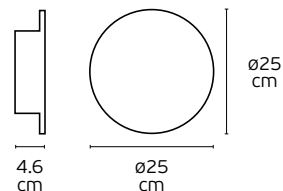

64174-299131

VK/09069
○ White. 3000K. 10W. 550lm. CRI>80

8pcs