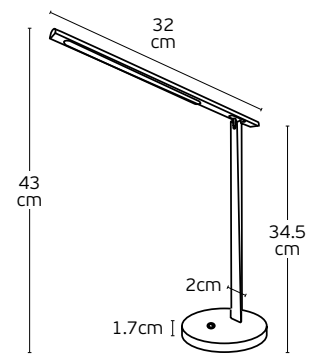

Nia

VK/04239

Code	Model	Box
58610-117728	VK/04239/W/C ○ White. 4000K. 600lm. 7W. CRI>80.	8pcs
58610-118728	VK/04239/B/C ● Black. 4000K. 600lm. 7W. CRI>80.	8pcs

Details

Voltage 220-240V.
Type of LED SMD.
Working temperature -25°C → 45°C.
Lifetime 25.000hrs.

Clicks 25.000.
Material ABS, PC.
Guarantee 2 years.