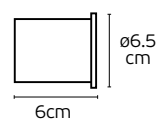

VK/04584

Code	Model	Box
75169-255115	VK/04584/W/W ○ White. 3000K. 1W. 90lm. CRI>80	100pcs
75169-254115	VK/04584/B/W ● Black. 3000K. 1W. 90lm. CRI>80	100pcs
75169-256115	VK/04584/AN/W ● Anthracite. 3000K. 1W. 90lm. CRI>80	100pcs