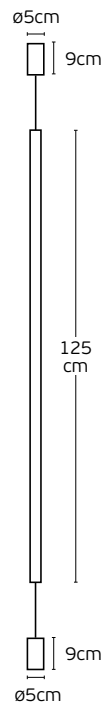

VK/04270

Code 75169-045721	Model VK/04270/B/W ● Black. 3000K. 1335lm. 9W. CRI>90	Box 6pcs
75169-046721	VK/04270/B/C ● Black. 4000K. 1516m. 9W. CRI>90	6pcs

Details

Voltage **200-240V**.
Diffuse lighting.
Type of Led **bridge**.
Dimmable **No**.

Lifetime **50.000hrs**.
Working temperature **< 45°C**.
Material **Aluminium**.
Guarantee **2 years**.