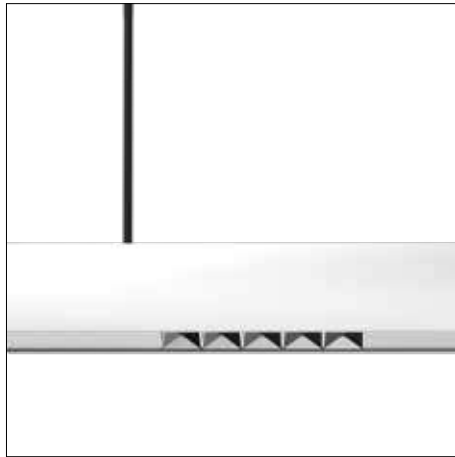

Apete

" I am dark, but my light is enough
for you..."