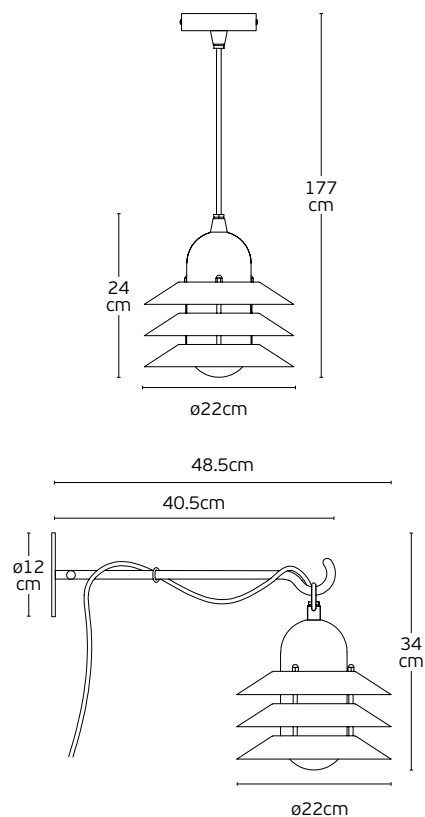

#### Details

Material **Metal canopy, Metal shade, glass inner cover, rubber cable**  
Location **Ceiling/Wall**  
Input voltage **AC220-240V**

Lampholder **E27**  
Cable length **1530mm**  
Guarantee **2 years**