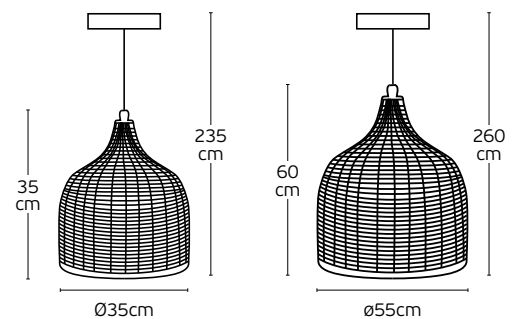

Details

Voltage **240V**.
E27.
Working temperature **-20°C ~ 40°C**.
Cable **2 m white fabric cable + white**

ceiling plate.
Material **Bamboo**.
IP Rating **IP20**.
Guarantee **2 years**