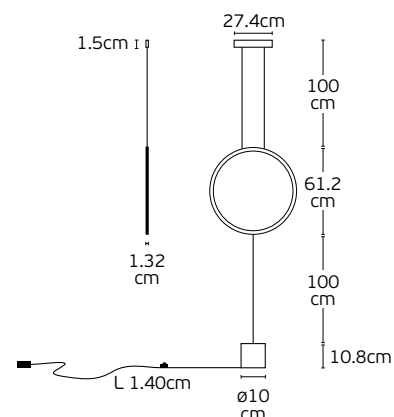

Pendant Lights Led

Sada

Dimmable

VK/04400

Code
71164-017724

Model
VK/04400/B/W
● **Matt Black**, 3000K, 2.070lm, 19W, CRI>80

Box
1pc

Details

Led Pendant Light **220-240V**.
Type of Led **OSRAM 2835** with driver.
Dimmable Euchip Triac.
Lifetime **20.000hrs**.

Working temperature **-20°C → 40°C**.
Material **Iron+aluminium+acrylic**.
Cable **1.4m**.

5 years guarantee

IP20