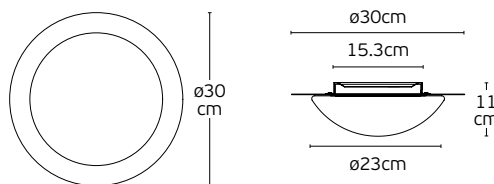

VK/04577/CE

Code	Model	Box
71165-003741	VK/04577/CE/MC/W ● Nickel Matt. 3000K. 1.200lm. 12W. CRI>80.	6pcs
71165-004741	VK/04577/CE/WD/W ● Wood. 3000K. 1.200lm. 12W. CRI>80.	6pcs
71165-005741	VK/04577/CE/MRB/W ○ Sand White. 3000K. 1.200lm. 12W. CRI>80.	6pcs