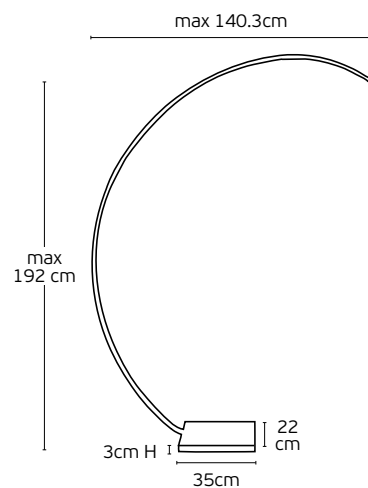

Floor & Table Lights Led

Dia

VK/04258/B

Code
75169-007741

Model
VK/04258/B/W
● **Black.** 3000K. 11W. 244lm. CRI>80.

Box
1pc

Base

Details

AC 220-240V.
Color **Black metal body & base.**
Material **Metal body & marble base.**

Cable Black textile.
Guarantee **2 years.**