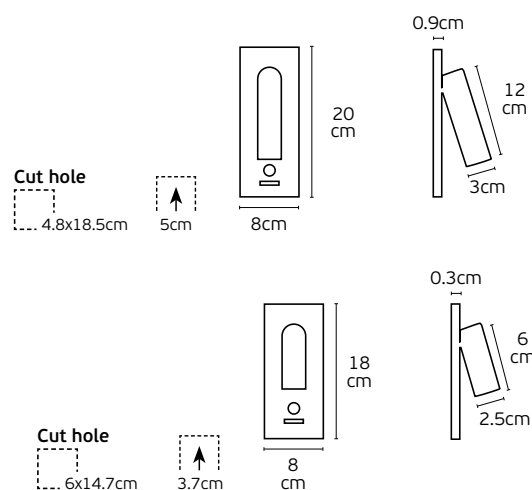

Details

AC 100-265V Driver (Included).
CRI>80. Beam Angle 30°.
Type of Led 3535.
Working temperature -20°C → 40°C.

Lifetime 30.000hrs.
Material Aluminium.
USB charger.
Guarantee 3 years.