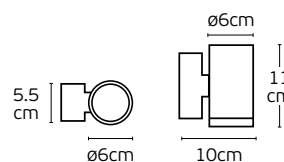

VK/01046

Code	Model	Box
74168-200677	VK/01046/304/MC ● Brushed Chrome. Stainless 304. GU10x2. Max 2x12W (LED).	10pcs
74168-291677	VK/01046/316/MC ● Brushed Chrome. Stainless 316. GU10x2. Max 2x12W (LED).	10pcs
74168-199677	VK/01046/ABS ● Bronze. Brass/Glass. GU10x2. Max 2x12W (LED).	10pcs
74168-156677	VK/01046/NB ● Natural Brass. Brass/Glass. GU10x2. Max 2x12W (LED).	10pcs
74168-227677	VK/01046/TR ● Terracotta. Brass/Glass. GU10x2. Max 2x12W (LED).	10pcs

Details

Voltage 240V.
GU10x2.

Material **Stainless / Brass/Glass.**

VK/01045

Code	Model	Box
74168-201677	VK/01045/304/MC ● Brushed Chrome. Stainless 304. GU10. Max 12W (LED).	10pcs
74168-290677	VK/01045/316/MC ● Brushed Chrome. Stainless 316. GU10. Max 12W (LED).	10pcs
74168-202677	VK/01045/ABS ● Bronze. Brass/Glass. GU10. Max 12W (LED).	10pcs
74168-158677	VK/01045/NB ● Natural Brass. Brass/Glass. GU10. Max 12W (LED).	10pcs
74168-225677	VK/01045/TC ● Terracotta. Brass/Glass. GU10. Max 12W (LED).	10pcs

Details

Voltage 240V.
GU10.

Material **Stainless / Brass/Glass.**