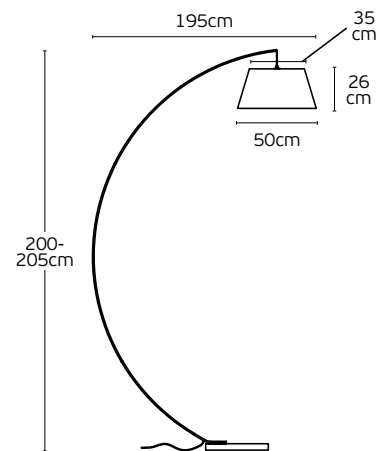

Floor & Table Lights

Dia

VK/04385/B

Code
75169-008741

Model
VK/04385/B
● Black. E27. Max. 20W. (LED)

Box
1pc

Base

Details

Floor Light 220-240V.
Working temperature -20°C → 45°C.
Material **Matt Black painting metal lamp**

body, black fabric KD shade,
black textile cable with foot on/off switch,
black marble base.