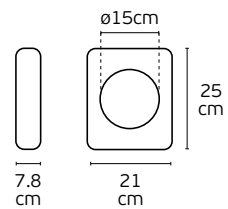

Wall Decorative Gypsum Lights

Nest

VK/09026

VK/09027

VK/09028

VK/09026

VK/09027

VK/09028

Code	Model	Box
64174-245131	VK/09026 ○ White. 3000K. 1W. CRI>80	8pcs
64174-339131	VK/09026/MR11 ○ White. GU10/MR11. Max 6W. (LED)	8pcs
64174-246131	VK/09027 ○ White. GU10. Max 12W. (LED)	4pcs
64174-247131	VK/09028 ○ White. GU10. Max 12W. (LED)	3pcs

Cut hole

Cut hole

Cut hole

Details

Voltage 240V.
Material Gypsum.

Possibility to paint.