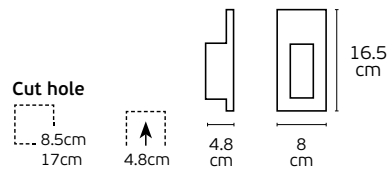

#### Details

Voltage <b>240V.</b> GU10.	Material <b>Gypsum.</b> <b>Possibility to paint.</b>
-------------------------------	---