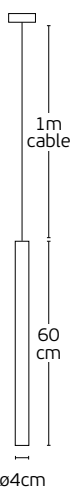

Details

Voltage 220-240V.
Material Aluminium.
Beam Angle 24°.
Type of Led bridge. 5050.
Lifetime 50.000 hrs.

Working temperature < 45°C.
Dimmable No.
Included 1m cable.

5 years guarantee

IP20