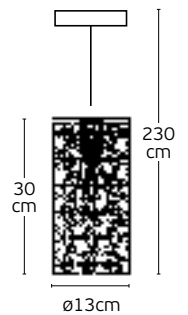

Details

Voltage **240V**.
E27.
Working temperature **-20°C ~ 40°C**.
Cable **2m black fabric cable + black**

ceiling plate.
Material **Metal**.
IP Rating **IP20**.
Guarantee **2 years**