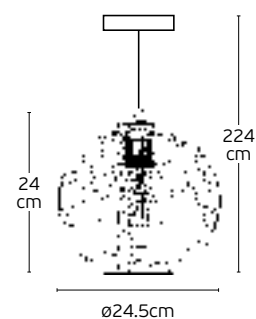

Details

Voltage **240V**.
E27.
Working temperature **-20°C ~ 40°C**.
Cable **2m black fabric cable + black**

ceiling plate.
Material **Metal**.
IP Rating **IP20**.
Guarantee **2 years**