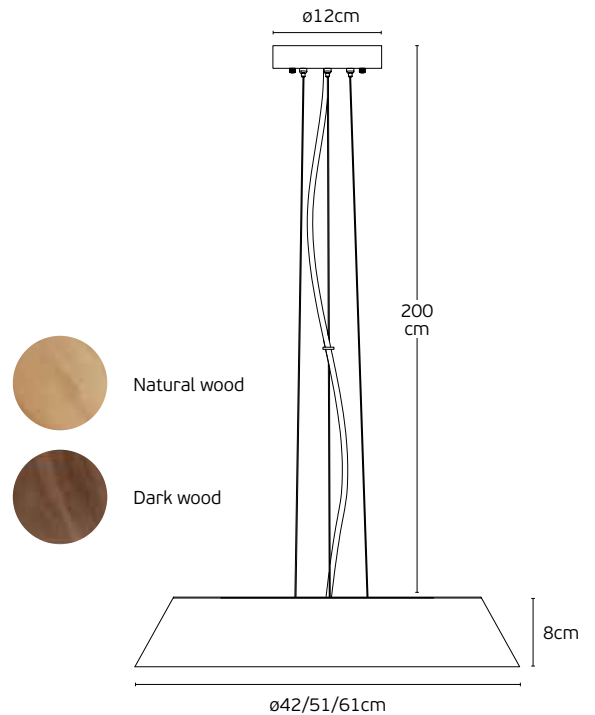

Details

Material **Oakwood/Darkwalnutwood, metal, fabric cord, acrylic diffuser**
Type of Led **OSRAM**
Voltage **AC220-240V**
Location **Ceiling**

Beam angle **120°**
Working temperature **< 50°C**
Lifetime **25.000hrs**
Dimmable **Triac**
Guarantee **2 Years**

IP20