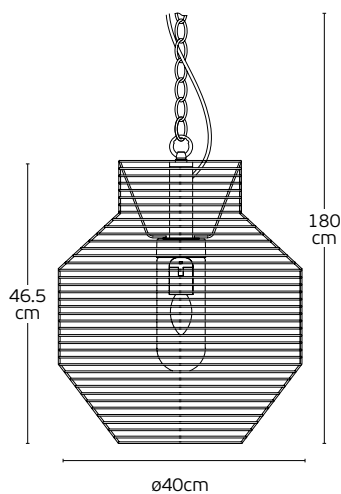

VK/01126/PE/B/40

VK/01126/PE/B/30

VK/01127/PE/B/40

Code	Model	Box
75169-072741	VK/01126/PE/B/40 ● Black. E27. Max. 20W. (LED)	1pc
75169-071741	VK/01126/PE/B/30 ● Black. E27. Max. 20W. (LED)	1pc
75169-073741	VK/01127/PE/B/40 ● Black. E27. Max. 20W. (LED)	1pc

Details

Material **Metal body, Plastic rattan shade,**
Clear glass cover for the lamp, rubber cable
Location **Ceiling**

Input voltage **AC220-240V**
Lampholder **E27**
Cable length **3000mm**

IP44