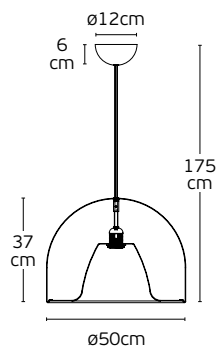

Details

Input voltage AC220-240V
Lampholder E27
Working temperature -20°C → 45°C.

Material Metal shade, black textile cable,
metal canopy.