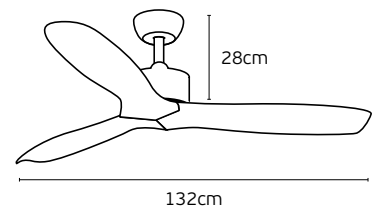

Ceiling Fans

Air

VK/04241/AIR

VK/04235/AIR

Code 77161-476724	Model VK/04241/AIR/W White. 65W.	Box 1pc
77161-474724	VK/04235/AIR/WOOD Wood. 65W.	1pc
77161-477724	VK/04235/AIR/L-WOOD Light Wood. 65W.	1pc

Details

Voltage 220-240V.
Material Aluminium + Wood.

IP Rating IP20.

Included Remote
& wall control