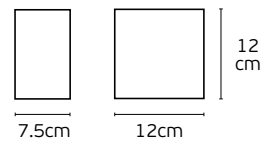

64174-263131

Model
VK/09044
○ White. G9. Max 8W. (LED)

24pcs