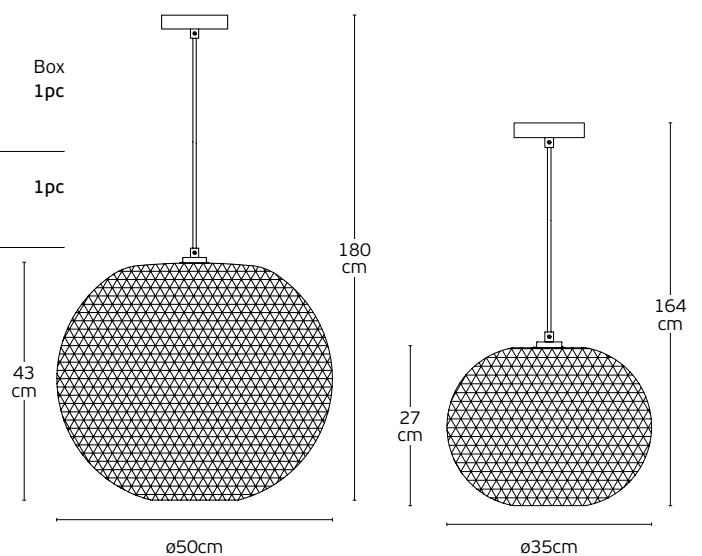

#### Details

Material **Metal canopy, Nature Bamboo shade, textile cable**  
Location **Ceiling**  
Input voltage **AC220-240V**

Lampholder **E27**  
Cable length **1370mm**  
Guarantee **2 years**