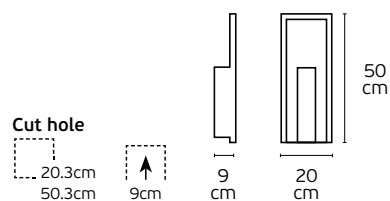

#### Details

Voltage <b>240V.</b> GU10.	Material <b>Gypsum.</b> <b>Possibility to paint.</b>
-------------------------------	---