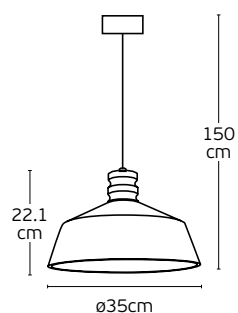

Details

Input voltage **AC220-240V**
Lampholder **E27**
Working temperature **-20°C ~ 40°C.**

Cable **1.20 m + ceiling plate.**
Material **Concrete.**
Possibility to paint.