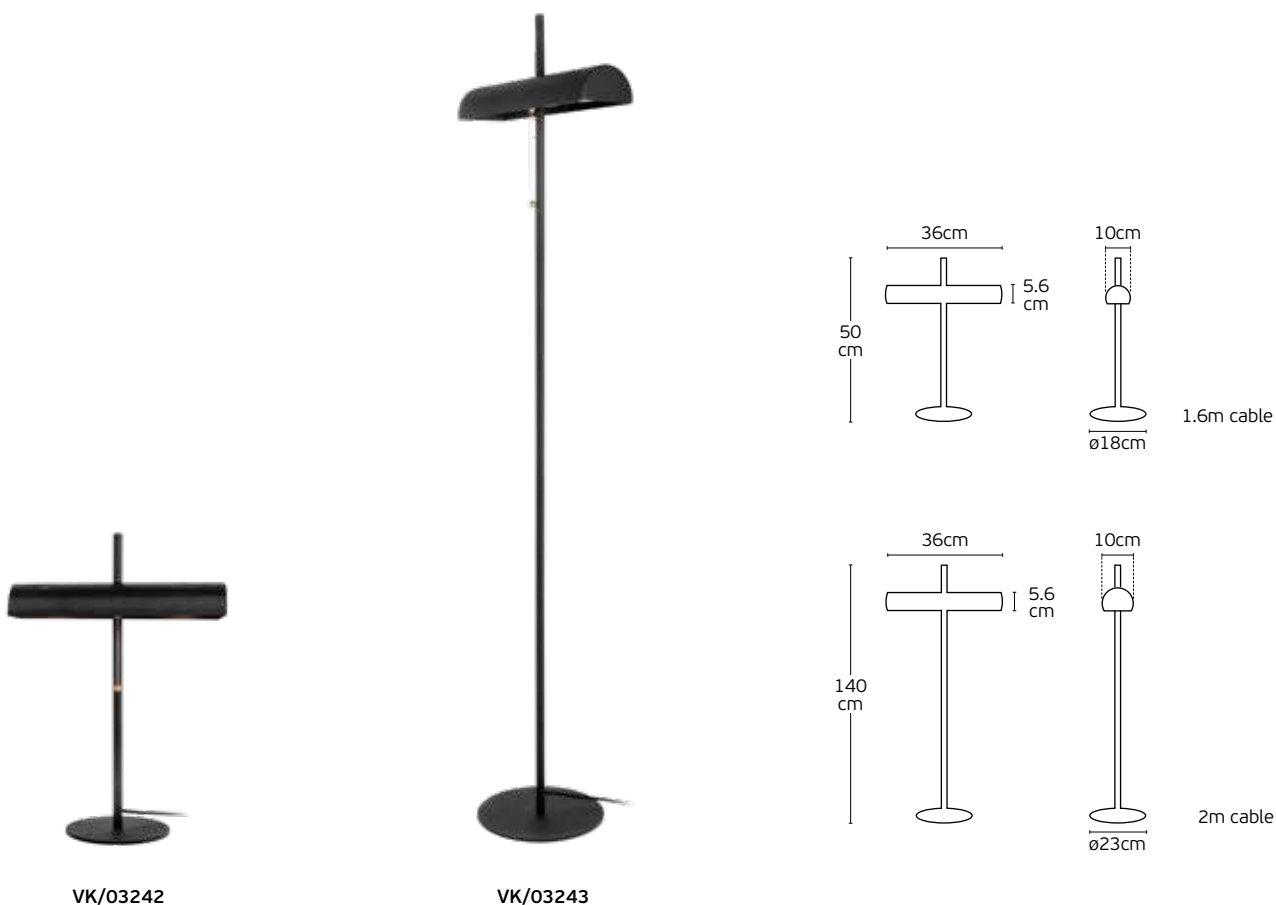

Floor & Table Lights

Sky

VK/03242

VK/03243

Code	Model	Box
75169-125721	VK/03242/B ● Black sand. 2xE27. Max 2x20W (LED).	8pcs
75169-126721	VK/03243/B ● Black sand. 2xE27. Max 2x20W (LED).	8pcs
75169-141721	VK/03243/GM ● Gun metal. 2xE27. Max 2x20W (LED).	8pcs

Details

Voltage 220-240V.
Lampholder 2xE27.
Working temperature < 45°C.

Material Iron.
Installation Desk/Floor.
With metal pull switch.

Gun metal