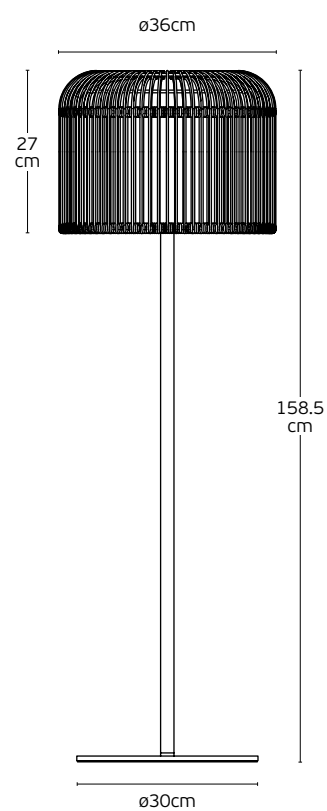

Outdoor Decorative Lights

Keli

VK/01119/FL

Code
61171-297741

Model
VK/01119/FL/LG/35
● Light Grey. E27. Max. 20W. (LED)

Box
1pc

Details

Material **Metal canopy, Rattan+PC shade, rubber cable**
Location **Floor**
Input voltage **AC220-240V**

Lampholder **E27**
Cable length **3000mm**
Guarantee **2 years**

IP44