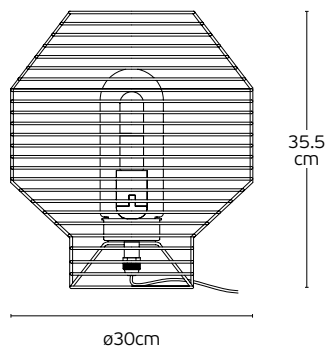

Outdoor Decorative Lights

Berd

ø25.5cm

ø30cm

ø40cm

VK/01125/TL/B

VK/01126/TL/B/30

VK/01127/TL/B/40

Code	Model	Box
61171-298741	VK/01125/TL/B ● Black. E27. Max. 20W. (LED)	1pc
61171-299741	VK/01126/TL/B/30 ● Black. E27. Max. 20W. (LED)	1pc
61171-300741	VK/01127/TL/B/40 ● Black. E27. Max. 20W. (LED)	1pc

Details

Material Plastic rattan shade, clear glass cover for the lamp rubber cable Location Table

Input voltage AC220-240V
Lampholder E27
Cable length 3000mm

IP44