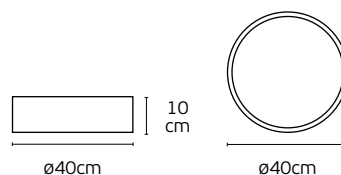

VK/04134CE

VK/04133CE

Code	Model	Box
71164-002108	VK/04134CE/B/W	1pc
	● Black shade. 2700K. 2.045lm. 20W. CRI>80. Ø40cm.	

71164-001108	VK/04133CE/B/W	1pc
	● Black shade. 2700K. 1.120lm. 10W. CRI>80. Ø30cm.