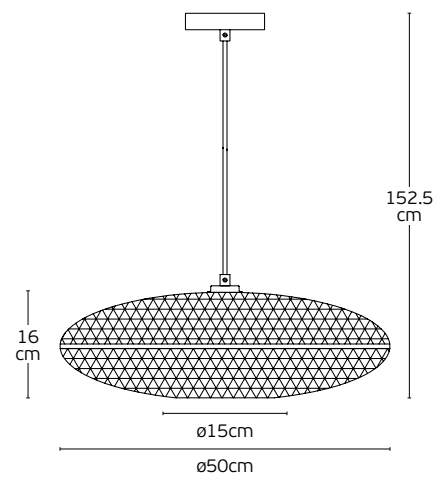

Details

Material **Metal canopy, Nature Bamboo shade, textile cable**
Location **Ceiling**
Input voltage **AC220-240V**

Lampholder **E27**
Cable length **1365mm**
Guarantee **2 years**