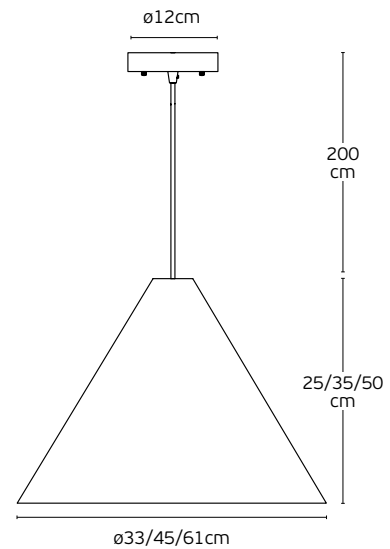

#### Details

Material **Oakwood/Walnut wood,**  
fabric cable, wood canopy  
Location **Ceiling**

Input voltage **AC220-240V**  
Lampholder **E27**  
Cable length **2000mm**

Oak wood

Walnut wood

**IP20**