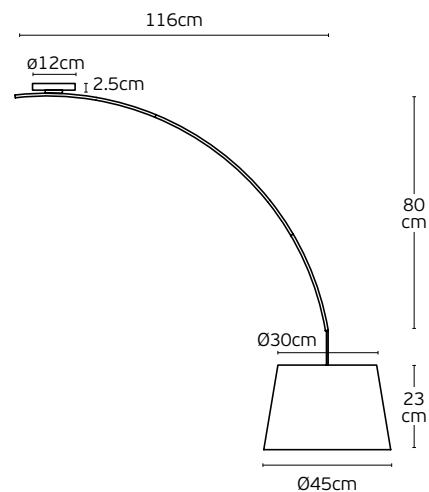

VK/04387/CE/B

Code
75169-010741

Model
VK/04387/CE/B
● Black. E27. Max 20W (LED)

Box
1pc

Details

Ceiling Light 220-240V.
Working temperature $-20^{\circ}\text{C} \rightarrow 45^{\circ}\text{C}$.

Material Matt Black painting metal lamp
body, black fabric KD shade.