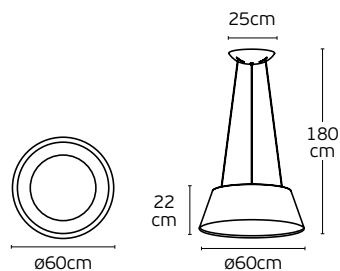

Details

Led Pendant Light 220V.
Type of Led Epistar.
Driver Eaglerise.
Dimmable triac.

Lifetime 50.000hrs.
Working temperature -20°C → 60°C.
Material Aluminium+acrylic.
Guarantee 3 years.