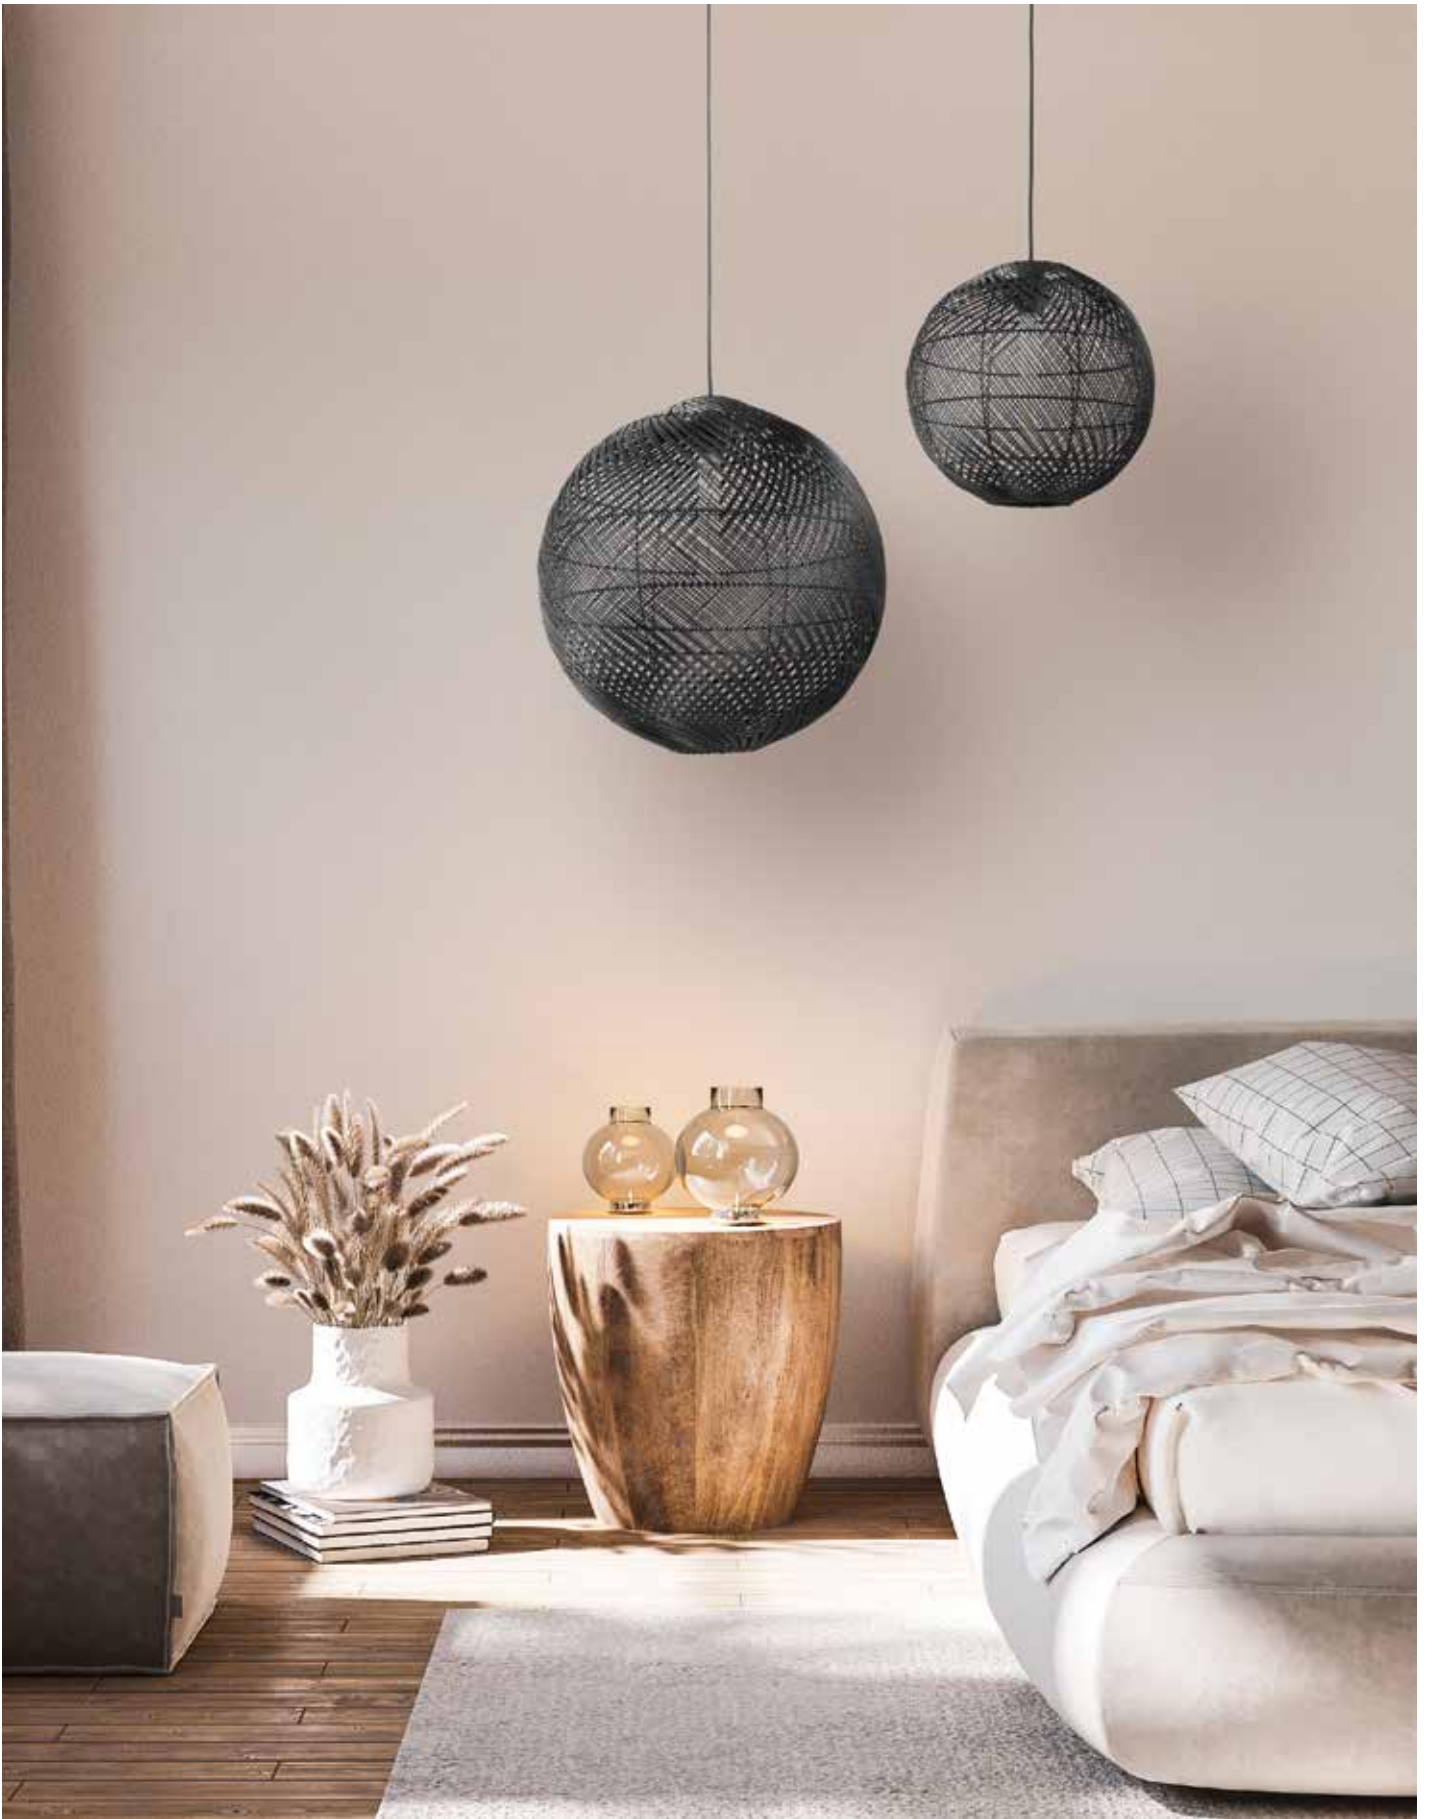

#### Details

Material **Metal canopy, Rattan shade, textile cable**  
Location **Ceiling**  
Input voltage **AC220-240V**

Lampholder **E27**  
Cable length **1300mm**  
Guarantee **2 years**

**IP20**