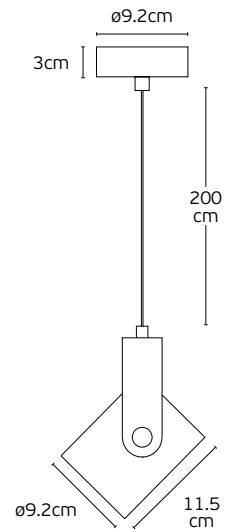

VK/03330/PE

Code
64174-015775

Model
VK/03330/PE/NW
● Natural wood. GU10. Max. 12W. (LED)

Box
1pc

Details

Material **Oak wood & fabric cord**
Location **Ceiling**
Input voltage **AC220-240V**

Lampholder **GU10**
Cable length **2000mm**
Guarantee **2 years**

Natural wood

IP20