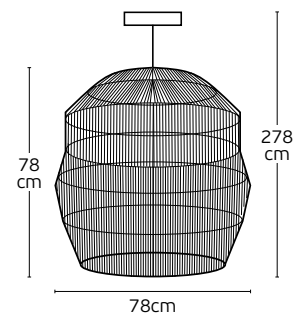

Pendant Lights

Lis

VK/03147PE/78

VK/03147PE/78

Code
75169-480724

Model
VK/03147PE/78
● Black. E27. Max 20W (LED)

Box
1pc

Details

Voltage **240V**.
E27.
Working temperature **-20°C ~ 40°C**.
Cable **2m black fabric cable + black**

ceiling plate.
Material **PC Rattan, metal**.
IP Rating **IP20**.
Guarantee **2 years**