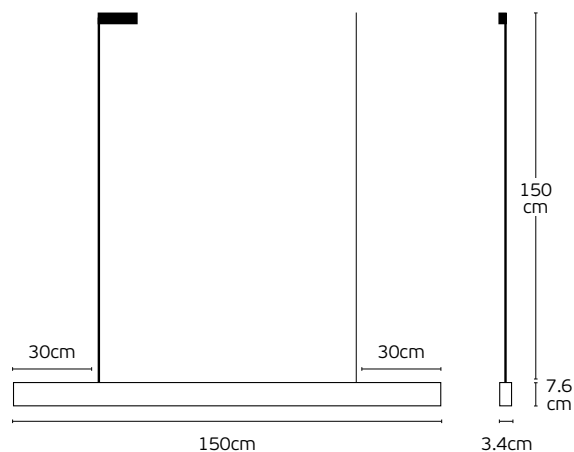

Details

Voltage 220-240V.
Material Aluminium, reflector.
Beam Angle 38°.
Type of Led **OSRAM** 3030.
Lifetime 50.000 hrs.
Working temperature < 45°C.

Dimmable **Boke Dali Driver**.
Flicker free.
Included 1m hanging accessories & screws.
CRI>90

5 years guarantee

IP20