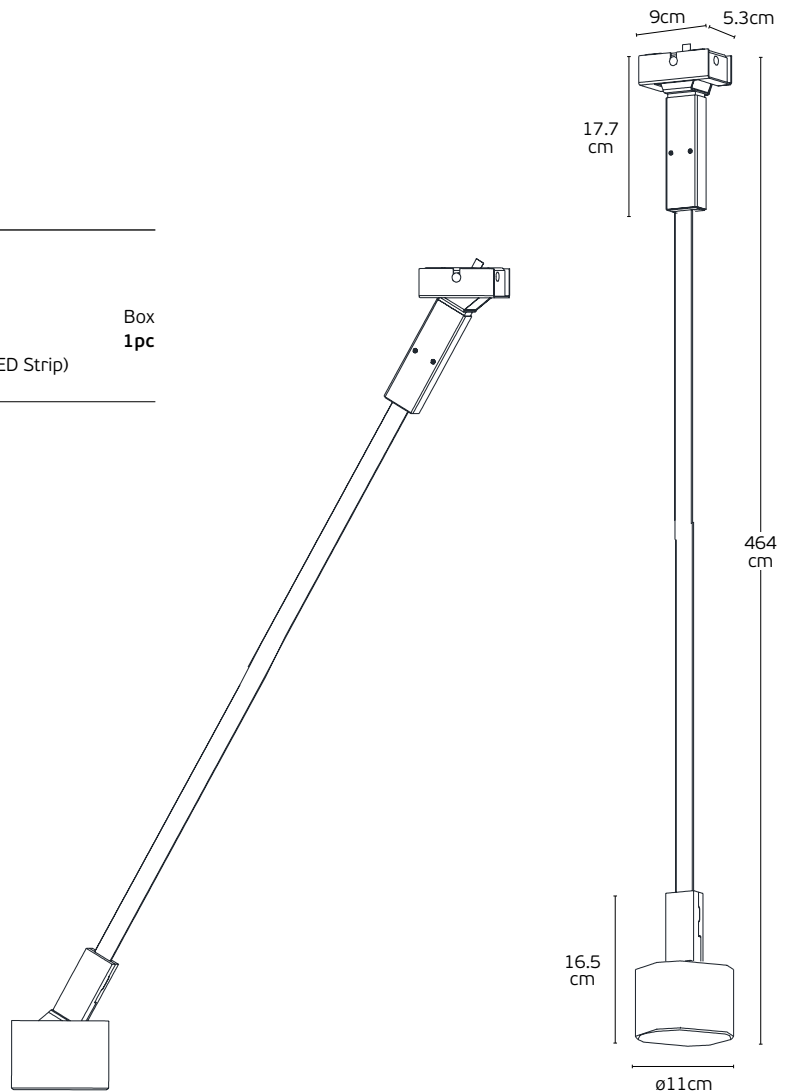

Floor to ceiling suspension LED

Bent

VK/03217/FL/B/4

VK/03217/FL

Code
75169-054721

Model
VK/03217/FL/B/4
● Black. 4m (length). 10mm (Max width LED Strip)

Box
1pc

Details

DC 24V.
Working temperature <45°C.
Material **Stainless steel+iron**.
Length 4m.
Attention: Max width of LED Strip cannot be over 10mm.
Included driver 24V, 48W.
Guarantee 2 years.

Included

Driver 24V-48W

IP20