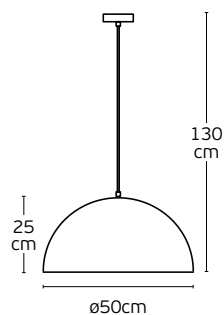

Details

Input voltage **AC220-240V**
Lampholder **E27**
Working temperature **-20°C ~ 40°C.**

Cable **2m black or white cable + black or white ceiling plate.**
Material **Metal.**