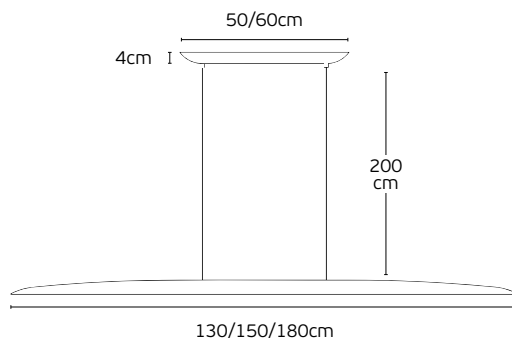

#### Details

Material **Beechwood, aluminium profile, ledstrips, 2m exposed transparency LED cable**  
 Type of Led **3A chips ledstrip**  
 Voltage **AC220-240V**  
 Location **Ceiling**

Beam angle **120°**  
 Working temperature **< 50°C**  
 Lifetime **25.000hrs**  
 Dimmable **Yes, Dali**  
 CRI **>80**  
 Guarantee **2 Years**