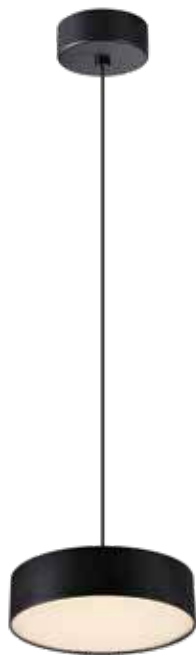

Pendant Lights Led

Rupi

VK/04454/PE/B/W