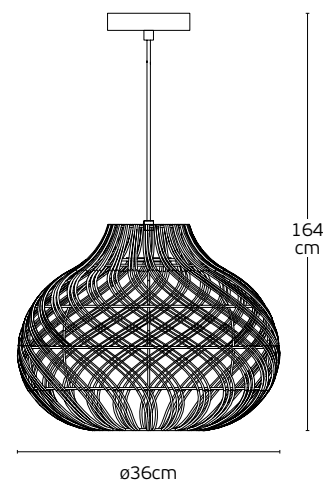

Details

Material **Metal canopy, Rattan shade, textile cable**
Location **Ceiling**
Input voltage **AC220-240V**

Lampholder **E27**
Cable length **1300mm**
Guarantee **2 years**