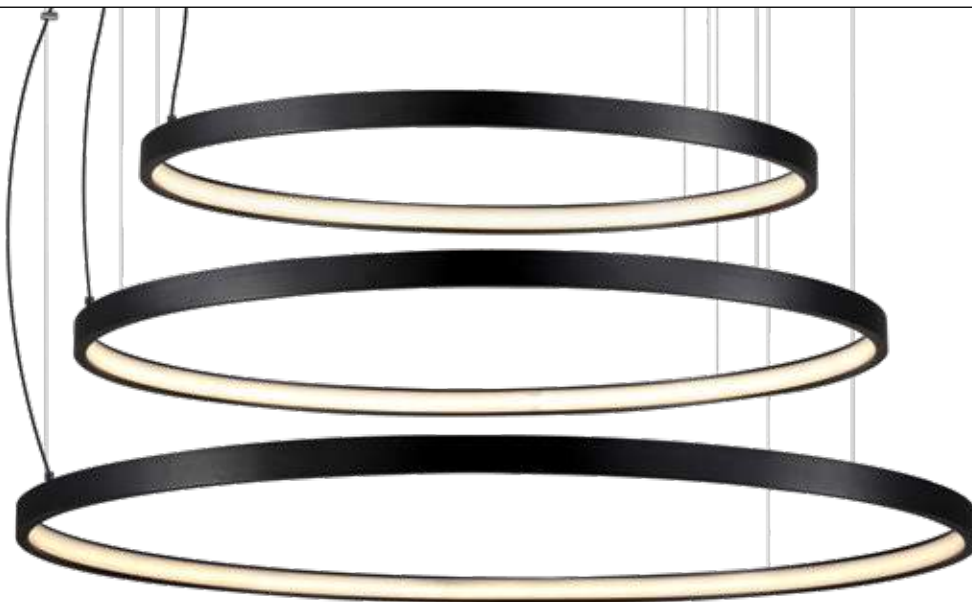

Pendant Lights Led

Noet