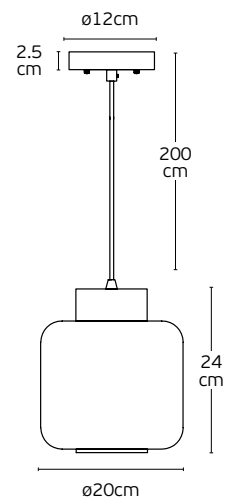

#### Details

Material **Glass shade, Ashwood, fabric cord, wood canopy**  
Location **Ceiling**  
Input voltage **AC220-240V**

Lampholder **E27**  
Cable length **2000mm**  
Guarantee **2 years**