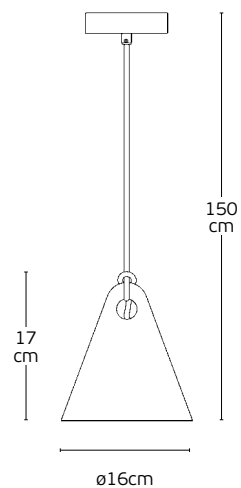

Details

Input voltage **AC220-240V**
Lampholder **GU10 (included)**
Included lamp **GU10, 5W, 3000K**

Material **Metal canopy, Concrete shade**
Location **Ceiling**
Cable length **1330mm**