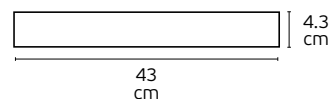

Details

Voltage **85-265V**. Watt **8W**. CRI>**Ra80**. Type of LED **SMD 2835**. Beam angle **180°**. Lifetime **30.000hrs**. Working temperature **-20°C→ 45°C**.
Material **Aluminium, acrylic**. Guarantee **2 years**.

IP44