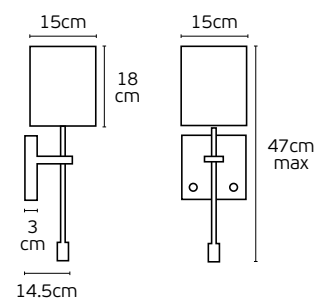

Details

Voltage 240V.
Lampholder E14.
Led light 1W.
Working temperature -20°C → 45°C.

Material Aluminium, metal,
TC shade (included).
IP Rating IP20.