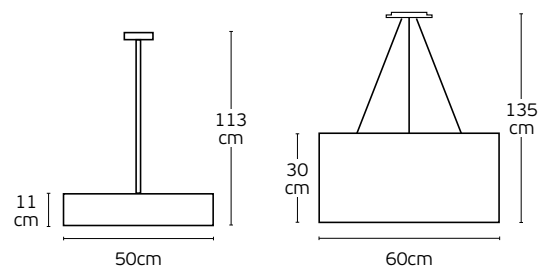

Details

Voltage 240V.
E27x3 (VK/03099PE/W).
E27 (VK/03100PE/W).

Working temperature -20°C ~ 40°C.
Cable 1 m + ceiling plate.
Material Fabric, metal, PMMA.