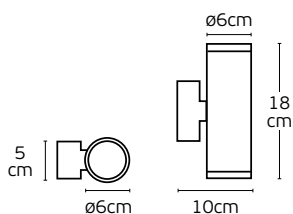

VK/01046

Code	Model	Box
74168-200677	VK/01046/304/MC ● Brushed Chrome. Stainless 304. GU10x2. Max 2x12W (LED).	10pcs
74168-291677	VK/01046/316/MC ● Brushed Chrome. Stainless 316. GU10x2. Max 2x12W (LED).	10pcs
74168-199677	VK/01046/ABS ● Bronze. Brass/Glass. GU10x2. Max 2x12W (LED).	10pcs
74168-156677	VK/01046/NB ● Natural Brass. Brass/Glass. GU10x2. Max 2x12W (LED).	10pcs
74168-227677	VK/01046/TR ● Terracotta. Brass/Glass. GU10x2. Max 2x12W (LED).	10pcs

Details

Voltage 240V.
GU10x2.

Material **Stainless / Brass/Glass.**

VK/01045

Code	Model	Box
74168-201677	VK/01045/304/MC ● Brushed Chrome. Stainless 304. GU10. Max 12W (LED).	10pcs
74168-290677	VK/01045/316/MC ● Brushed Chrome. Stainless 316. GU10. Max 12W (LED).	10pcs
74168-202677	VK/01045/ABS ● Bronze. Brass/Glass. GU10. Max 12W (LED).	10pcs
74168-158677	VK/01045/NB ● Natural Brass. Brass/Glass. GU10. Max 12W (LED).	10pcs
74168-225677	VK/01045/TC ● Terracotta. Brass/Glass. GU10. Max 12W (LED).	10pcs

Details

Voltage 240V.
GU10.

Material **Stainless / Brass/Glass.**