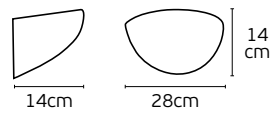

VK/09010

Code
64174-229131

Model
VK/09010
○ White. E14. Max 9W. (LED)

Box
6pcs