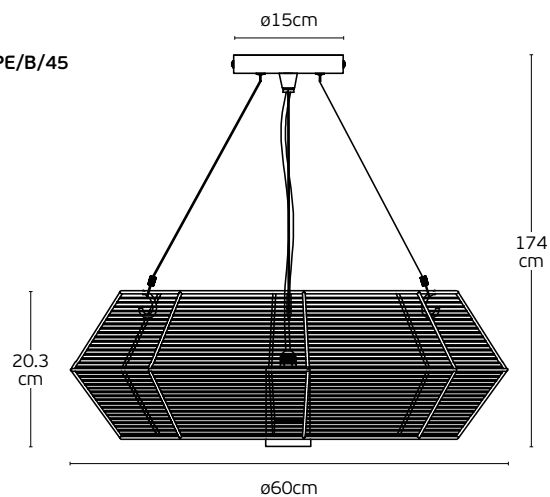

VK/O1118/PE/B/45