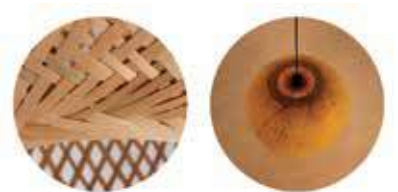

VK/03317/PE/BMB/35