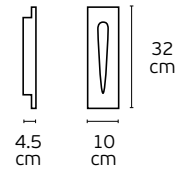

VK/09023

VK/09022

Code
64174-242131

Model
VK/09023
○ White. 3000K. 1W. CRI>80

Box
12pcs

Cut hole