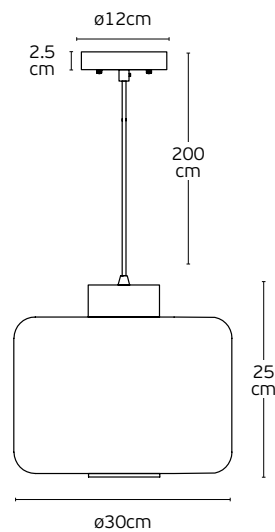

#### Details

Material **Glass shade, Ashwood, fabric cord, wood canopy**  
Location **Ceiling**  
Input voltage **AC220-240V**

Lampholder **E27**  
Cable length **2000mm**  
Guarantee **2 years**