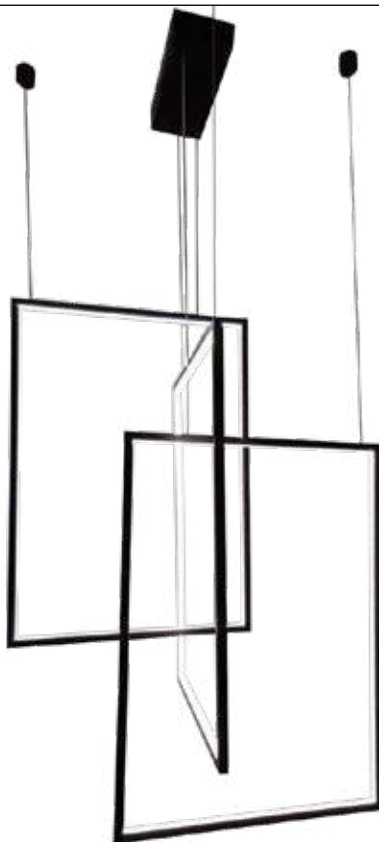

Pendant Lights Led

Nori

VK/04414PE/B/W

VK/04414PE

Code
71164-013755

Model
VK/04414PE/B/W
● **Matt Black.** 3000K. 7.000lm. 100W. CRI>80.

Box
1pc

Details

Led Pendant Light **220V.**
Type of Led **Epistar.**
Driver **Mean well.**
Dimmable **No.**

Lifetime **50.000hrs.**
Working temperature **-20°C → 60°C.**
Material **Aluminium+acrylic.**
Guarantee **3 years.**

IP20