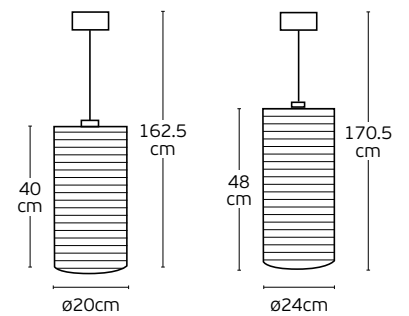

Details

Input voltage AC220-240V
Lampholder E27
Working temperature -20°C ~ 40°C.

Cable 1 m fabric cable + ceiling plate.
Material Paper.