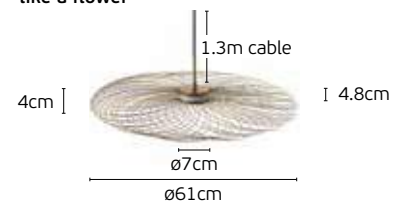

like a flower