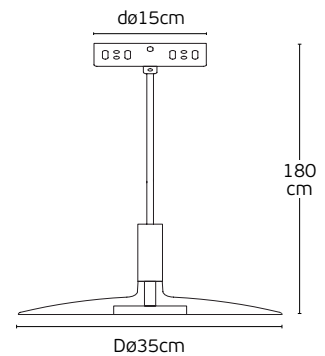

Code	Model	Box
71164-005755	VK/04413PE/B/W/35 ● Matt Black. 3000K. 1.350lm. 12W. Canopy dø15cm. Dø35cm.	1pc
71164-006755	VK/04413PE/GD/W/35 ● Gold. 3000K. 1.350lm. 12W. Canopy dø15cm. Dø35cm.	1pc
71164-007755	VK/04413PE/OR/W/35 ● Orange. 3000K. 1.350lm. 12W. Canopy dø15cm. Dø35cm.	1pc
71164-008755	VK/04413PE/G/W/35 ● Grey. 3000K. 1.350lm. 12W. Canopy dø15cm. Dø35cm.	1pc