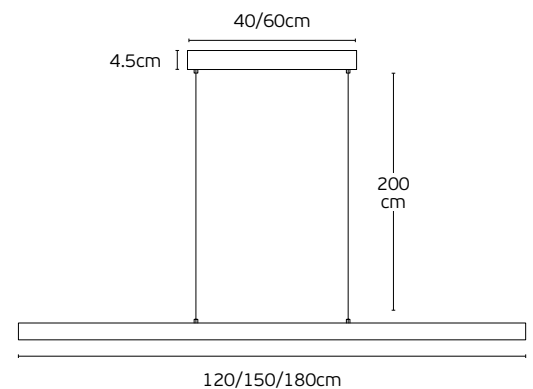

### Details

Material **Ashwood/American Dark walnut wood, aluminium profile, ledstrips, 2m exposed transparency LED cable**  
 Type of Led **3A chips ledstrip**  
 Voltage **AC220-240V**  
 Location **Ceiling**