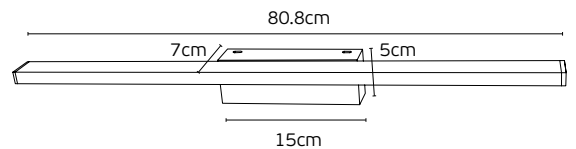

VK/04555/.../80

Code	Model	Box
57610-166774	VK/04555/B/W/80 ● Black. 3000K. 16W. 1760lm. CRI>80	10pcs
57610-167774	VK/04555/B/C/80 ● Black. 4000K. 16W. 1800lm. CRI>80	10pcs
57610-168774	VK/04555/W/W/80 ○ White. 3000K. 16W. 1800lm. CRI>80	10pcs
57610-169774	VK/04555/W/C/80 ○ White. 4000K. 16W. 1830lm. CRI>80	10pcs