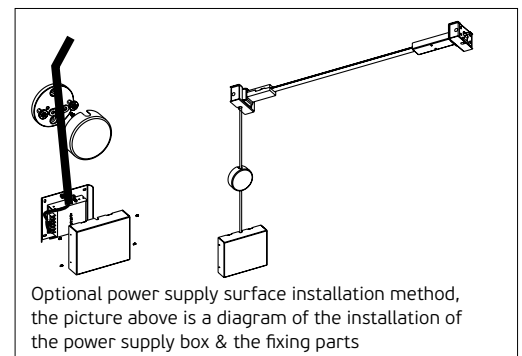

VK/03218/PS150

VK/03217/B/CHB

VK/03217/B/PS75

VK/03218/B/PS150

Code	Model	Box
78000-052721	VK/03217/B/CHB ● Black. Fix the cable.	50pcs
78000-050721	VK/03217/B/PS75 ● Black. Power 75W.	20pcs
78000-051721	VK/03218/B/PS150 ● Black. Power 150W.	8pcs