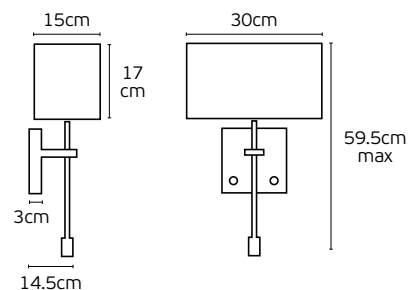

#### Details

Voltage **240V.**  
Lampholder **E27.**  
Led light **1W.**

Working temperature **-20°C → 45°C.**  
Material **Aluminium, metal,**  
**TC shade (included).**