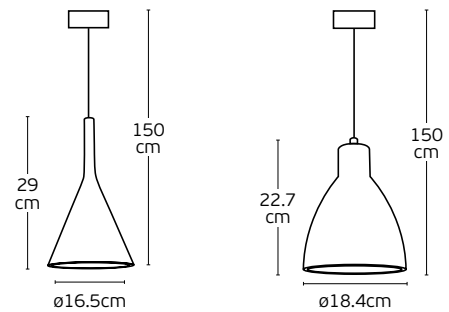

Details

Input voltage **AC220-240V**
Lampholder **E27**
Working temperature **-20°C ~ 40°C**.
Cable **1.20 m + ceiling plate**.

Material **Gypsum (VK/09066),
Concrete (VK/09063)**.
Possibility to paint.