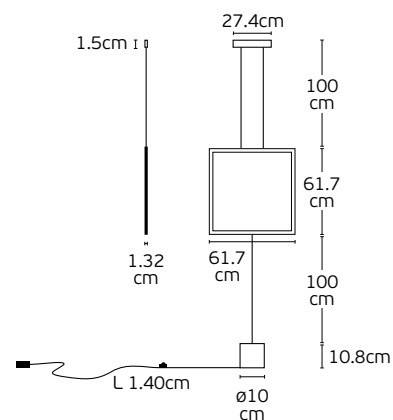

Pendant Lights Led

Sada

Dimmable

VK/04401

Code
71164-018724

Model
VK/04401/GD/W
● Matt Gold. 3000K. 2.898lm. 28W. CRI>80

Box
1pc

Details

Led Pendant Light 220-240V.
Type of Led **OSRAM** 2835 with driver.
Dimmable Euchip Triac.
Lifetime 20.000hrs.

Working temperature -20°C → 40°C.
Material Iron+aluminium+acrylic.
Cable 1.4m.

5 years guarantee

IP20