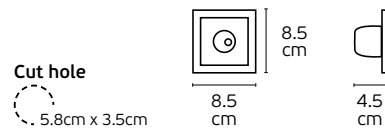

Details

AC 100-265V Driver (Included).
CRI>80.
Beam Angle 24°.
Type of Led CREE High power.

Working temperature -20°C → 40°C.
Lifetime 50.000hrs.
Material Aluminium.
Guarantee 2 years.