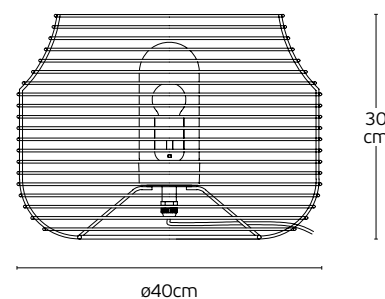

ø40cm

VK/01125/TL/B

VK/01126/TL/B/30

VK/01127/TL/B/40

Code	Model	Box
61171-298741	VK/01125/TL/B ● Black. E27. Max. 20W. (LED)	1pc
61171-299741	VK/01126/TL/B/30 ● Black. E27. Max. 20W. (LED)	1pc
61171-300741	VK/01127/TL/B/40 ● Black. E27. Max. 20W. (LED)	1pc

Details

Material Plastic rattan shade, clear glass cover for the lamp rubber cable Location Table

Input voltage AC220-240V
Lampholder E27
Cable length 3000mm

IP44