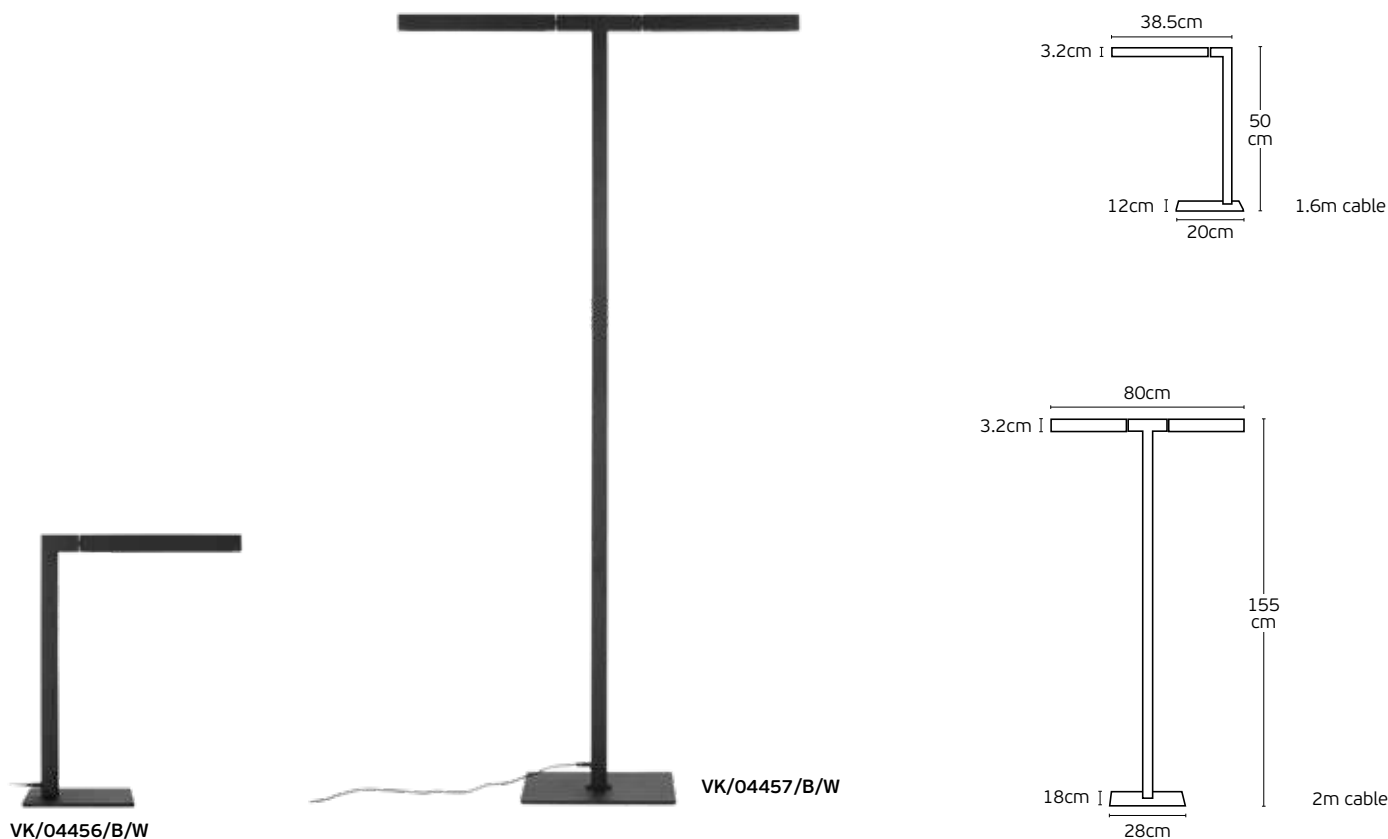

Floor & Table led lights

Lin

VK/04456

VK/04457

Code	Model	Box
75169-121721	VK/04456/B/W ● Black sand. 3000K. 12W. 129lm. CRI>80	1pc
75169-122721	VK/04457/B/W ● Black sand. 3000K. 24W. 481lm. CRI>80	1pc