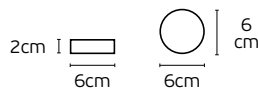

Details

Cable holder. (VK/03217/B/CHB)

Working temperature <45°C.

Material **Stainless steel+iron**. Fix the cable.

Use environment: Concrete/Cement ceiling or wall.

Guarantee 2 years.