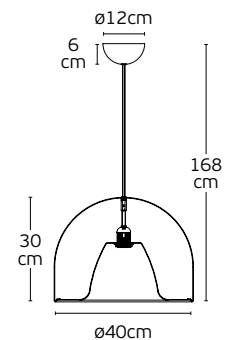

Details

Input voltage **AC220-240V**
Lampholder **E27**
Working temperature **-20°C → 45°C**.

Material **Metal shade, black textile cable, metal canopy.**