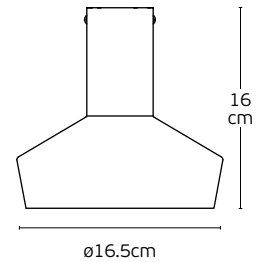

Details

Material **Metal canopy, Concrete shade**
Location **Ceiling**
Input voltage **AC220-240V**

Lampholder **GU10**
Cable length **1330mm**
Guarantee **2 years**

IP20