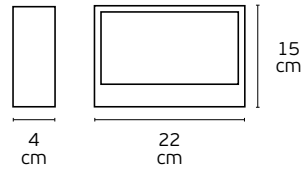

VK/09064

Code
64174-293131

Model
VK/09064
○ **White**. 3000K. 7W. 401lm. CRI>80

Box
12pcs

Details

AC Driver **220-240V (Included)**.
CRI>**80**.
Beam Angle **Diffuser light**.
Type of Led **COB**.
No Dimmable.

Lifetime **30.000 hrs**.
Working temperature < **45°C**.
Material **Gypsum**.
Possibility to paint.
Guarantee **2 years**.