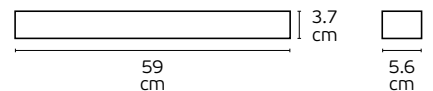

Tub

VK/04165

Code	Model								Box
57610-143115	VK/04165/AL/W	● Aluminium	3000K	1.400lm	14W	180°	CRI>80		25pcs
57610-144115	VK/04165/AL/C	● Aluminium	4000K	1.400lm	14W	180°	CRI>80		25pcs

Details

Voltage **85-265V**. Watt **14W**. CRI>**Ra80**. Type of LED **SMD 2835**. Beam angle **180°**. Lifetime **30.000hrs**. Working temperature **-20°C→ 45°C**.
Material **Aluminium, acrylic**. Guarantee **2 years**.

IP44

VK/04162

Code	Model								Box
57610-136115	VK/04162/AL/W	● Aluminium	3000K	1.400lm	14W	180°	CRI>80		25pcs
57610-137115	VK/04162/AL/C	● Aluminium	4000K	1.400lm	14W	180°	CRI>80		25pcs

Details

Voltage **85-265V**. Watt **14W**. CRI>**Ra80**. Type of LED **SMD 2835**. Beam angle **180°**. Lifetime **30.000hrs**. Working temperature **-20°C→ 45°C**.
Material **Aluminium, acrylic**. Guarantee **2 years**.

IP44