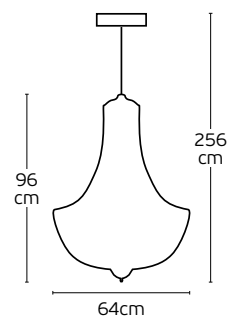

Pendant Lights

Ines

VK/03170/PE

Code
75169-482730

Model
VK/03170/PE/ABS
● Bronze. E27x3. Max 3x20W (LED)

Box
1pc

Details

Voltage **240V**.
E27.
Working temperature **-20°C ~ 40°C**.
Cable **1.6m black cable+chain**

+ ceiling plate.
Material **Metal**.
IP Rating **IP20**.
Guarantee **2 years**