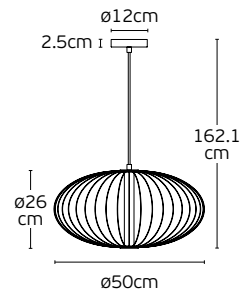

Details

Led Pendant Light 220-240V.
Type of Led SMD with driver.
Dimmable No.
Lifetime 10.000hrs.

Working temperature -20°C → 45°C.
Material Metal wires, black painting metal canopy, black textile cable.
Guarantee 3 years.