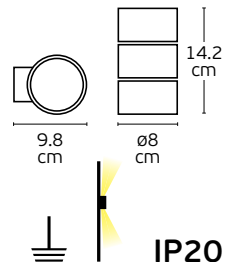

VK/03075WA

Code
75169-223108

Model
VK/03075WA/BGD
● Black+Gold sanded. G9. Max 8W. (LED)

Box
20pcs

Details

Voltage 220-240V.
G9.

Material Aluminium.