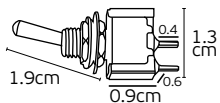

Reading Lights Led Accessories

VK/SW1/1

VK/SW1/2

VK/SW1/1

Code
64171-031126

Model
VK/SW1/1
Switch On-Off.

Box
10pcs

Details

Material **Metal**. Guarantee **3 years**.

IP20

VK/SW1/2

Code
64171-032126

Model
VK/SW1/2
Switch On-Off-On.

Box
10pcs

Details

Material **Metal**. Guarantee **3 years**.

IP20

VK/SW2/1

VK/SW2/1

Code
64171-033126

Model
VK/SW2/1
Switch On-Off.

Box
10pcs

Details

Material **Plastic**. Guarantee **3 years**.

IP20