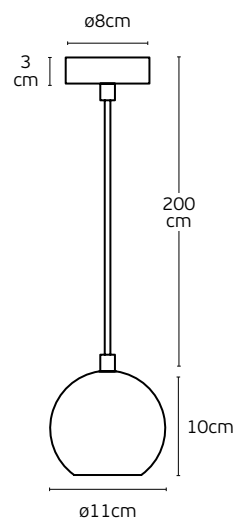

Pendant Lights

Ada

VK/03324/PE/NW

VK/03324/PE

Code 64174-001775	Model VK/03324/PE/NW ● Natural wood. GU10. Max. 12W. (LED)	Box 1pc
64174-002775	VK/03324/PE/B ● Black. GU10. Max. 12W. (LED)	1pc

Details

Material **Ashwood & fabric cord**
Location **Ceiling**
Input voltage **AC220-240V**

Lampholder **GU10**
Cable length **2000mm**
Guarantee **2 years**

IP20