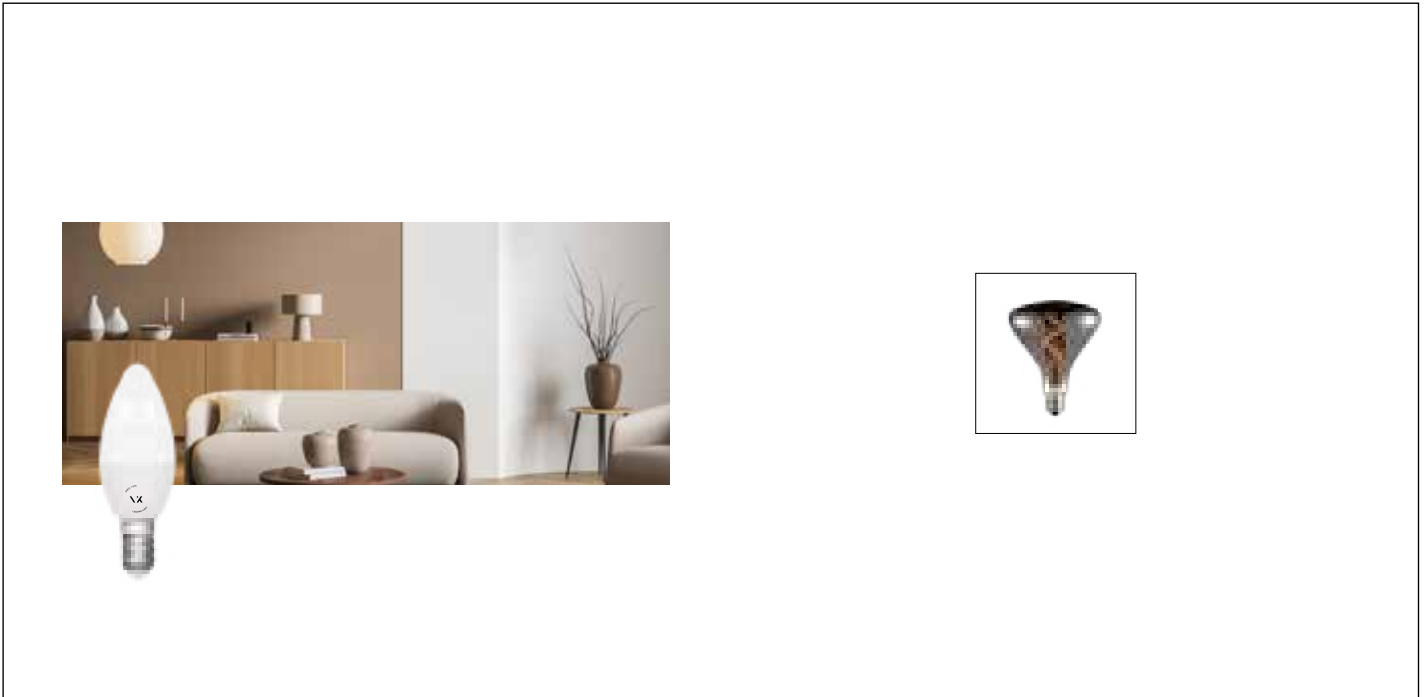

Led Lamps

Pages 462-477

464		465				466				467	
		468								469	
				472		473					
				475		476					
477