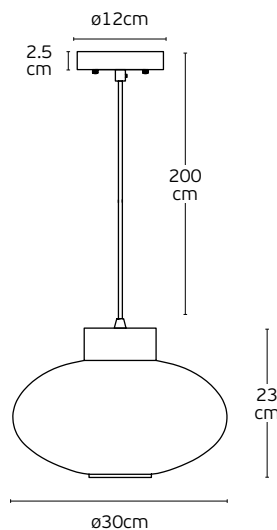

#### Details

Material **Glass shade, Ashwood, fabric cord, wood canopy**

Location **Ceiling**

Input voltage **AC220-240V**

Lampholder **E27**  
Cable length **2000mm**  
Guarantee **2 years**

**IP20**