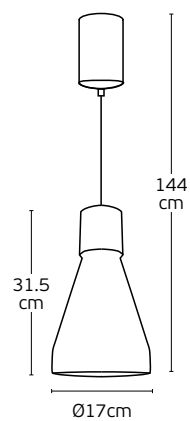

Details

AC Driver **110-240V (Included)**.
Type of Led **COB Edison**.
Dimmable **No**.
Lifetime **50.000hrs**.

Cable **1m + 12.5cm ceiling plate**.
Working temperature **-20°C → 45°C**.
Material **Aluminium**.
Guarantee **2 years**.

IP20