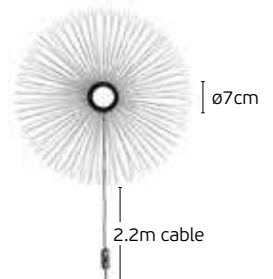

### Side light + Front light

The wire can be assembled into 2 configurations, like the cloud or like the flower. Different configuration with different diameter.

like a cloud

ø61cm

like a flower

ø74cm

 IP20