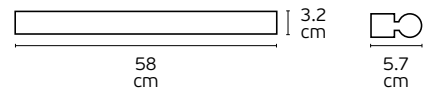

VK/04162

Code	Model								Box
57610-136115	VK/04162/AL/W	● Aluminium	3000K	1.400lm	14W	180°	CRI>80		25pcs
57610-137115	VK/04162/AL/C	● Aluminium	4000K	1.400lm	14W	180°	CRI>80		25pcs

Details

Voltage **85-265V**. Watt **14W**. CRI>**Ra80**. Type of LED **SMD 2835**. Beam angle **180°**. Lifetime **30.000hrs**. Working temperature **-20°C→ 45°C**.
Material **Aluminium, acrylic**. Guarantee **2 years**.

IP44