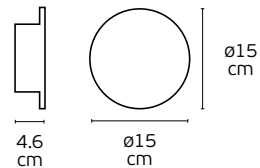

VK/09068

VK/09069

Code
64174-298131

Model
VK/09068
○ White. 3000K. 4W. 206lm. CRI>80

Box
16pcs