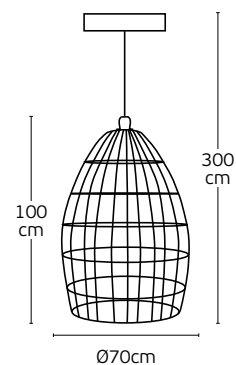

Mart

VK/03124PE/70

Code
75169-233115

Model
VK/03124PE/70/BMB
● Bamboo. E27. Max 20W (LED).

Box
1pc

Details

Voltage **240V**.
E27.
Working temperature -20°C ~ 40°C.
Cable 2 m white fabric cable + white

ceiling plate.
Material **Bamboo**.
IP Rating **IP20**.
Guarantee 2 years