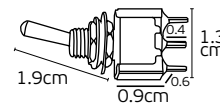

VK/SW1/1

Code
64171-031126

Model
VK/SW1/1
Switch On-Off.

Box
10pcs

Details

Material **Metal**. Guarantee **3 years**.

IP20

VK/SW1/2

Code
64171-032126

Model
VK/SW1/2
Switch On-Off-On.

Box
10pcs

Details

Material **Metal**. Guarantee **3 years**.

IP20