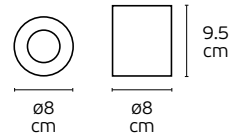

Plafo & Ceiling Lights

Play

VK/03002/R

VK/03002

Code	Model	Box
75169-200108	VK/03002/W ○ White. GU10. Max 12W (LED).	10pcs
75169-202108	VK/03002/B ● Black. GU10. Max 12W (LED).	10pcs
75169-185108	VK/03002/C ● Chrome. GU10. Max 12W (LED).	10pcs
75169-199108	VK/03002/AL ● Aluminium. GU10. Max 12W (LED).	10pcs
75169-184108	VK/03002/R ● Red. GU10. Max 12W (LED).	10pcs
75169-188108	VK/03002/GR ● Green. GU10. Max 12W (LED).	10pcs
75169-201108	VK/03002/Y ● Yellow. GU10. Max 12W (LED).	10pcs
75169-187108	VK/03002/OR ● Orange. GU10. Max 12W (LED).	10pcs
75169-203108	VK/03002/DB ● Deep Blue. GU10. Max 12W (LED).	10pcs
75169-186108	VK/03002/LB ● Light Blue. GU10. Max 12W (LED).	10pcs

Details

Voltage 240V.
GU10/Par16.

Working temperature -20°C ~ 40°C.
Material **Aluminium**.