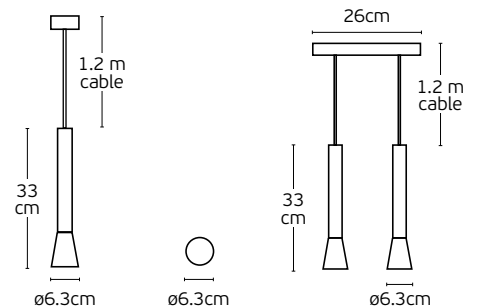

Details

Voltage 240V.
GU10/Par16.
Working temperature -20°C ~ 40°C.

Cable 1.20 m + ceiling plate.
Material Aluminium, metal.
Guarantee 2 years