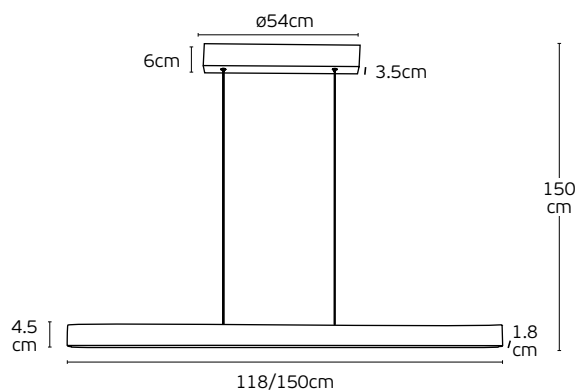

Details

Material **Aluminum+Silicone**
Location **Ceiling**
Type of LED **SMD 2835**
CRI **Ra>80**

Hours **30.000**
Beam angle **120°**
Working temperature **-20°C ~ 60°C**
Updown

IP20