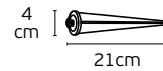

Lamp GU10-PAR16 is placed, not included

VK/01047

Code	Model	Box
74168-179677	VK/01047/304/MC ● Brushed Chrome. Stainless 304. GU10. Max 12W (LED).	10pcs
74168-288677	VK/01047/316/MC ● Brushed Chrome. Stainless 316. GU10. Max 12W (LED).	10pcs
74168-203677	VK/01047/ABS ● Bronze. Brass. GU10. Max 12W (LED).	10pcs
74168-196677	VK/01047/NB ● Natural Brass. Brass. GU10. Max 12W (LED).	10pcs

Details

Voltage 240V.
GU10.

Material **Stainless / Brass.**

IP65

VK/01047/SPIKE

Code	Model	Box
74168-194677	VK/01047/SPIKE ● Bronze.	10pcs

Details

Material **Brass.**