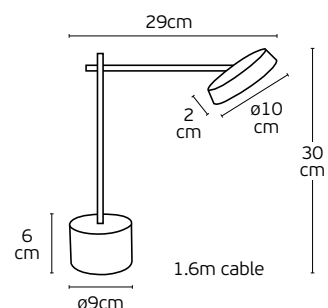

Floor & Table Lights Led

Sky

VK/04459/B/W

VK/04459

Code
75169-124721

Model
VK/04459/B/W
● Black sand. 3000K. 6W. 207lm. CRI>85

Box
1pc

Details

Input current **0.0350mA**.
Input Voltage **DC218.9V**.
Type of Led **COB with driver**.
Input AC 220-240V 50/60Hz
Output **DC12V 0.12mA**.
Angle **95°**.
Rotation Angle **350°**.

Dimmable.
Lifetime **50.000 hrs**.
Clicks **10.000 clicks**.
Working temperature **< 75°C**.
Material **Metal**.
Guarantee **2 years**.