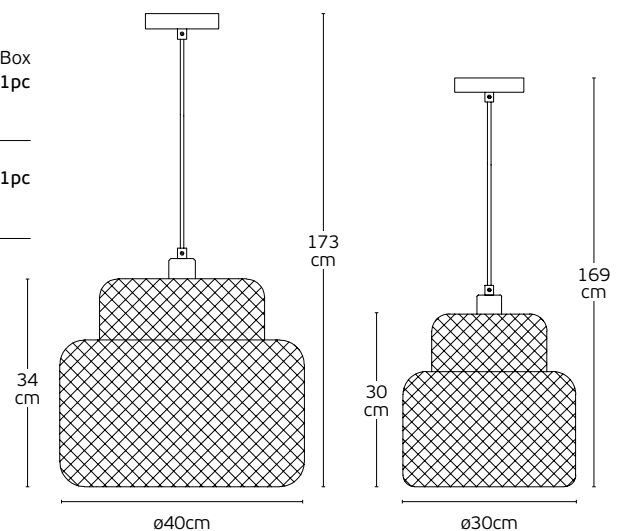

#### Details

Material **Metal canopy, Nature rattan shade, textile cable**  
Location **Ceiling**  
Input voltage **AC220-240V**

Lampholder **E27**  
Cable length **1390mm**  
Guarantee **2 years**