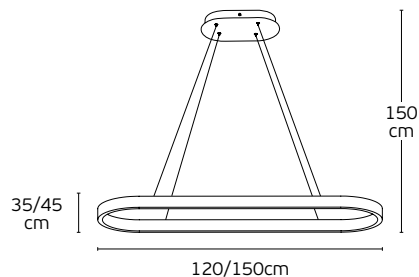

Details

Material **Aluminum+Metal+Silicone**
Location **Ceiling**
Type of LED **SMD 2835**
CRI **Ra>80**

Hours **30.000**
Beam angle **120°**
Working temperature **-20°C ~ 60°C**
Updown

IP20