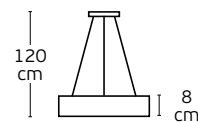

Details

AC 220-240V Driver (Included).
Beam Angle 120°.
Type of Led SMD Epistar 2835.
Dimmable No.

Working temperature -20°C ~ 60°C.
Lifetime 50.000hrs.
Material Aluminium, Acrylic.
Guarantee 2 years.

IP20