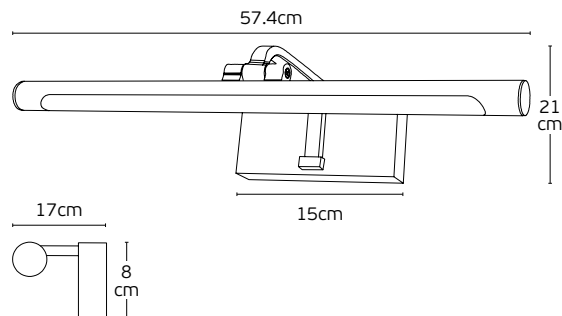

VK/04554/.../57

Code	Model	Box
57610-154774	VK/04554/B/W/57 ● Black. 3000K. 11W. 1220lm. CRI>80	10pcs
57610-155774	VK/04554/B/C/57 ● Black. 4000K. 11W. 1240lm. CRI>80	10pcs
57610-156774	VK/04554/W/W/57 ○ White. 3000K. 11W. 1250lm. CRI>80	10pcs
57610-157774	VK/04554/W/C/57 ○ White. 4000K. 11W. 1290lm. CRI>80	10pcs