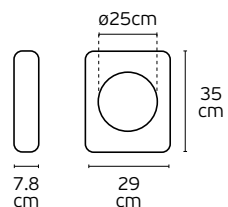

Wall Decorative Gypsum Lights

Nest

VK/09026

VK/09027

VK/09028

VK/09026

VK/09027

VK/09028

Code	Model	Box
64174-245131	VK/09026 ○ White. 3000K. 1W. CRI>80	8pcs
64174-339131	VK/09026/MR11 ○ White. GU10/MR11. Max 6W. (LED)	8pcs
64174-246131	VK/09027 ○ White. GU10. Max 12W. (LED)	4pcs
64174-247131	VK/09028 ○ White. GU10. Max 12W. (LED)	3pcs

Cut hole

Cut hole

Cut hole

Details

Voltage 240V.
Material Gypsum.

Possibility to paint.