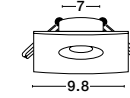

ANTALYA
— 9011354

Sandy White
Aluminium
LED
GU10 · 1x10 Watt
230 Volt · IP44
BULB EXCLUDED

ANTALYA
— 9011355

Sandy Black
Aluminium
LED
GU10 · 1x10 Watt
230 Volt · IP44
BULB EXCLUDED

IMOGEN
— 9011356

Sandy White
Aluminium
LED
GU10 · 1x10 Watt
230 Volt · IP44
BULB EXCLUDED

IMOGEN
— 9011357

Sandy Black
Aluminium
LED
GU10 · 1x10 Watt
230 Volt · IP44
BULB EXCLUDED

IMOGEN
— 9011356