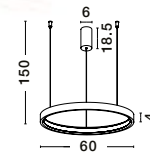

PERRINE
— 9345648