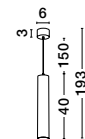

SEAWAVE
— 9011336