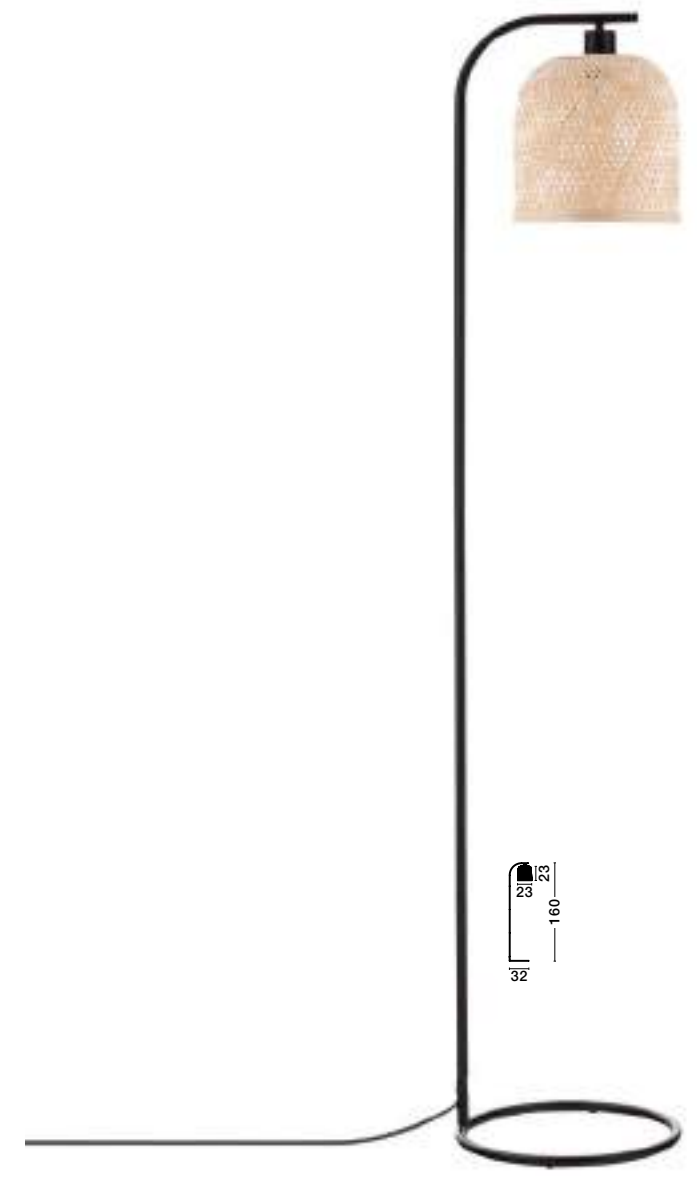

INTRA
— 9001090

INTRA
— 9001090

Natural Bamboo
& Black Metal
LED
E27 · 1x12 Watt
230 Volt · IP20
BULB EXCLUDED
—
D: 23
H: 160 cm