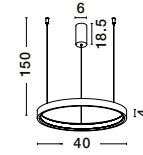

PERRINE
— 9345647

[Triac Dimmable]
Brushed
Brown Coffee
Aluminium
& Silicone
LED
22 Watt · 2552Lm
3000K · IP20

—
D: 40
H: 150 cm

PERRINE
— 9345648

[Triac Dimmable]
Brushed
Brown Coffee
Aluminium
& Silicone
LED
40 Watt · 3326Lm
3000K · IP20

—
D: 60
H: 150 cm

PERRINE
— 9345647