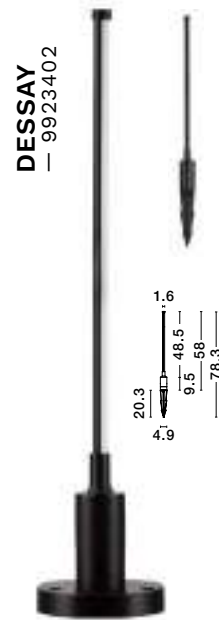

**Included
plastic spike**

D: 1.6
H: 102.3 cm

DESSAY
— 9923403

DESSAY
— 9923404

AETHER
— 9030848

Sandy Black
Aluminium
Smoking Glass
LED · 5 Watt
100-240 Volt
72Lm · 3000K
IP65
Beam Angle 92°

—
D: 12
W: 17
H: 60 cm