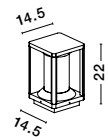

PACIFIC
— 9030605

PACIFIC
— 9030601

Sandy Black
Die-Casting
Aluminium
Natural Wood Colour
Acrylic & Clear
Polycarbonate
LED
E27 · 1x12 Watt
230 Volt · IP65
BULB EXCLUDED

L: 14.5
W: 21.5
H: 27.6 cm

PACIFIC
— 9030605

Sandy Black
Die-Casting
Aluminium
Natural Wood Colour
Acrylic & Clear
Polycarbonate
LED
E27 · 1x12 Watt
230 Volt · IP65
BULB EXCLUDED

L: 14.5
W: 14.5
H: 22 cm

PACIFIC
— 9030604

Sandy Black
Die-Casting
Aluminium
Natural Wood Colour
Acrylic & Clear
Polycarbonate
LED
E27 · 1x12 Watt
230 Volt · IP65
BULB EXCLUDED

L: 14.5
W: 14.5
H: 50 cm