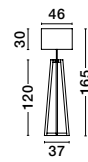

ARTIS
— 9001082

ARTIS
— 9001082

Grey Linen Shade &
Black Wood
LED
E27 · 1x12Watt
230 Volt · IP20
BULB EXCLUDED
Cable Length 180 cm
—
D: 46
H: 165 cm