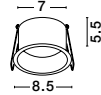

STARDUST
— 9011358

STARDUST
— 9011358

Sandy White
Aluminium
LED
GU10 · 1x10 Watt
230 Volt · IP20
BULB EXCLUDED
—
D: 8.5
H: 5.5 cm
Cut Out: 7 cm

STARDUST
— 9011359

Sandy White
& Gold Aluminium
LED
GU10 · 1x10 Watt
230 Volt IP20
BULB EXCLUDED
—
D: 8.5
H: 5.5 cm
Cut Out: 7 cm

STARDUST
— 9011360

Sandy Black
& Gold Aluminium
LED
GU10 · 1x10 Watt
230 Volt IP20
BULB EXCLUDED
—
D: 8.5
H: 5.5 cm
Cut Out: 7 cm

SELENITE
— 9011361

Sandy White
Aluminium
LED
GU10 · 1x10 Watt
230 Volt · IP20
BULB EXCLUDED
—
D: 10
H: 4 cm
Cut Out: 9 cm

SELENITE
— 9011362

Sandy Black
Aluminium
LED
GU10 · 1x10 Watt
230 Volt · IP20
BULB EXCLUDED
—
D: 10
H: 4 cm
Cut Out: 9 cm