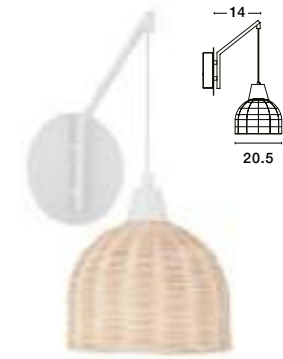

FADO
— 9586531

Natural Rattan
White Wire & Base
LED
E27 · 1x12 Watt
230 Volt
BULB EXCLUDED
—
D: 20.5
W: 14
H: 40 cm

FADO
— 9586531