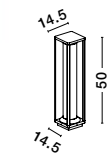

PACIFIC
— 9030604

PACIFIC
— 9030601

Sandy Black
Die-Casting
Aluminium
Natural Wood Colour
Acrylic & Clear
Polycarbonate
LED
E27 · 1x12 Watt
230 Volt · IP65
BULB EXCLUDED

L: 14.5
W: 21.5
H: 27.6 cm

PACIFIC
— 9030605

Sandy Black
Die-Casting
Aluminium
Natural Wood Colour
Acrylic & Clear
Polycarbonate
LED
E27 · 1x12 Watt
230 Volt · IP65
BULB EXCLUDED

L: 14.5
W: 14.5
H: 22 cm

PACIFIC
— 9030604

Sandy Black
Die-Casting
Aluminium
Natural Wood Colour
Acrylic & Clear
Polycarbonate
LED
E27 · 1x12 Watt
230 Volt · IP65
BULB EXCLUDED

L: 14.5
W: 14.5
H: 50 cm