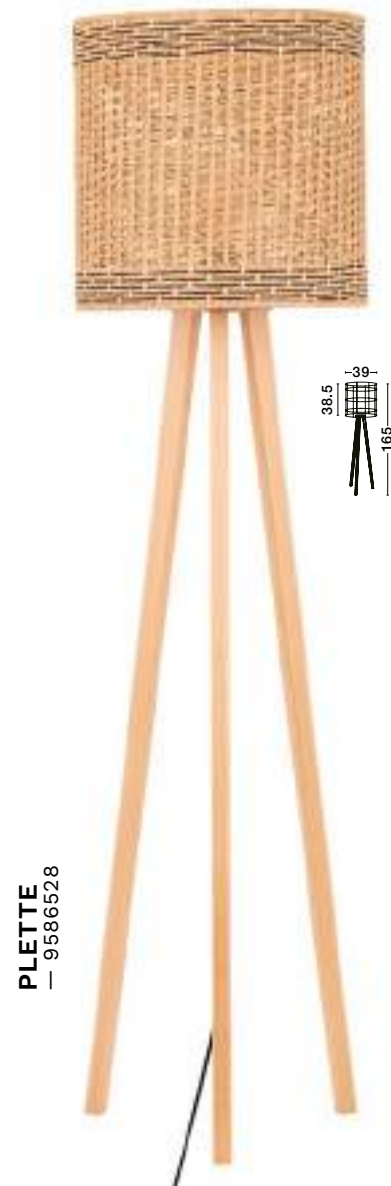

LUM
— 9586521

PLETTE
— 9586528

Dried Water Hyacinth
Natural Wood Base
Black Fabric Wire
(Cable Length: 350cm)
LED
E27 · 1x12 Watt
230 Volt

BULB EXCLUDED

—
D: 39
H: 38.5
H²: 165 cm

PLETTE
— 9586528

CARO
— 9586529