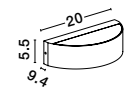

NECTAR
— 9030576