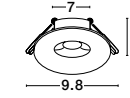

ANTALYA
— 9011354

Sandy White
Aluminium
LED
GU10 · 1x10 Watt
230 Volt · IP44
BULB EXCLUDED

ANTALYA
— 9011355

Sandy Black
Aluminium
LED
GU10 · 1x10 Watt
230 Volt · IP44
BULB EXCLUDED

IMOGEN
— 9011356

Sandy White
Aluminium
LED
GU10 · 1x10 Watt
230 Volt · IP44
BULB EXCLUDED

IMOGEN
— 9011357

Sandy Black
Aluminium
LED
GU10 · 1x10 Watt
230 Volt · IP44
BULB EXCLUDED

IMOGEN
— 9011356