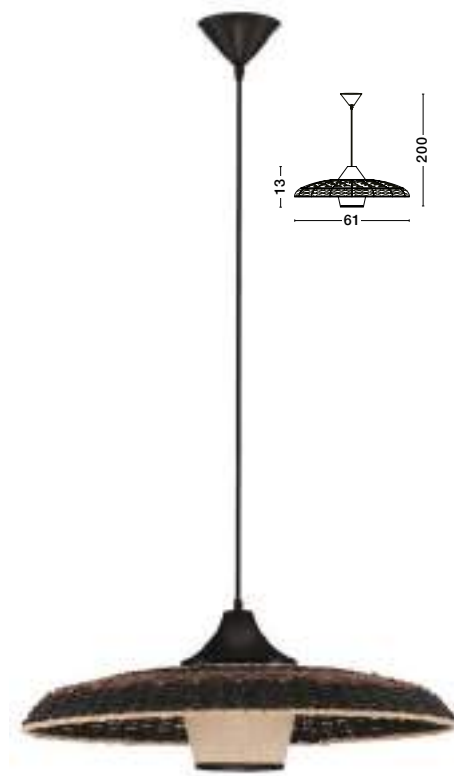

CAPA
— 9586519

Colorful Rattan
(Natural, Black, Brown)
Black Fabric Wire
& Base
LED
E27 · 1x12 Watt
230 Volt

BULB EXCLUDED

—
D: 61
H¹: 13
H²: 200 cm

CAPA
— 9586519