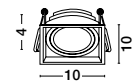

EIRIAM
— 9011364