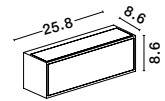

BROWN
— 9030583

Sandy Black
Die-Casting
Aluminium
Maoni Wood
Colour Acrylic
& Clear Glass
LED
2 Watt · 3.7Volt
82Lm · 3000K · IP65
**Solar light
with sensor**

L: 25.8
W: 8.6
H: 8.6 cm

BROWN
— 9030584

Sandy Rust Brown
Die-Casting
Aluminium
Maoni Wood
Colour Acrylic
& Clear Glass
LED
2 Watt · 3.7Volt
83Lm · 3000K · IP65
**Solar light
with sensor**

L: 25.8
W: 8.6
H: 8.6 cm

BROWN
— 9030585

Sandy White
Die-Casting
Aluminium
Maoni Wood
Colour Acrylic
& Clear Glass
LED
2 Watt · 3.7Volt
83Lm · 3000K · IP65
**Solar light
with sensor**

L: 25.8
W: 8.6
H: 8.6 cm

BROWN
— 9030585