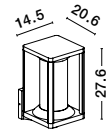

PACIFIC
— 9030601

PACIFIC
— 9030601

Sandy Black
Die-Casting
Aluminium
Natural Wood Colour
Acrylic & Clear
Polycarbonate
LED
E27 · 1x12 Watt
230 Volt · IP65
BULB EXCLUDED

L: 14.5
W: 21.5
H: 27.6 cm

PACIFIC
— 9030605

Sandy Black
Die-Casting
Aluminium
Natural Wood Colour
Acrylic & Clear
Polycarbonate
LED
E27 · 1x12 Watt
230 Volt · IP65
BULB EXCLUDED

L: 14.5
W: 14.5
H: 22 cm

PACIFIC
— 9030604

Sandy Black
Die-Casting
Aluminium
Natural Wood Colour
Acrylic & Clear
Polycarbonate
LED
E27 · 1x12 Watt
230 Volt · IP65
BULB EXCLUDED

L: 14.5
W: 14.5
H: 50 cm