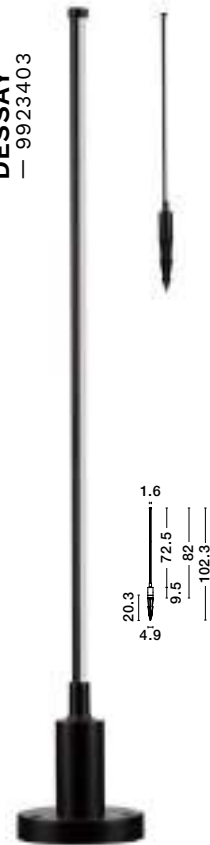

**Included
plastic spike**

D: 1.6
H: 102.3 cm

DESSAY
— 9923403

DESSAY
— 9923404

AETHER
— 9030848

Sandy Black
Aluminium
Smoking Glass
LED · 5 Watt
100-240 Volt
72Lm · 3000K
IP65
Beam Angle 92°

—
D: 12
W: 17
H: 60 cm