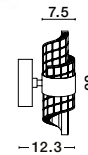

SENECA
— 9186938

SENECA
— 9186937

Gold Plating
Metal Shade
Sandy Black Base
& Clear Acrylic
LED · 9 Watt
220 Volt · 739Lm
3000K · IP20

—
D: 13
H: 150 cm

SENECA
— 9186938

Gold Plating
Metal Shade
Sandy Black Base
& Clear Acrylic
LED · 9 Watt
220 Volt · 739Lm
3000K · IP20

—
L: 10
W: 12.3
H: 22 cm

SENECA
— 9186939

Gold Plating
Metal Shade
Sandy Black Base
& Clear Acrylic
LED · 41 Watt
220 Volt · 3355Lm
3000K · IP20

—
D: 30
H: 150 cm

SENECA
— 9186940

Gold Plating
Metal Shade
Sandy Black Base
& Clear Acrylic
LED · 41 Watt
220 Volt · 3355Lm
3000K · IP20

—
L: 83
H: 150 cm