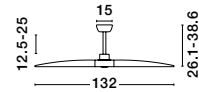

NIMBUS
— 9030647

ARCADIA
— 9953199

Black Metal
& Wood
LED · 40 Watt
5 Speed DC Fan
Control
Remote Control
Included

—
L: 132
W: 15
H: 38.6 cm

ARCADIA
— 9953199

BREGGO
— 9923419

Sandy White
Aluminium
LED · 12 Watt
220-240 Volt
671Lm · 3000K
IP54