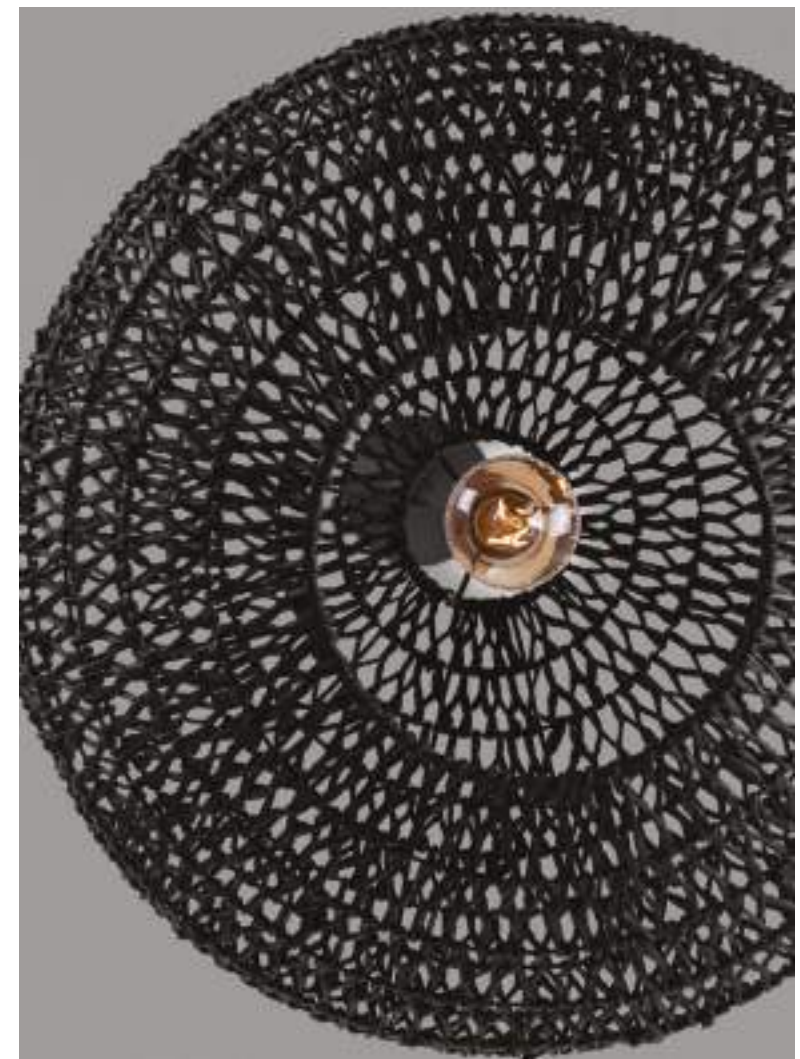

CAPA
— 9586519

Colorful Rattan
(Natural, Black, Brown)
Black Fabric Wire
& Base
LED
E27 · 1x12 Watt
230 Volt

BULB EXCLUDED

—
D: 61
H¹: 13
H²: 200 cm

CAPA
— 9586520

Colorful Rattan
(Natural, Black)
Black Fabric Wire
& Base
LED
E27 · 1x12 Watt
230 Volt

BULB EXCLUDED

—
D: 61
H¹: 13
H²: 200 cm

MELODY
— 9586518

Black Paper Rope
Black Fabric Wire
& Base
LED
E27 · 1x12 Watt
230 Volt

BULB EXCLUDED

—
D: 50
H¹: 45
H²: 200 cm