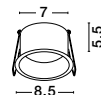

STARDUST
— 9011358