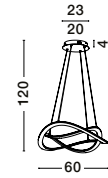

D: 60
H: 120 cm

CELESTIA
— 9030645

[Triac Dimmable]
Brass Gold,
Aluminium
& Acrylic
LED · 87 Watt
220-240 Volt
3141Lm · 3000K
Eaglerise Driver

D: 60
H: 120 cm

CELESTIA
— 9030644

ALSO
YOU CAN
DO

CELESTIA
— 9030645