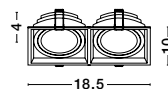

EIRIAM
— 9011365

Sandy White
Aluminium
LED
GU10 · 1x10 Watt
230 Volt · IP20
BULB EXCLUDED

L: 10
W: 10
H: 4 cm
Cut Out: 9x9 cm

Sandy Black
Aluminium
LED
GU10 · 1x10 Watt
230 Volt · IP20
BULB EXCLUDED

L: 10
W: 10
H: 4 cm
Cut Out: 9x9 cm

Sandy White
Aluminium
LED
GU10 · 2x10 Watt
230 Volt · IP20
BULB EXCLUDED

L: 18.5
W: 10
H: 4 cm
Cut Out: 17x9 cm

Sandy Black
Aluminium
LED
GU10 · 2x10 Watt
230 Volt · IP20
BULB EXCLUDED

L: 18.5
W: 10
H: 4 cm
Cut Out: 17x9 cm

Sandy White
Aluminium
LED
GU10 · 3x10 Watt
230 Volt · IP20
BULB EXCLUDED

L: 27
W: 10
H: 4 cm
Cut Out: 25x9 cm

Sandy Black
Aluminium
LED
GU10 · 3x10 Watt
230 Volt · IP20
BULB EXCLUDED

L: 27
W: 10
H: 4 cm
Cut Out: 25x9 cm