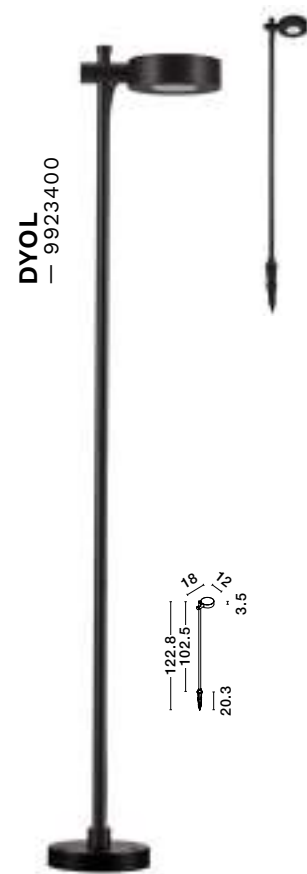

DYOL
— 9923401

Sandy Black
Aluminium
LED · 7 Watt
220-240 Volt
377Lm · 3000K
IP65
Included plastic spike
—
D: 12
H: 83.3 cm