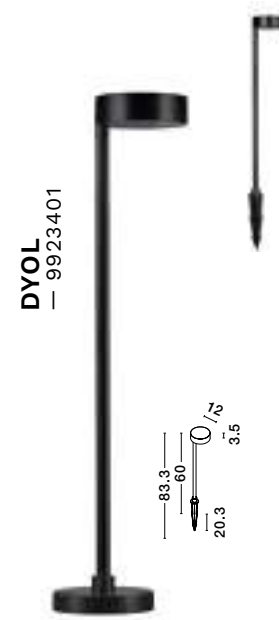

DYOL
— 9923401

Sandy Black
Aluminium
LED · 7 Watt
220-240 Volt
377Lm · 3000K
IP65
Included plastic spike
—
D: 12
H: 83.3 cm