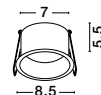

STARDUST
— 9011359

STARDUST
— 9011358

Sandy White
Aluminium
LED
GU10 · 1x10 Watt
230 Volt · IP20
BULB EXCLUDED
—
D: 8.5
H: 5.5 cm
Cut Out: 7 cm

STARDUST
— 9011359

Sandy White
& Gold Aluminium
LED
GU10 · 1x10 Watt
230 Volt IP20
BULB EXCLUDED
—
D: 8.5
H: 5.5 cm
Cut Out: 7 cm

STARDUST
— 9011360

Sandy Black
& Gold Aluminium
LED
GU10 · 1x10 Watt
230 Volt IP20
BULB EXCLUDED
—
D: 8.5
H: 5.5 cm
Cut Out: 7 cm

SELENITE
— 9011361

Sandy White
Aluminium
LED
GU10 · 1x10 Watt
230 Volt · IP20
BULB EXCLUDED
—
D: 10
H: 4 cm
Cut Out: 9 cm

SELENITE
— 9011362

Sandy Black
Aluminium
LED
GU10 · 1x10 Watt
230 Volt · IP20
BULB EXCLUDED
—
D: 10
H: 4 cm
Cut Out: 9 cm