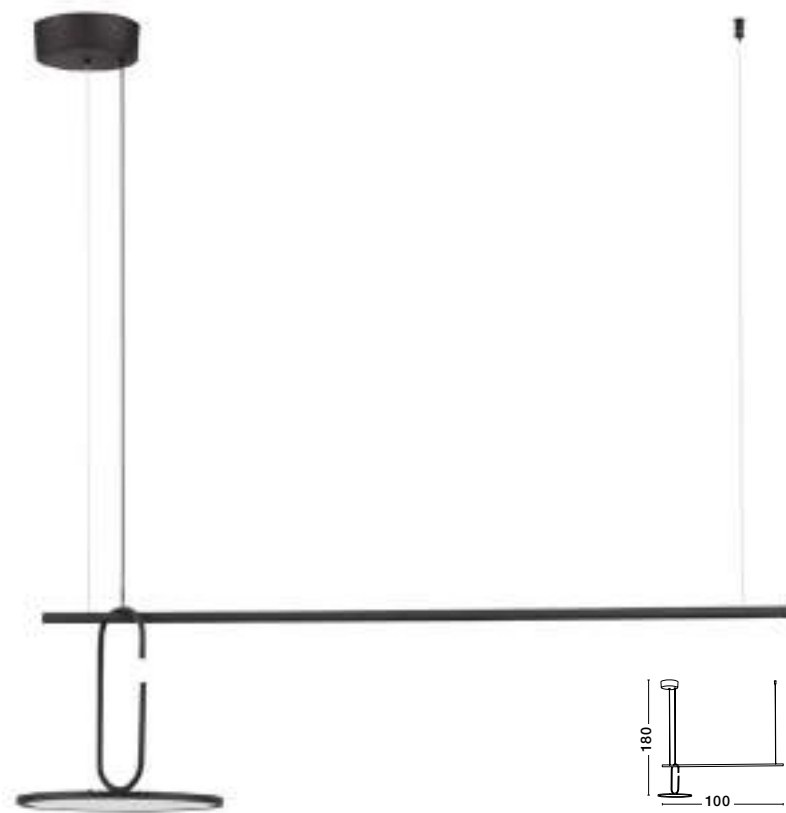

GEA
— 9501209

Black
Steel, Aluminium
& Acrylic
LED · 22 Watt
230 Volt · 2600Lm
Eaglerise Driver
3000K · IP20
—
L: 100
W: 30
H: 180 cm

GEA
— 9501209

Adjustable

ALSO
YOU CAN
DO